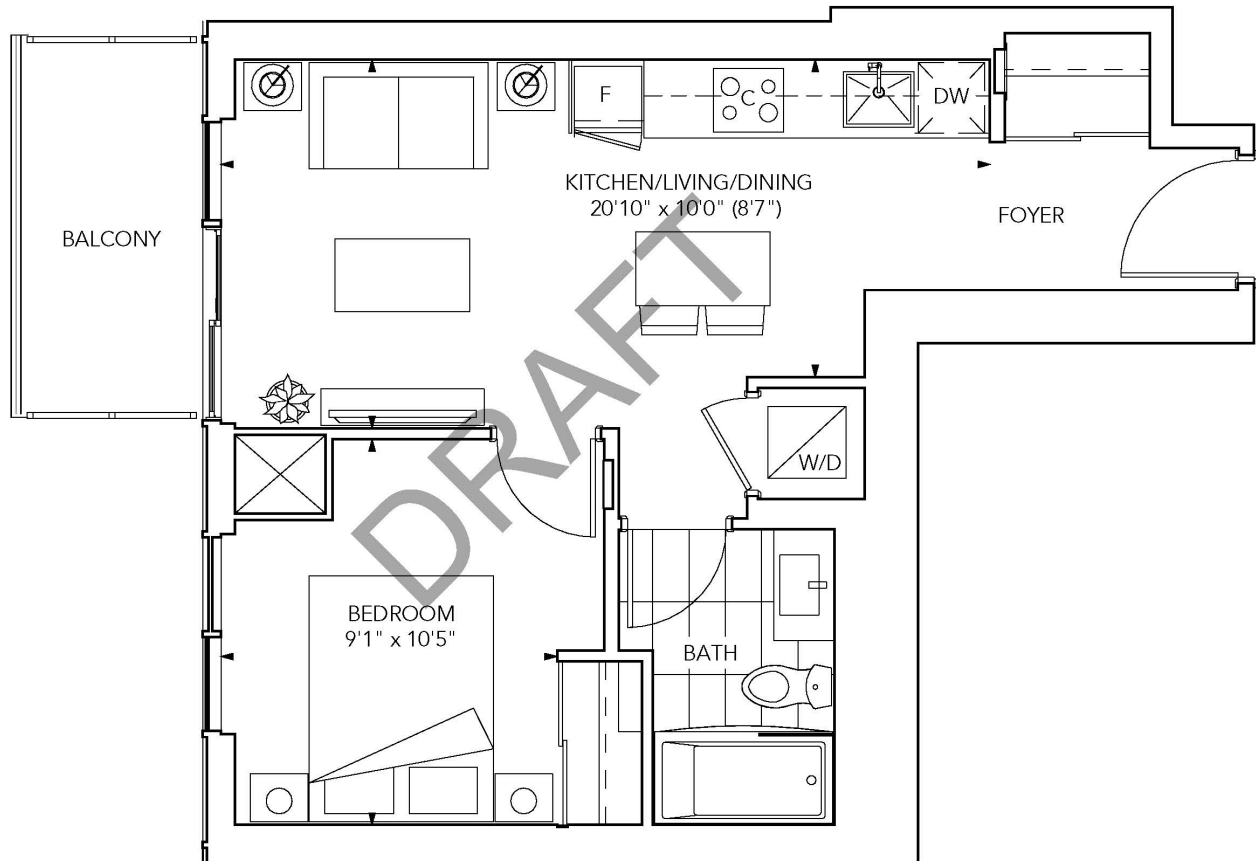

MUMBAI497

One Bedroom, One Bath

Interior: 497 sq.ft.

GRAND

FESTIVAL
South VMC

Sample 1 Bedroom

Typical Floor

*Prices, sizes and specifications subject to change without notice. E.&O.E. The dimensions shown of this plan are approximate and subject to normal construction variances. Actual useable floor space within the unit may vary from any stated floor areas or dimensions on this plan. Furniture is displayed for illustration purposes only and does not necessarily reflect the electrical plan for the suite. Suites are sold unfurnished. For more information on the method used for calculating the floor area of any unit, reference should be made to Builder Bulletin No. 22 published by Tarion.