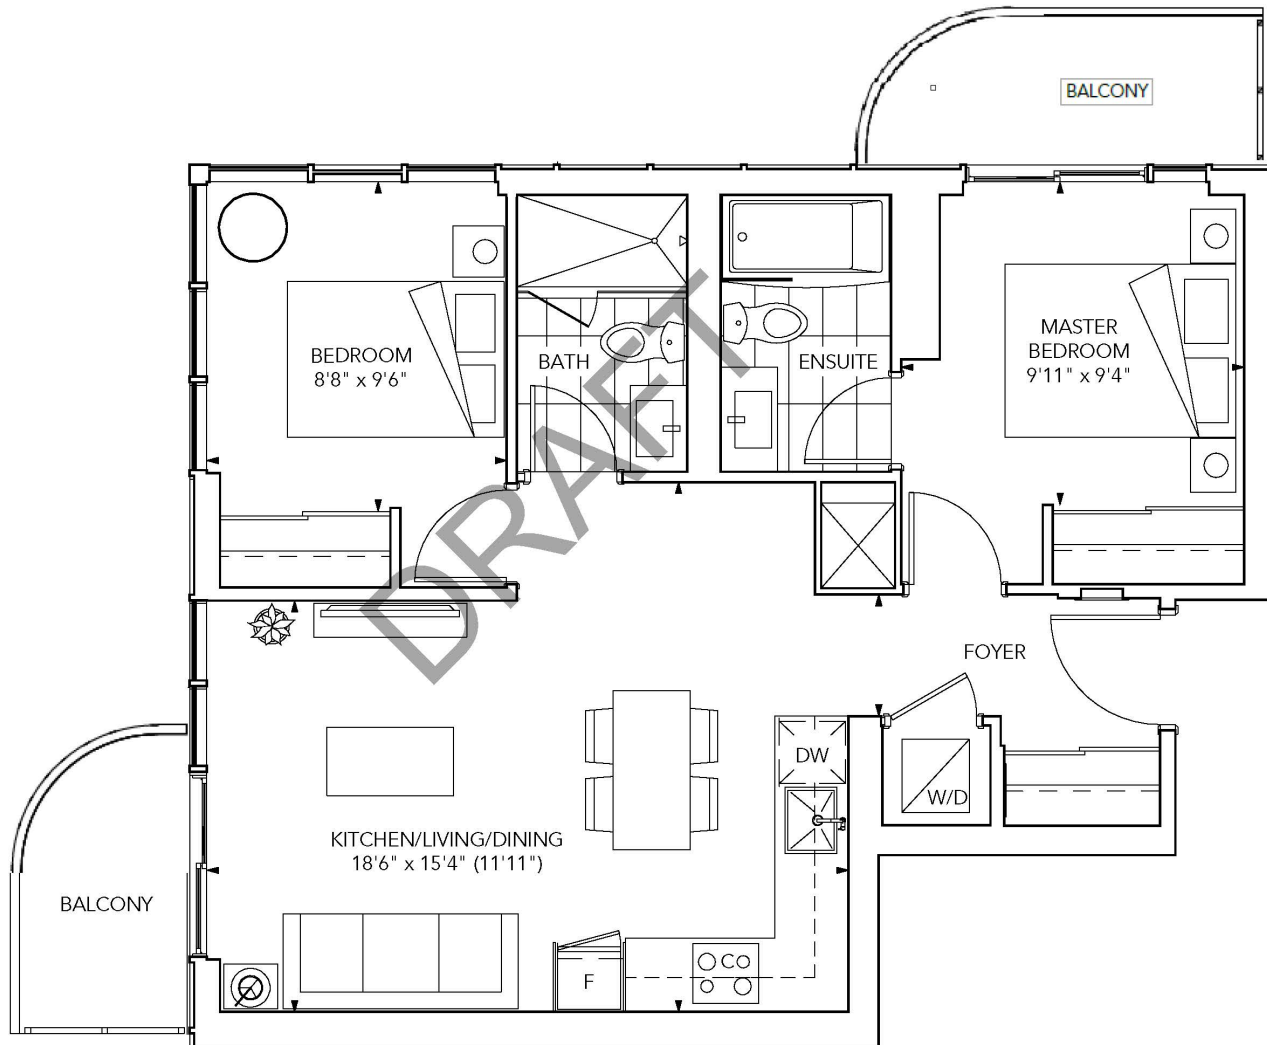

SHANGHAI697

Two Bedroom, Two Bath

Interior: 697 sq.ft.

GRAND

FESTIVAL
South VMC

Sample 2 Bedroom

Typical Floor

*Prices, sizes and specifications subject to change without notice. E.&O.E. The dimensions shown of this plan are approximate and subject to normal construction variances. Actual useable floor space within the unit may vary from any stated floor areas or dimensions on this plan. Furniture is displayed for illustration purposes only and does not necessarily reflect the electrical plan for the suite. Suites are sold unfurnished. For more information on the method used for calculating the floor area of any unit, reference should be made to Builder Bulletin No. 22 published by Tarion.