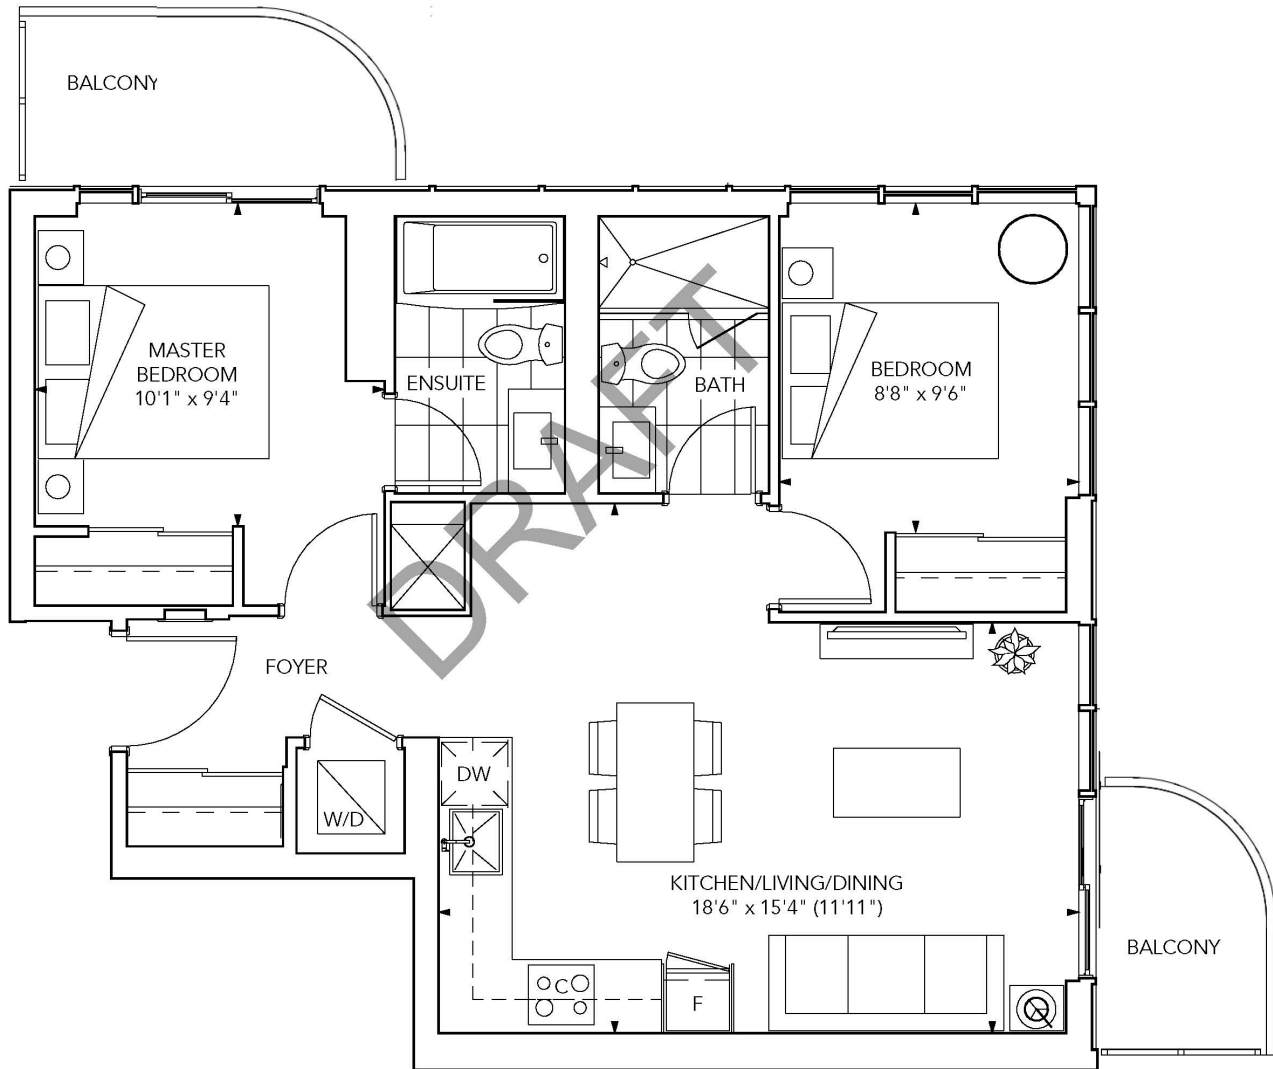

# SHANGHAI697R

Two Bedroom, Two Bath

Interior: 697 sq.ft.

## Sample 2 Bedroom

### Typical Floor

\*Prices, sizes and specifications subject to change without notice. E.&O.E. The dimensions shown of this plan are approximate and subject to normal construction variances. Actual useable floor space within the unit may vary from any stated floor areas or dimensions on this plan. Furniture is displayed for illustration purposes only and does not necessarily reflect the electrical plan for the suite. Suites are sold unfurnished. For more information on the method used for calculating the floor area of any unit, reference should be made to Builder Bulletin No. 22 published by Tarion.