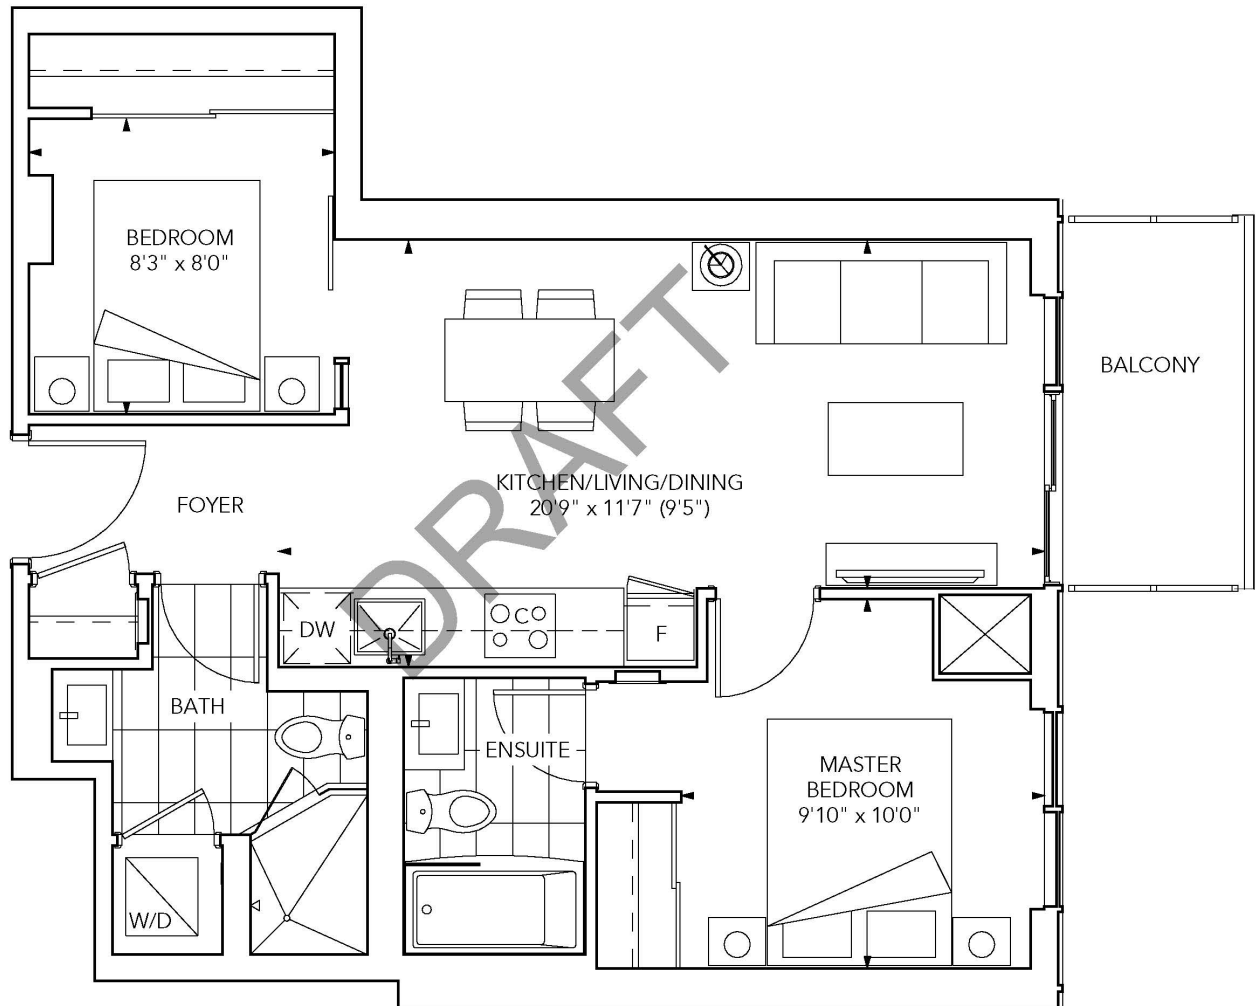

# SHANGHAI626

Two Bedroom, Two Bath

Interior: 626 sq.ft.

## Sample 2 Bedroom

### Typical Floor

\*Prices, sizes and specifications subject to change without notice. E.&O.E. The dimensions shown of this plan are approximate and subject to normal construction variances. Actual useable floor space within the unit may vary from any stated floor areas or dimensions on this plan. Furniture is displayed for illustration purposes only and does not necessarily reflect the electrical plan for the suite. Suites are sold unfurnished. For more information on the method used for calculating the floor area of any unit, reference should be made to Builder Bulletin No. 22 published by Tarion.