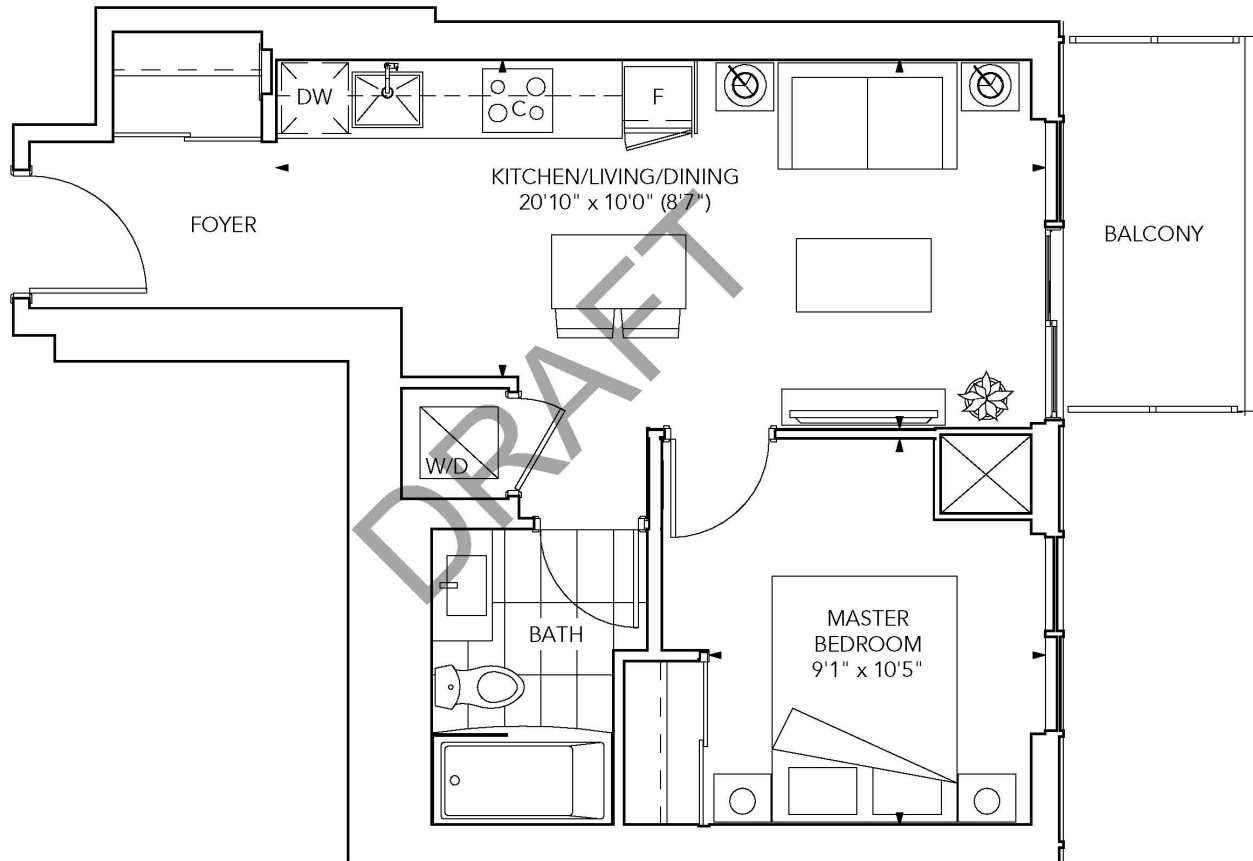

# MUMBAI500

One Bedroom, One Bath

Interior: 500 sq.ft.

## Sample 1 Bedroom

### Typical Floor

Dimensions and specifications subject to change without notice. E.&O.E. The dimensions shown of this plan are approximate and subject to normal construction variances. Actual useable floor space within the unit may vary from any stated floor areas or dimensions on this plan. Furniture is displayed for illustration purposes only and does not necessarily reflect the electrical plan for the suite. Suites are sold unfurnished. For more information on the method used for calculating the floor area of any unit, reference should be made to Builder Bulletin No. 22 published by Tarion.