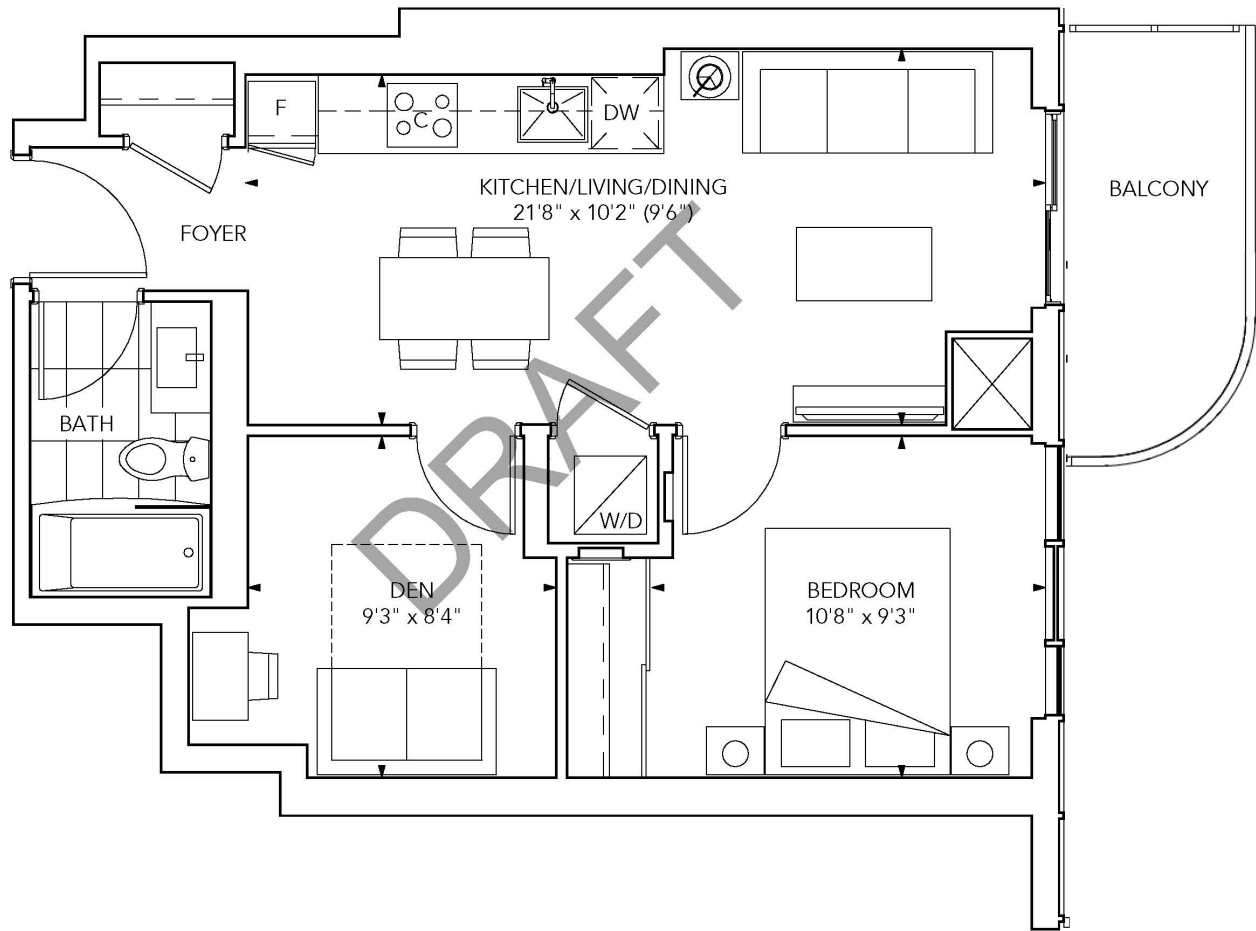

# SYDNEY562

One Bedroom + Den, One Bath Interior:  
562 sq.ft.

## Sample 1Bed+Den

### Typical Floor

\*Prices, sizes and specifications subject to change without notice. E.&O.E. The dimensions shown of this plan are approximate and subject to normal construction variances. Actual useable floor space within the unit may vary from any stated floor areas or dimensions on this plan. Furniture is displayed for illustration purposes only and does not necessarily reflect the electrical plan for the suite. Suites are sold unfurnished. For more information on the method used for calculating the floor area of any unit, reference should be made to Builder Bulletin No. 22 published by Tarion.