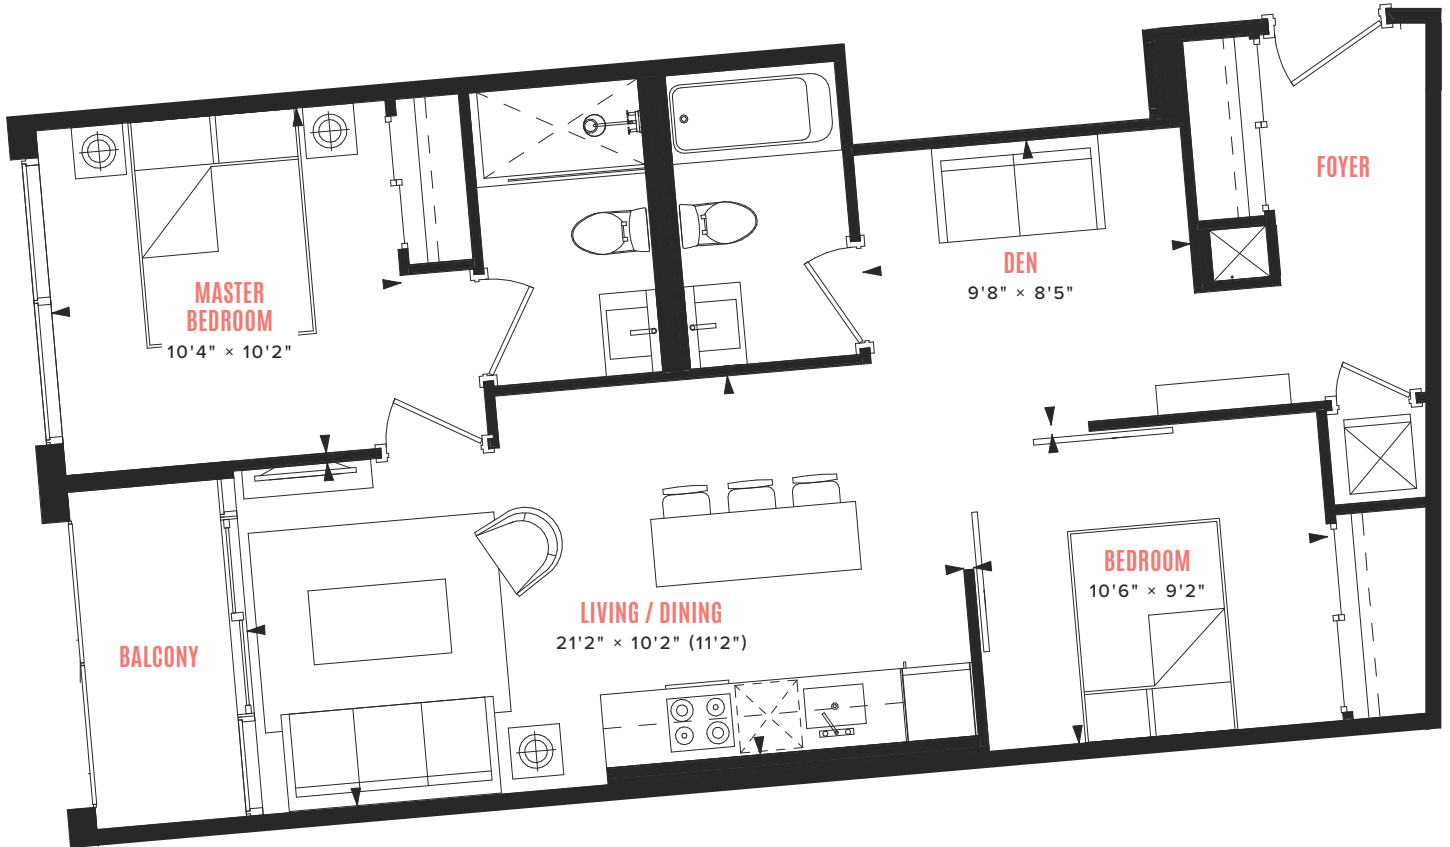

All dimensions, areas, and drawings are approximate and are subject to change without notice. Actual dimensions may vary from the stated floor area.

SILVERBERG

DÉBUT

WATERFRONT RESIDENCES

suite A-12

2 BEDROOM + DEN
INTERIOR: 781 SQ FT
EXTERIOR: 50 SQ FT

LEVELS 08 - 10

All dimensions, areas, and drawings are approximate and are subject to change without notice. Actual dimensions may vary from the stated floor area.

SILVERBERG

DÉBUT

WATERFRONT RESIDENCES

suite B-01

2 BEDROOM + DEN
INTERIOR: 824 SQ FT
EXTERIOR: 50 SQ FT

LEVELS 12 - 22

All dimensions, areas, and drawings are approximate and are subject to change without notice. Actual dimensions may vary from the stated floor area.

SILVERBERG

DÉBUT

WATERFRONT RESIDENCES

suite B-02A

2 BEDROOM

INTERIOR: 789 SQ FT

EXTERIOR: 40 SQ FT

OPTION