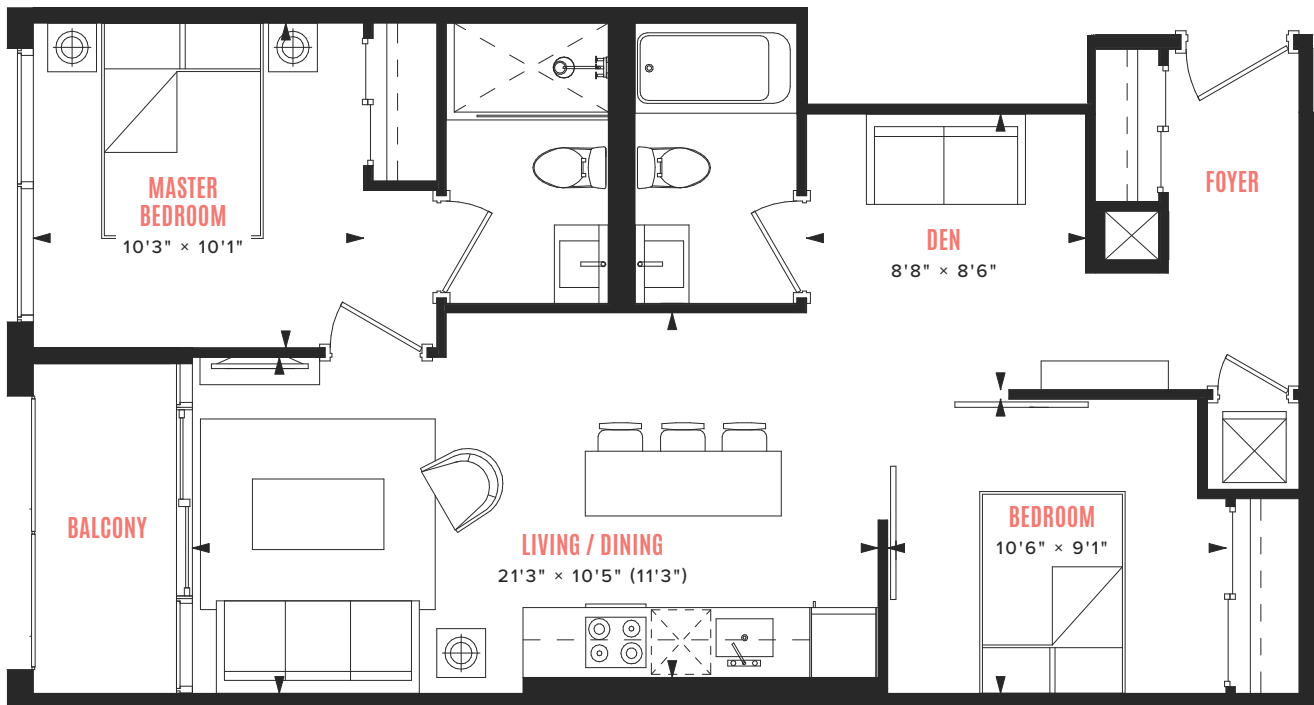

DÉBUT

WATERFRONT RESIDENCES

suite A-01

2 BEDROOM + DEN
INTERIOR: 802 SQ FT
EXTERIOR: 50 SQ FT

LEVELS 08 - 10

All dimensions, areas, and drawings are approximate and are subject to change without notice. Actual dimensions may vary from the stated floor area.

SILVERBERG

DÉBUT

WATERFRONT RESIDENCES

suite A-08A

1 BEDROOM + DEN + STUDY

INTERIOR: 846 SQ FT

EXTERIOR: 50 SQ FT

LEVELS 08 - 10

All dimensions, areas, and drawings are approximate and are subject to change without notice. Actual dimensions may vary from the stated floor area.

SILVERBERG

DÉBUT

WATERFRONT RESIDENCES

suite A-12

2 BEDROOM + DEN
INTERIOR: 781 SQ FT
EXTERIOR: 50 SQ FT