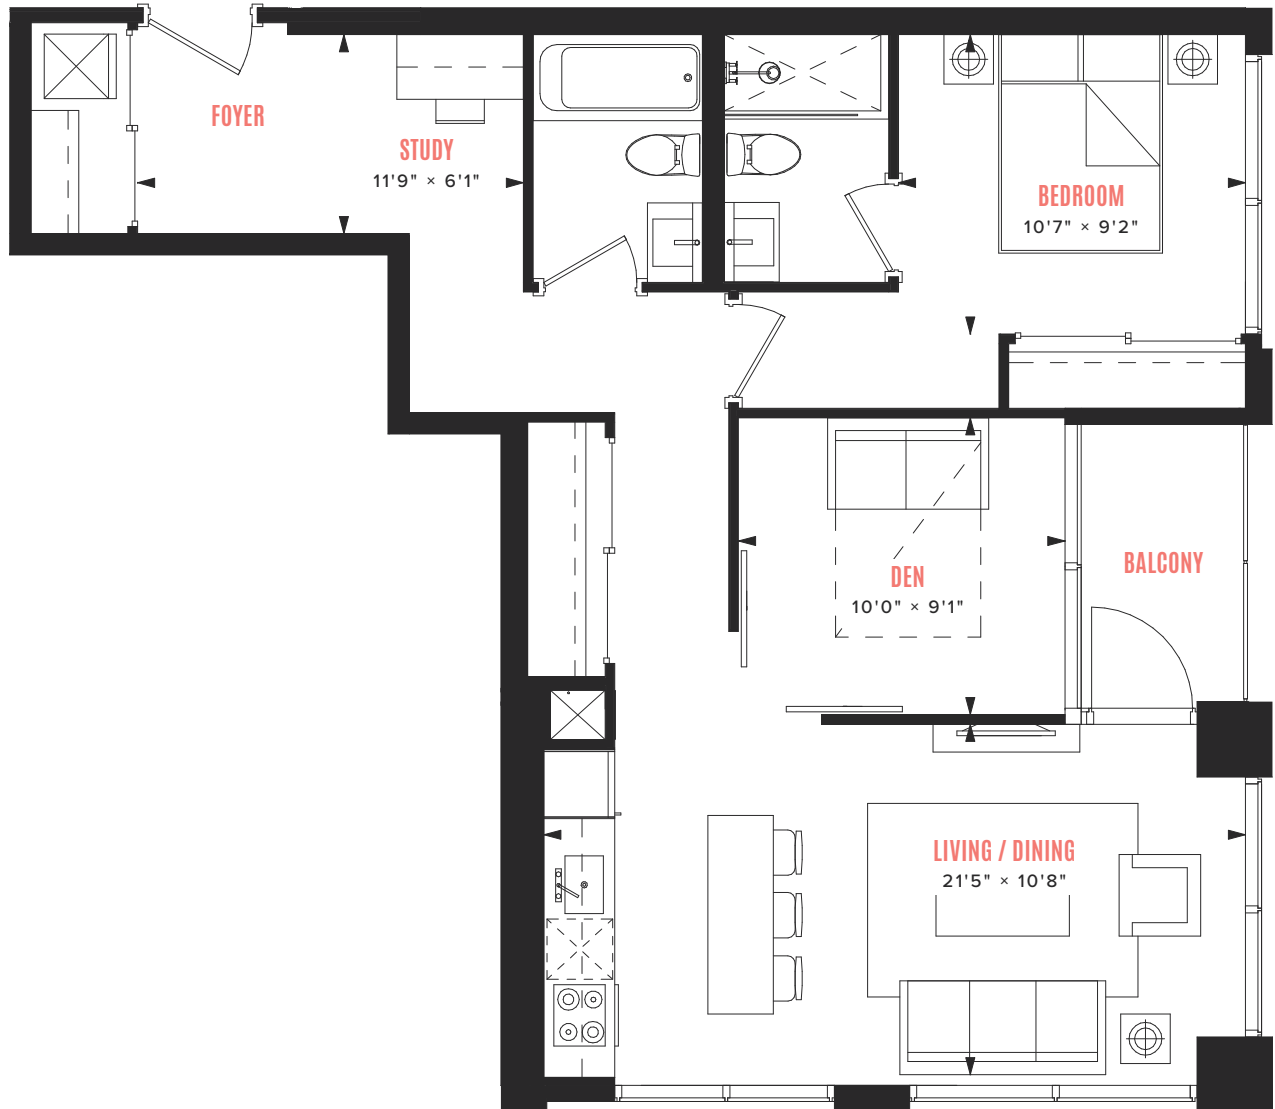

DÉBUT

WATERFRONT RESIDENCES

suite A-01

2 BEDROOM + DEN
INTERIOR: 802 SQ FT
EXTERIOR: 50 SQ FT

LEVELS 08 - 10

All dimensions, areas, and drawings are approximate and are subject to change without notice. Actual dimensions may vary from the stated floor area.

SILVERBERG

DÉBUT

WATERFRONT RESIDENCES

suite A-08A

1 BEDROOM + DEN + STUDY

INTERIOR: 846 SQ FT

EXTERIOR: 50 SQ FT

LEVELS 08 - 10

All dimensions, areas, and drawings are approximate and are subject to change without notice. Actual dimensions may vary from the stated floor area.

SILVERBERG

DÉBUT

WATERFRONT RESIDENCES

suite A-12

2 BEDROOM + DEN
INTERIOR: 781 SQ FT
EXTERIOR: 50 SQ FT

LEVELS 08 - 10

All dimensions, areas, and drawings are approximate and are subject to change without notice. Actual dimensions may vary from the stated floor area.

SILVERBERG

DÉBUT

WATERFRONT RESIDENCES

suite B-01