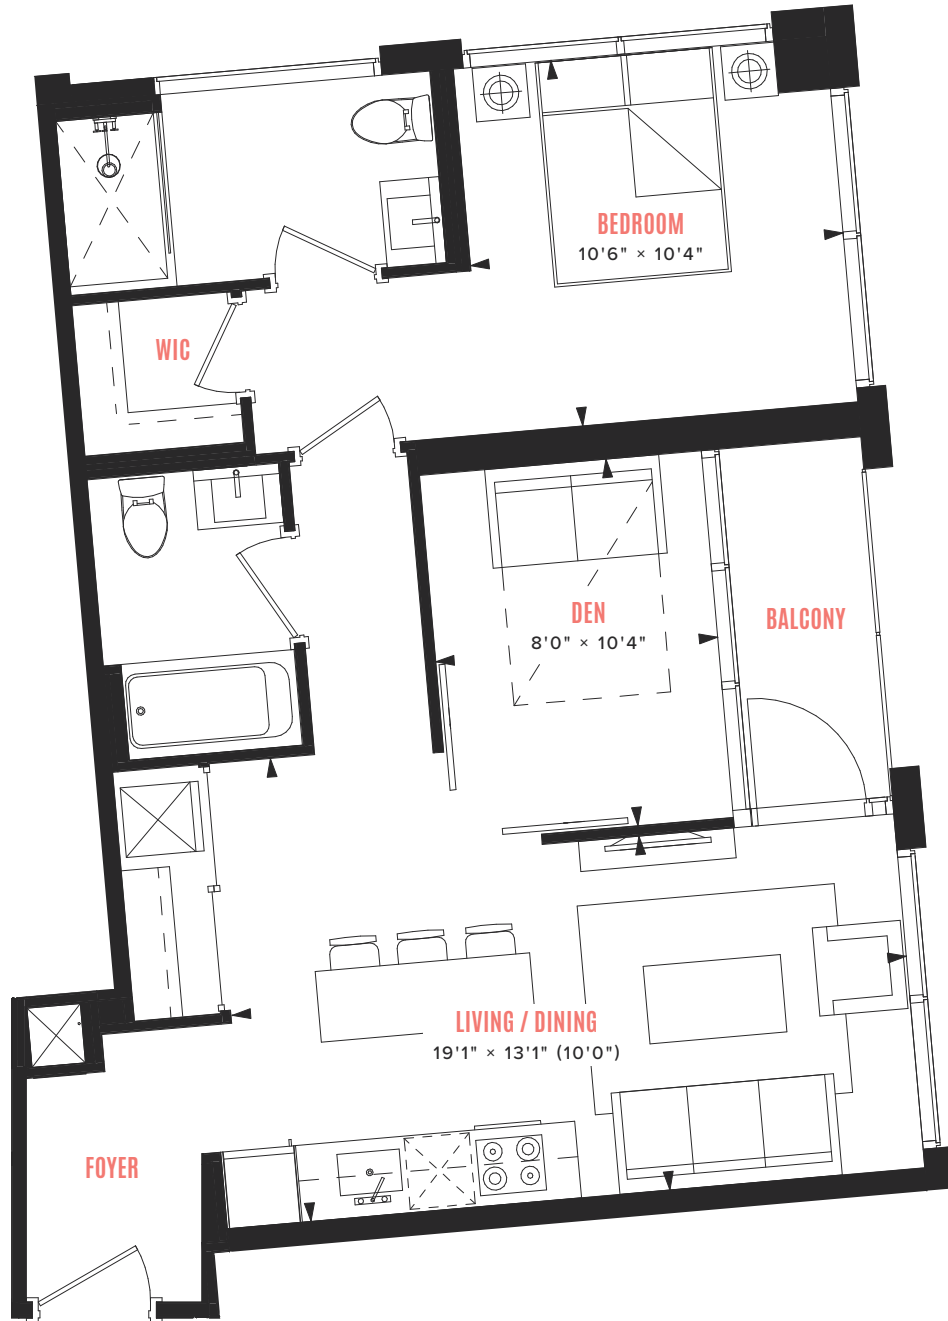

SILVERBERG

DÉBUT

WATERFRONT RESIDENCES

suite B-02A

2 BEDROOM

INTERIOR: 789 SQ FT

EXTERIOR: 40 SQ FT

OPTION

LEVELS 12 - 22

All dimensions, areas, and drawings are approximate and are subject to change without notice. Actual dimensions may vary from the stated floor area.

SILVERBERG

DÉBUT

WATERFRONT RESIDENCES

suite B-05A

1 BEDROOM + DEN
INTERIOR: 748 SQ FT
EXTERIOR: 40 SQ FT

LEVELS 12 - 22

All dimensions, areas, and drawings are approximate and are subject to change without notice. Actual dimensions may vary from the stated floor area.

All dimensions, areas, and drawings are approximate and are subject to change without notice. Actual dimensions may vary from the stated floor area.

SILVERBERG

DÉBUT

WATERFRONT RESIDENCES

suite B-11A

2 BEDROOM + DEN
INTERIOR: 829 SQ FT
EXTERIOR: 50 SQ FT