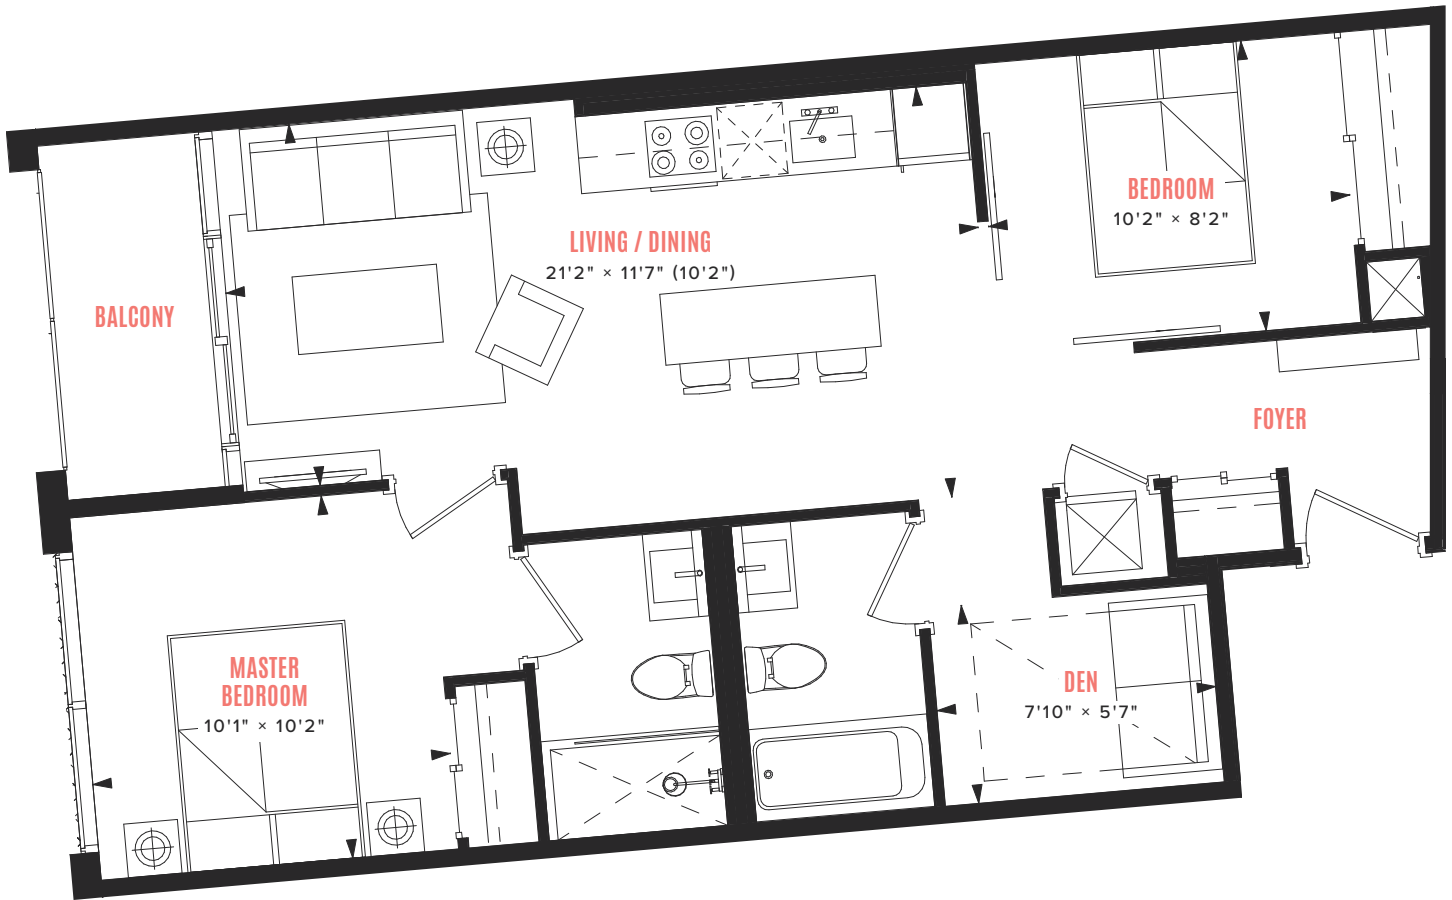

All dimensions, areas, and drawings are approximate and are subject to change without notice. Actual dimensions may vary from the stated floor area.

SILVERBERG

DÉBUT

WATERFRONT RESIDENCES

suite B-11A

2 BEDROOM + DEN
INTERIOR: 829 SQ FT
EXTERIOR: 50 SQ FT

LEVELS 12 - 22

All dimensions, areas, and drawings are approximate and are subject to change without notice. Actual dimensions may vary from the stated floor area.

SILVERBERG

DÉBUT

WATERFRONT RESIDENCES

suite B-12

2 BEDROOM + DEN
INTERIOR: 771 SQ FT
EXTERIOR: 50 SQ FT

LEVELS 12 - 22

All dimensions, areas, and drawings are approximate and are subject to change without notice. Actual dimensions may vary from the stated floor area.

SILVERBERG

DÉBUT

WATERFRONT RESIDENCES

suite C-01

1 BEDROOM + DEN
INTERIOR: 644 SQ FT
EXTERIOR: 50 SQ FT

LEVELS 24 - 31

All dimensions, areas, and drawings are approximate and are subject to change without notice. Actual dimensions may vary from the stated floor area.