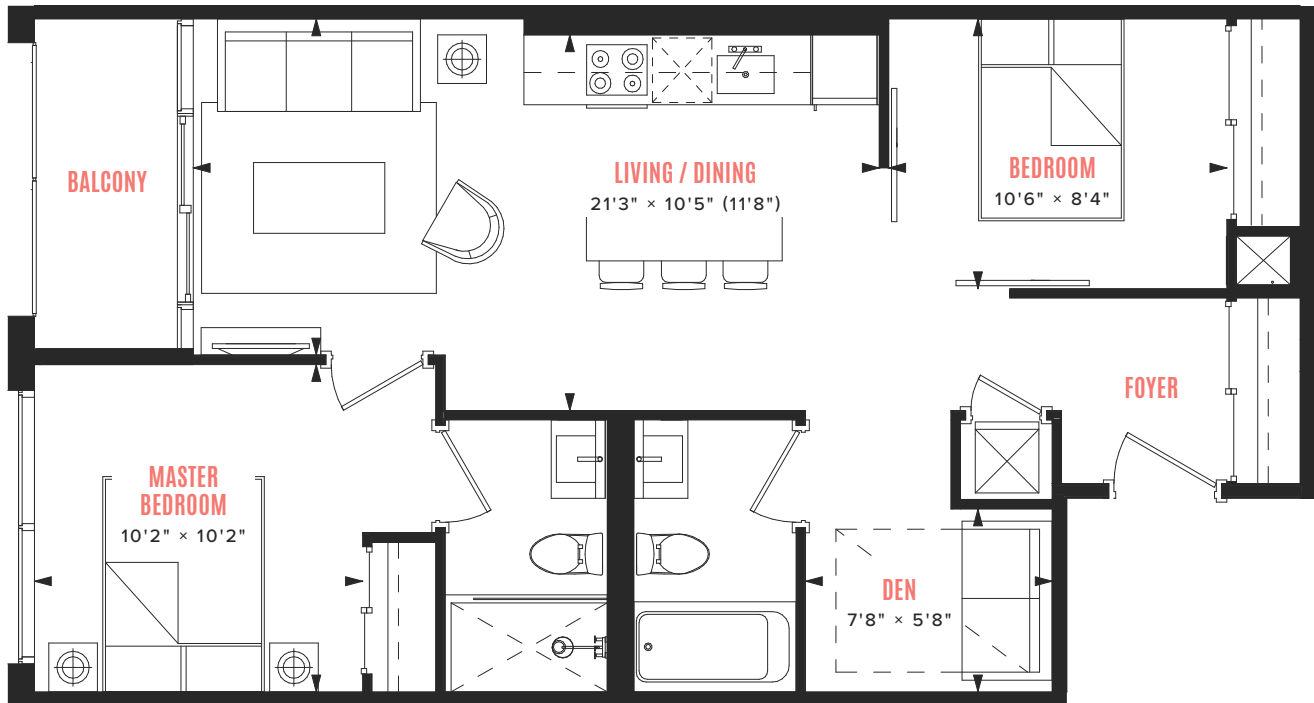

DÉBUT

WATERFRONT RESIDENCES

suite A-01

2 BEDROOM + DEN
INTERIOR: 802 SQ FT
EXTERIOR: 50 SQ FT

LEVELS 08 - 10

All dimensions, areas, and drawings are approximate and are subject to change without notice. Actual dimensions may vary from the stated floor area.

All dimensions, areas, and drawings are approximate and are subject to change without notice. Actual dimensions may vary from the stated floor area.

SILVERBERG

DÉBUT

WATERFRONT RESIDENCES

suite A-12

2 BEDROOM + DEN
INTERIOR: 781 SQ FT
EXTERIOR: 50 SQ FT

LEVELS 08 - 10

All dimensions, areas, and drawings are approximate and are subject to change without notice. Actual dimensions may vary from the stated floor area.

SILVERBERG

DÉBUT

WATERFRONT RESIDENCES

suite B-01

2 BEDROOM + DEN
INTERIOR: 824 SQ FT
EXTERIOR: 50 SQ FT

LEVELS 12 - 22

All dimensions, areas, and drawings are approximate and are subject to change without notice. Actual dimensions may vary from the stated floor area.