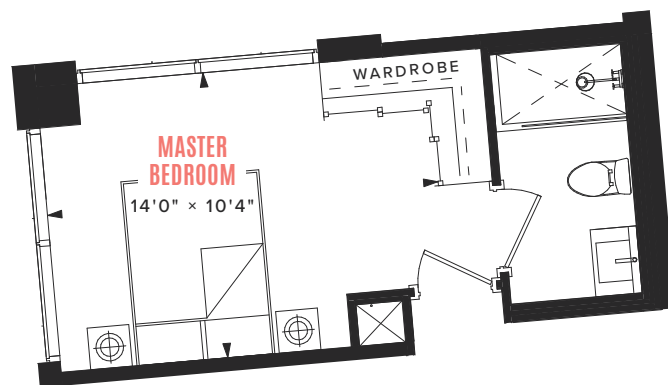

SILVERBERG

DÉBUT

WATERFRONT RESIDENCES

suite B-02A

2 BEDROOM

INTERIOR: 789 SQ FT

EXTERIOR: 40 SQ FT

OPTION

LEVELS 12 - 22

All dimensions, areas, and drawings are approximate and are subject to change without notice. Actual dimensions may vary from the stated floor area.

SILVERBERG

DÉBUT

WATERFRONT RESIDENCES

suite B-05A