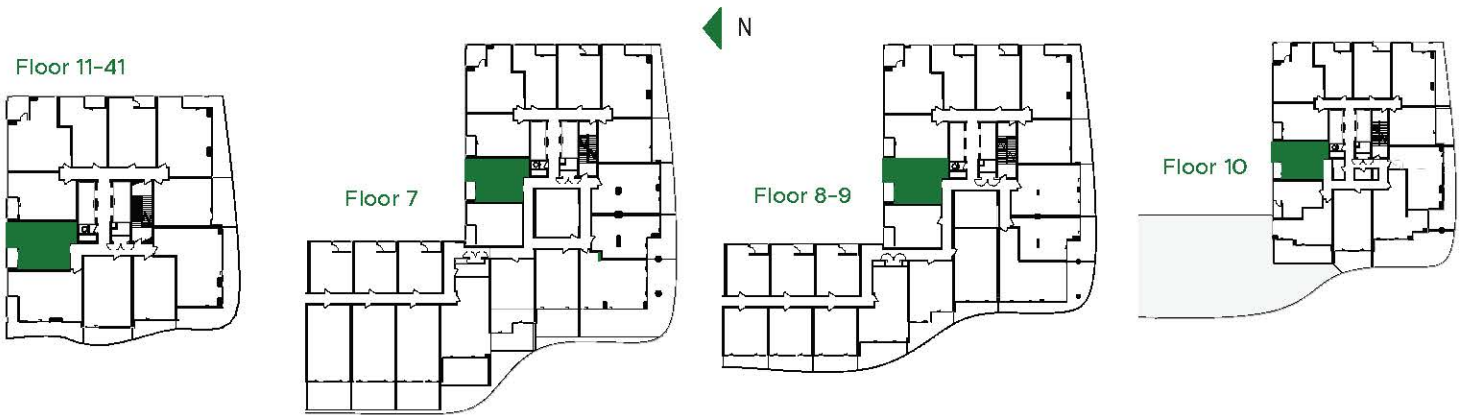

## Ash

One Bedroom + Den

LIVING	590 SQ FT
BALCONY	43 SQ FT
TOTAL	633 SQ FT

ALL DIMENSIONS, AREAS AND DRAWINGS ARE APPROXIMATE. SIZES AND SPECIFICATIONS ARE SUBJECT TO CHANGE WITHOUT NOTICE. ALL ACTUAL USABLE FLOOR SPACE MAY VARY FROM THE STATED FLOOR AREA. BALCONIES SHOWN MAY CONTAIN TERRACE FLOOR TILES AND STEP UP TO BALCONY DOOR. SUITE PURCHASED MAY BE MIRROR IMAGE OF FLOOR PLAN LAYOUT SHOWN. E&OE.