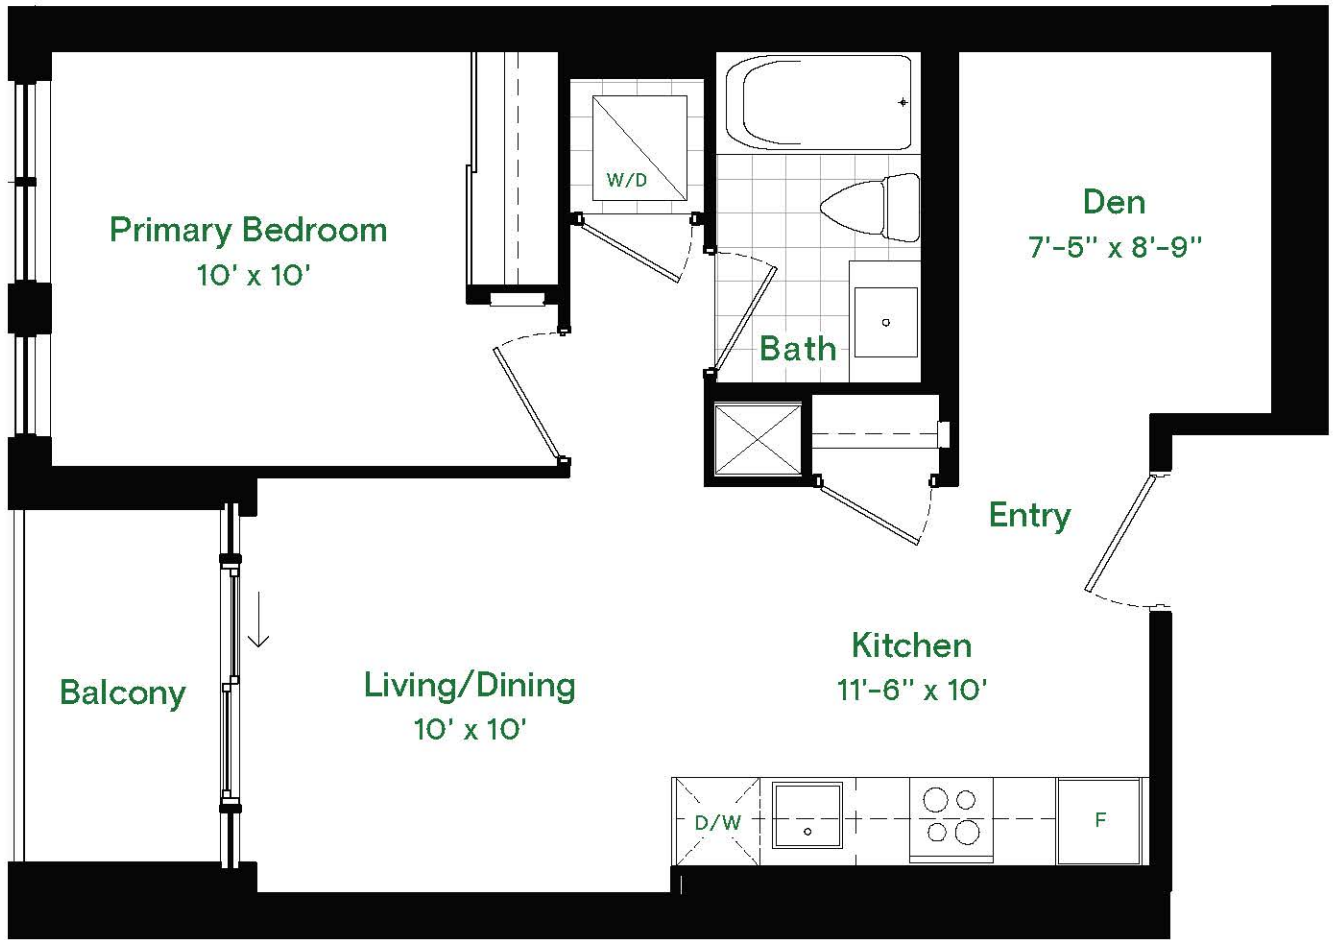

## Ash

One Bedroom + Den

LIVING	590 SQ FT
BALCONY	43 SQ FT
TOTAL	633 SQ FT

ALL DIMENSIONS, AREAS AND DRAWINGS ARE APPROXIMATE. SIZES AND SPECIFICATIONS ARE SUBJECT TO CHANGE WITHOUT NOTICE. ALL ACTUAL USABLE FLOOR SPACE MAY VARY FROM THE STATED FLOOR AREA. BALCONIES SHOWN MAY CONTAIN TERRACE FLOOR TILES AND STEP UP TO BALCONY DOOR. SUITE PURCHASED MAY BE MIRROR IMAGE OF FLOOR PLAN LAYOUT SHOWN. E&OE.