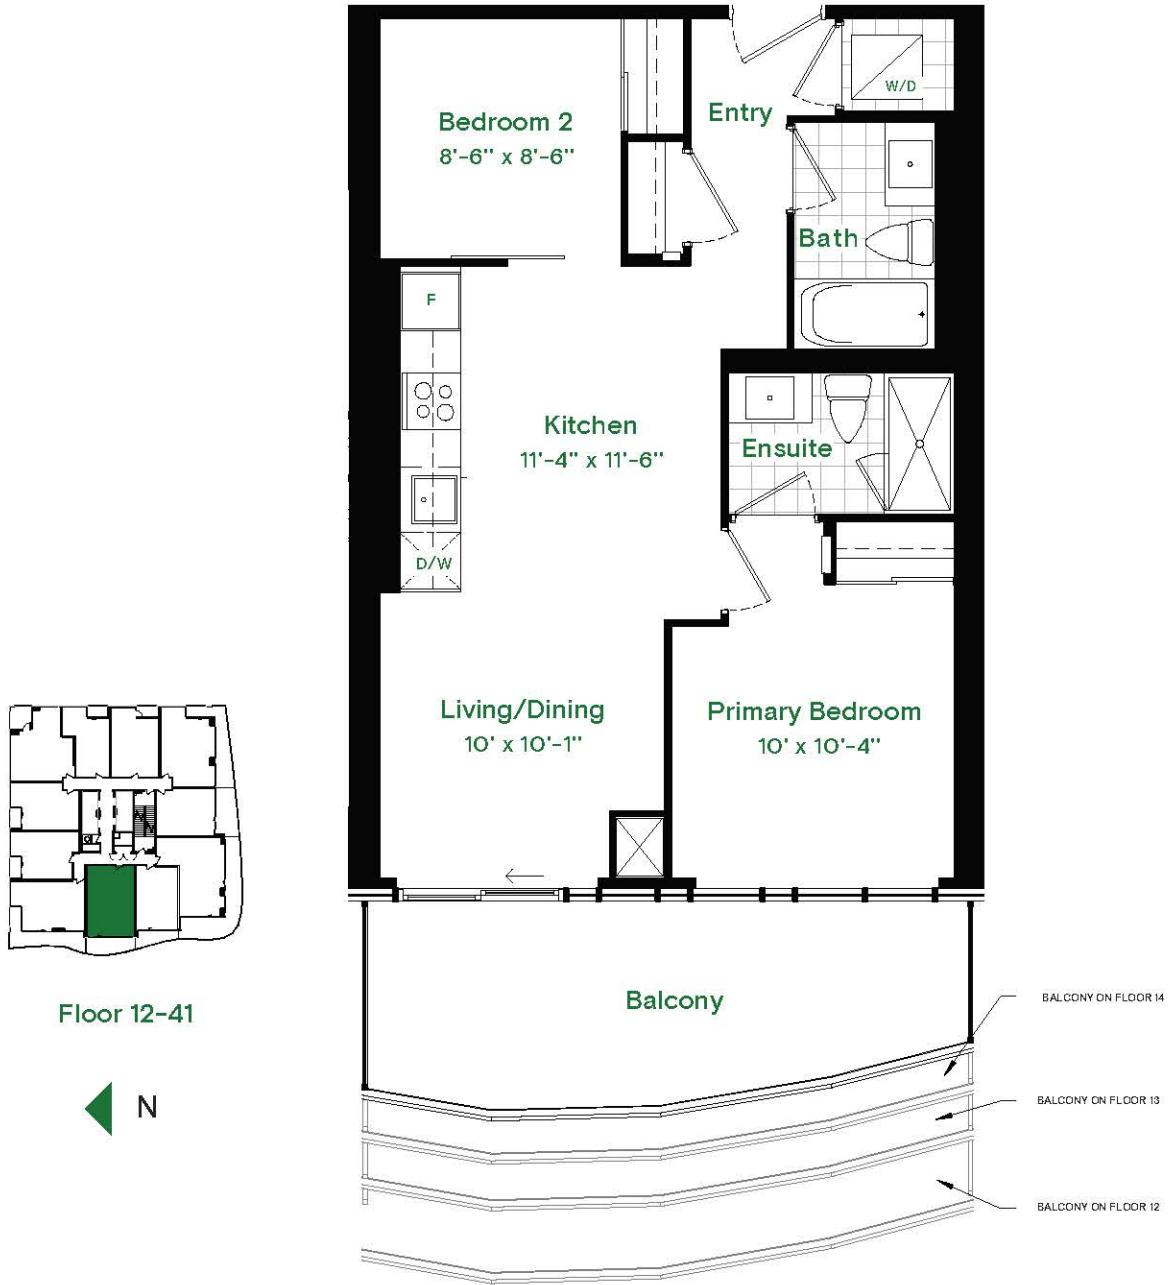

VOYA

Beech

Two Bedroom

LIVING	683 SQ FT
BALCONY	146-280 SQ FT
TOTAL	829-963 SQ FT

ALL DIMENSIONS, AREAS AND DRAWINGS ARE APPROXIMATE. SIZES AND SPECIFICATIONS ARE SUBJECT TO CHANGE WITHOUT NOTICE. ALL ACTUAL USABLE FLOOR SPACE MAY VARY FROM THE STATED FLOOR AREA. BALCONIES SHOWN MAY CONTAIN TERRACE FLOOR TILES AND STEP UP TO BALCONY DOOR. SUITE PURCHASED MAY BE MIRROR IMAGE OF FLOOR PLAN LAYOUT SHOWN. E&O.E.