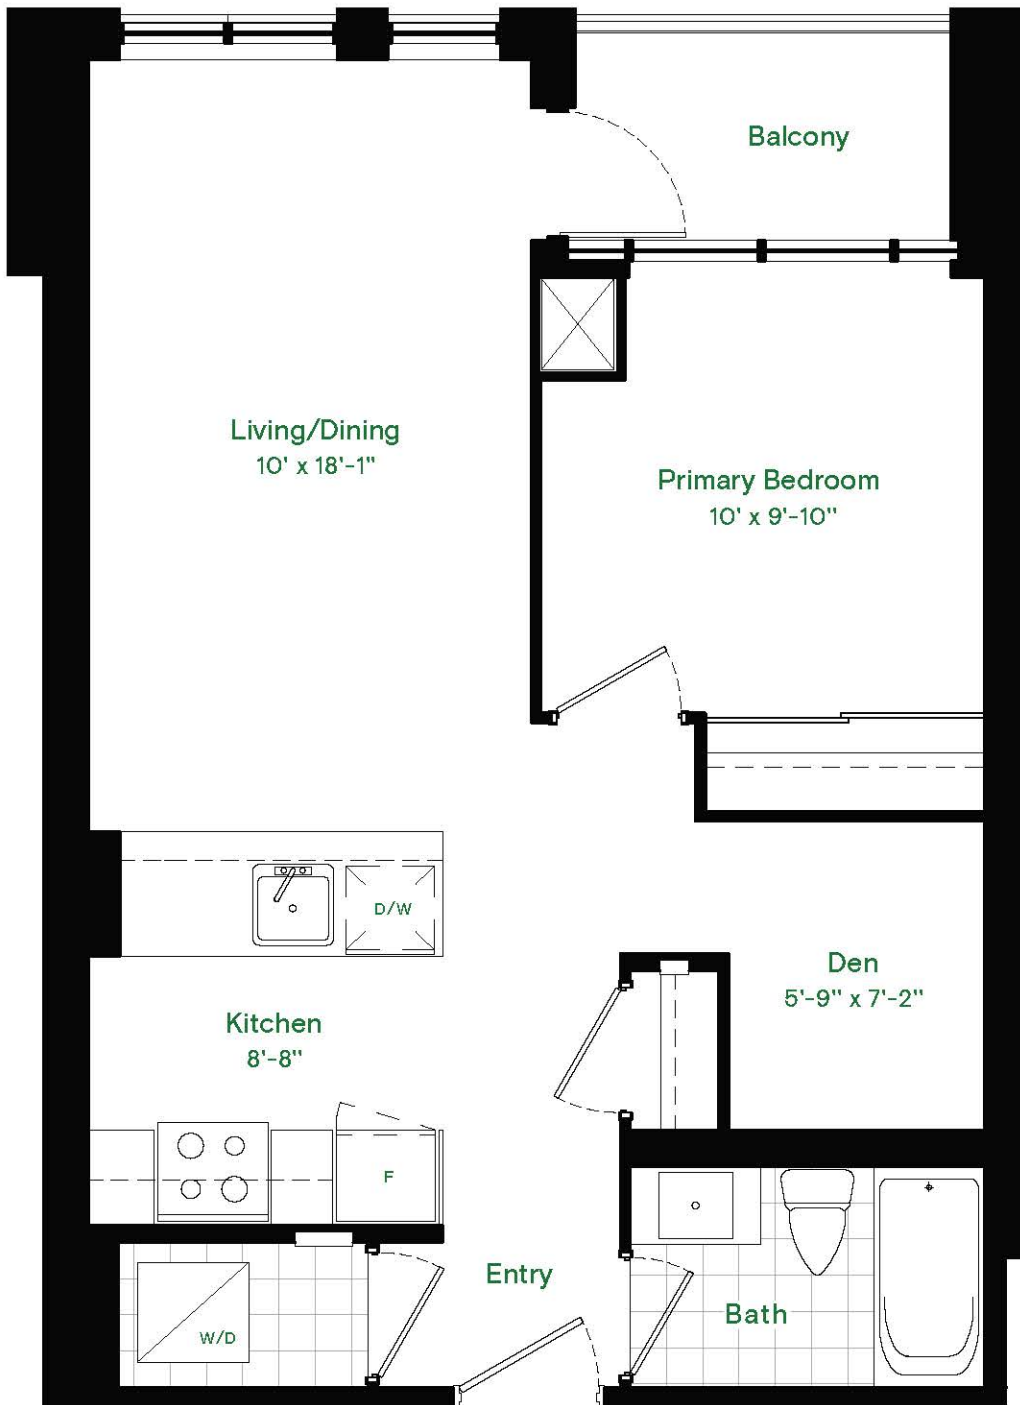

VOYA

City

One Bedroom + Den

LIVING	631 SQ FT
BALCONY	43 SQ FT
TOTAL	674 SQ FT

ALL DIMENSIONS, AREAS AND DRAWINGS ARE APPROXIMATE. SIZES AND SPECIFICATIONS ARE SUBJECT TO CHANGE WITHOUT NOTICE. ALL ACTUAL USABLE FLOOR SPACE MAY VARY FROM THE STATED FLOOR AREA. BALCONIES SHOWN MAY CONTAIN TERRACE FLOOR TILES AND STEP UP TO BALCONY DOOR. SUITE PURCHASED MAY BE MIRROR IMAGE OF FLOOR PLAN LAYOUT SHOWN. E&O.E.