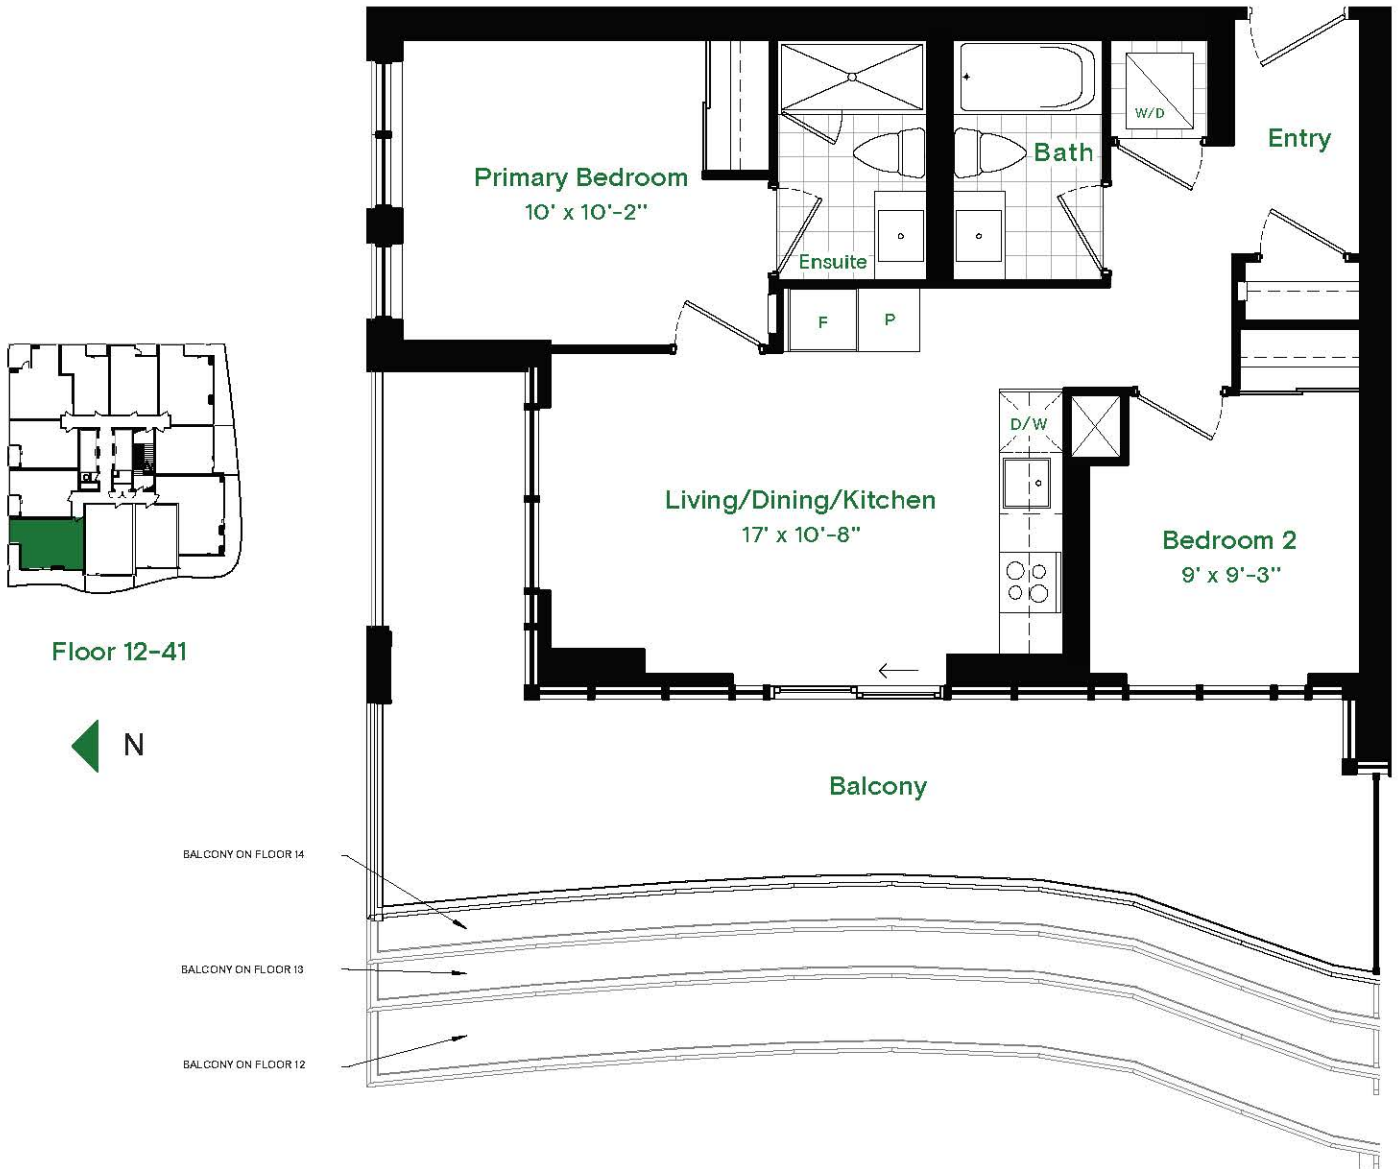

VOYA

Elm

Two Bedroom

LIVING	705 SQ FT
BALCONY	273-457 SQ FT
TOTAL	978-1156 SQ FT

ALL DIMENSIONS, AREAS AND DRAWINGS ARE APPROXIMATE. SIZES AND SPECIFICATIONS ARE SUBJECT TO CHANGE WITHOUT NOTICE. ALL ACTUAL USABLE FLOOR SPACE MAY VARY FROM THE STATED FLOOR AREA. BALCONIES SHOWN MAY CONTAIN TERRACE FLOOR TILES AND STEP UP TO BALCONY DOOR. SUITE PURCHASED MAY BE MIRROR IMAGE OF FLOOR PLAN LAYOUT SHOWN. E&O.E.