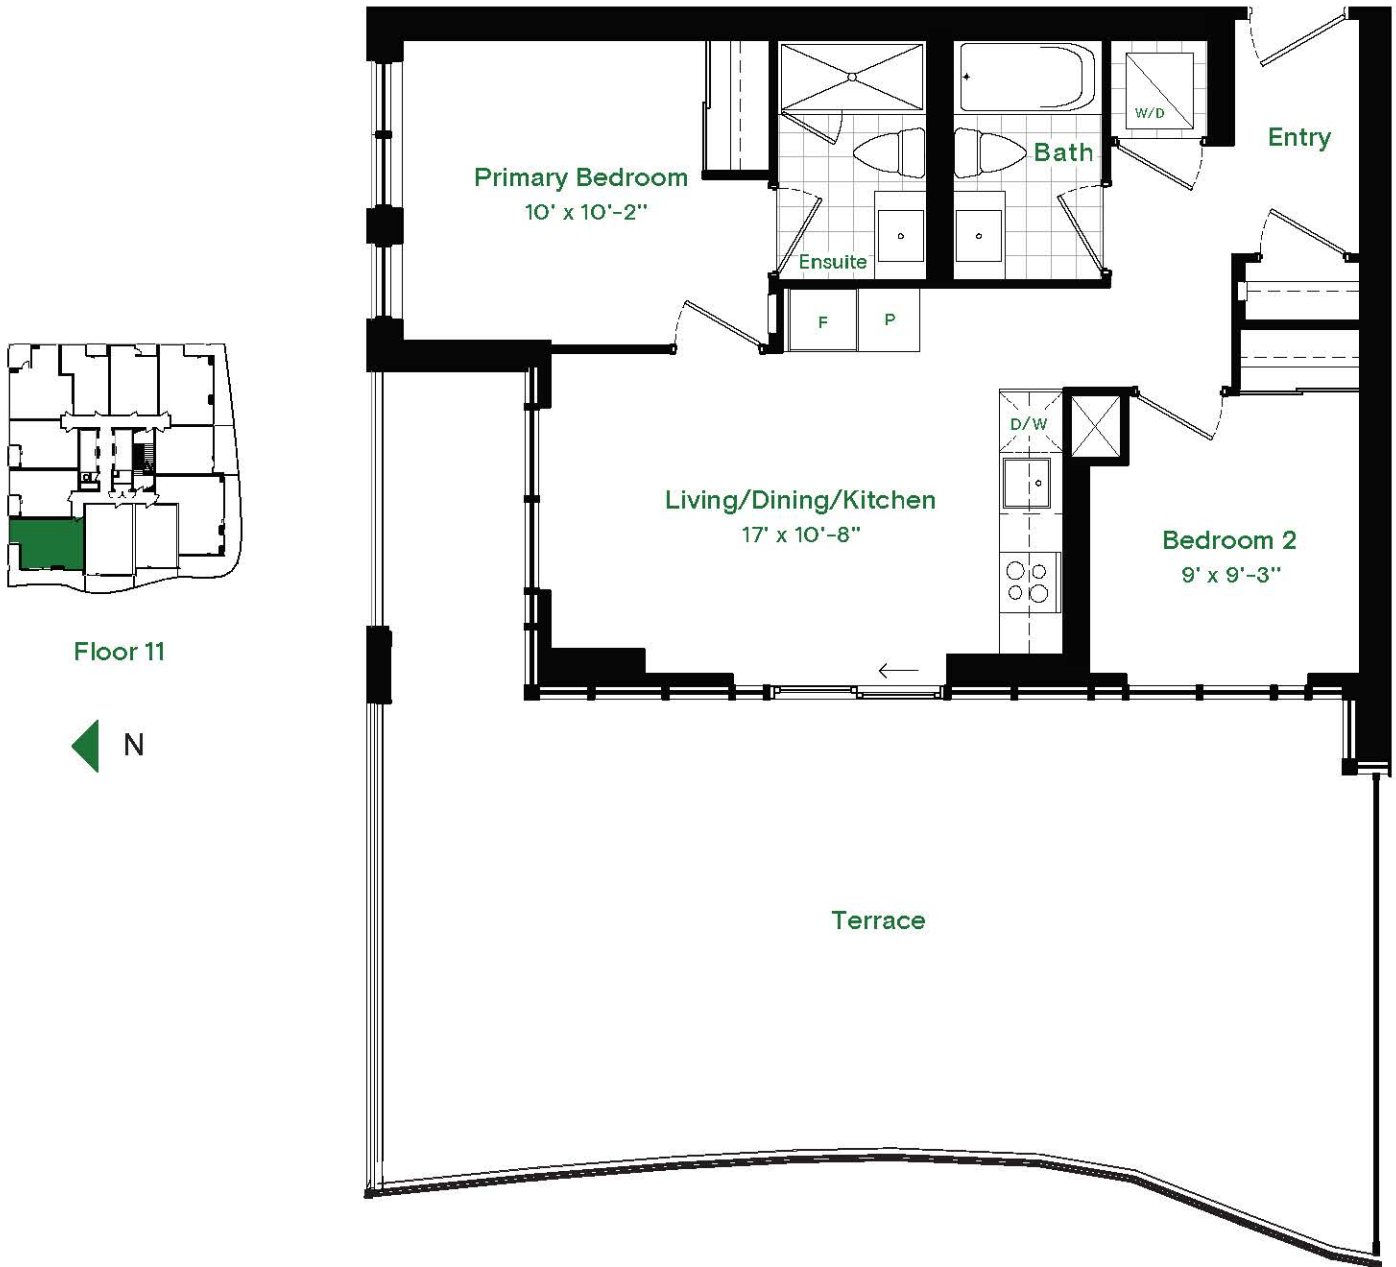

## Elm-T

Two Bedroom

LIVING	705 SQ FT
TERRACE	482 SQ FT
TOTAL	1187 SQ FT

ALL DIMENSIONS, AREAS AND DRAWINGS ARE APPROXIMATE. SIZES AND SPECIFICATIONS ARE SUBJECT TO CHANGE WITHOUT NOTICE. ALL ACTUAL USABLE FLOOR SPACE MAY VARY FROM THE STATED FLOOR AREA. BALCONIES SHOWN MAY CONTAIN TERRACE FLOOR TILES AND STEP UP TO BALCONY DOOR. SUITE PURCHASED MAY BE MIRROR IMAGE OF FLOOR PLAN LAYOUT SHOWN. E&O.E.