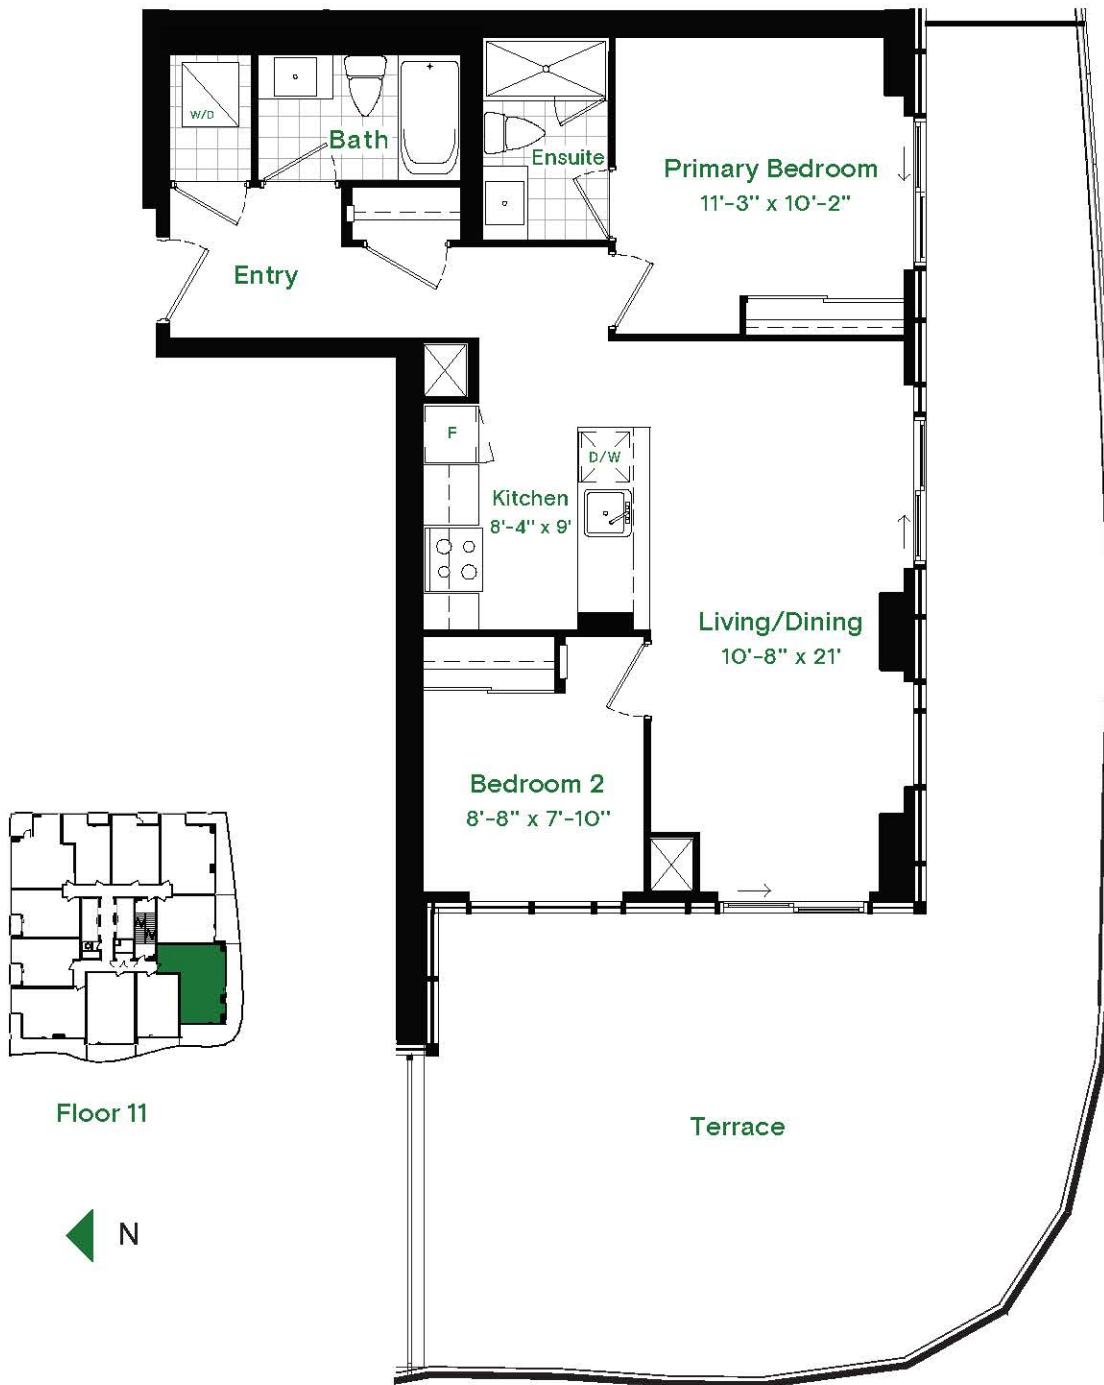

VOYA

The Oak-T

Two Bedroom

LIVING	846 SQ FT
TERRACE	582 SQ FT
TOTAL	1428 SQ FT

ALL DIMENSIONS, AREAS AND DRAWINGS ARE APPROXIMATE. SIZES AND SPECIFICATIONS ARE SUBJECT TO CHANGE WITHOUT NOTICE. ALL ACTUAL USABLE FLOOR SPACE MAY VARY FROM THE STATED FLOOR AREA. BALCONIES SHOWN MAY CONTAIN TERRACE FLOOR TILES AND STEP UP TO BALCONY DOOR. SUITE PURCHASED MAY BE MIRROR IMAGE OF FLOOR PLAN LAYOUT SHOWN. E&O.E.