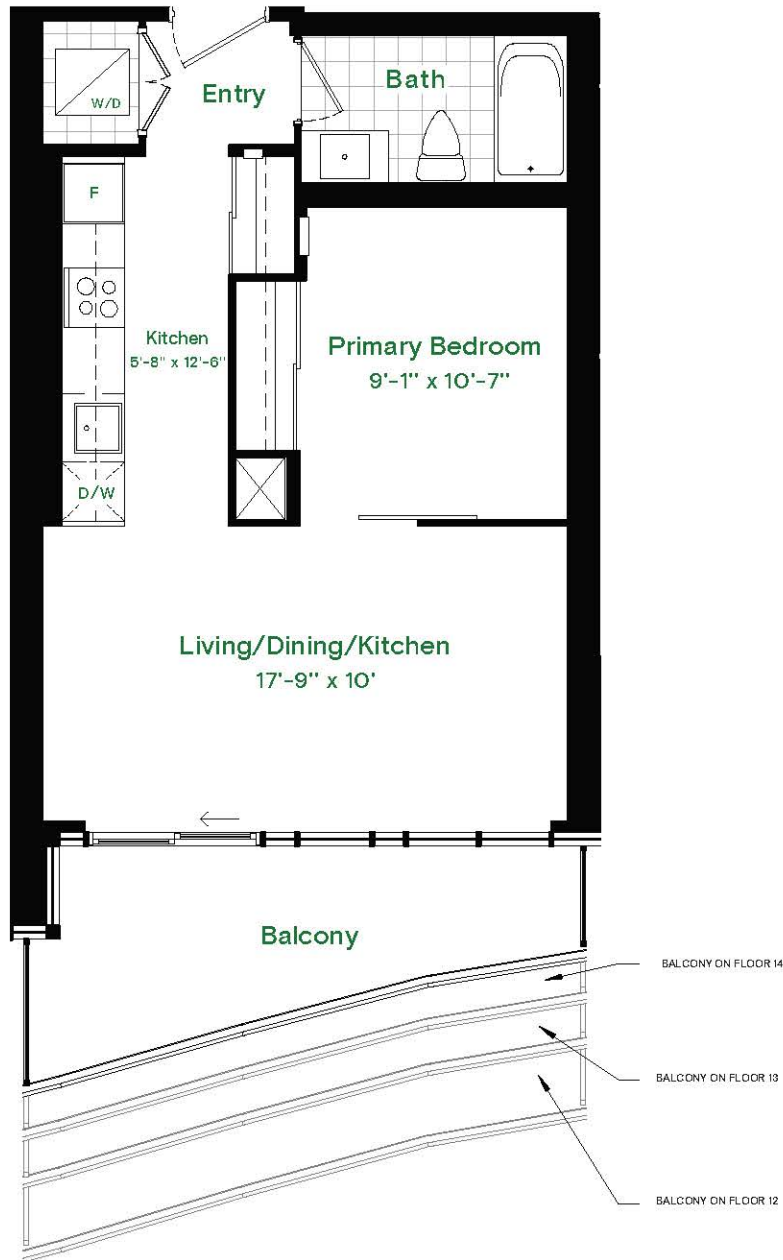

# VOYA

Floor 12-41

## Willow

One Bedroom

LIVING	536 SQ FT
BALCONY	106-205 SQ FT
TOTAL	642-741 SQ FT

ALL DIMENSIONS, AREAS AND DRAWINGS ARE APPROXIMATE. SIZES AND SPECIFICATIONS ARE SUBJECT TO CHANGE WITHOUT NOTICE. ALL ACTUAL USABLE FLOOR SPACE MAY VARY FROM THE STATED FLOOR AREA. BALCONIES SHOWN MAY CONTAIN TERRACE FLOOR TILES AND STEP UP TO BALCONY DOOR. SUITE PURCHASED MAY BE MIRROR IMAGE OF FLOOR PLAN LAYOUT SHOWN. E&OE.