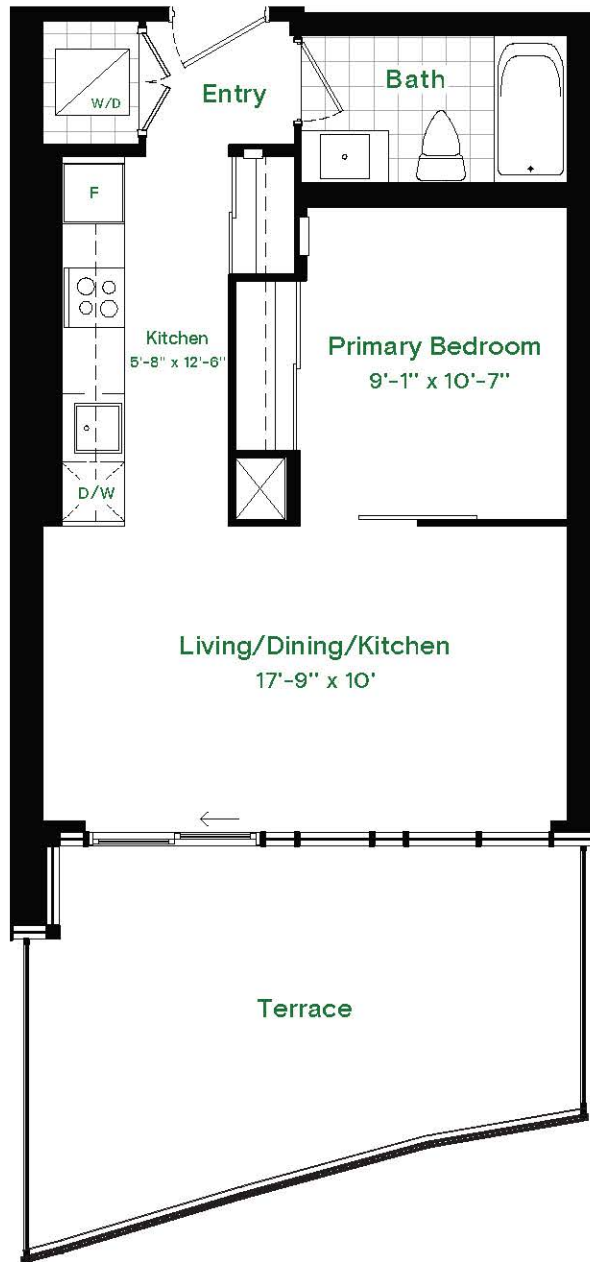

# VOYA

Floor 11-41

## Willow-T

One Bedroom

LIVING	536 SQ FT
TERRACE	243 SQ FT
TOTAL	779 SQ FT

ALL DIMENSIONS, AREAS AND DRAWINGS ARE APPROXIMATE. SIZES AND SPECIFICATIONS ARE SUBJECT TO CHANGE WITHOUT NOTICE. ALL ACTUAL USABLE FLOOR SPACE MAY VARY FROM THE STATED FLOOR AREA. BALCONIES SHOWN MAY CONTAIN TERRACE FLOOR TILES AND STEP UP TO BALCONY DOOR. SUITE PURCHASED MAY BE MIRROR IMAGE OF FLOOR PLAN LAYOUT SHOWN. E&OE.