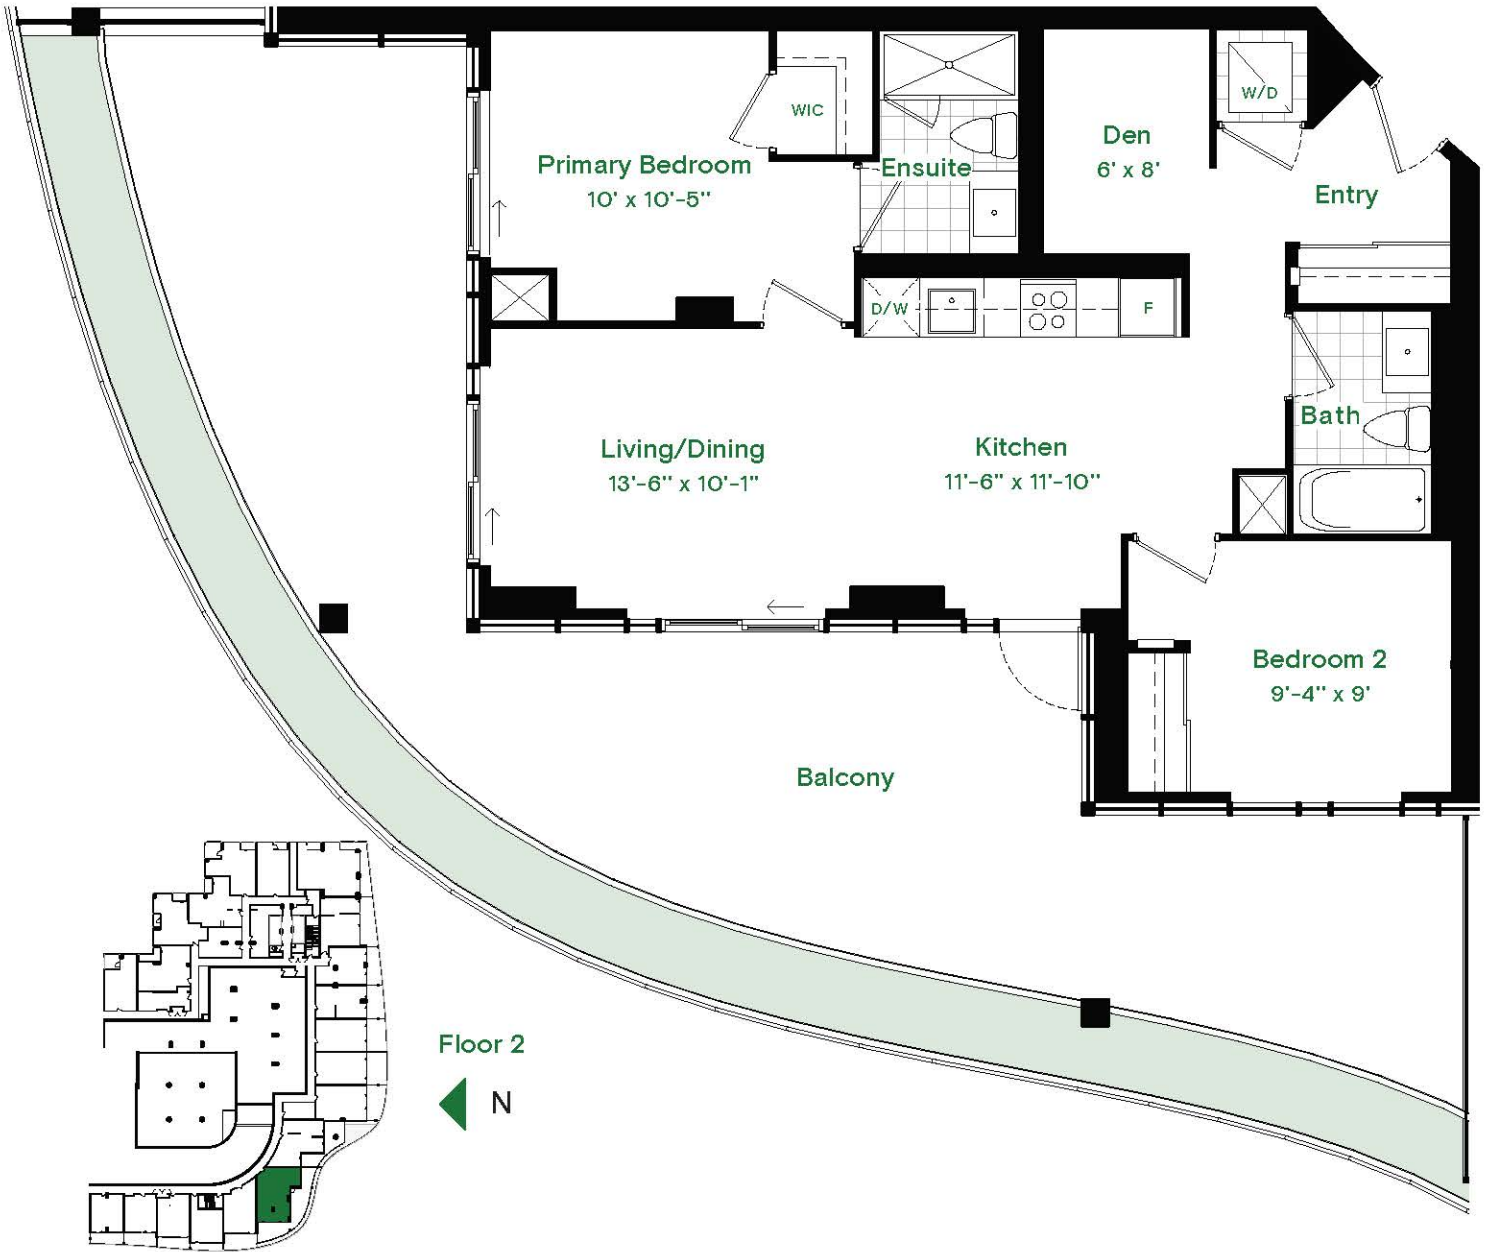

## Aloe

Two Bedroom + Den

LIVING	864 SQ FT
BALCONY	587 SQ FT
TOTAL	1451 SQ FT

ALL DIMENSIONS, AREAS AND DRAWINGS ARE APPROXIMATE. SIZES AND SPECIFICATIONS ARE SUBJECT TO CHANGE WITHOUT NOTICE. ALL ACTUAL USABLE FLOOR SPACE MAY VARY FROM THE STATED FLOOR AREA. BALCONIES SHOWN MAY CONTAIN TERRACE FLOOR TILES AND STEP UP TO BALCONY DOOR. SUITE PURCHASED MAY BE MIRROR IMAGE OF FLOOR PLAN LAYOUT SHOWN. E&O.E.