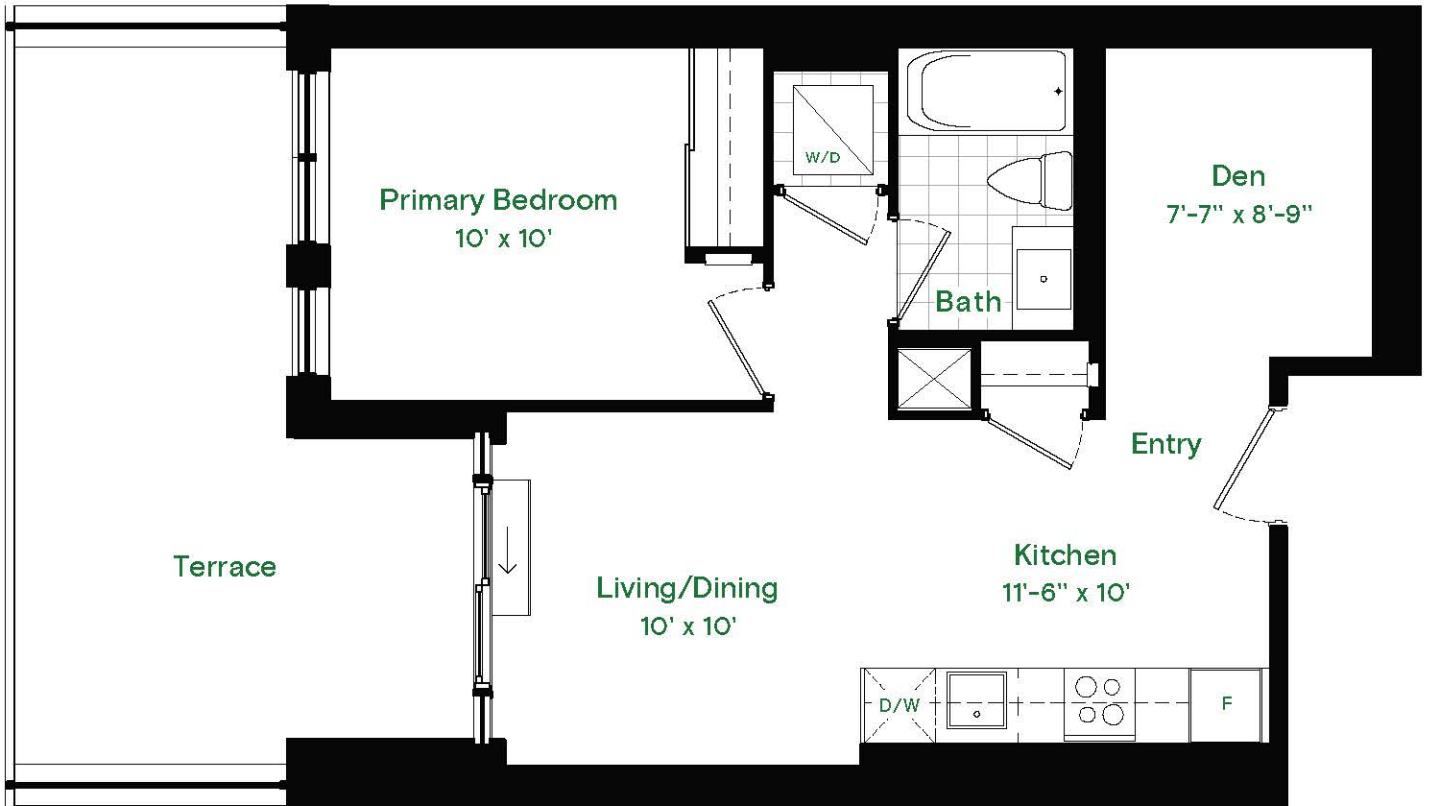

VOYA

Floor 6

Ash-T

One Bedroom + Den

LIVING	590 SQ FT
TERRACE	214 SQ FT
TOTAL	804 SQ FT

ALL DIMENSIONS, AREAS AND DRAWINGS ARE APPROXIMATE. SIZES AND SPECIFICATIONS ARE SUBJECT TO CHANGE WITHOUT NOTICE. ALL ACTUAL USABLE FLOOR SPACE MAY VARY FROM THE STATED FLOOR AREA. BALCONIES SHOWN MAY CONTAIN TERRACE FLOOR TILES AND STEP UP TO BALCONY DOOR. SUITE PURCHASED MAY BE MIRROR IMAGE OF FLOOR PLAN LAYOUT SHOWN. E&O.E.