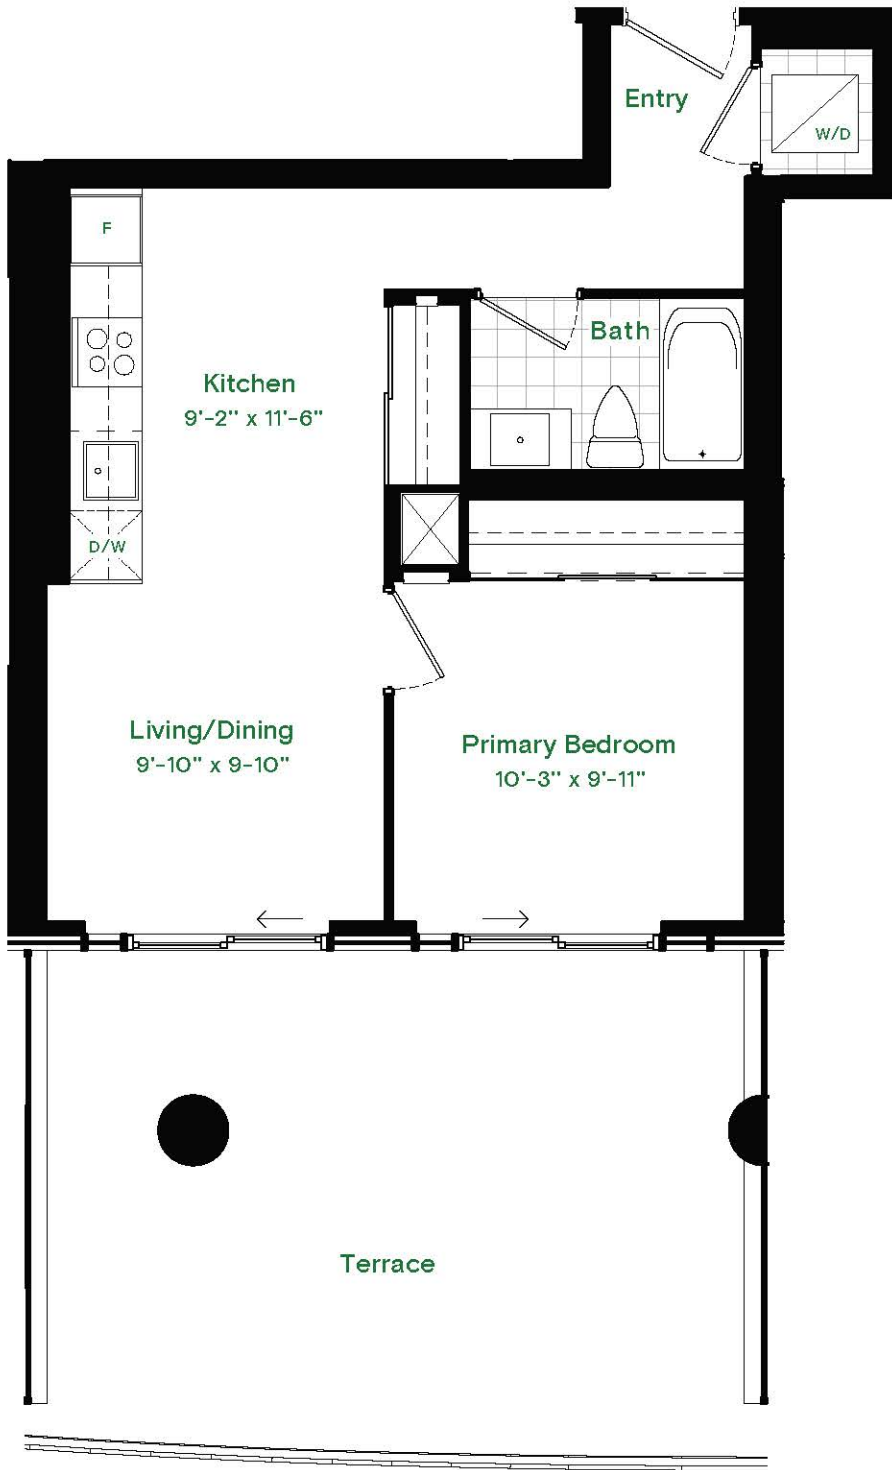

VOYA

Floor 6

Bamboo

One Bedroom

LIVING	522 SQ FT
TERRACE	317 SQ FT
TOTAL	839 SQ FT

ALL DIMENSIONS, AREAS AND DRAWINGS ARE APPROXIMATE. SIZES AND SPECIFICATIONS ARE SUBJECT TO CHANGE WITHOUT NOTICE. ALL ACTUAL USABLE FLOOR SPACE MAY VARY FROM THE STATED FLOOR AREA. BALCONIES SHOWN MAY CONTAIN TERRACE FLOOR TILES AND STEP UP TO BALCONY DOOR. SUITE PURCHASED MAY BE MIRROR IMAGE OF FLOOR PLAN LAYOUT SHOWN. E&O.E.