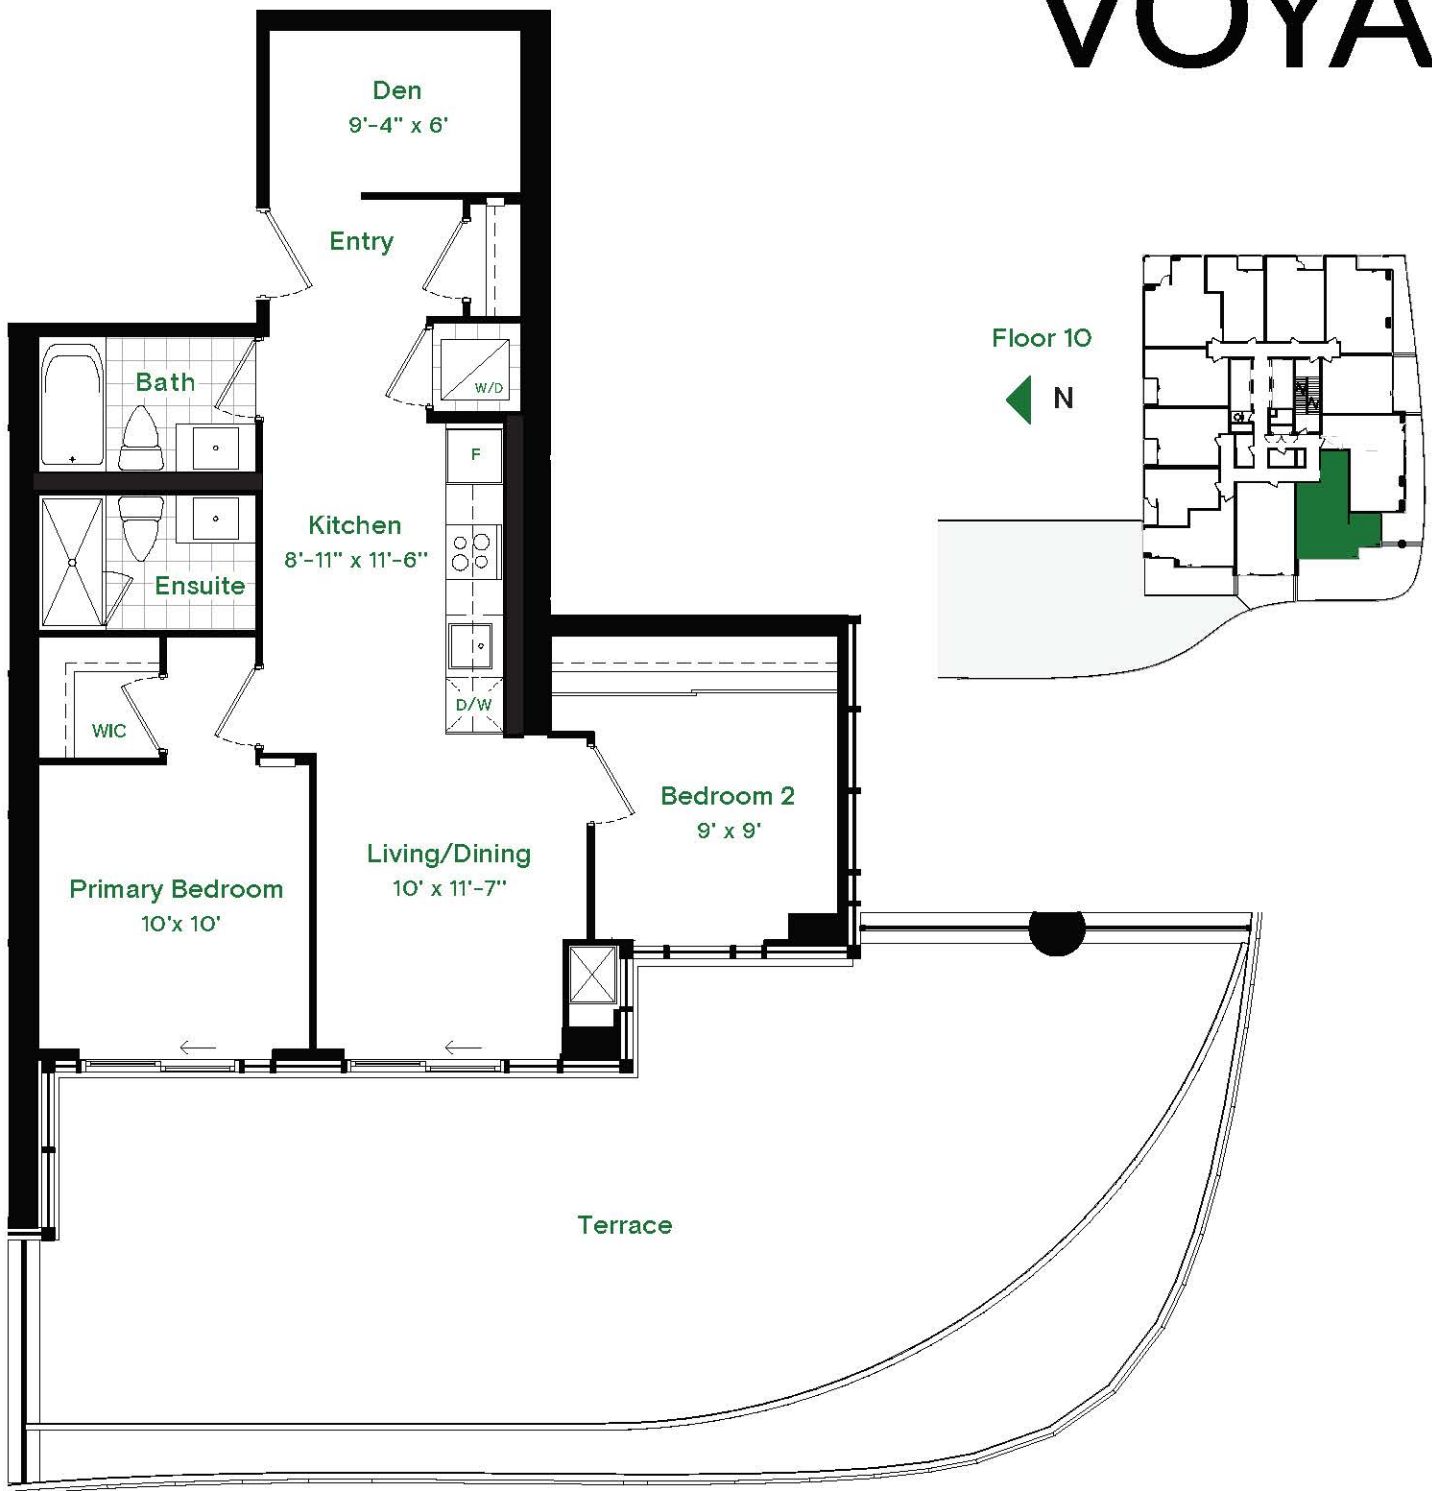

VOYA

Basil

Two Bedroom + Den

LIVING	796 SQ FT
TERRACE	584 SQ FT
TOTAL	1380 SQ FT

ALL DIMENSIONS, AREAS AND DRAWINGS ARE APPROXIMATE. SIZES AND SPECIFICATIONS ARE SUBJECT TO CHANGE WITHOUT NOTICE. ALL ACTUAL USABLE FLOOR SPACE MAY VARY FROM THE STATED FLOOR AREA. BALCONIES SHOWN MAY CONTAIN TERRACE FLOOR TILES AND STEP UP TO BALCONY DOOR. SUITE PURCHASED MAY BE MIRROR IMAGE OF FLOOR PLAN LAYOUT SHOWN. E&OE.