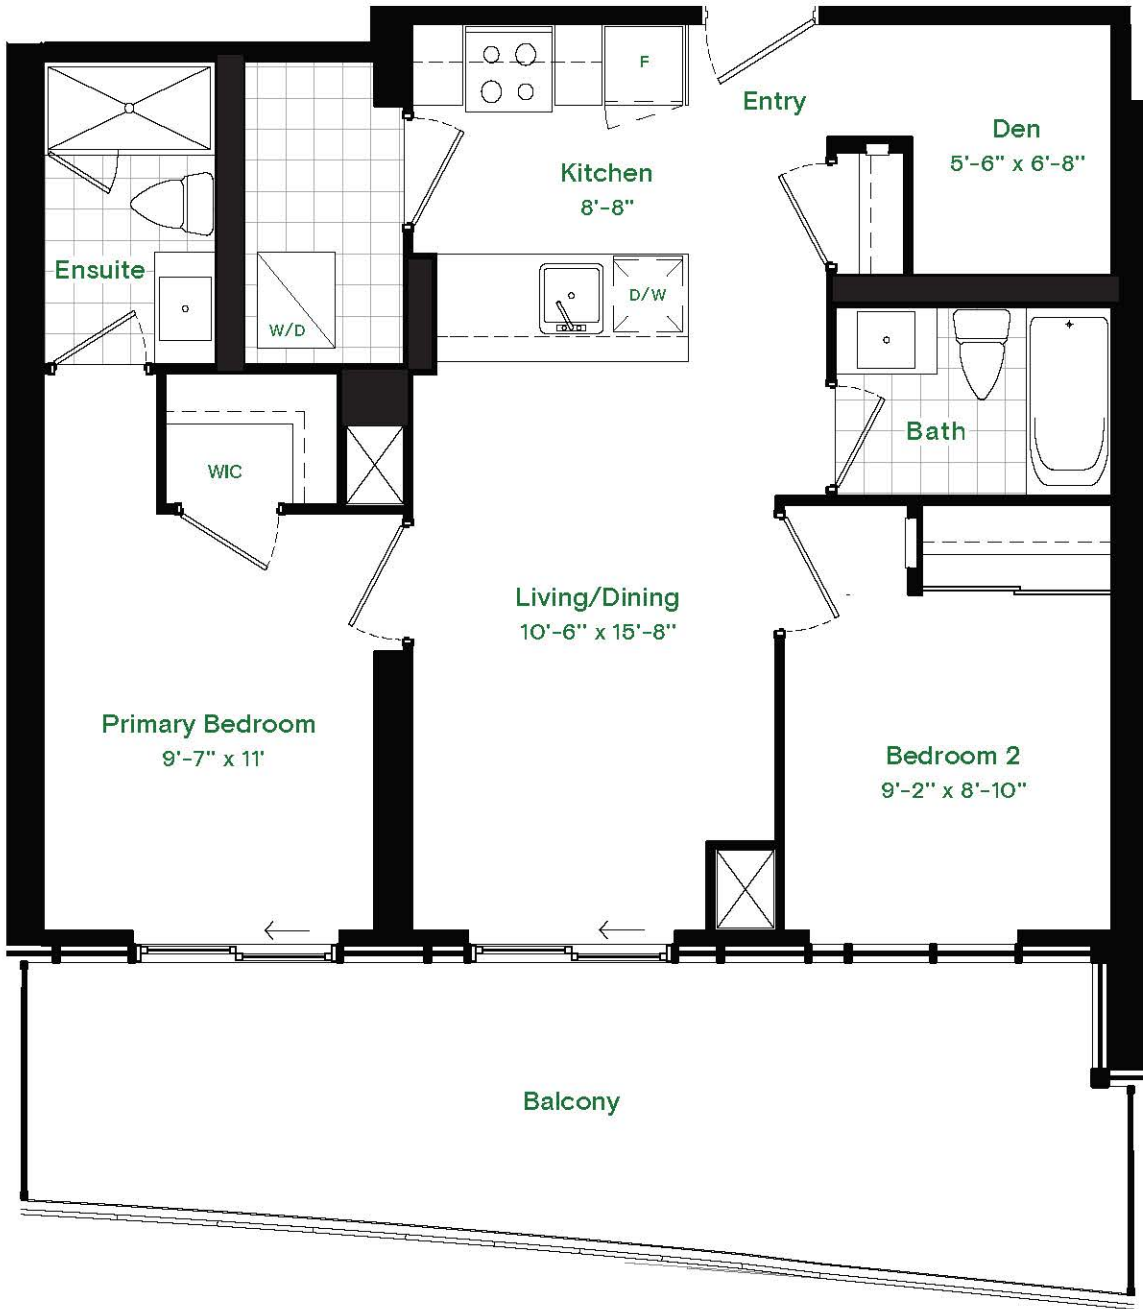

VOYA

Floor 4

Berry

Two Bedroom + Den

LIVING	796 SQ FT
BALCONY	216 SQ FT
TOTAL	1,012 SQ FT

ALL DIMENSIONS, AREAS AND DRAWINGS ARE APPROXIMATE. SIZES AND SPECIFICATIONS ARE SUBJECT TO CHANGE WITHOUT NOTICE. ALL ACTUAL USABLE FLOOR SPACE MAY VARY FROM THE STATED FLOOR AREA. BALCONIES SHOWN MAY CONTAIN TERRACE FLOOR TILES AND STEP UP TO BALCONY DOOR. SUITE PURCHASED MAY BE MIRROR IMAGE OF FLOOR PLAN LAYOUT SHOWN. E&O.E.