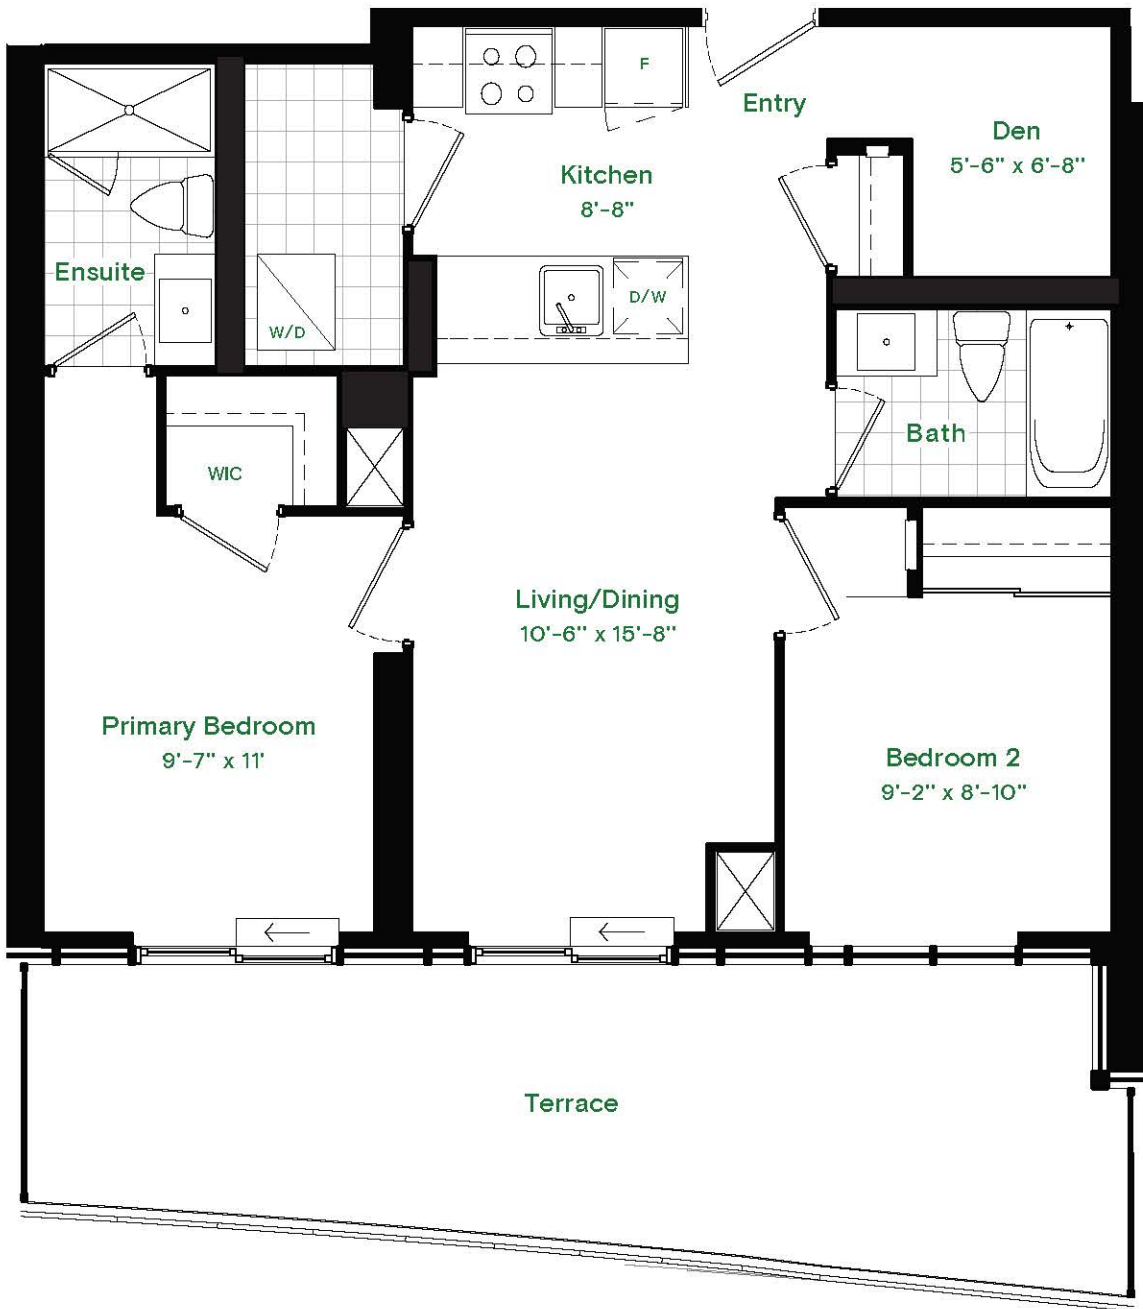

# VOYA

Floor 3

## Berry-T

Two Bedroom + Den

LIVING	796 SQ FT
BALCONY	245 SQ FT
TOTAL	1,041 SQ FT

ALL DIMENSIONS, AREAS AND DRAWINGS ARE APPROXIMATE. SIZES AND SPECIFICATIONS ARE SUBJECT TO CHANGE WITHOUT NOTICE. ALL ACTUAL USABLE FLOOR SPACE MAY VARY FROM THE STATED FLOOR AREA. BALCONIES SHOWN MAY CONTAIN TERRACE FLOOR TILES AND STEP UP TO BALCONY DOOR. SUITE PURCHASED MAY BE MIRROR IMAGE OF FLOOR PLAN LAYOUT SHOWN. E&O.E.