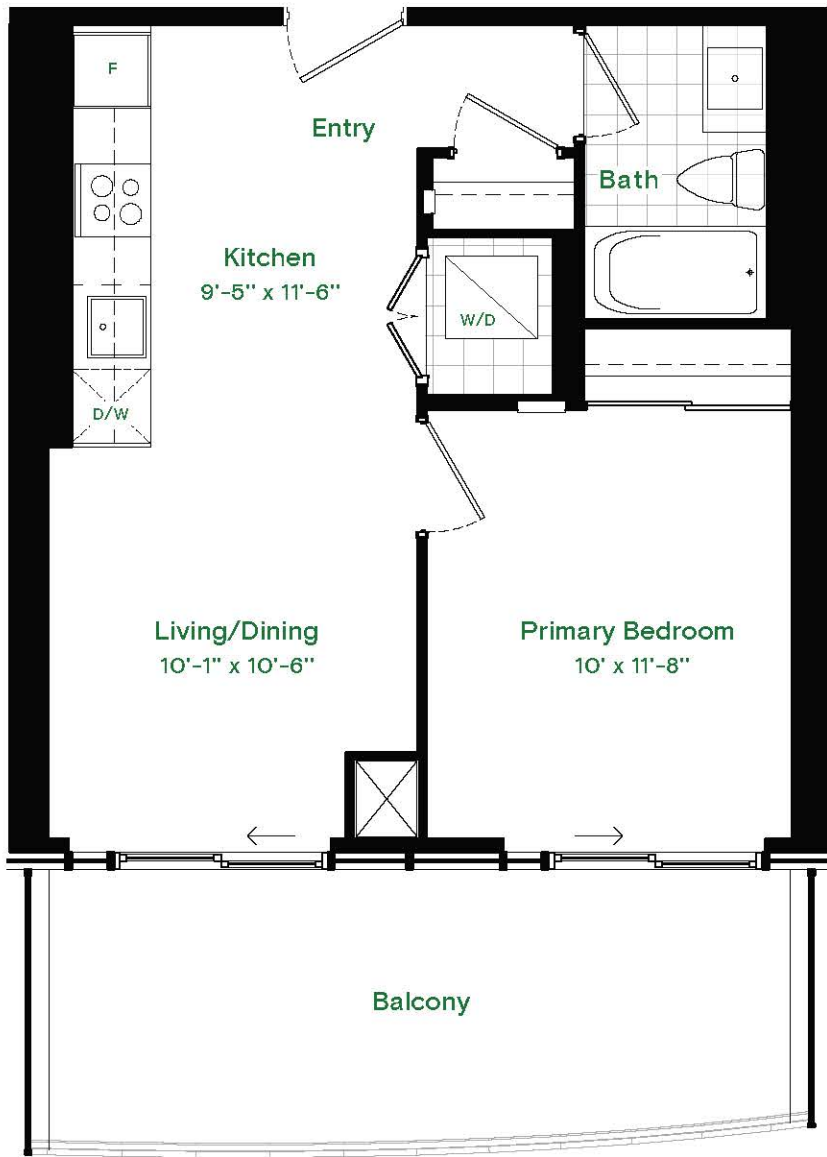

## Bluebell

One Bedroom

LIVING	503 SQ FT
BALCONY	163 SQ FT
TOTAL	666 SQ FT

ALL DIMENSIONS, AREAS AND DRAWINGS ARE APPROXIMATE. SIZES AND SPECIFICATIONS ARE SUBJECT TO CHANGE WITHOUT NOTICE. ALL ACTUAL USABLE FLOOR SPACE MAY VARY FROM THE STATED FLOOR AREA. BALCONIES SHOWN MAY CONTAIN TERRACE FLOOR TILES AND STEP UP TO BALCONY DOOR. SUITE PURCHASED MAY BE MIRROR IMAGE OF FLOOR PLAN LAYOUT SHOWN. E&OE.