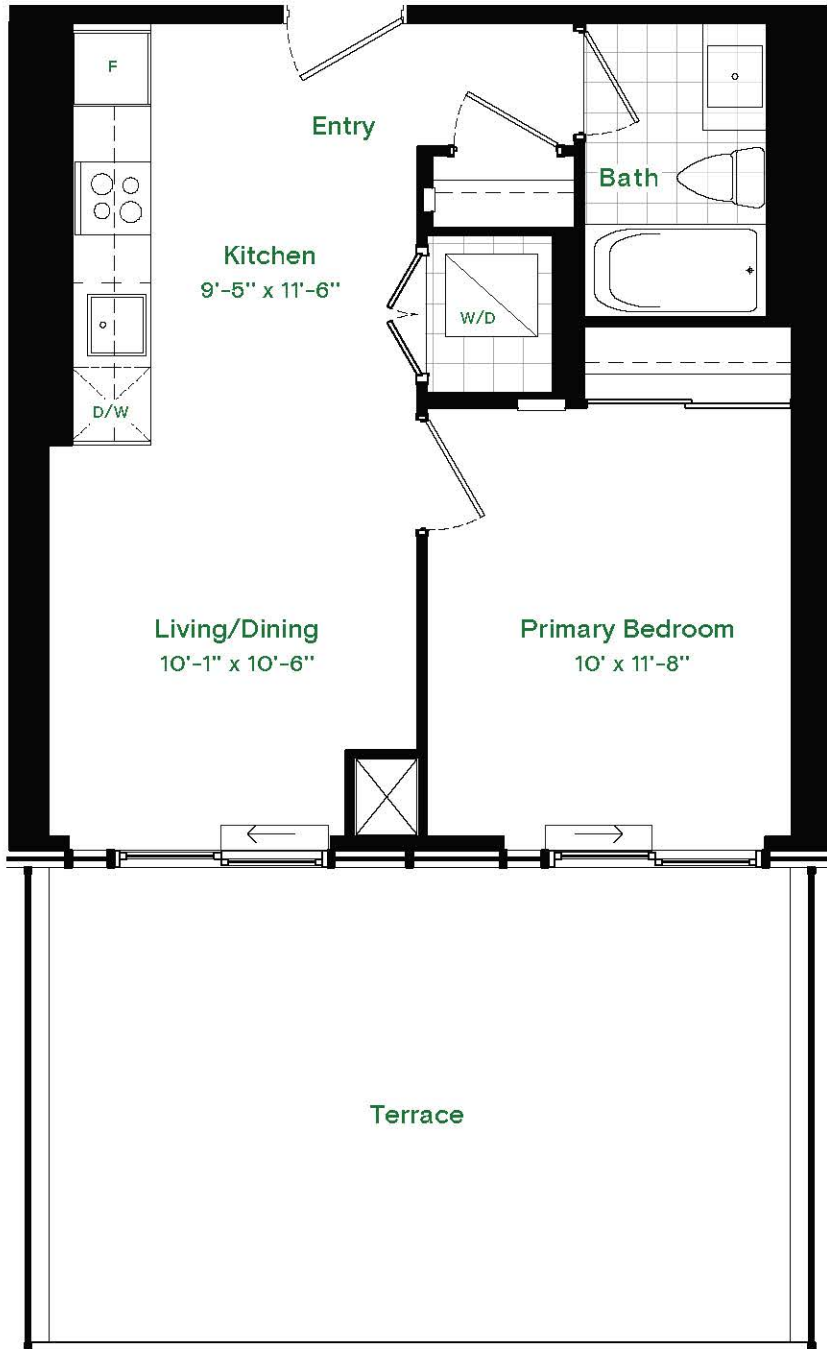

VOYA

Floor 8

Bluebell-T

One Bedroom

LIVING	503 SQ FT
TERRACE	280 SQ FT
TOTAL	783 SQ FT

ALL DIMENSIONS, AREAS AND DRAWINGS ARE APPROXIMATE. SIZES AND SPECIFICATIONS ARE SUBJECT TO CHANGE WITHOUT NOTICE. ALL ACTUAL USABLE FLOOR SPACE MAY VARY FROM THE STATED FLOOR AREA. BALCONIES SHOWN MAY CONTAIN TERRACE FLOOR TILES AND STEP UP TO BALCONY DOOR. SUITE PURCHASED MAY BE MIRROR IMAGE OF FLOOR PLAN LAYOUT SHOWN. E&O.E.