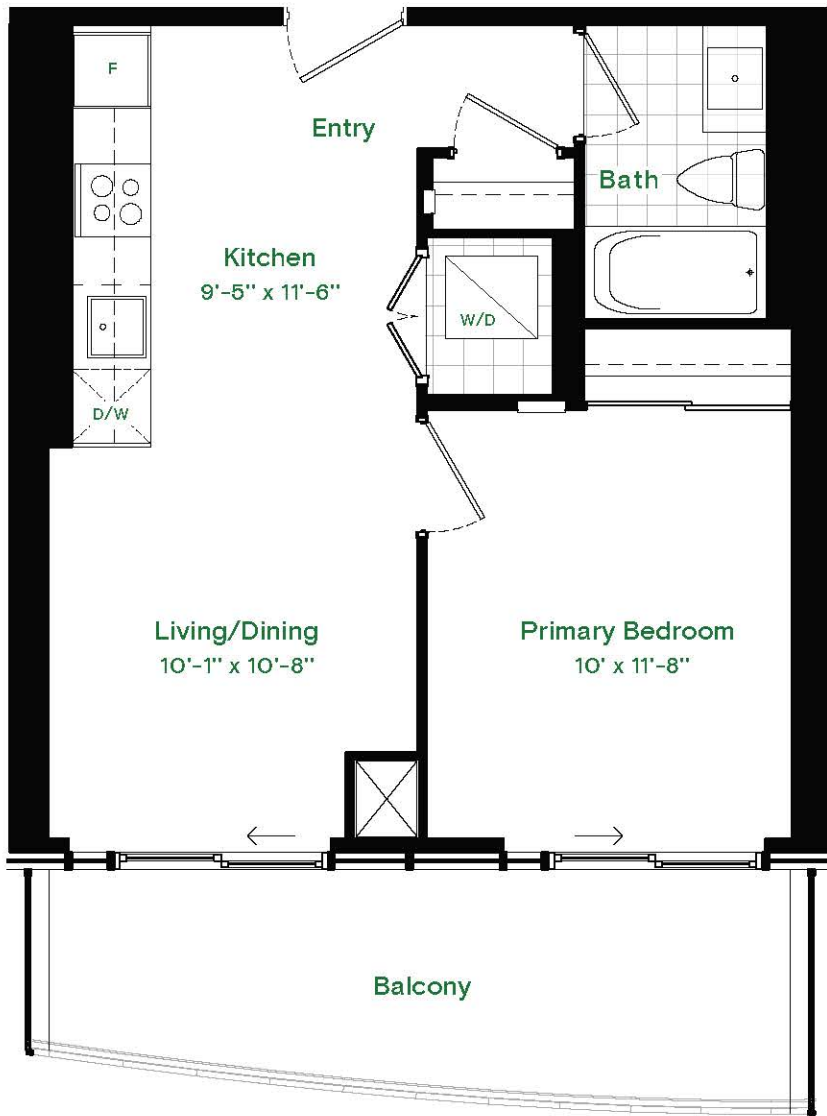

VOYA

Bluebell 1

One Bedroom

LIVING	503 SQ FT
BALCONY	154 SQ FT
TOTAL	657 SQ FT

ALL DIMENSIONS, AREAS AND DRAWINGS ARE APPROXIMATE. SIZES AND SPECIFICATIONS ARE SUBJECT TO CHANGE WITHOUT NOTICE. ALL ACTUAL USABLE FLOOR SPACE MAY VARY FROM THE STATED FLOOR AREA. BALCONIES SHOWN MAY CONTAIN TERRACE FLOOR TILES AND STEP UP TO BALCONY DOOR. SUITE PURCHASED MAY BE MIRROR IMAGE OF FLOOR PLAN LAYOUT SHOWN. E&OE.