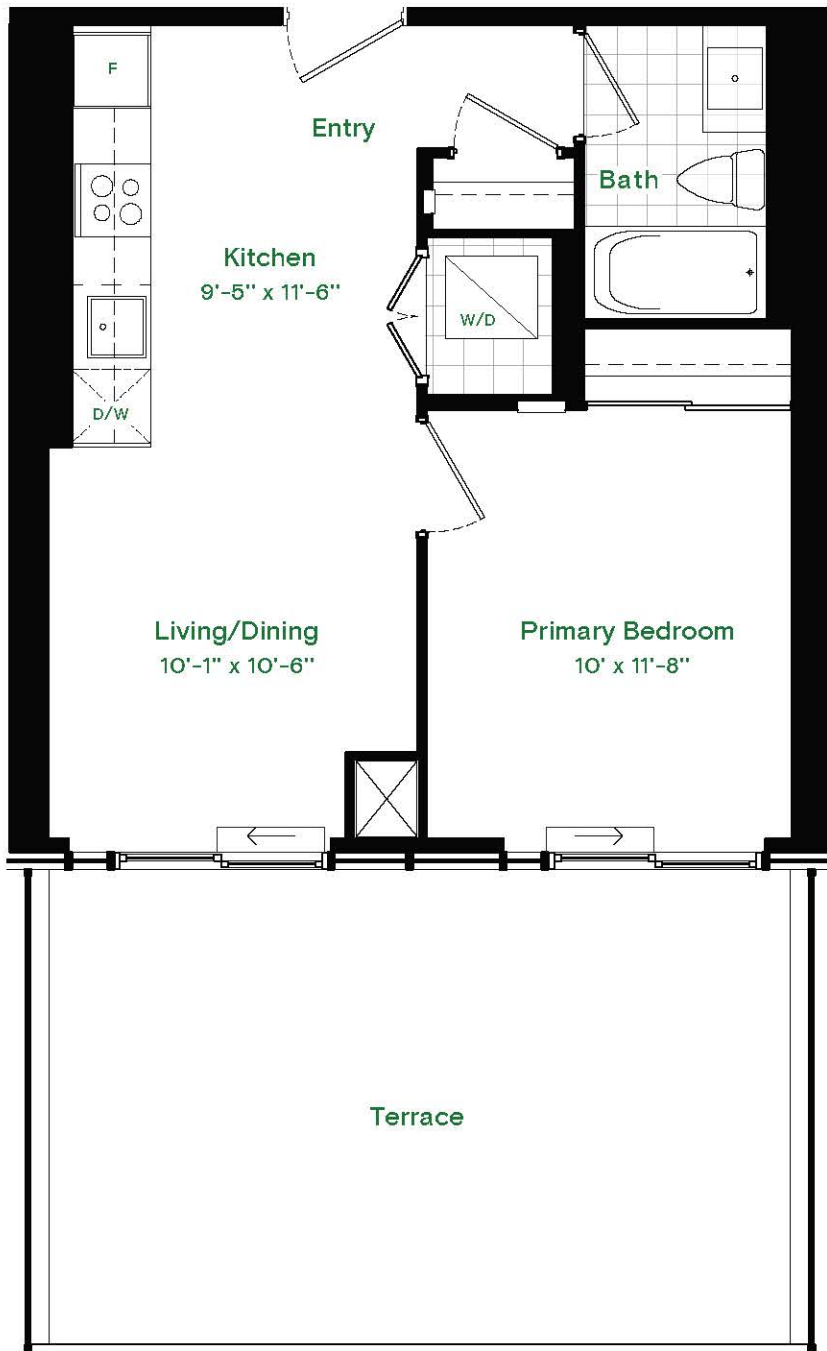

VOYA

Floor 8

Bluebell-T1

One Bedroom

LIVING	503 SQ FT
TERRACE	280 SQ FT
TOTAL	783 SQ FT

ALL DIMENSIONS, AREAS AND DRAWINGS ARE APPROXIMATE. SIZES AND SPECIFICATIONS ARE SUBJECT TO CHANGE WITHOUT NOTICE. ALL ACTUAL USABLE FLOOR SPACE MAY VARY FROM THE STATED FLOOR AREA. BALCONIES SHOWN MAY CONTAIN TERRACE FLOOR TILES AND STEP UP TO BALCONY DOOR. SUITE PURCHASED MAY BE MIRROR IMAGE OF FLOOR PLAN LAYOUT SHOWN. E&O.E.