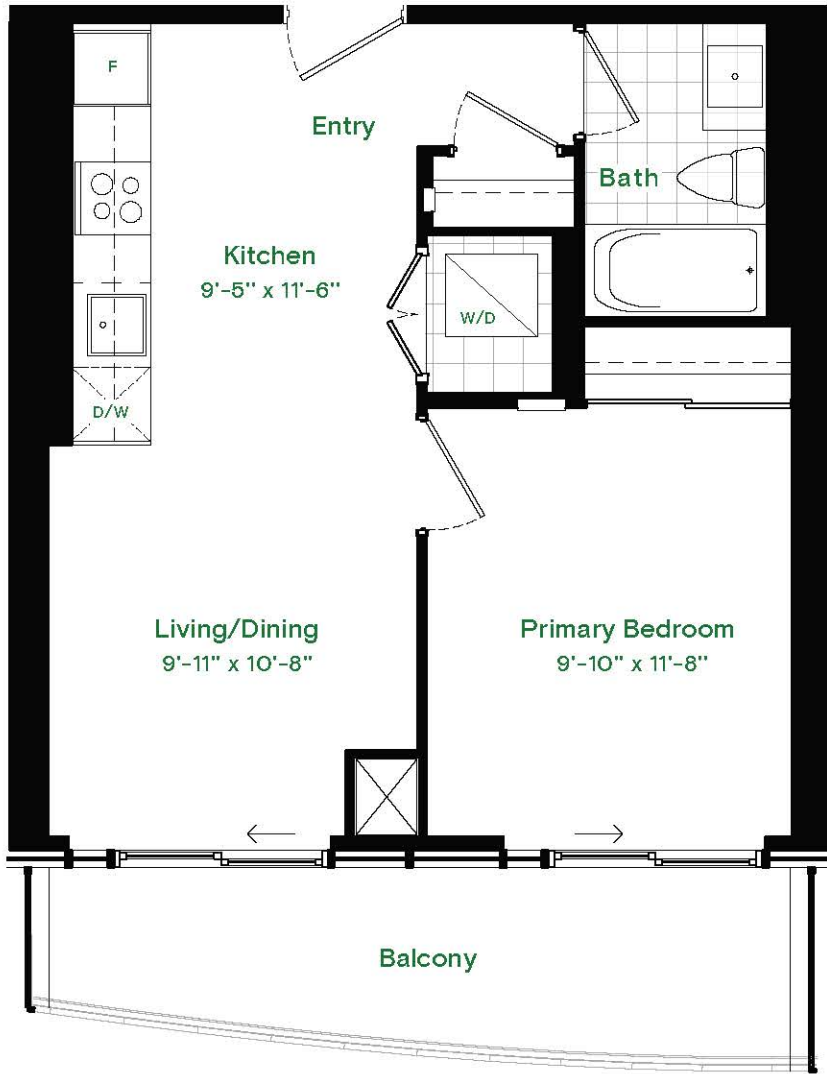

VOYA

Bluebell 2

One Bedroom

LIVING	503 SQ FT
BALCONY	126 SQ FT
TOTAL	629 SQ FT

ALL DIMENSIONS, AREAS AND DRAWINGS ARE APPROXIMATE. SIZES AND SPECIFICATIONS ARE SUBJECT TO CHANGE WITHOUT NOTICE. ALL ACTUAL USABLE FLOOR SPACE MAY VARY FROM THE STATED FLOOR AREA. BALCONIES SHOWN MAY CONTAIN TERRACE FLOOR TILES AND STEP UP TO BALCONY DOOR. SUITE PURCHASED MAY BE MIRROR IMAGE OF FLOOR PLAN LAYOUT SHOWN. E&OE.