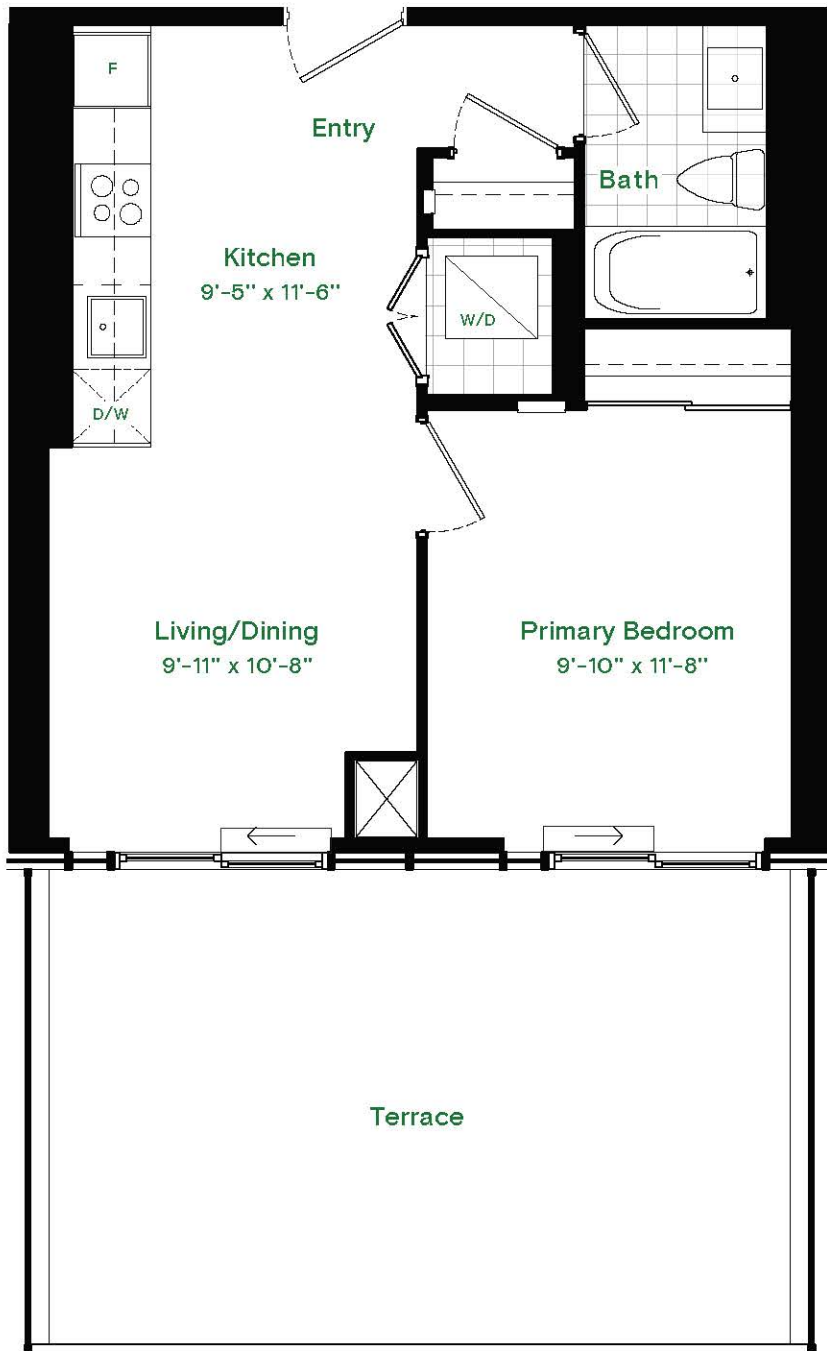

VOYA

Floor 8

Bluebell-T2

One Bedroom

LIVING	503 SQ FT
TERRACE	280 SQ FT
TOTAL	783 SQ FT

ALL DIMENSIONS, AREAS AND DRAWINGS ARE APPROXIMATE. SIZES AND SPECIFICATIONS ARE SUBJECT TO CHANGE WITHOUT NOTICE. ALL ACTUAL USABLE FLOOR SPACE MAY VARY FROM THE STATED FLOOR AREA. BALCONIES SHOWN MAY CONTAIN TERRACE FLOOR TILES AND STEP UP TO BALCONY DOOR. SUITE PURCHASED MAY BE MIRROR IMAGE OF FLOOR PLAN LAYOUT SHOWN. E&O.E.