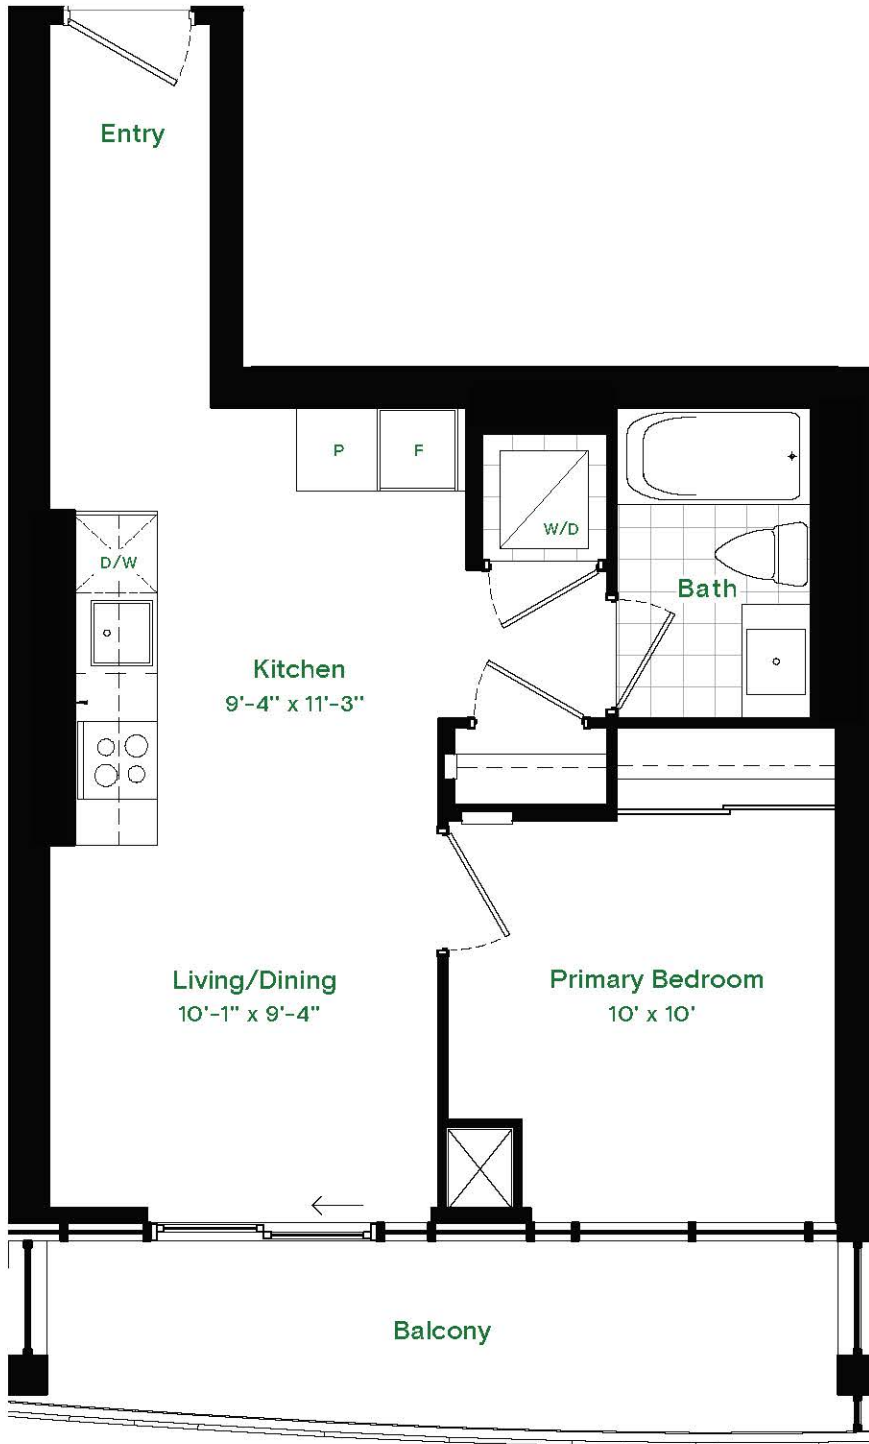

VOYA

Boxwood

One Bedroom

LIVING	543 SQ FT
BALCONY	108 SQ FT
TOTAL	651 SQ FT

ALL DIMENSIONS, AREAS AND DRAWINGS ARE APPROXIMATE. SIZES AND SPECIFICATIONS ARE SUBJECT TO CHANGE WITHOUT NOTICE. ALL ACTUAL USABLE FLOOR SPACE MAY VARY FROM THE STATED FLOOR AREA. BALCONIES SHOWN MAY CONTAIN TERRACE FLOOR TILES AND STEP UP TO BALCONY DOOR. SUITE PURCHASED MAY BE MIRROR IMAGE OF FLOOR PLAN LAYOUT SHOWN. E&O.E.