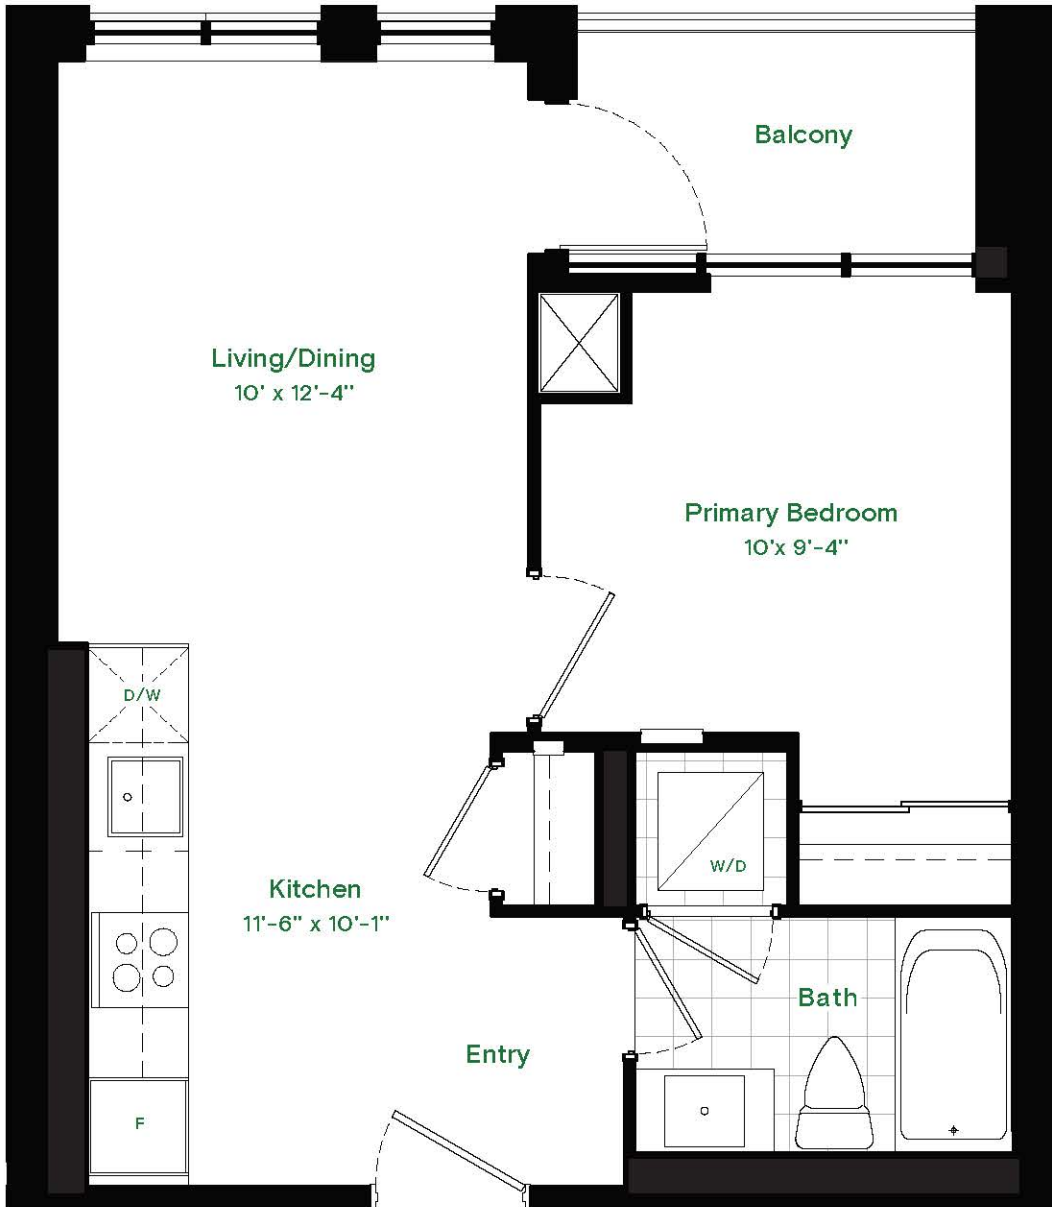

VOYA

Cactus

One Bedroom

LIVING	505 SQ FT
BALCONY	43 SQ FT
TOTAL	548 SQ FT

ALL DIMENSIONS, AREAS AND DRAWINGS ARE APPROXIMATE. SIZES AND SPECIFICATIONS ARE SUBJECT TO CHANGE WITHOUT NOTICE. ALL ACTUAL USABLE FLOOR SPACE MAY VARY FROM THE STATED FLOOR AREA. BALCONIES SHOWN MAY CONTAIN TERRACE FLOOR TILES AND STEP UP TO BALCONY DOOR. SUITE PURCHASED MAY BE MIRROR IMAGE OF FLOOR PLAN LAYOUT SHOWN. E&O.E.