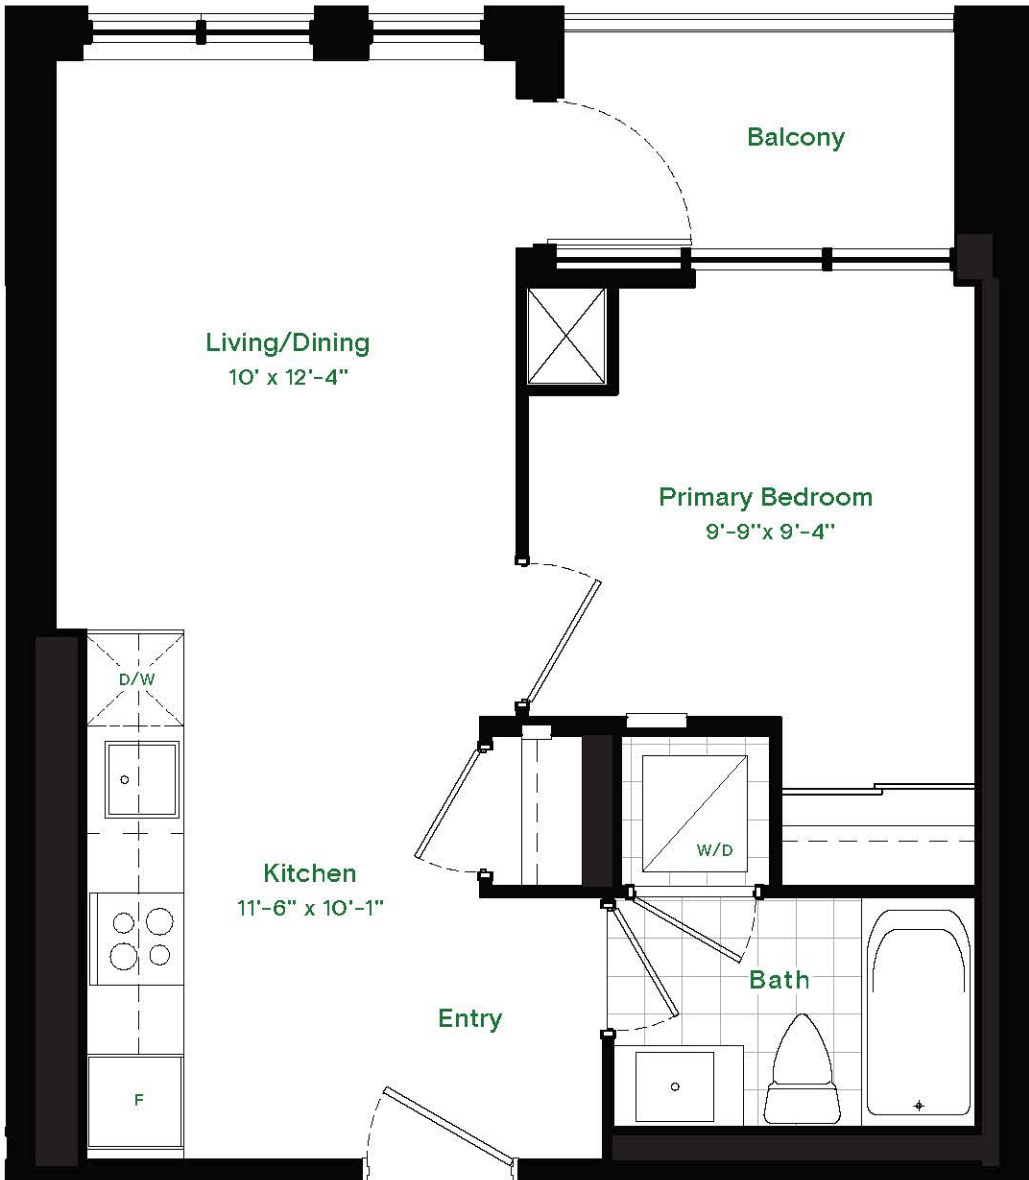

## Cactus 1

One Bedroom

LIVING	505 SQ FT
BALCONY	44 SQ FT
TOTAL	549 SQ FT

ALL DIMENSIONS, AREAS AND DRAWINGS ARE APPROXIMATE. SIZES AND SPECIFICATIONS ARE SUBJECT TO CHANGE WITHOUT NOTICE. ALL ACTUAL USABLE FLOOR SPACE MAY VARY FROM THE STATED FLOOR AREA. BALCONIES SHOWN MAY CONTAIN TERRACE FLOOR TILES AND STEP UP TO BALCONY DOOR. SUITE PURCHASED MAY BE MIRROR IMAGE OF FLOOR PLAN LAYOUT SHOWN. E&O.E.