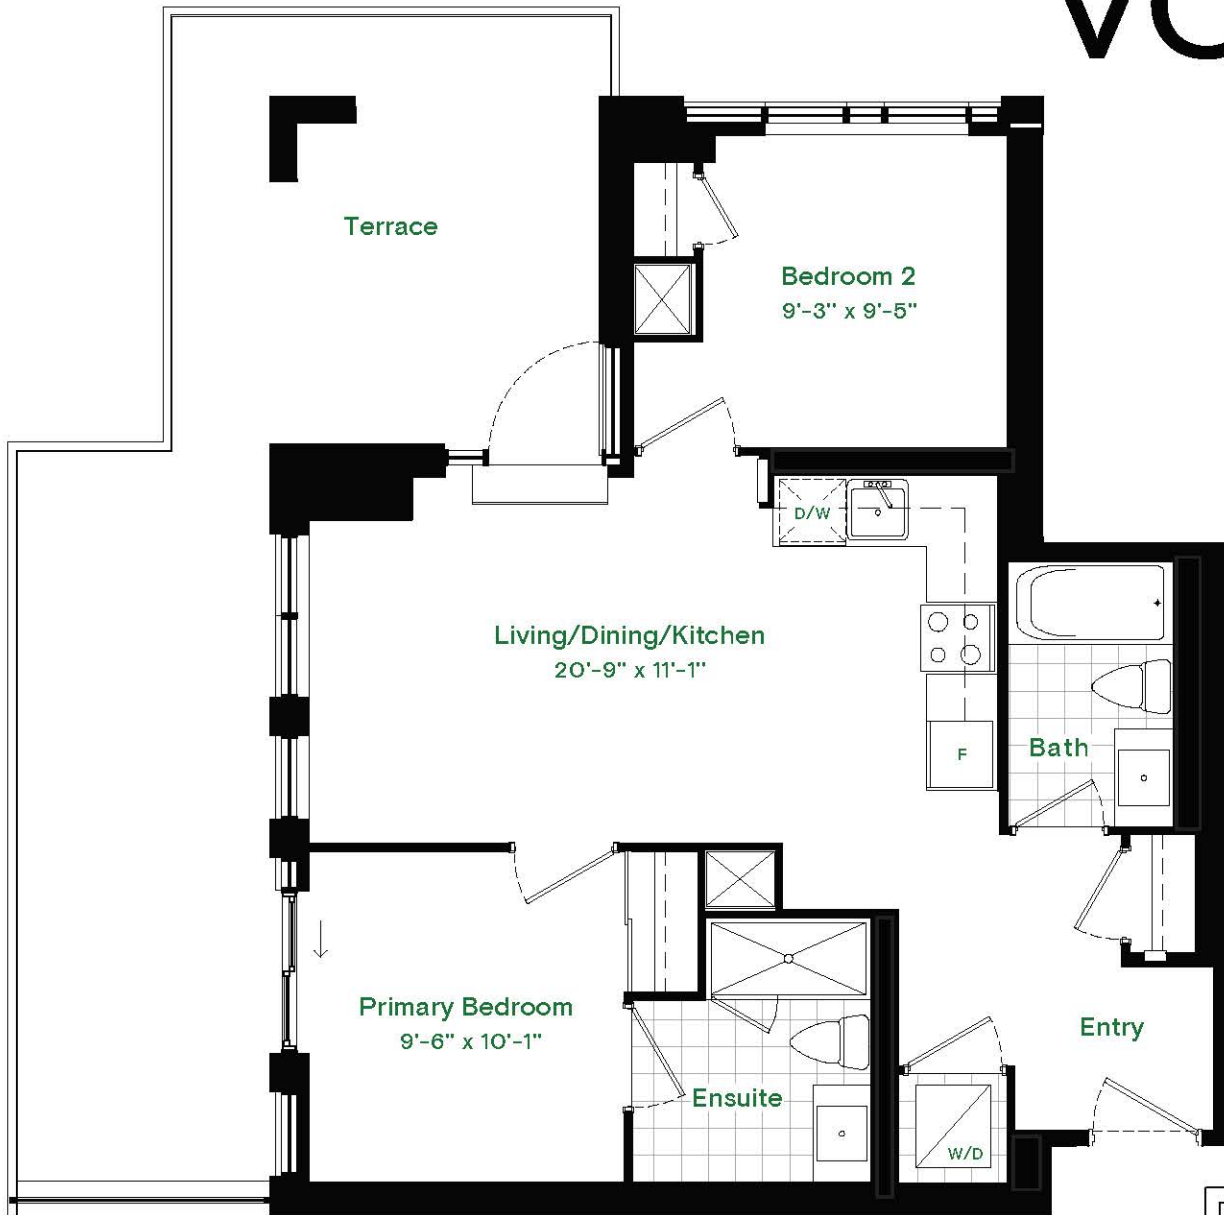

VOYA

Capital-T

Two Bedroom

LIVING	759 SQ FT
TERRACE	357 SQ FT
TOTAL	1116 SQ FT

ALL DIMENSIONS, AREAS AND DRAWINGS ARE APPROXIMATE. SIZES AND SPECIFICATIONS ARE SUBJECT TO CHANGE WITHOUT NOTICE. ALL ACTUAL USABLE FLOOR SPACE MAY VARY FROM THE STATED FLOOR AREA. BALCONIES SHOWN MAY CONTAIN TERRACE FLOOR TILES AND STEP UP TO BALCONY DOOR. SUITE PURCHASED MAY BE MIRROR IMAGE OF FLOOR PLAN LAYOUT SHOWN. E&O.E.