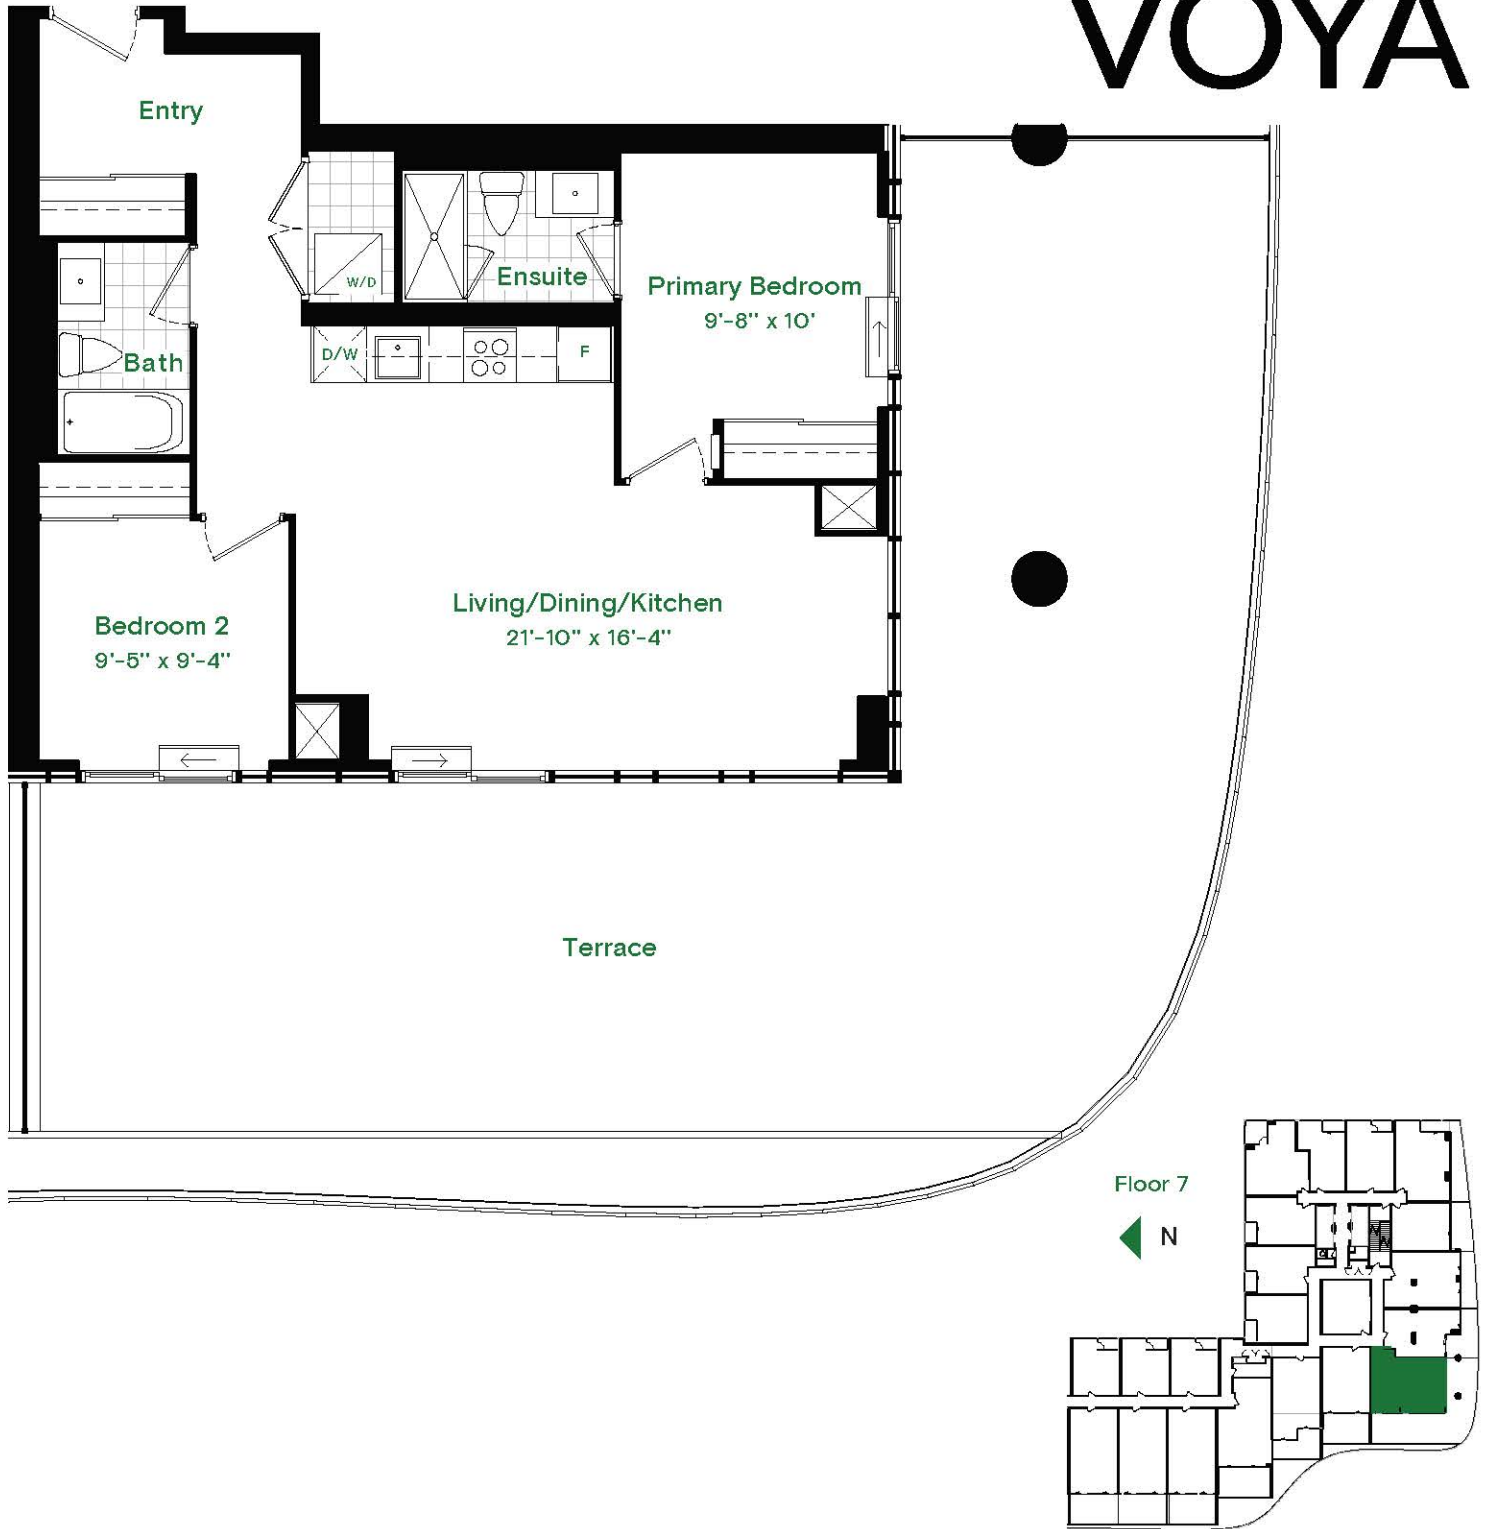

VOYA

Chesnut

Two Bedroom

LIVING	839 SQ FT
TERRACE	904 SQ FT
TOTAL	1738 SQ FT

ALL DIMENSIONS, AREAS AND DRAWINGS ARE APPROXIMATE. SIZES AND SPECIFICATIONS ARE SUBJECT TO CHANGE WITHOUT NOTICE. ALL ACTUAL USABLE FLOOR SPACE MAY VARY FROM THE STATED FLOOR AREA. BALCONIES SHOWN MAY CONTAIN TERRACE FLOOR TILES AND STEP UP TO BALCONY DOOR. SUITE PURCHASED MAY BE MIRROR IMAGE OF FLOOR PLAN LAYOUT SHOWN. E&O.E.