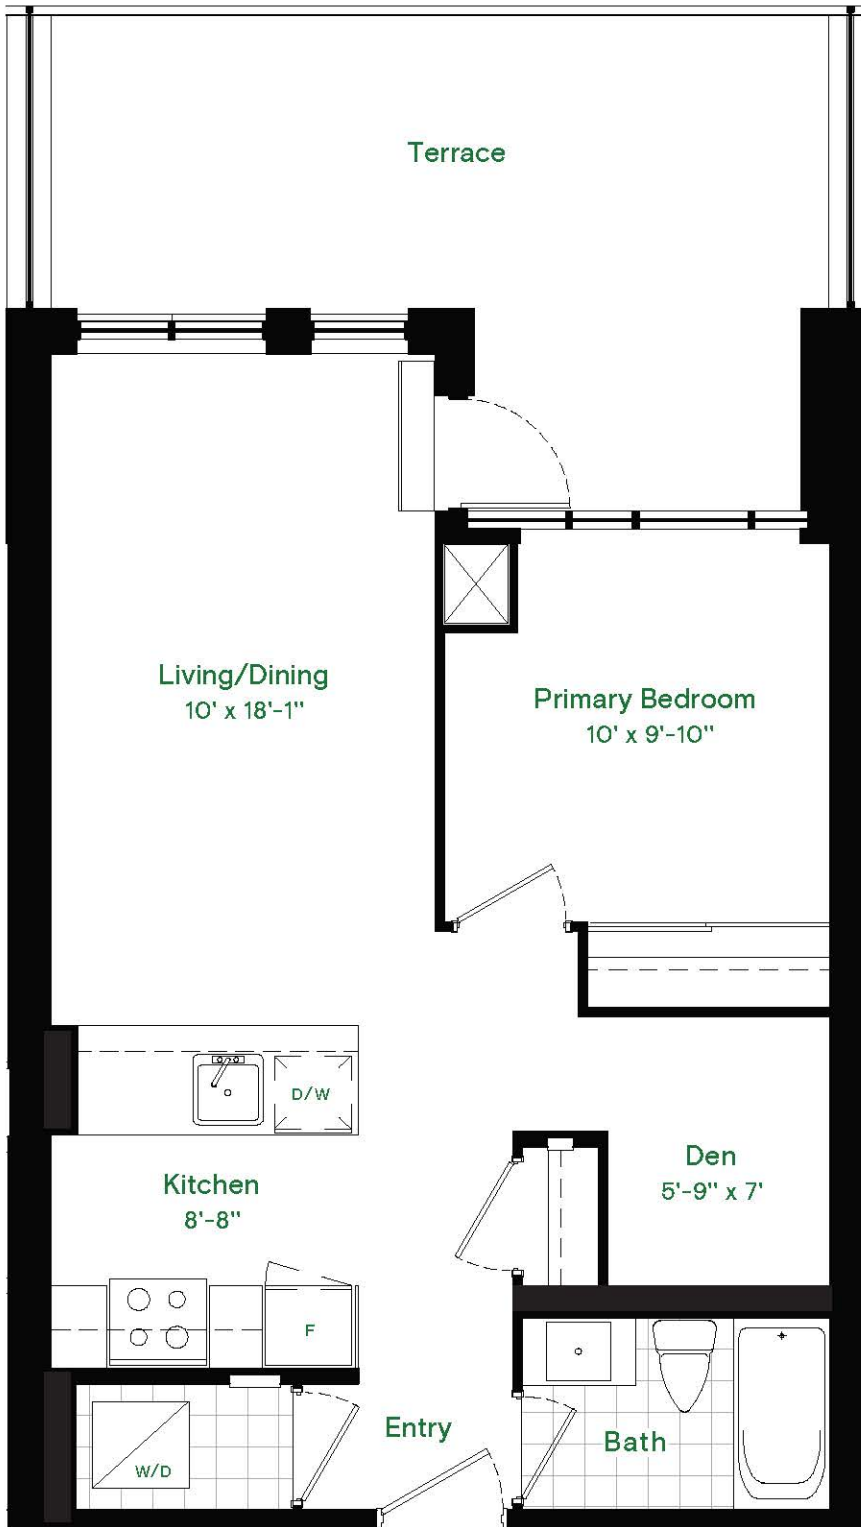

VOYA

Floor 6

City-T

One Bedroom + Den

LIVING	631 SQ FT
TERRACE	214 SQ FT
TOTAL	845 SQ FT

ALL DIMENSIONS, AREAS AND DRAWINGS ARE APPROXIMATE. SIZES AND SPECIFICATIONS ARE SUBJECT TO CHANGE WITHOUT NOTICE. ALL ACTUAL USABLE FLOOR SPACE MAY VARY FROM THE STATED FLOOR AREA. BALCONIES SHOWN MAY CONTAIN TERRACE FLOOR TILES AND STEP UP TO BALCONY DOOR. SUITE PURCHASED MAY BE MIRROR IMAGE OF FLOOR PLAN LAYOUT SHOWN. E&O.E.