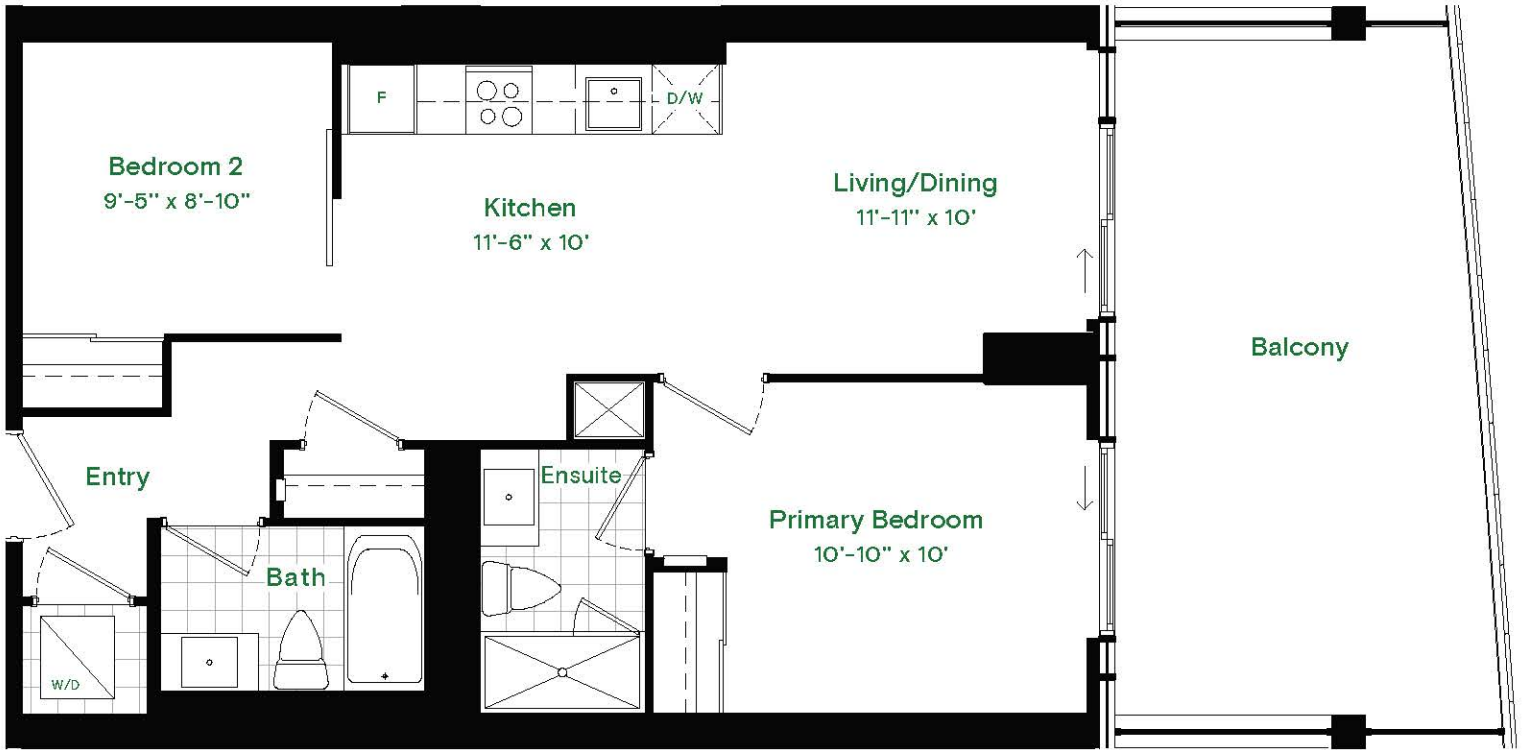

VOYA

Clover

Two Bedroom

LIVING	712 SQ FT
BALCONY	197-240 SQ FT
TOTAL	909-952 SQ FT

ALL DIMENSIONS, AREAS AND DRAWINGS ARE APPROXIMATE. SIZES AND SPECIFICATIONS ARE SUBJECT TO CHANGE WITHOUT NOTICE. ALL ACTUAL USABLE FLOOR SPACE MAY VARY FROM THE STATED FLOOR AREA. BALCONIES SHOWN MAY CONTAIN TERRACE FLOOR TILES AND STEP UP TO BALCONY DOOR. SUITE PURCHASED MAY BE MIRROR IMAGE OF FLOOR PLAN LAYOUT SHOWN. E&OE.