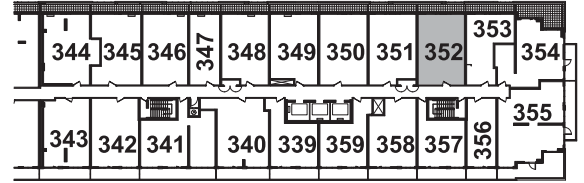

FLOOR 03
UNIT 342

2 BEDROOM

SUITE 342

SUITE AREA: 664 SQ. FT.
BALCONY: 95 SQ. FT.

FLOOR 03
UNIT 345

2 BEDROOM

SUITE 345

SUITE AREA: 666 SQ. FT.
BALCONY: 66 SQ. FT.