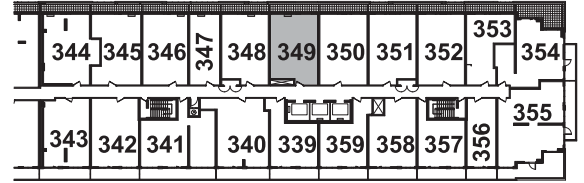

FLOOR 03
UNIT 358

1 BEDROOM
+FLEX

SUITE 358

SUITE AREA: 611 SQ. FT.
BALCONY: 95 SQ. FT.

FLOOR 03
UNIT 346

1 BEDROOM
+FLEX

SUITE 346

SUITE AREA: 655 SQ. FT.
BALCONY: 61 SQ. FT.

FLOOR 03
UNIT 348

1 BEDROOM
+FLEX

SUITE 348

SUITE AREA: 659 SQ. FT.
BALCONY: 63 SQ. FT.

FLOOR 03
UNIT 351

1 BEDROOM
+FLEX

SUITE 351

SUITE AREA: 662 SQ. FT.
BALCONY: 63 SQ. FT.

FLOOR 03
UNIT 343

1 BEDROOM
+FLEX

SUITE 343

SUITE AREA: 680 SQ. FT.
BALCONY: 98 SQ. FT.

FLOOR 03
UNIT 349

2 BEDROOM

SUITE 349

SUITE AREA: 661 SQ. FT.
BALCONY: 64 SQ. FT.