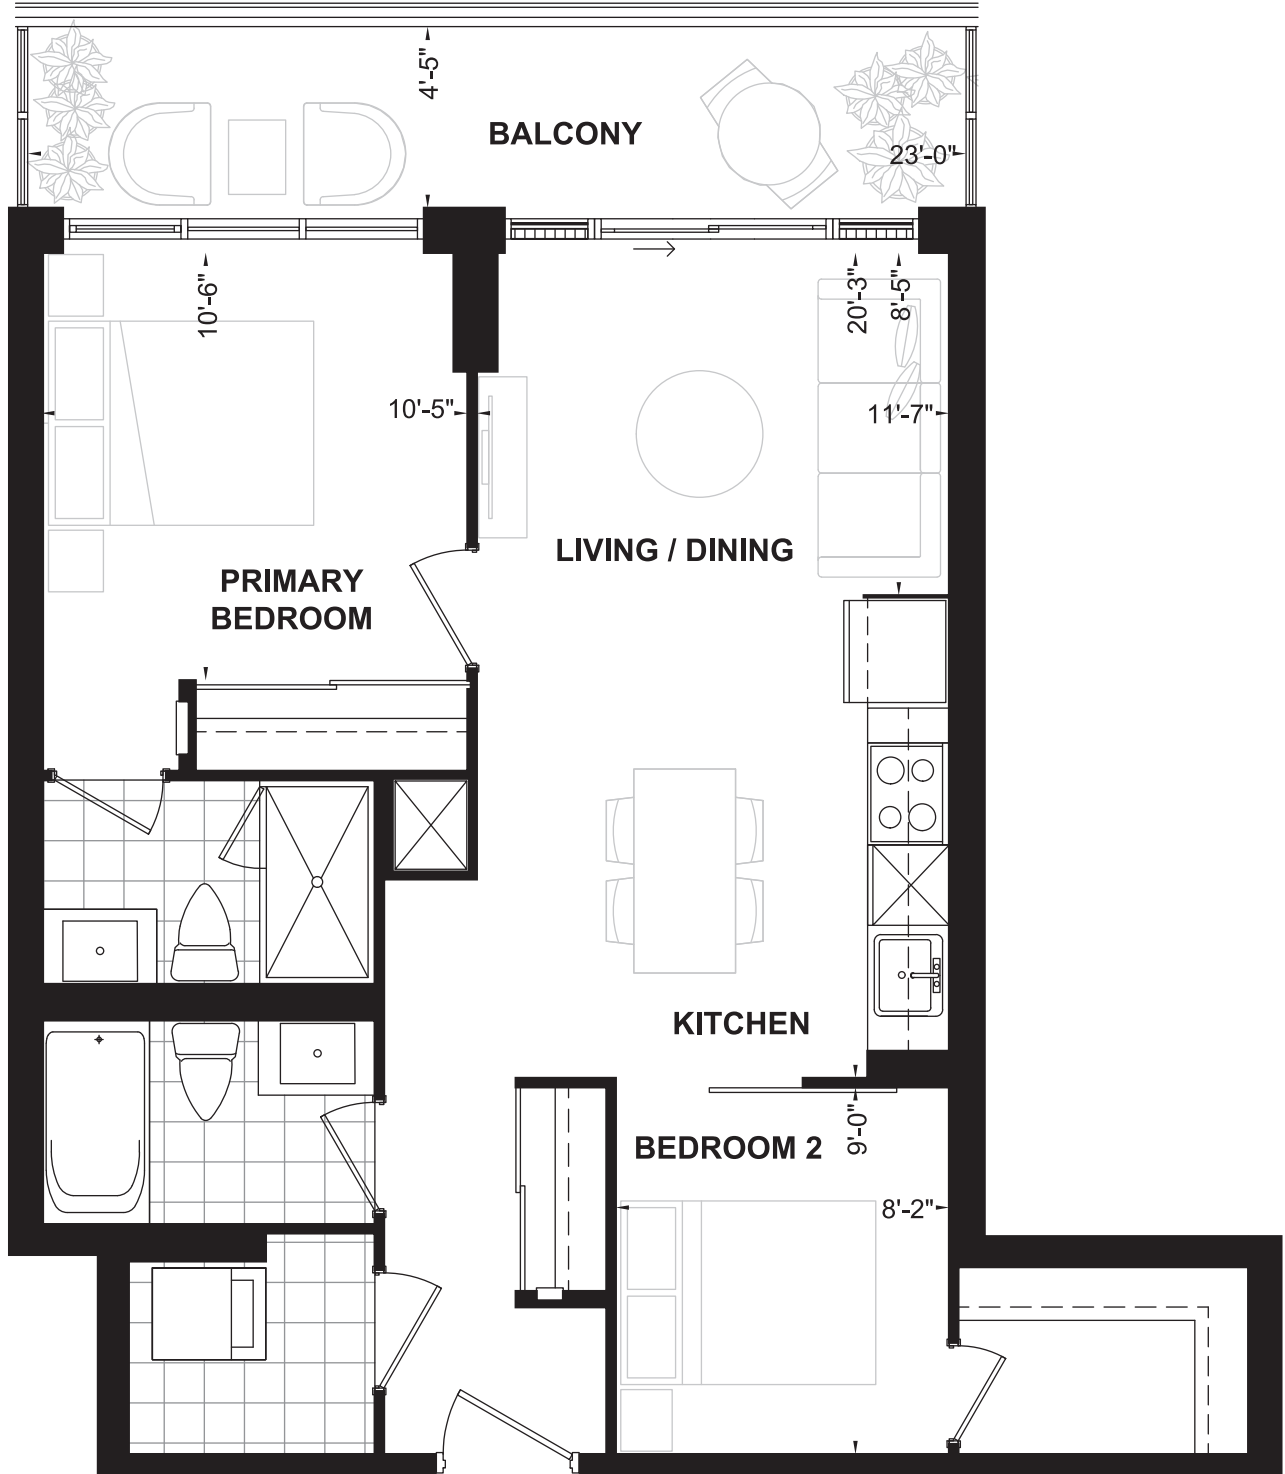

2 BEDROOM

SUITE 340

SUITE AREA: 749 SQ. FT.
BALCONY: 103 SQ. FT.