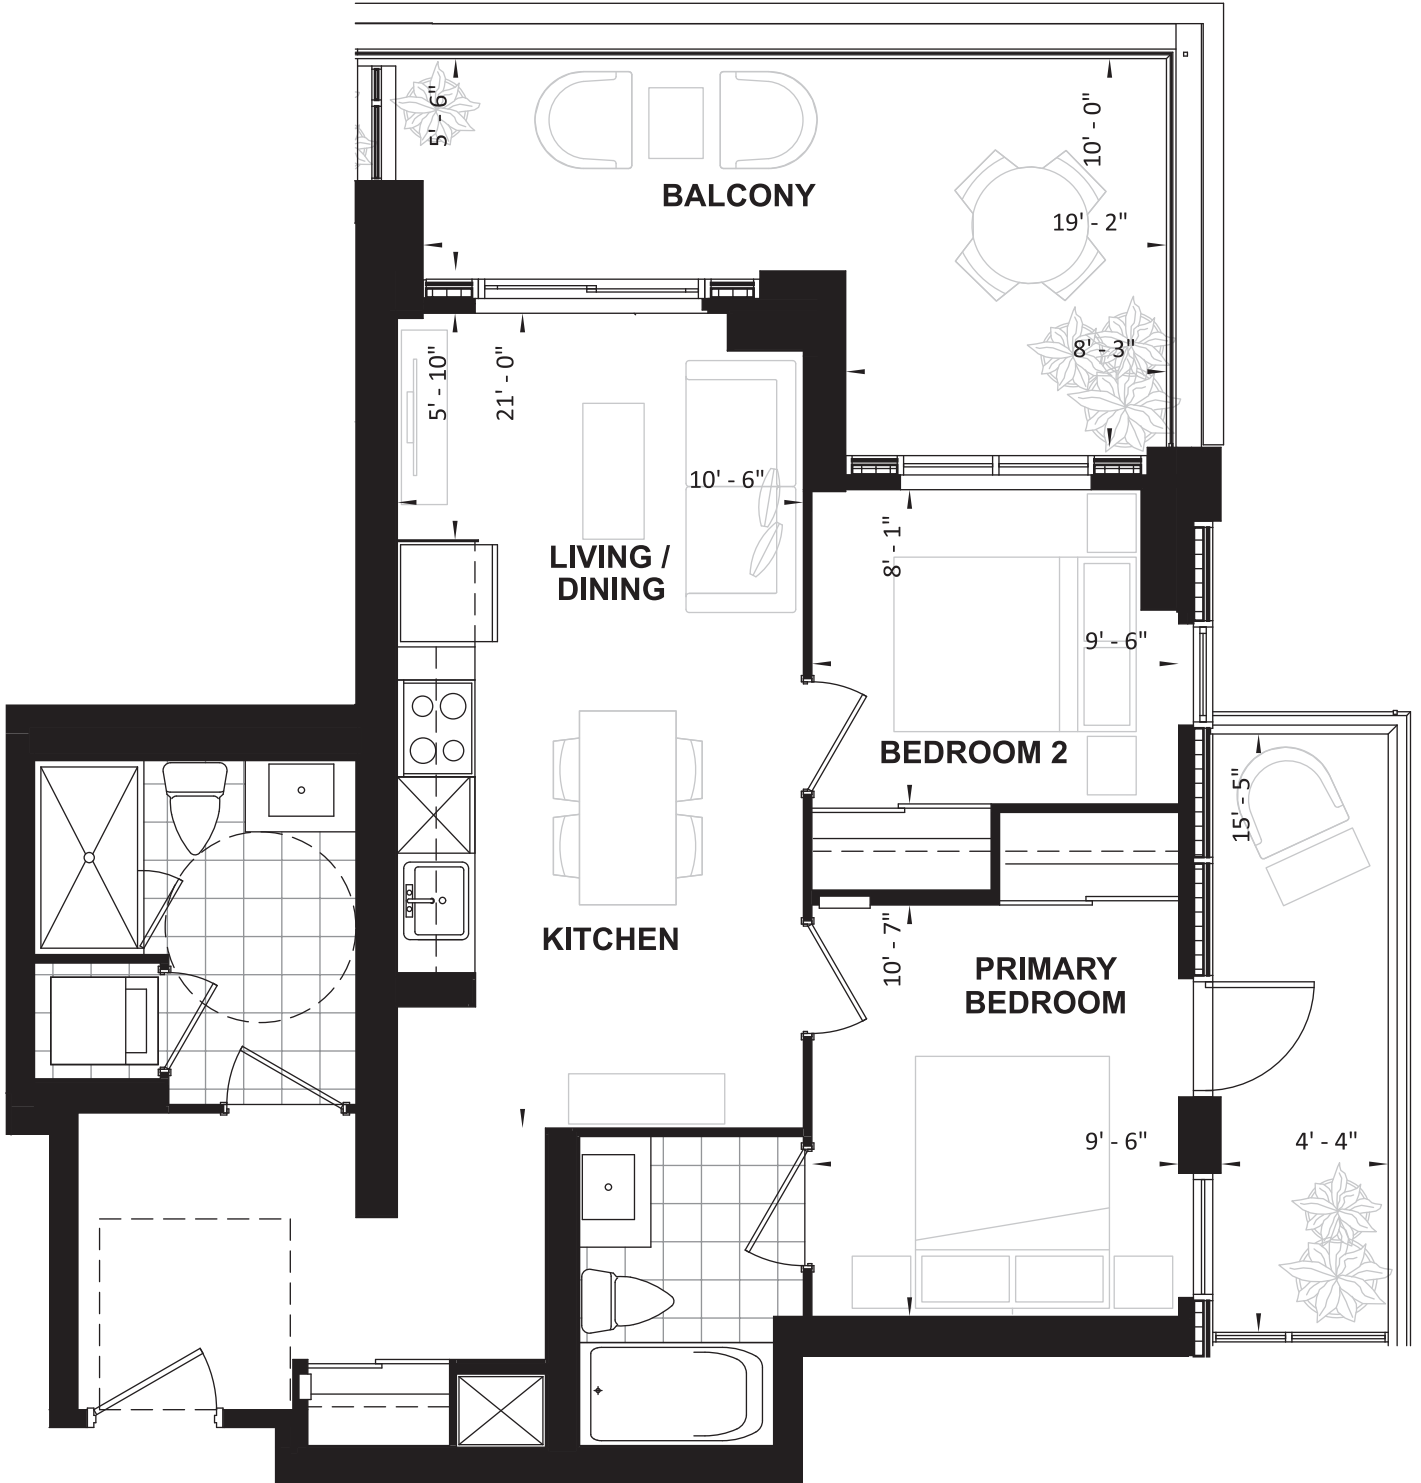

FLOOR 03
UNIT 356

STUDIO

SUITE 356

SUITE AREA: 419 SQ. FT.
BALCONY: 60 SQ. FT.

FLOOR 03
UNIT 347

STUDIO

SUITE 347

SUITE AREA: 448 SQ. FT.
BALCONY: 41 SQ. FT.

FLOOR 03
UNIT 357

1 BEDROOM

SUITE 357

SUITE AREA: 514 SQ. FT.
BALCONY: 95 SQ. FT.

FLOOR 03
UNIT 339

1 BEDROOM

SUITE 339

SUITE AREA: 536 SQ. FT.
BALCONY: 95 SQ. FT.

FLOOR 03
UNIT 358

1 BEDROOM
+FLEX

SUITE 358

SUITE AREA: 611 SQ. FT.
BALCONY: 95 SQ. FT.

FLOOR 03
UNIT 346

1 BEDROOM
+FLEX

SUITE 346

SUITE AREA: 655 SQ. FT.
BALCONY: 61 SQ. FT.

FLOOR 03
UNIT 340

2 BEDROOM

SUITE 340

SUITE AREA: 749 SQ. FT.
BALCONY: 103 SQ. FT.

FLOOR 03
UNIT 354

2 BEDROOM

SUITE 354

SUITE AREA: 752 SQ. FT.
BALCONY: 212 SQ. FT.