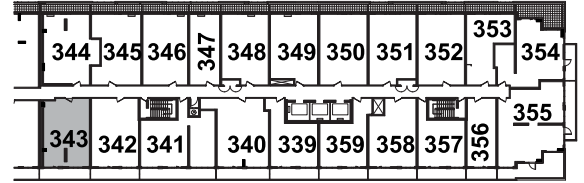

FLOOR 03
UNIT 358

1 BEDROOM
+FLEX

SUITE 358

SUITE AREA: 611 SQ. FT.
BALCONY: 95 SQ. FT.

FLOOR 03
UNIT 346

1 BEDROOM
+FLEX

SUITE 346

SUITE AREA: 655 SQ. FT.
BALCONY: 61 SQ. FT.

FLOOR 03
UNIT 348

1 BEDROOM
+FLEX

SUITE 348

SUITE AREA: 659 SQ. FT.
BALCONY: 63 SQ. FT.

FLOOR 03
UNIT 351

1 BEDROOM
+FLEX

SUITE 351

SUITE AREA: 662 SQ. FT.
BALCONY: 63 SQ. FT.

FLOOR 03
UNIT 343

1 BEDROOM
+FLEX

SUITE 343

SUITE AREA: 680 SQ. FT.
BALCONY: 98 SQ. FT.

FLOOR 03
UNIT 349

2 BEDROOM

SUITE 349

SUITE AREA: 661 SQ. FT.
BALCONY: 64 SQ. FT.