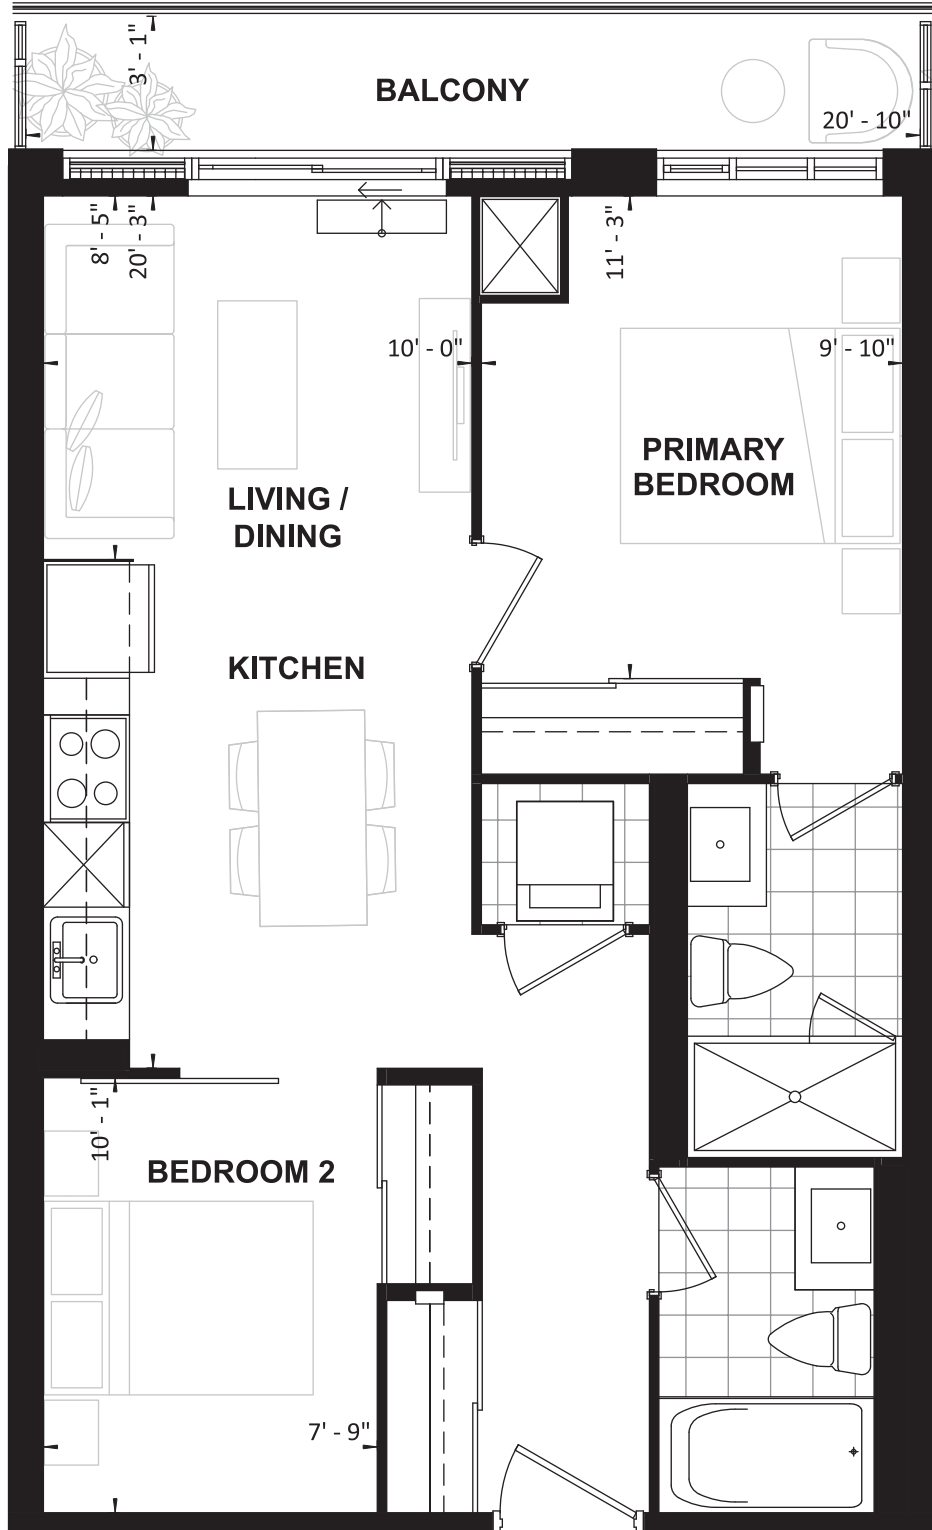

2 BEDROOM

SUITE 352

SUITE AREA: 678 SQ. FT.
BALCONY: 63 SQ. FT.