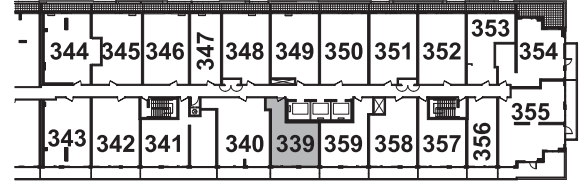

FLOOR 03
UNIT 356

STUDIO

SUITE 356

SUITE AREA: 419 SQ. FT.
BALCONY: 60 SQ. FT.

FLOOR 03
UNIT 347

STUDIO

SUITE 347

SUITE AREA: 448 SQ. FT.
BALCONY: 41 SQ. FT.

FLOOR 03
UNIT 357

1 BEDROOM

SUITE 357

SUITE AREA: 514 SQ. FT.
BALCONY: 95 SQ. FT.

FLOOR 03
UNIT 339

1 BEDROOM

SUITE 339

SUITE AREA: 536 SQ. FT.
BALCONY: 95 SQ. FT.

FLOOR 03
UNIT 353

1 BEDROOM

SUITE 353

SUITE AREA: 538 SQ. FT.
BALCONY: 64 SQ. FT.

FLOOR 03
UNIT 359

1 BEDROOM

SUITE 359

SUITE AREA: 542 SQ. FT.
BALCONY: 95 SQ. FT.

FLOOR 03
UNIT 358

1 BEDROOM
+FLEX

SUITE 358

SUITE AREA: 611 SQ. FT.
BALCONY: 95 SQ. FT.

FLOOR 03
UNIT 346

1 BEDROOM
+FLEX

SUITE 346

SUITE AREA: 655 SQ. FT.
BALCONY: 61 SQ. FT.