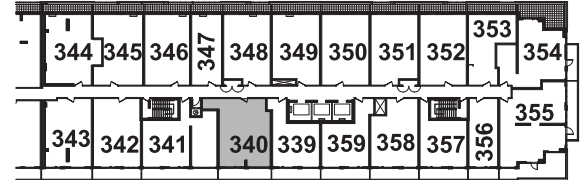

FLOOR 03
UNIT 352

2 BEDROOM

SUITE 352

SUITE AREA: 678 SQ. FT.
BALCONY: 63 SQ. FT.

FLOOR 03
UNIT 350

2 BEDROOM

SUITE 350

SUITE AREA: 689 SQ. FT.
BALCONY: 64 SQ. FT.