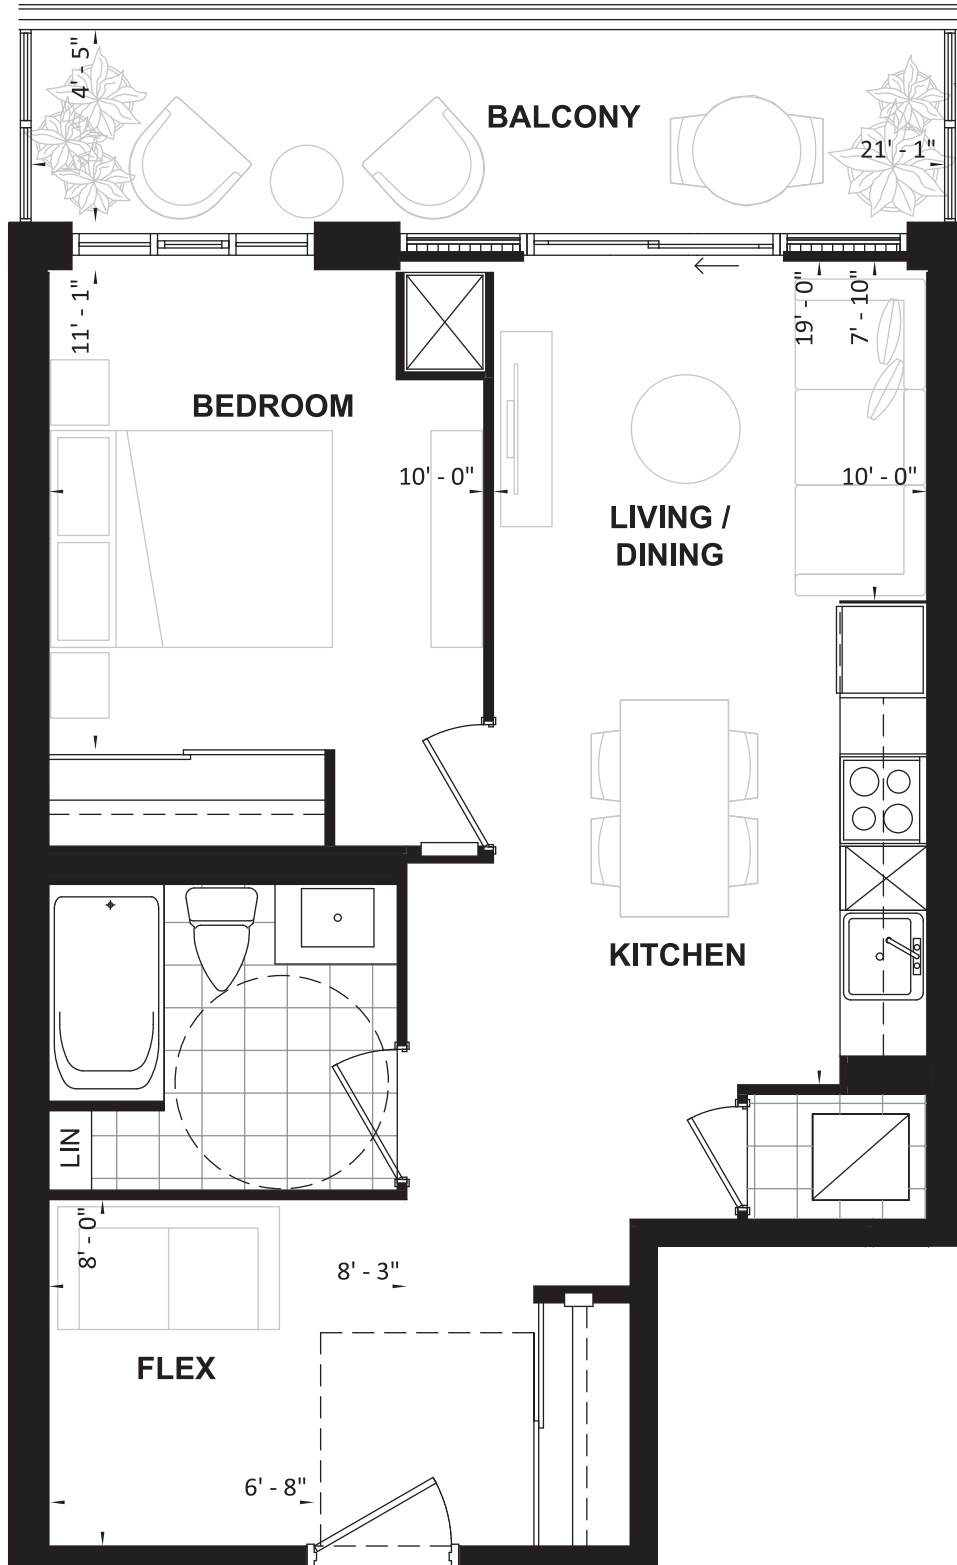

FLOOR 03
UNIT 356

STUDIO

SUITE 356

SUITE AREA: 419 SQ. FT.
BALCONY: 60 SQ. FT.

FLOOR 03
UNIT 347

STUDIO

SUITE 347

SUITE AREA: 448 SQ. FT.
BALCONY: 41 SQ. FT.

FLOOR 03
UNIT 357

1 BEDROOM

SUITE 357

SUITE AREA: 514 SQ. FT.
BALCONY: 95 SQ. FT.

FLOOR 03
UNIT 339

1 BEDROOM

SUITE 339

SUITE AREA: 536 SQ. FT.
BALCONY: 95 SQ. FT.

FLOOR 03
UNIT 353

1 BEDROOM

SUITE 353

SUITE AREA: 538 SQ. FT.
BALCONY: 64 SQ. FT.

FLOOR 03
UNIT 359

1 BEDROOM

SUITE 359

SUITE AREA: 542 SQ. FT.
BALCONY: 95 SQ. FT.

FLOOR 03
UNIT 358

1 BEDROOM
+FLEX

SUITE 358

SUITE AREA: 611 SQ. FT.
BALCONY: 95 SQ. FT.

FLOOR 03
UNIT 346

1 BEDROOM
+FLEX

SUITE 346

SUITE AREA: 655 SQ. FT.
BALCONY: 61 SQ. FT.