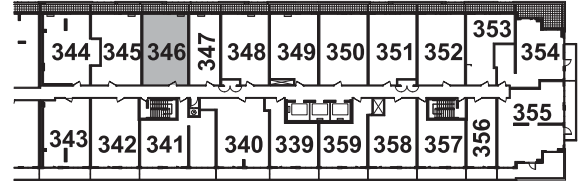

FLOOR 03
UNIT 357

1 BEDROOM

SUITE 357

SUITE AREA: 514 SQ. FT.
BALCONY: 95 SQ. FT.

FLOOR 03
UNIT 339

1 BEDROOM

SUITE 339

SUITE AREA: 536 SQ. FT.
BALCONY: 95 SQ. FT.

FLOOR 03
UNIT 353

1 BEDROOM

SUITE 353

SUITE AREA: 538 SQ. FT.
BALCONY: 64 SQ. FT.

FLOOR 03
UNIT 359

1 BEDROOM

SUITE 359

SUITE AREA: 542 SQ. FT.
BALCONY: 95 SQ. FT.

FLOOR 03
UNIT 358

1 BEDROOM
+FLEX

SUITE 358

SUITE AREA: 611 SQ. FT.
BALCONY: 95 SQ. FT.

FLOOR 03
UNIT 346

1 BEDROOM
+FLEX

SUITE 346

SUITE AREA: 655 SQ. FT.
BALCONY: 61 SQ. FT.

FLOOR 03
UNIT 348

1 BEDROOM
+FLEX

SUITE 348

SUITE AREA: 659 SQ. FT.
BALCONY: 63 SQ. FT.

FLOOR 03
UNIT 351

1 BEDROOM
+FLEX

SUITE 351

SUITE AREA: 662 SQ. FT.
BALCONY: 63 SQ. FT.