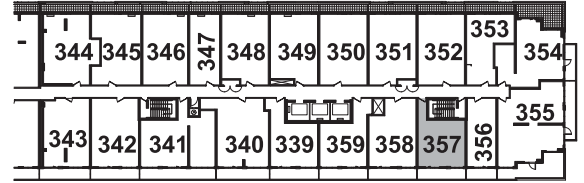

FLOOR 03
UNIT 356

STUDIO

SUITE 356

SUITE AREA: 419 SQ. FT.
BALCONY: 60 SQ. FT.

FLOOR 03
UNIT 347

STUDIO

SUITE 347

SUITE AREA: 448 SQ. FT.
BALCONY: 41 SQ. FT.

FLOOR 03
UNIT 357

1 BEDROOM

SUITE 357

SUITE AREA: 514 SQ. FT.
BALCONY: 95 SQ. FT.

FLOOR 03
UNIT 339

1 BEDROOM

SUITE 339

SUITE AREA: 536 SQ. FT.
BALCONY: 95 SQ. FT.

FLOOR 03
UNIT 353

1 BEDROOM

SUITE 353

SUITE AREA: 538 SQ. FT.
BALCONY: 64 SQ. FT.

FLOOR 03
UNIT 359

1 BEDROOM

SUITE 359

SUITE AREA: 542 SQ. FT.
BALCONY: 95 SQ. FT.

FLOOR 03
UNIT 358

1 BEDROOM
+FLEX

SUITE 358

SUITE AREA: 611 SQ. FT.
BALCONY: 95 SQ. FT.

FLOOR 03
UNIT 346

1 BEDROOM
+FLEX

SUITE 346

SUITE AREA: 655 SQ. FT.
BALCONY: 61 SQ. FT.