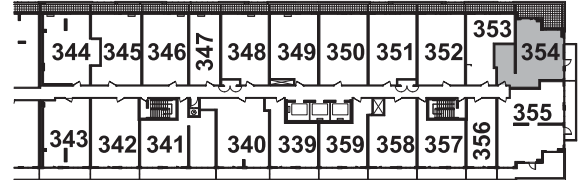

FLOOR 03
UNIT 354