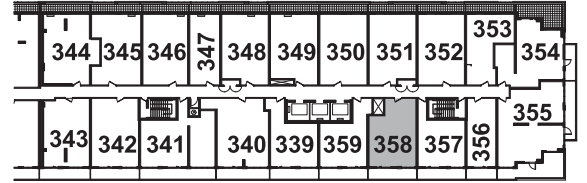

FLOOR 03
UNIT 357

1 BEDROOM

SUITE 357

SUITE AREA: 514 SQ. FT.
BALCONY: 95 SQ. FT.

FLOOR 03
UNIT 339

1 BEDROOM

SUITE 339

SUITE AREA: 536 SQ. FT.
BALCONY: 95 SQ. FT.

FLOOR 03
UNIT 353

1 BEDROOM

SUITE 353

SUITE AREA: 538 SQ. FT.
BALCONY: 64 SQ. FT.

FLOOR 03
UNIT 359

1 BEDROOM

SUITE 359

SUITE AREA: 542 SQ. FT.
BALCONY: 95 SQ. FT.

FLOOR 03
UNIT 358

1 BEDROOM
+FLEX

SUITE 358

SUITE AREA: 611 SQ. FT.
BALCONY: 95 SQ. FT.

FLOOR 03
UNIT 346

1 BEDROOM
+FLEX

SUITE 346

SUITE AREA: 655 SQ. FT.
BALCONY: 61 SQ. FT.

FLOOR 03
UNIT 348

1 BEDROOM
+FLEX

SUITE 348

SUITE AREA: 659 SQ. FT.
BALCONY: 63 SQ. FT.

FLOOR 03
UNIT 351

1 BEDROOM
+FLEX

SUITE 351

SUITE AREA: 662 SQ. FT.
BALCONY: 63 SQ. FT.