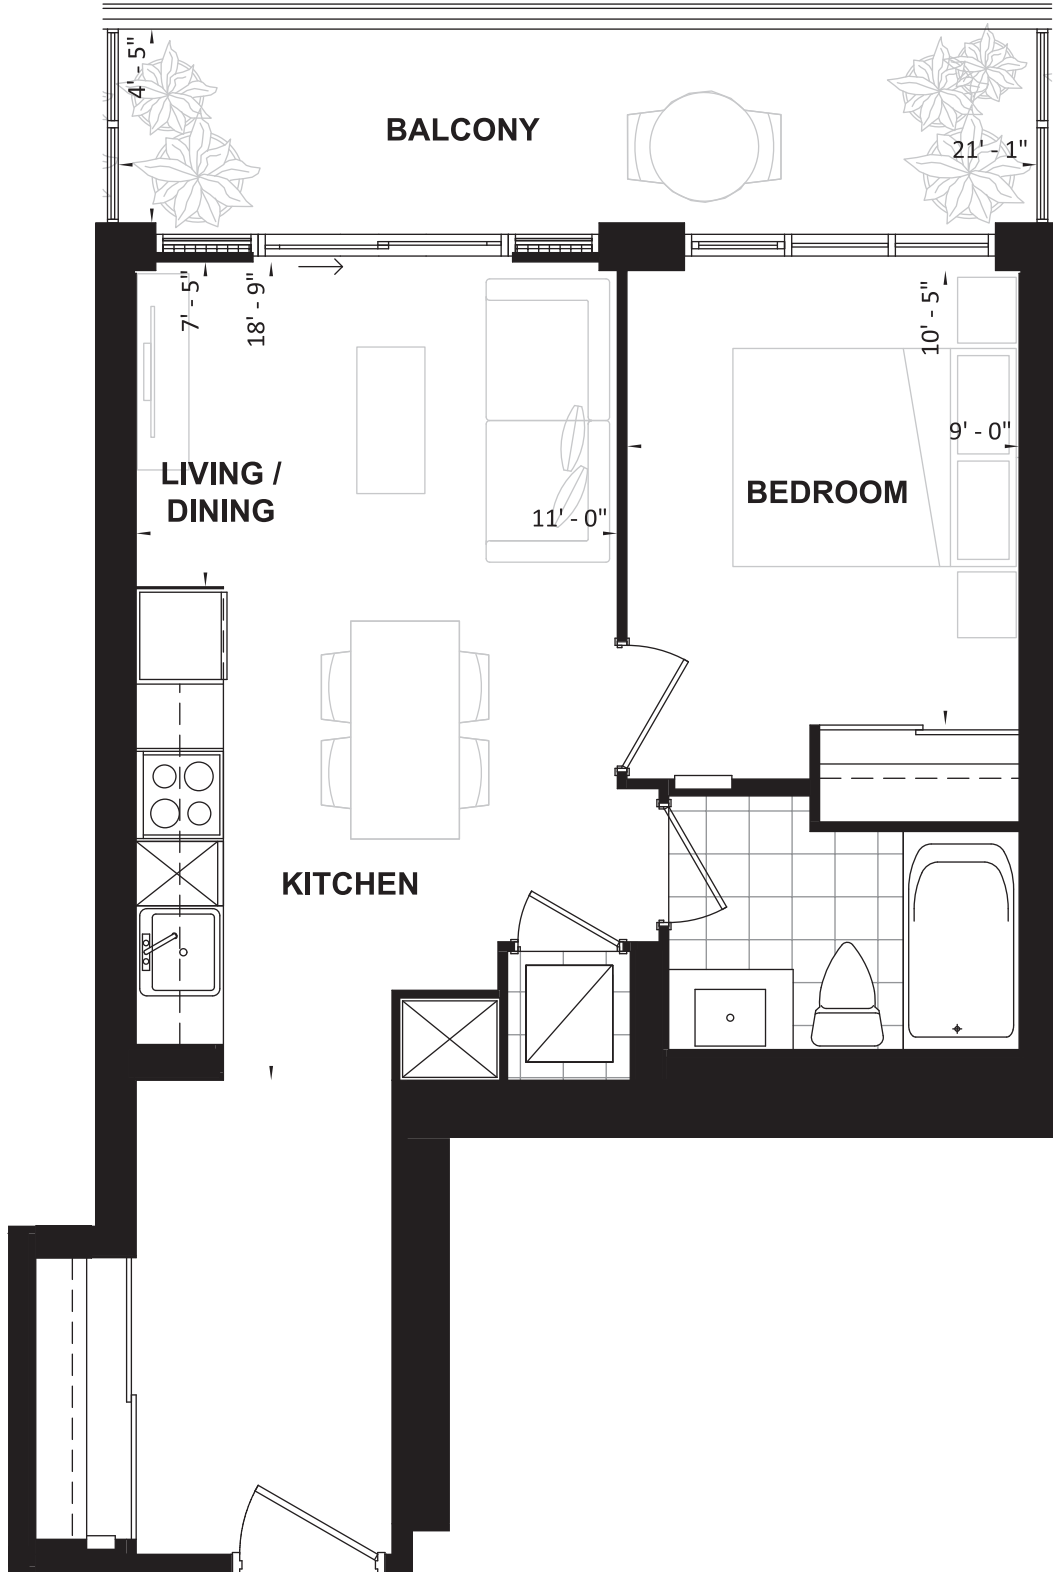

FLOOR 03
UNIT 356

STUDIO

SUITE 356

SUITE AREA: 419 SQ. FT.
BALCONY: 60 SQ. FT.

FLOOR 03
UNIT 347

STUDIO

SUITE 347

SUITE AREA: 448 SQ. FT.
BALCONY: 41 SQ. FT.

FLOOR 03
UNIT 357

1 BEDROOM

SUITE 357

SUITE AREA: 514 SQ. FT.
BALCONY: 95 SQ. FT.

FLOOR 03
UNIT 339

1 BEDROOM

SUITE 339

SUITE AREA: 536 SQ. FT.
BALCONY: 95 SQ. FT.

FLOOR 03
UNIT 353

1 BEDROOM

SUITE 353

SUITE AREA: 538 SQ. FT.
BALCONY: 64 SQ. FT.

FLOOR 03
UNIT 359

1 BEDROOM

SUITE 359

SUITE AREA: 542 SQ. FT.
BALCONY: 95 SQ. FT.

FLOOR 03
UNIT 358

1 BEDROOM
+FLEX

SUITE 358

SUITE AREA: 611 SQ. FT.
BALCONY: 95 SQ. FT.

FLOOR 03
UNIT 346

1 BEDROOM
+FLEX

SUITE 346

SUITE AREA: 655 SQ. FT.
BALCONY: 61 SQ. FT.