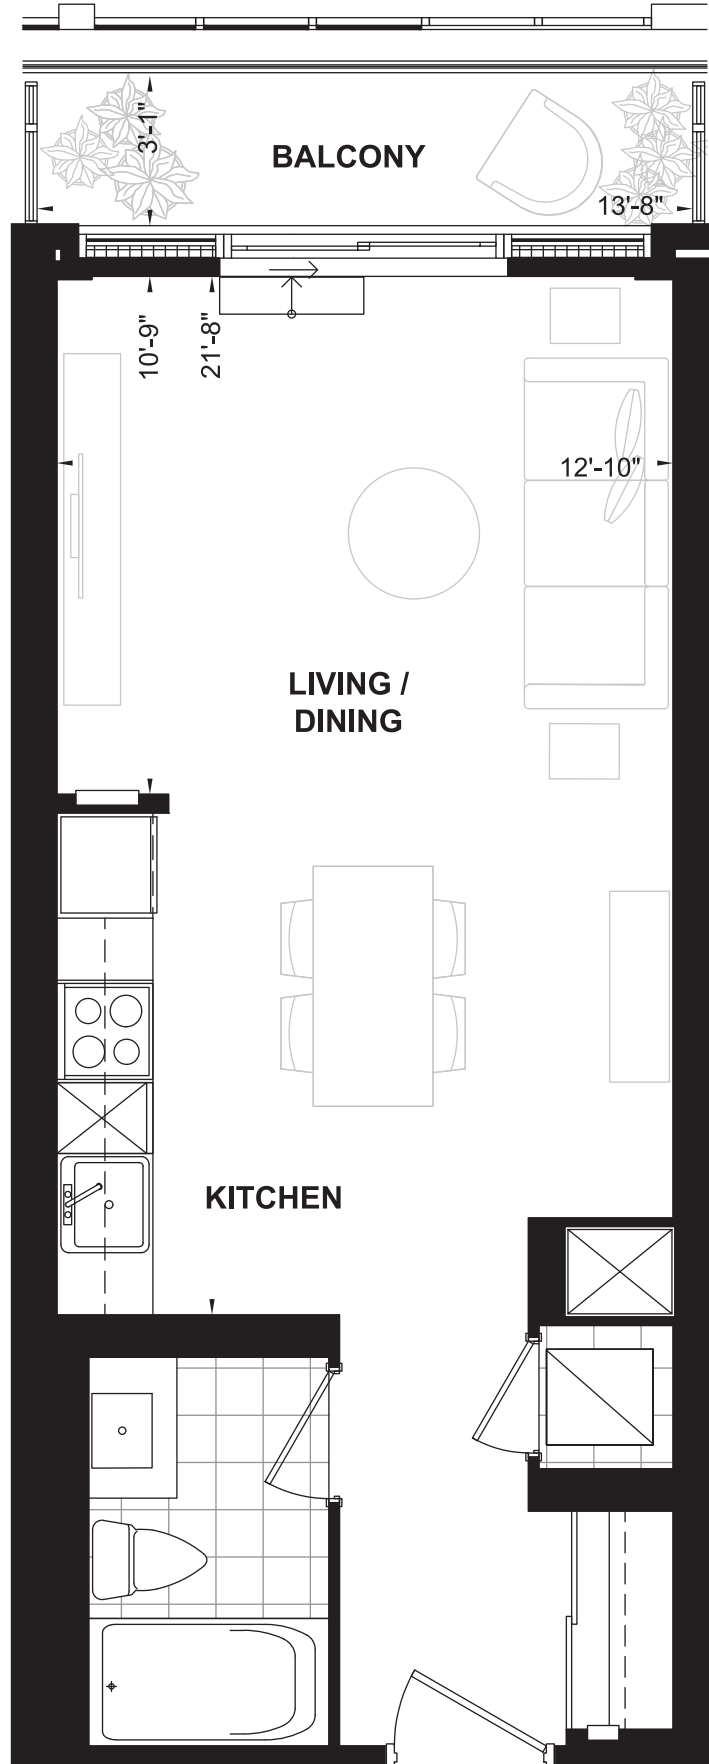

FLOOR 03
UNIT 356

STUDIO

SUITE 356

SUITE AREA: 419 SQ. FT.
BALCONY: 60 SQ. FT.

FLOOR 03
UNIT 347

STUDIO

SUITE 347

SUITE AREA: 448 SQ. FT.
BALCONY: 41 SQ. FT.

FLOOR 03
UNIT 357

1 BEDROOM

SUITE 357

SUITE AREA: 514 SQ. FT.
BALCONY: 95 SQ. FT.

FLOOR 03
UNIT 339

1 BEDROOM

SUITE 339

SUITE AREA: 536 SQ. FT.
BALCONY: 95 SQ. FT.

FLOOR 03
UNIT 353

1 BEDROOM

SUITE 353

SUITE AREA: 538 SQ. FT.
BALCONY: 64 SQ. FT.

FLOOR 03
UNIT 359

1 BEDROOM

SUITE 359

SUITE AREA: 542 SQ. FT.
BALCONY: 95 SQ. FT.

FLOOR 03
UNIT 358

1 BEDROOM
+FLEX

SUITE 358

SUITE AREA: 611 SQ. FT.
BALCONY: 95 SQ. FT.

FLOOR 03
UNIT 346

1 BEDROOM
+FLEX

SUITE 346

SUITE AREA: 655 SQ. FT.
BALCONY: 61 SQ. FT.