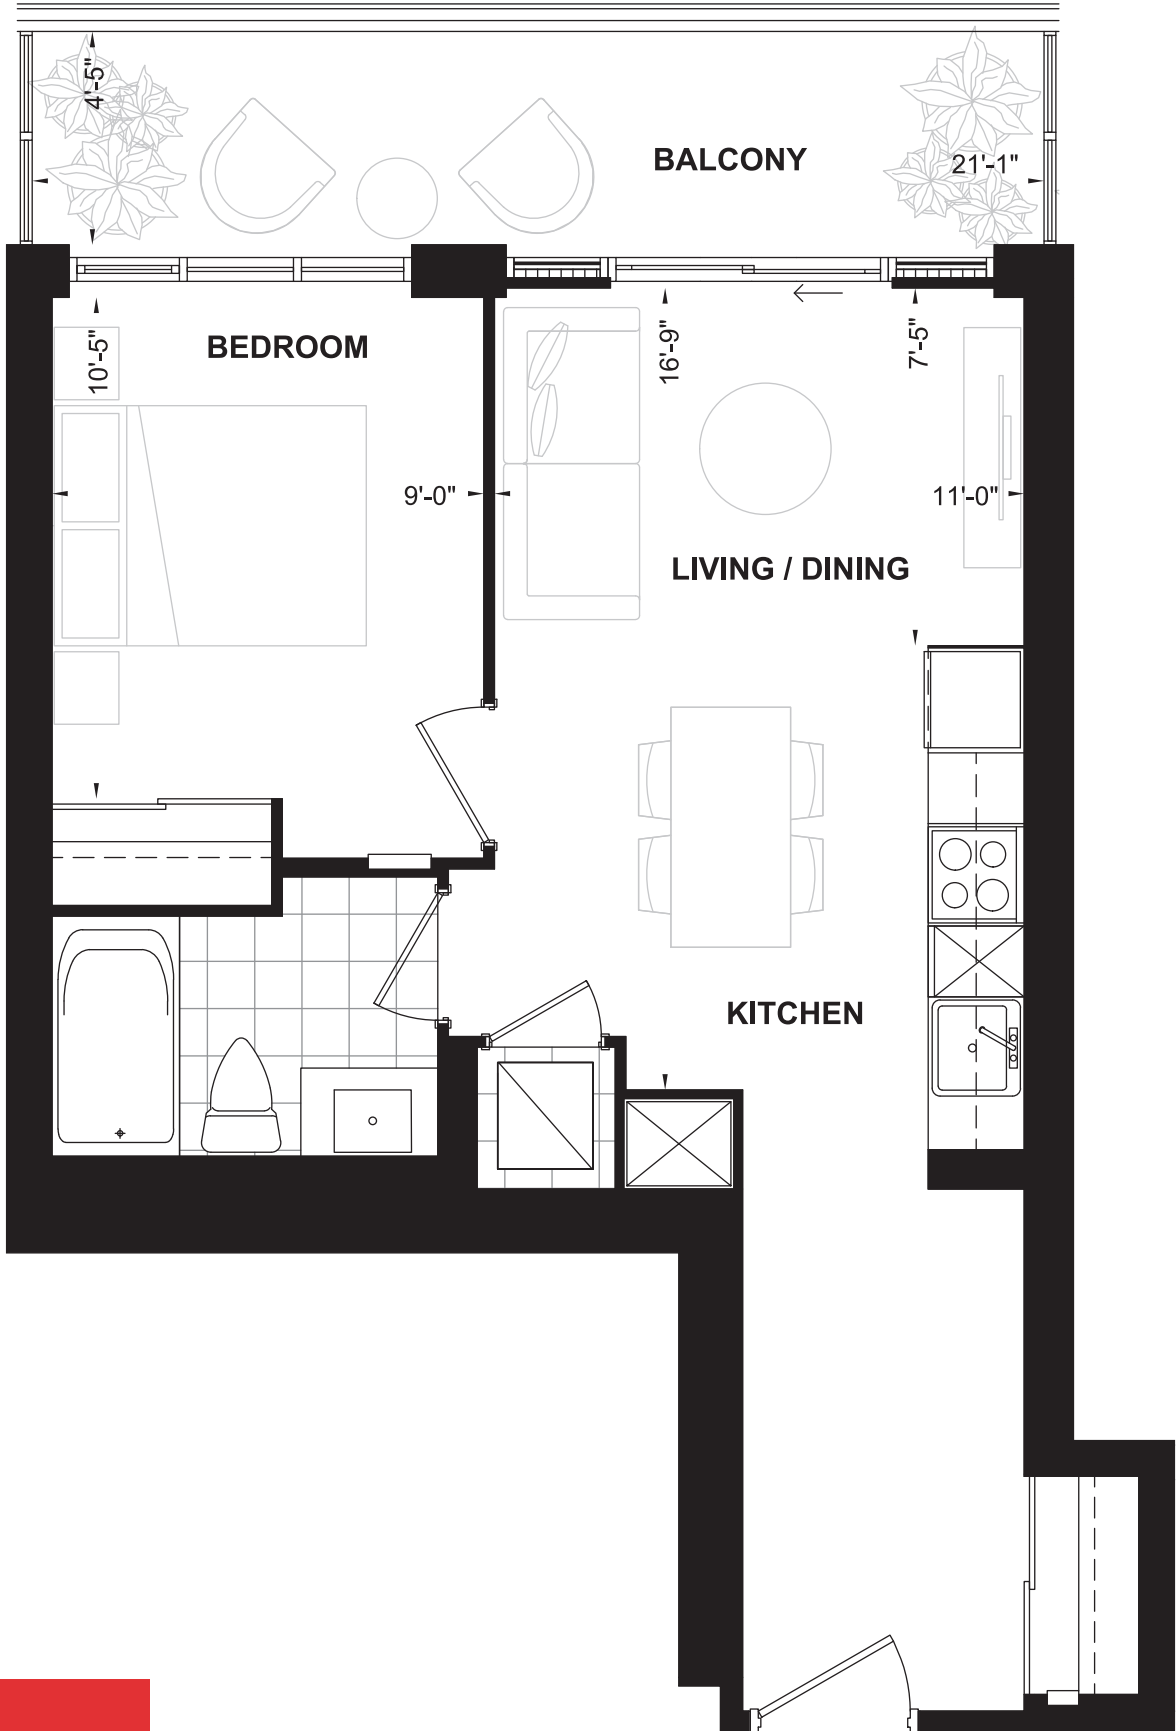

FLOOR 03
UNIT 356

STUDIO

SUITE 356

SUITE AREA: 419 SQ. FT.
BALCONY: 60 SQ. FT.

FLOOR 03
UNIT 347

STUDIO

SUITE 347

SUITE AREA: 448 SQ. FT.
BALCONY: 41 SQ. FT.

FLOOR 03
UNIT 357

1 BEDROOM

SUITE 357

SUITE AREA: 514 SQ. FT.
BALCONY: 95 SQ. FT.

FLOOR 03
UNIT 339

1 BEDROOM

SUITE 339

SUITE AREA: 536 SQ. FT.
BALCONY: 95 SQ. FT.

FLOOR 03
UNIT 353

1 BEDROOM

SUITE 353

SUITE AREA: 538 SQ. FT.
BALCONY: 64 SQ. FT.

FLOOR 03
UNIT 359

1 BEDROOM

SUITE 359

SUITE AREA: 542 SQ. FT.
BALCONY: 95 SQ. FT.

FLOOR 03
UNIT 358

1 BEDROOM
+FLEX

SUITE 358

SUITE AREA: 611 SQ. FT.
BALCONY: 95 SQ. FT.

FLOOR 03
UNIT 346

1 BEDROOM
+FLEX

SUITE 346

SUITE AREA: 655 SQ. FT.
BALCONY: 61 SQ. FT.