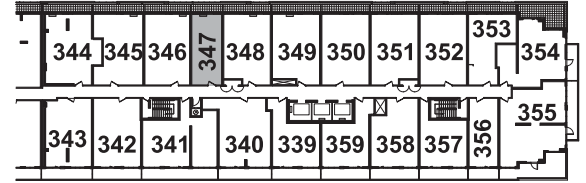

FLOOR 03
UNIT 356

STUDIO

SUITE 356

SUITE AREA: 419 SQ. FT.
BALCONY: 60 SQ. FT.

FLOOR 03
UNIT 347

STUDIO

SUITE 347

SUITE AREA: 448 SQ. FT.
BALCONY: 41 SQ. FT.

FLOOR 03
UNIT 357

1 BEDROOM

SUITE 357

SUITE AREA: 514 SQ. FT.
BALCONY: 95 SQ. FT.

FLOOR 03
UNIT 339

1 BEDROOM

SUITE 339

SUITE AREA: 536 SQ. FT.
BALCONY: 95 SQ. FT.

FLOOR 03
UNIT 353

1 BEDROOM

SUITE 353

SUITE AREA: 538 SQ. FT.
BALCONY: 64 SQ. FT.

FLOOR 03
UNIT 359

1 BEDROOM

SUITE 359

SUITE AREA: 542 SQ. FT.
BALCONY: 95 SQ. FT.

FLOOR 03
UNIT 358

1 BEDROOM
+FLEX

SUITE 358

SUITE AREA: 611 SQ. FT.
BALCONY: 95 SQ. FT.

FLOOR 03
UNIT 346

1 BEDROOM
+FLEX

SUITE 346

SUITE AREA: 655 SQ. FT.
BALCONY: 61 SQ. FT.