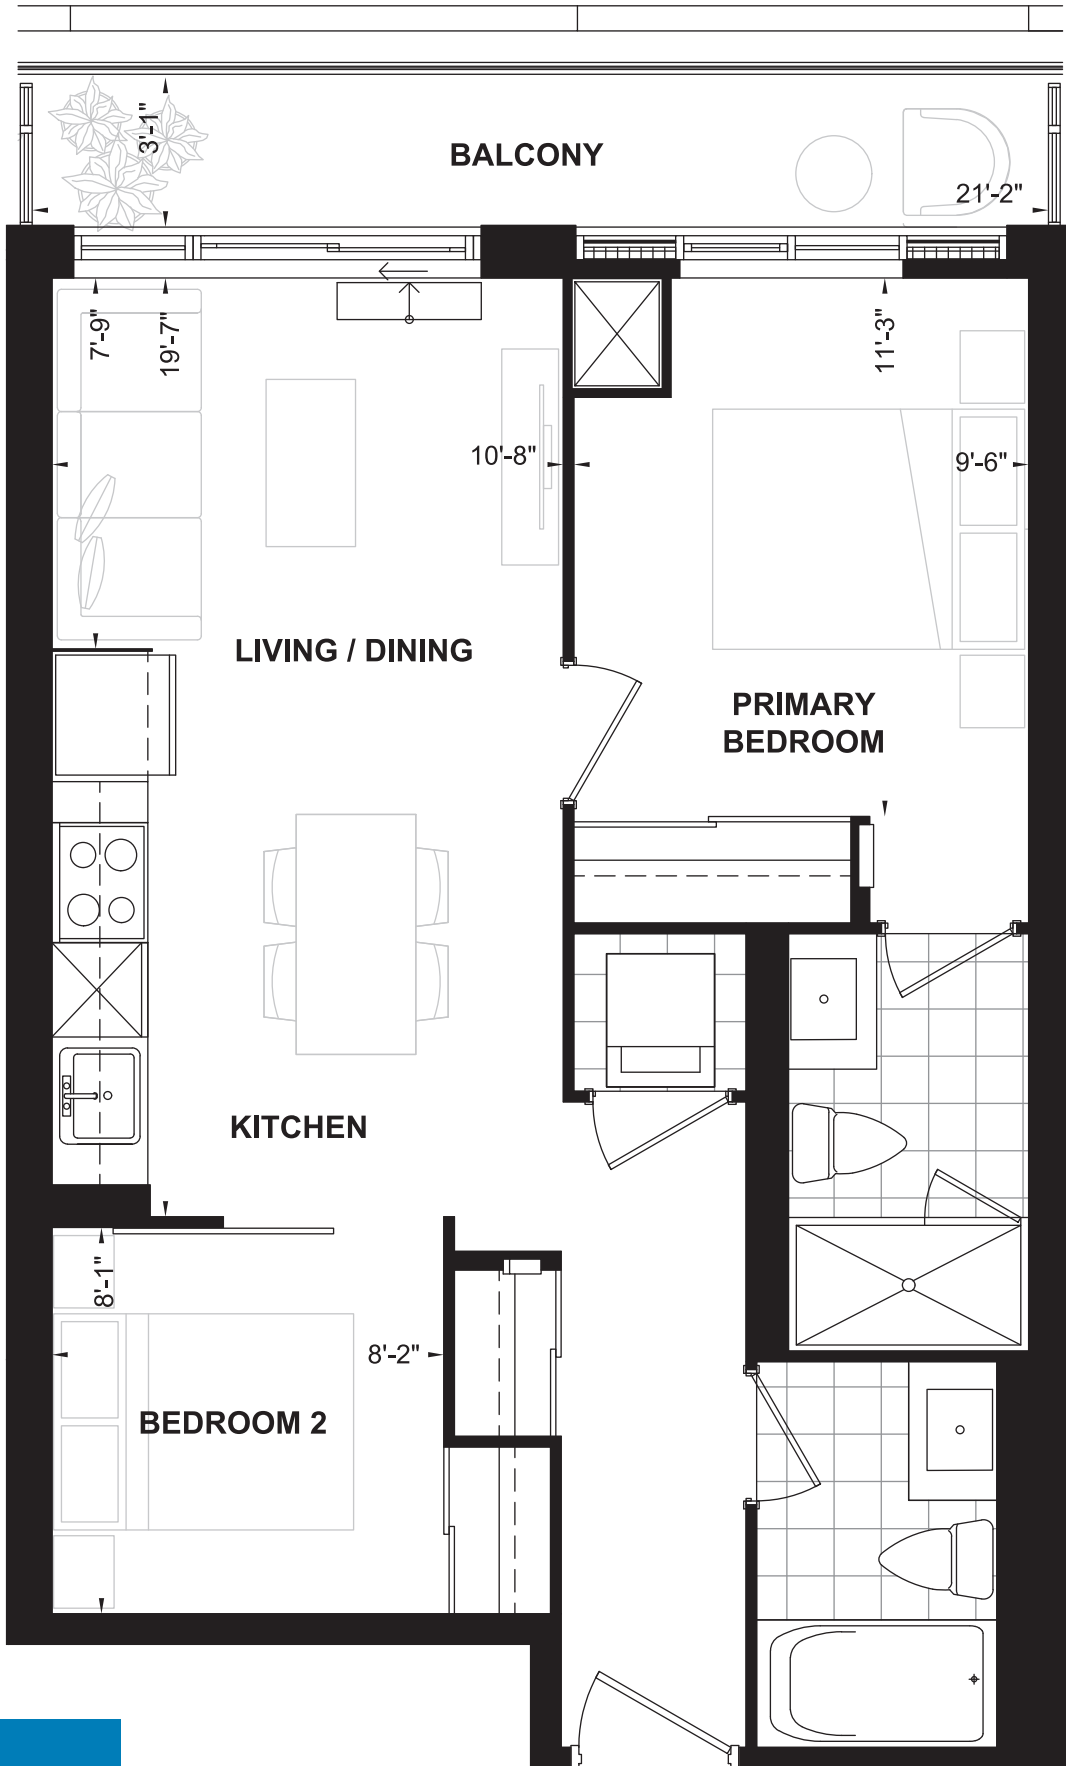

FLOOR 03
UNIT 356

STUDIO

SUITE 356

SUITE AREA: 419 SQ. FT.
BALCONY: 60 SQ. FT.

FLOOR 03
UNIT 347

STUDIO

SUITE 347

SUITE AREA: 448 SQ. FT.
BALCONY: 41 SQ. FT.

FLOOR 03
UNIT 358

1 BEDROOM
+FLEX

SUITE 358

SUITE AREA: 611 SQ. FT.
BALCONY: 95 SQ. FT.

FLOOR 03
UNIT 346

1 BEDROOM
+FLEX

SUITE 346

SUITE AREA: 655 SQ. FT.
BALCONY: 61 SQ. FT.

FLOOR 03
UNIT 348

1 BEDROOM
+FLEX

SUITE 348

SUITE AREA: 659 SQ. FT.
BALCONY: 63 SQ. FT.

FLOOR 03
UNIT 351

1 BEDROOM
+FLEX

SUITE 351

SUITE AREA: 662 SQ. FT.
BALCONY: 63 SQ. FT.

FLOOR 03
UNIT 343

1 BEDROOM
+FLEX

SUITE 343

SUITE AREA: 680 SQ. FT.
BALCONY: 98 SQ. FT.

FLOOR 03
UNIT 349

2 BEDROOM

SUITE 349

SUITE AREA: 661 SQ. FT.
BALCONY: 64 SQ. FT.