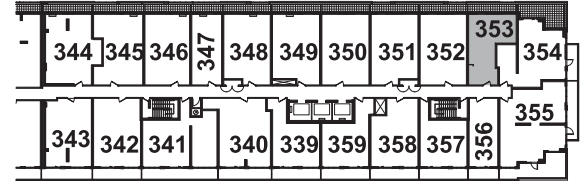

FLOOR 03
UNIT 356

STUDIO

SUITE 356

SUITE AREA: 419 SQ. FT.
BALCONY: 60 SQ. FT.

FLOOR 03
UNIT 347

STUDIO

SUITE 347

SUITE AREA: 448 SQ. FT.
BALCONY: 41 SQ. FT.

FLOOR 03
UNIT 357

1 BEDROOM

SUITE 357

SUITE AREA: 514 SQ. FT.
BALCONY: 95 SQ. FT.

FLOOR 03
UNIT 339

1 BEDROOM

SUITE 339

SUITE AREA: 536 SQ. FT.
BALCONY: 95 SQ. FT.

FLOOR 03
UNIT 353

1 BEDROOM

SUITE 353

SUITE AREA: 538 SQ. FT.
BALCONY: 64 SQ. FT.

FLOOR 03
UNIT 359

1 BEDROOM

SUITE 359

SUITE AREA: 542 SQ. FT.
BALCONY: 95 SQ. FT.

FLOOR 03
UNIT 358

1 BEDROOM
+FLEX

SUITE 358

SUITE AREA: 611 SQ. FT.
BALCONY: 95 SQ. FT.

FLOOR 03
UNIT 346

1 BEDROOM
+FLEX

SUITE 346

SUITE AREA: 655 SQ. FT.
BALCONY: 61 SQ. FT.