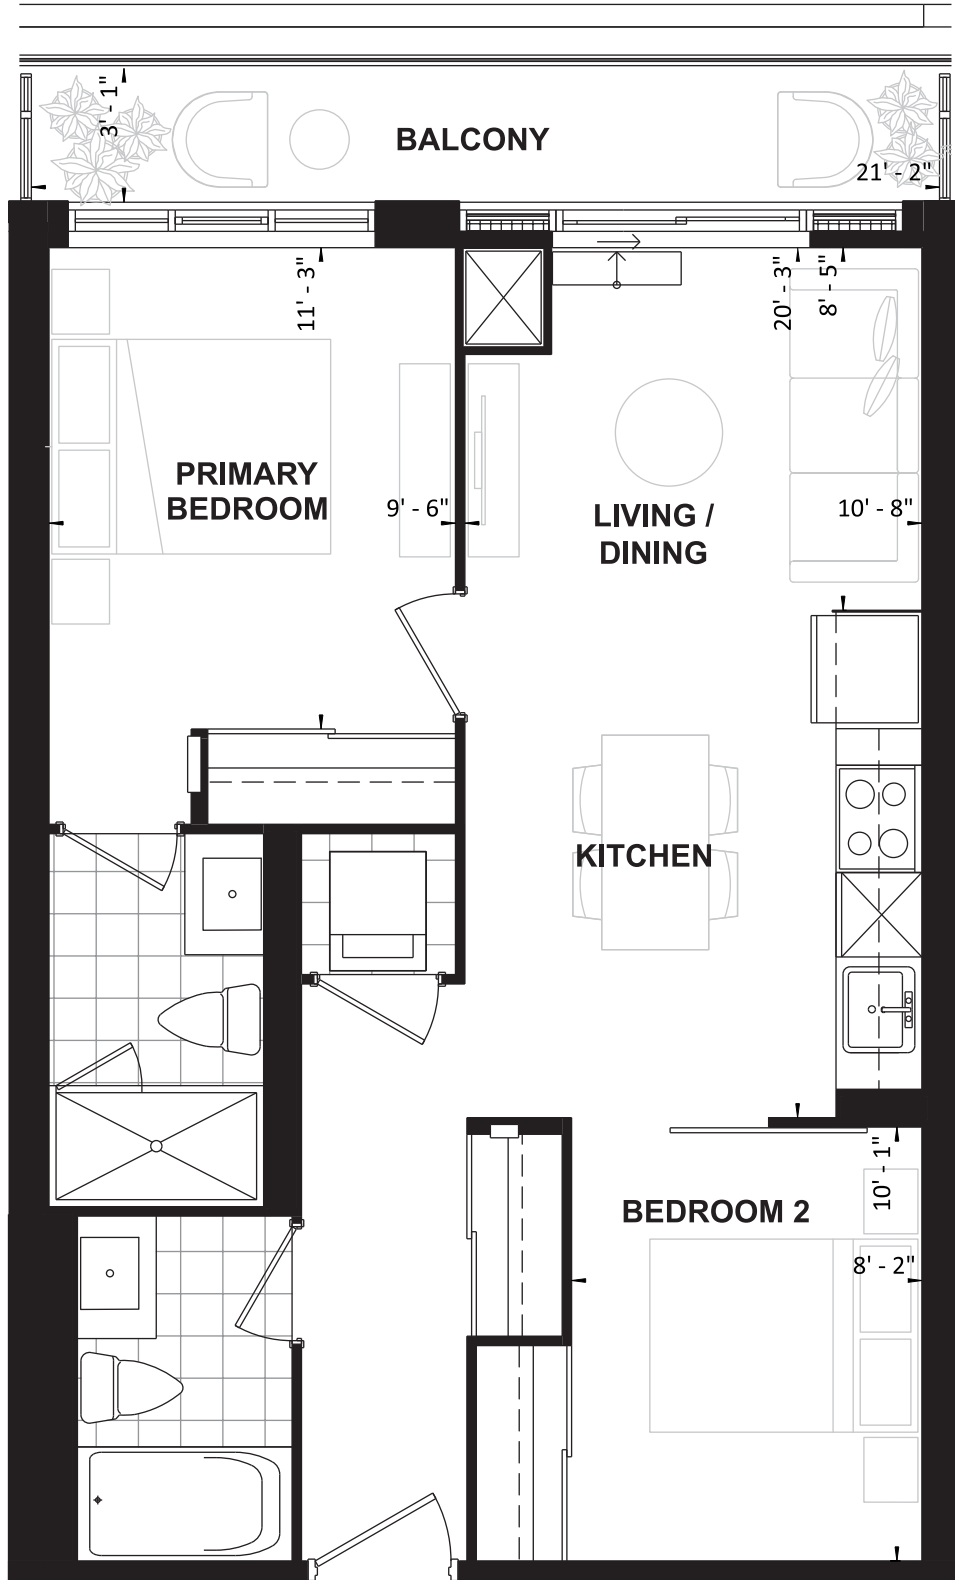

FLOOR 03
UNIT 356

STUDIO

SUITE 356

SUITE AREA: 419 SQ. FT.
BALCONY: 60 SQ. FT.

FLOOR 03
UNIT 347

STUDIO

SUITE 347

SUITE AREA: 448 SQ. FT.
BALCONY: 41 SQ. FT.

FLOOR 03
UNIT 357

1 BEDROOM

SUITE 357

SUITE AREA: 514 SQ. FT.
BALCONY: 95 SQ. FT.

FLOOR 03
UNIT 339

1 BEDROOM

SUITE 339

SUITE AREA: 536 SQ. FT.
BALCONY: 95 SQ. FT.

FLOOR 03
UNIT 358

1 BEDROOM
+FLEX

SUITE 358

SUITE AREA: 611 SQ. FT.
BALCONY: 95 SQ. FT.

FLOOR 03
UNIT 346

1 BEDROOM
+FLEX

SUITE 346

SUITE AREA: 655 SQ. FT.
BALCONY: 61 SQ. FT.

FLOOR 03
UNIT 352

2 BEDROOM

SUITE 352

SUITE AREA: 678 SQ. FT.
BALCONY: 63 SQ. FT.

FLOOR 03
UNIT 350

2 BEDROOM

SUITE 350

SUITE AREA: 689 SQ. FT.
BALCONY: 64 SQ. FT.