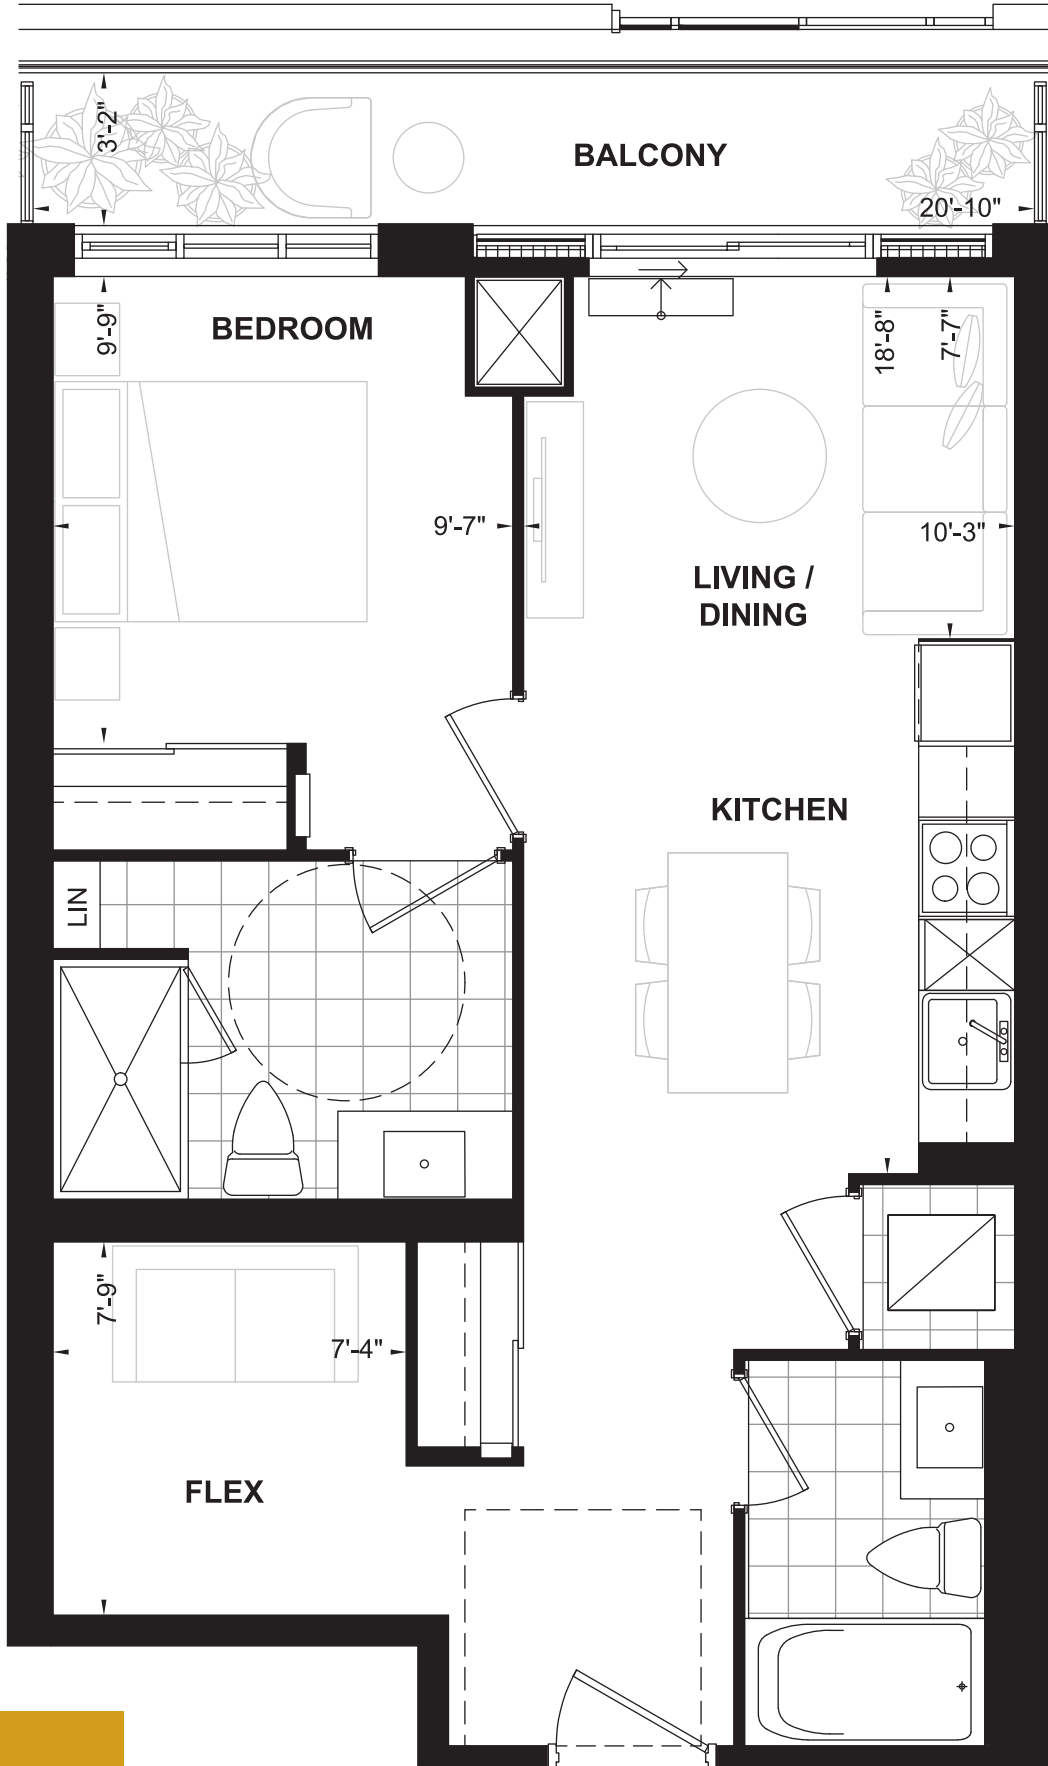

FLOOR 03
UNIT 357

1 BEDROOM

SUITE 357

SUITE AREA: 514 SQ. FT.
BALCONY: 95 SQ. FT.

FLOOR 03
UNIT 339

1 BEDROOM

SUITE 339

SUITE AREA: 536 SQ. FT.
BALCONY: 95 SQ. FT.

FLOOR 03
UNIT 353

1 BEDROOM

SUITE 353

SUITE AREA: 538 SQ. FT.
BALCONY: 64 SQ. FT.

FLOOR 03
UNIT 359

1 BEDROOM

SUITE 359

SUITE AREA: 542 SQ. FT.
BALCONY: 95 SQ. FT.

FLOOR 03
UNIT 358

1 BEDROOM
+FLEX

SUITE 358

SUITE AREA: 611 SQ. FT.
BALCONY: 95 SQ. FT.

FLOOR 03
UNIT 346

1 BEDROOM
+FLEX

SUITE 346

SUITE AREA: 655 SQ. FT.
BALCONY: 61 SQ. FT.

FLOOR 03
UNIT 348

1 BEDROOM
+FLEX

SUITE 348

SUITE AREA: 659 SQ. FT.
BALCONY: 63 SQ. FT.

FLOOR 03
UNIT 351

1 BEDROOM
+FLEX

SUITE 351

SUITE AREA: 662 SQ. FT.
BALCONY: 63 SQ. FT.