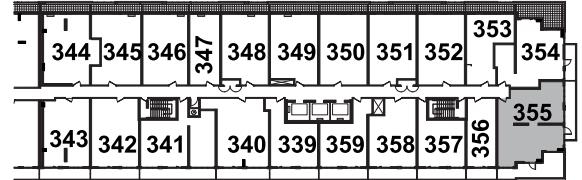

FLOOR 03
UNIT 344

2 BEDROOM

SUITE 344

SUITE AREA: 763 SQ. FT.
BALCONY: 66 SQ. FT.

FLOOR 03
UNIT 341

2 BEDROOM

SUITE 341

SUITE AREA: 815 SQ. FT.
BALCONY: 148 SQ. FT.