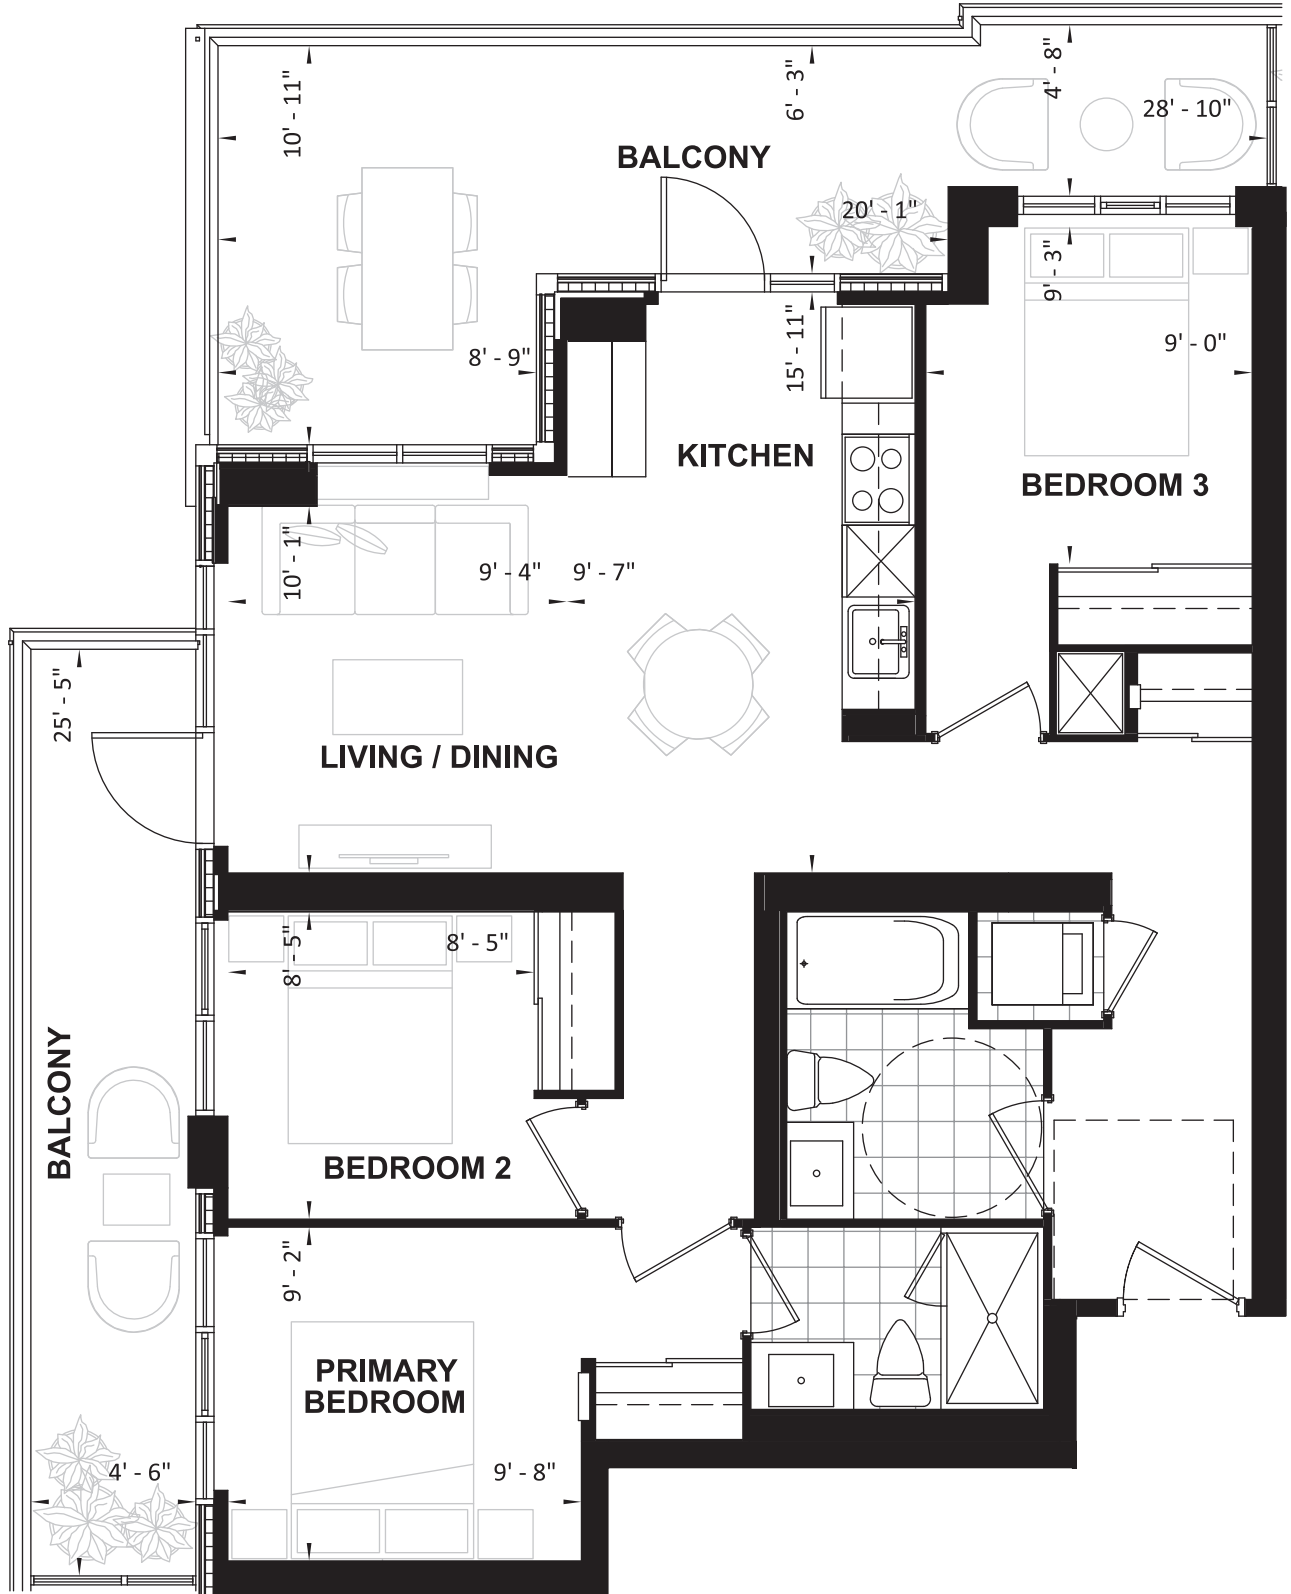

FLOOR 03
UNIT 356

STUDIO

SUITE 356

SUITE AREA: 419 SQ. FT.
BALCONY: 60 SQ. FT.

FLOOR 03
UNIT 347

STUDIO

SUITE 347

SUITE AREA: 448 SQ. FT.
BALCONY: 41 SQ. FT.

FLOOR 03
UNIT 357

1 BEDROOM

SUITE 357

SUITE AREA: 514 SQ. FT.
BALCONY: 95 SQ. FT.

FLOOR 03
UNIT 339

1 BEDROOM

SUITE 339

SUITE AREA: 536 SQ. FT.
BALCONY: 95 SQ. FT.

FLOOR 03
UNIT 358

1 BEDROOM
+FLEX

SUITE 358

SUITE AREA: 611 SQ. FT.
BALCONY: 95 SQ. FT.

FLOOR 03
UNIT 346

1 BEDROOM
+FLEX

SUITE 346

SUITE AREA: 655 SQ. FT.
BALCONY: 61 SQ. FT.

FLOOR 03
UNIT 355

3 BEDROOM

SUITE 355

SUITE AREA: 958 SQ. FT.
BALCONY: 324 SQ. FT.