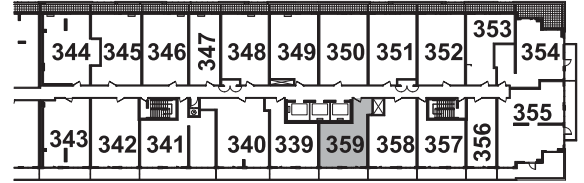

FLOOR 03
UNIT 356

STUDIO

SUITE 356

SUITE AREA: 419 SQ. FT.
BALCONY: 60 SQ. FT.

FLOOR 03
UNIT 347

STUDIO

SUITE 347

SUITE AREA: 448 SQ. FT.
BALCONY: 41 SQ. FT.

FLOOR 03
UNIT 357

1 BEDROOM

SUITE 357

SUITE AREA: 514 SQ. FT.
BALCONY: 95 SQ. FT.

FLOOR 03
UNIT 339

1 BEDROOM

SUITE 339

SUITE AREA: 536 SQ. FT.
BALCONY: 95 SQ. FT.

FLOOR 03
UNIT 353

1 BEDROOM

SUITE 353

SUITE AREA: 538 SQ. FT.
BALCONY: 64 SQ. FT.

FLOOR 03
UNIT 359

1 BEDROOM

SUITE 359

SUITE AREA: 542 SQ. FT.
BALCONY: 95 SQ. FT.

FLOOR 03
UNIT 358

1 BEDROOM
+FLEX

SUITE 358

SUITE AREA: 611 SQ. FT.
BALCONY: 95 SQ. FT.

FLOOR 03
UNIT 346

1 BEDROOM
+FLEX

SUITE 346

SUITE AREA: 655 SQ. FT.
BALCONY: 61 SQ. FT.