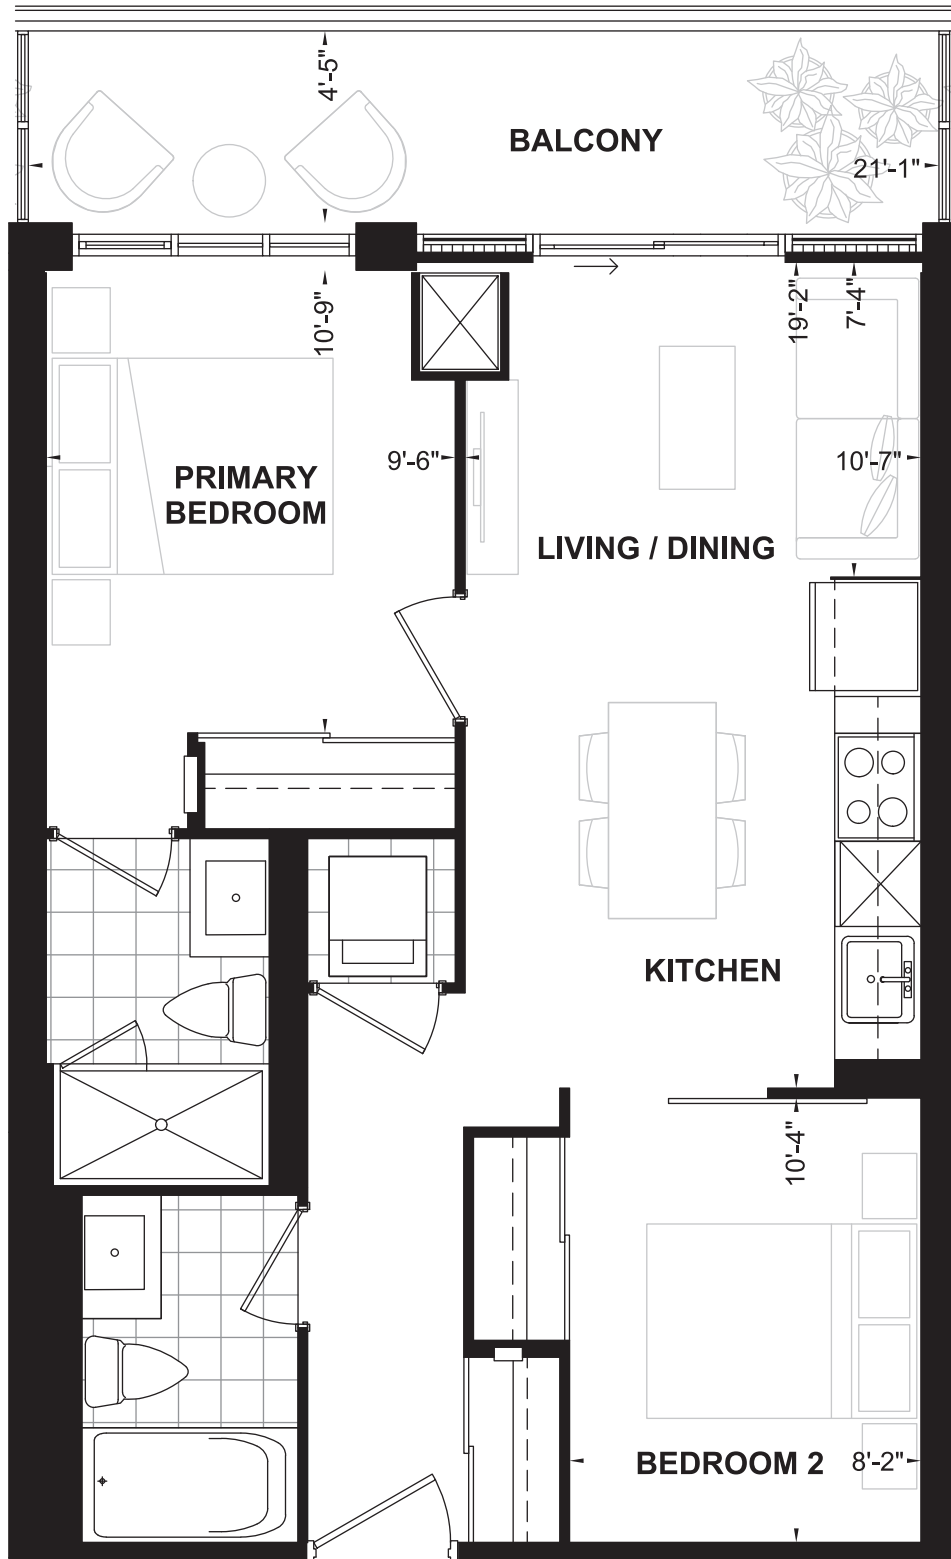

2 BEDROOM

SUITE 342

SUITE AREA: 664 SQ. FT.
BALCONY: 95 SQ. FT.