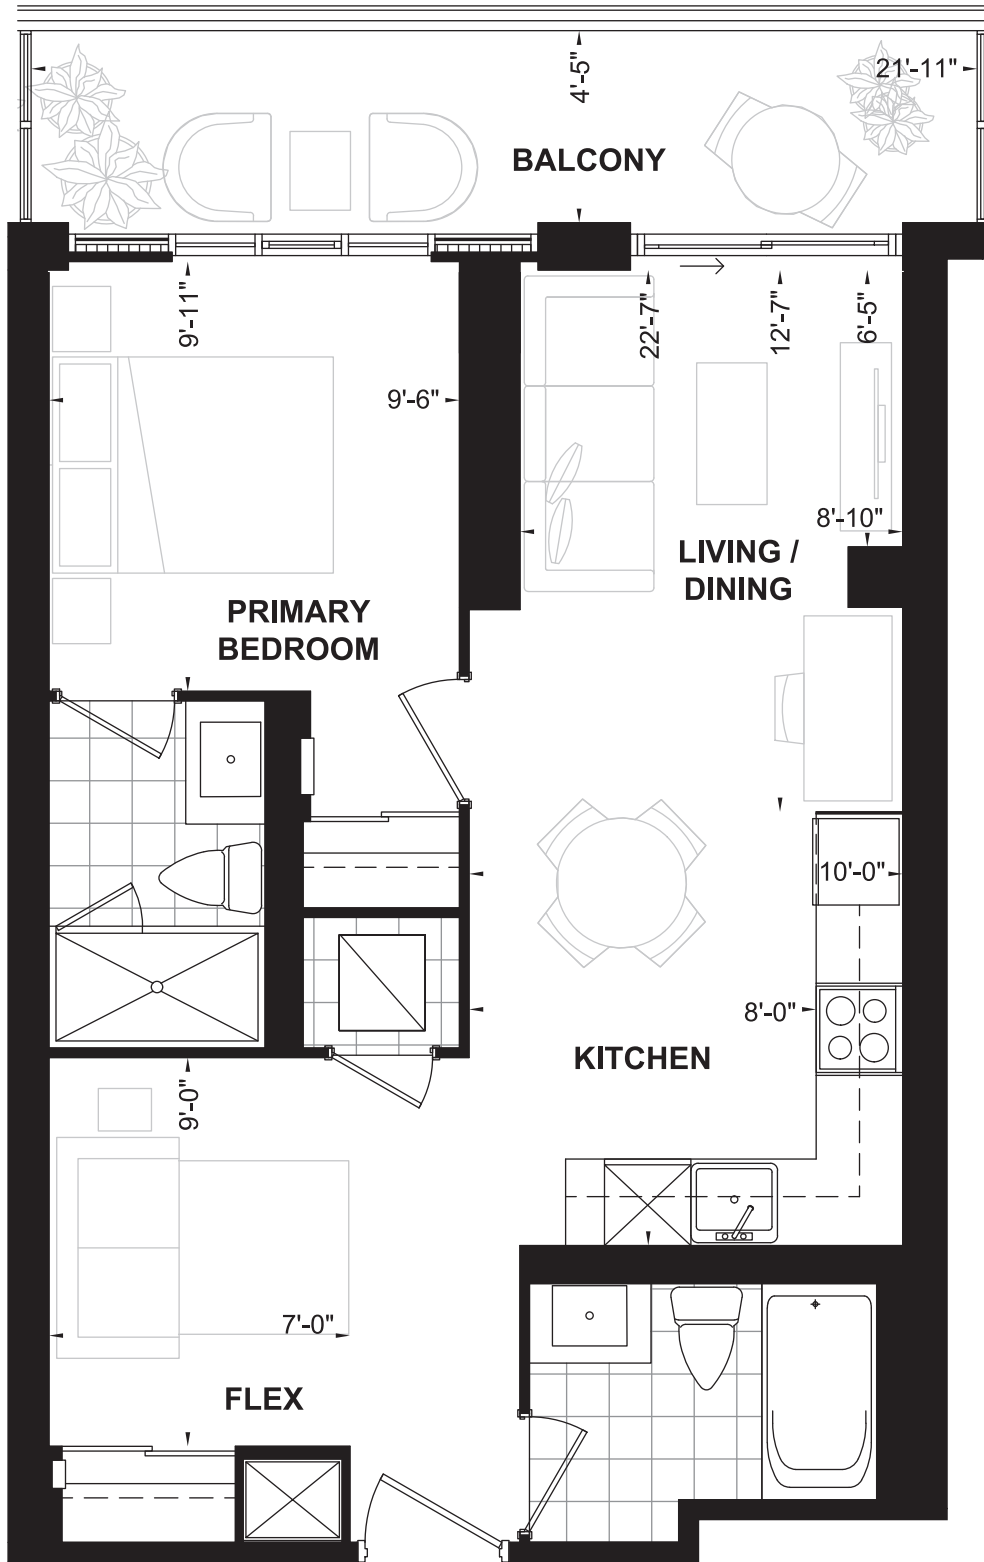

1 BEDROOM
+FLEX

SUITE 343

SUITE AREA: 680 SQ. FT.
BALCONY: 98 SQ. FT.