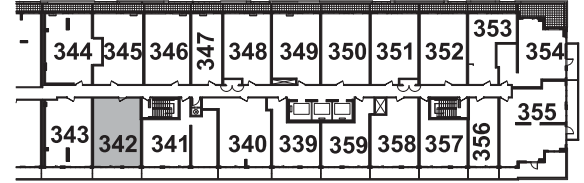

FLOOR 03
UNIT 348

1 BEDROOM
+FLEX

SUITE 348

SUITE AREA: 659 SQ. FT.
BALCONY: 63 SQ. FT.

FLOOR 03
UNIT 351

1 BEDROOM
+FLEX

SUITE 351

SUITE AREA: 662 SQ. FT.
BALCONY: 63 SQ. FT.

FLOOR 03
UNIT 343

1 BEDROOM
+FLEX

SUITE 343

SUITE AREA: 680 SQ. FT.
BALCONY: 98 SQ. FT.

FLOOR 03
UNIT 349

2 BEDROOM

SUITE 349

SUITE AREA: 661 SQ. FT.
BALCONY: 64 SQ. FT.

FLOOR 03
UNIT 342

2 BEDROOM

SUITE 342

SUITE AREA: 664 SQ. FT.
BALCONY: 95 SQ. FT.

FLOOR 03
UNIT 345

2 BEDROOM

SUITE 345

SUITE AREA: 666 SQ. FT.
BALCONY: 66 SQ. FT.