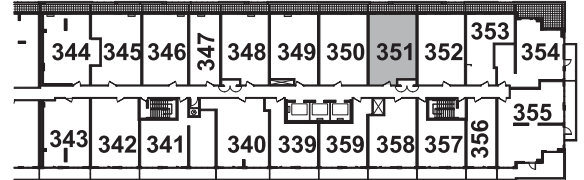

FLOOR 03
UNIT 357

1 BEDROOM

SUITE 357

SUITE AREA: 514 SQ. FT.
BALCONY: 95 SQ. FT.

FLOOR 03
UNIT 339

1 BEDROOM

SUITE 339

SUITE AREA: 536 SQ. FT.
BALCONY: 95 SQ. FT.

FLOOR 03
UNIT 353

1 BEDROOM

SUITE 353

SUITE AREA: 538 SQ. FT.
BALCONY: 64 SQ. FT.

FLOOR 03
UNIT 359

1 BEDROOM

SUITE 359

SUITE AREA: 542 SQ. FT.
BALCONY: 95 SQ. FT.

FLOOR 03
UNIT 358

1 BEDROOM
+FLEX

SUITE 358

SUITE AREA: 611 SQ. FT.
BALCONY: 95 SQ. FT.

FLOOR 03
UNIT 346

1 BEDROOM
+FLEX

SUITE 346

SUITE AREA: 655 SQ. FT.
BALCONY: 61 SQ. FT.

FLOOR 03
UNIT 348

1 BEDROOM
+FLEX

SUITE 348

SUITE AREA: 659 SQ. FT.
BALCONY: 63 SQ. FT.

FLOOR 03
UNIT 351

1 BEDROOM
+FLEX

SUITE 351

SUITE AREA: 662 SQ. FT.
BALCONY: 63 SQ. FT.