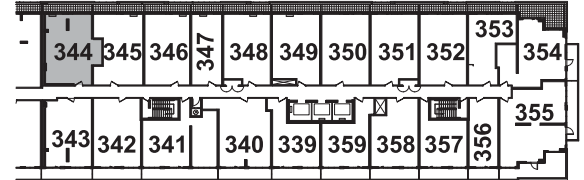

FLOOR 03
UNIT 340

2 BEDROOM

SUITE 340

SUITE AREA: 749 SQ. FT.
BALCONY: 103 SQ. FT.

FLOOR 03
UNIT 354

2 BEDROOM

SUITE 354

SUITE AREA: 752 SQ. FT.
BALCONY: 212 SQ. FT.