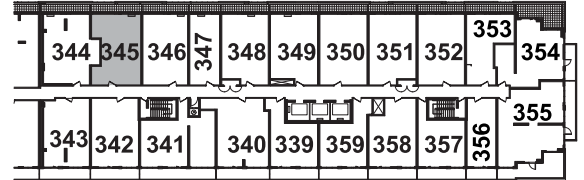

FLOOR 03
UNIT 348

1 BEDROOM
+FLEX

SUITE 348

SUITE AREA: 659 SQ. FT.
BALCONY: 63 SQ. FT.

FLOOR 03
UNIT 351

1 BEDROOM
+FLEX

SUITE 351

SUITE AREA: 662 SQ. FT.
BALCONY: 63 SQ. FT.

FLOOR 03
UNIT 343

1 BEDROOM
+FLEX

SUITE 343

SUITE AREA: 680 SQ. FT.
BALCONY: 98 SQ. FT.

FLOOR 03
UNIT 349

2 BEDROOM

SUITE 349

SUITE AREA: 661 SQ. FT.
BALCONY: 64 SQ. FT.

FLOOR 03
UNIT 342

2 BEDROOM

SUITE 342

SUITE AREA: 664 SQ. FT.
BALCONY: 95 SQ. FT.

FLOOR 03
UNIT 345

2 BEDROOM

SUITE 345

SUITE AREA: 666 SQ. FT.
BALCONY: 66 SQ. FT.