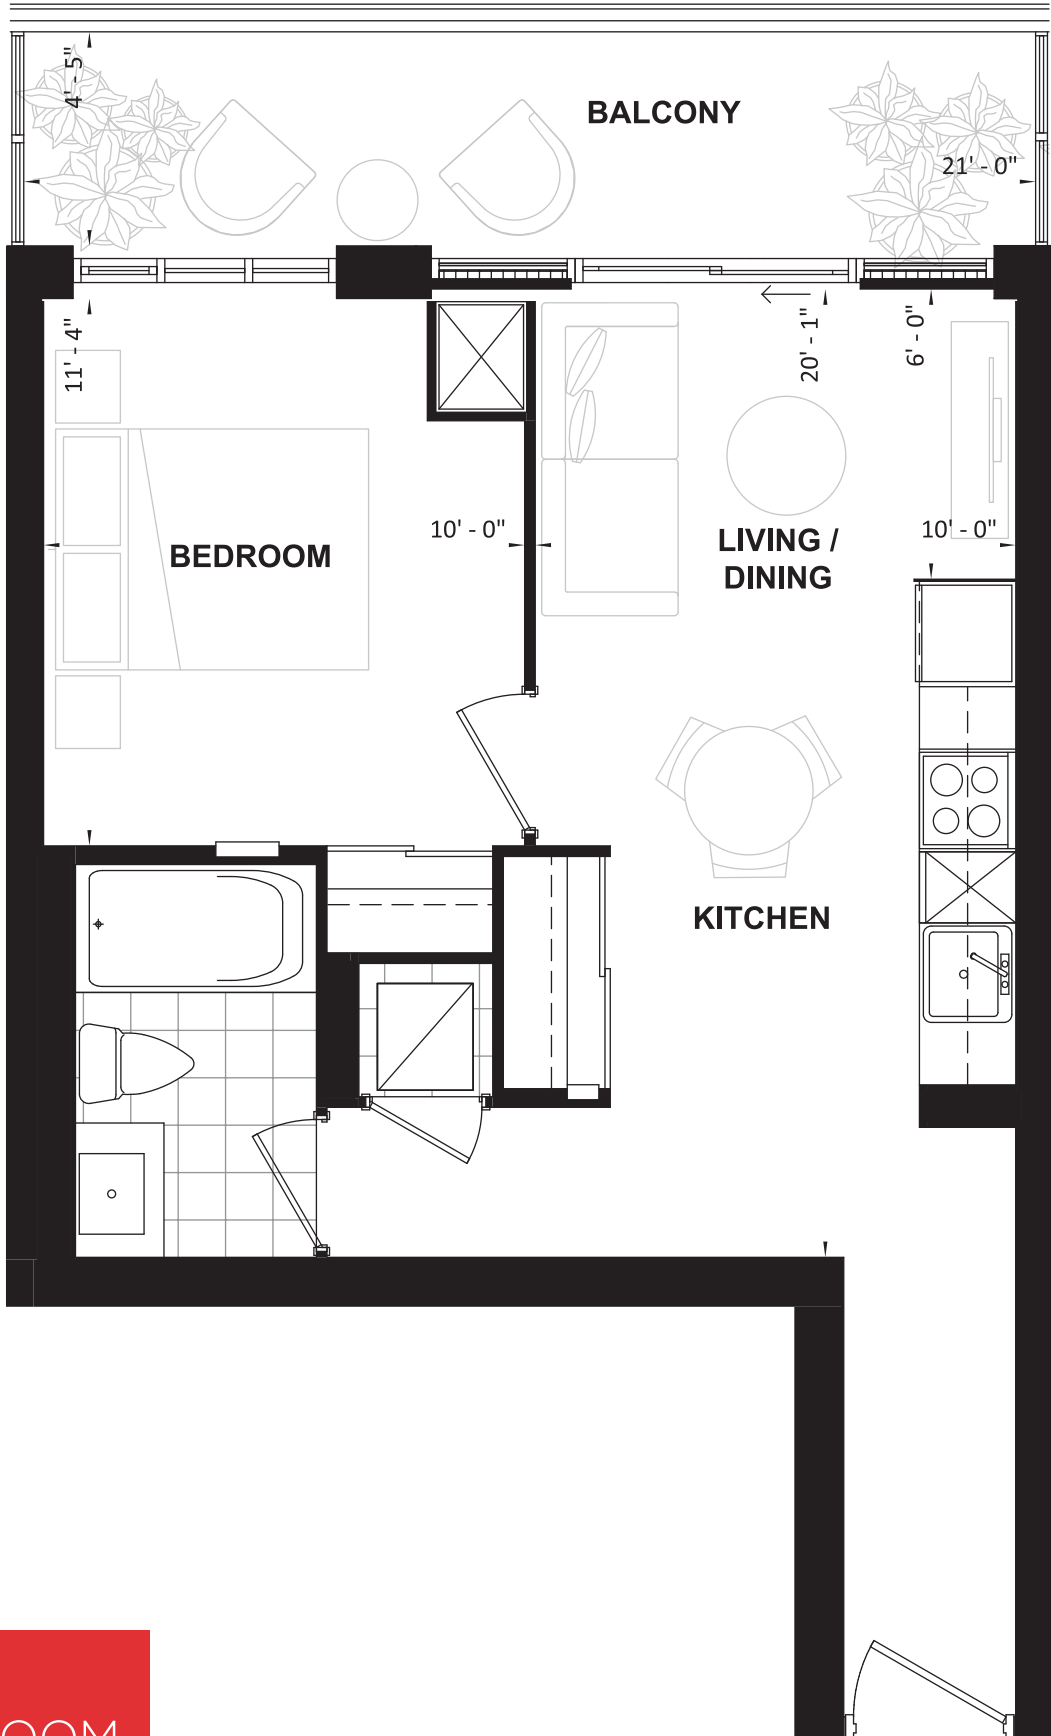

FLOOR 03
UNIT 356

STUDIO

SUITE 356

SUITE AREA: 419 SQ. FT.
BALCONY: 60 SQ. FT.

FLOOR 03
UNIT 347

STUDIO

SUITE 347

SUITE AREA: 448 SQ. FT.
BALCONY: 41 SQ. FT.

FLOOR 03
UNIT 357

1 BEDROOM

SUITE 357

SUITE AREA: 514 SQ. FT.
BALCONY: 95 SQ. FT.

FLOOR 03
UNIT 339

1 BEDROOM

SUITE 339

SUITE AREA: 536 SQ. FT.
BALCONY: 95 SQ. FT.

FLOOR 03
UNIT 353

1 BEDROOM

SUITE 353

SUITE AREA: 538 SQ. FT.
BALCONY: 64 SQ. FT.

FLOOR 03
UNIT 359

1 BEDROOM

SUITE 359

SUITE AREA: 542 SQ. FT.
BALCONY: 95 SQ. FT.

FLOOR 03
UNIT 358

1 BEDROOM
+FLEX

SUITE 358

SUITE AREA: 611 SQ. FT.
BALCONY: 95 SQ. FT.

FLOOR 03
UNIT 346

1 BEDROOM
+FLEX

SUITE 346

SUITE AREA: 655 SQ. FT.
BALCONY: 61 SQ. FT.