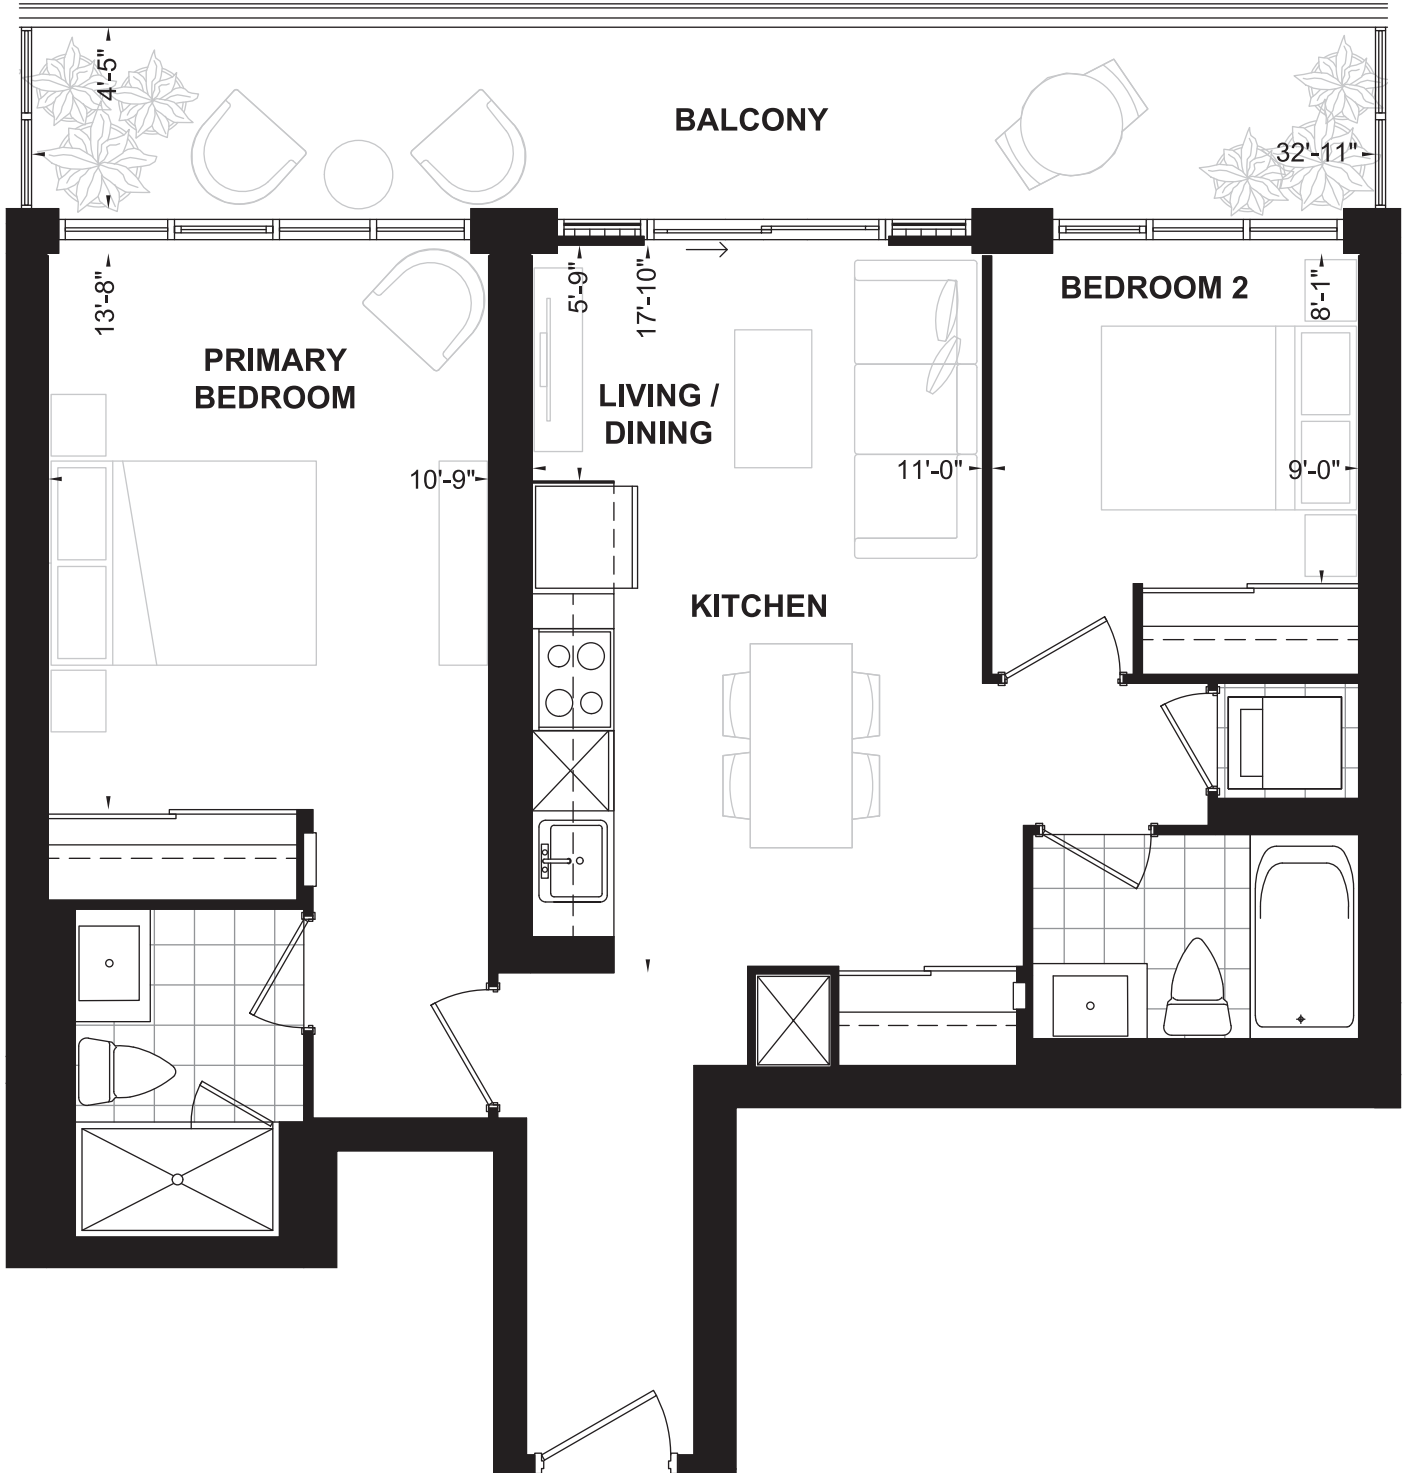

2 BEDROOM

SUITE 341

SUITE AREA: 815 SQ. FT.
BALCONY: 148 SQ. FT.