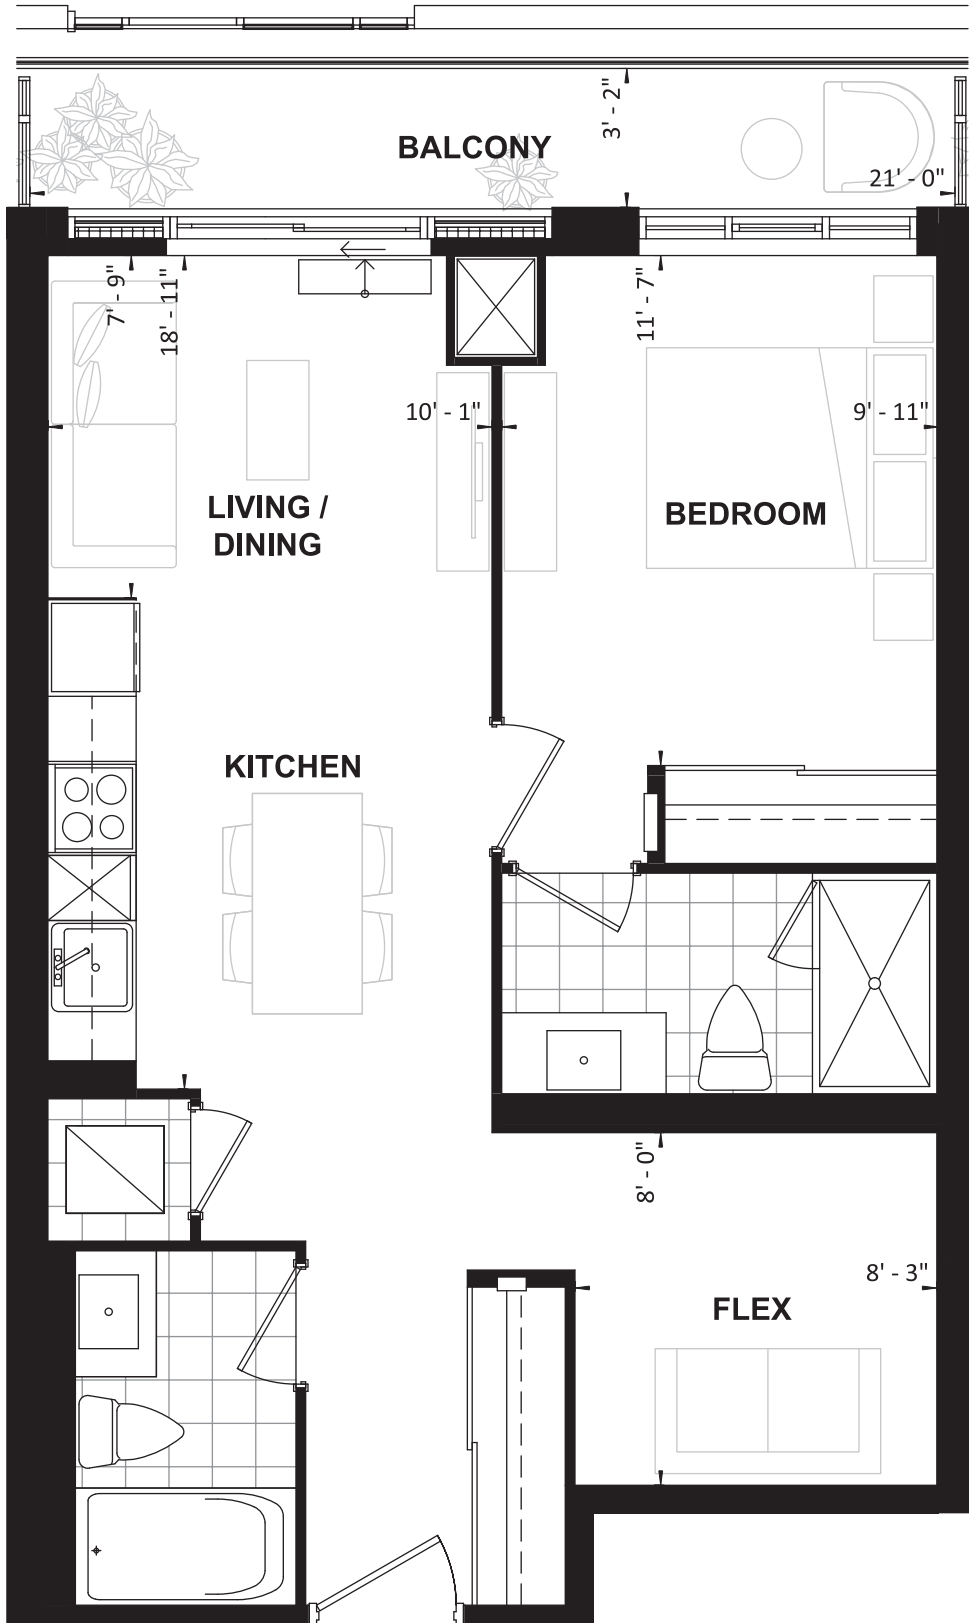

FLOOR 03
UNIT 356

STUDIO

SUITE 356

SUITE AREA: 419 SQ. FT.
BALCONY: 60 SQ. FT.

FLOOR 03
UNIT 347

STUDIO

SUITE 347

SUITE AREA: 448 SQ. FT.
BALCONY: 41 SQ. FT.

FLOOR 03
UNIT 357

1 BEDROOM

SUITE 357

SUITE AREA: 514 SQ. FT.
BALCONY: 95 SQ. FT.

FLOOR 03
UNIT 339

1 BEDROOM

SUITE 339

SUITE AREA: 536 SQ. FT.
BALCONY: 95 SQ. FT.

FLOOR 03
UNIT 358

1 BEDROOM
+FLEX

SUITE 358

SUITE AREA: 611 SQ. FT.
BALCONY: 95 SQ. FT.

FLOOR 03
UNIT 346

1 BEDROOM
+FLEX

SUITE 346

SUITE AREA: 655 SQ. FT.
BALCONY: 61 SQ. FT.

FLOOR 03
UNIT 348

1 BEDROOM
+FLEX

SUITE 348

SUITE AREA: 659 SQ. FT.
BALCONY: 63 SQ. FT.

FLOOR 03
UNIT 351

1 BEDROOM
+FLEX

SUITE 351

SUITE AREA: 662 SQ. FT.
BALCONY: 63 SQ. FT.