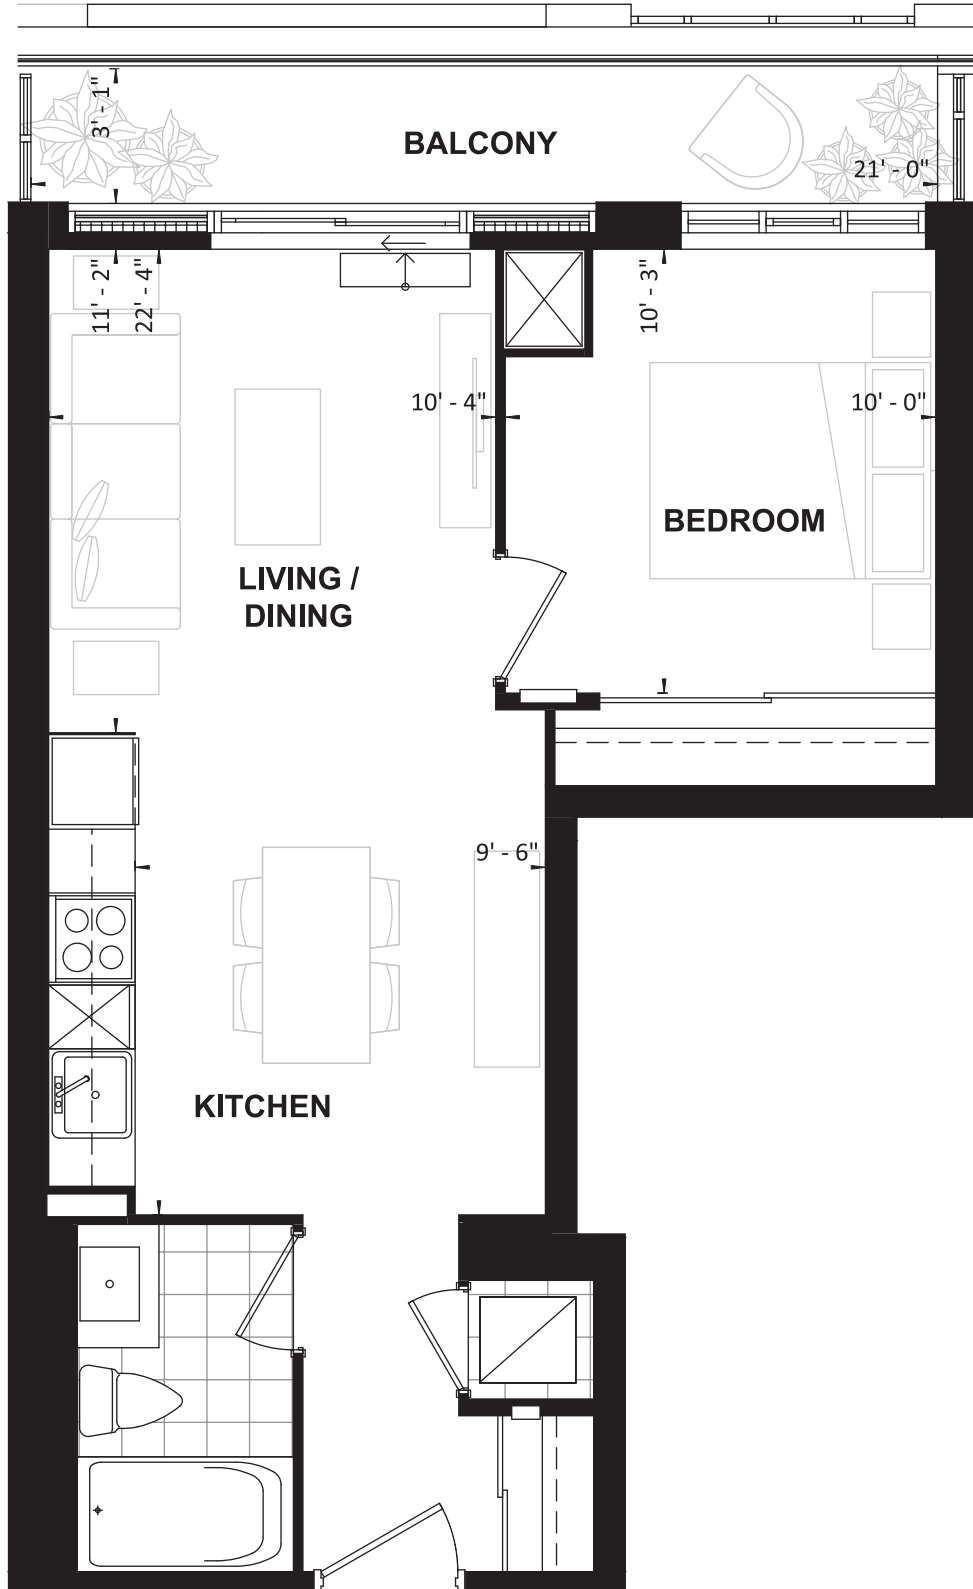

FLOOR 03
UNIT 356

STUDIO

SUITE 356

SUITE AREA: 419 SQ. FT.
BALCONY: 60 SQ. FT.

FLOOR 03
UNIT 347

STUDIO

SUITE 347

SUITE AREA: 448 SQ. FT.
BALCONY: 41 SQ. FT.

FLOOR 03
UNIT 357

1 BEDROOM

SUITE 357

SUITE AREA: 514 SQ. FT.
BALCONY: 95 SQ. FT.

FLOOR 03
UNIT 339

1 BEDROOM

SUITE 339

SUITE AREA: 536 SQ. FT.
BALCONY: 95 SQ. FT.

FLOOR 03
UNIT 353

1 BEDROOM

SUITE 353

SUITE AREA: 538 SQ. FT.
BALCONY: 64 SQ. FT.

FLOOR 03
UNIT 359

1 BEDROOM

SUITE 359

SUITE AREA: 542 SQ. FT.
BALCONY: 95 SQ. FT.

FLOOR 03
UNIT 358

1 BEDROOM
+FLEX

SUITE 358

SUITE AREA: 611 SQ. FT.
BALCONY: 95 SQ. FT.

FLOOR 03
UNIT 346

1 BEDROOM
+FLEX

SUITE 346

SUITE AREA: 655 SQ. FT.
BALCONY: 61 SQ. FT.