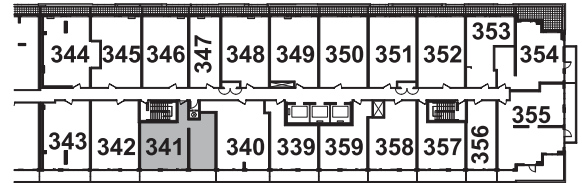

FLOOR 03
UNIT 341