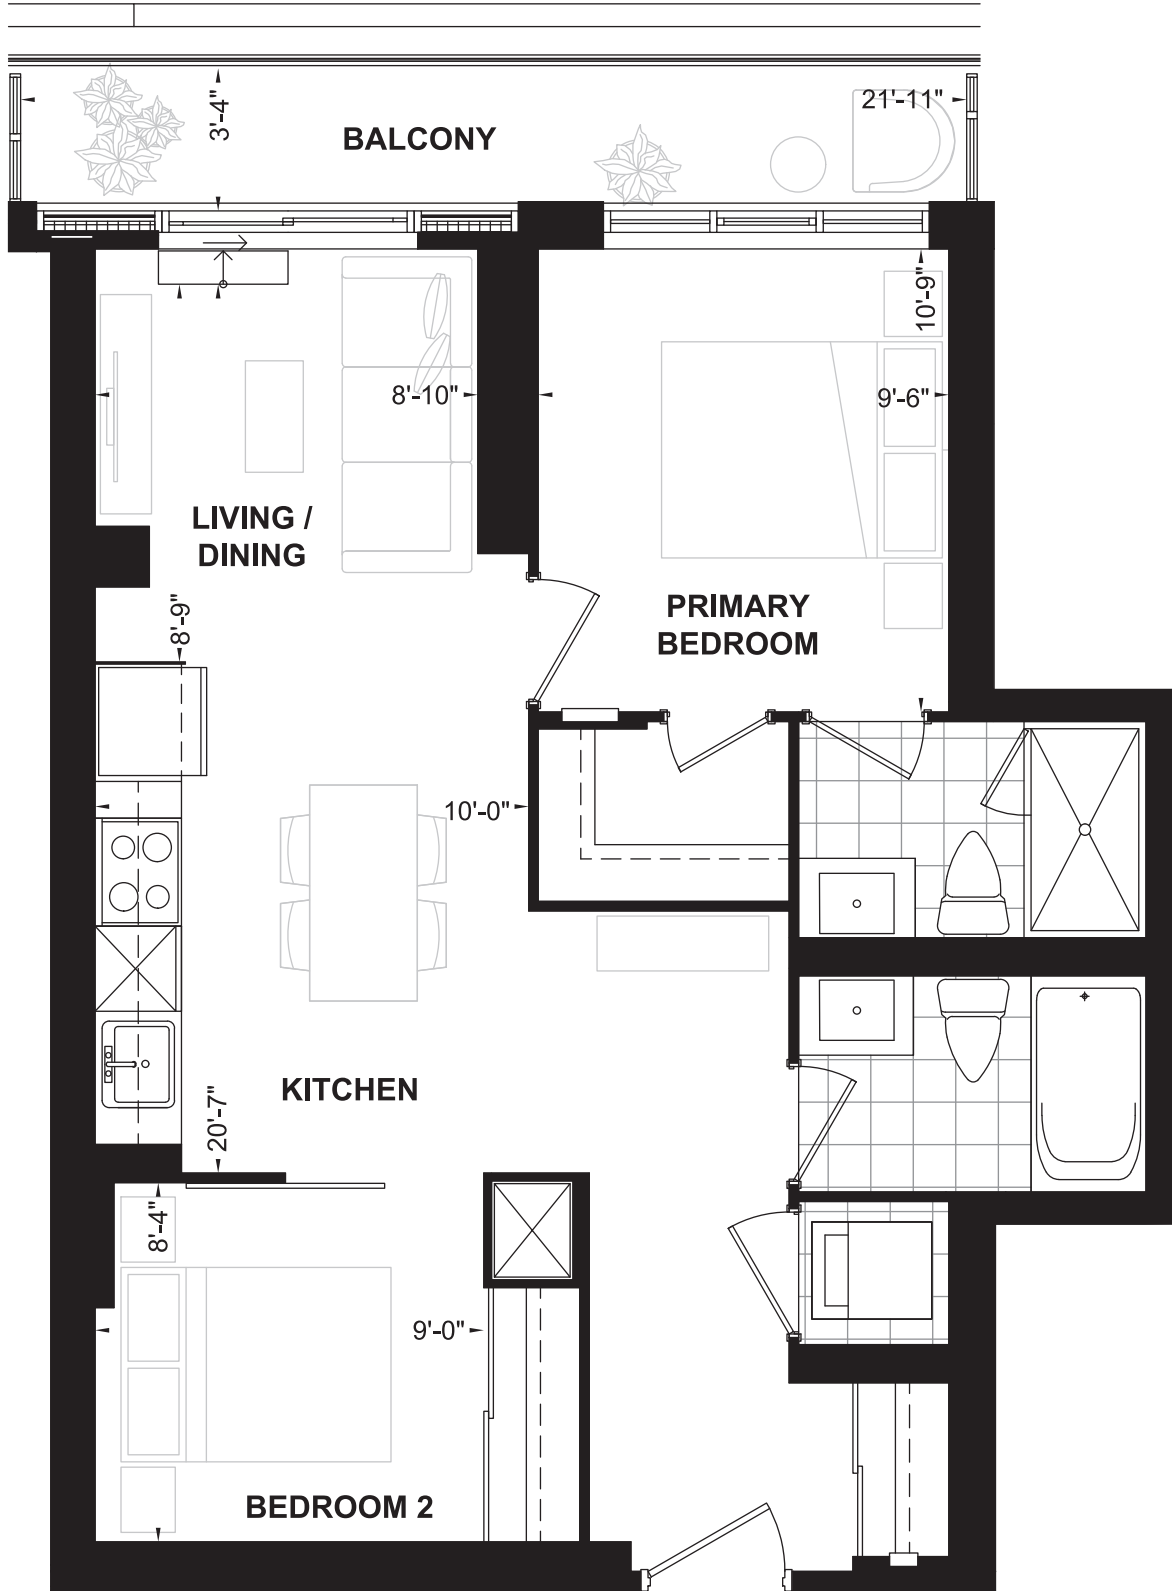

2 BEDROOM

SUITE 344

SUITE AREA: 763 SQ. FT.
BALCONY: 66 SQ. FT.