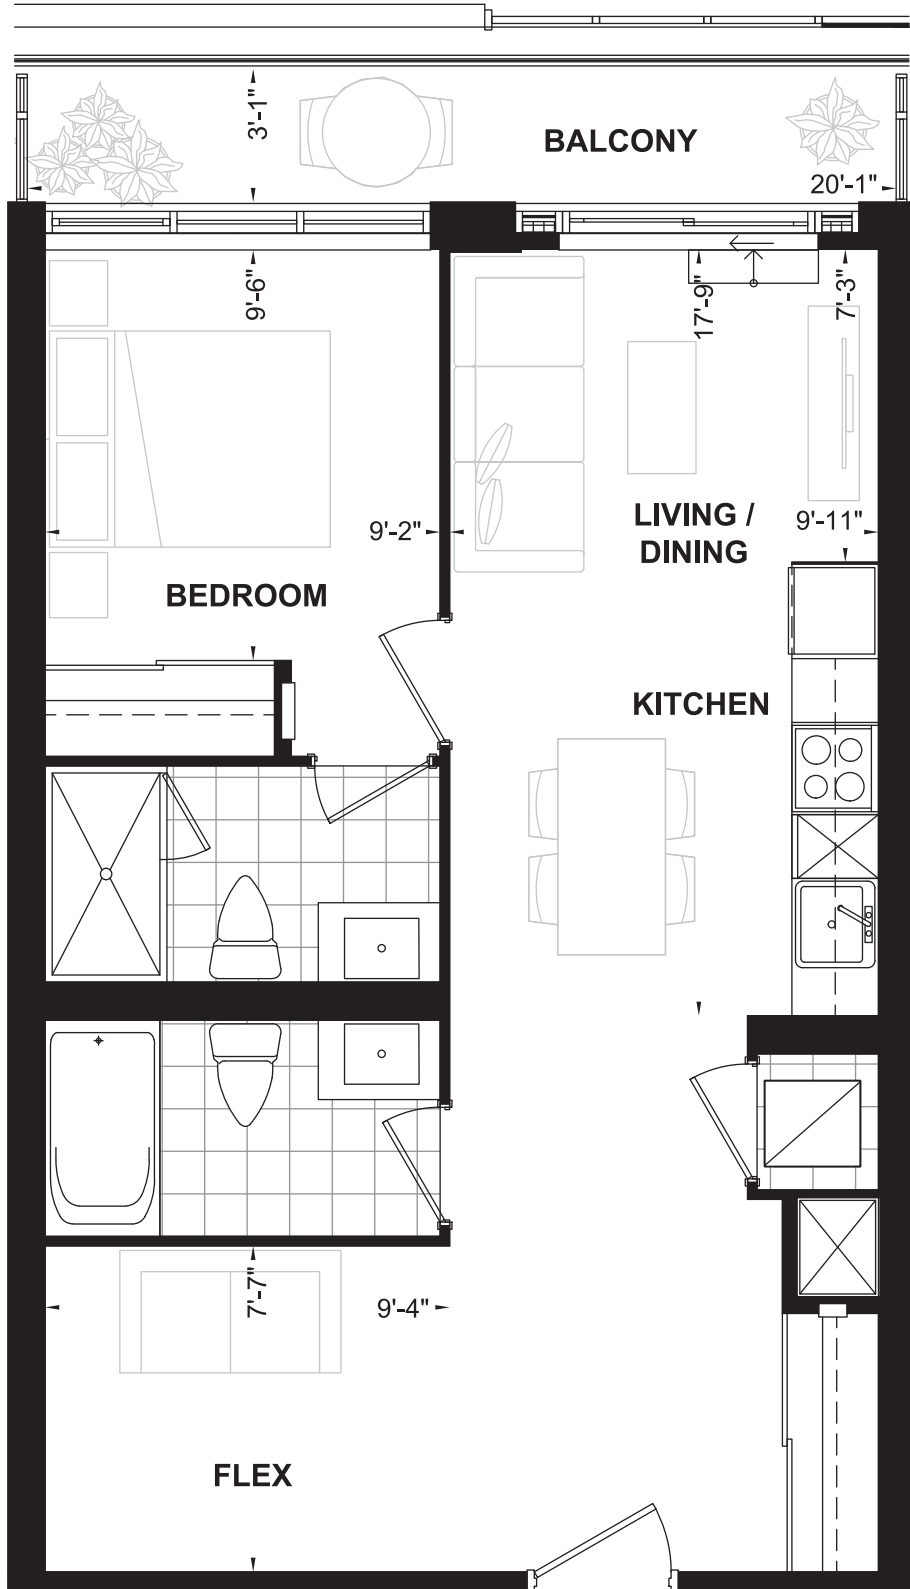

FLOOR 03
UNIT 357

1 BEDROOM

SUITE 357

SUITE AREA: 514 SQ. FT.
BALCONY: 95 SQ. FT.

FLOOR 03
UNIT 339

1 BEDROOM

SUITE 339

SUITE AREA: 536 SQ. FT.
BALCONY: 95 SQ. FT.

FLOOR 03
UNIT 353

1 BEDROOM

SUITE 353

SUITE AREA: 538 SQ. FT.
BALCONY: 64 SQ. FT.

FLOOR 03
UNIT 359

1 BEDROOM

SUITE 359

SUITE AREA: 542 SQ. FT.
BALCONY: 95 SQ. FT.

FLOOR 03
UNIT 358

1 BEDROOM
+FLEX

SUITE 358

SUITE AREA: 611 SQ. FT.
BALCONY: 95 SQ. FT.

FLOOR 03
UNIT 346

1 BEDROOM
+FLEX

SUITE 346

SUITE AREA: 655 SQ. FT.
BALCONY: 61 SQ. FT.

FLOOR 03
UNIT 348

1 BEDROOM
+FLEX

SUITE 348

SUITE AREA: 659 SQ. FT.
BALCONY: 63 SQ. FT.

FLOOR 03
UNIT 351

1 BEDROOM
+FLEX

SUITE 351

SUITE AREA: 662 SQ. FT.
BALCONY: 63 SQ. FT.