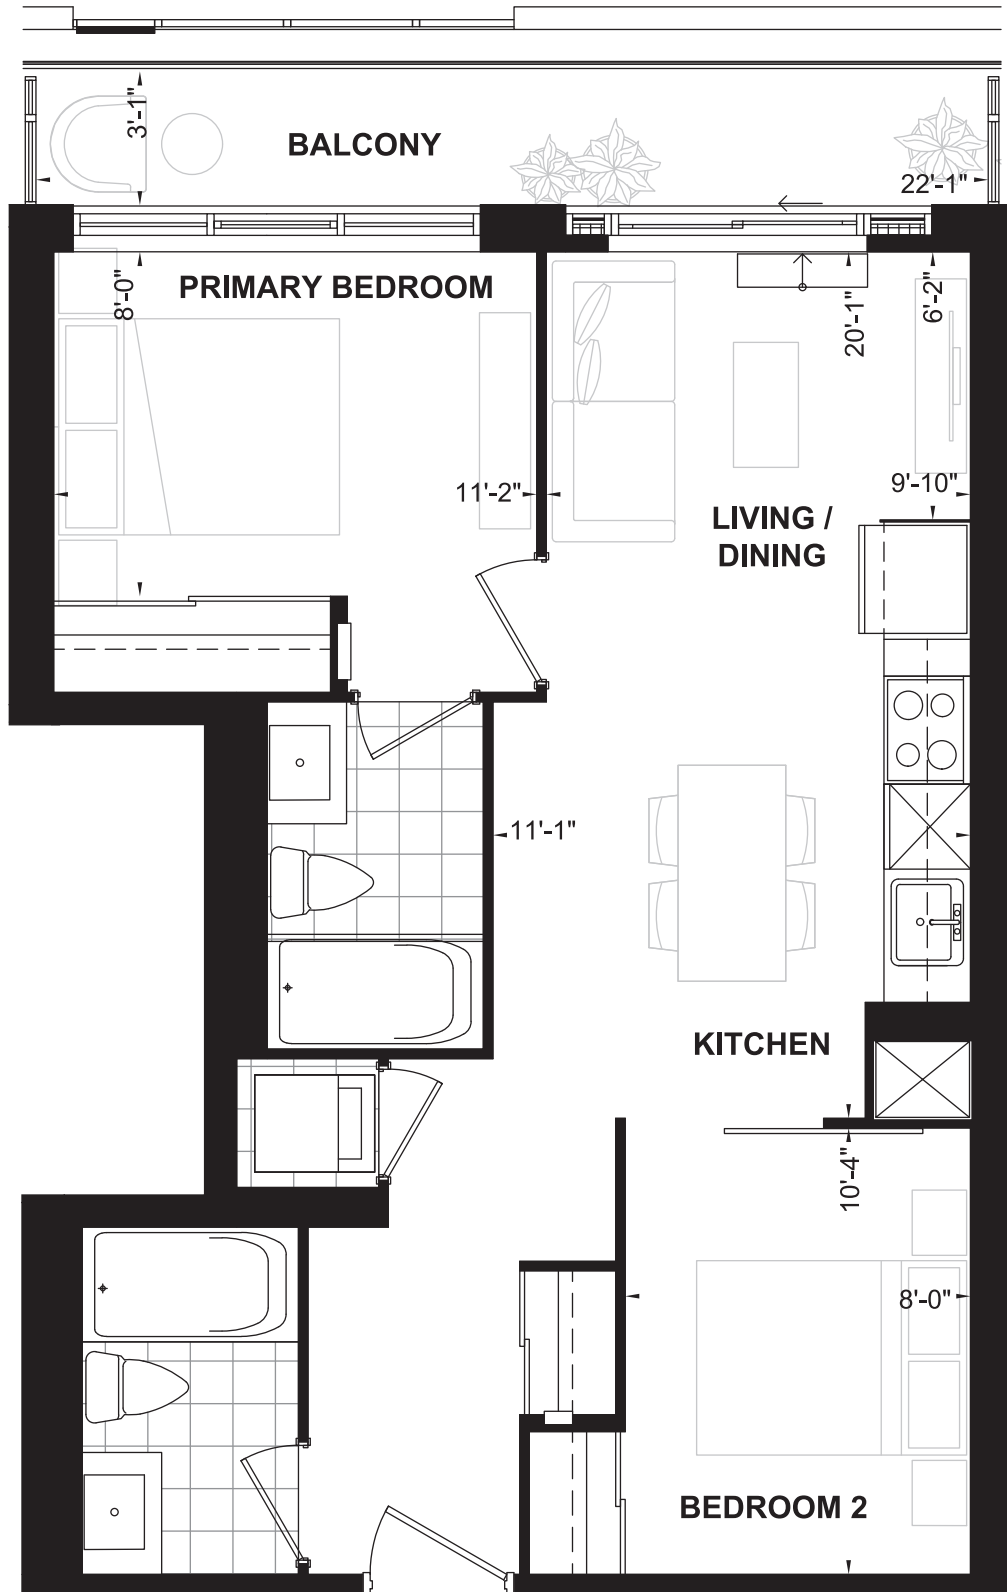

FLOOR 03
UNIT 356

STUDIO

SUITE 356

SUITE AREA: 419 SQ. FT.
BALCONY: 60 SQ. FT.

FLOOR 03
UNIT 347

STUDIO

SUITE 347

SUITE AREA: 448 SQ. FT.
BALCONY: 41 SQ. FT.

FLOOR 03
UNIT 357

1 BEDROOM

SUITE 357

SUITE AREA: 514 SQ. FT.
BALCONY: 95 SQ. FT.

FLOOR 03
UNIT 339

1 BEDROOM

SUITE 339

SUITE AREA: 536 SQ. FT.
BALCONY: 95 SQ. FT.

FLOOR 03
UNIT 358

1 BEDROOM
+FLEX

SUITE 358

SUITE AREA: 611 SQ. FT.
BALCONY: 95 SQ. FT.

FLOOR 03
UNIT 346

1 BEDROOM
+FLEX

SUITE 346

SUITE AREA: 655 SQ. FT.
BALCONY: 61 SQ. FT.

FLOOR 03
UNIT 342

2 BEDROOM

SUITE 342

SUITE AREA: 664 SQ. FT.
BALCONY: 95 SQ. FT.

FLOOR 03
UNIT 345

2 BEDROOM

SUITE 345

SUITE AREA: 666 SQ. FT.
BALCONY: 66 SQ. FT.