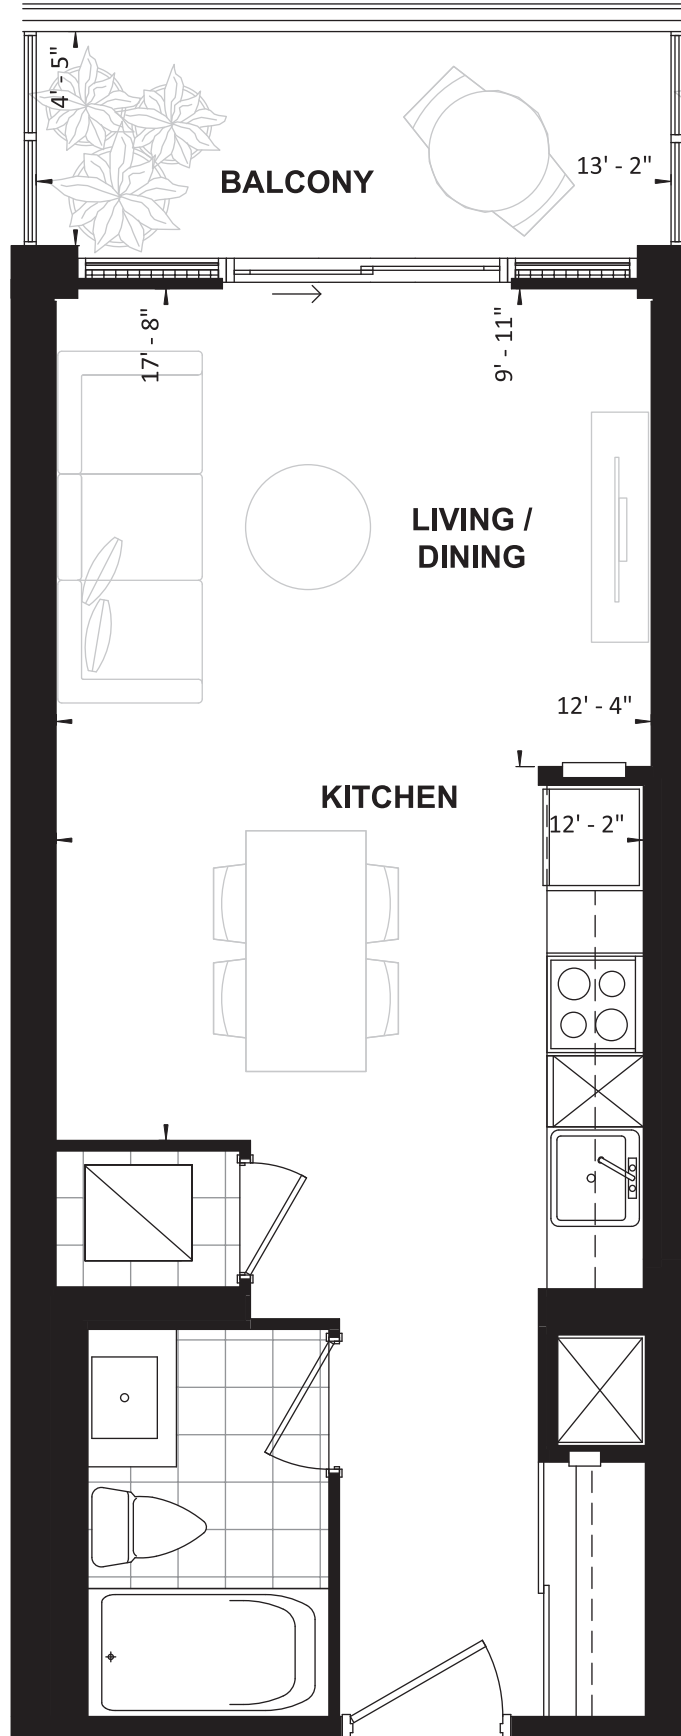

FLOOR 03
UNIT 356

STUDIO

SUITE 356

SUITE AREA: 419 SQ. FT.
BALCONY: 60 SQ. FT.

FLOOR 03
UNIT 347

STUDIO

SUITE 347

SUITE AREA: 448 SQ. FT.
BALCONY: 41 SQ. FT.

FLOOR 03
UNIT 357

1 BEDROOM

SUITE 357

SUITE AREA: 514 SQ. FT.
BALCONY: 95 SQ. FT.

FLOOR 03
UNIT 339

1 BEDROOM

SUITE 339

SUITE AREA: 536 SQ. FT.
BALCONY: 95 SQ. FT.

FLOOR 03
UNIT 353

1 BEDROOM

SUITE 353

SUITE AREA: 538 SQ. FT.
BALCONY: 64 SQ. FT.

FLOOR 03
UNIT 359

1 BEDROOM

SUITE 359

SUITE AREA: 542 SQ. FT.
BALCONY: 95 SQ. FT.

FLOOR 03
UNIT 358

1 BEDROOM
+FLEX

SUITE 358

SUITE AREA: 611 SQ. FT.
BALCONY: 95 SQ. FT.

FLOOR 03
UNIT 346

1 BEDROOM
+FLEX

SUITE 346

SUITE AREA: 655 SQ. FT.
BALCONY: 61 SQ. FT.