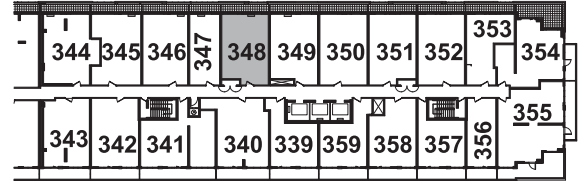

FLOOR 03
UNIT 357

1 BEDROOM

SUITE 357

SUITE AREA: 514 SQ. FT.
BALCONY: 95 SQ. FT.

FLOOR 03
UNIT 339

1 BEDROOM

SUITE 339

SUITE AREA: 536 SQ. FT.
BALCONY: 95 SQ. FT.

FLOOR 03
UNIT 353

1 BEDROOM

SUITE 353

SUITE AREA: 538 SQ. FT.
BALCONY: 64 SQ. FT.

FLOOR 03
UNIT 359

1 BEDROOM

SUITE 359

SUITE AREA: 542 SQ. FT.
BALCONY: 95 SQ. FT.

FLOOR 03
UNIT 358

1 BEDROOM
+FLEX

SUITE 358

SUITE AREA: 611 SQ. FT.
BALCONY: 95 SQ. FT.

FLOOR 03
UNIT 346

1 BEDROOM
+FLEX

SUITE 346

SUITE AREA: 655 SQ. FT.
BALCONY: 61 SQ. FT.

FLOOR 03
UNIT 348

1 BEDROOM
+FLEX

SUITE 348

SUITE AREA: 659 SQ. FT.
BALCONY: 63 SQ. FT.

FLOOR 03
UNIT 351

1 BEDROOM
+FLEX

SUITE 351

SUITE AREA: 662 SQ. FT.
BALCONY: 63 SQ. FT.