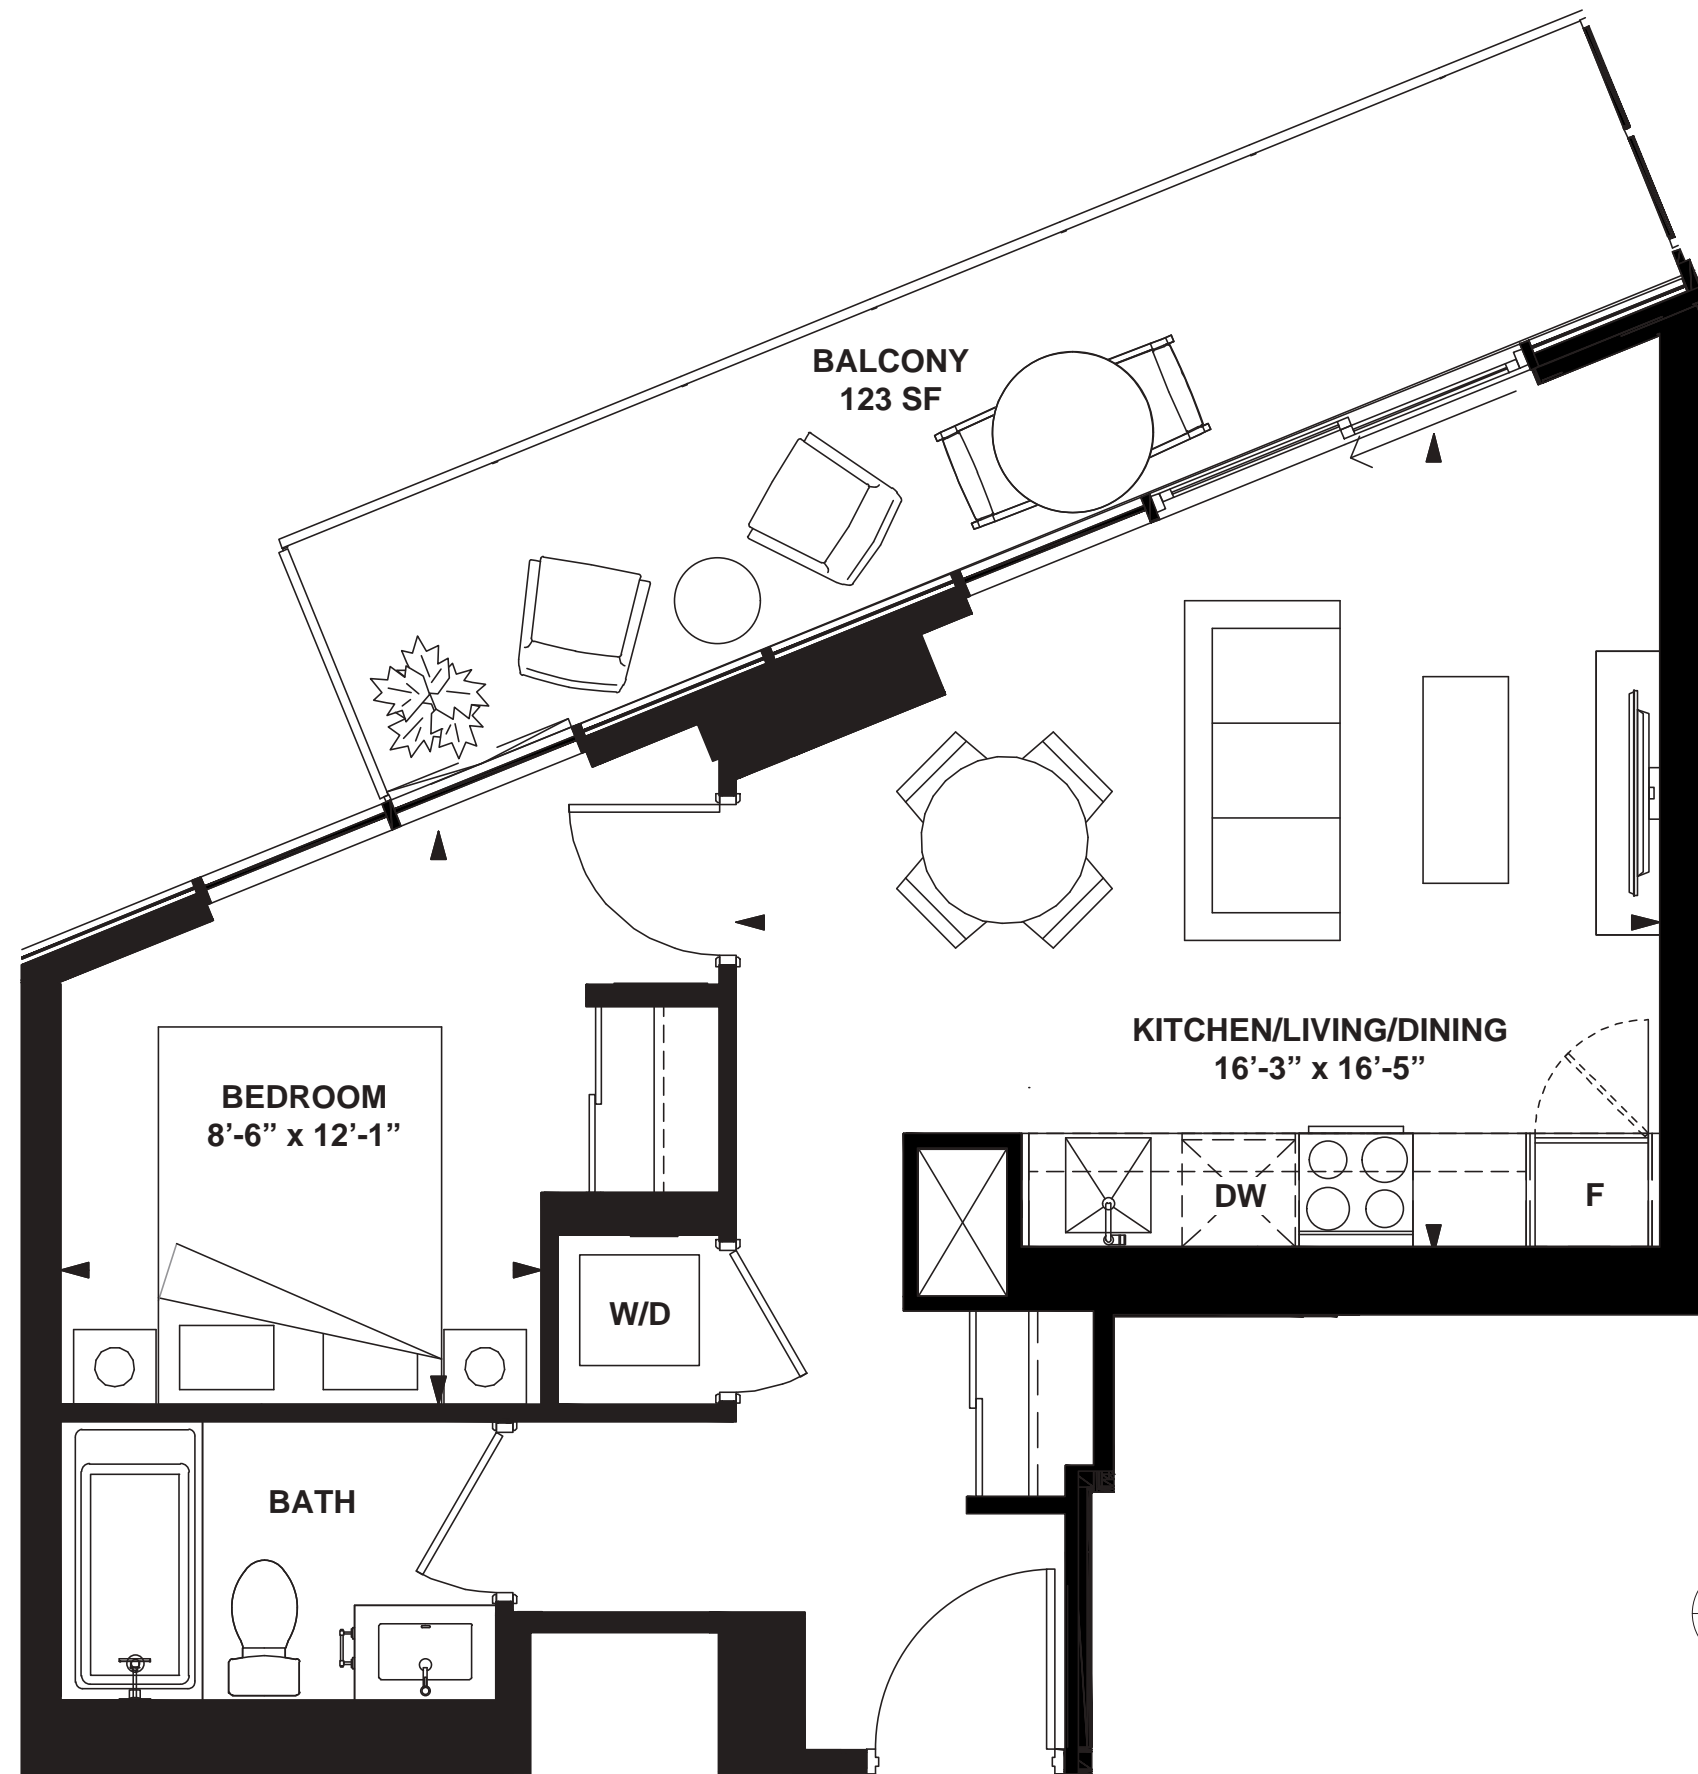

MODEL A2

1 Bedroom

INTERIOR: 455 SF

MODEL A3

1 Bedroom

INTERIOR: 469 SF

MODEL A4

1 Bedroom

INTERIOR: 478 SF

MODELAG

1 Bedroom

INTERIOR: 497 SF

MODEL AG-1

1 Bedroom

INTERIOR: 508 SF

All rights reserved. Buildings and views not to scale. Some features and finishes herein are upgrades or are for illustrative purposes only and may not be available. Furniture is displayed for illustration purposes only. Layout does not necessarily reflect the electrical plan for the suite. Suites are sold unfurnished. Balcony, terrace and façade variations may apply, contact a sales representative for further details. Illustrations are artist's concept only. Prices and specifications subject to change without notice. E. & O.E. February 2022.

MODEL A6-2

1 Bedroom

INTERIOR: 508 SF

All rights reserved. Buildings and views not to scale. Some features and finishes herein are upgrades or are for illustrative purposes only and may not be available. Furniture is displayed for illustration purposes only. Layout does not necessarily reflect the electrical plan for the suite. Suites are sold unfurnished. Balcony, terrace and façade variations may apply, contact a sales representative for further details. Illustrations are artist's concept only. Prices and specifications subject to change without notice. E. & O.E. February 2022.