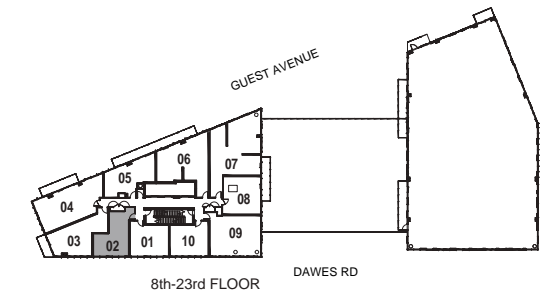

MODEL A-1

1 Bedroom

INTERIOR: 437 SF

All rights reserved. Buildings and views not to scale. Some features and finishes herein are upgrades or are for illustrative purposes only and may not be available. Furniture is displayed for illustration purposes only. Layout does not necessarily reflect the electrical plan for the suite. Suites are sold unfurnished. Balcony, terrace and façade variations may apply, contact a sales representative for further details. Illustrations are artist's concept only. Prices and specifications subject to change without notice. E. & O.E. March 2022.

MODEL A2

1 Bedroom

INTERIOR: 455 SF

MODEL A3

1 Bedroom

INTERIOR: 469 SF

MODEL A4

1 Bedroom