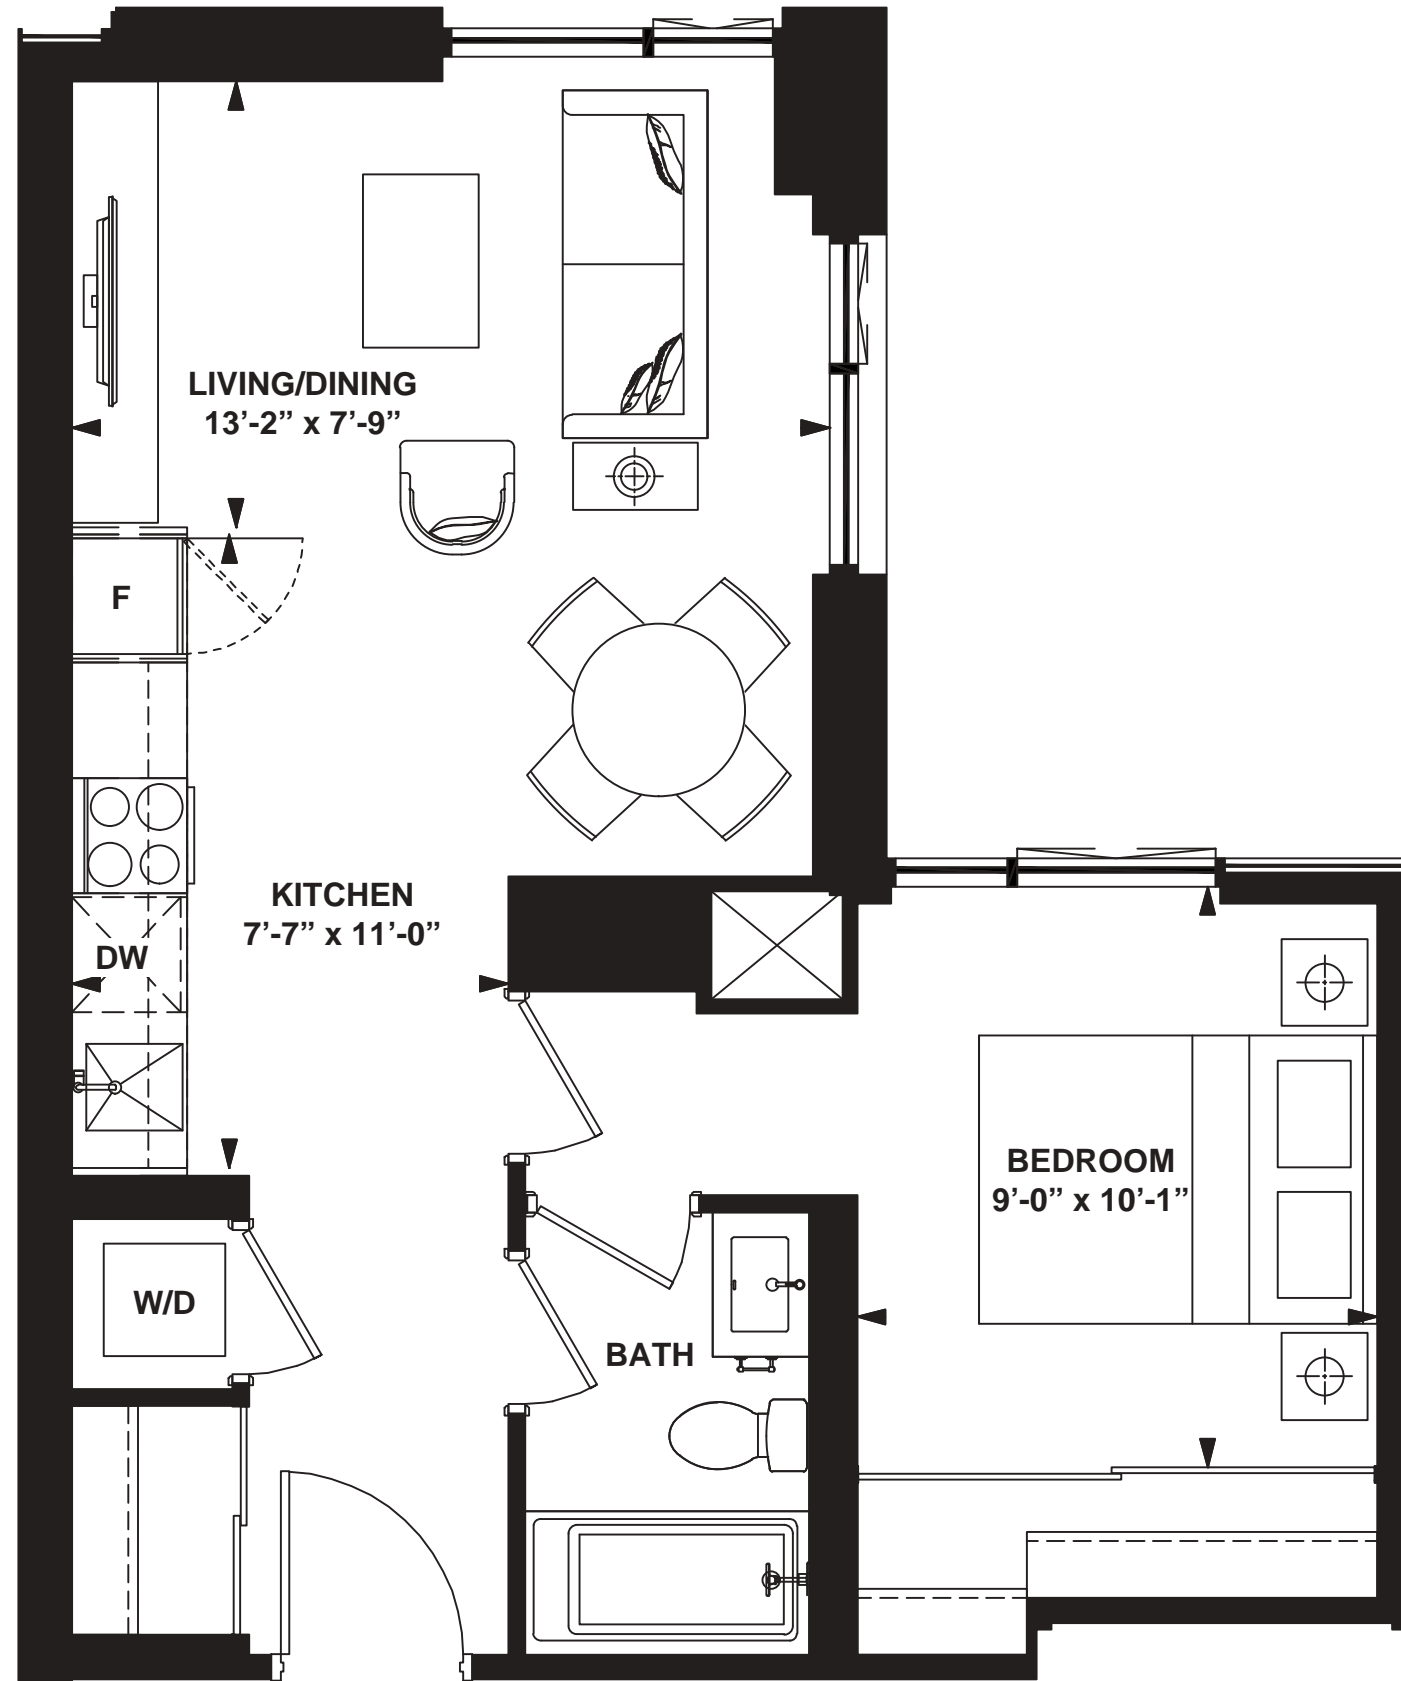

MODEL A6-2

1 Bedroom

INTERIOR: 508 SF

All rights reserved. Buildings and views not to scale. Some features and finishes herein are upgrades or are for illustrative purposes only and may not be available. Furniture is displayed for illustration purposes only. Layout does not necessarily reflect the electrical plan for the suite. Suites are sold unfurnished. Balcony, terrace and façade variations may apply, contact a sales representative for further details. Illustrations are artist's concept only. Prices and specifications subject to change without notice. E. & O.E. February 2022.

MODEL A7

1 Bedroom

INTERIOR: 521 SF

MODEL A8

1 Bedroom

INTERIOR: 524 SF

MODEL A9

1 Bedroom

INTERIOR: 539 SF

All rights reserved. Buildings and views not to scale. Some features and finishes herein are upgrades or are for illustrative purposes only and may not be available. Furniture is displayed for illustration purposes only. Layout does not necessarily reflect the electrical plan for the suite. Suites are sold unfurnished. Balcony, terrace and façade variations may apply, contact a sales representative for further details. Illustrations are artist's concept only. Prices and specifications subject to change without notice. E. & O.E. February 2022.

MODEL A10

1 Bedroom

INTERIOR: 552 SF

MODEL A11

1 Bedroom

INTERIOR: 560 SF