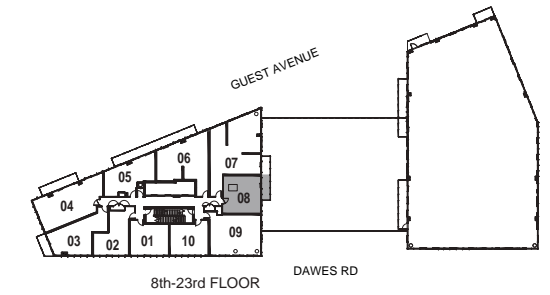

MODEL A2

1 Bedroom

INTERIOR: 455 SF

MODEL A3

1 Bedroom

INTERIOR: 469 SF

MODEL A4

1 Bedroom

INTERIOR: 478 SF

MODELAG

1 Bedroom

INTERIOR: 497 SF

MODEL AG-1

1 Bedroom

INTERIOR: 508 SF

All rights reserved. Buildings and views not to scale. Some features and finishes herein are upgrades or are for illustrative purposes only and may not be available. Furniture is displayed for illustration purposes only. Layout does not necessarily reflect the electrical plan for the suite. Suites are sold unfurnished. Balcony, terrace and façade variations may apply, contact a sales representative for further details. Illustrations are artist's concept only. Prices and specifications subject to change without notice. E. & O.E. February 2022.