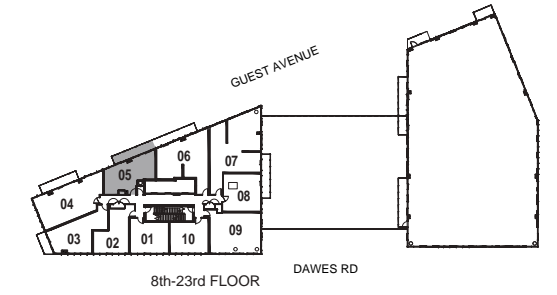

MODEL A6-2

1 Bedroom

INTERIOR: 508 SF

All rights reserved. Buildings and views not to scale. Some features and finishes herein are upgrades or are for illustrative purposes only and may not be available. Furniture is displayed for illustration purposes only. Layout does not necessarily reflect the electrical plan for the suite. Suites are sold unfurnished. Balcony, terrace and façade variations may apply, contact a sales representative for further details. Illustrations are artist's concept only. Prices and specifications subject to change without notice. E. & O.E. February 2022.