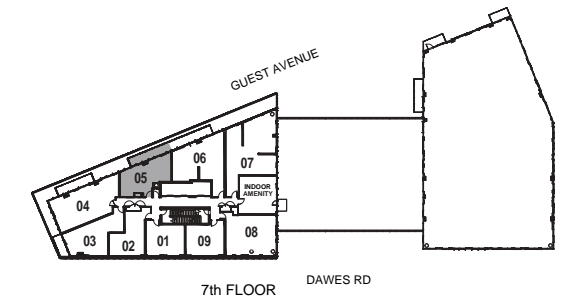

MODEL A6-2

1 Bedroom

INTERIOR: 508 SF

All rights reserved. Buildings and views not to scale. Some features and finishes herein are upgrades or are for illustrative purposes only and may not be available. Furniture is displayed for illustration purposes only. Layout does not necessarily reflect the electrical plan for the suite. Suites are sold unfurnished. Balcony, terrace and façade variations may apply, contact a sales representative for further details. Illustrations are artist's concept only. Prices and specifications subject to change without notice. E. & O.E. February 2022.