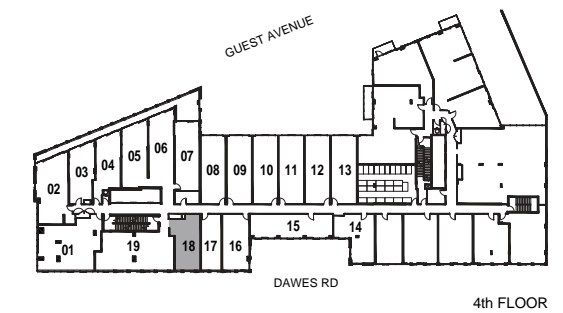

MODEL A2

1 Bedroom

INTERIOR: 455 SF

MODEL A3

1 Bedroom

INTERIOR: 469 SF

MODEL A4

1 Bedroom

INTERIOR: 478 SF

MODELAG

1 Bedroom

INTERIOR: 497 SF

MODEL AG-1

1 Bedroom

INTERIOR: 508 SF

All rights reserved. Buildings and views not to scale. Some features and finishes herein are upgrades or are for illustrative purposes only and may not be available. Furniture is displayed for illustration purposes only. Layout does not necessarily reflect the electrical plan for the suite. Suites are sold unfurnished. Balcony, terrace and façade variations may apply, contact a sales representative for further details. Illustrations are artist's concept only. Prices and specifications subject to change without notice. E. & O.E. February 2022.