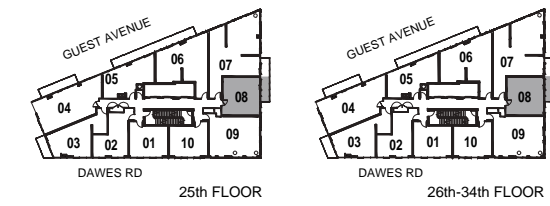

INTERIOR: 478 SF

MODELAG

1 Bedroom

INTERIOR: 497 SF

MODEL AG-1

1 Bedroom

INTERIOR: 508 SF

All rights reserved. Buildings and views not to scale. Some features and finishes herein are upgrades or are for illustrative purposes only and may not be available. Furniture is displayed for illustration purposes only. Layout does not necessarily reflect the electrical plan for the suite. Suites are sold unfurnished. Balcony, terrace and façade variations may apply, contact a sales representative for further details. Illustrations are artist's concept only. Prices and specifications subject to change without notice. E. & O.E. February 2022.