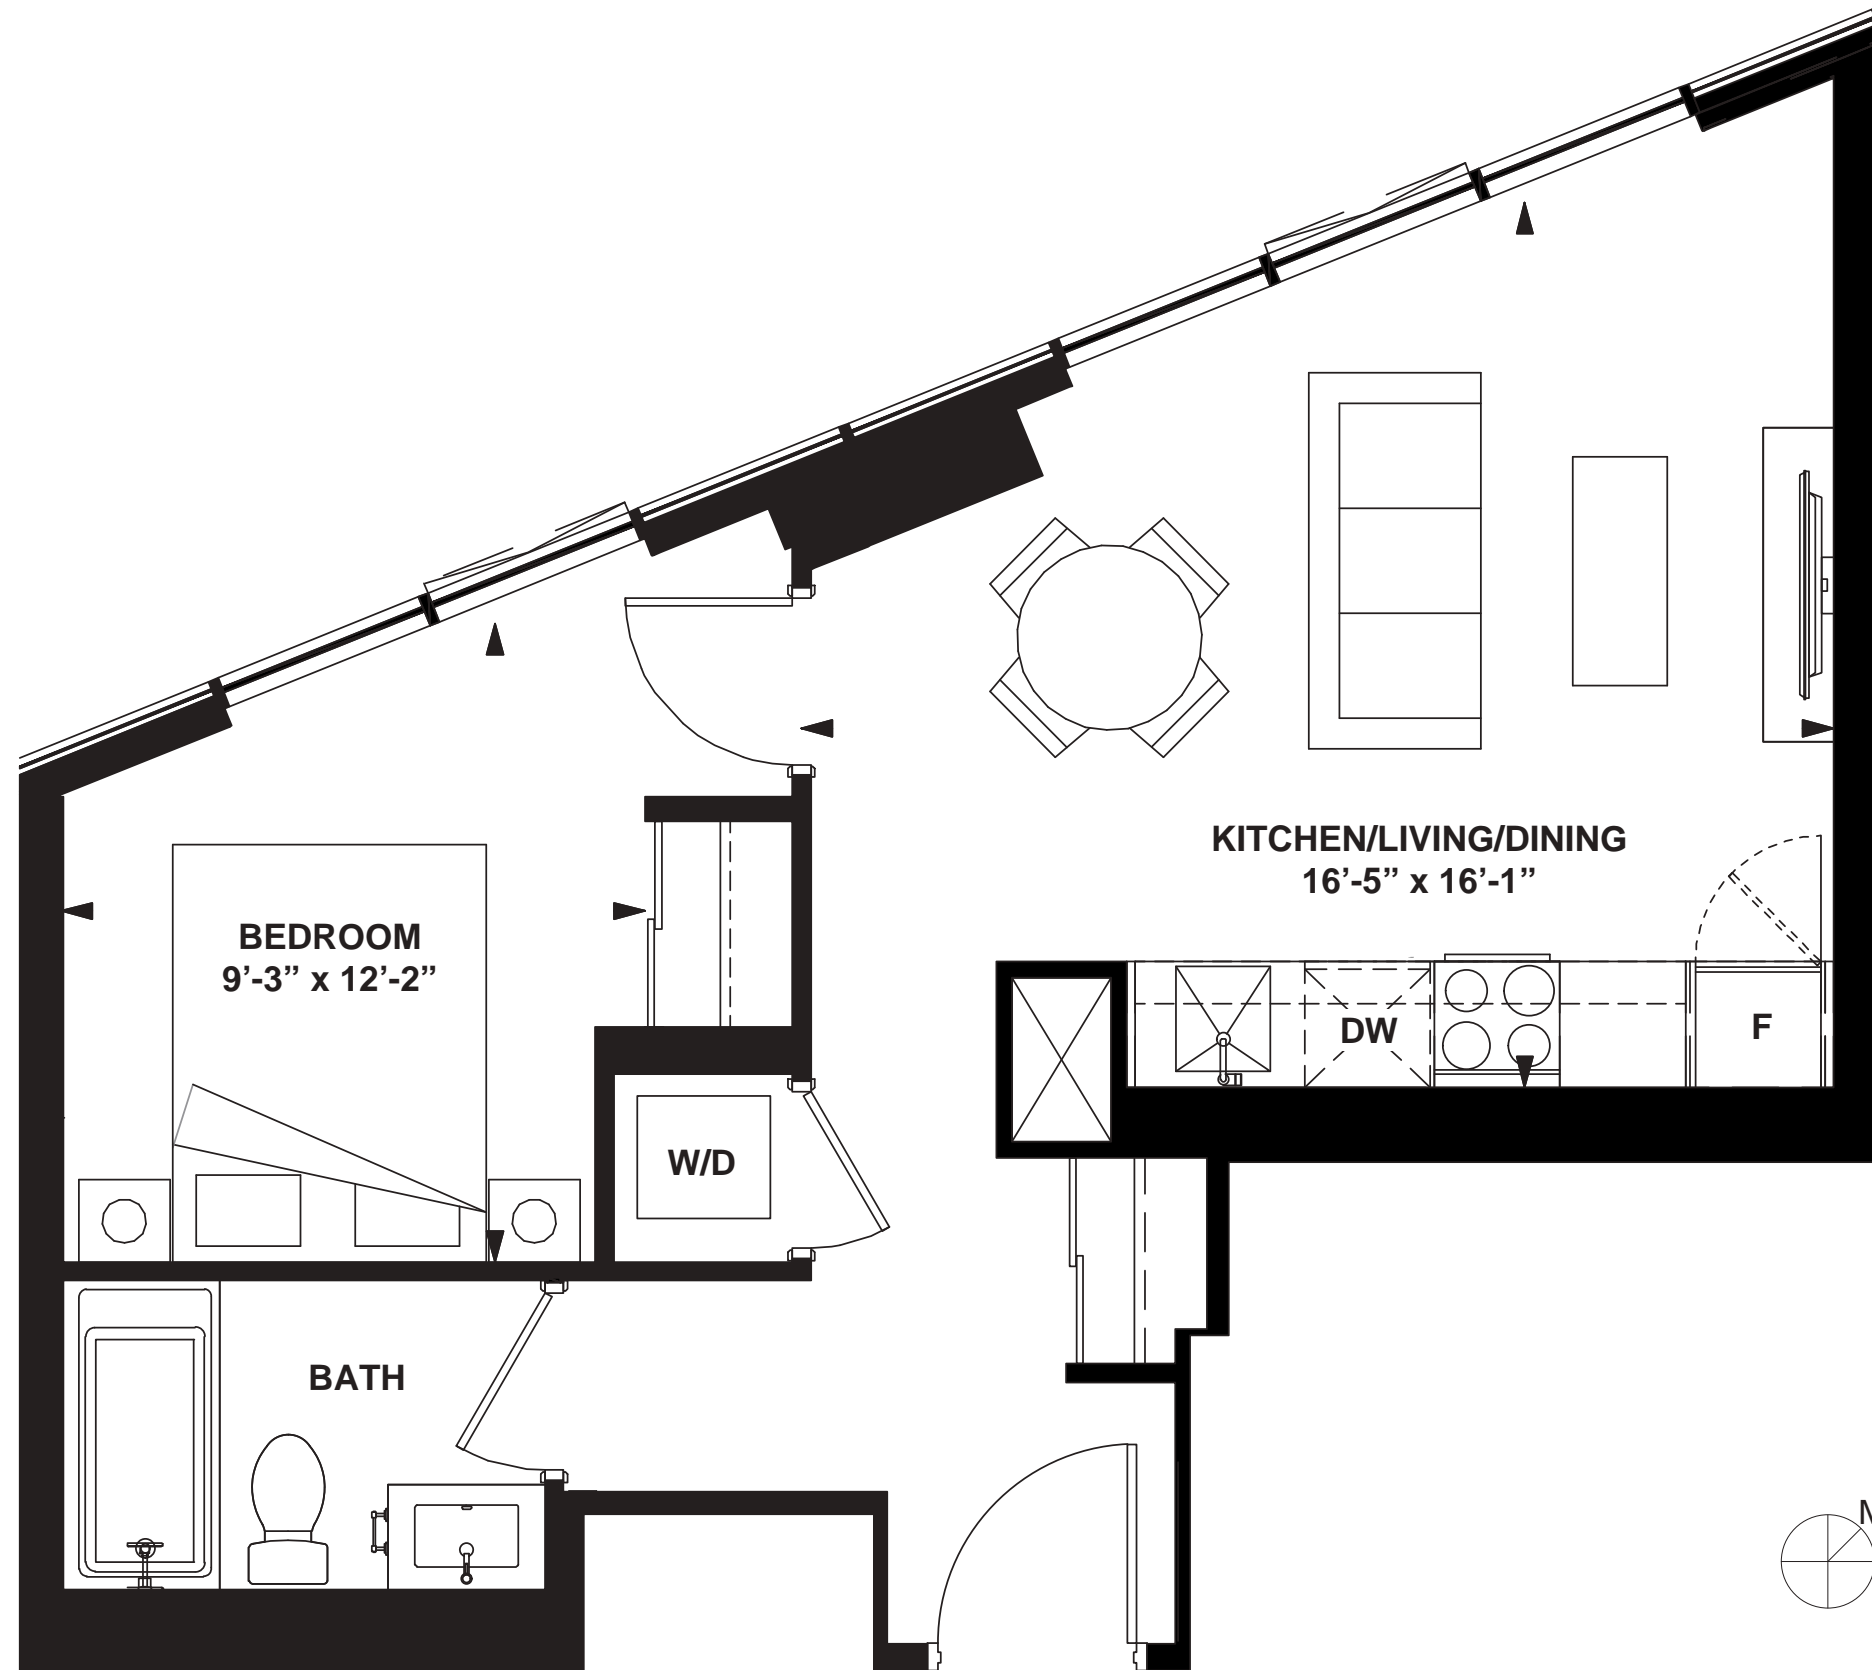

MODEL A2

1 Bedroom

INTERIOR: 455 SF

MODEL A3

1 Bedroom

INTERIOR: 469 SF

MODEL A4

1 Bedroom

INTERIOR: 478 SF

MODELAG

1 Bedroom

INTERIOR: 497 SF

MODEL AG-1

1 Bedroom

INTERIOR: 508 SF

All rights reserved. Buildings and views not to scale. Some features and finishes herein are upgrades or are for illustrative purposes only and may not be available. Furniture is displayed for illustration purposes only. Layout does not necessarily reflect the electrical plan for the suite. Suites are sold unfurnished. Balcony, terrace and façade variations may apply, contact a sales representative for further details. Illustrations are artist's concept only. Prices and specifications subject to change without notice. E. & O.E. February 2022.

MODEL A6-2

1 Bedroom

INTERIOR: 508 SF

All rights reserved. Buildings and views not to scale. Some features and finishes herein are upgrades or are for illustrative purposes only and may not be available. Furniture is displayed for illustration purposes only. Layout does not necessarily reflect the electrical plan for the suite. Suites are sold unfurnished. Balcony, terrace and façade variations may apply, contact a sales representative for further details. Illustrations are artist's concept only. Prices and specifications subject to change without notice. E. & O.E. February 2022.

MODEL A7

1 Bedroom

INTERIOR: 521 SF

MODEL A8

1 Bedroom

INTERIOR: 524 SF

MODEL A9

1 Bedroom