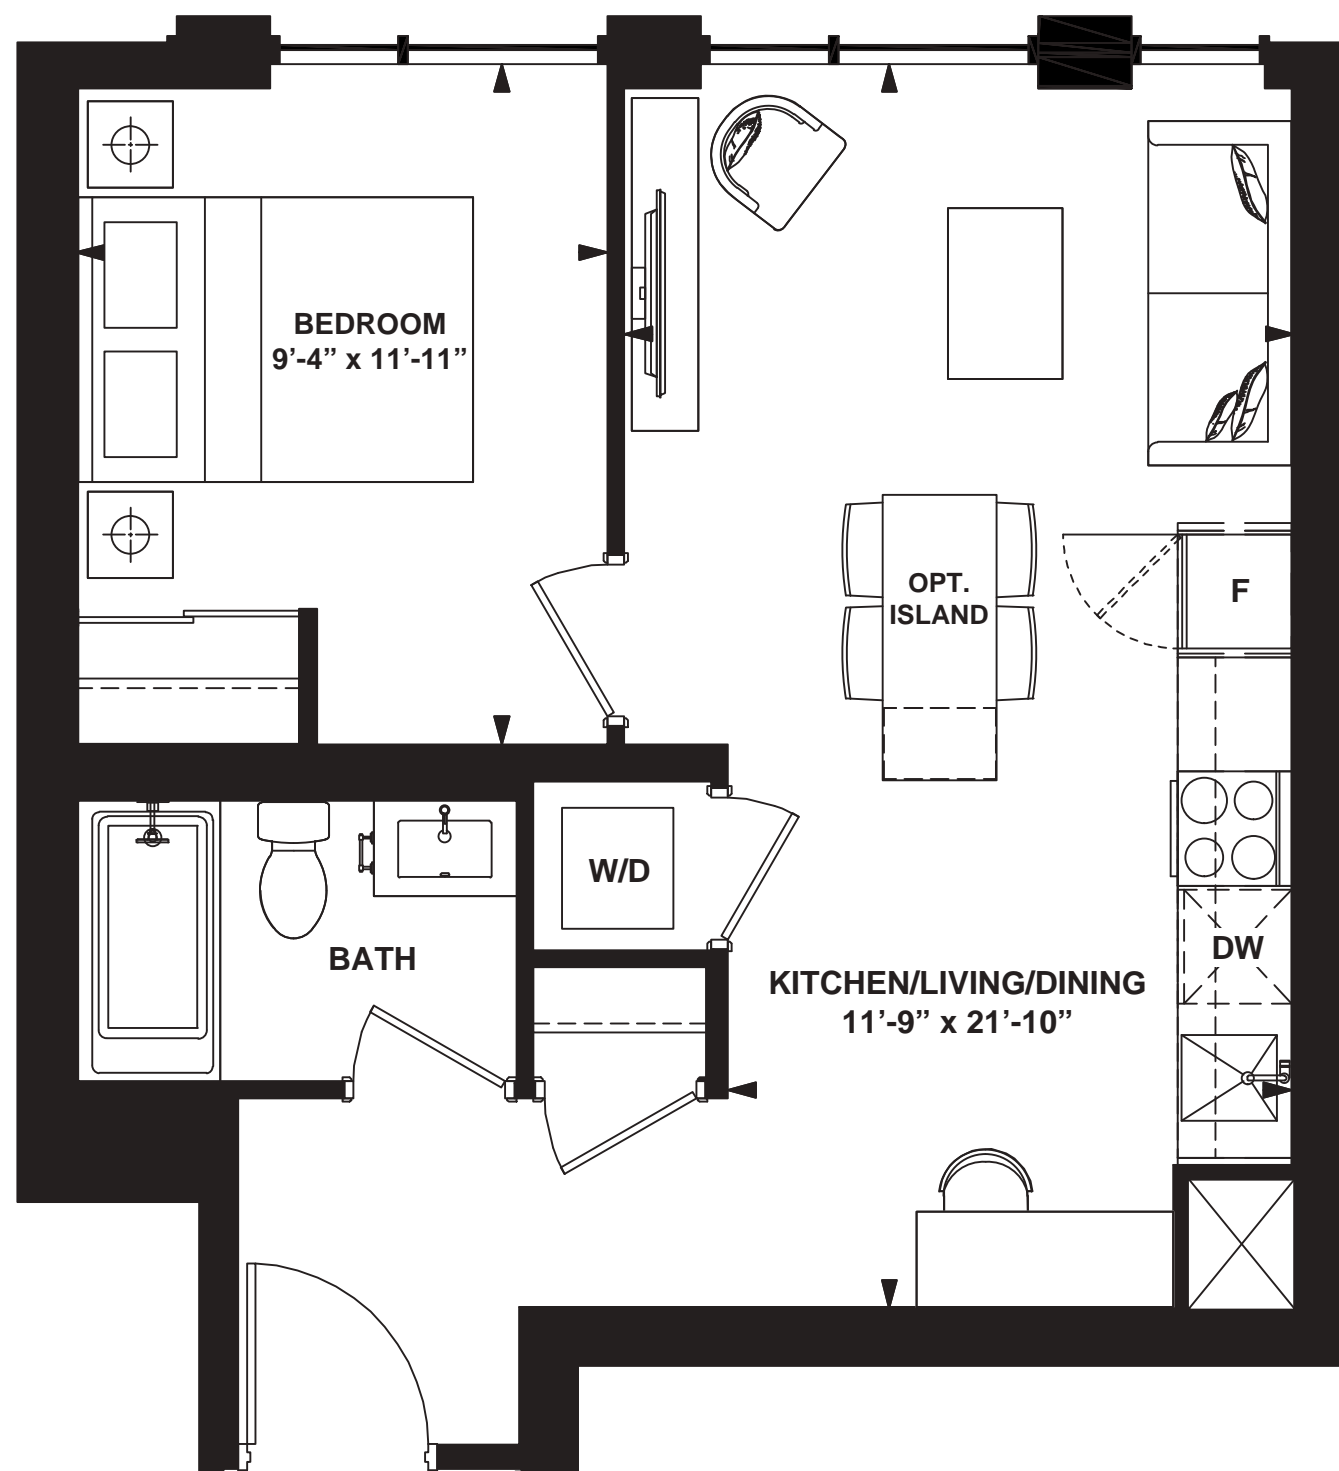

MODEL A6-2

1 Bedroom

INTERIOR: 508 SF

All rights reserved. Buildings and views not to scale. Some features and finishes herein are upgrades or are for illustrative purposes only and may not be available. Furniture is displayed for illustration purposes only. Layout does not necessarily reflect the electrical plan for the suite. Suites are sold unfurnished. Balcony, terrace and façade variations may apply, contact a sales representative for further details. Illustrations are artist's concept only. Prices and specifications subject to change without notice. E. & O.E. February 2022.

MODEL A7

1 Bedroom

INTERIOR: 521 SF

MODEL A8

1 Bedroom

INTERIOR: 524 SF

MODEL A9

1 Bedroom

INTERIOR: 539 SF

All rights reserved. Buildings and views not to scale. Some features and finishes herein are upgrades or are for illustrative purposes only and may not be available. Furniture is displayed for illustration purposes only. Layout does not necessarily reflect the electrical plan for the suite. Suites are sold unfurnished. Balcony, terrace and façade variations may apply, contact a sales representative for further details. Illustrations are artist's concept only. Prices and specifications subject to change without notice. E. & O.E. February 2022.

MODEL A10

1 Bedroom

INTERIOR: 552 SF

MODEL A11

1 Bedroom

INTERIOR: 560 SF