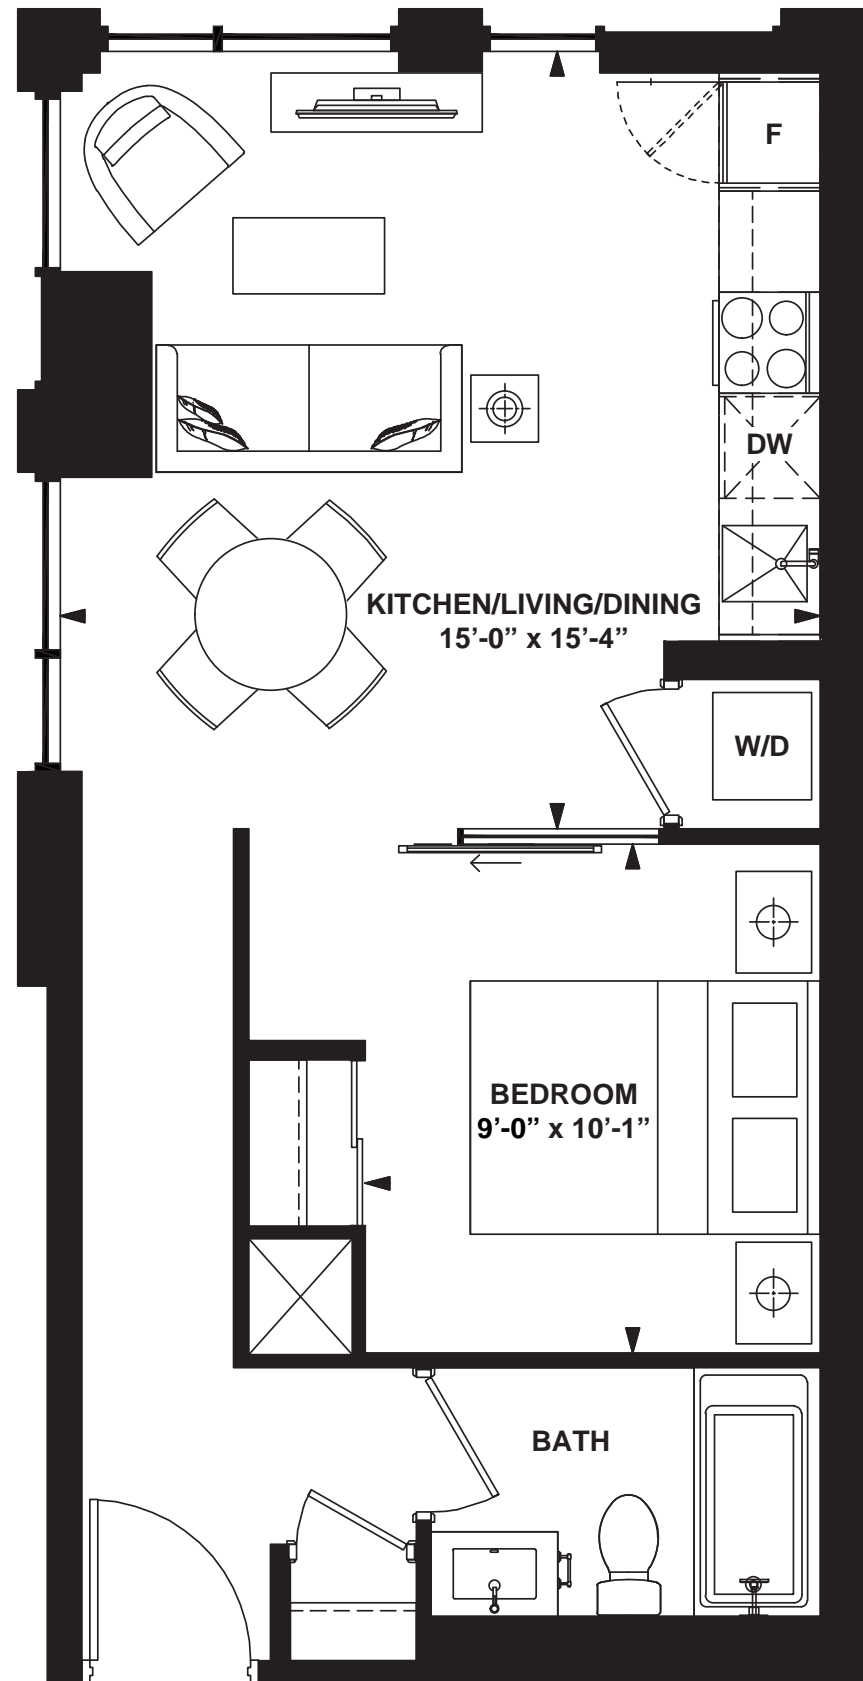

INTERIOR: 478 SF

MODELAG

1 Bedroom

INTERIOR: 497 SF

MODEL AG-1

1 Bedroom

INTERIOR: 508 SF

All rights reserved. Buildings and views not to scale. Some features and finishes herein are upgrades or are for illustrative purposes only and may not be available. Furniture is displayed for illustration purposes only. Layout does not necessarily reflect the electrical plan for the suite. Suites are sold unfurnished. Balcony, terrace and façade variations may apply, contact a sales representative for further details. Illustrations are artist's concept only. Prices and specifications subject to change without notice. E. & O.E. February 2022.

MODEL A6-2

1 Bedroom

INTERIOR: 508 SF

All rights reserved. Buildings and views not to scale. Some features and finishes herein are upgrades or are for illustrative purposes only and may not be available. Furniture is displayed for illustration purposes only. Layout does not necessarily reflect the electrical plan for the suite. Suites are sold unfurnished. Balcony, terrace and façade variations may apply, contact a sales representative for further details. Illustrations are artist's concept only. Prices and specifications subject to change without notice. E. & O.E. February 2022.

MODEL A7

1 Bedroom

INTERIOR: 521 SF

MODEL A8

1 Bedroom

INTERIOR: 524 SF

MODEL A9

1 Bedroom

INTERIOR: 539 SF

All rights reserved. Buildings and views not to scale. Some features and finishes herein are upgrades or are for illustrative purposes only and may not be available. Furniture is displayed for illustration purposes only. Layout does not necessarily reflect the electrical plan for the suite. Suites are sold unfurnished. Balcony, terrace and façade variations may apply, contact a sales representative for further details. Illustrations are artist's concept only. Prices and specifications subject to change without notice. E. & O.E. February 2022.