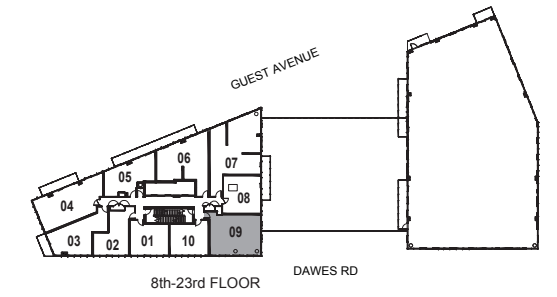

MODEL G1

2 Bedroom

INTERIOR: 588 SF

MODEL G2

2 Bedroom

INTERIOR: 682 SF

MODEL 03

2 Bedroom

INTERIOR: 715 SF

All rights reserved. Buildings and views not to scale. Some features and finishes herein are upgrades or are for illustrative purposes only and may not be available. Furniture is displayed for illustration purposes only. Layout does not necessarily reflect the electrical plan for the suite. Suites are sold unfurnished. Balcony, terrace and façade variations may apply, contact a sales representative for further details. Illustrations are artist's concept only. Prices and specifications subject to change without notice. E. & O.E. March 2022.