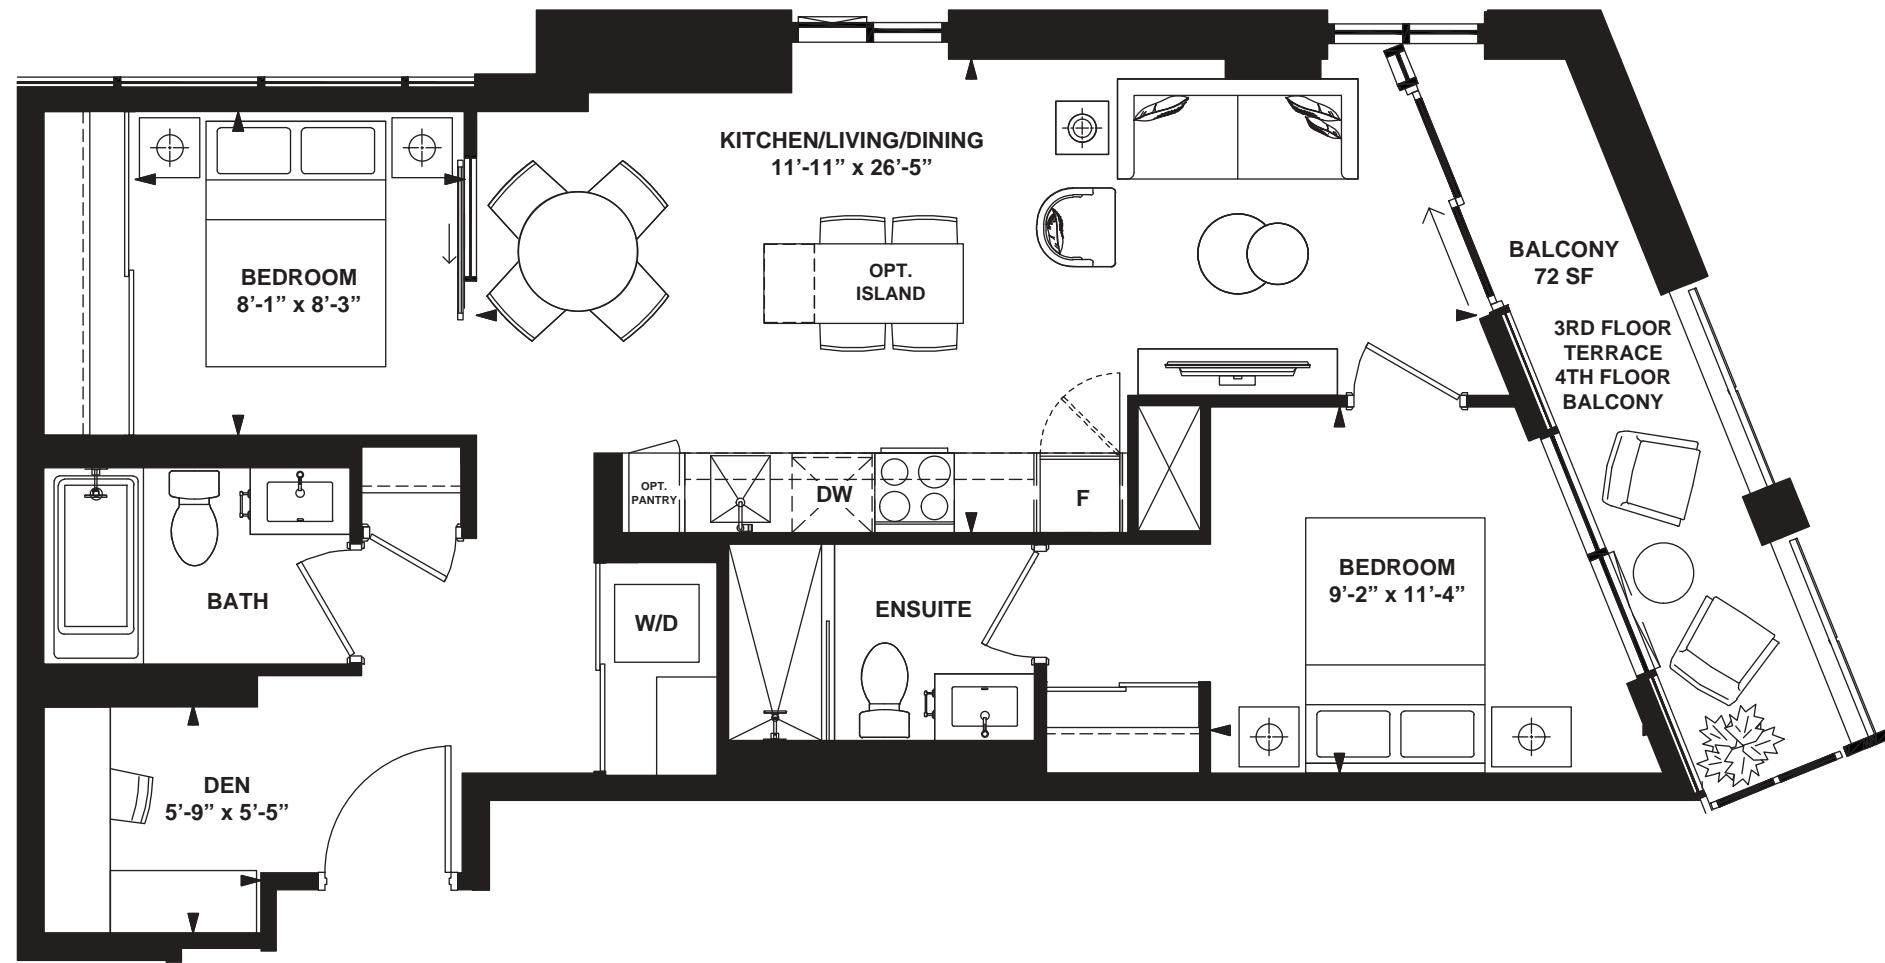

MODEL 05

2 Bedroom +
Study

INTERIOR: 895 SF

MODEL 02

2 Bedroom +
Den

INTERIOR: 759 SF

All rights reserved. Buildings and views not to scale. Some features and finishes herein are upgrades or are for illustrative purposes only and may not be available. Furniture is displayed for illustration purposes only. Layout does not necessarily reflect the electrical plan for the suite. Suites are sold unfurnished. Balcony, terrace and façade variations may apply, contact a sales representative for further details. Illustrations are artist's concept only. Prices and specifications subject to change without notice. E. & O.E. February 2022.

MODEL 03

2 Bedroom +
Opt. Den

INTERIOR: 775 SF

All rights reserved. Buildings and views not to scale. Some features and finishes herein are upgrades or are for illustrative purposes only and may not be available. Furniture is displayed for illustration purposes only. Layout does not necessarily reflect the electrical plan for the suite. Suites are sold unfurnished. Balcony, terrace and façade variations may apply, contact a sales representative for further details. Illustrations are artist's concept only. Prices and specifications subject to change without notice. E. & O.E. February 2022.

MODEL D3-1

2 Bedroom +
Opt. Den

INTERIOR: 775 SF

All rights reserved. Buildings and views not to scale. Some features and finishes herein are upgrades or are for illustrative purposes only and may not be available. Furniture is displayed for illustration purposes only. Layout does not necessarily reflect the electrical plan for the suite. Suites are sold unfurnished. Balcony, terrace and façade variations may apply, contact a sales representative for further details. Illustrations are artist's concept only. Prices and specifications subject to change without notice. E. & O.E. February 2022.