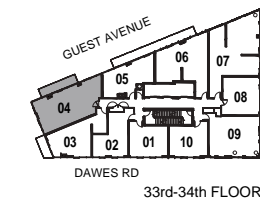

MODEL 03

2 Bedroom +
Opt. Den

INTERIOR: 775 SF

All rights reserved. Buildings and views not to scale. Some features and finishes herein are upgrades or are for illustrative purposes only and may not be available. Furniture is displayed for illustration purposes only. Layout does not necessarily reflect the electrical plan for the suite. Suites are sold unfurnished. Balcony, terrace and façade variations may apply, contact a sales representative for further details. Illustrations are artist's concept only. Prices and specifications subject to change without notice. E. & O.E. February 2022.