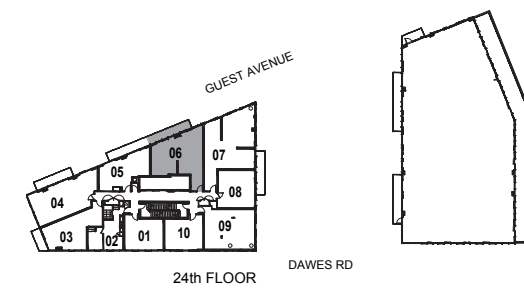

MODEL C6

2 Bedroom

INTERIOR: 786 SF

MODEL 06-1

2 Bedroom

INTERIOR: 786 SF

All rights reserved. Buildings and views not to scale. Some features and finishes herein are upgrades or are for illustrative purposes only and may not be available. Furniture is displayed for illustration purposes only. Layout does not necessarily reflect the electrical plan for the suite. Suites are sold unfurnished. Balcony, terrace and façade variations may apply, contact a sales representative for further details. Illustrations are artist's concept only. Prices and specifications subject to change without notice. E. & O.E. March 2022.