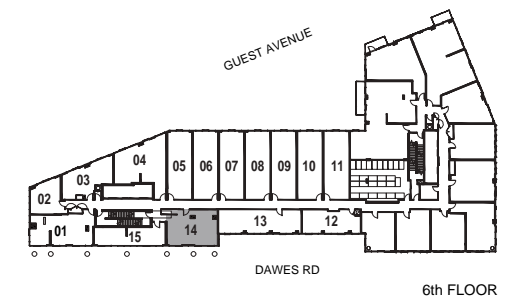

MODEL G1

2 Bedroom

INTERIOR: 588 SF

MODEL G2

2 Bedroom

INTERIOR: 682 SF

MODEL 03

2 Bedroom