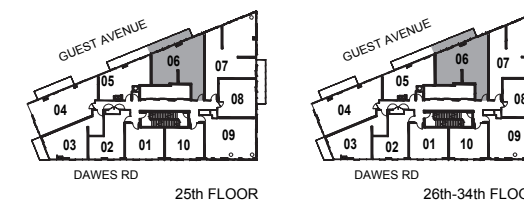

MODEL 06-1

2 Bedroom

INTERIOR: 786 SF

All rights reserved. Buildings and views not to scale. Some features and finishes herein are upgrades or are for illustrative purposes only and may not be available. Furniture is displayed for illustration purposes only. Layout does not necessarily reflect the electrical plan for the suite. Suites are sold unfurnished. Balcony, terrace and façade variations may apply, contact a sales representative for further details. Illustrations are artist's concept only. Prices and specifications subject to change without notice. E. & O.E. March 2022.