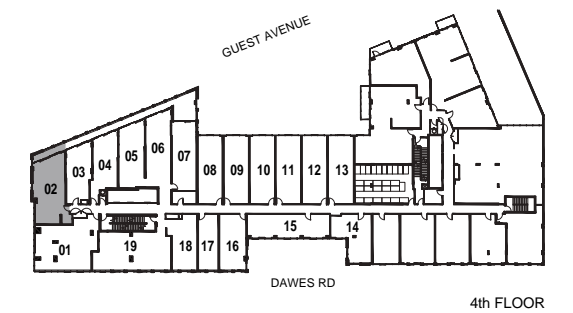

MODEL 05

2 Bedroom +
Study

INTERIOR: 895 SF

MODEL 02

2 Bedroom +
Den

INTERIOR: 759 SF

All rights reserved. Buildings and views not to scale. Some features and finishes herein are upgrades or are for illustrative purposes only and may not be available. Furniture is displayed for illustration purposes only. Layout does not necessarily reflect the electrical plan for the suite. Suites are sold unfurnished. Balcony, terrace and façade variations may apply, contact a sales representative for further details. Illustrations are artist's concept only. Prices and specifications subject to change without notice. E. & O.E. February 2022.

MODEL 03

2 Bedroom +
Opt. Den

INTERIOR: 775 SF

All rights reserved. Buildings and views not to scale. Some features and finishes herein are upgrades or are for illustrative purposes only and may not be available. Furniture is displayed for illustration purposes only. Layout does not necessarily reflect the electrical plan for the suite. Suites are sold unfurnished. Balcony, terrace and façade variations may apply, contact a sales representative for further details. Illustrations are artist's concept only. Prices and specifications subject to change without notice. E. & O.E. February 2022.