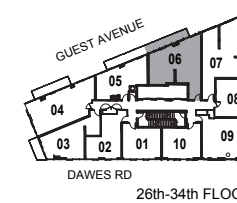

MODEL C6

2 Bedroom

INTERIOR: 786 SF

MODEL 06-1

2 Bedroom

INTERIOR: 786 SF

All rights reserved. Buildings and views not to scale. Some features and finishes herein are upgrades or are for illustrative purposes only and may not be available. Furniture is displayed for illustration purposes only. Layout does not necessarily reflect the electrical plan for the suite. Suites are sold unfurnished. Balcony, terrace and façade variations may apply, contact a sales representative for further details. Illustrations are artist's concept only. Prices and specifications subject to change without notice. E. & O.E. March 2022.