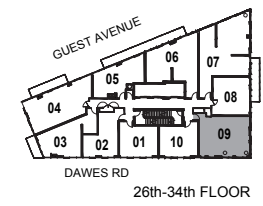

MODEL 03

2 Bedroom

INTERIOR: 715 SF

All rights reserved. Buildings and views not to scale. Some features and finishes herein are upgrades or are for illustrative purposes only and may not be available. Furniture is displayed for illustration purposes only. Layout does not necessarily reflect the electrical plan for the suite. Suites are sold unfurnished. Balcony, terrace and façade variations may apply, contact a sales representative for further details. Illustrations are artist's concept only. Prices and specifications subject to change without notice. E. & O.E. March 2022.