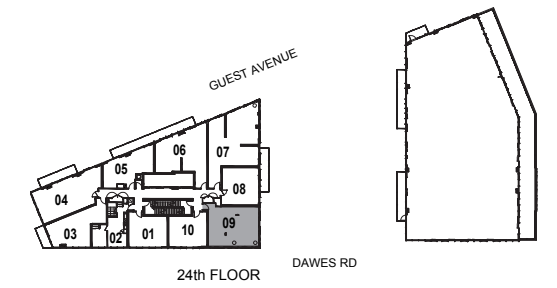

MODEL G1

2 Bedroom

INTERIOR: 588 SF

MODEL G2

2 Bedroom

INTERIOR: 682 SF

MODEL 03

2 Bedroom

INTERIOR: 715 SF

All rights reserved. Buildings and views not to scale. Some features and finishes herein are upgrades or are for illustrative purposes only and may not be available. Furniture is displayed for illustration purposes only. Layout does not necessarily reflect the electrical plan for the suite. Suites are sold unfurnished. Balcony, terrace and façade variations may apply, contact a sales representative for further details. Illustrations are artist's concept only. Prices and specifications subject to change without notice. E. & O.E. March 2022.