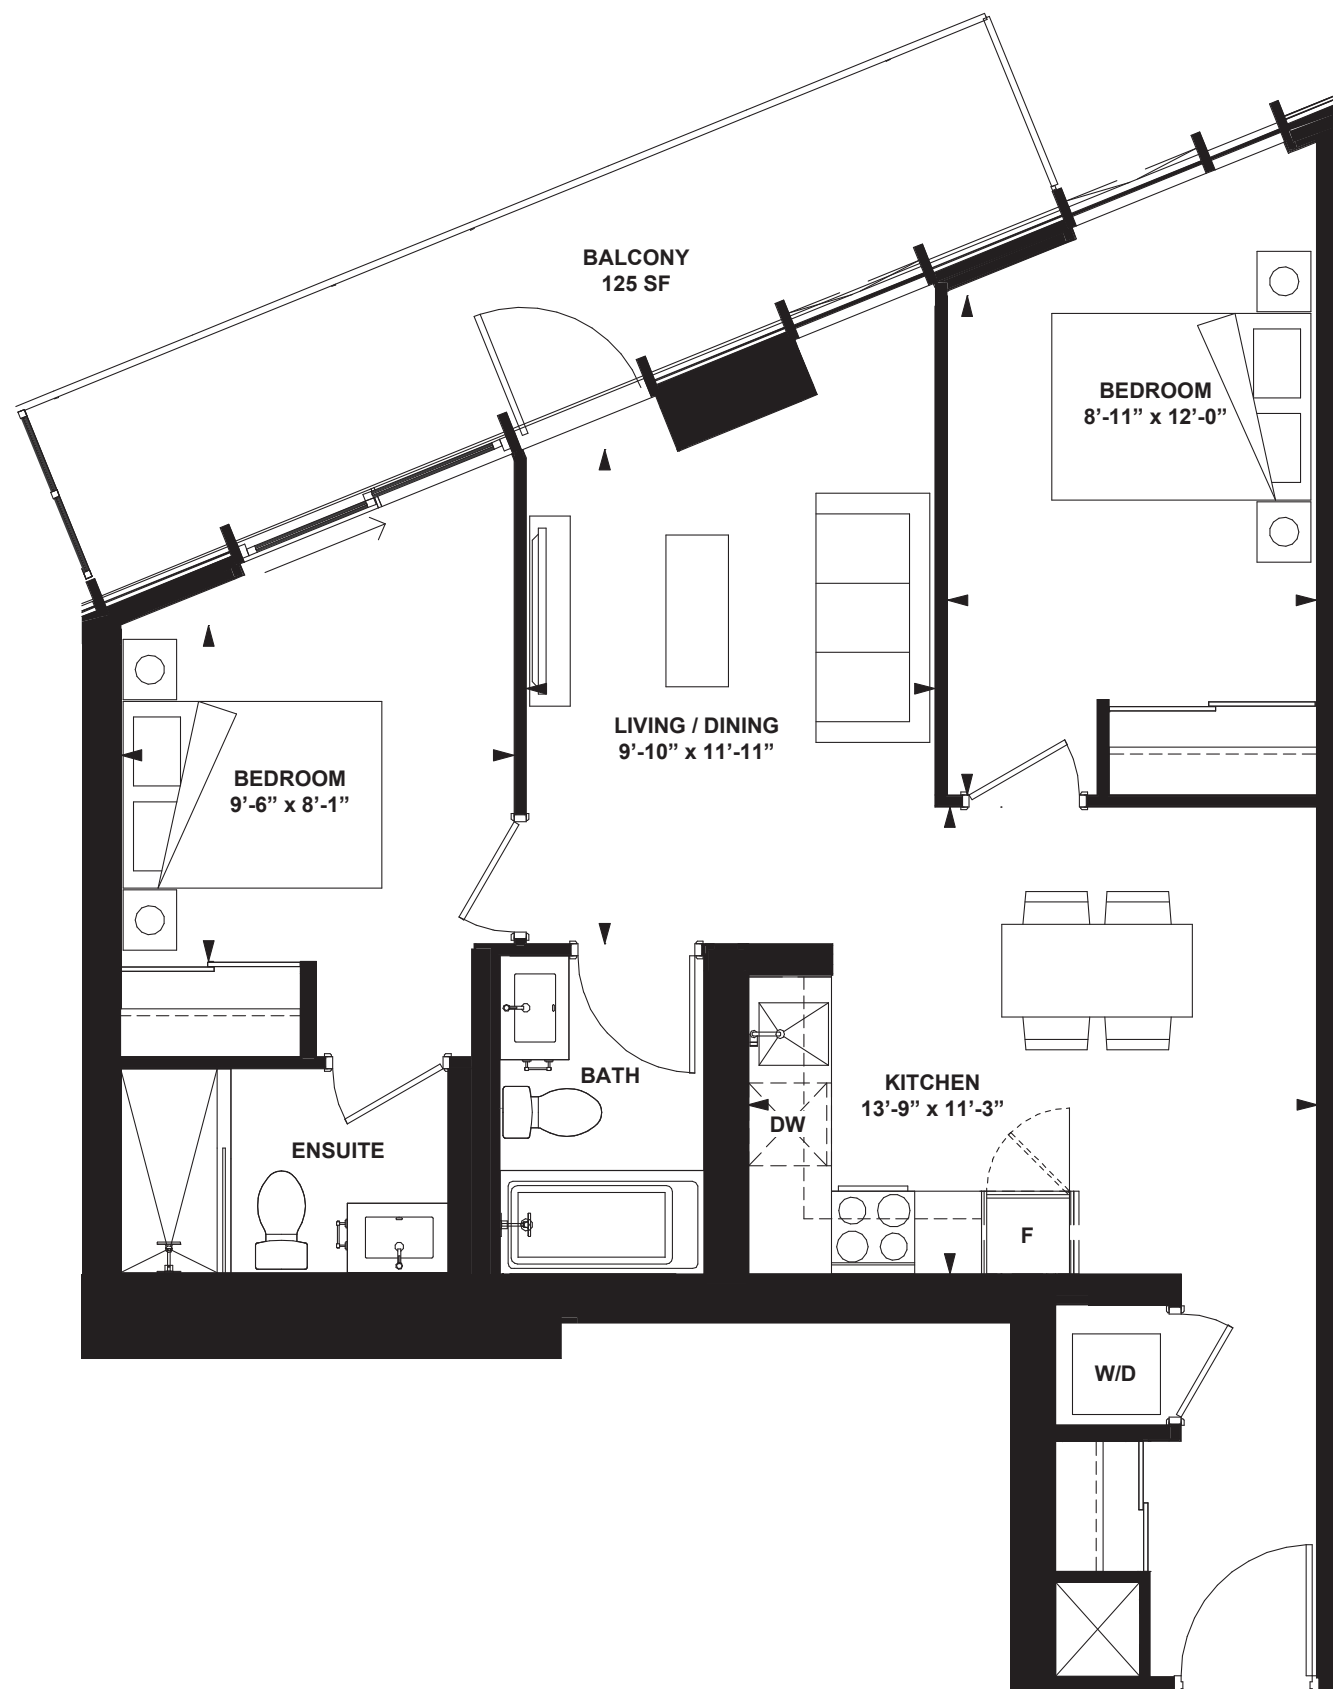

MODEL C6

2 Bedroom

INTERIOR: 786 SF

MODEL 06-1

2 Bedroom

INTERIOR: 786 SF

All rights reserved. Buildings and views not to scale. Some features and finishes herein are upgrades or are for illustrative purposes only and may not be available. Furniture is displayed for illustration purposes only. Layout does not necessarily reflect the electrical plan for the suite. Suites are sold unfurnished. Balcony, terrace and façade variations may apply, contact a sales representative for further details. Illustrations are artist's concept only. Prices and specifications subject to change without notice. E. & O.E. March 2022.

MODEL 05

2 Bedroom +
Study

INTERIOR: 895 SF

MODEL 02

2 Bedroom +
Den

INTERIOR: 759 SF

All rights reserved. Buildings and views not to scale. Some features and finishes herein are upgrades or are for illustrative purposes only and may not be available. Furniture is displayed for illustration purposes only. Layout does not necessarily reflect the electrical plan for the suite. Suites are sold unfurnished. Balcony, terrace and façade variations may apply, contact a sales representative for further details. Illustrations are artist's concept only. Prices and specifications subject to change without notice. E. & O.E. February 2022.

MODEL 03

2 Bedroom +
Opt. Den

INTERIOR: 775 SF

All rights reserved. Buildings and views not to scale. Some features and finishes herein are upgrades or are for illustrative purposes only and may not be available. Furniture is displayed for illustration purposes only. Layout does not necessarily reflect the electrical plan for the suite. Suites are sold unfurnished. Balcony, terrace and façade variations may apply, contact a sales representative for further details. Illustrations are artist's concept only. Prices and specifications subject to change without notice. E. & O.E. February 2022.