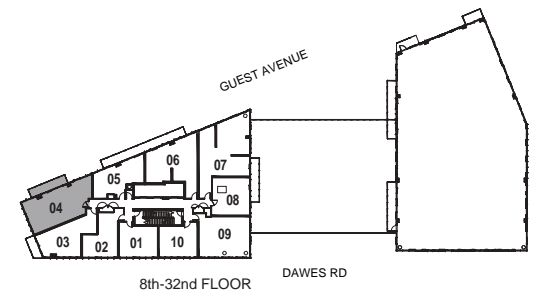

MODEL 03

2 Bedroom +
Opt. Den

INTERIOR: 775 SF

All rights reserved. Buildings and views not to scale. Some features and finishes herein are upgrades or are for illustrative purposes only and may not be available. Furniture is displayed for illustration purposes only. Layout does not necessarily reflect the electrical plan for the suite. Suites are sold unfurnished. Balcony, terrace and façade variations may apply, contact a sales representative for further details. Illustrations are artist's concept only. Prices and specifications subject to change without notice. E. & O.E. February 2022.

MODEL D3-1

2 Bedroom +
Opt. Den

INTERIOR: 775 SF

All rights reserved. Buildings and views not to scale. Some features and finishes herein are upgrades or are for illustrative purposes only and may not be available. Furniture is displayed for illustration purposes only. Layout does not necessarily reflect the electrical plan for the suite. Suites are sold unfurnished. Balcony, terrace and façade variations may apply, contact a sales representative for further details. Illustrations are artist's concept only. Prices and specifications subject to change without notice. E. & O.E. February 2022.