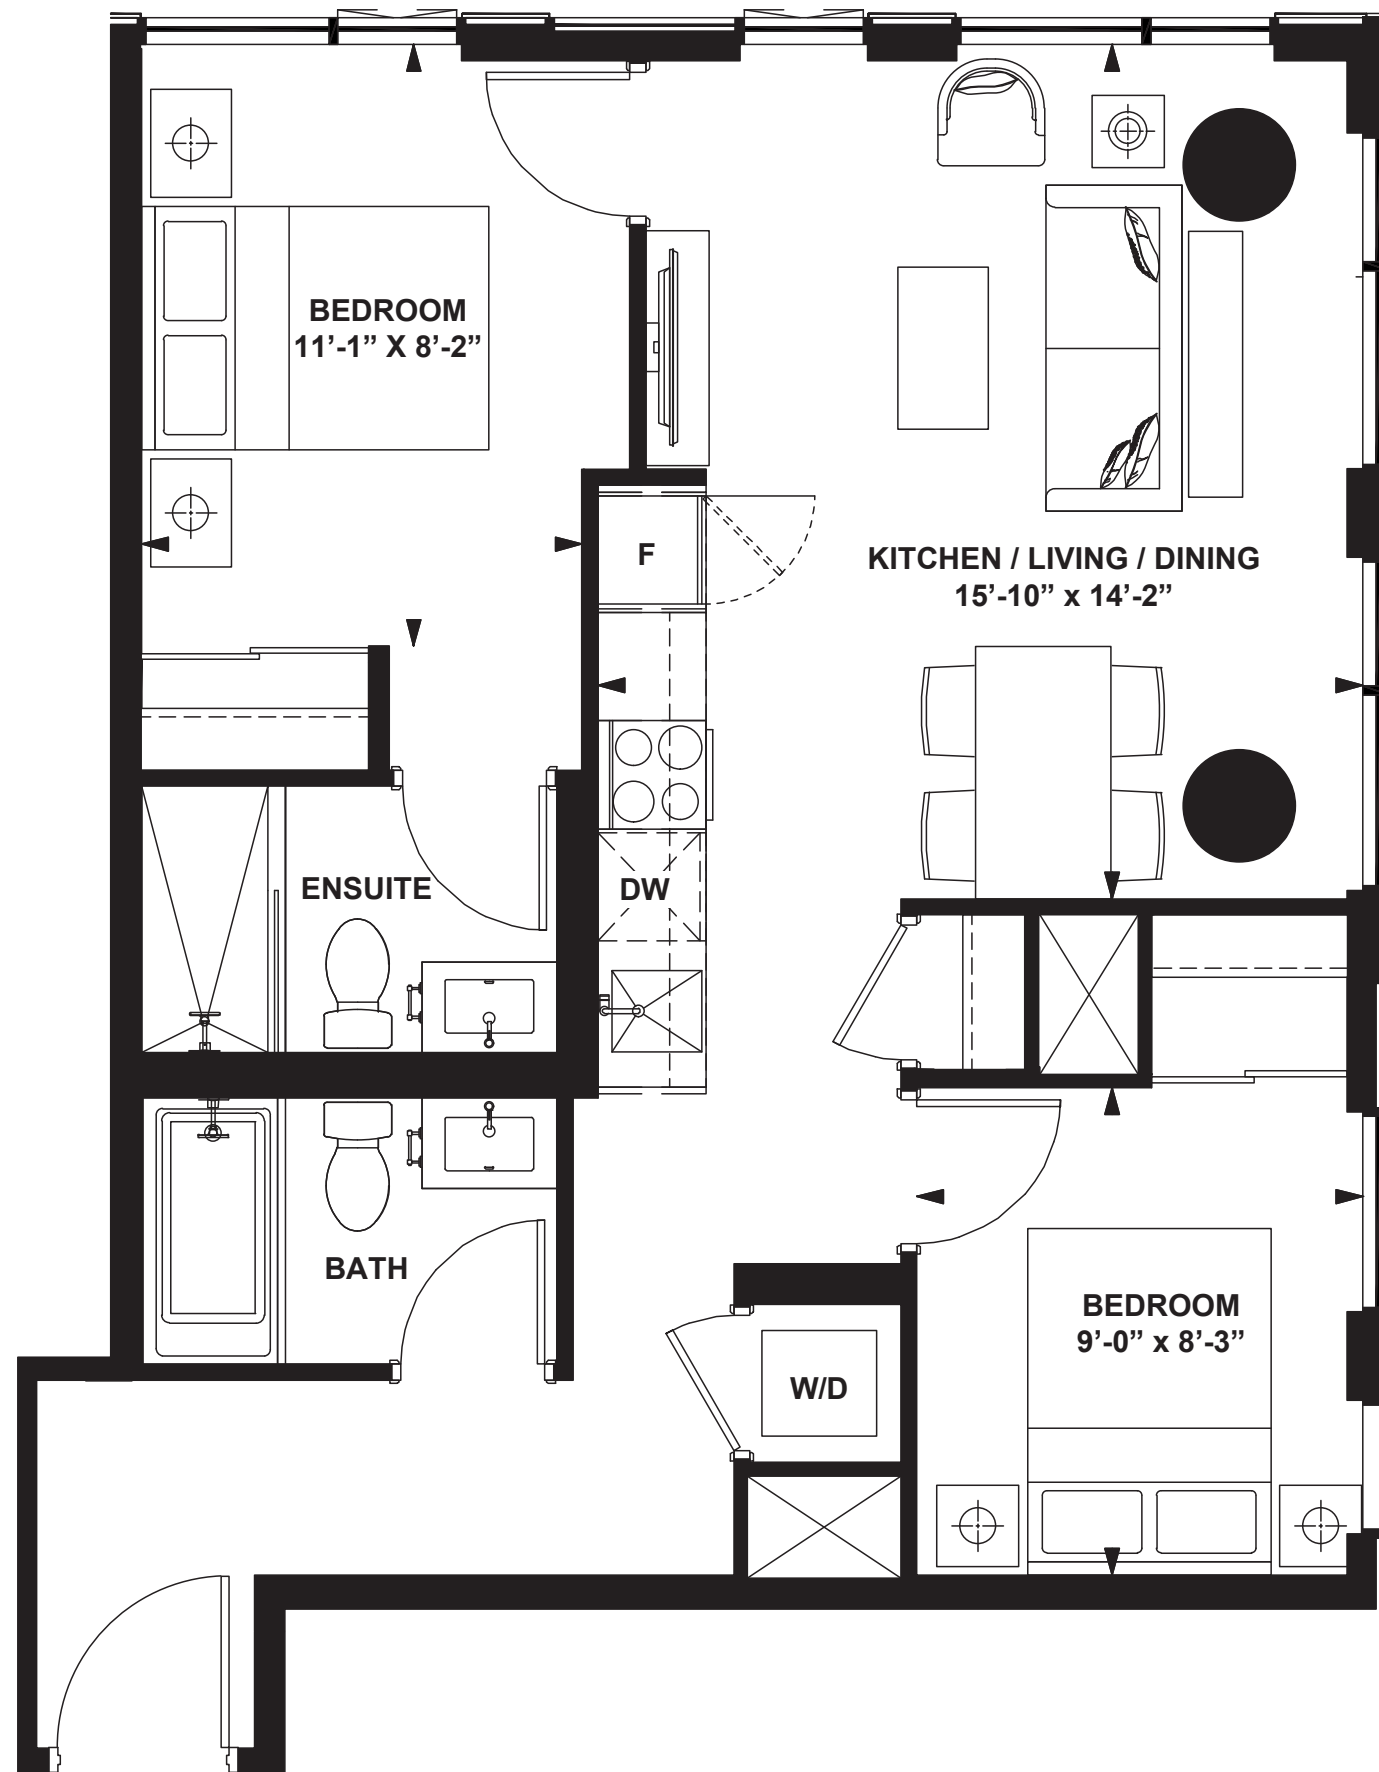

MODEL G1

2 Bedroom

INTERIOR: 588 SF

MODEL G2

2 Bedroom

INTERIOR: 682 SF

MODEL 03

2 Bedroom

INTERIOR: 715 SF

All rights reserved. Buildings and views not to scale. Some features and finishes herein are upgrades or are for illustrative purposes only and may not be available. Furniture is displayed for illustration purposes only. Layout does not necessarily reflect the electrical plan for the suite. Suites are sold unfurnished. Balcony, terrace and façade variations may apply, contact a sales representative for further details. Illustrations are artist's concept only. Prices and specifications subject to change without notice. E. & O.E. March 2022.

MODEL 05

2 Bedroom

INTERIOR: 745 SF

All rights reserved. Buildings and views not to scale. Some features and finishes herein are upgrades or are for illustrative purposes only and may not be available. Furniture is displayed for illustration purposes only. Layout does not necessarily reflect the electrical plan for the suite. Suites are sold unfurnished. Balcony, terrace and façade variations may apply, contact a sales representative for further details. Illustrations are artist's concept only. Prices and specifications subject to change without notice. E. & O.E. February 2022.

MODEL 05

2 Bedroom +
Study

INTERIOR: 895 SF

MODEL 02

2 Bedroom +
Den

INTERIOR: 759 SF

All rights reserved. Buildings and views not to scale. Some features and finishes herein are upgrades or are for illustrative purposes only and may not be available. Furniture is displayed for illustration purposes only. Layout does not necessarily reflect the electrical plan for the suite. Suites are sold unfurnished. Balcony, terrace and façade variations may apply, contact a sales representative for further details. Illustrations are artist's concept only. Prices and specifications subject to change without notice. E. & O.E. February 2022.