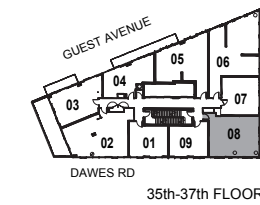

MODEL 03

2 Bedroom

INTERIOR: 715 SF

All rights reserved. Buildings and views not to scale. Some features and finishes herein are upgrades or are for illustrative purposes only and may not be available. Furniture is displayed for illustration purposes only. Layout does not necessarily reflect the electrical plan for the suite. Suites are sold unfurnished. Balcony, terrace and façade variations may apply, contact a sales representative for further details. Illustrations are artist's concept only. Prices and specifications subject to change without notice. E. & O.E. March 2022.