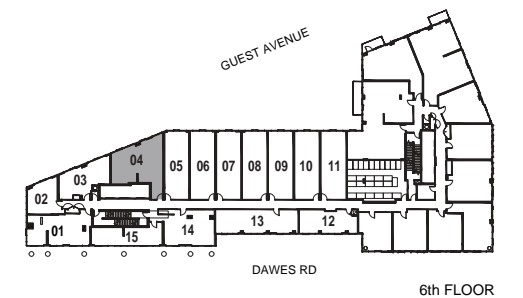

MODEL C6

2 Bedroom

INTERIOR: 786 SF

MODEL 06-1

2 Bedroom

INTERIOR: 786 SF

All rights reserved. Buildings and views not to scale. Some features and finishes herein are upgrades or are for illustrative purposes only and may not be available. Furniture is displayed for illustration purposes only. Layout does not necessarily reflect the electrical plan for the suite. Suites are sold unfurnished. Balcony, terrace and façade variations may apply, contact a sales representative for further details. Illustrations are artist's concept only. Prices and specifications subject to change without notice. E. & O.E. March 2022.