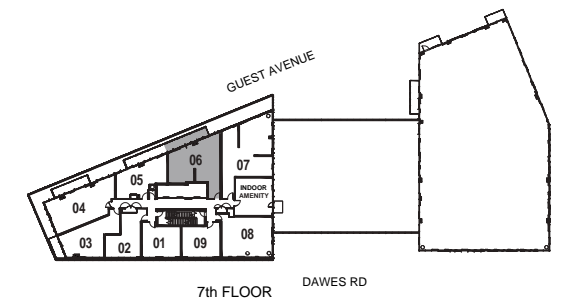

MODEL 05

2 Bedroom

INTERIOR: 745 SF

All rights reserved. Buildings and views not to scale. Some features and finishes herein are upgrades or are for illustrative purposes only and may not be available. Furniture is displayed for illustration purposes only. Layout does not necessarily reflect the electrical plan for the suite. Suites are sold unfurnished. Balcony, terrace and façade variations may apply, contact a sales representative for further details. Illustrations are artist's concept only. Prices and specifications subject to change without notice. E. & O.E. February 2022.