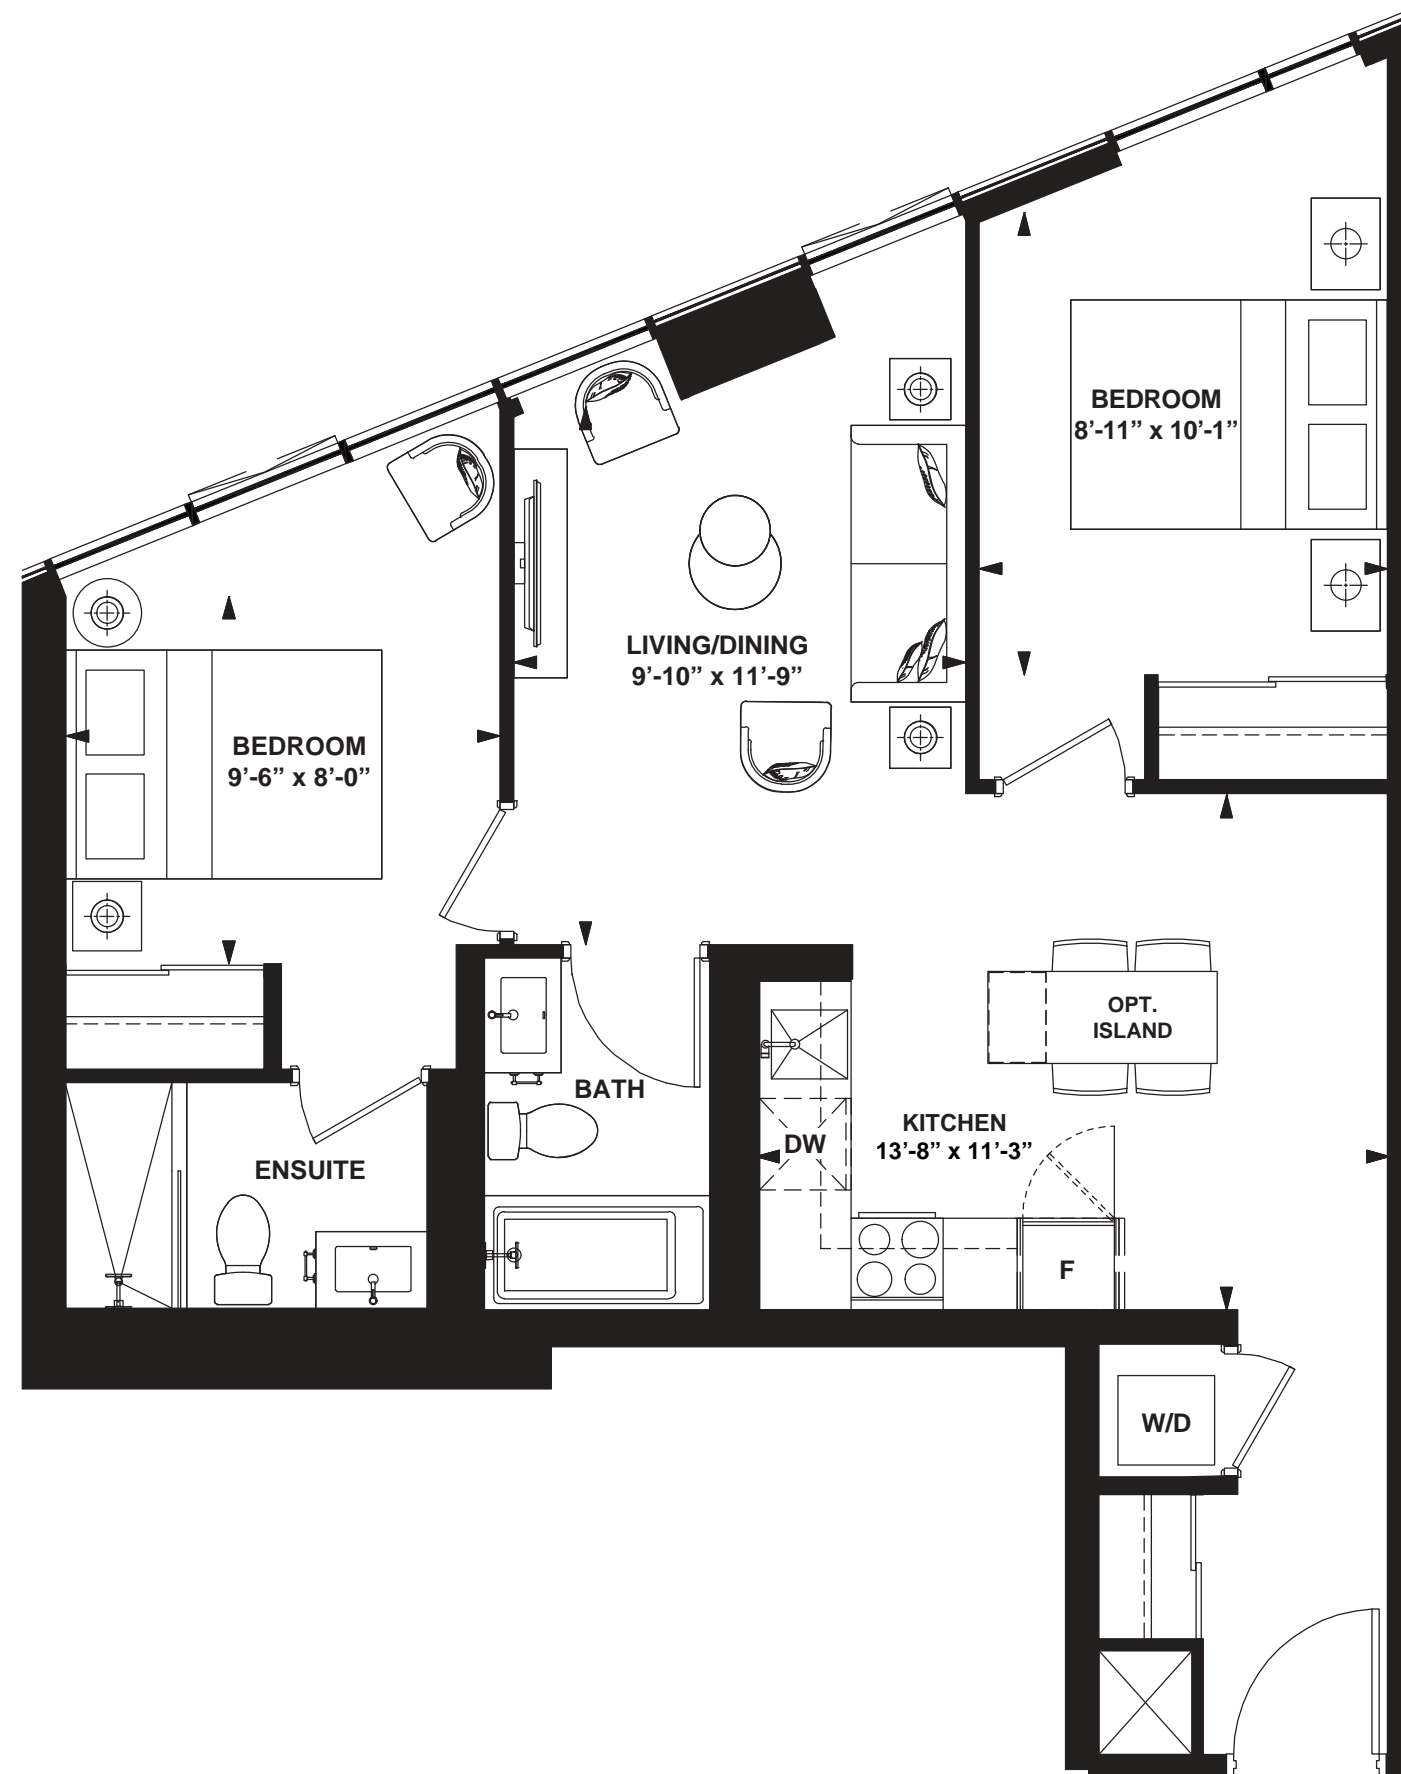

MODEL 05

2 Bedroom

INTERIOR: 745 SF

All rights reserved. Buildings and views not to scale. Some features and finishes herein are upgrades or are for illustrative purposes only and may not be available. Furniture is displayed for illustration purposes only. Layout does not necessarily reflect the electrical plan for the suite. Suites are sold unfurnished. Balcony, terrace and façade variations may apply, contact a sales representative for further details. Illustrations are artist's concept only. Prices and specifications subject to change without notice. E. & O.E. February 2022.

MODEL C6

2 Bedroom

INTERIOR: 786 SF

MODEL 06-1

2 Bedroom

INTERIOR: 786 SF

All rights reserved. Buildings and views not to scale. Some features and finishes herein are upgrades or are for illustrative purposes only and may not be available. Furniture is displayed for illustration purposes only. Layout does not necessarily reflect the electrical plan for the suite. Suites are sold unfurnished. Balcony, terrace and façade variations may apply, contact a sales representative for further details. Illustrations are artist's concept only. Prices and specifications subject to change without notice. E. & O.E. March 2022.

MODEL 05

2 Bedroom +
Study

INTERIOR: 895 SF

MODEL 02

2 Bedroom +
Den

INTERIOR: 759 SF

All rights reserved. Buildings and views not to scale. Some features and finishes herein are upgrades or are for illustrative purposes only and may not be available. Furniture is displayed for illustration purposes only. Layout does not necessarily reflect the electrical plan for the suite. Suites are sold unfurnished. Balcony, terrace and façade variations may apply, contact a sales representative for further details. Illustrations are artist's concept only. Prices and specifications subject to change without notice. E. & O.E. February 2022.