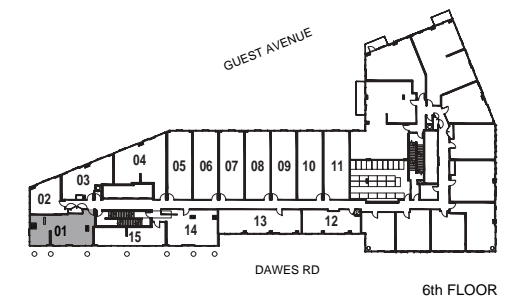

MODEL G1

2 Bedroom

INTERIOR: 588 SF

MODEL G2

2 Bedroom

INTERIOR: 682 SF

MODEL 03

2 Bedroom