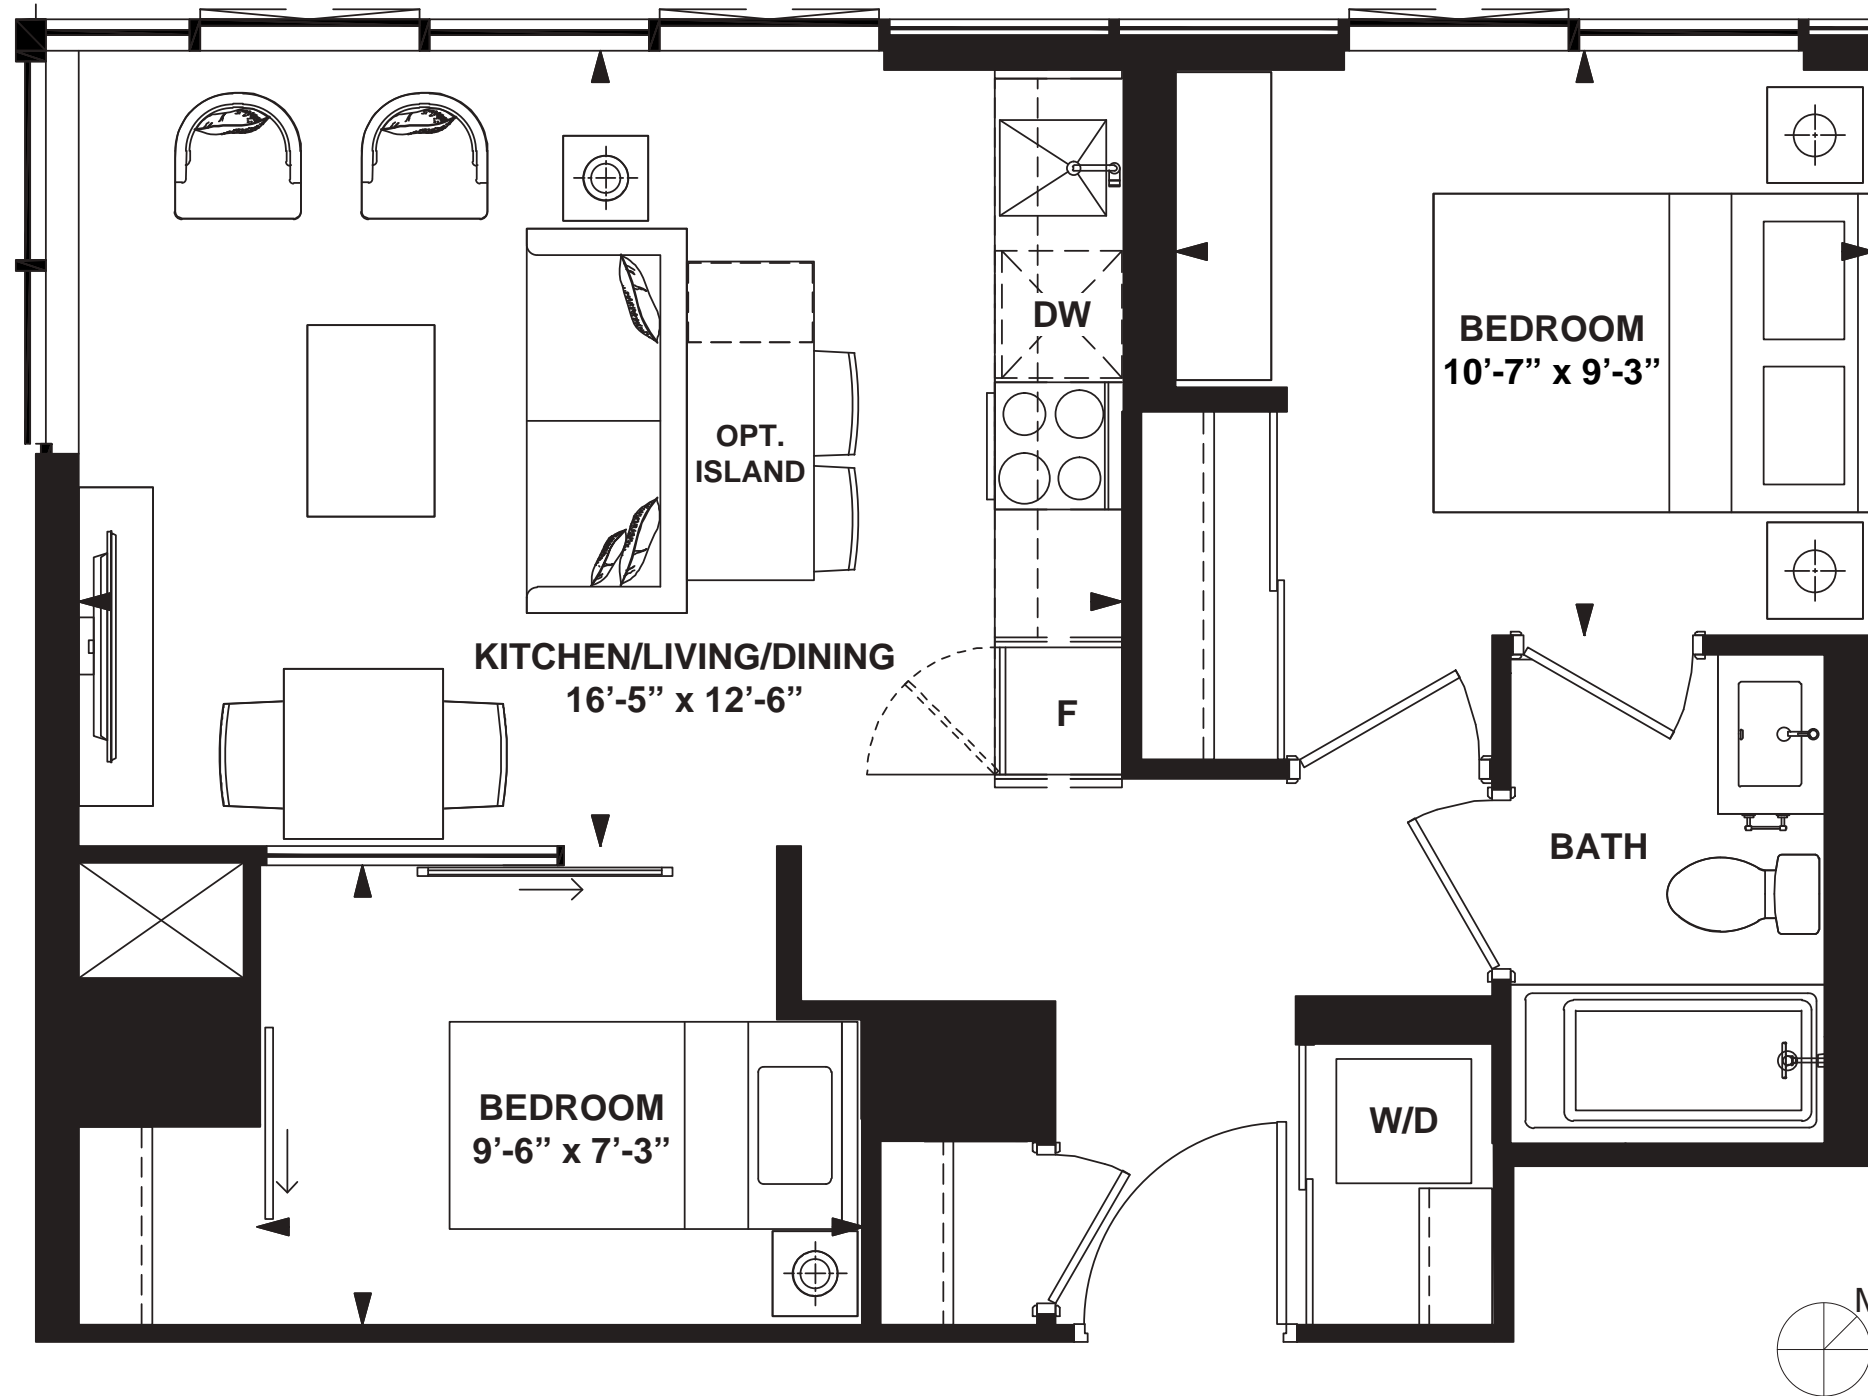

MODEL G1

2 Bedroom

INTERIOR: 588 SF

MODEL G2

2 Bedroom

INTERIOR: 682 SF

MODEL 03

2 Bedroom

INTERIOR: 715 SF

All rights reserved. Buildings and views not to scale. Some features and finishes herein are upgrades or are for illustrative purposes only and may not be available. Furniture is displayed for illustration purposes only. Layout does not necessarily reflect the electrical plan for the suite. Suites are sold unfurnished. Balcony, terrace and façade variations may apply, contact a sales representative for further details. Illustrations are artist's concept only. Prices and specifications subject to change without notice. E. & O.E. March 2022.

MODEL 05

2 Bedroom

INTERIOR: 745 SF

All rights reserved. Buildings and views not to scale. Some features and finishes herein are upgrades or are for illustrative purposes only and may not be available. Furniture is displayed for illustration purposes only. Layout does not necessarily reflect the electrical plan for the suite. Suites are sold unfurnished. Balcony, terrace and façade variations may apply, contact a sales representative for further details. Illustrations are artist's concept only. Prices and specifications subject to change without notice. E. & O.E. February 2022.

MODEL 05

2 Bedroom +
Study

INTERIOR: 895 SF

MODEL 02

2 Bedroom +
Den

INTERIOR: 759 SF

All rights reserved. Buildings and views not to scale. Some features and finishes herein are upgrades or are for illustrative purposes only and may not be available. Furniture is displayed for illustration purposes only. Layout does not necessarily reflect the electrical plan for the suite. Suites are sold unfurnished. Balcony, terrace and façade variations may apply, contact a sales representative for further details. Illustrations are artist's concept only. Prices and specifications subject to change without notice. E. & O.E. February 2022.