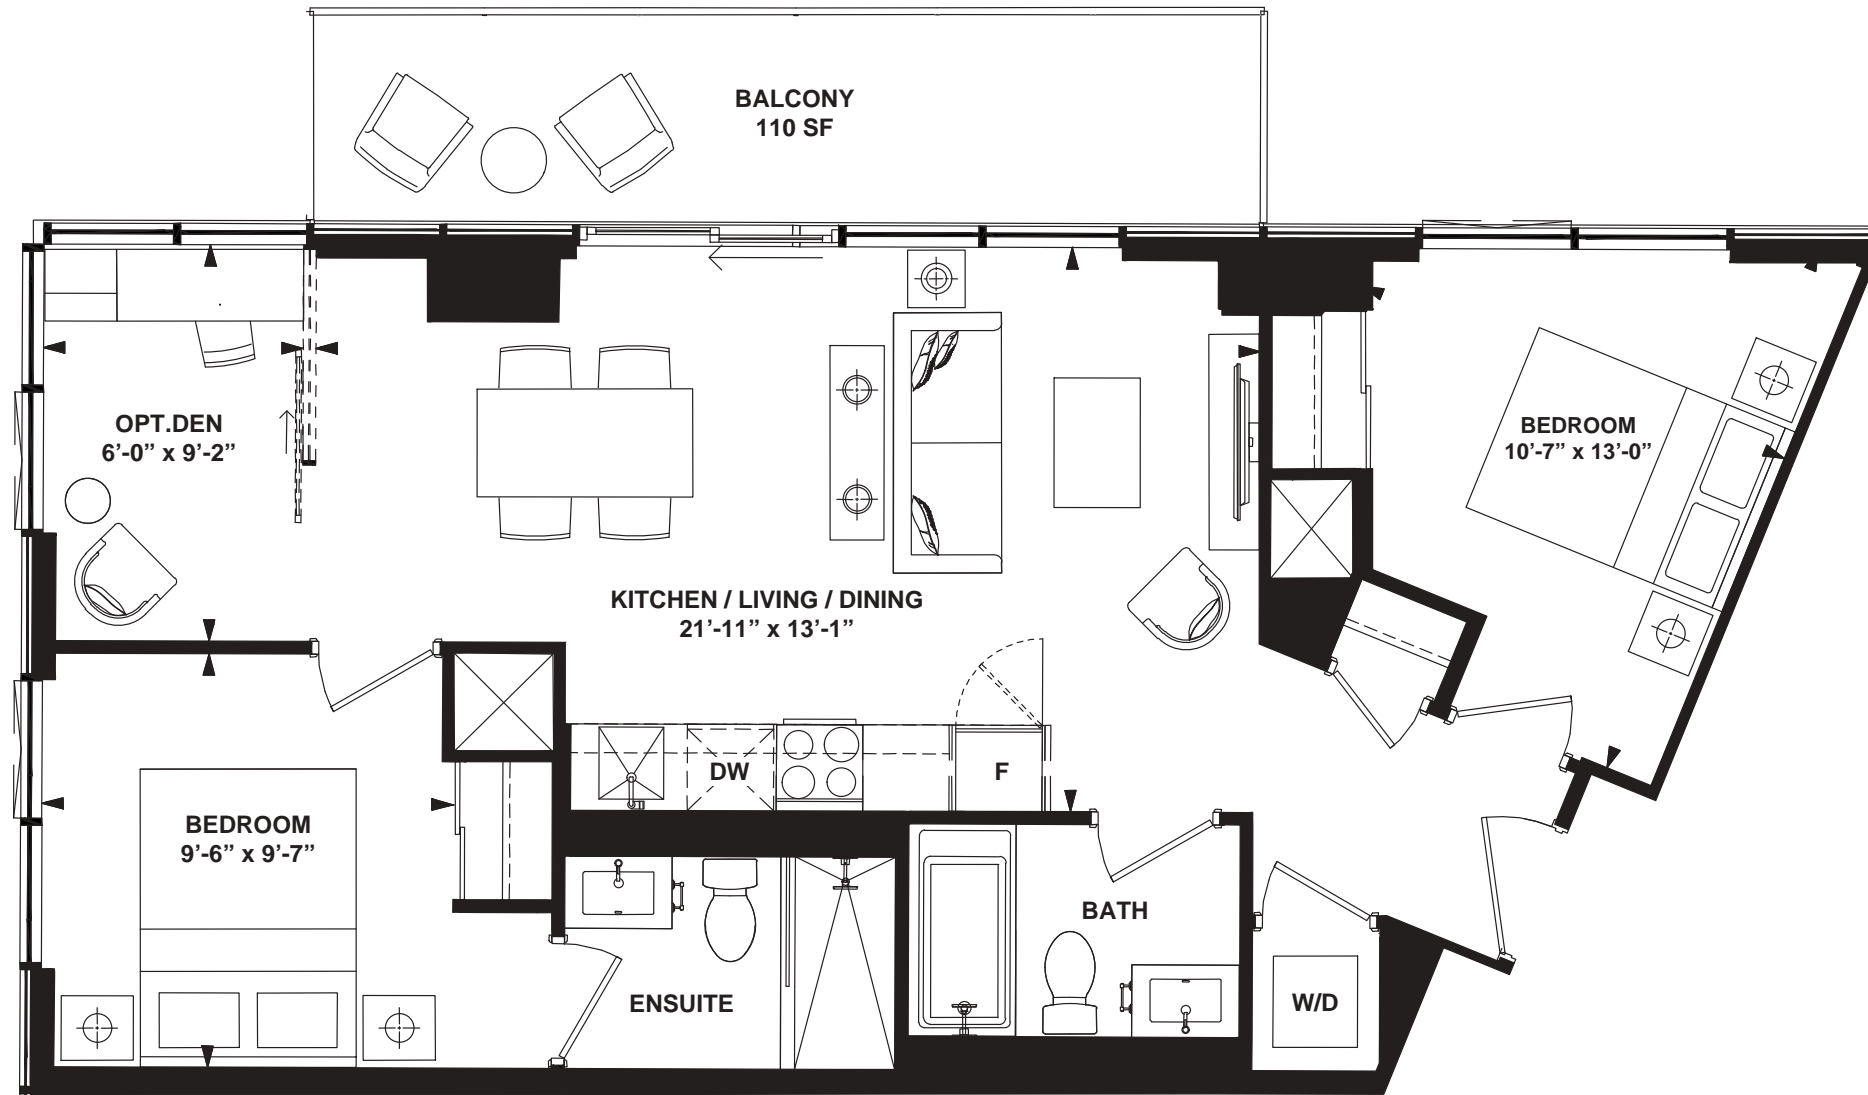

MODEL 05

2 Bedroom +
Study

INTERIOR: 895 SF

MODEL 02

2 Bedroom +
Den

INTERIOR: 759 SF

All rights reserved. Buildings and views not to scale. Some features and finishes herein are upgrades or are for illustrative purposes only and may not be available. Furniture is displayed for illustration purposes only. Layout does not necessarily reflect the electrical plan for the suite. Suites are sold unfurnished. Balcony, terrace and façade variations may apply, contact a sales representative for further details. Illustrations are artist's concept only. Prices and specifications subject to change without notice. E. & O.E. February 2022.

MODEL 03

2 Bedroom +
Opt. Den

INTERIOR: 775 SF

All rights reserved. Buildings and views not to scale. Some features and finishes herein are upgrades or are for illustrative purposes only and may not be available. Furniture is displayed for illustration purposes only. Layout does not necessarily reflect the electrical plan for the suite. Suites are sold unfurnished. Balcony, terrace and façade variations may apply, contact a sales representative for further details. Illustrations are artist's concept only. Prices and specifications subject to change without notice. E. & O.E. February 2022.

MODEL D3-1

2 Bedroom +
Opt. Den

INTERIOR: 775 SF

All rights reserved. Buildings and views not to scale. Some features and finishes herein are upgrades or are for illustrative purposes only and may not be available. Furniture is displayed for illustration purposes only. Layout does not necessarily reflect the electrical plan for the suite. Suites are sold unfurnished. Balcony, terrace and façade variations may apply, contact a sales representative for further details. Illustrations are artist's concept only. Prices and specifications subject to change without notice. E. & O.E. February 2022.