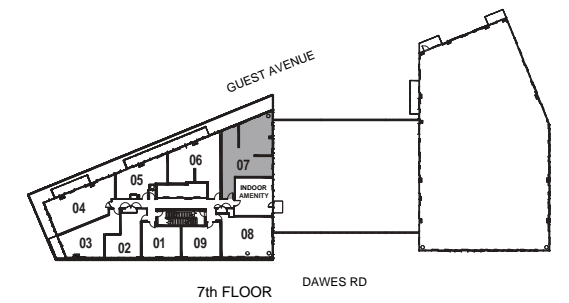

MODEL C6

2 Bedroom

INTERIOR: 786 SF

MODEL 06-1

2 Bedroom

INTERIOR: 786 SF

All rights reserved. Buildings and views not to scale. Some features and finishes herein are upgrades or are for illustrative purposes only and may not be available. Furniture is displayed for illustration purposes only. Layout does not necessarily reflect the electrical plan for the suite. Suites are sold unfurnished. Balcony, terrace and façade variations may apply, contact a sales representative for further details. Illustrations are artist's concept only. Prices and specifications subject to change without notice. E. & O.E. March 2022.

MODEL 05

2 Bedroom +
Study

INTERIOR: 895 SF

MODEL 02

2 Bedroom +
Den

INTERIOR: 759 SF

All rights reserved. Buildings and views not to scale. Some features and finishes herein are upgrades or are for illustrative purposes only and may not be available. Furniture is displayed for illustration purposes only. Layout does not necessarily reflect the electrical plan for the suite. Suites are sold unfurnished. Balcony, terrace and façade variations may apply, contact a sales representative for further details. Illustrations are artist's concept only. Prices and specifications subject to change without notice. E. & O.E. February 2022.