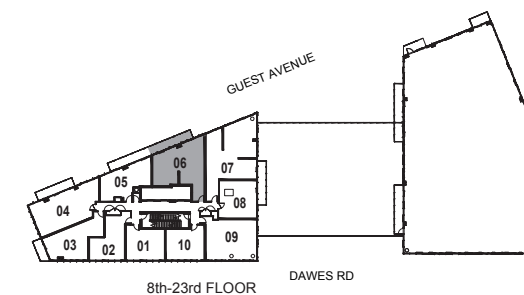

MODEL C6

2 Bedroom

INTERIOR: 786 SF

MODEL 06-1

2 Bedroom

INTERIOR: 786 SF

All rights reserved. Buildings and views not to scale. Some features and finishes herein are upgrades or are for illustrative purposes only and may not be available. Furniture is displayed for illustration purposes only. Layout does not necessarily reflect the electrical plan for the suite. Suites are sold unfurnished. Balcony, terrace and façade variations may apply, contact a sales representative for further details. Illustrations are artist's concept only. Prices and specifications subject to change without notice. E. & O.E. March 2022.

MODEL 05

2 Bedroom +
Study

INTERIOR: 895 SF

MODEL 02

2 Bedroom +
Den

INTERIOR: 759 SF

All rights reserved. Buildings and views not to scale. Some features and finishes herein are upgrades or are for illustrative purposes only and may not be available. Furniture is displayed for illustration purposes only. Layout does not necessarily reflect the electrical plan for the suite. Suites are sold unfurnished. Balcony, terrace and façade variations may apply, contact a sales representative for further details. Illustrations are artist's concept only. Prices and specifications subject to change without notice. E. & O.E. February 2022.