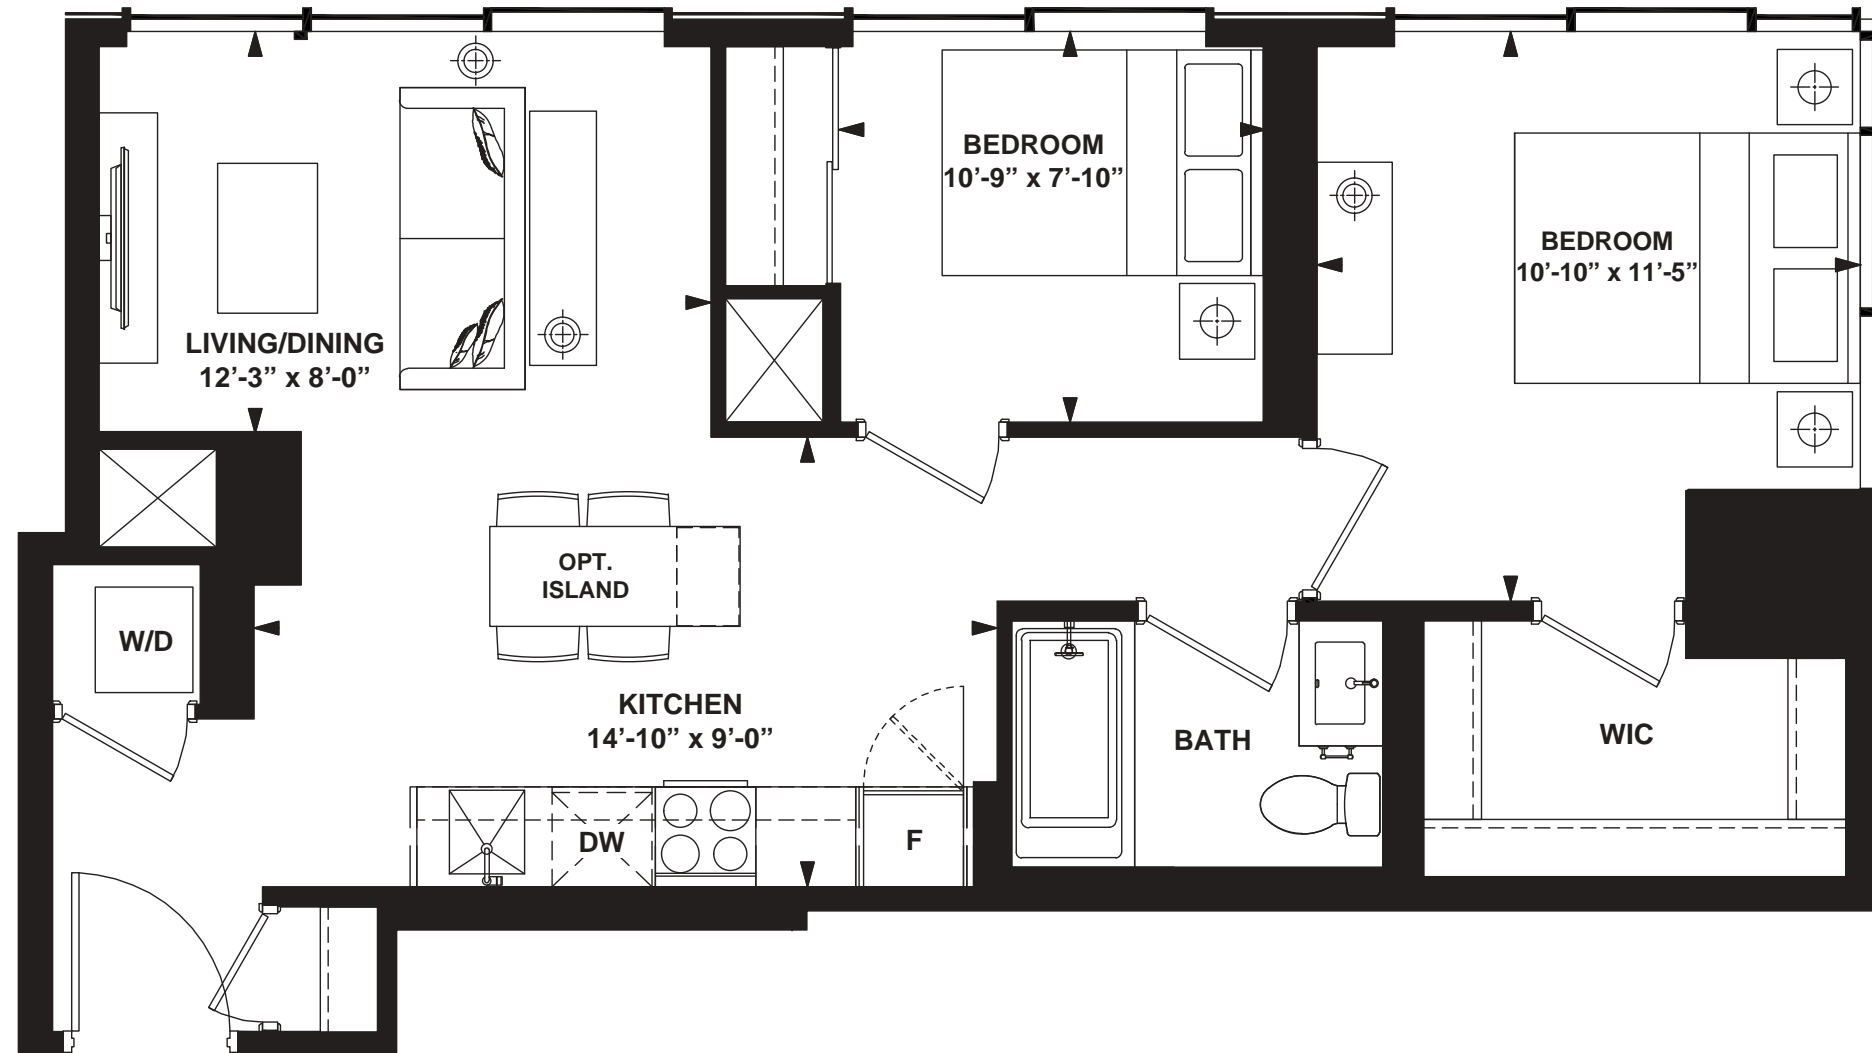

MODEL G1

2 Bedroom

INTERIOR: 588 SF

MODEL G2

2 Bedroom

INTERIOR: 682 SF

MODEL 03

2 Bedroom

INTERIOR: 715 SF

All rights reserved. Buildings and views not to scale. Some features and finishes herein are upgrades or are for illustrative purposes only and may not be available. Furniture is displayed for illustration purposes only. Layout does not necessarily reflect the electrical plan for the suite. Suites are sold unfurnished. Balcony, terrace and façade variations may apply, contact a sales representative for further details. Illustrations are artist's concept only. Prices and specifications subject to change without notice. E. & O.E. March 2022.

MODEL 05

2 Bedroom

INTERIOR: 745 SF

All rights reserved. Buildings and views not to scale. Some features and finishes herein are upgrades or are for illustrative purposes only and may not be available. Furniture is displayed for illustration purposes only. Layout does not necessarily reflect the electrical plan for the suite. Suites are sold unfurnished. Balcony, terrace and façade variations may apply, contact a sales representative for further details. Illustrations are artist's concept only. Prices and specifications subject to change without notice. E. & O.E. February 2022.

MODEL 05

2 Bedroom +
Study

INTERIOR: 895 SF

MODEL 02

2 Bedroom +
Den

INTERIOR: 759 SF

All rights reserved. Buildings and views not to scale. Some features and finishes herein are upgrades or are for illustrative purposes only and may not be available. Furniture is displayed for illustration purposes only. Layout does not necessarily reflect the electrical plan for the suite. Suites are sold unfurnished. Balcony, terrace and façade variations may apply, contact a sales representative for further details. Illustrations are artist's concept only. Prices and specifications subject to change without notice. E. & O.E. February 2022.