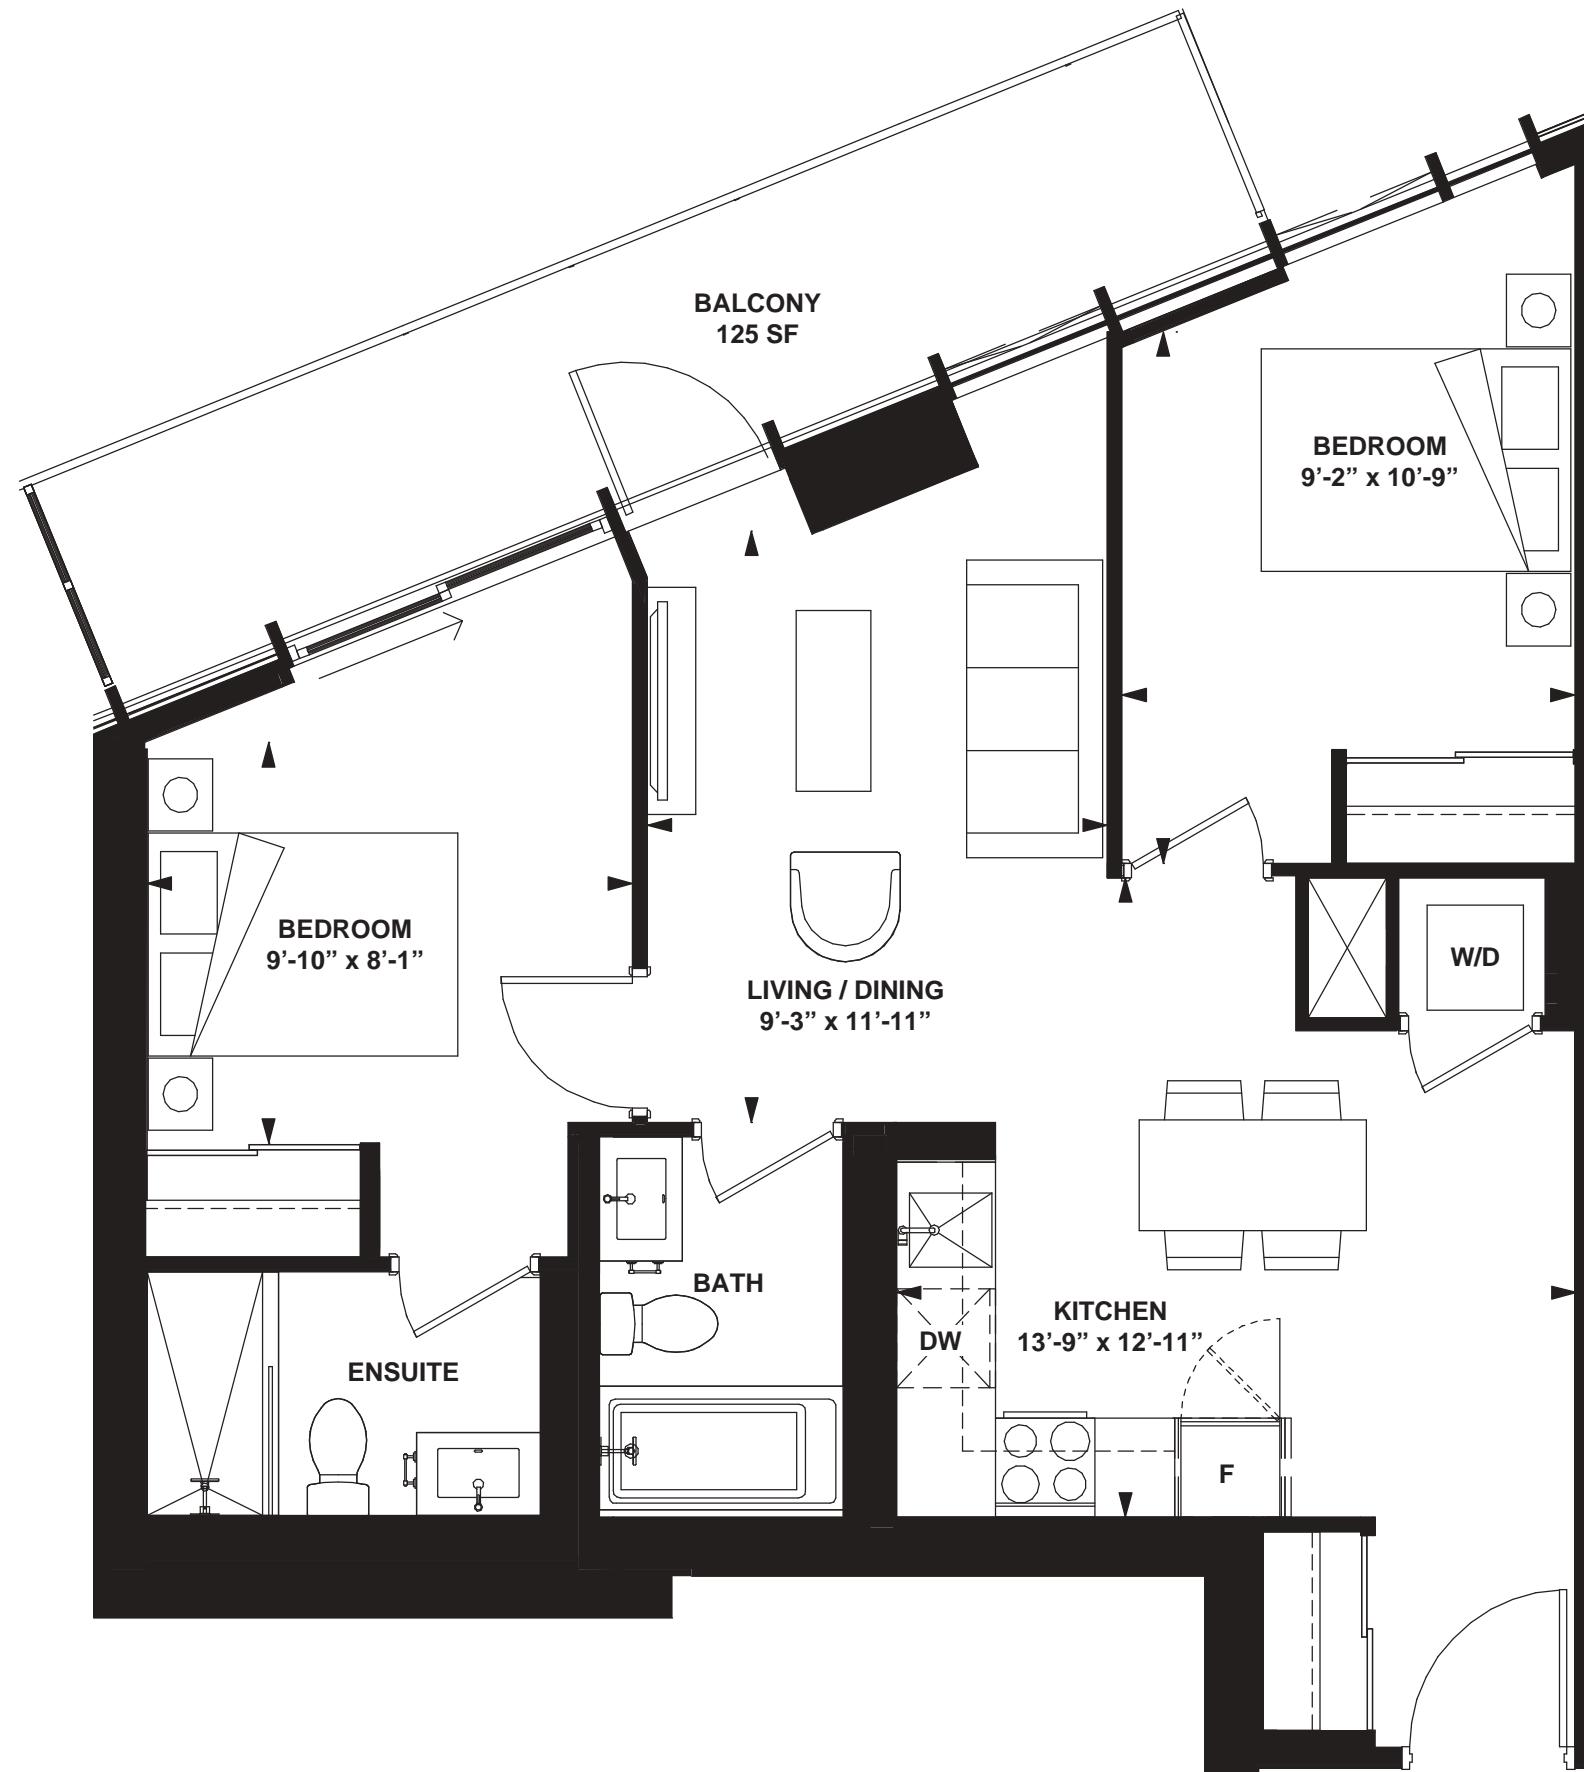

MODEL G1

2 Bedroom

INTERIOR: 588 SF

MODEL G2

2 Bedroom

INTERIOR: 682 SF

MODEL 03

2 Bedroom

INTERIOR: 715 SF

All rights reserved. Buildings and views not to scale. Some features and finishes herein are upgrades or are for illustrative purposes only and may not be available. Furniture is displayed for illustration purposes only. Layout does not necessarily reflect the electrical plan for the suite. Suites are sold unfurnished. Balcony, terrace and façade variations may apply, contact a sales representative for further details. Illustrations are artist's concept only. Prices and specifications subject to change without notice. E. & O.E. March 2022.

MODEL 05

2 Bedroom

INTERIOR: 745 SF

All rights reserved. Buildings and views not to scale. Some features and finishes herein are upgrades or are for illustrative purposes only and may not be available. Furniture is displayed for illustration purposes only. Layout does not necessarily reflect the electrical plan for the suite. Suites are sold unfurnished. Balcony, terrace and façade variations may apply, contact a sales representative for further details. Illustrations are artist's concept only. Prices and specifications subject to change without notice. E. & O.E. February 2022.

MODEL 05

2 Bedroom +
Study

INTERIOR: 895 SF

MODEL 02

2 Bedroom +
Den

INTERIOR: 759 SF

All rights reserved. Buildings and views not to scale. Some features and finishes herein are upgrades or are for illustrative purposes only and may not be available. Furniture is displayed for illustration purposes only. Layout does not necessarily reflect the electrical plan for the suite. Suites are sold unfurnished. Balcony, terrace and façade variations may apply, contact a sales representative for further details. Illustrations are artist's concept only. Prices and specifications subject to change without notice. E. & O.E. February 2022.