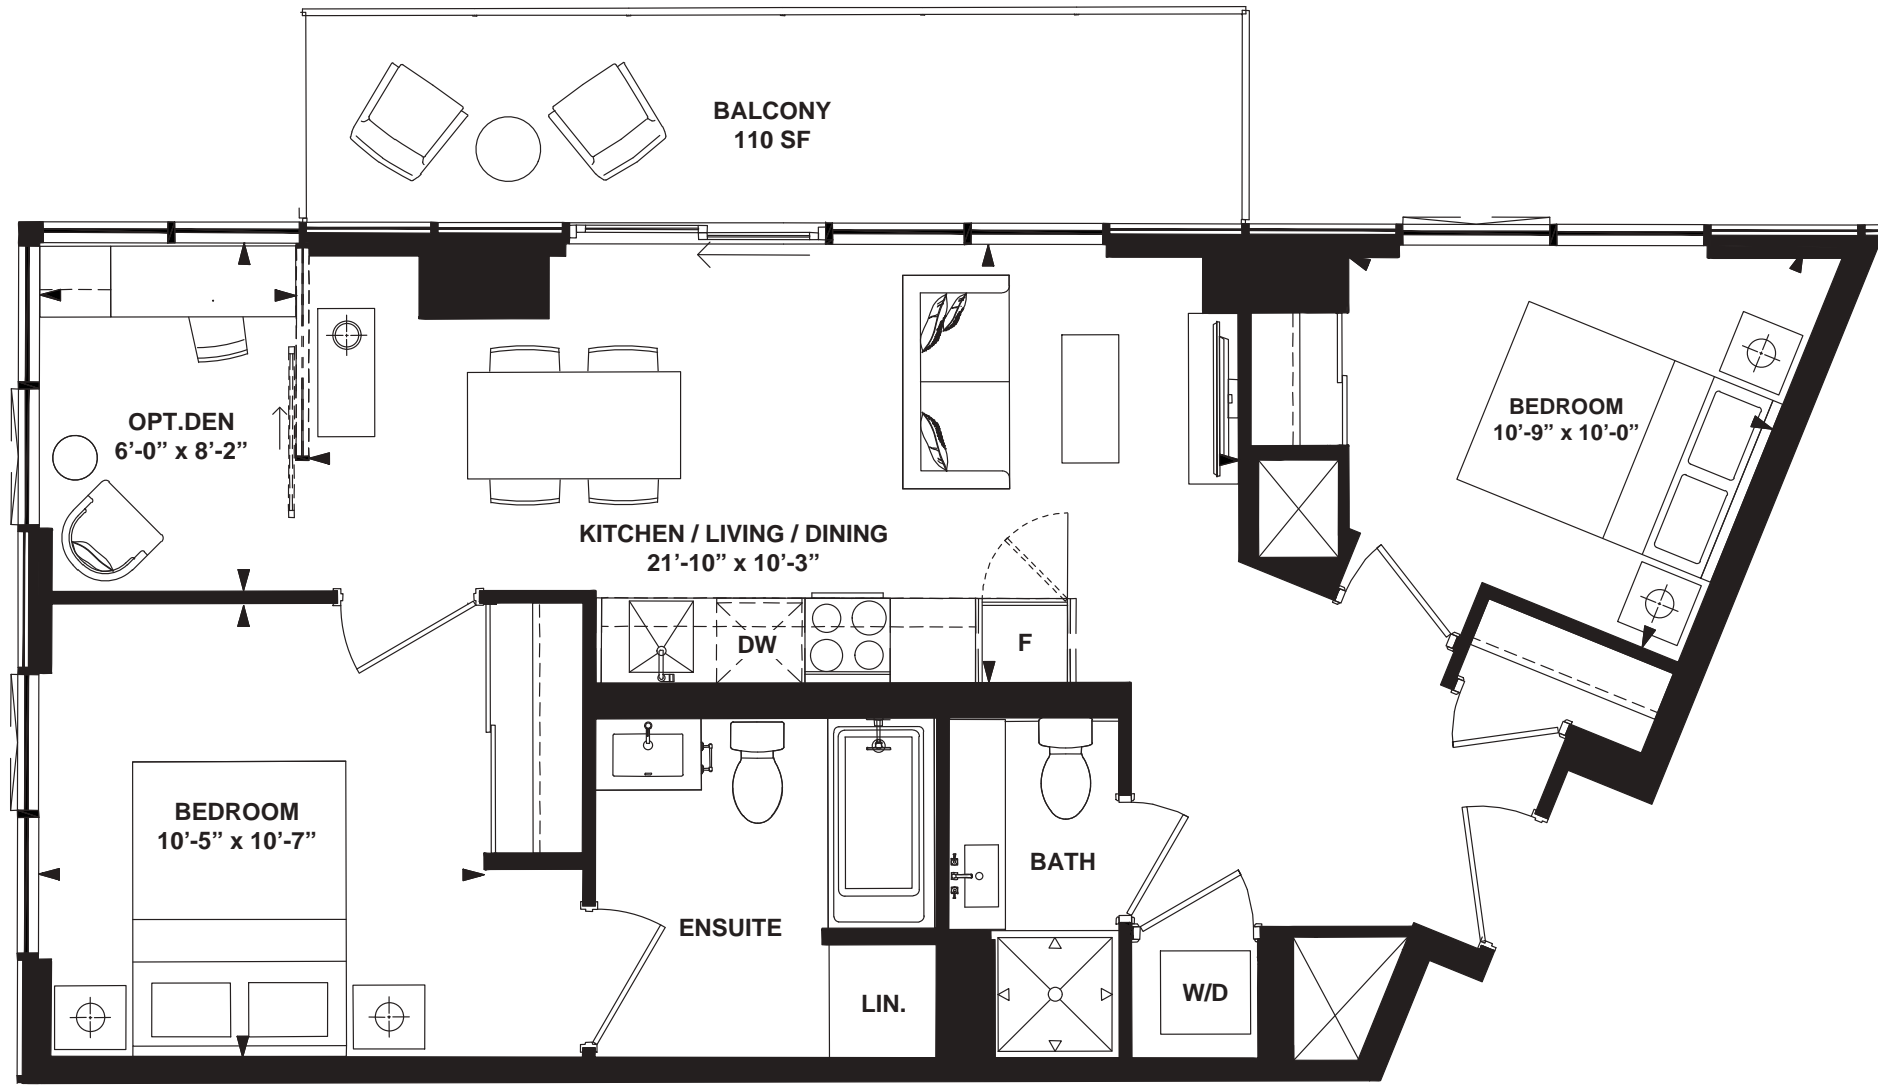

MODEL 05

2 Bedroom +
Study

INTERIOR: 895 SF

MODEL 02

2 Bedroom +
Den

INTERIOR: 759 SF

All rights reserved. Buildings and views not to scale. Some features and finishes herein are upgrades or are for illustrative purposes only and may not be available. Furniture is displayed for illustration purposes only. Layout does not necessarily reflect the electrical plan for the suite. Suites are sold unfurnished. Balcony, terrace and façade variations may apply, contact a sales representative for further details. Illustrations are artist's concept only. Prices and specifications subject to change without notice. E. & O.E. February 2022.

MODEL 03

2 Bedroom +
Opt. Den

INTERIOR: 775 SF

All rights reserved. Buildings and views not to scale. Some features and finishes herein are upgrades or are for illustrative purposes only and may not be available. Furniture is displayed for illustration purposes only. Layout does not necessarily reflect the electrical plan for the suite. Suites are sold unfurnished. Balcony, terrace and façade variations may apply, contact a sales representative for further details. Illustrations are artist's concept only. Prices and specifications subject to change without notice. E. & O.E. February 2022.

MODEL D3-1

2 Bedroom +
Opt. Den

INTERIOR: 775 SF

All rights reserved. Buildings and views not to scale. Some features and finishes herein are upgrades or are for illustrative purposes only and may not be available. Furniture is displayed for illustration purposes only. Layout does not necessarily reflect the electrical plan for the suite. Suites are sold unfurnished. Balcony, terrace and façade variations may apply, contact a sales representative for further details. Illustrations are artist's concept only. Prices and specifications subject to change without notice. E. & O.E. February 2022.