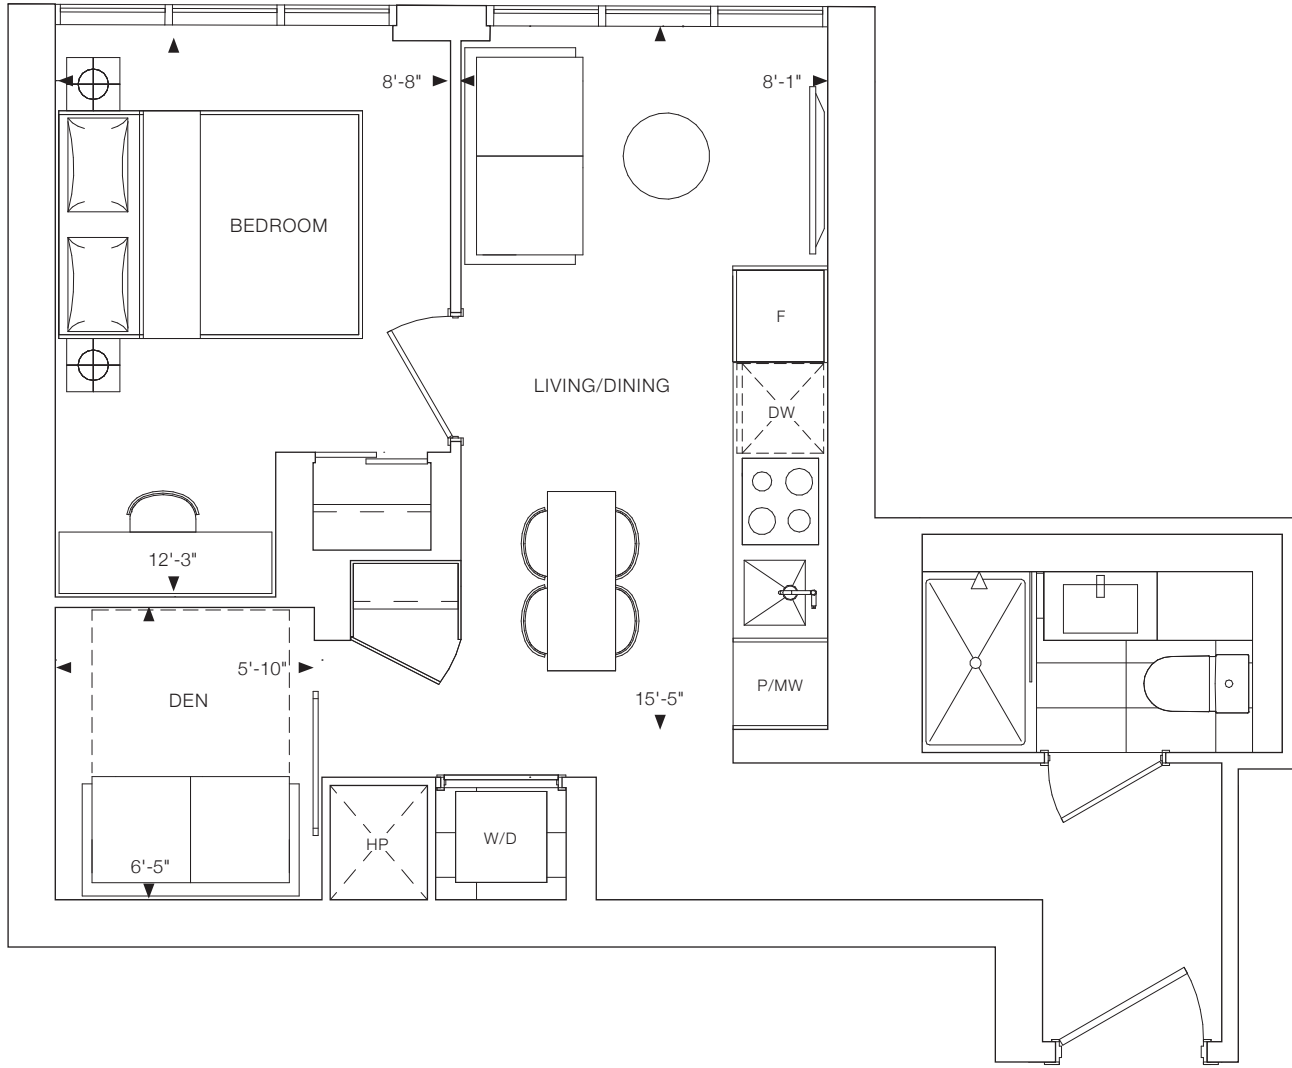

ELM
ON
YONGE

1S+D

1 BEDROOM + DEN
INTERIOR: 504 SQ.FT.
TOTAL: 504 SQ.FT.

LEVEL 10-12

LEVEL 13-39

LEVEL 40-44

LEVEL 45-55

ELM
ON
YONGE

1U+D

1 BEDROOM + DEN
INTERIOR: 506 SQ.FT.
TOTAL: 506 SQ.FT.

LEVEL 5

LEVEL 6-8

ELM
ON
YONGE

1D+D

1 BEDROOM + DEN
INTERIOR: 509 SQ.FT.
TOTAL: 509 SQ.FT.

LEVEL 9