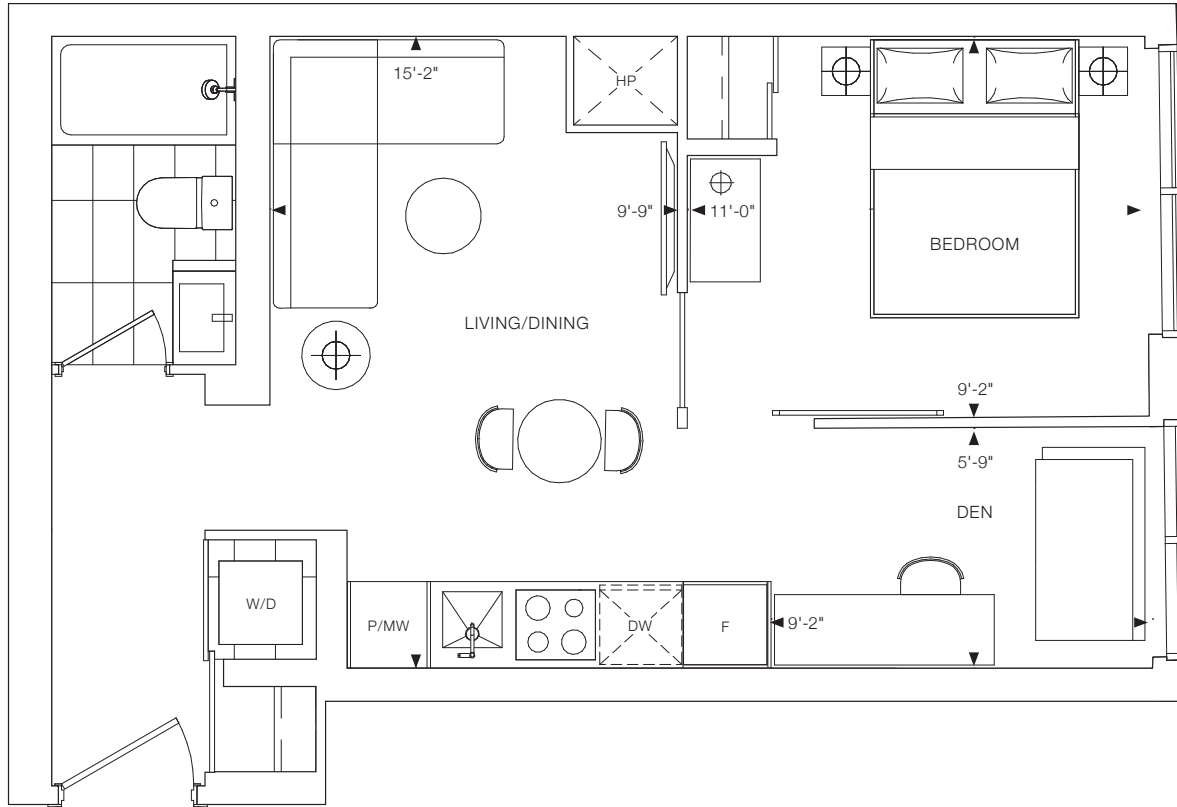

LEVEL 56

ELM
ON
YONGE

1T+D

1 BEDROOM + DEN
INTERIOR: 474 SQ.FT.
TOTAL: 474 SQ.FT.

LEVEL 10-12

LEVEL 13-39

LEVEL 40-44

LEVEL 45-55

ELM
ON
YONGE

1S+D

1 BEDROOM + DEN
INTERIOR: 504 SQ.FT.
TOTAL: 504 SQ.FT.

LEVEL 10-12

LEVEL 13-39

LEVEL 40-44

LEVEL 45-55

ELM
ON
YONGE

1U+D

1 BEDROOM + DEN
INTERIOR: 506 SQ.FT.
TOTAL: 506 SQ.FT.

LEVEL 5

LEVEL 6-8

ELM
ON
YONGE

1D+D

1 BEDROOM + DEN
INTERIOR: 509 SQ.FT.
TOTAL: 509 SQ.FT.

LEVEL 9