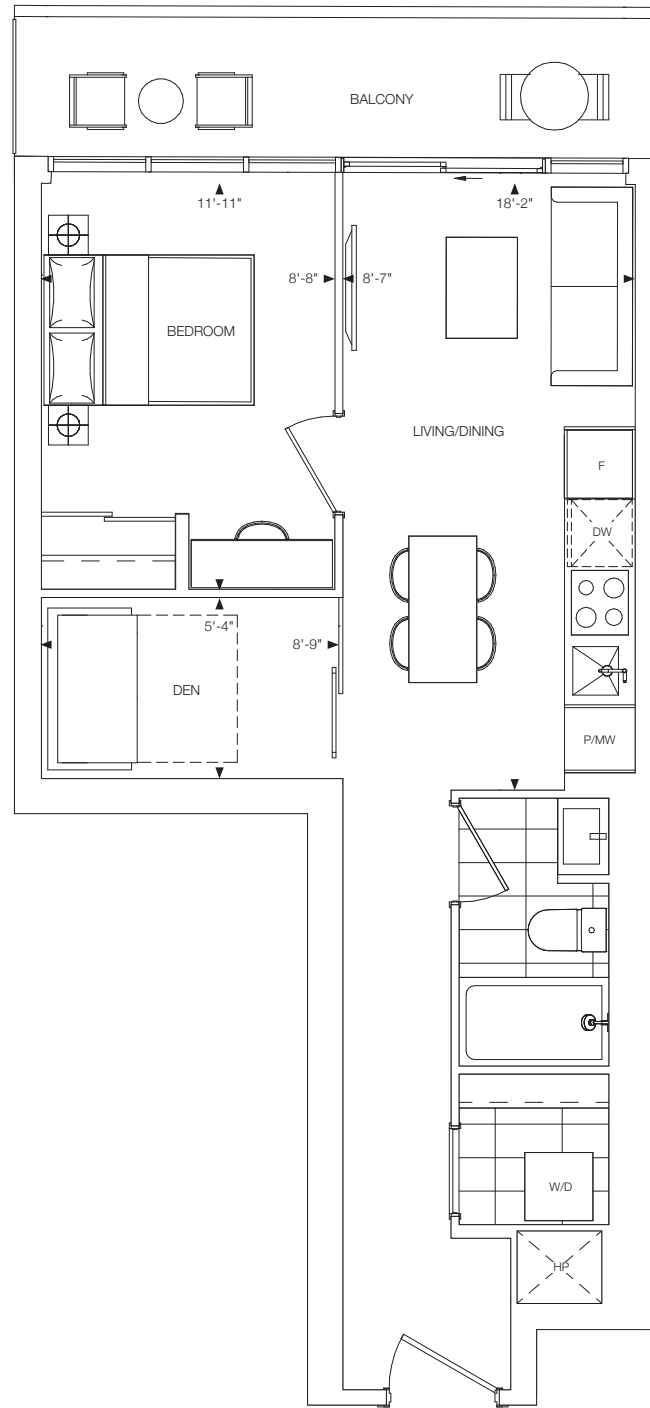

LEVEL 61-68

LEVEL 69

ELM
ON
YONGE

1K+M

1 BEDROOM + MEDIA
INTERIOR: 525 SQ.FT.
TOTAL: 525 SQ.FT.

LEVEL 8

ELM
ON
YONGE

1G+D

1 BEDROOM + DEN
INTERIOR: 543 SQ.FT.
EXTERIOR: 78 SQ.FT.
TOTAL: 621 SQ.FT.

LEVEL 57

LEVEL 58-59

LEVEL 60

LEVEL 61-68

LEVEL 69

ELM
ON
YONGE

1J+D