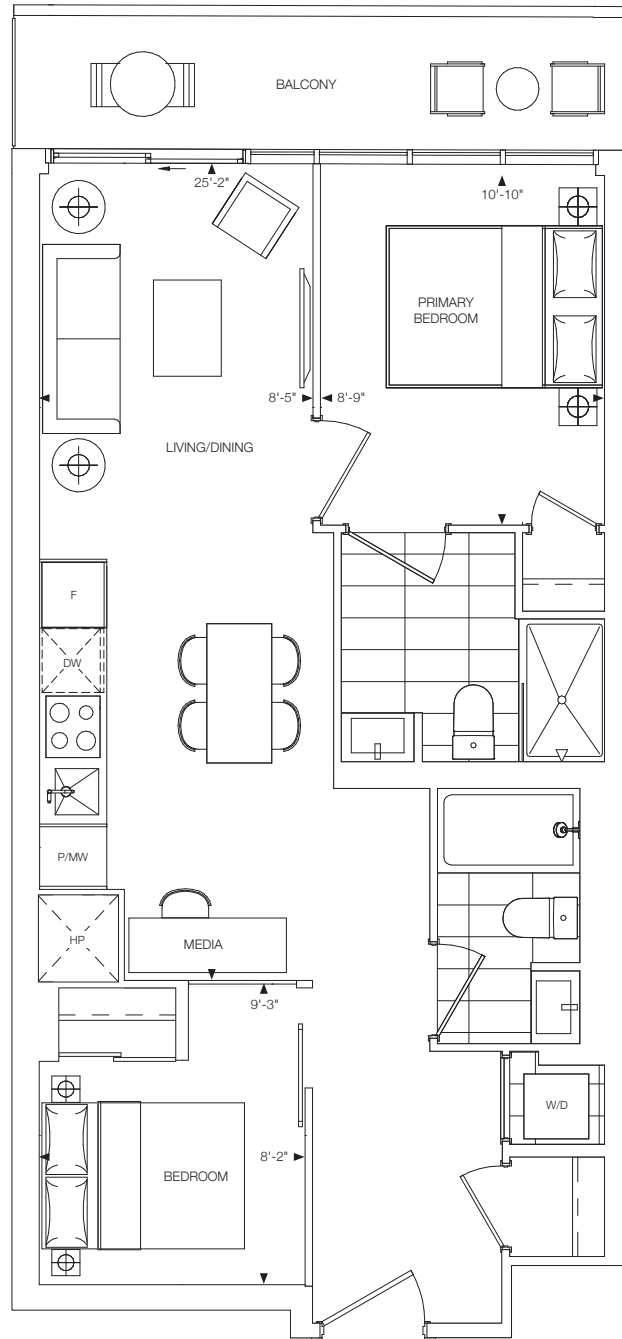

LEVEL 13-39

LEVEL 40-44

ELM
ON
YONGE

20+M

2 BEDROOM + MEDIA + 2 BATH
INTERIOR: 689 SQ.FT.
EXTERIOR: 77 SQ.FT.
TOTAL: 766 SQ.FT.

LEVEL 45-55

LEVEL 56

ELM
ON
YONGE

LEVEL 56

LEVEL 57

LEVEL 58-59

LEVEL 60

LEVEL 61-68