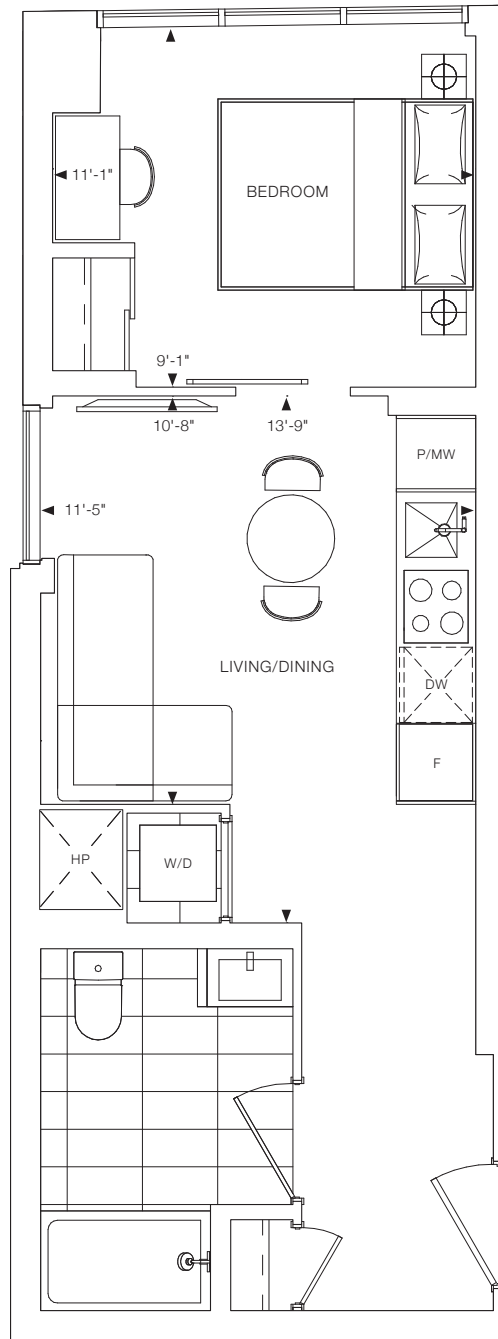

1B

1 BEDROOM
INTERIOR: 430 SQ.FT.
EXTERIOR: 89 SQ.FT.
TOTAL: 519 SQ.FT.

LEVEL 16-39

LEVEL 40-44

LEVEL 45-55

LEVEL 56

LEVEL 57-59

LEVEL 60

LEVEL 61-68

ELM
ON
YONGE

1D

1 BEDROOM
INTERIOR: 457 SQ.FT.
TOTAL: 457 SQ.FT.

LEVEL 10-12

LEVEL 13-39

LEVEL 40-44

LEVEL 45-55

LEVEL 56

ELM
ON
YONGE

1T+D

1 BEDROOM + DEN
INTERIOR: 474 SQ.FT.
TOTAL: 474 SQ.FT.

LEVEL 10-12

LEVEL 13-39

LEVEL 40-44

LEVEL 45-55

ELM
ON
YONGE

1S+D

1 BEDROOM + DEN
INTERIOR: 504 SQ.FT.
TOTAL: 504 SQ.FT.

LEVEL 10-12

LEVEL 13-39

LEVEL 40-44

LEVEL 45-55

ELM
ON
YONGE