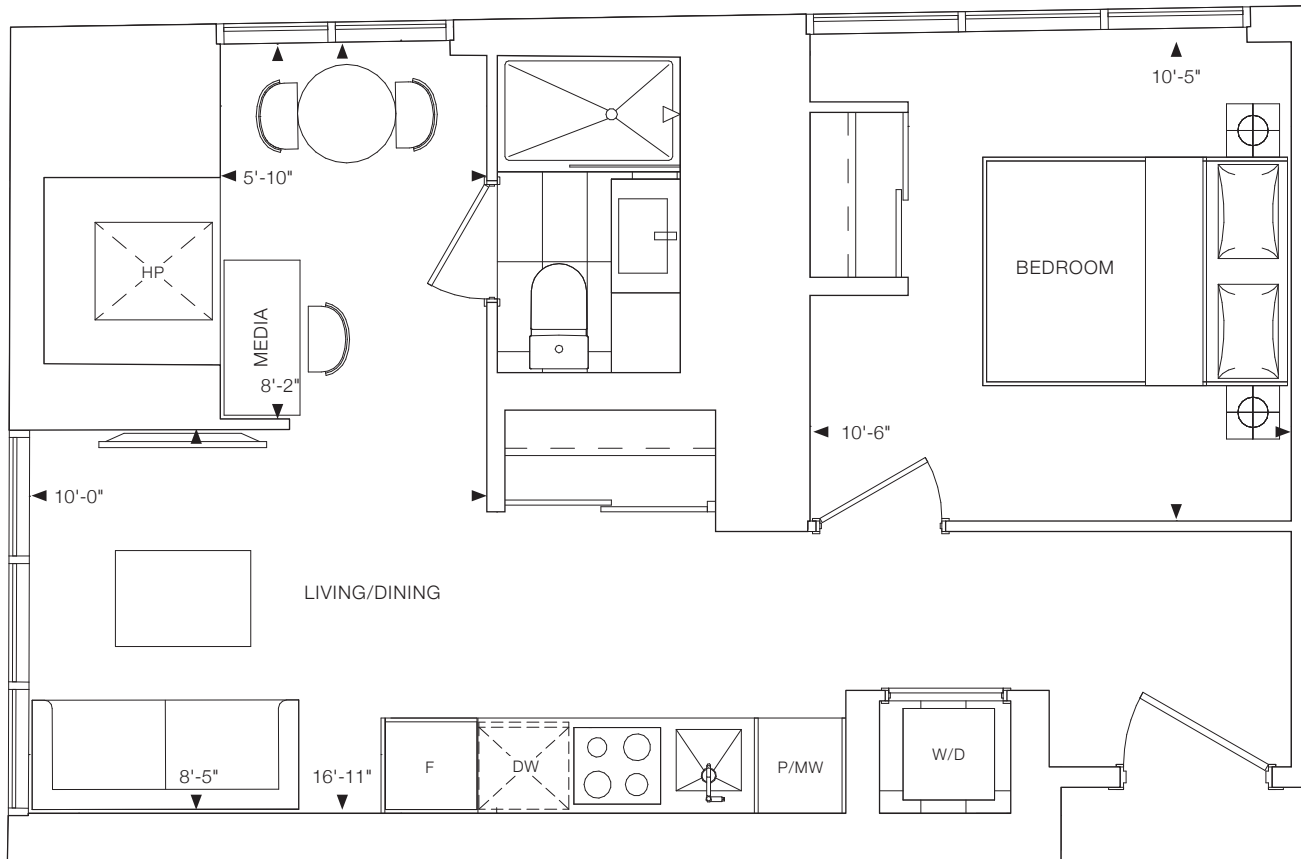

LEVEL 61-68

LEVEL 69

ELM
ON
YONGE

1K+M

1 BEDROOM + MEDIA
INTERIOR: 525 SQ.FT.
TOTAL: 525 SQ.FT.

LEVEL 8

ELM
ON
YONGE

1G+D

1 BEDROOM + DEN
INTERIOR: 543 SQ.FT.
EXTERIOR: 78 SQ.FT.
TOTAL: 621 SQ.FT.

LEVEL 57

LEVEL 58-59

LEVEL 60

LEVEL 61-68

LEVEL 69

ELM
ON
YONGE

1J+D