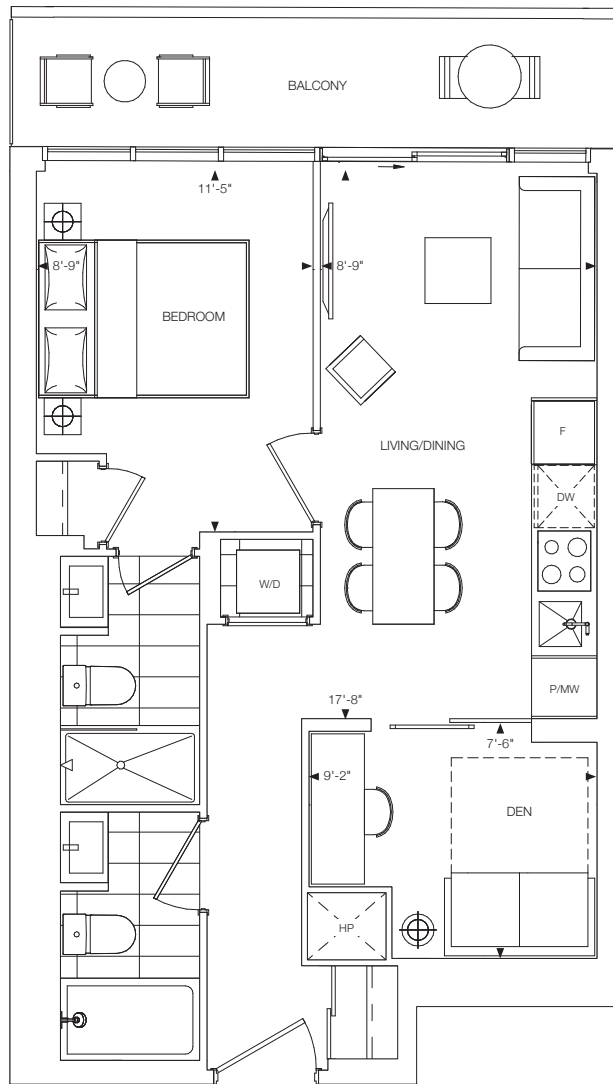

LEVEL 58-59

LEVEL 60

ELM
ON
YONGE

1J+D

1 BEDROOM + DEN + 2 BATH
INTERIOR: 559 SQ.FT.
EXTERIOR: 79 SQ.FT.
TOTAL: 638 SQ.FT.