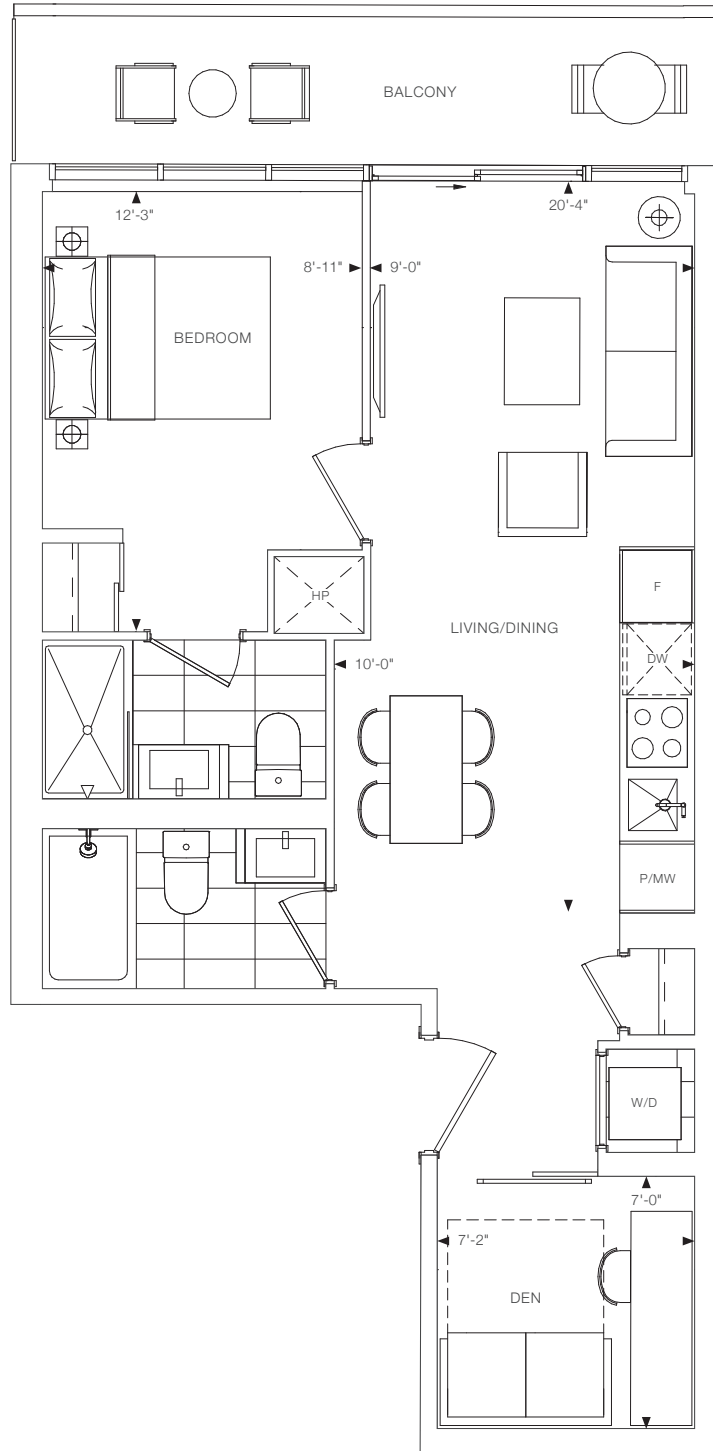

LEVEL 57

LEVEL 58-59

LEVEL 60

LEVEL 61-68

ELM
ON
YONGE

1L+D

1 BEDROOM + DEN + 2 BATH
INTERIOR: 571 SQ.FT.
EXTERIOR: 80 SQ.FT.
TOTAL: 651 SQ.FT.