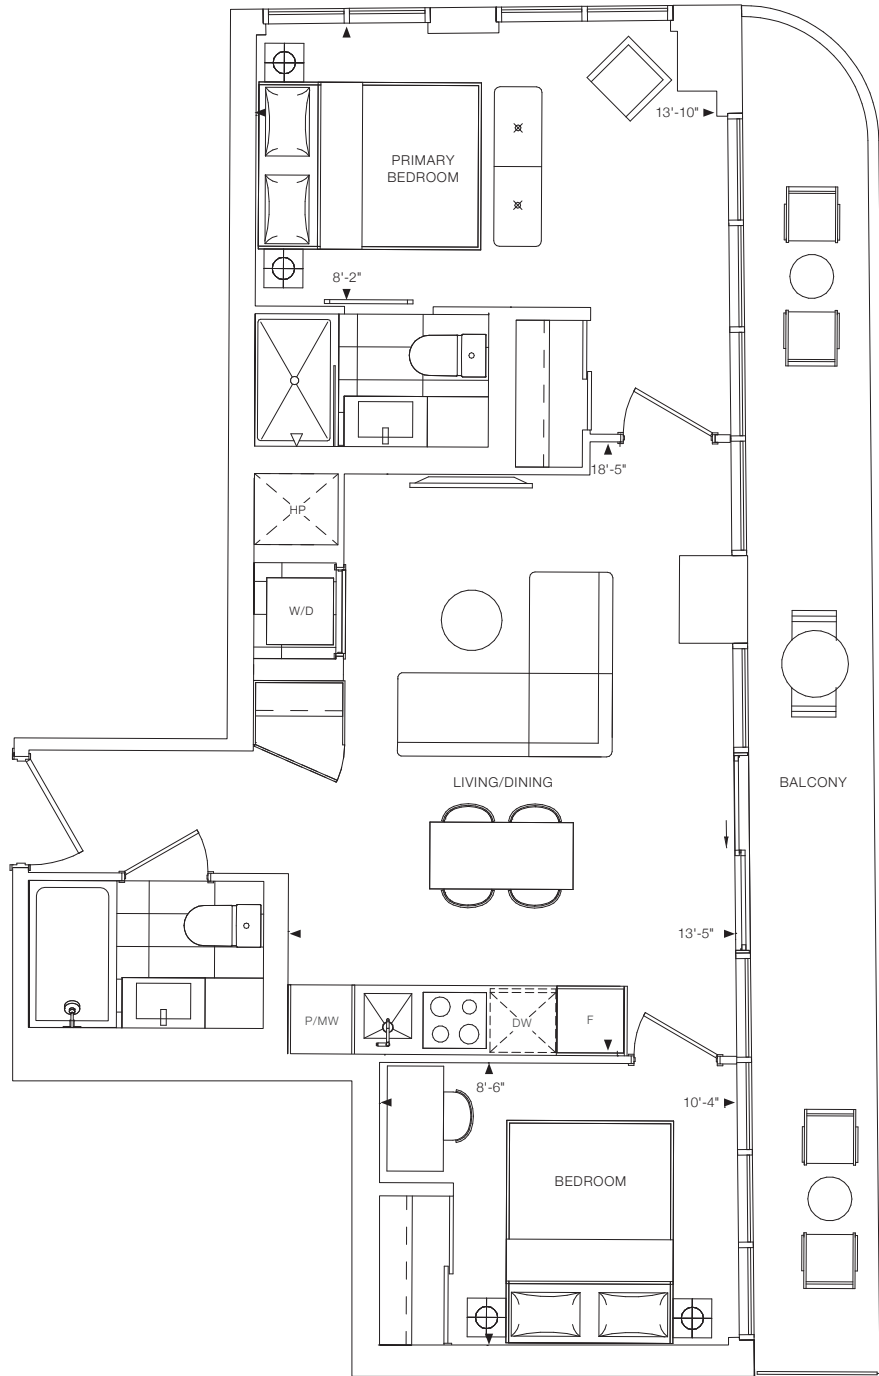

LEVEL 58-59

LEVEL 60

LEVEL 61-68

LEVEL 69

ELM
ON
YONGE

2L

2 BEDROOM + 2 BATH
INTERIOR: 683 SQ.FT.
EXTERIOR: 165 SQ.FT.
TOTAL: 848 SQ.FT.

LEVEL 10-12