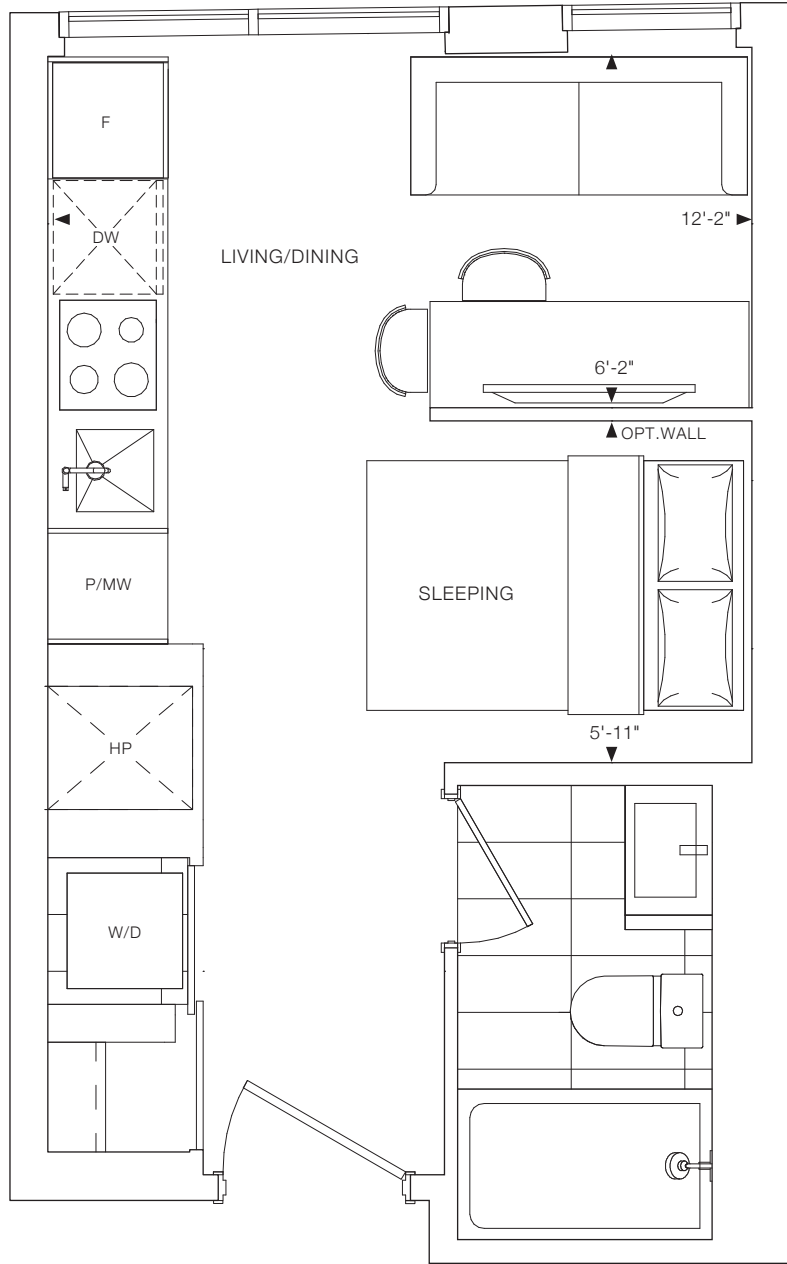

ELM
ON
YONGE

S1

JUNIOR 1 BEDROOM
INTERIOR: 300 SQ. FT.
TOTAL: 300 SQ. FT.

LEVEL 10-12

LEVEL 13-16, 25-39

LEVEL 40-44

LEVEL 45-55

ELM
ON
YONGE

1B

1 BEDROOM
INTERIOR: 430 SQ.FT.
EXTERIOR: 89 SQ.FT.
TOTAL: 519 SQ.FT.

LEVEL 16-39

LEVEL 40-44

LEVEL 45-55

LEVEL 56

LEVEL 57-59

LEVEL 60

LEVEL 61-68

ELM
ON
YONGE

1D

1 BEDROOM
INTERIOR: 457 SQ.FT.
TOTAL: 457 SQ.FT.

LEVEL 10-12

LEVEL 13-39

LEVEL 40-44

LEVEL 45-55