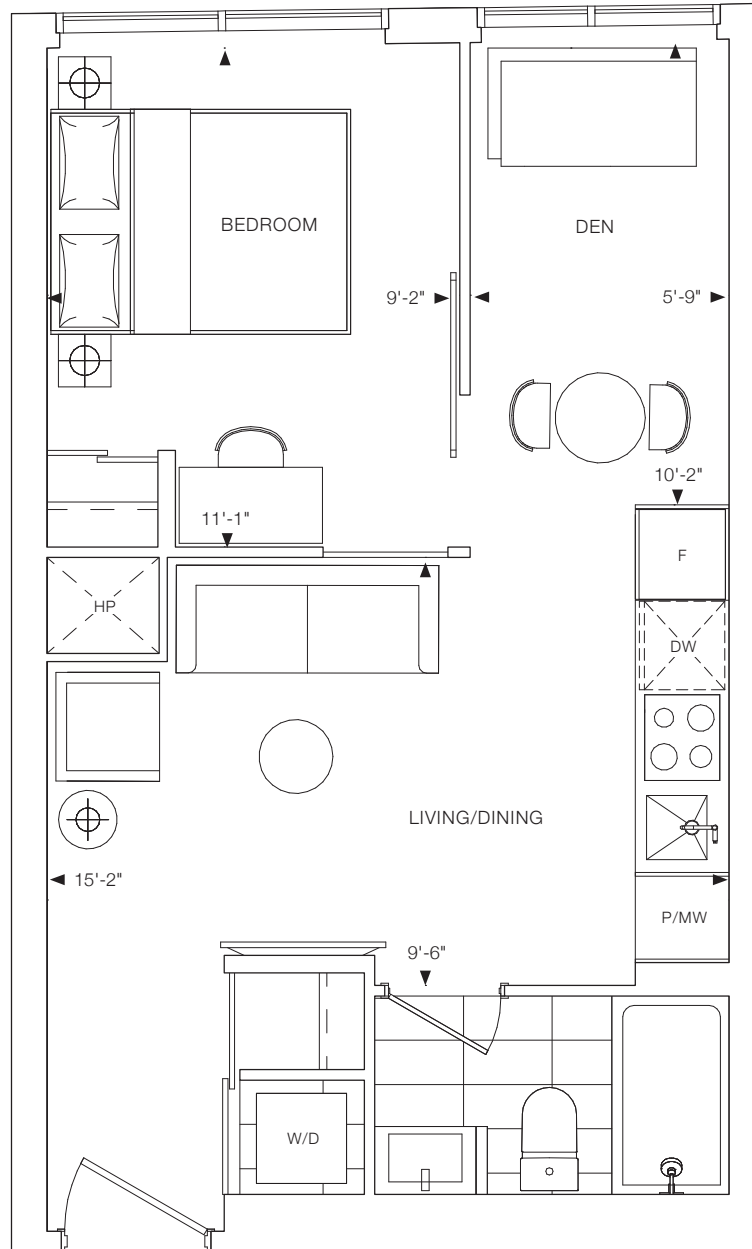

LEVEL 61-68

ELM
ON
YONGE

1D

1 BEDROOM
INTERIOR: 457 SQ.FT.
TOTAL: 457 SQ.FT.

LEVEL 10-12

LEVEL 13-39

LEVEL 40-44

LEVEL 45-55

LEVEL 56

ELM
ON
YONGE

1T+D

1 BEDROOM + DEN
INTERIOR: 474 SQ.FT.
TOTAL: 474 SQ.FT.

LEVEL 10-12

LEVEL 13-39

LEVEL 40-44

LEVEL 45-55

ELM
ON
YONGE

1S+D

1 BEDROOM + DEN
INTERIOR: 504 SQ.FT.
TOTAL: 504 SQ.FT.

LEVEL 10-12

LEVEL 13-39

LEVEL 40-44

LEVEL 45-55

ELM
ON
YONGE

1U+D

1 BEDROOM + DEN
INTERIOR: 506 SQ.FT.
TOTAL: 506 SQ.FT.

LEVEL 5

LEVEL 6-8

ELM
ON
YONGE

1D+D

1 BEDROOM + DEN
INTERIOR: 509 SQ.FT.
TOTAL: 509 SQ.FT.

LEVEL 9