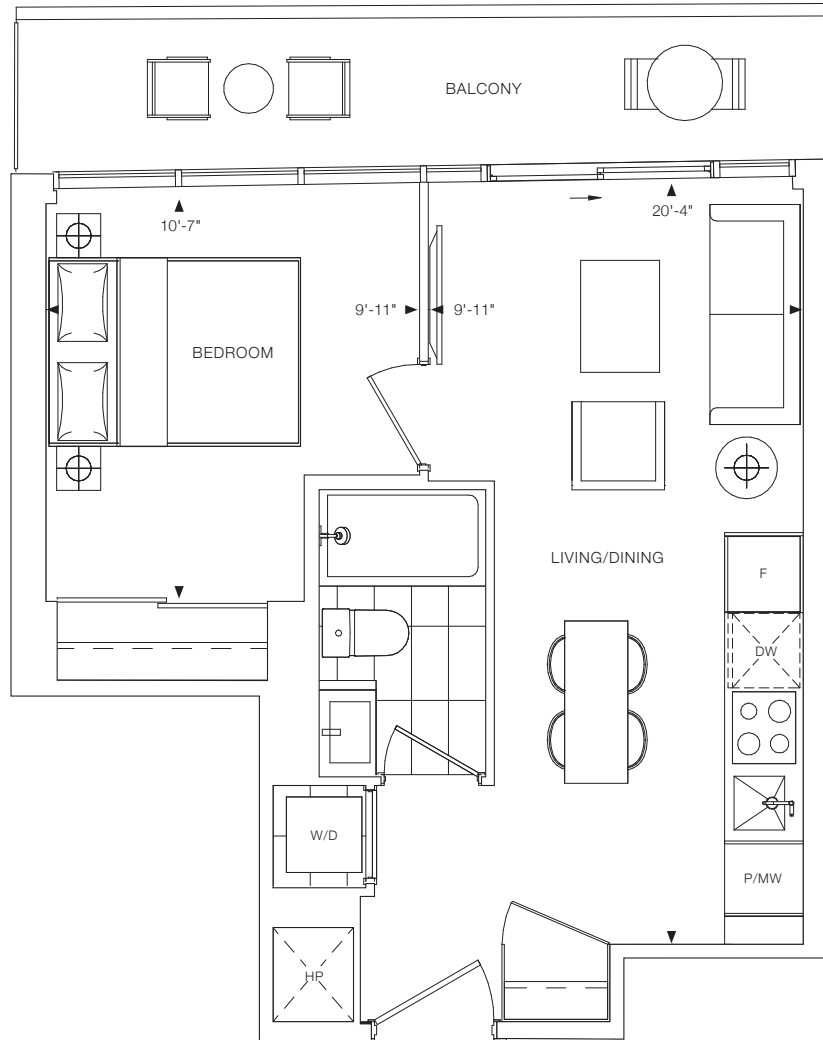

ELM
ON
YONGE

S1

JUNIOR 1 BEDROOM
INTERIOR: 300 SQ. FT.
TOTAL: 300 SQ. FT.

LEVEL 10-12

LEVEL 13-16, 25-39

LEVEL 40-44

LEVEL 45-55

ELM
ON
YONGE

1B

1 BEDROOM
INTERIOR: 430 SQ.FT.
EXTERIOR: 89 SQ.FT.
TOTAL: 519 SQ.FT.

LEVEL 16-39

LEVEL 40-44

LEVEL 45-55

LEVEL 56

LEVEL 57-59

LEVEL 60