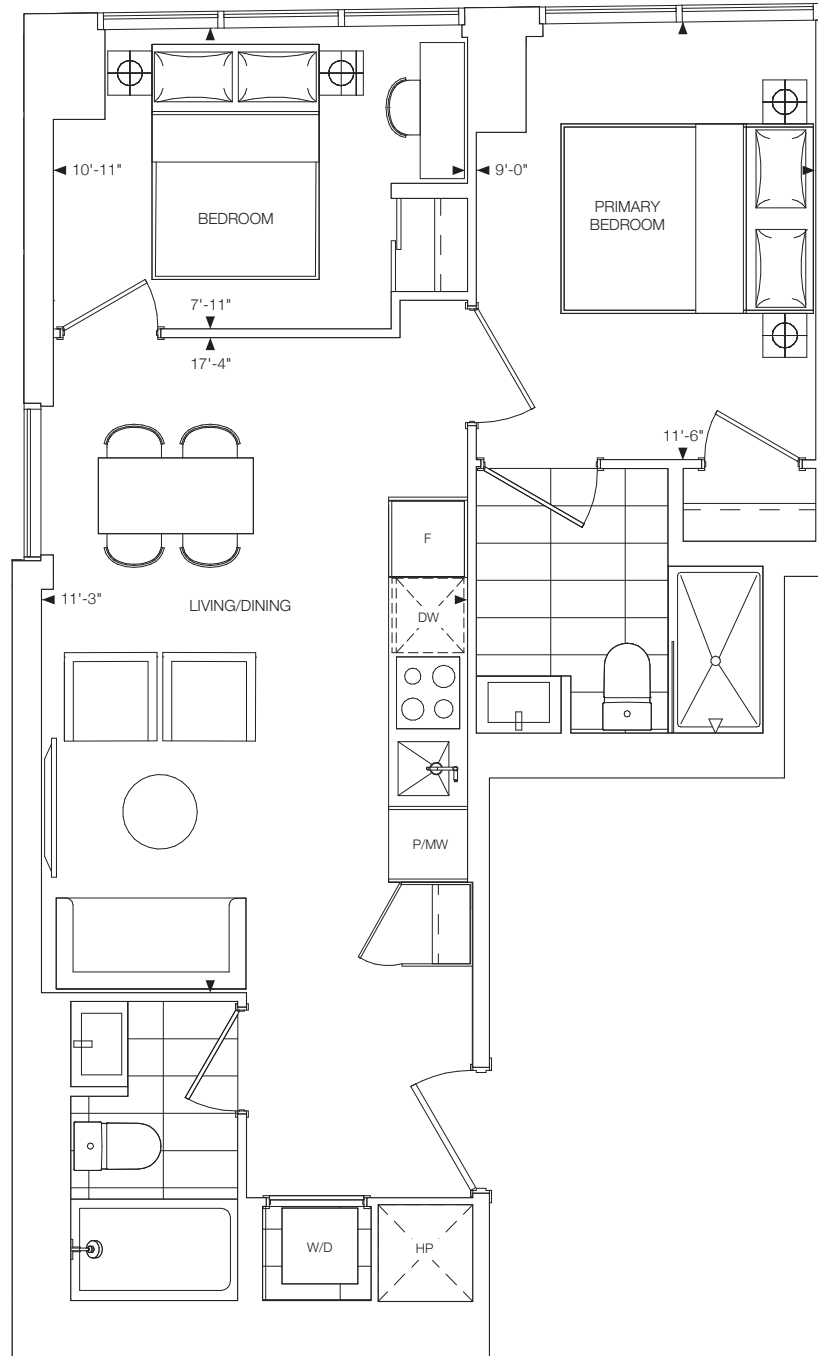

LEVEL 9

LEVEL 10-12

LEVEL 13-39

LEVEL 40-44

ELM
ON
YONGE

2H

2 BEDROOM + 2 BATH
INTERIOR: 623 SQ.FT.
TOTAL: 623 SQ.FT.

LEVEL 57

LEVEL 58-59

LEVEL 60

LEVEL 61-68

LEVEL 69

ELM
ON
YONGE

2L

2 BEDROOM + 2 BATH
INTERIOR: 683 SQ.FT.
EXTERIOR: 165 SQ.FT.
TOTAL: 848 SQ.FT.

LEVEL 10-12