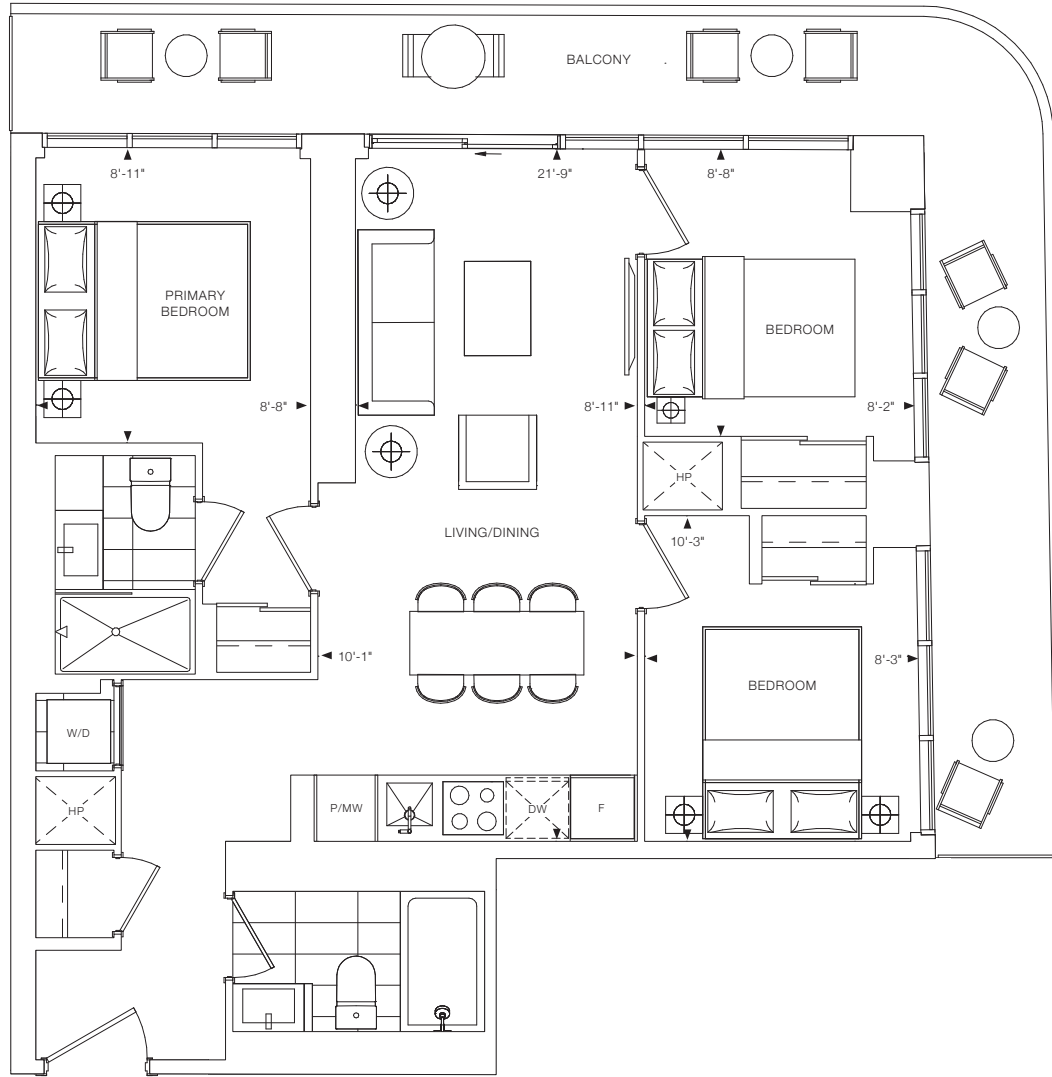

2T

2 BEDROOM + 2 BATH
INTERIOR: 722 SQ.FT.
TOTAL: 722 SQ.FT.

ELM ON YONGE

3A

3 BEDROOM + 2 BATH
INTERIOR: 767 SQ.FT.
EXTERIOR: 225 SQ.FT.
TOTAL: 992 SQ.FT.

LEVEL 16, 29-39

LEVEL 40-44

LEVEL 45-55

LEVEL 56

LEVEL 57

LEVEL 58-59

LEVEL 60

LEVEL 61-68