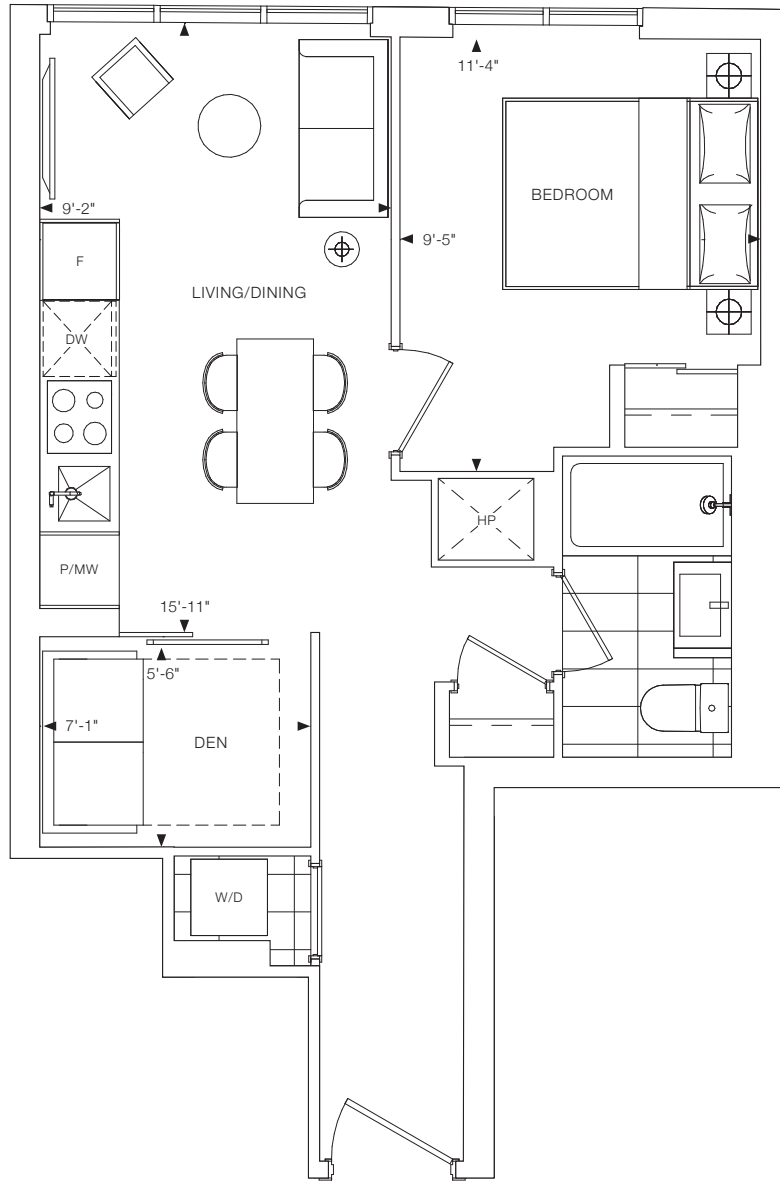

ELM
ON
YONGE

1S+D

1 BEDROOM + DEN
INTERIOR: 504 SQ.FT.
TOTAL: 504 SQ.FT.

LEVEL 10-12

LEVEL 13-39

LEVEL 40-44

LEVEL 45-55

ELM
ON
YONGE

1U+D

1 BEDROOM + DEN
INTERIOR: 506 SQ.FT.
TOTAL: 506 SQ.FT.

LEVEL 5

LEVEL 6-8

ELM
ON
YONGE

1D+D

1 BEDROOM + DEN
INTERIOR: 509 SQ.FT.
TOTAL: 509 SQ.FT.

LEVEL 9