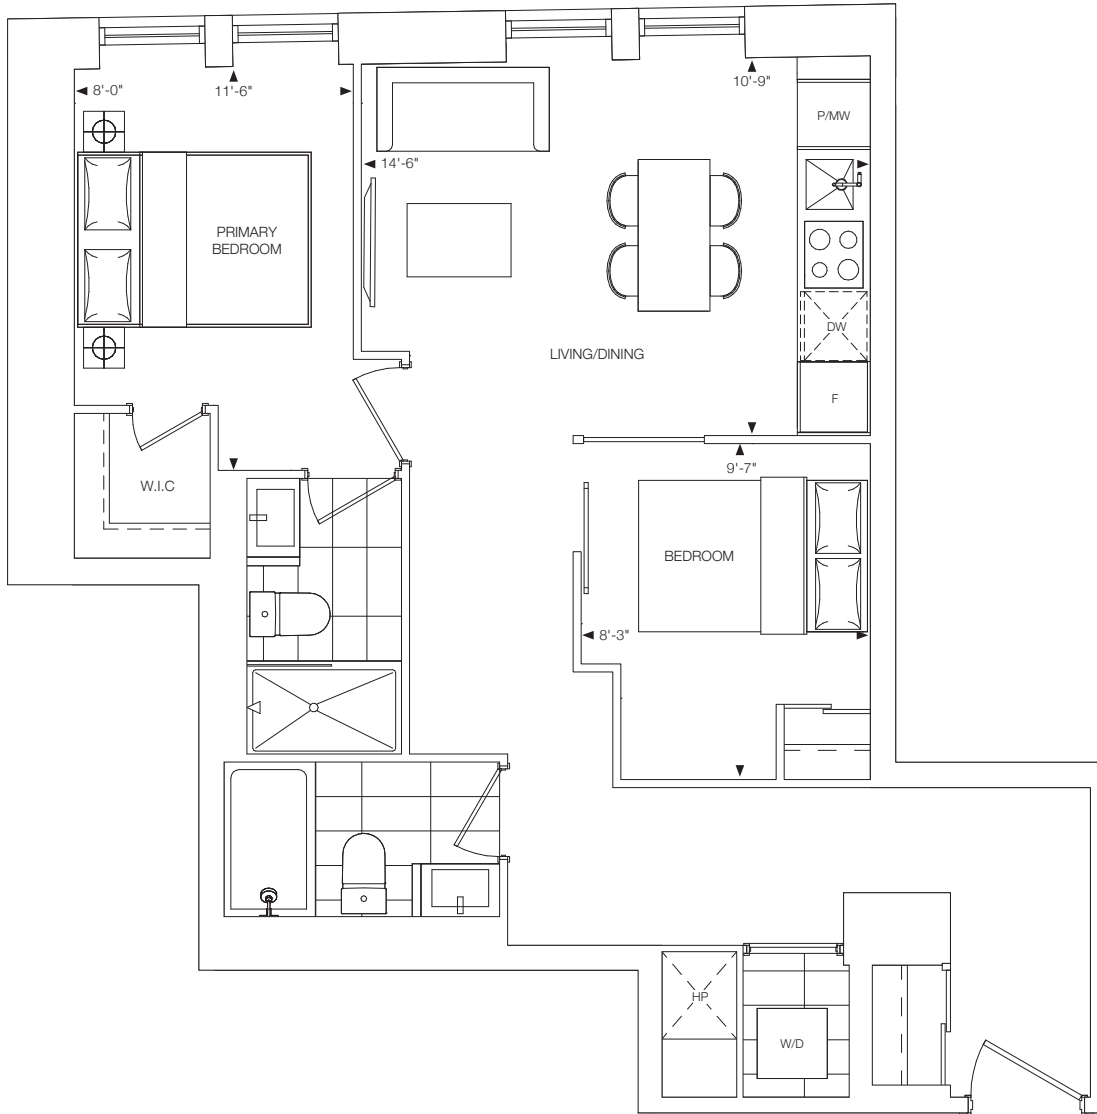

LEVEL 45-55

LEVEL 56

ELM
ON
YONGE

2T

2 BEDROOM + 2 BATH
INTERIOR: 722 SQ.FT.
TOTAL: 722 SQ.FT.