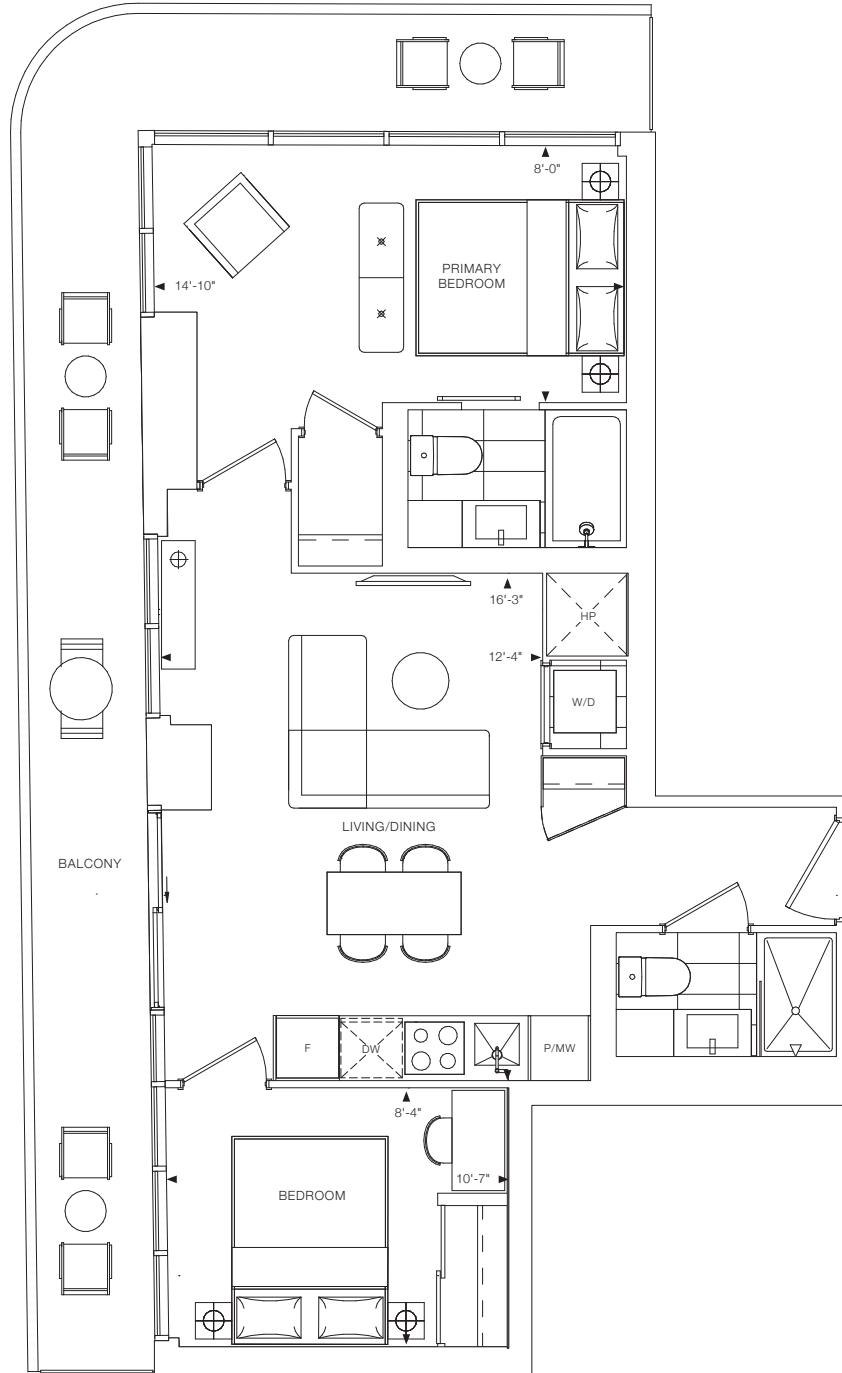

LEVEL 13-39

LEVEL 40-44

LEVEL 45-55

ELM
ON
YONGE

2M

2 BEDROOM + 2 BATH
INTERIOR: 686 SQ.FT.
EXTERIOR: 244 SQ.FT.
TOTAL: 930 SQ.FT.

LEVEL 9

LEVEL 10-12

LEVEL 13-39

LEVEL 40-44

ELM
ON
YONGE

20+M

2 BEDROOM + MEDIA + 2 BATH
INTERIOR: 689 SQ.FT.
EXTERIOR: 77 SQ.FT.
TOTAL: 766 SQ.FT.

LEVEL 45-55

LEVEL 56

ELM
ON
YONGE