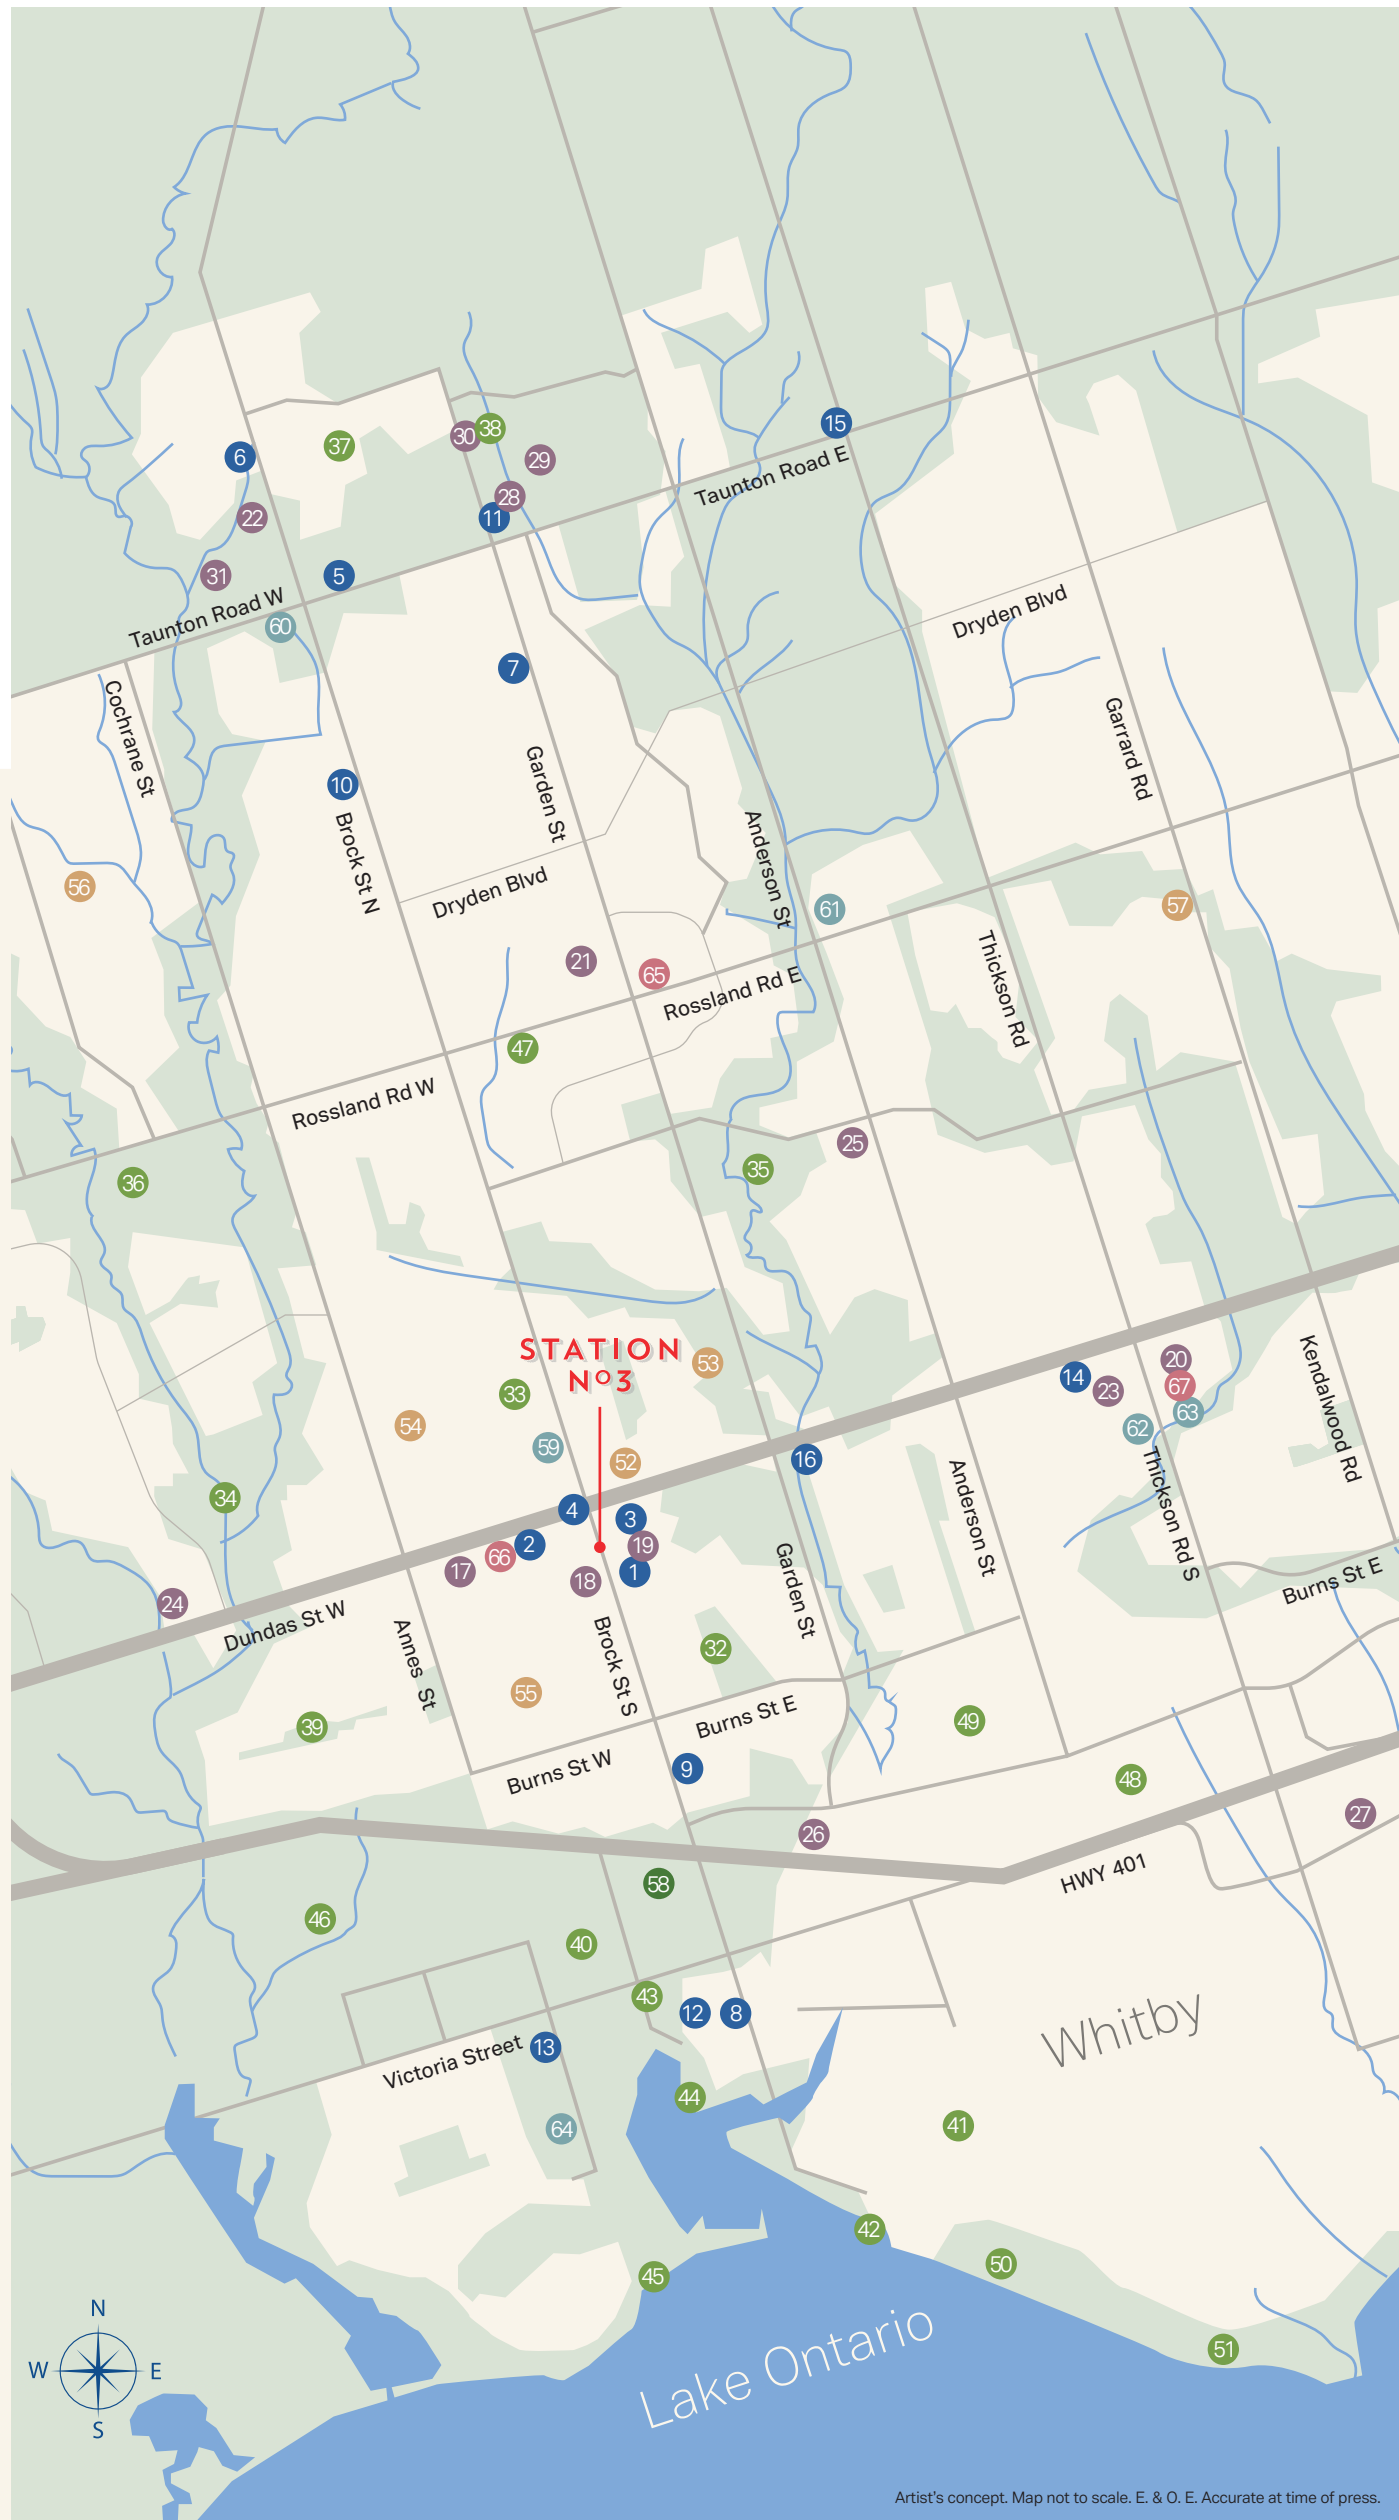

# WHITBY ROCKS

WHITBY IS THE PERFECT PLACE FOR ACTIVE FAMILIES

With more than 125 parks, 950 acres of parkland, 1,000 acres of open spaces and beaches and 60 kilometers of trails, this is where families can really get moving outside. Numerous sports facilities offer organized recreation as well as basketball, tennis, skating, and more. Plus, Whitby has over 200 restaurants and bars to enjoy, for whatever your mood.

Artist's concept. Map not to scale. E. & O. E. Accurate at time of press.

## Restaurants

1. Pizza Cuisine
2. Caldense Bakery
3. Hops House Bar & Grill
4. The Food And Art Cafe
5. Boston Pizza
6. East Side Mario's
7. A Tavola Bistro
8. The Lake Grill
9. Greek Tycoon Restaurant
10. Bella Notte Ristorante
11. Panera Bread
12. Town Brewery
13. The Royal Oak - Whitby Shores
14. Coffee Culture Cafe & Eatery
15. Starbucks
16. Crave Doughnuts

## Shopping

17. Giant Tiger
18. FreshCo
19. LCBO
20. Whitby Mall
21. Shoppers Drug Mart
22. Walmart Supercentre
23. Metro
24. No Frills
25. Foodland
26. Canadian Tire
27. Thickson Ridge Power Centre
28. Taunton Gardens
29. HomeSense
30. Farm Boy
31. Real Canadian Superstore