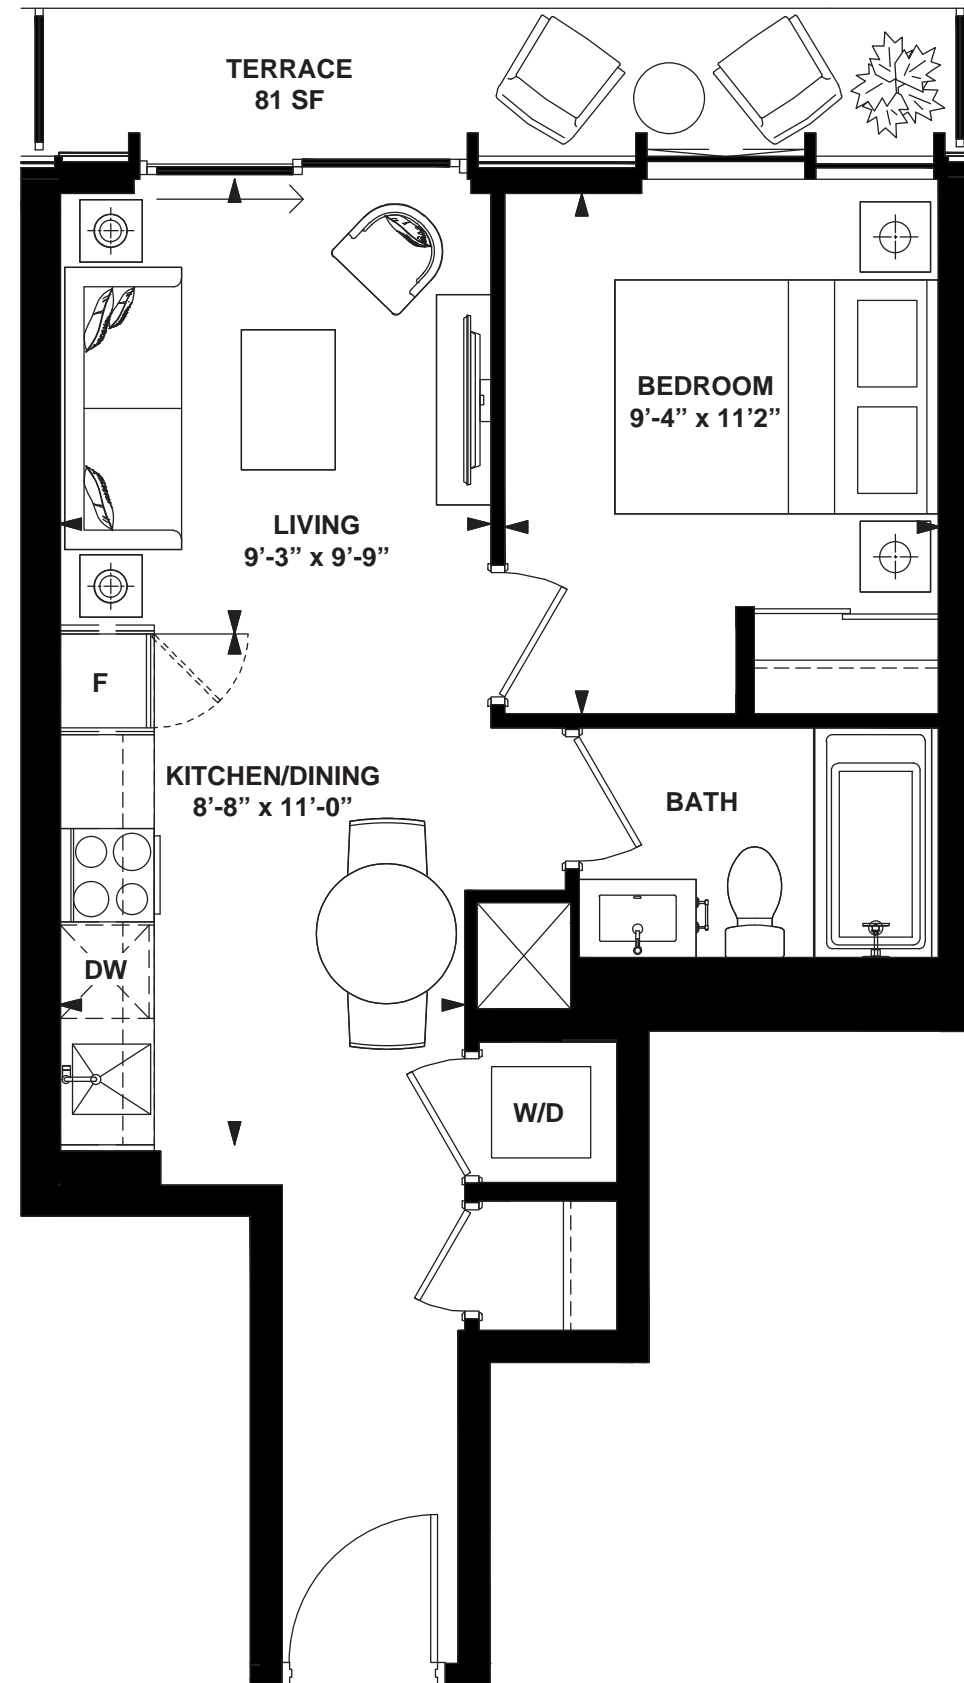

# MODEL N-G1

Studio

INTERIOR: 411 SF

# MODEL N-A6

1 Bedroom

INTERIOR: 447 SF

All rights reserved. Buildings and views not to scale. Some features and finishes herein are upgrades or are for illustrative purposes only and may not be available. Furniture is displayed for illustration purposes only. Layout does not necessarily reflect the electrical plan for the suite. Suites are sold unfurnished. Balcony, terrace and façade variations may apply, contact a sales representative for further details. Illustrations are artist's concept only. Prices and specifications subject to change without notice. E. & O.E. February 2022.

# MODEL N-A2-1

1 Bedroom

INTERIOR: 469 SF

# MODEL N-A5

1 Bedroom

INTERIOR: 531 SF

All rights reserved. Buildings and views not to scale. Some features and finishes herein are upgrades or are for illustrative purposes only and may not be available. Furniture is displayed for illustration purposes only. Layout does not necessarily reflect the electrical plan for the suite. Suites are sold unfurnished. Balcony, terrace and façade variations may apply, contact a sales representative for further details. Illustrations are artist's concept only. Prices and specifications subject to change without notice. E. & O.E. February 2022.