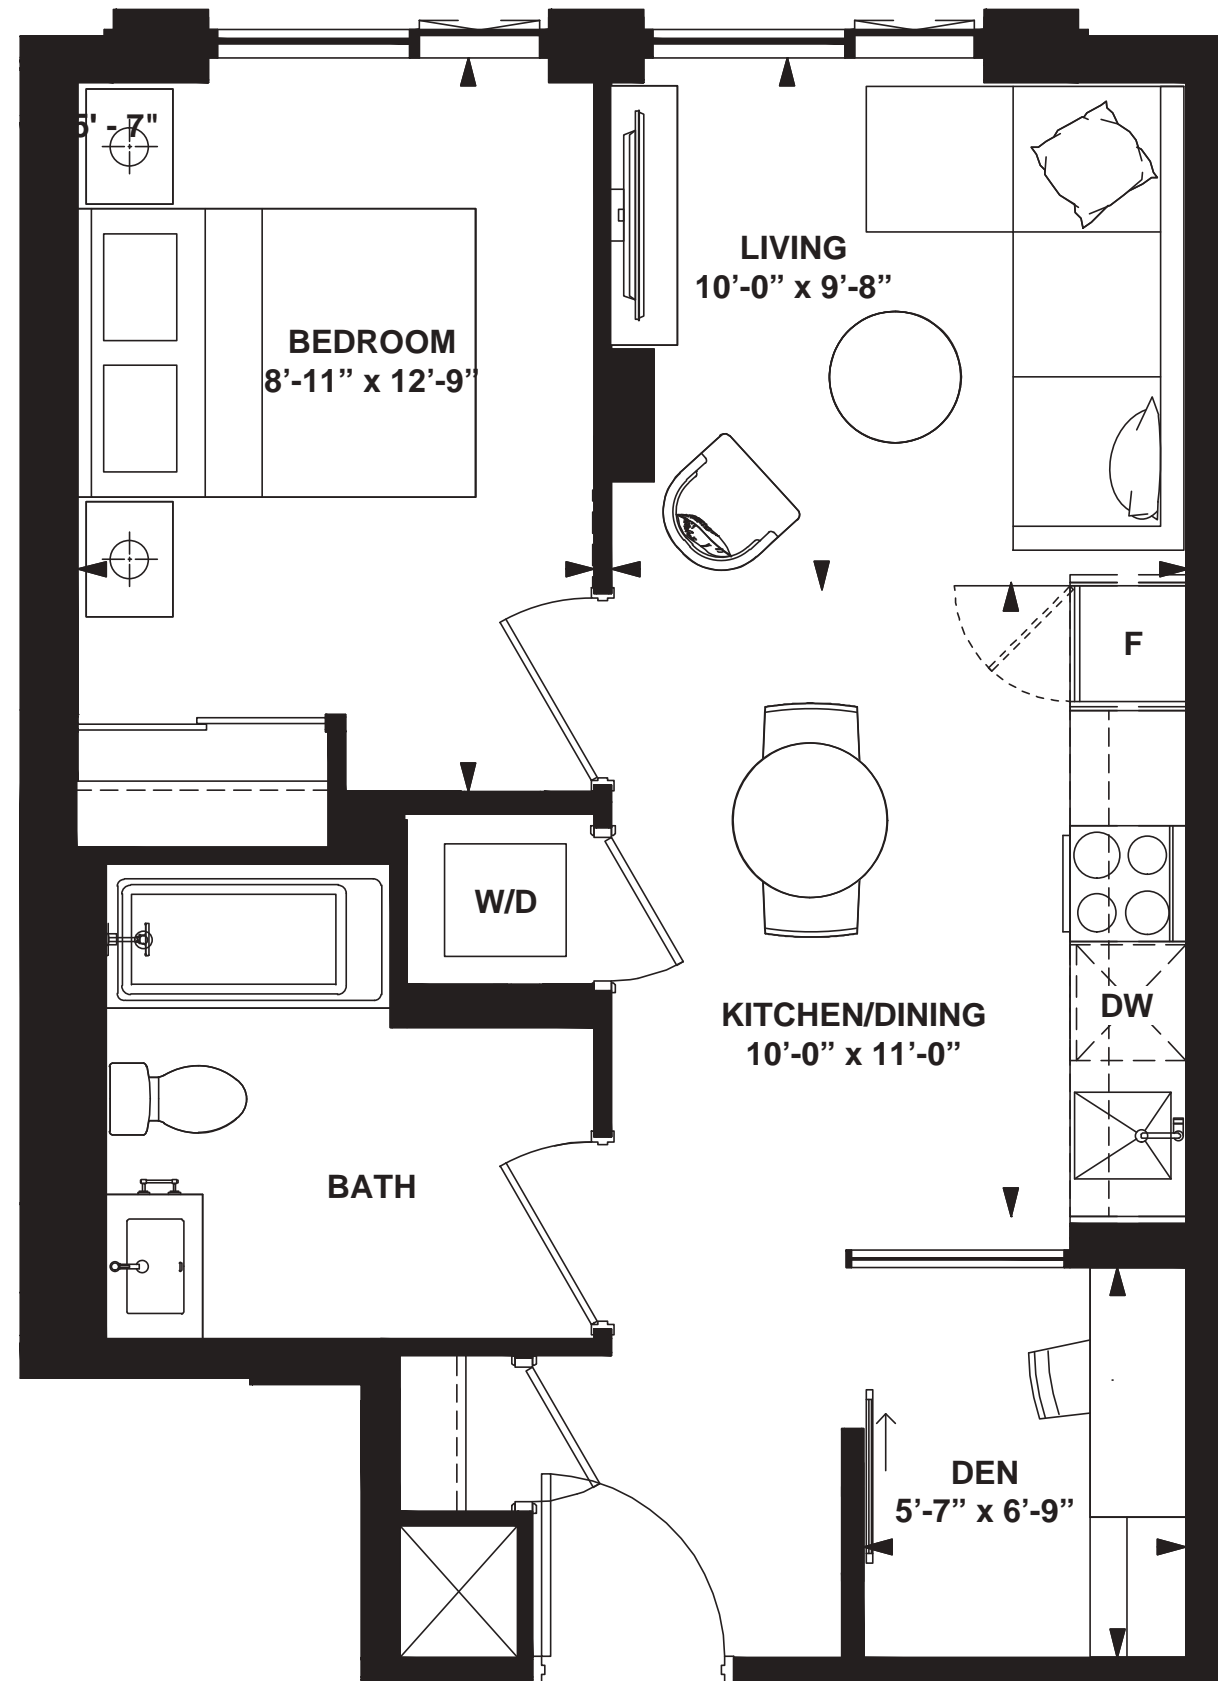

# MODEL N-A3-1

1 Bedroom

INTERIOR: 493 SF

# MODEL N-B3

1 Bedroom +  
Den

INTERIOR: 515 SF

# MODEL N-B8

1 Bedroom +  
Den

INTERIOR: 550 SF

# MODEL N-G1

Studio

INTERIOR: 411 SF