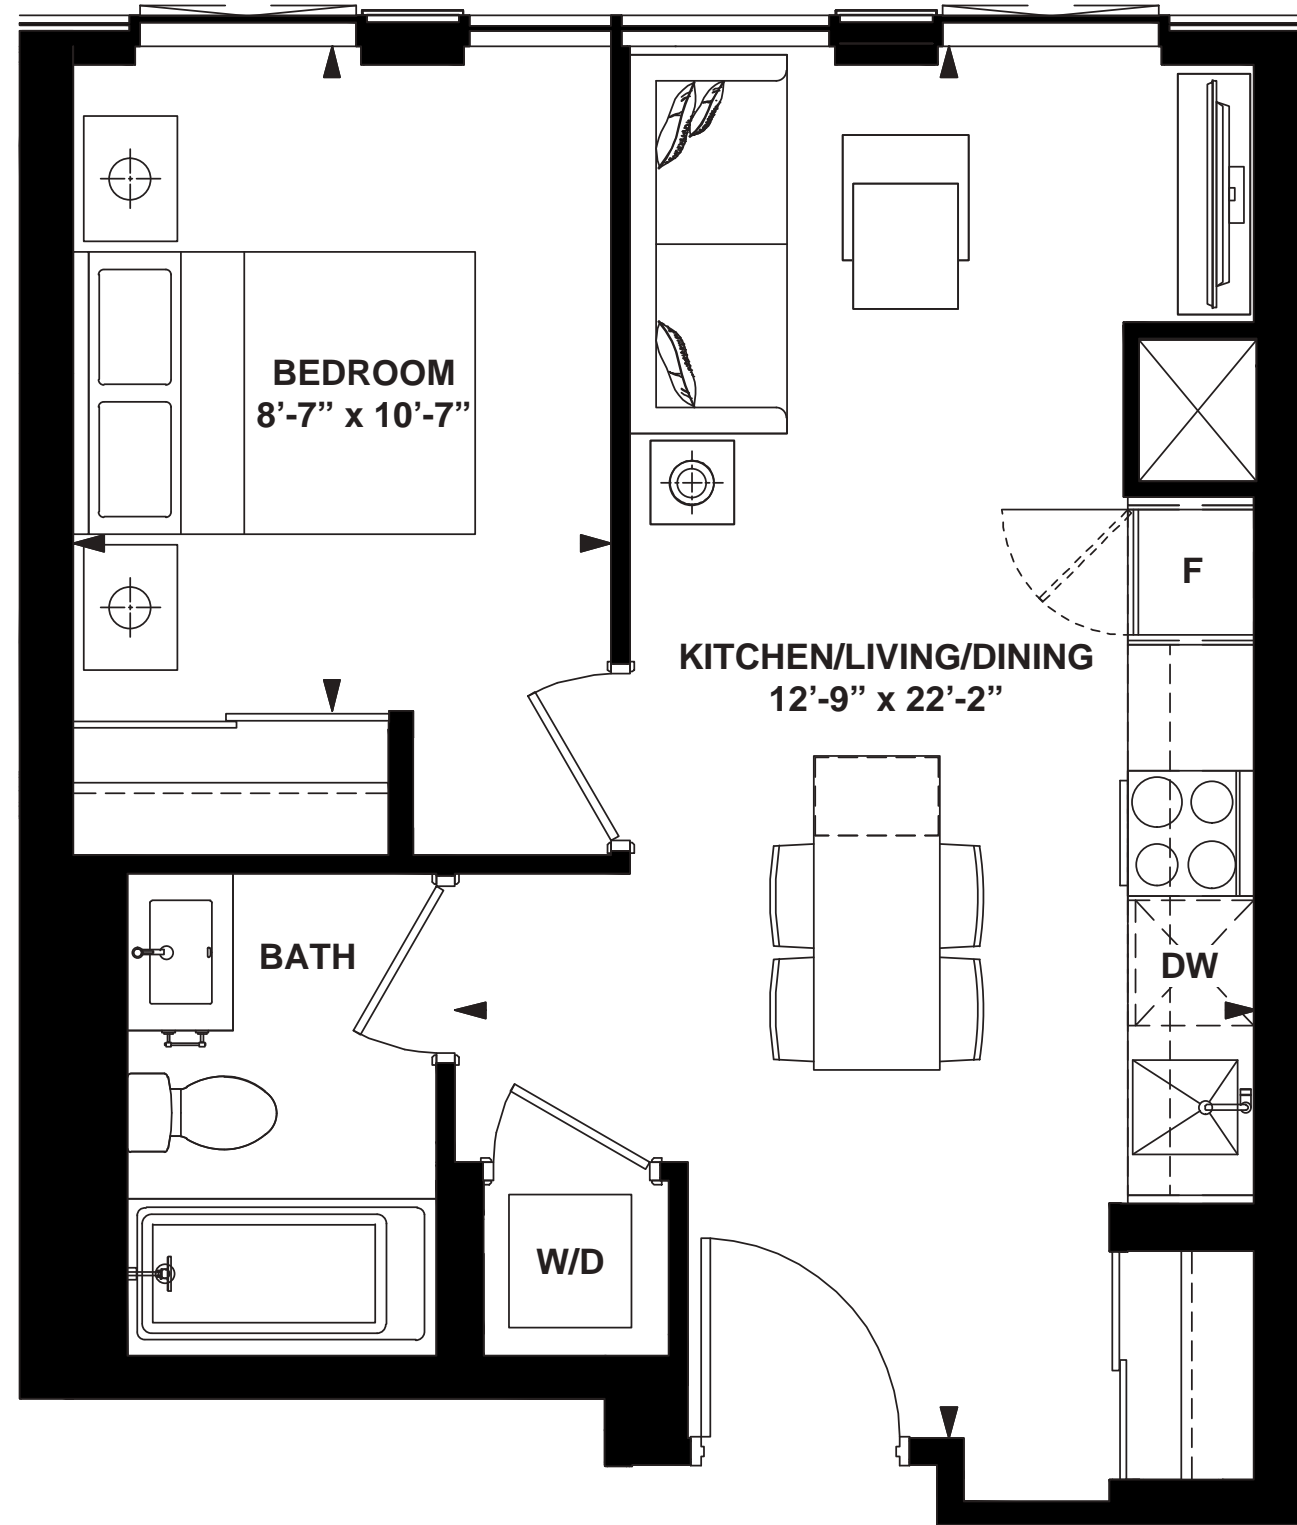

# MODEL N-A1

1 Bedroom

INTERIOR: 447 SF

# MODEL N-A3-1

1 Bedroom

INTERIOR: 493 SF

# MODEL N-B3

1 Bedroom +  
Den

INTERIOR: 515 SF

# MODEL N-B8

1 Bedroom +  
Den

INTERIOR: 550 SF