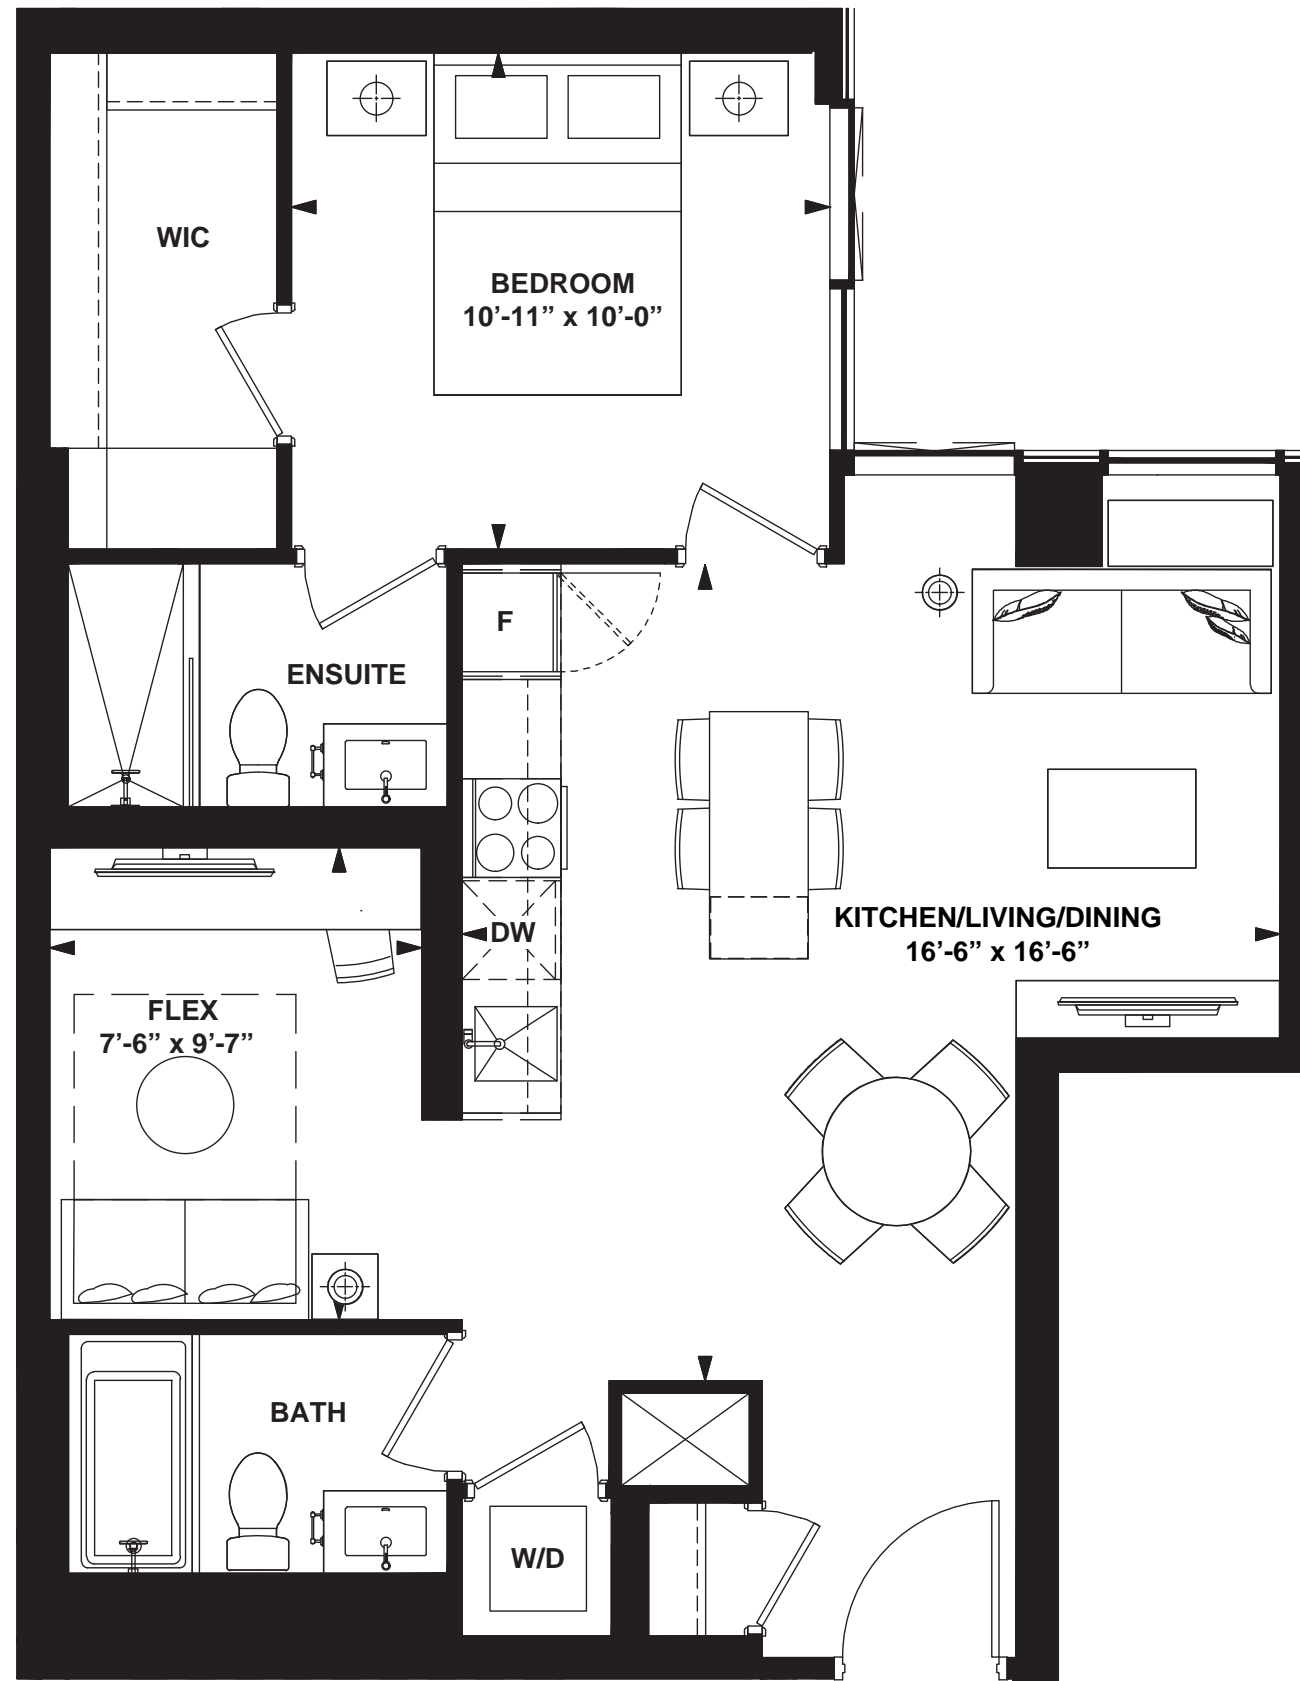

# MODEL N-B14-1

1 Bedroom  
+ Flex

INTERIOR: 737 SF

All rights reserved. Buildings and views not to scale. Some features and finishes herein are upgrades or are for illustrative purposes only and may not be available. Furniture is displayed for illustration purposes only. Layout does not necessarily reflect the electrical plan for the suite. Suites are sold unfurnished. Balcony, terrace and façade variations may apply, contact a sales representative for further details. Illustrations are artist's concept only. Prices and specifications subject to change without notice. E. & O.E. February 2022.

# MODEL N-B6-1

1 Bedroom +  
Den

INTERIOR: 526 SF

# MODEL N-B14

1 Bedroom  
+ Flex

INTERIOR: 737 SF

All rights reserved. Buildings and views not to scale. Some features and finishes herein are upgrades or are for illustrative purposes only and may not be available. Furniture is displayed for illustration purposes only. Layout does not necessarily reflect the electrical plan for the suite. Suites are sold unfurnished. Balcony, terrace and façade variations may apply, contact a sales representative for further details. Illustrations are artist's concept only. Prices and specifications subject to change without notice. E. & O.E. February 2022.