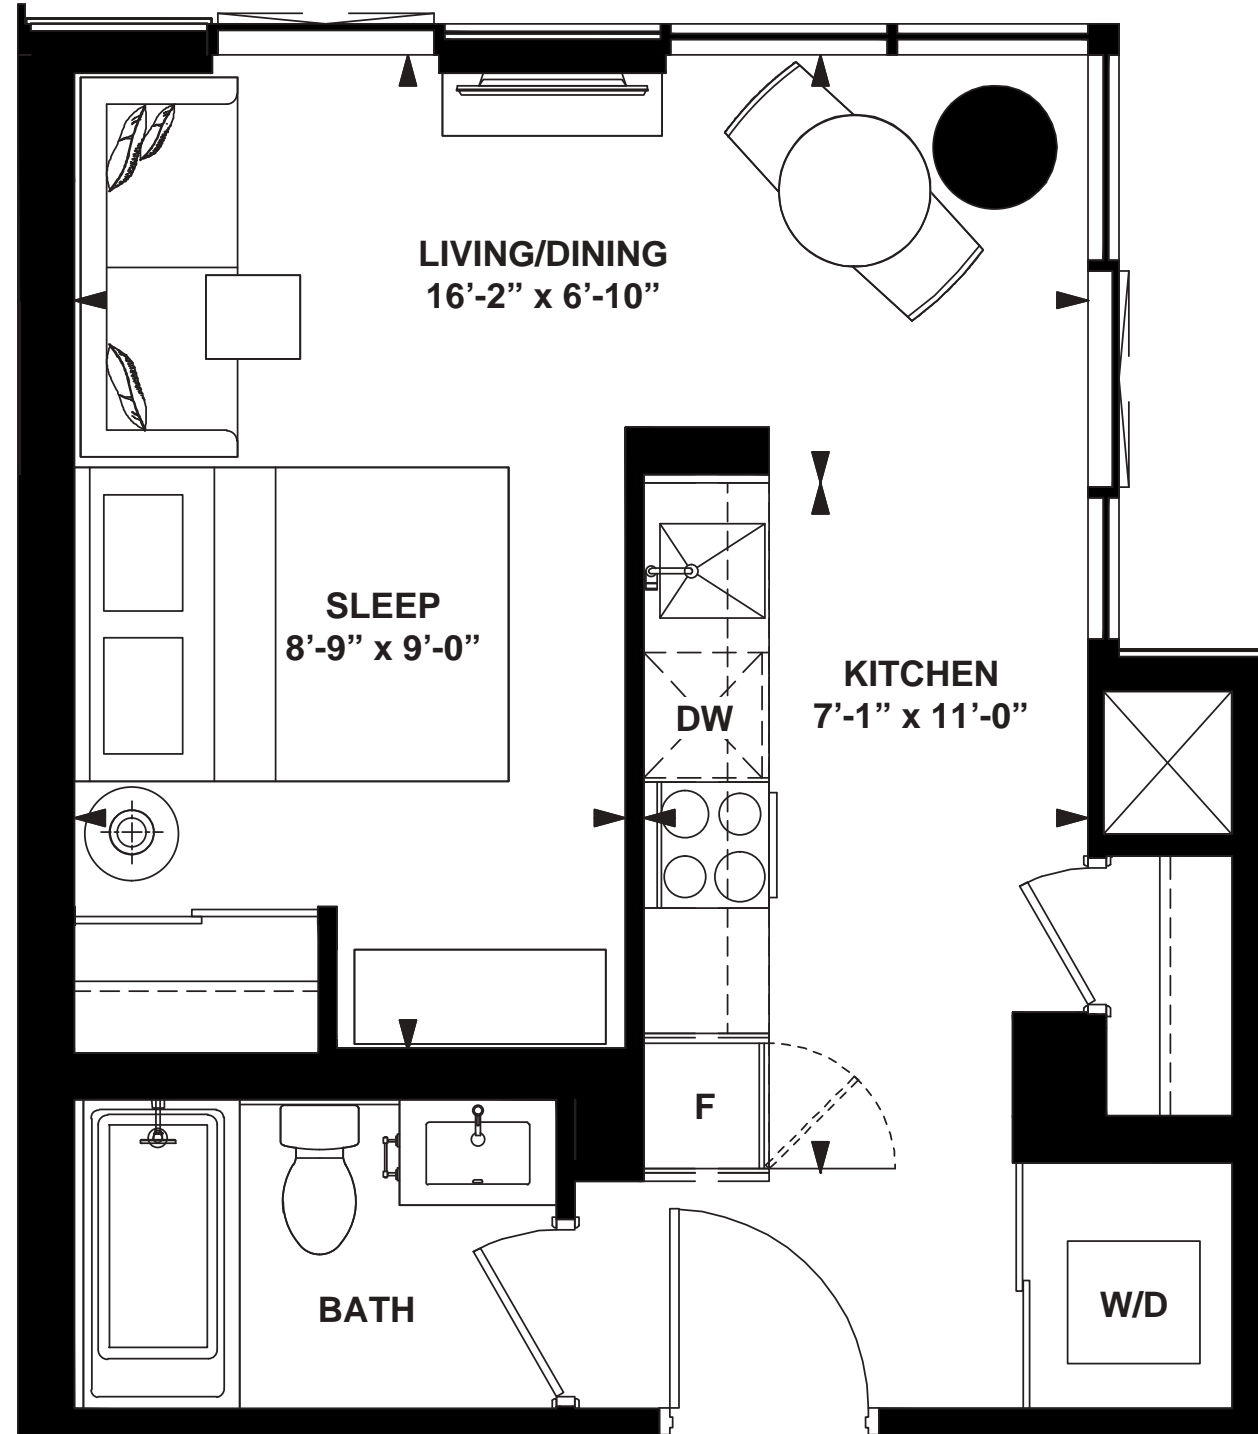

# MODEL N-A3-1

1 Bedroom

INTERIOR: 493 SF

# MODEL N-B3

1 Bedroom +  
Den

INTERIOR: 515 SF

# MODEL N-B8

1 Bedroom +  
Den

INTERIOR: 550 SF

# MODEL N-G1

Studio

INTERIOR: 411 SF