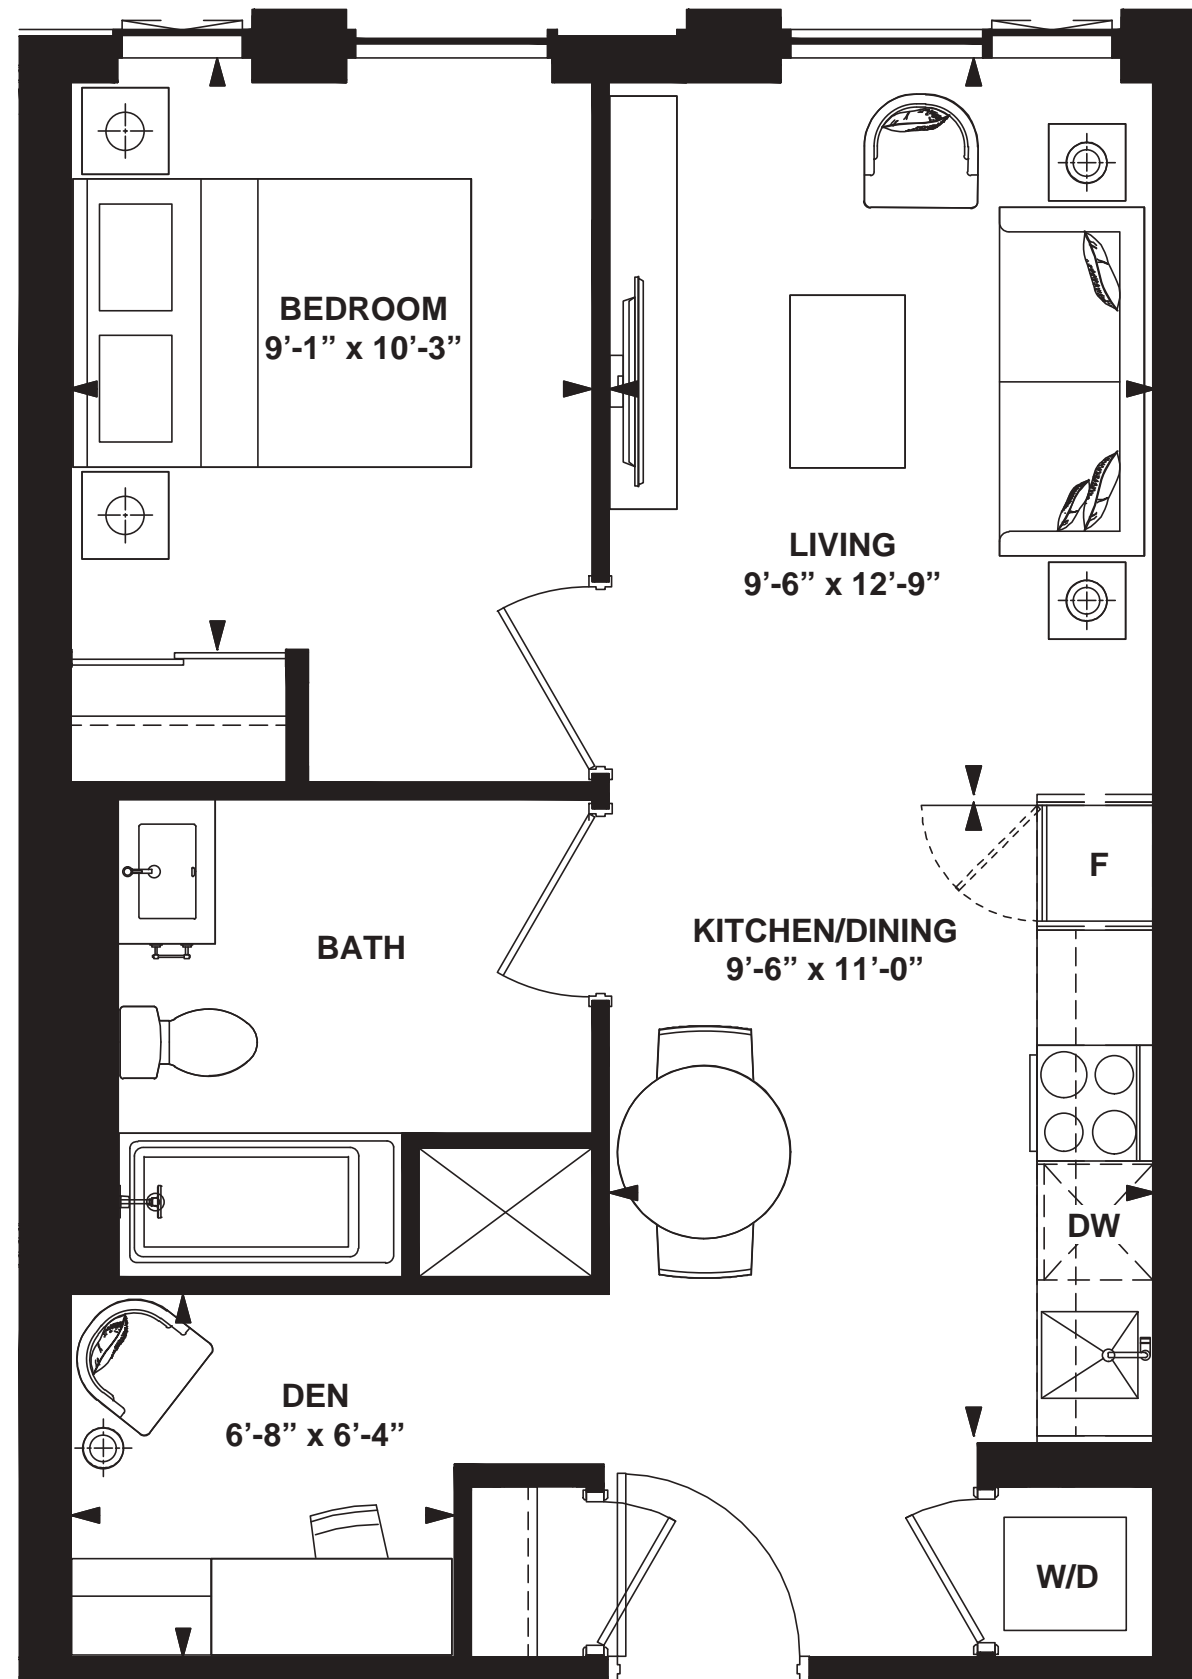

# MODEL N-A5

1 Bedroom

INTERIOR: 531 SF

All rights reserved. Buildings and views not to scale. Some features and finishes herein are upgrades or are for illustrative purposes only and may not be available. Furniture is displayed for illustration purposes only. Layout does not necessarily reflect the electrical plan for the suite. Suites are sold unfurnished. Balcony, terrace and façade variations may apply, contact a sales representative for further details. Illustrations are artist's concept only. Prices and specifications subject to change without notice. E. & O.E. February 2022.

# MODEL N-B9-2

1 Bedroom +  
Den

INTERIOR: 566 SF

All rights reserved. Buildings and views not to scale. Some features and finishes herein are upgrades or are for illustrative purposes only and may not be available. Furniture is displayed for illustration purposes only. Layout does not necessarily reflect the electrical plan for the suite. Suites are sold unfurnished. Balcony, terrace and façade variations may apply, contact a sales representative for further details. Illustrations are artist's concept only. Prices and specifications subject to change without notice. E. & O.E. February 2022.

# MODEL N-B9-1

1 Bedroom +  
Den

INTERIOR: 566 SF

# MODEL N-B14-1

1 Bedroom  
+ Flex

INTERIOR: 737 SF

All rights reserved. Buildings and views not to scale. Some features and finishes herein are upgrades or are for illustrative purposes only and may not be available. Furniture is displayed for illustration purposes only. Layout does not necessarily reflect the electrical plan for the suite. Suites are sold unfurnished. Balcony, terrace and façade variations may apply, contact a sales representative for further details. Illustrations are artist's concept only. Prices and specifications subject to change without notice. E. & O.E. February 2022.