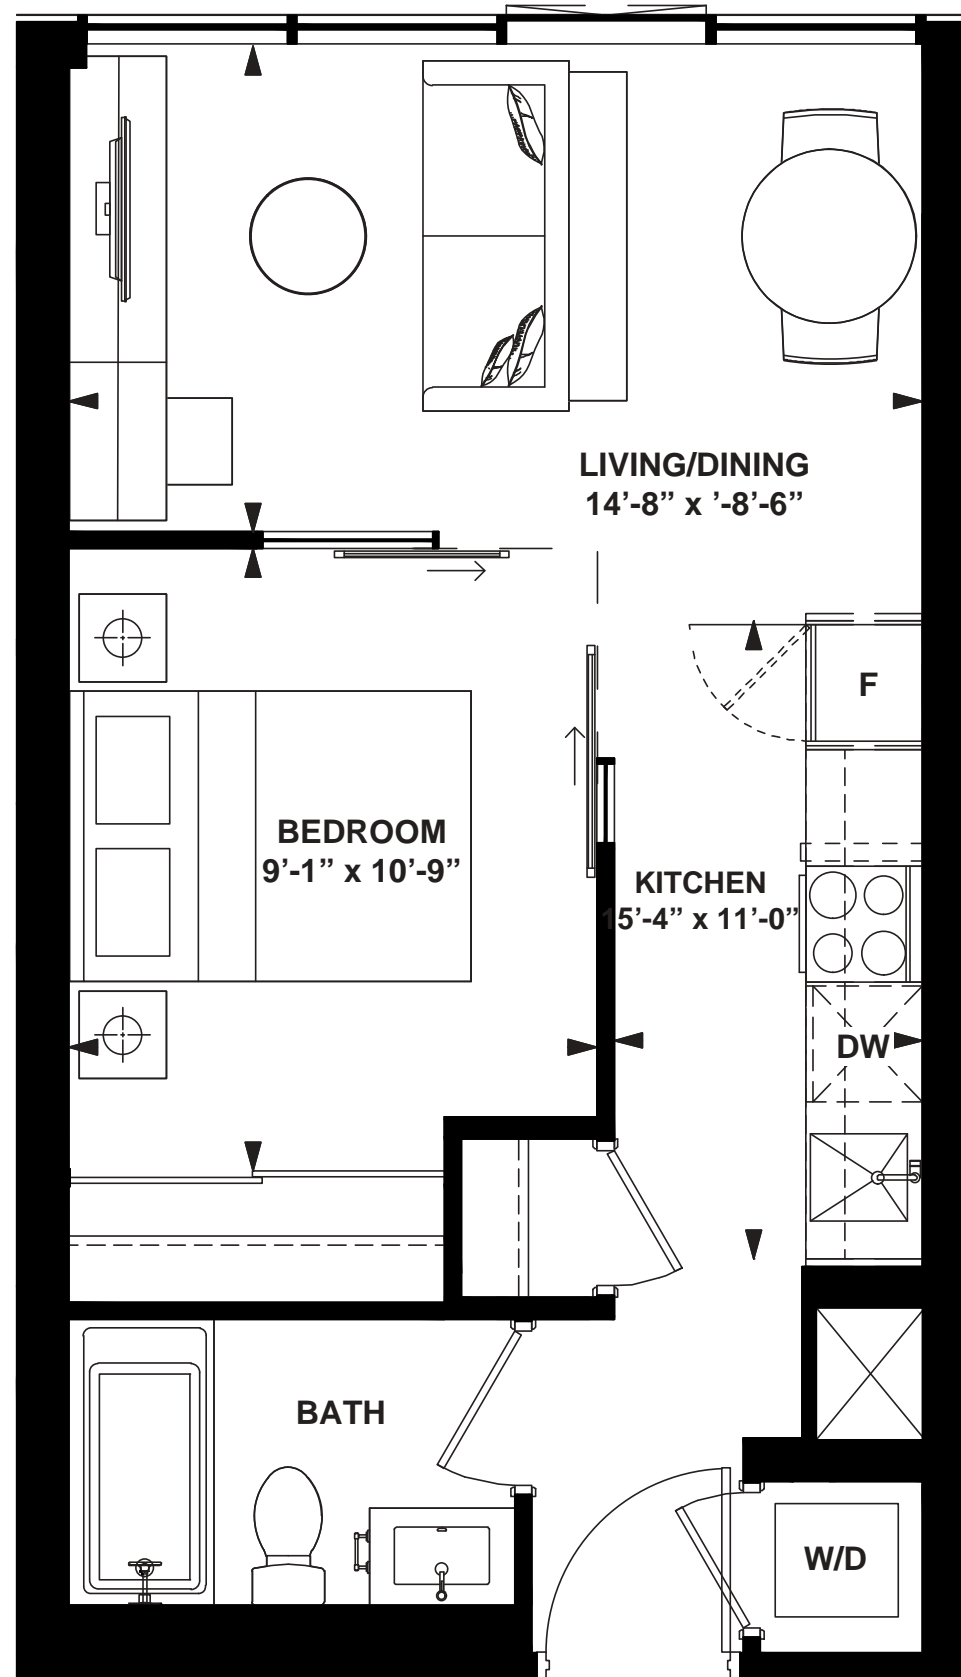

# MODEL N-B8

1 Bedroom +  
Den

INTERIOR: 550 SF

# MODEL N-G1

Studio

INTERIOR: 411 SF

# MODEL N-A6

1 Bedroom

INTERIOR: 447 SF

All rights reserved. Buildings and views not to scale. Some features and finishes herein are upgrades or are for illustrative purposes only and may not be available. Furniture is displayed for illustration purposes only. Layout does not necessarily reflect the electrical plan for the suite. Suites are sold unfurnished. Balcony, terrace and façade variations may apply, contact a sales representative for further details. Illustrations are artist's concept only. Prices and specifications subject to change without notice. E. & O.E. February 2022.

# MODEL N-A2-1

1 Bedroom

INTERIOR: 469 SF