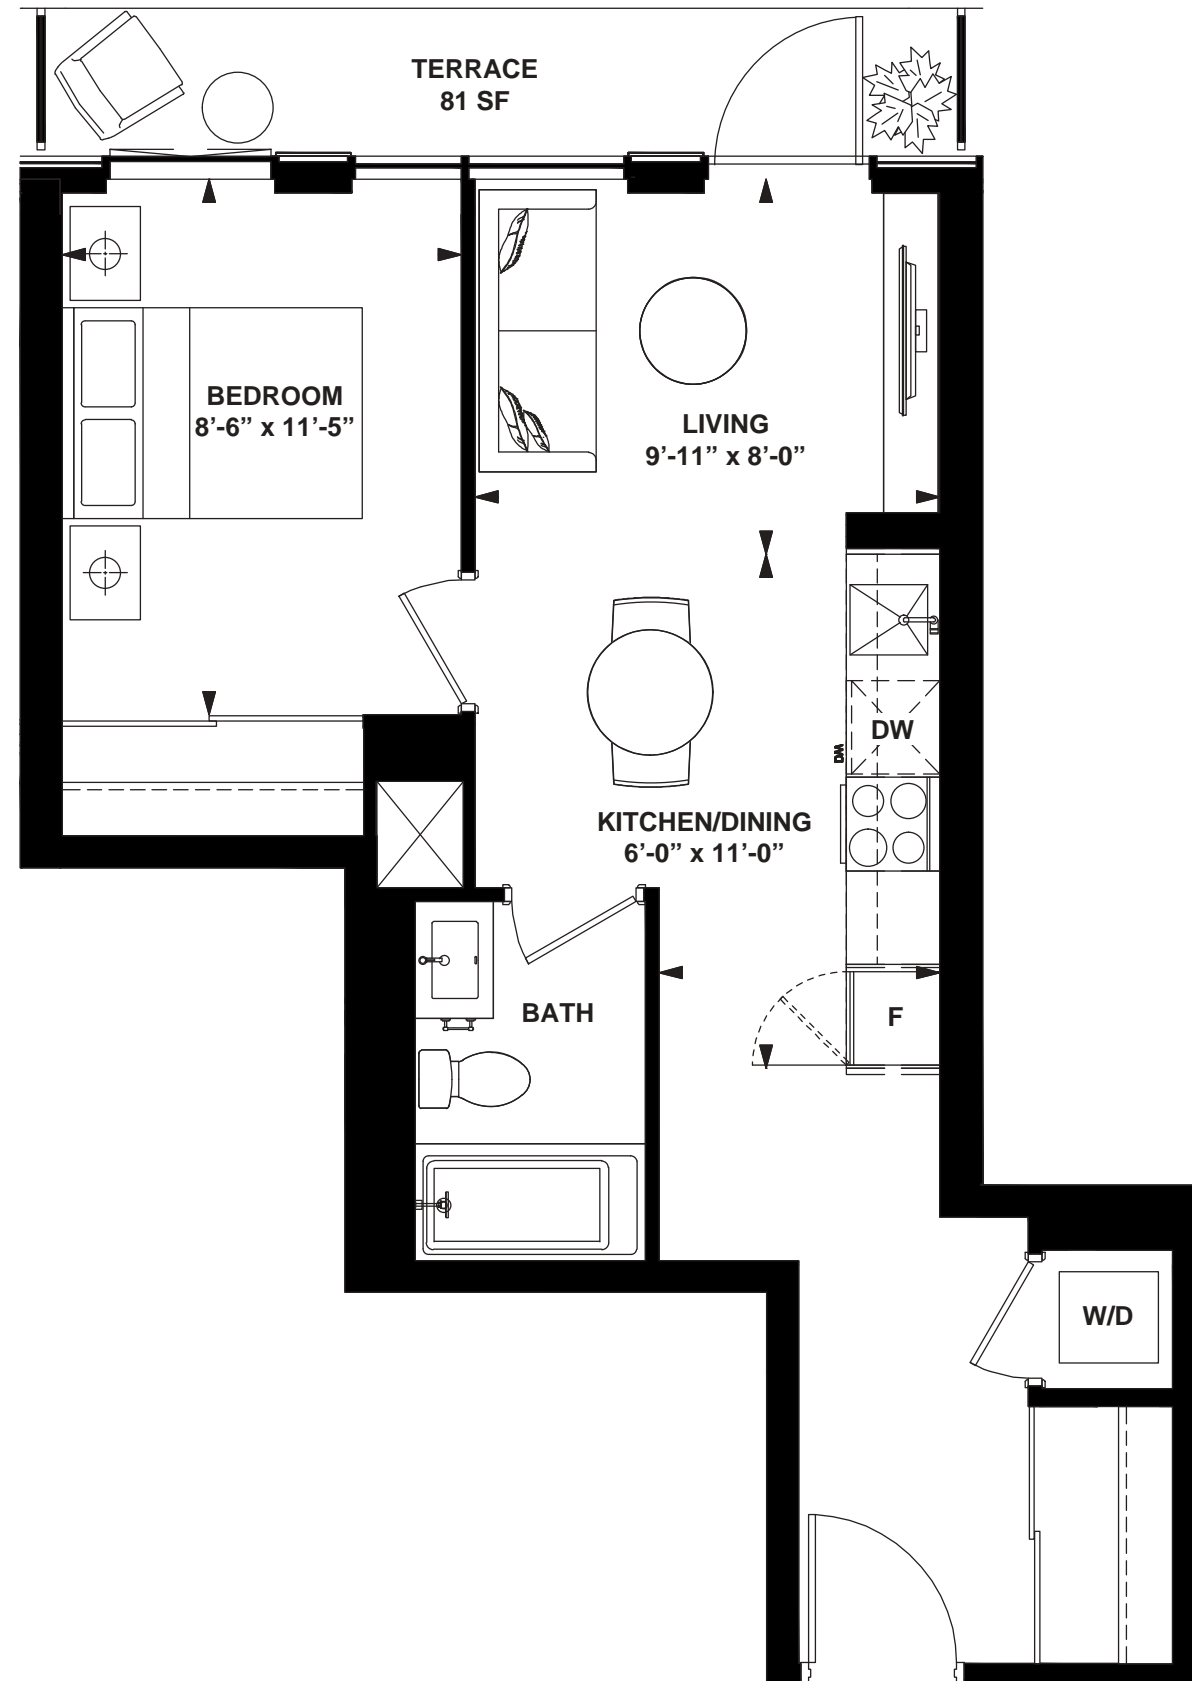

# MODEL N-A1

1 Bedroom

INTERIOR: 447 SF

# MODEL N-A3-1

1 Bedroom

INTERIOR: 493 SF

# MODEL N-B3

1 Bedroom +  
Den

INTERIOR: 515 SF

# MODEL N-B8

1 Bedroom +  
Den

INTERIOR: 550 SF