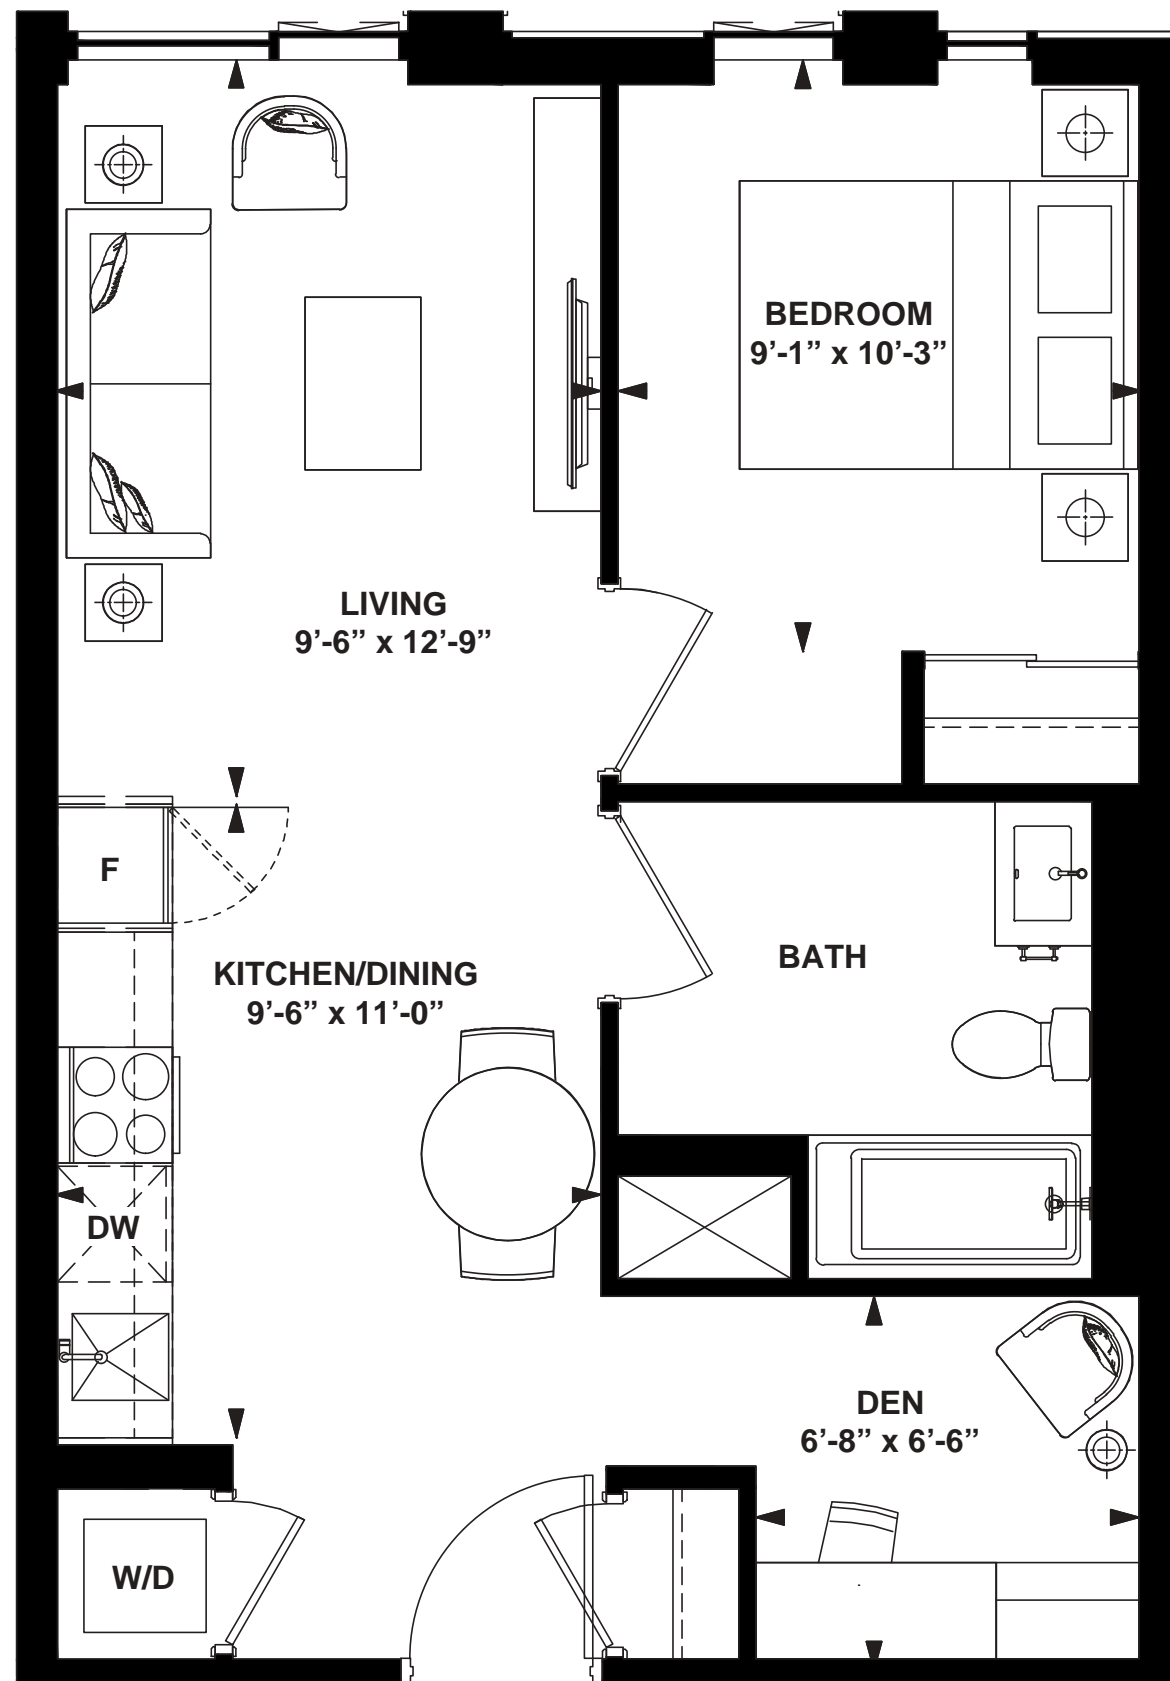

# MODEL N-A2-1

1 Bedroom

INTERIOR: 469 SF

# MODEL N-A5

1 Bedroom

INTERIOR: 531 SF

All rights reserved. Buildings and views not to scale. Some features and finishes herein are upgrades or are for illustrative purposes only and may not be available. Furniture is displayed for illustration purposes only. Layout does not necessarily reflect the electrical plan for the suite. Suites are sold unfurnished. Balcony, terrace and façade variations may apply, contact a sales representative for further details. Illustrations are artist's concept only. Prices and specifications subject to change without notice. E. & O.E. February 2022.

# MODEL N-B9-2

1 Bedroom +  
Den

INTERIOR: 566 SF

All rights reserved. Buildings and views not to scale. Some features and finishes herein are upgrades or are for illustrative purposes only and may not be available. Furniture is displayed for illustration purposes only. Layout does not necessarily reflect the electrical plan for the suite. Suites are sold unfurnished. Balcony, terrace and façade variations may apply, contact a sales representative for further details. Illustrations are artist's concept only. Prices and specifications subject to change without notice. E. & O.E. February 2022.