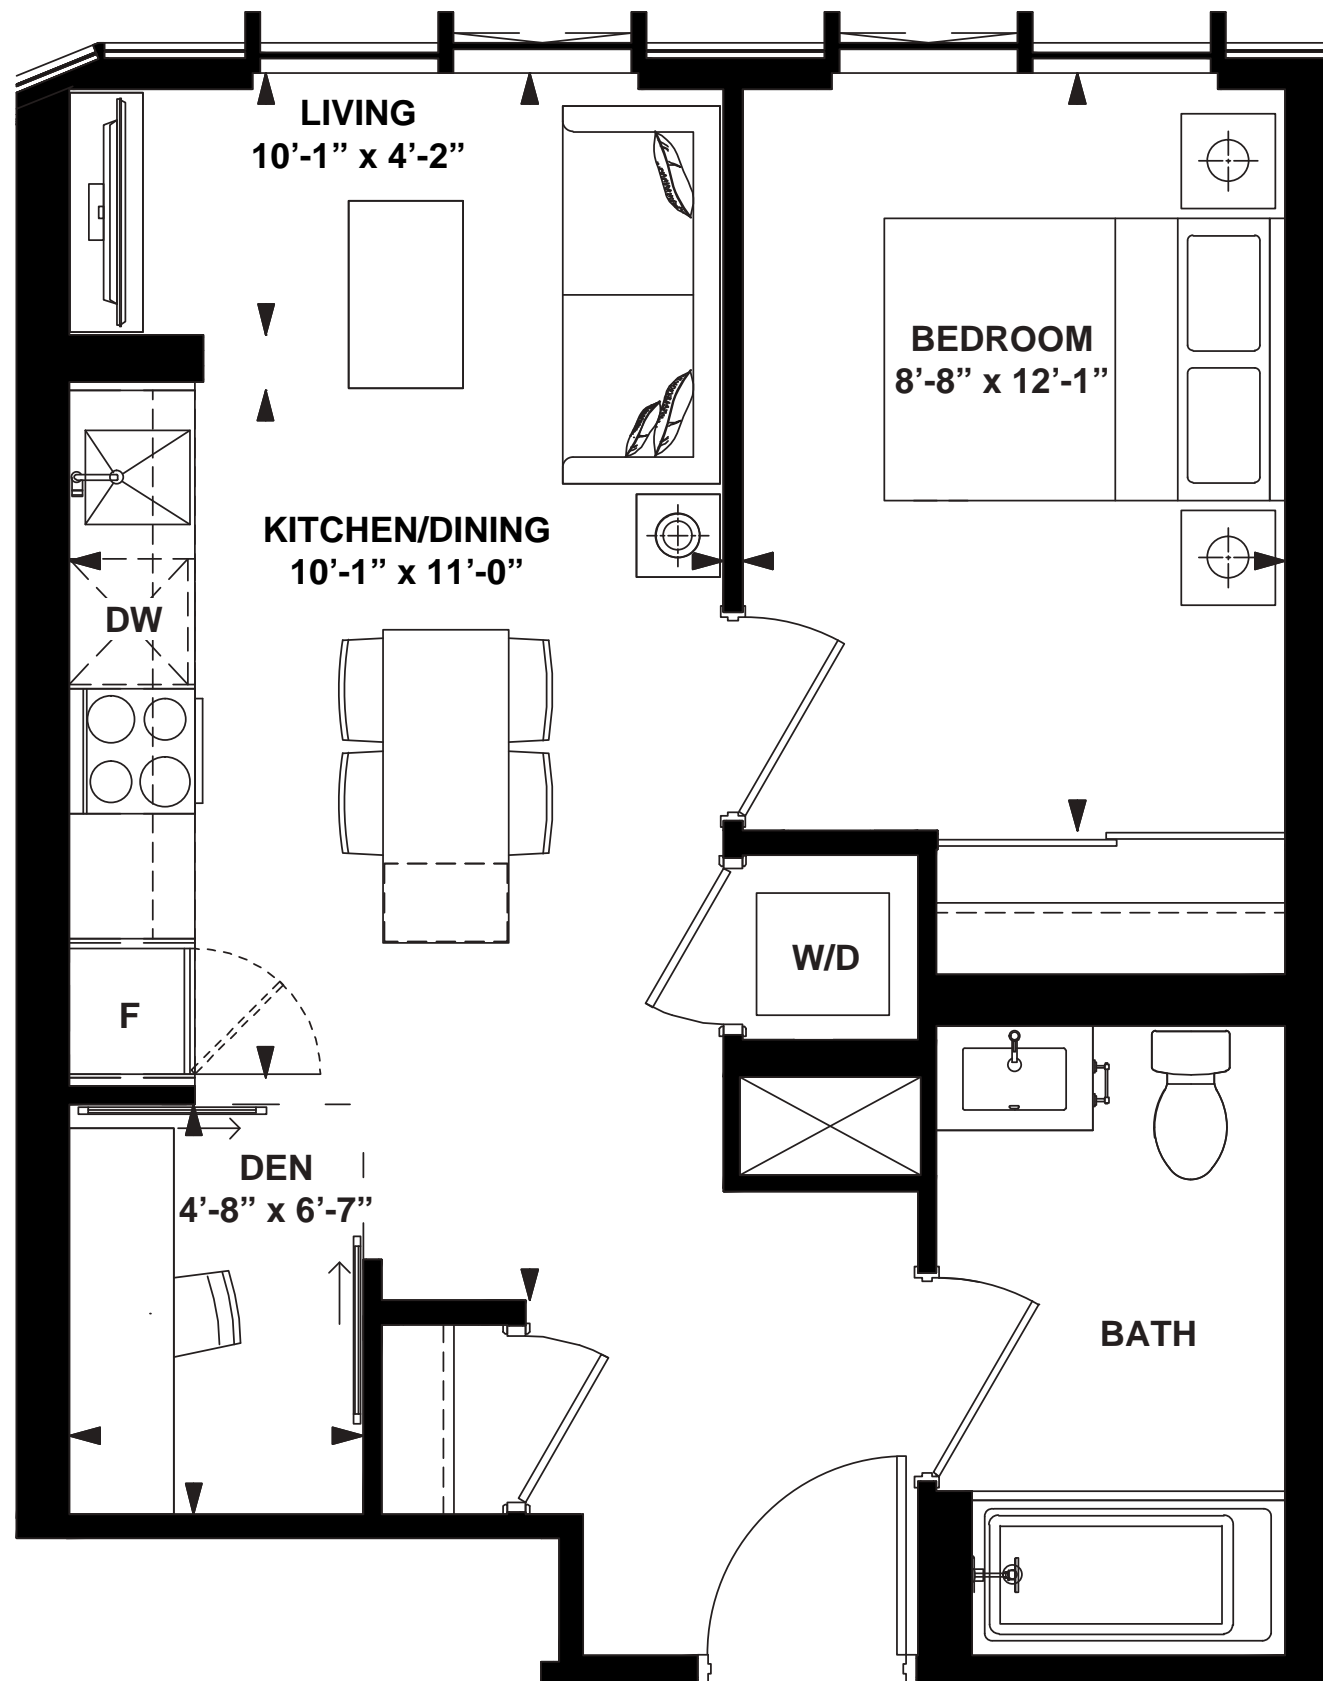

# MODEL N-A1

1 Bedroom

INTERIOR: 447 SF

# MODEL N-A3-1

1 Bedroom

INTERIOR: 493 SF

# MODEL N-B3

1 Bedroom +  
Den

INTERIOR: 515 SF

# MODEL N-B8

1 Bedroom +  
Den

INTERIOR: 550 SF