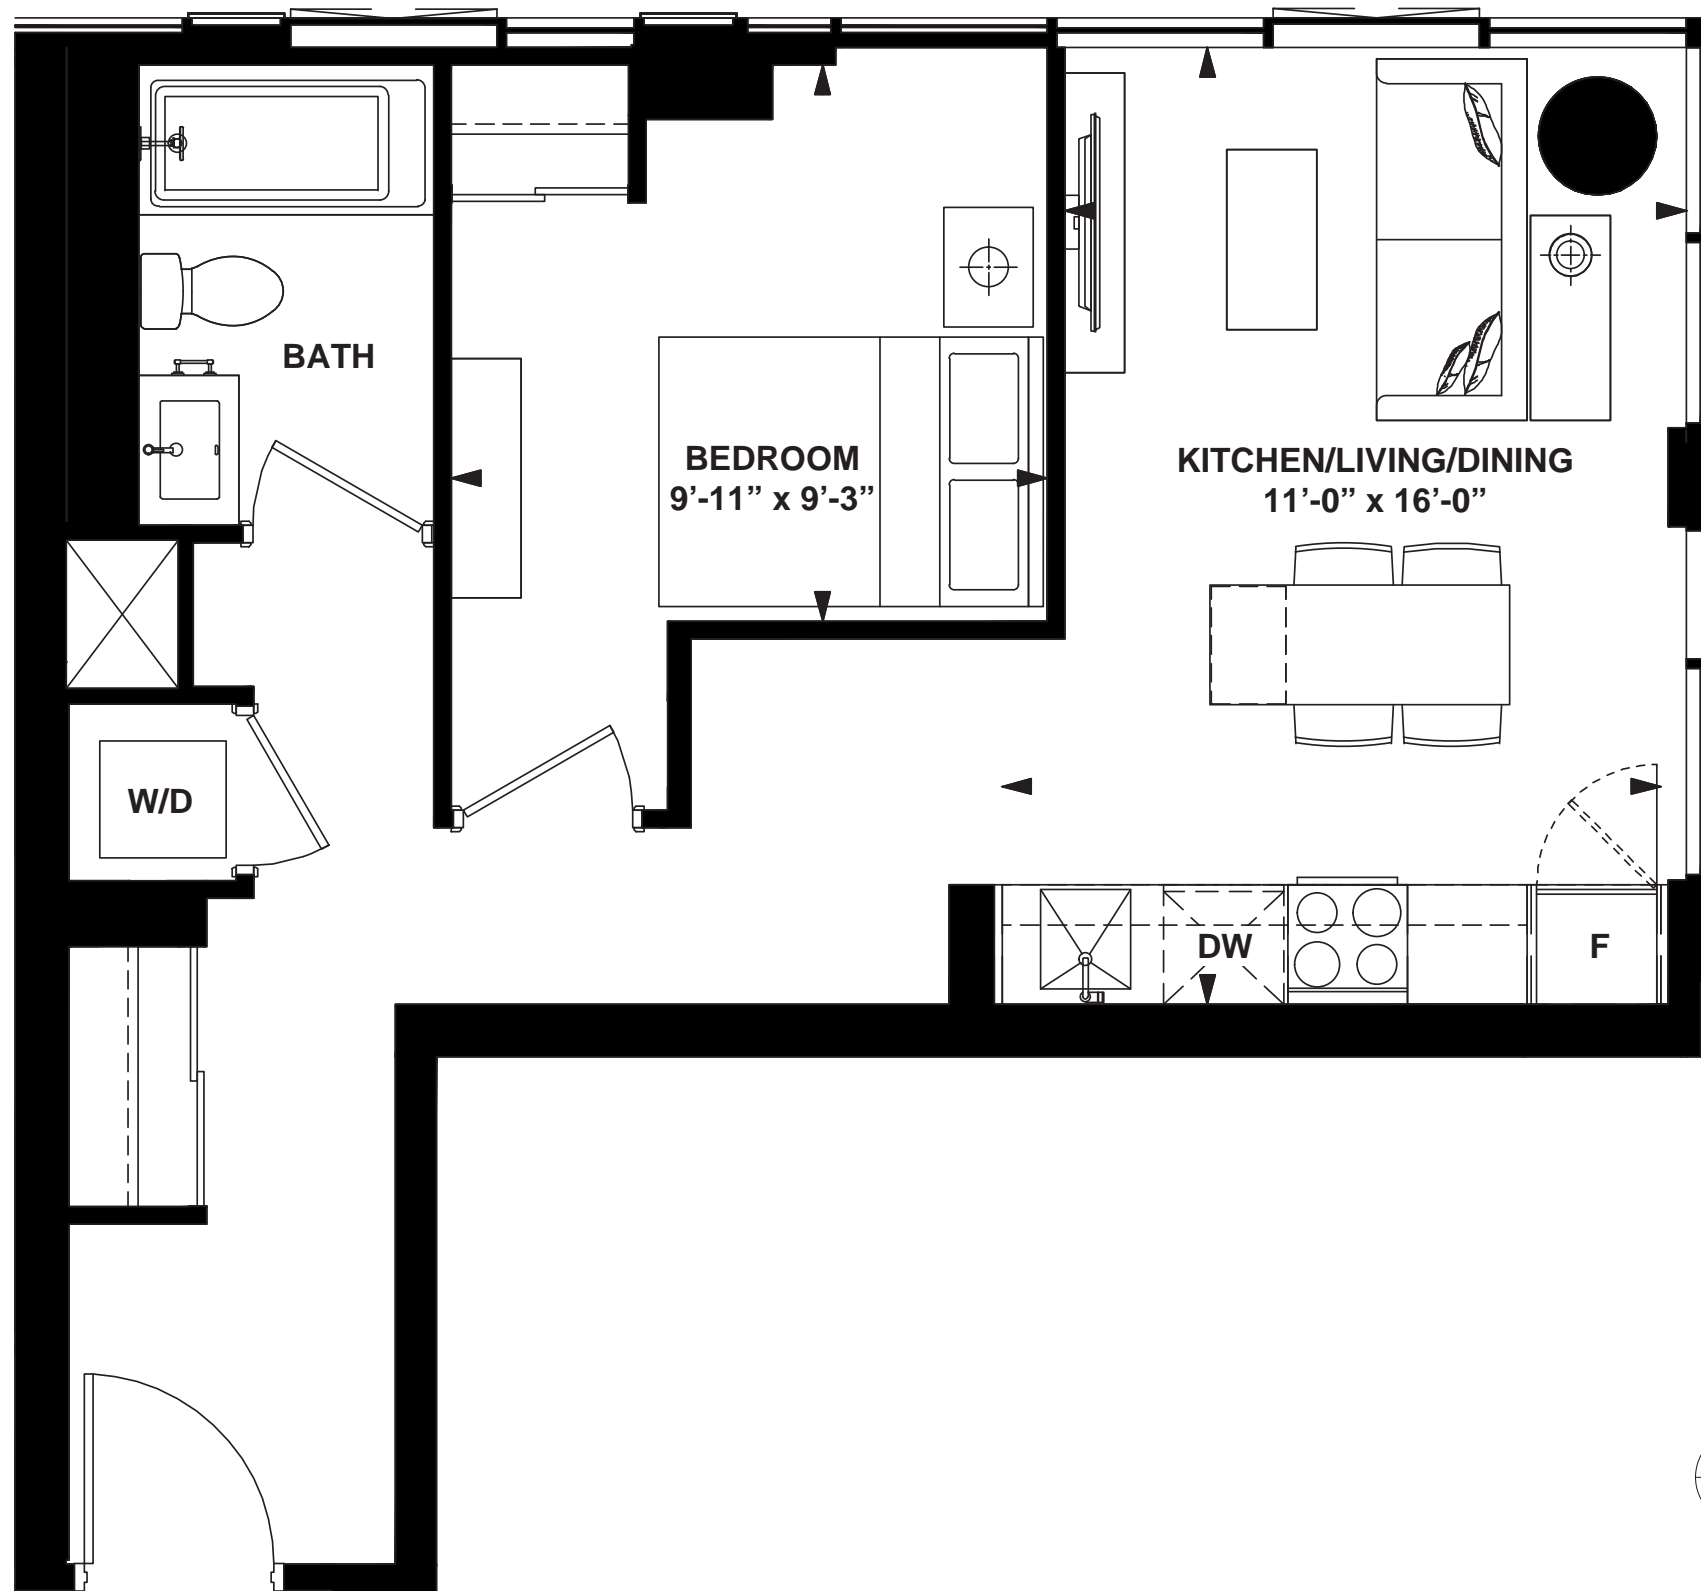

# MODEL N-A2-1

1 Bedroom

INTERIOR: 469 SF

# MODEL N-A5

1 Bedroom

INTERIOR: 531 SF

All rights reserved. Buildings and views not to scale. Some features and finishes herein are upgrades or are for illustrative purposes only and may not be available. Furniture is displayed for illustration purposes only. Layout does not necessarily reflect the electrical plan for the suite. Suites are sold unfurnished. Balcony, terrace and façade variations may apply, contact a sales representative for further details. Illustrations are artist's concept only. Prices and specifications subject to change without notice. E. & O.E. February 2022.

# MODEL N-B9-2

1 Bedroom +  
Den

INTERIOR: 566 SF

All rights reserved. Buildings and views not to scale. Some features and finishes herein are upgrades or are for illustrative purposes only and may not be available. Furniture is displayed for illustration purposes only. Layout does not necessarily reflect the electrical plan for the suite. Suites are sold unfurnished. Balcony, terrace and façade variations may apply, contact a sales representative for further details. Illustrations are artist's concept only. Prices and specifications subject to change without notice. E. & O.E. February 2022.