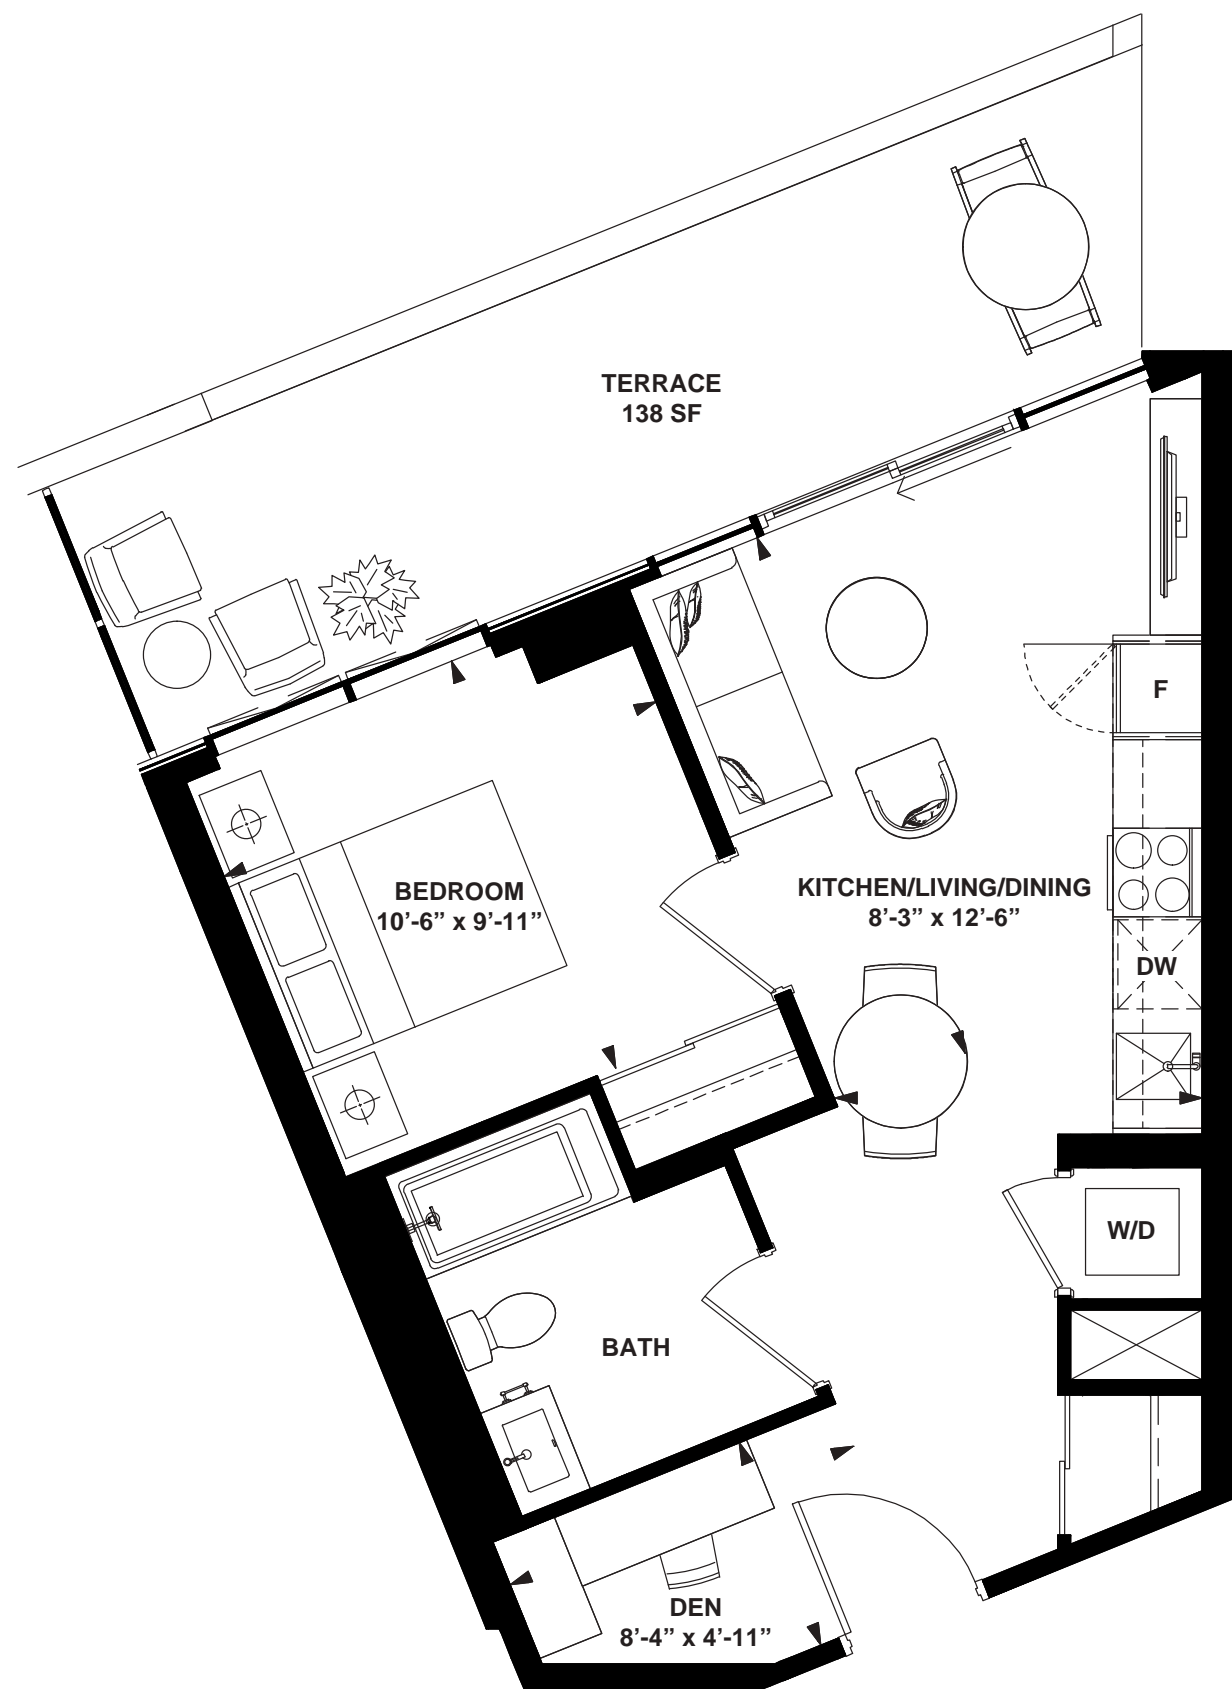

MODEL N-B6-1

1 Bedroom +
Den

INTERIOR: 526 SF