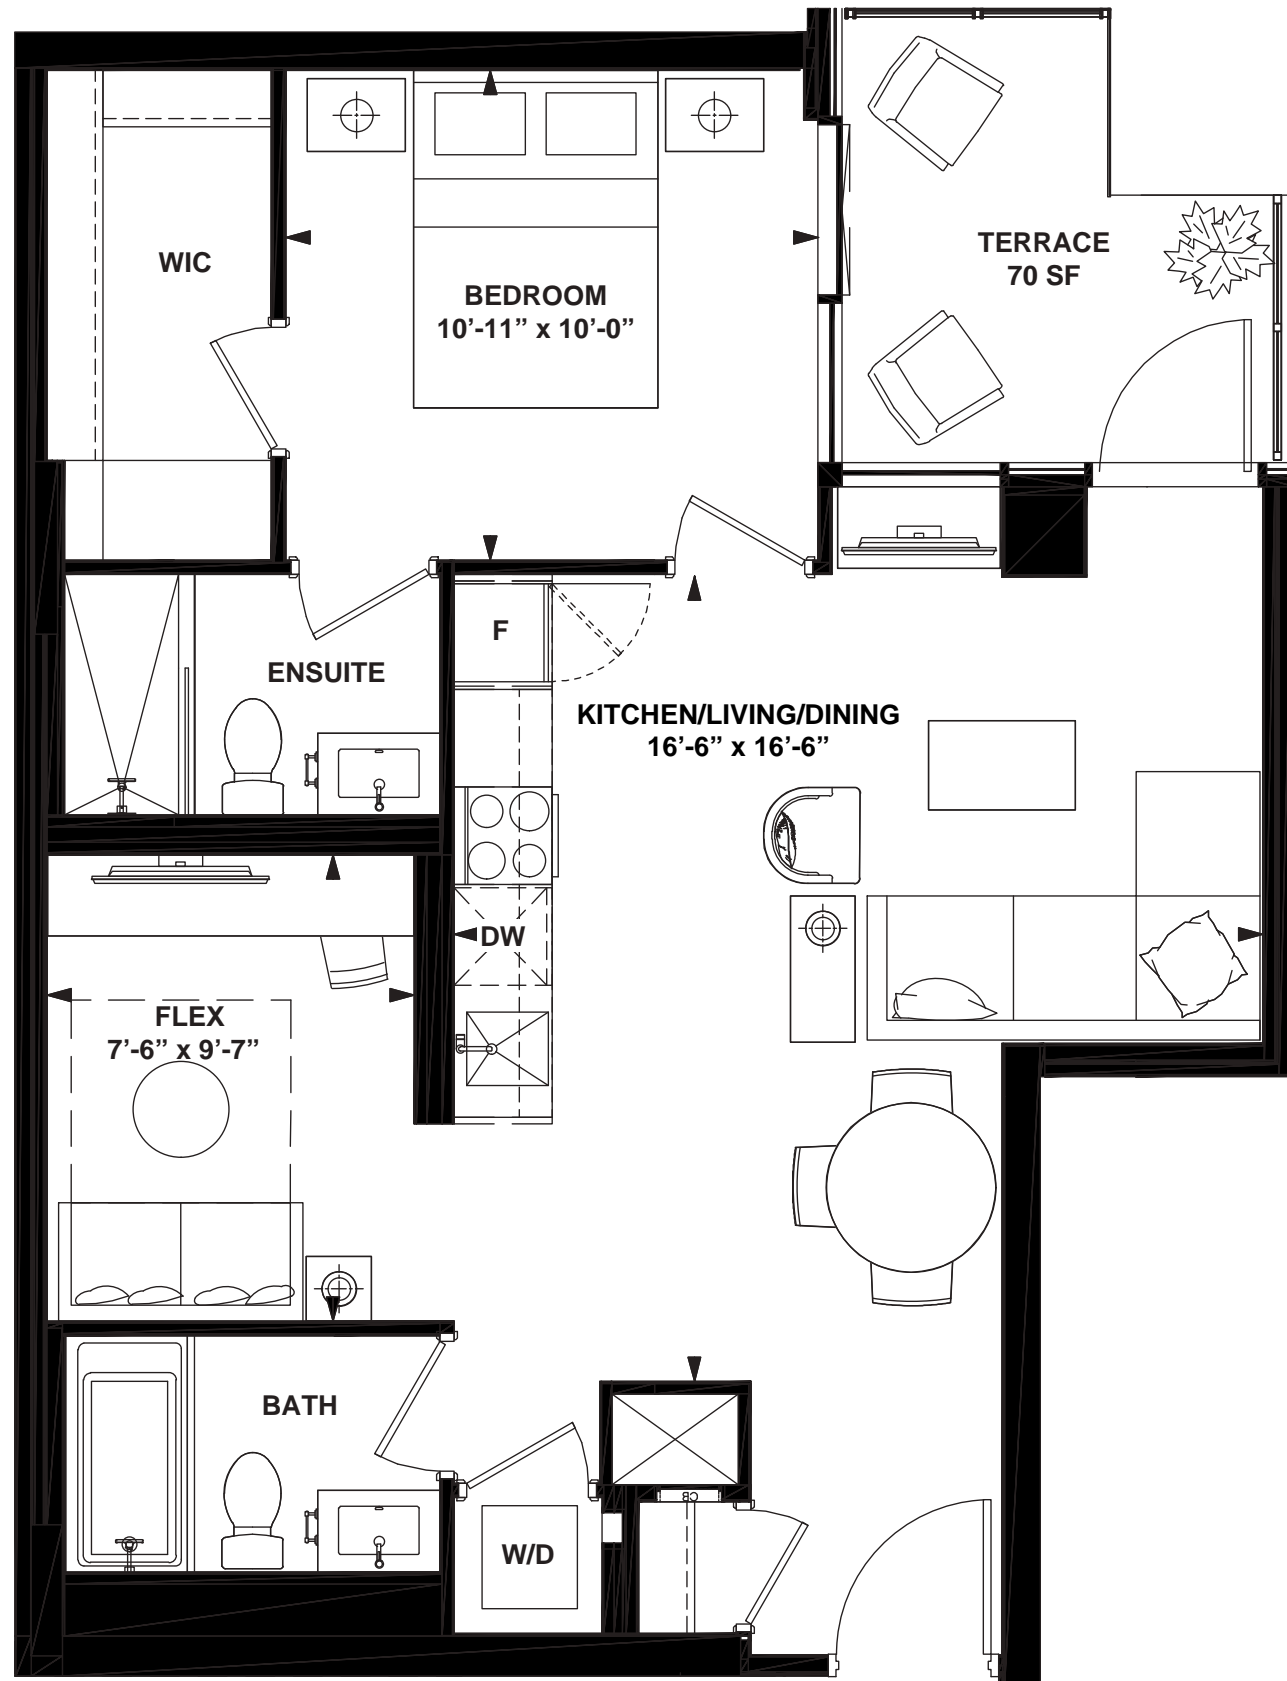

# MODEL N-B9-2

1 Bedroom +  
Den

INTERIOR: 566 SF

All rights reserved. Buildings and views not to scale. Some features and finishes herein are upgrades or are for illustrative purposes only and may not be available. Furniture is displayed for illustration purposes only. Layout does not necessarily reflect the electrical plan for the suite. Suites are sold unfurnished. Balcony, terrace and façade variations may apply, contact a sales representative for further details. Illustrations are artist's concept only. Prices and specifications subject to change without notice. E. & O.E. February 2022.

# MODEL N-B9-1

1 Bedroom +  
Den

INTERIOR: 566 SF

# MODEL N-B14-1

1 Bedroom  
+ Flex

INTERIOR: 737 SF

All rights reserved. Buildings and views not to scale. Some features and finishes herein are upgrades or are for illustrative purposes only and may not be available. Furniture is displayed for illustration purposes only. Layout does not necessarily reflect the electrical plan for the suite. Suites are sold unfurnished. Balcony, terrace and façade variations may apply, contact a sales representative for further details. Illustrations are artist's concept only. Prices and specifications subject to change without notice. E. & O.E. February 2022.