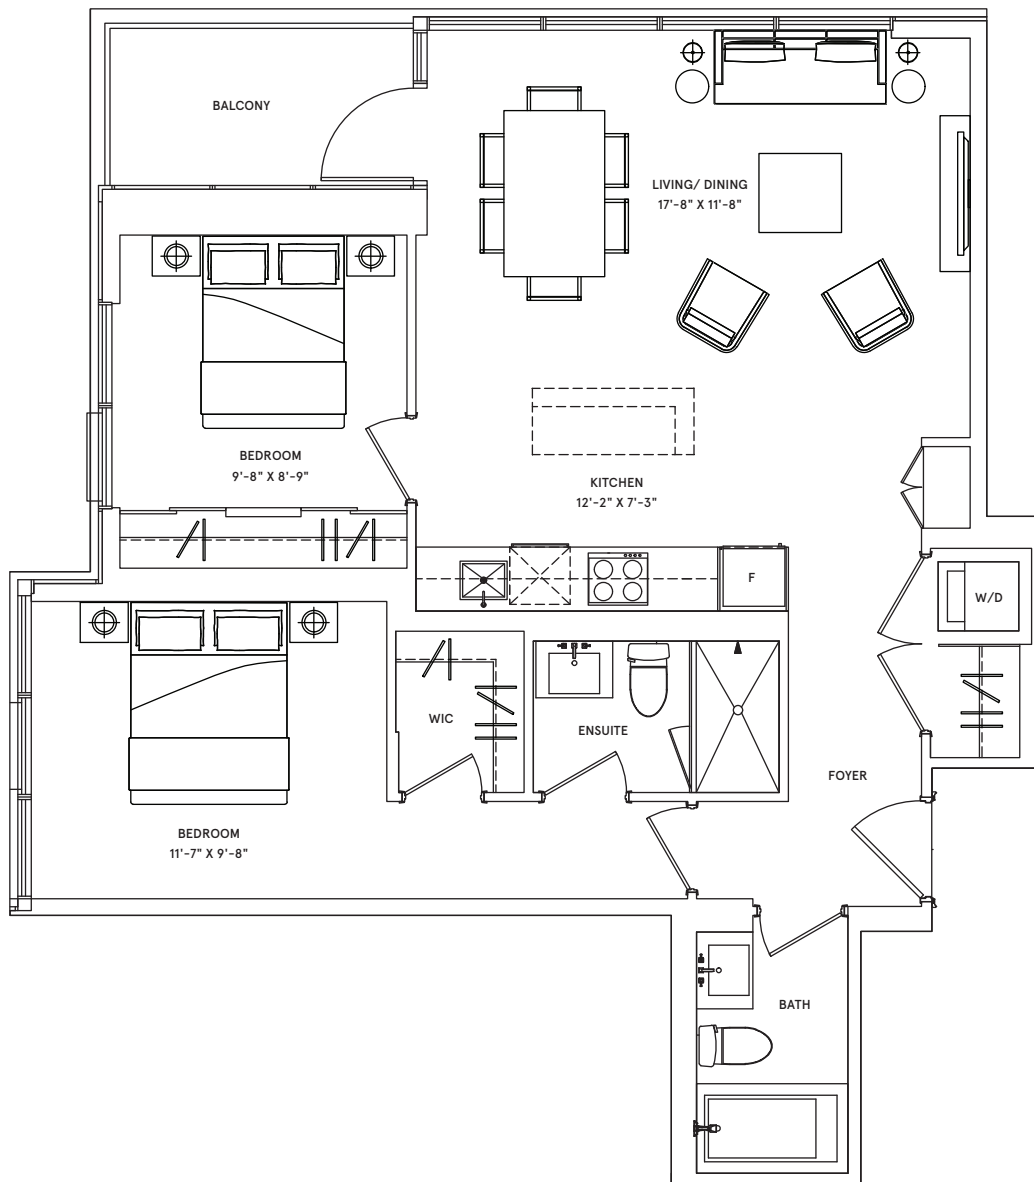

Oslo

1 BEDROOM

TOTAL: 672 sq.ft. | INTERIOR: 562 sq.ft. | EXTERIOR: 110 sq.ft.

NORTH

FLOORS 8-31

Dublin

1 BEDROOM

TOTAL: 672 sq.ft. | INTERIOR: 562 sq.ft. | EXTERIOR: 110 sq.ft.

FLOORS 8-31

Bordeaux

1 BEDROOM + DEN

TOTAL: 665 sq.ft. | INTERIOR: 555 sq.ft. | EXTERIOR: 110 sq.ft.

NORTH

FLOORS 8-31

Honolulu

2 BEDROOM

Amalfi

2 BEDROOM

TOTAL: 939 sq.ft. | INTERIOR: 886 sq.ft. | EXTERIOR: 53 sq.ft.

FLOORS 8-31

Lyon

2 BEDROOM

TOTAL: 941 sq.ft. | INTERIOR: 888 sq.ft. | EXTERIOR: 53 sq.ft.

FLOORS 8-31

Helsinki

2 BEDROOM

TOTAL: 941 sq.ft. | INTERIOR: 888 sq.ft. | EXTERIOR: 53 sq.ft.

FLOORS 8-31