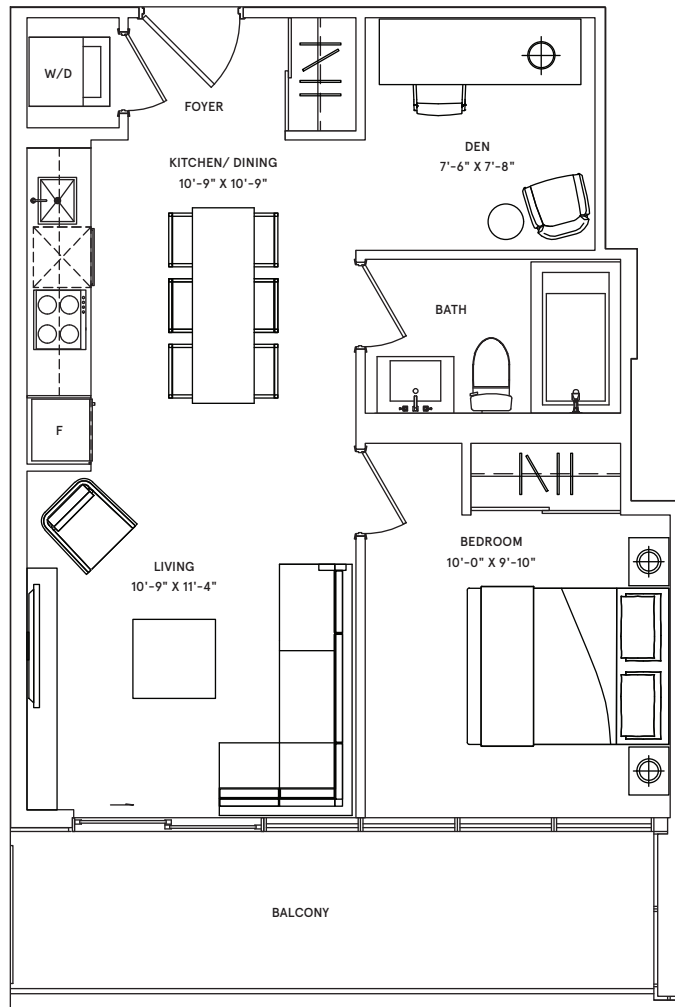

Oslo

1 BEDROOM

TOTAL: 672 sq.ft. | INTERIOR: 562 sq.ft. | EXTERIOR: 110 sq.ft.

NORTH

FLOORS 8-31

Dublin

1 BEDROOM

TOTAL: 672 sq.ft. | INTERIOR: 562 sq.ft. | EXTERIOR: 110 sq.ft.

FLOORS 8-31

Bordeaux

1 BEDROOM + DEN

TOTAL: 665 sq.ft. | INTERIOR: 555 sq.ft. | EXTERIOR: 110 sq.ft.

NORTH

FLOORS 8-31

Honolulu

2 BEDROOM

TOTAL: 828 sq.ft. | INTERIOR: 749 sq.ft. | EXTERIOR: 79 sq.ft.

FLOORS 8-31

Dubrovnik

2 BEDROOM

TOTAL: 813 sq.ft.

| INTERIOR: 749 sq.ft.

| EXTERIOR: 64 sq.ft.

FLOORS 8-31