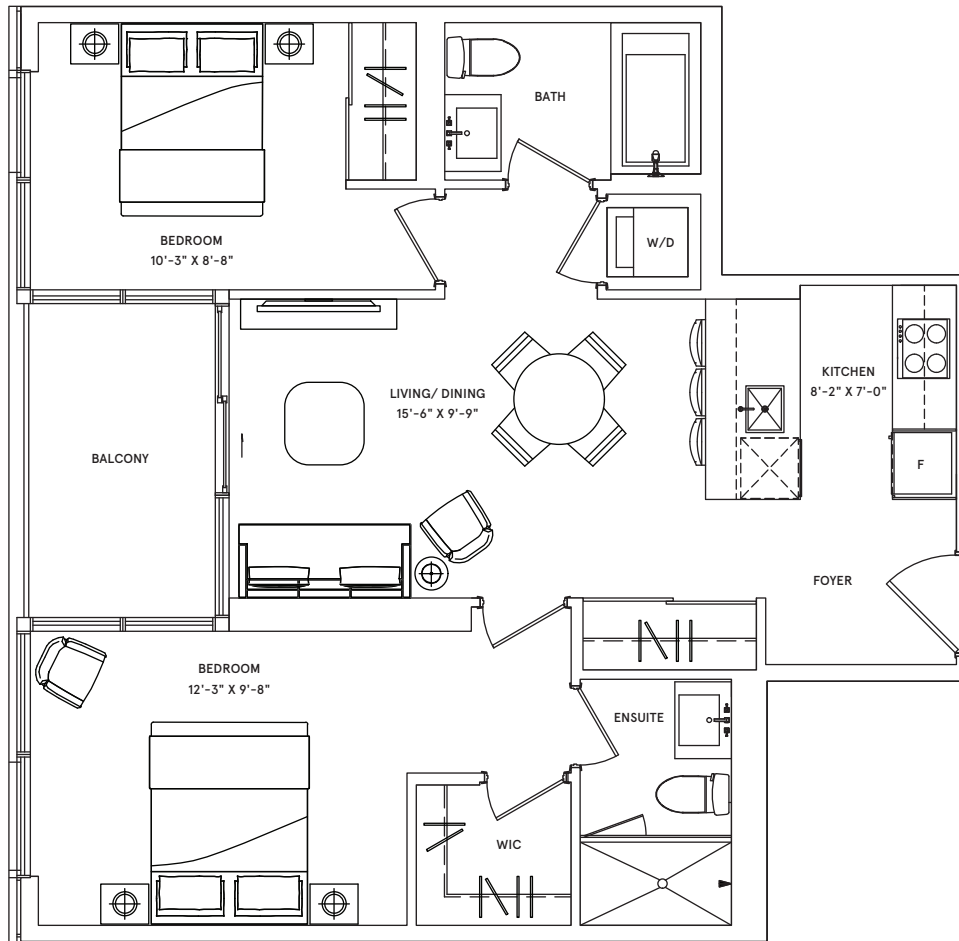

Oslo

1 BEDROOM

TOTAL: 672 sq.ft. | INTERIOR: 562 sq.ft. | EXTERIOR: 110 sq.ft.

NORTH

FLOORS 8-31

Dublin

1 BEDROOM

TOTAL: 672 sq.ft. | INTERIOR: 562 sq.ft. | EXTERIOR: 110 sq.ft.

FLOORS 8-31

Bordeaux

1 BEDROOM + DEN

TOTAL: 665 sq.ft. | INTERIOR: 555 sq.ft. | EXTERIOR: 110 sq.ft.

NORTH

FLOORS 8-31

Honolulu

2 BEDROOM

TOTAL: 828 sq.ft. | INTERIOR: 749 sq.ft. | EXTERIOR: 79 sq.ft.

FLOORS 8-31

Dubrovnik

2 BEDROOM

TOTAL: 813 sq.ft.

| INTERIOR: 749 sq.ft.

| EXTERIOR: 64 sq.ft.

FLOORS 8-31

Amalfi

2 BEDROOM

TOTAL: 939 sq.ft. | INTERIOR: 886 sq.ft. | EXTERIOR: 53 sq.ft.

FLOORS 8-31

Lyon

2 BEDROOM

TOTAL: 941 sq.ft. | INTERIOR: 888 sq.ft. | EXTERIOR: 53 sq.ft.

FLOORS 8-31