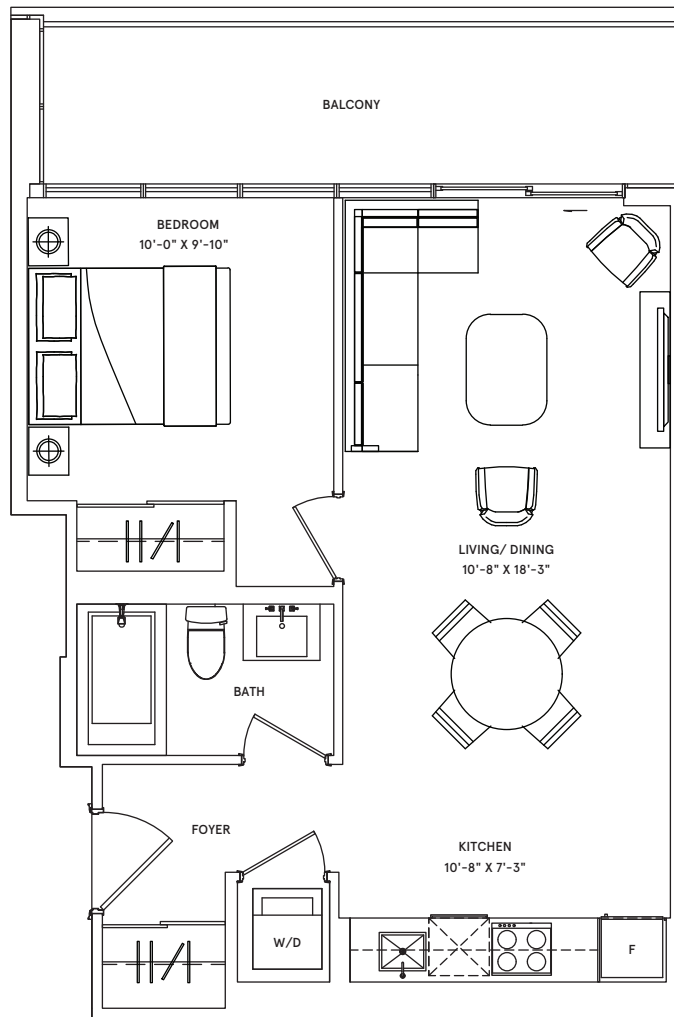

Oslo

1 BEDROOM

TOTAL: 672 sq.ft. | INTERIOR: 562 sq.ft. | EXTERIOR: 110 sq.ft.

NORTH

FLOORS 8-31

Dublin

1 BEDROOM

TOTAL: 672 sq.ft. | INTERIOR: 562 sq.ft. | EXTERIOR: 110 sq.ft.

FLOORS 8-31

Bordeaux

1 BEDROOM + DEN

TOTAL: 665 sq.ft. | INTERIOR: 555 sq.ft. | EXTERIOR: 110 sq.ft.

NORTH

FLOORS 8-31

Honolulu

2 BEDROOM

TOTAL: 828 sq.ft. | INTERIOR: 749 sq.ft. | EXTERIOR: 79 sq.ft.

FLOORS 8-31

Dubrovnik

2 BEDROOM

TOTAL: 813 sq.ft.

| INTERIOR: 749 sq.ft.

| EXTERIOR: 64 sq.ft.

FLOORS 8-31