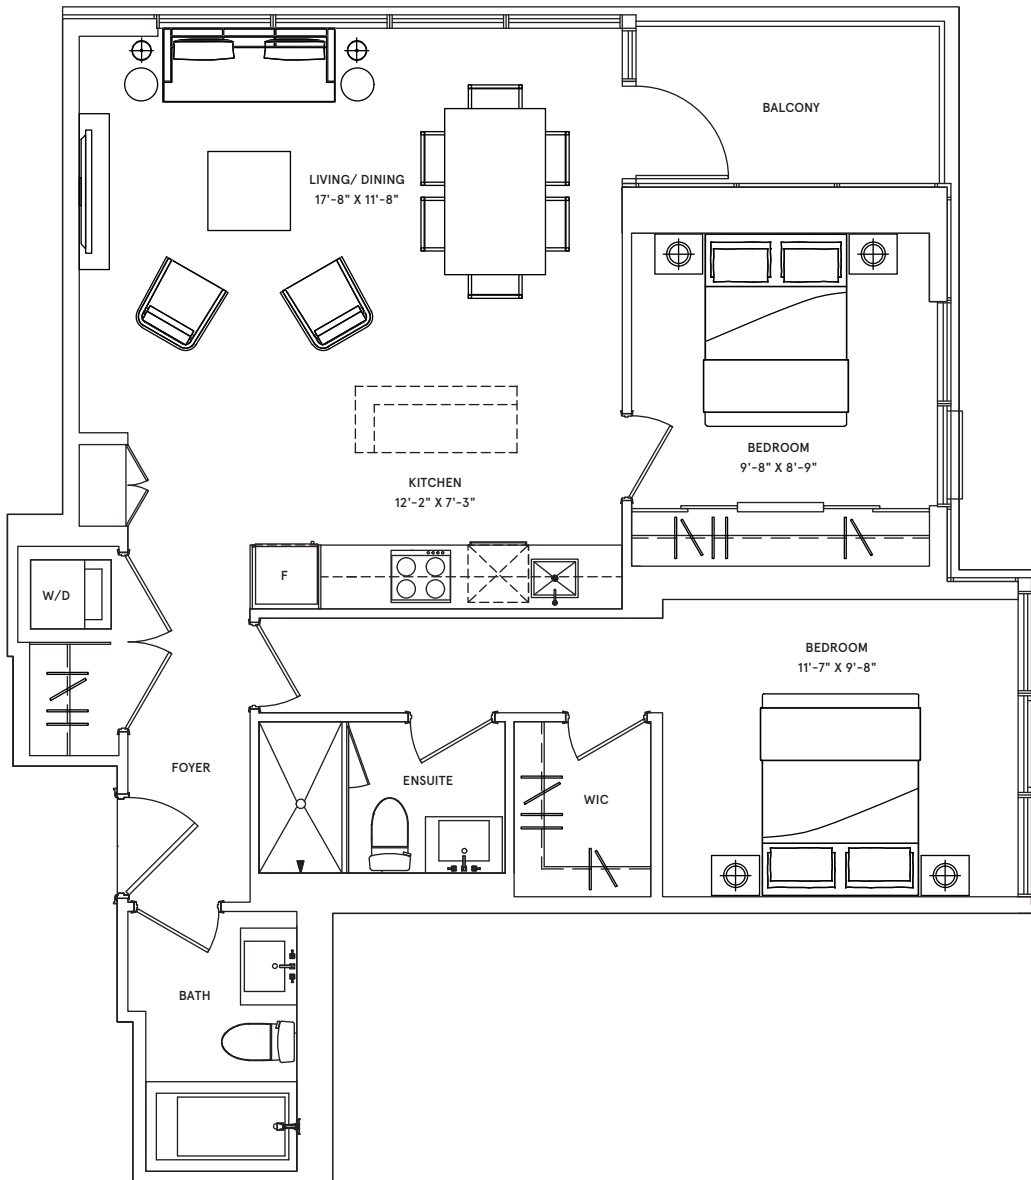

Oslo

1 BEDROOM

TOTAL: 672 sq.ft. | INTERIOR: 562 sq.ft. | EXTERIOR: 110 sq.ft.

NORTH

FLOORS 8-31

Dublin

1 BEDROOM

TOTAL: 672 sq.ft. | INTERIOR: 562 sq.ft. | EXTERIOR: 110 sq.ft.

FLOORS 8-31

Bordeaux

1 BEDROOM + DEN

TOTAL: 665 sq.ft. | INTERIOR: 555 sq.ft. | EXTERIOR: 110 sq.ft.

NORTH

FLOORS 8-31

Honolulu

2 BEDROOM

Amalfi

2 BEDROOM

TOTAL: 939 sq.ft. | INTERIOR: 886 sq.ft. | EXTERIOR: 53 sq.ft.

FLOORS 8-31

Lyon

2 BEDROOM

TOTAL: 941 sq.ft. | INTERIOR: 888 sq.ft. | EXTERIOR: 53 sq.ft.

FLOORS 8-31

Helsinki

2 BEDROOM

TOTAL: 941 sq.ft. | INTERIOR: 888 sq.ft. | EXTERIOR: 53 sq.ft.

FLOORS 8-31