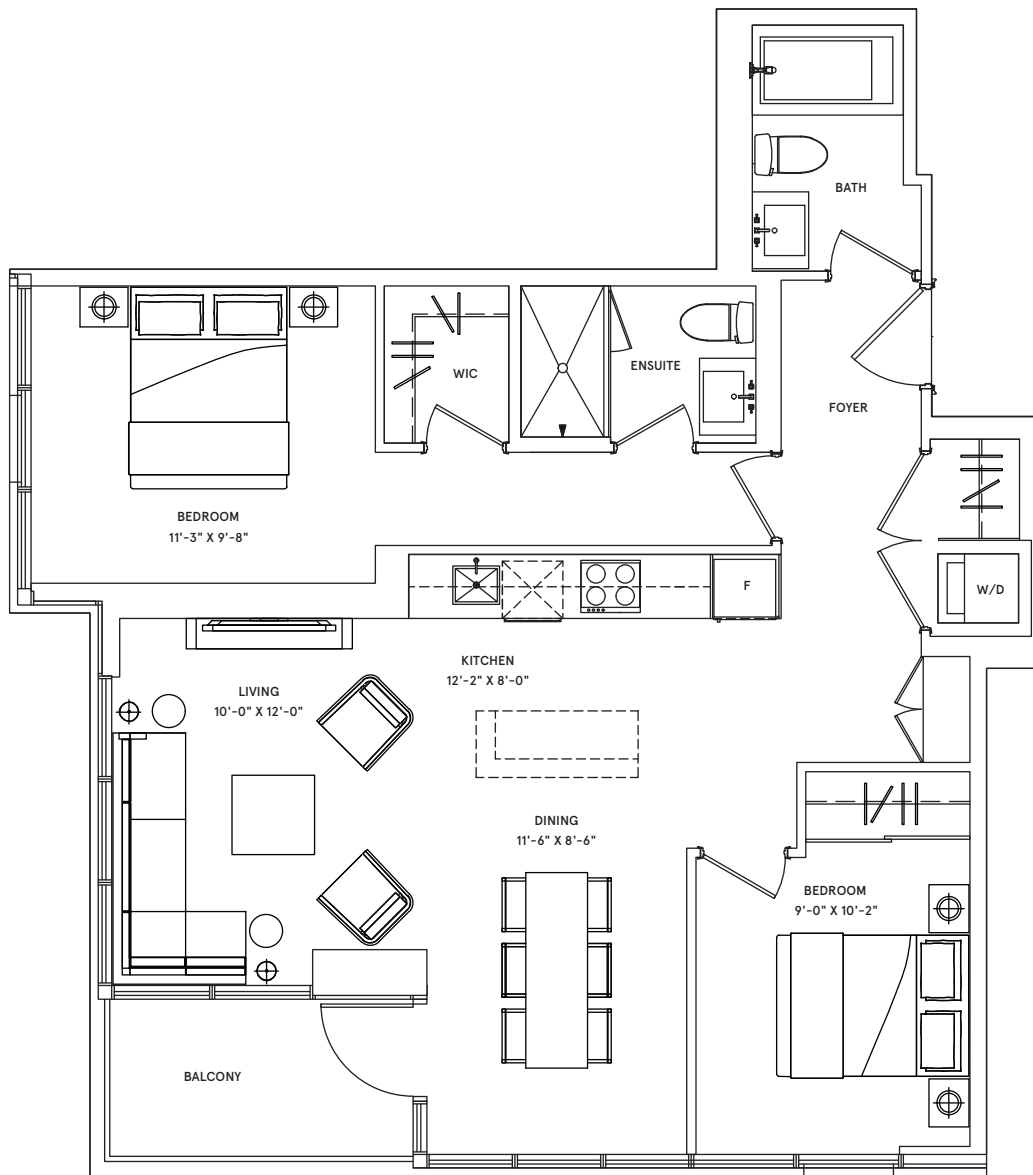

Oslo

1 BEDROOM

TOTAL: 672 sq.ft. | INTERIOR: 562 sq.ft. | EXTERIOR: 110 sq.ft.

NORTH

FLOORS 8-31

Dublin

1 BEDROOM

TOTAL: 672 sq.ft. | INTERIOR: 562 sq.ft. | EXTERIOR: 110 sq.ft.

FLOORS 8-31

Bordeaux

1 BEDROOM + DEN

TOTAL: 665 sq.ft. | INTERIOR: 555 sq.ft. | EXTERIOR: 110 sq.ft.

NORTH

FLOORS 8-31

Honolulu

2 BEDROOM

TOTAL: 828 sq.ft. | INTERIOR: 749 sq.ft. | EXTERIOR: 79 sq.ft.

FLOORS 8-31

Dubrovnik

2 BEDROOM

TOTAL: 813 sq.ft.

| INTERIOR: 749 sq.ft.

| EXTERIOR: 64 sq.ft.

FLOORS 8-31

Amalfi

2 BEDROOM

TOTAL: 939 sq.ft. | INTERIOR: 886 sq.ft. | EXTERIOR: 53 sq.ft.

FLOORS 8-31

Lyon

2 BEDROOM

TOTAL: 941 sq.ft. | INTERIOR: 888 sq.ft. | EXTERIOR: 53 sq.ft.

FLOORS 8-31