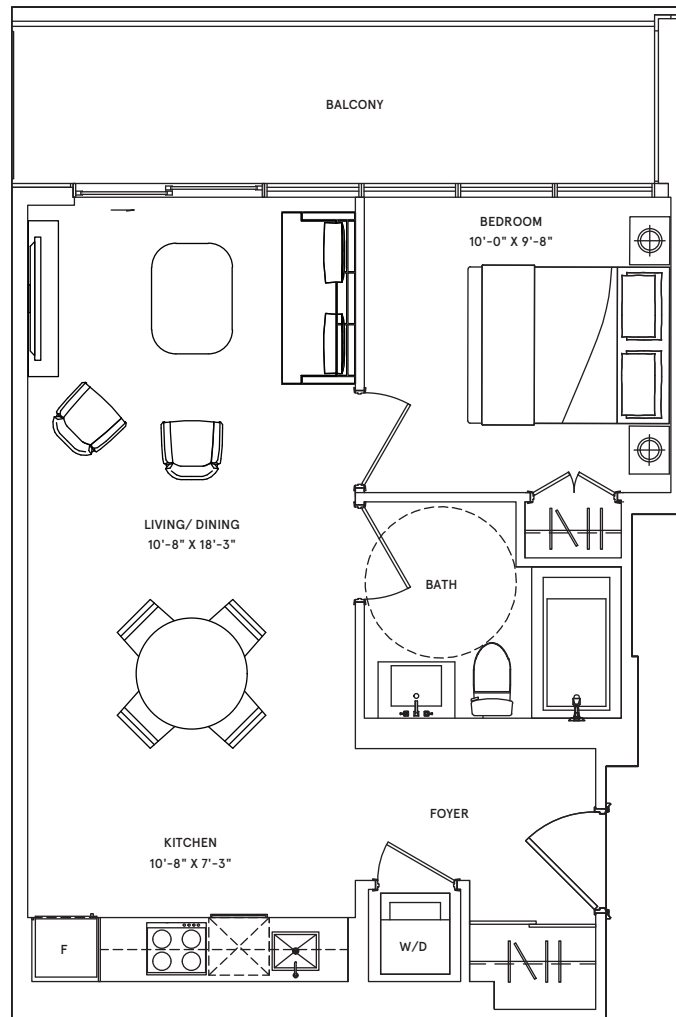

Oslo

1 BEDROOM

TOTAL: 672 sq.ft. | INTERIOR: 562 sq.ft. | EXTERIOR: 110 sq.ft.

NORTH

FLOORS 8-31

Dublin

1 BEDROOM

TOTAL: 672 sq.ft. | INTERIOR: 562 sq.ft. | EXTERIOR: 110 sq.ft.

FLOORS 8-31

Bordeaux

1 BEDROOM + DEN

TOTAL: 665 sq.ft. | INTERIOR: 555 sq.ft. | EXTERIOR: 110 sq.ft.

NORTH

FLOORS 8-31

Honolulu

2 BEDROOM

TOTAL: 828 sq.ft. | INTERIOR: 749 sq.ft. | EXTERIOR: 79 sq.ft.

FLOORS 8-31

Dubrovnik

2 BEDROOM

TOTAL: 813 sq.ft.

| INTERIOR: 749 sq.ft.

| EXTERIOR: 64 sq.ft.

FLOORS 8-31