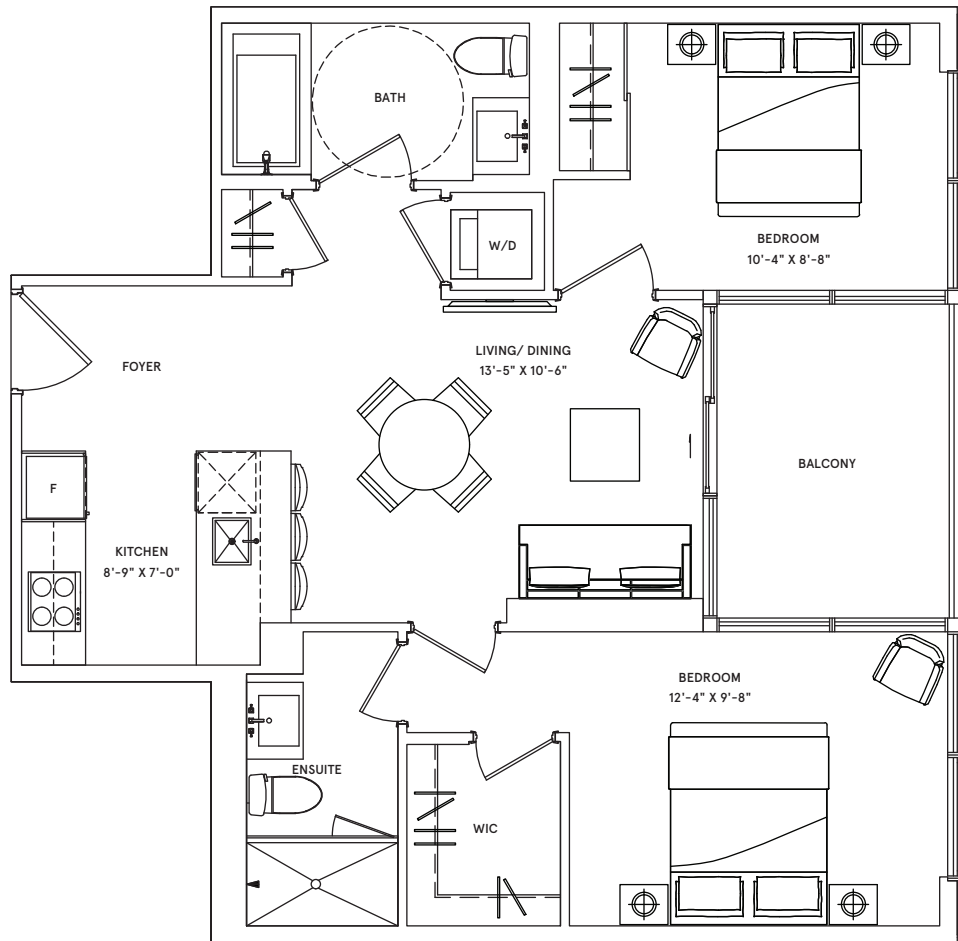

Oslo

1 BEDROOM

TOTAL: 672 sq.ft. | INTERIOR: 562 sq.ft. | EXTERIOR: 110 sq.ft.

NORTH

FLOORS 8-31

Dublin

1 BEDROOM

TOTAL: 672 sq.ft. | INTERIOR: 562 sq.ft. | EXTERIOR: 110 sq.ft.

FLOORS 8-31

Bordeaux

1 BEDROOM + DEN

TOTAL: 665 sq.ft. | INTERIOR: 555 sq.ft. | EXTERIOR: 110 sq.ft.

NORTH

FLOORS 8-31

Honolulu

2 BEDROOM

TOTAL: 828 sq.ft. | INTERIOR: 749 sq.ft. | EXTERIOR: 79 sq.ft.

FLOORS 8-31

Dubrovnik

2 BEDROOM

TOTAL: 813 sq.ft.

| INTERIOR: 749 sq.ft.

| EXTERIOR: 64 sq.ft.

FLOORS 8-31

Helsinki

2 BEDROOM

TOTAL: 941 sq.ft. | INTERIOR: 888 sq.ft. | EXTERIOR: 53 sq.ft.

FLOORS 8-31