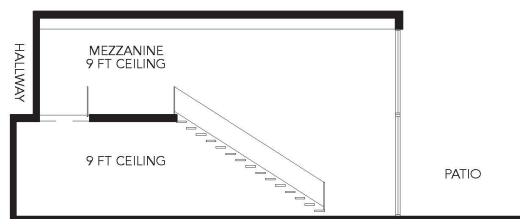

TYPE L2

1046 SQ. FT.

1 LOFT BEDROOM + 1 BEDROOM | 2 BATHROOM

GEMINI
condos

SECTION

MEZZANINE LEVEL

1ST FLOOR
NORTH TOWER

TYPE L7

1035 SQ. FT.

1 LOFT BEDROOM + BEDROOM 2 | 2 BATHROOM

GEMINI
condos

FI LEVEL

MEZZANINE LEVEL

SECTION

1ST FLOOR
NORTH TOWER

TYPE B

672 SQ. FT.

2 BEDROOM | 2 BATHROOM

GEMINI
condos

2ND FLOOR
NORTH TOWER

3RD FLOOR
NORTH TOWER

4TH FLOOR
NORTH TOWER

5TH FLOOR
NORTH TOWER

6TH FLOOR
NORTH TOWER

TYPE D

804 SQ. FT.

2 BEDROOM + DEN | 2 BATHROOM

GEMINI
condos

2ND FLOOR
NORTH TOWER

TYPE A

759 SQ. FT.

2 BEDROOM + OPTIONAL DEN | 2 BATHROOM