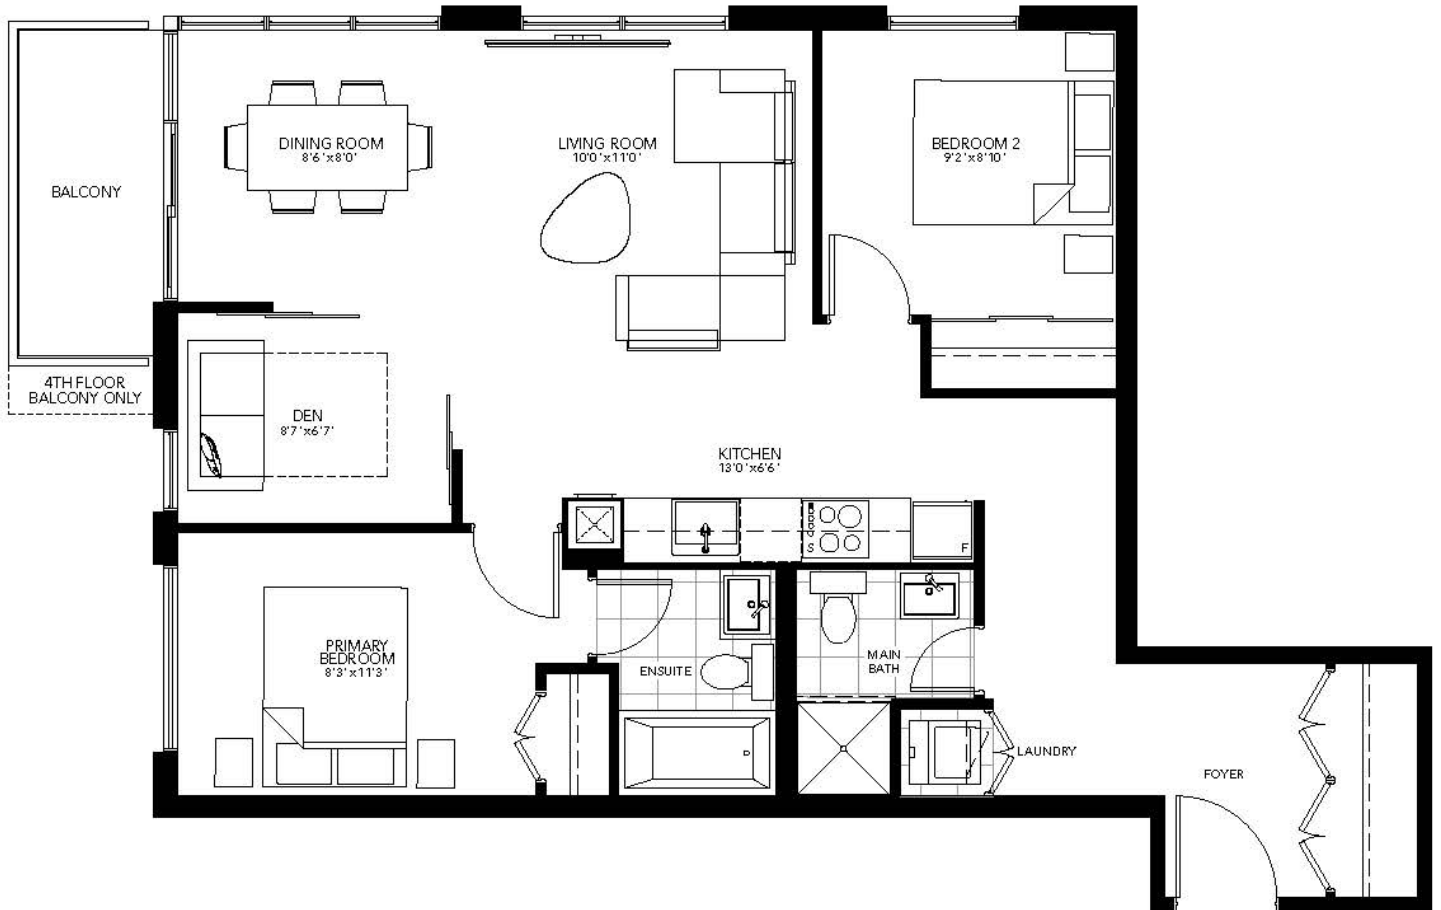

7TH FLOOR
NORTH TOWER

8TH FLOOR
NORTH TOWER

9TH FLOOR
NORTH TOWER

TYPE A3+

835 SQ. FT.

2 BEDROOM + DEN | 2 BATHROOM

GEMINI
condos

4TH FLOOR
NORTH TOWER

5TH FLOOR
NORTH TOWER

6TH FLOOR
NORTH TOWER

7TH FLOOR
NORTH TOWER

CASTLERIDGE
H O M E S

TYPE C3

732 SQ. FT.

2 BEDROOM + DEN | 2 BATHROOM

GEMINI
condos