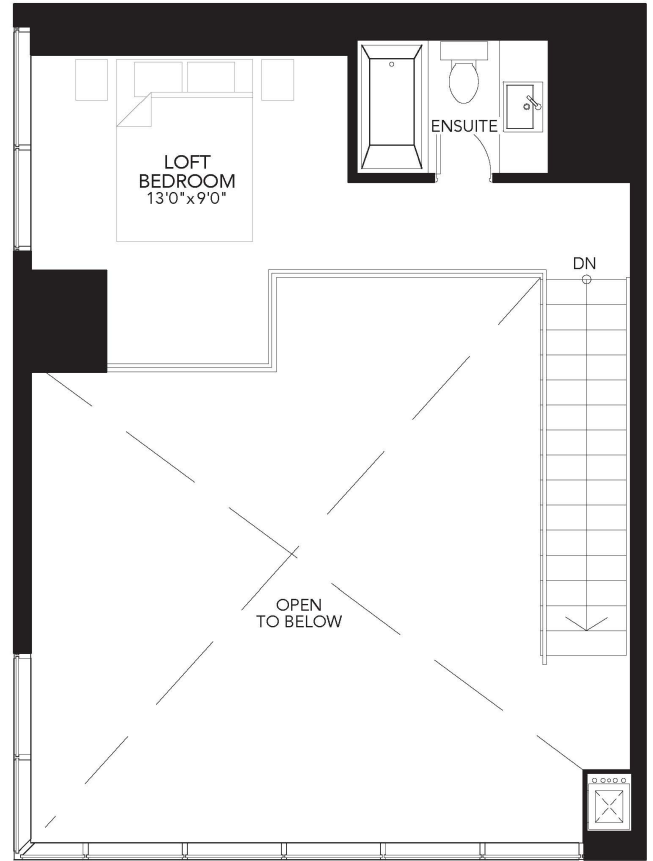

TYPE L2

1046 SQ. FT.

1 LOFT BEDROOM + 1 BEDROOM | 2 BATHROOM

GEMINI
condos

SECTION

MEZZANINE LEVEL

1ST FLOOR
NORTH TOWER

TYPE L7

1035 SQ. FT.

1 LOFT BEDROOM + BEDROOM 2 | 2 BATHROOM

GEMINI
condos

FI LEVEL

MEZZANINE LEVEL

SECTION

1ST FLOOR
NORTH TOWER

TYPE B

672 SQ. FT.

2 BEDROOM | 2 BATHROOM

GEMINI
condos

2ND FLOOR
NORTH TOWER

3RD FLOOR
NORTH TOWER

4TH FLOOR
NORTH TOWER

5TH FLOOR
NORTH TOWER

6TH FLOOR
NORTH TOWER

TYPE D

804 SQ. FT.

2 BEDROOM + DEN | 2 BATHROOM

GEMINI
condos

2ND FLOOR
NORTH TOWER

TYPE A

759 SQ. FT.

2 BEDROOM + OPTIONAL DEN | 2 BATHROOM