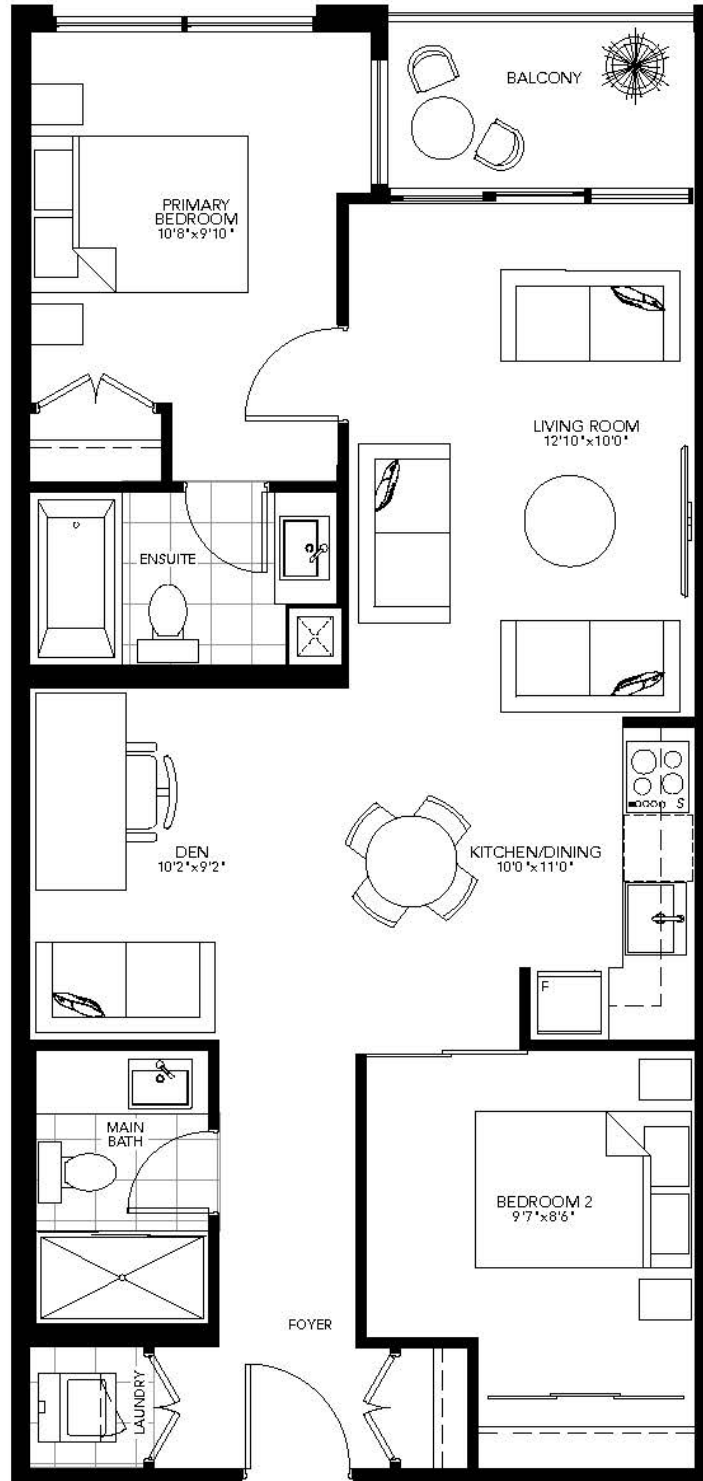

TYPE L2

1046 SQ. FT.

1 LOFT BEDROOM + 1 BEDROOM | 2 BATHROOM

GEMINI
condos

SECTION

MEZZANINE LEVEL

1ST FLOOR
NORTH TOWER

TYPE L7

1035 SQ. FT.

1 LOFT BEDROOM + BEDROOM 2 | 2 BATHROOM

GEMINI
condos

FI LEVEL

MEZZANINE LEVEL

SECTION

1ST FLOOR
NORTH TOWER

TYPE B

672 SQ. FT.

2 BEDROOM | 2 BATHROOM

GEMINI
condos

2ND FLOOR
NORTH TOWER

3RD FLOOR
NORTH TOWER

4TH FLOOR
NORTH TOWER

5TH FLOOR
NORTH TOWER

6TH FLOOR
NORTH TOWER

TYPE D

804 SQ. FT.

2 BEDROOM + DEN | 2 BATHROOM

GEMINI
condos

2ND FLOOR
NORTH TOWER

TYPE A

759 SQ. FT.

2 BEDROOM + OPTIONAL DEN | 2 BATHROOM