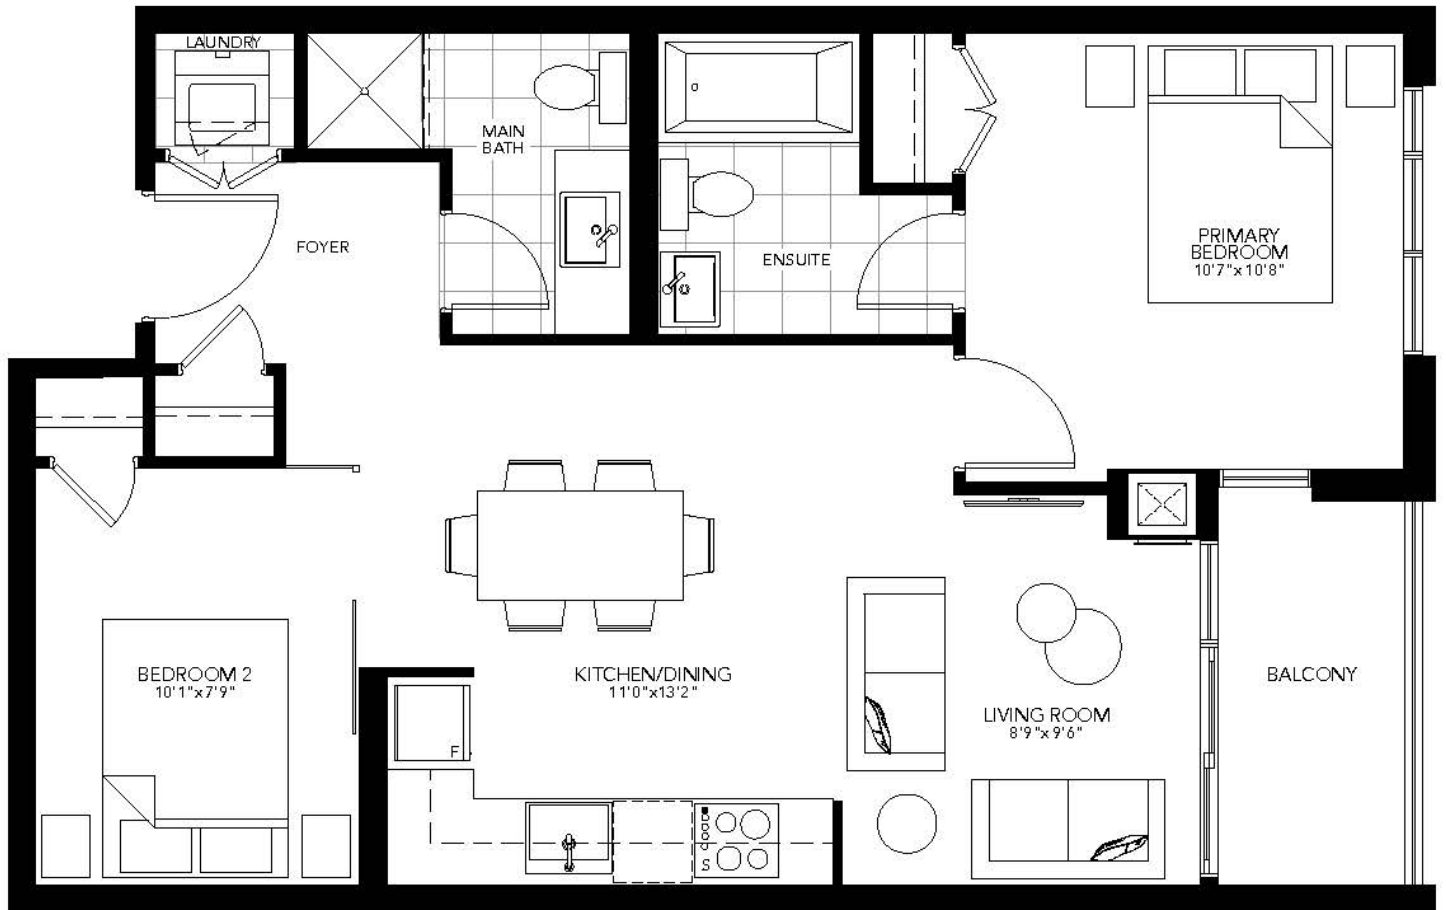

TYPE L2

1046 SQ. FT.

1 LOFT BEDROOM + 1 BEDROOM | 2 BATHROOM

GEMINI
condos

SECTION

MEZZANINE LEVEL

1ST FLOOR
NORTH TOWER

TYPE L7

1035 SQ. FT.

1 LOFT BEDROOM + BEDROOM 2 | 2 BATHROOM

GEMINI
condos

FI LEVEL

MEZZANINE LEVEL

SECTION

1ST FLOOR
NORTH TOWER

TYPE B

672 SQ. FT.

2 BEDROOM | 2 BATHROOM

GEMINI
condos

2ND FLOOR
NORTH TOWER

3RD FLOOR
NORTH TOWER

4TH FLOOR
NORTH TOWER

5TH FLOOR
NORTH TOWER

6TH FLOOR
NORTH TOWER

TYPE D

804 SQ. FT.

2 BEDROOM + DEN | 2 BATHROOM

GEMINI
condos

2ND FLOOR
NORTH TOWER

TYPE A

759 SQ. FT.

2 BEDROOM + OPTIONAL DEN | 2 BATHROOM