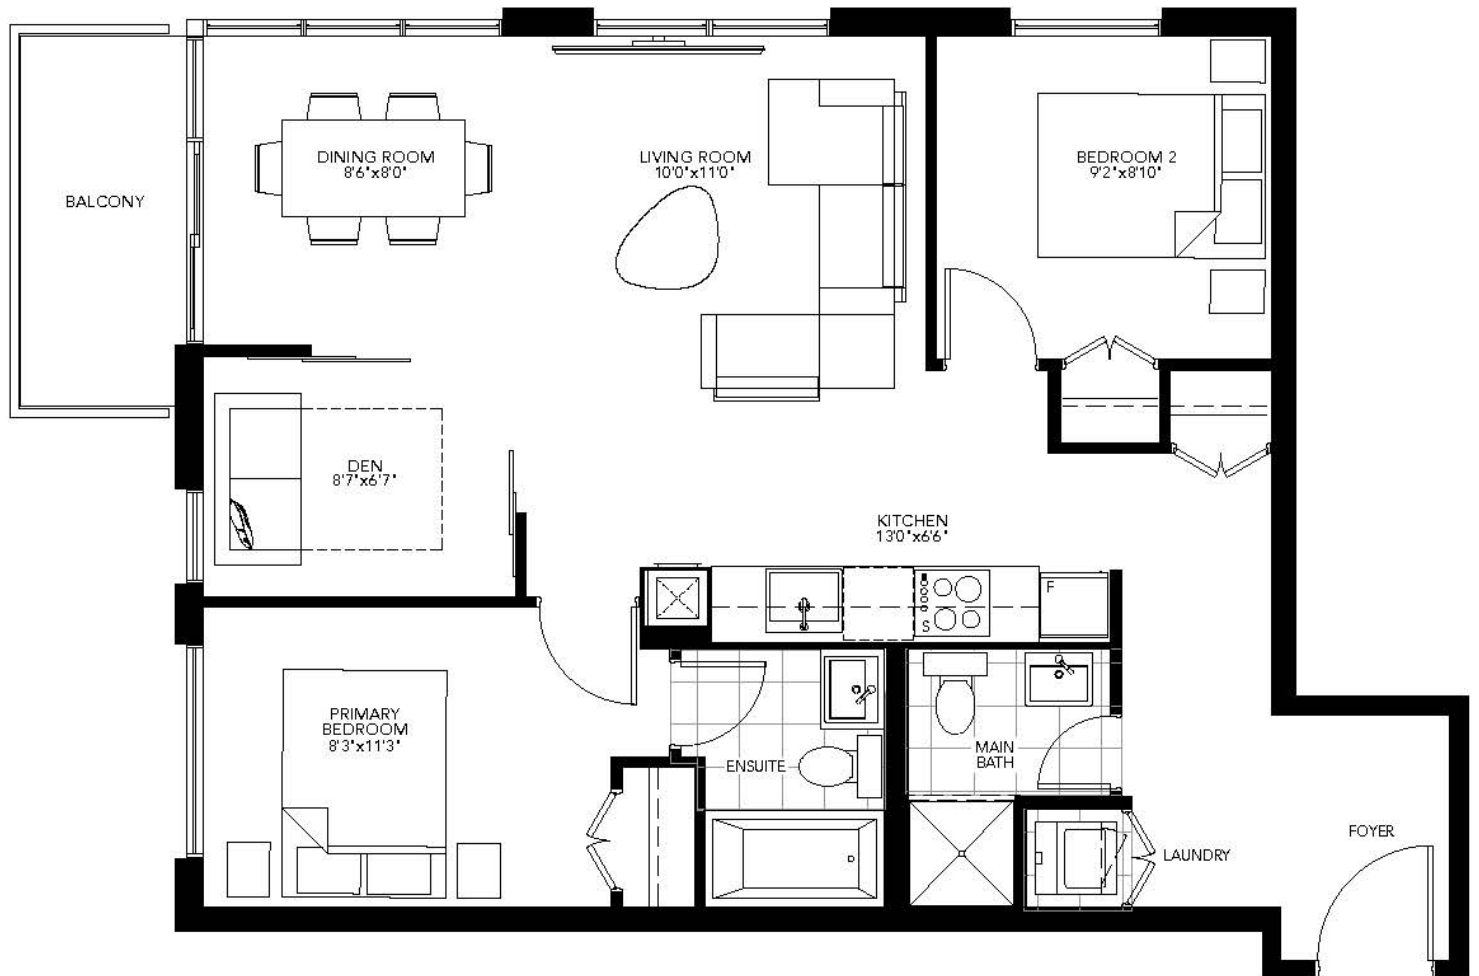

4TH FLOOR
NORTH TOWER

5TH FLOOR
NORTH TOWER

6TH FLOOR
NORTH TOWER

7TH FLOOR
NORTH TOWER

8TH FLOOR
NORTH TOWER

9TH FLOOR
NORTH TOWER

TYPE A3

803 SQ. FT.

2 BEDROOM + DEN | 2 BATHROOM

GEMINI
condos

5TH FLOOR
NORTH TOWER

6TH FLOOR
NORTH TOWER

7TH FLOOR
NORTH TOWER

8TH FLOOR
NORTH TOWER

9TH FLOOR
NORTH TOWER