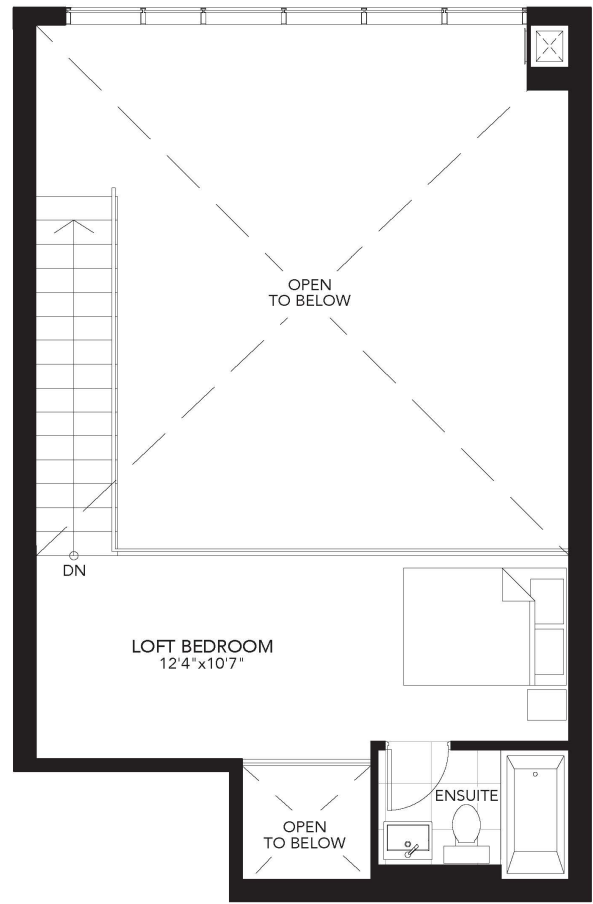

TYPE L2

1046 SQ. FT.

1 LOFT BEDROOM + 1 BEDROOM | 2 BATHROOM

GEMINI
condos

SECTION

MEZZANINE LEVEL

1ST FLOOR
NORTH TOWER

TYPE L7

1035 SQ. FT.

1 LOFT BEDROOM + BEDROOM 2 | 2 BATHROOM

GEMINI
condos

FI LEVEL

MEZZANINE LEVEL

SECTION

1ST FLOOR
NORTH TOWER

TYPE B

672 SQ. FT.

2 BEDROOM | 2 BATHROOM

GEMINI
condos

2ND FLOOR
NORTH TOWER

3RD FLOOR
NORTH TOWER

4TH FLOOR
NORTH TOWER

5TH FLOOR
NORTH TOWER

6TH FLOOR
NORTH TOWER

TYPE D

804 SQ. FT.

2 BEDROOM + DEN | 2 BATHROOM

GEMINI
condos

2ND FLOOR
NORTH TOWER

TYPE A

759 SQ. FT.

2 BEDROOM + OPTIONAL DEN | 2 BATHROOM