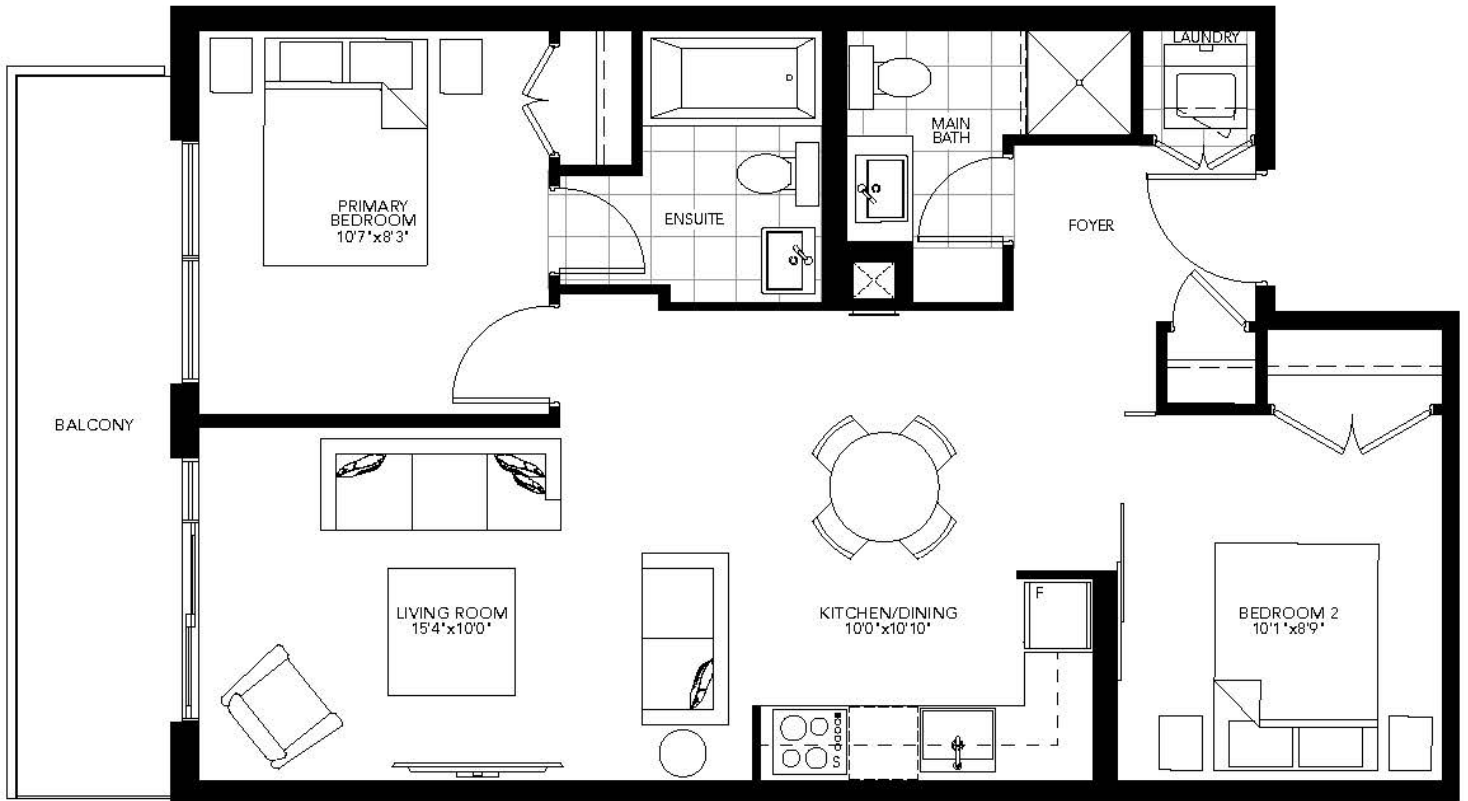

TYPE D

804 SQ. FT.

2 BEDROOM + DEN | 2 BATHROOM

GEMINI
condos

2ND FLOOR
NORTH TOWER

TYPE A

759 SQ. FT.

2 BEDROOM + OPTIONAL DEN | 2 BATHROOM

GEMINI
condos

2ND FLOOR
NORTH TOWER

3RD FLOOR
NORTH TOWER

4TH FLOOR
NORTH TOWER

5TH FLOOR
NORTH TOWER

6TH FLOOR
NORTH TOWER

8TH FLOOR
NORTH TOWER

9TH FLOOR
NORTH TOWER

TYPE B2

725 SQ. FT.

2 BEDROOM | 2 BATHROOM

GEMINI
condos

3RD FLOOR
NORTH TOWER

4TH FLOOR
NORTH TOWER

5TH FLOOR
NORTH TOWER

6TH FLOOR
NORTH TOWER

7TH FLOOR
NORTH TOWER

8TH FLOOR
NORTH TOWER

9TH FLOOR
NORTH TOWER

TYPE A3+

835 SQ. FT.

2 BEDROOM + DEN | 2 BATHROOM

GEMINI
condos

4TH FLOOR
NORTH TOWER