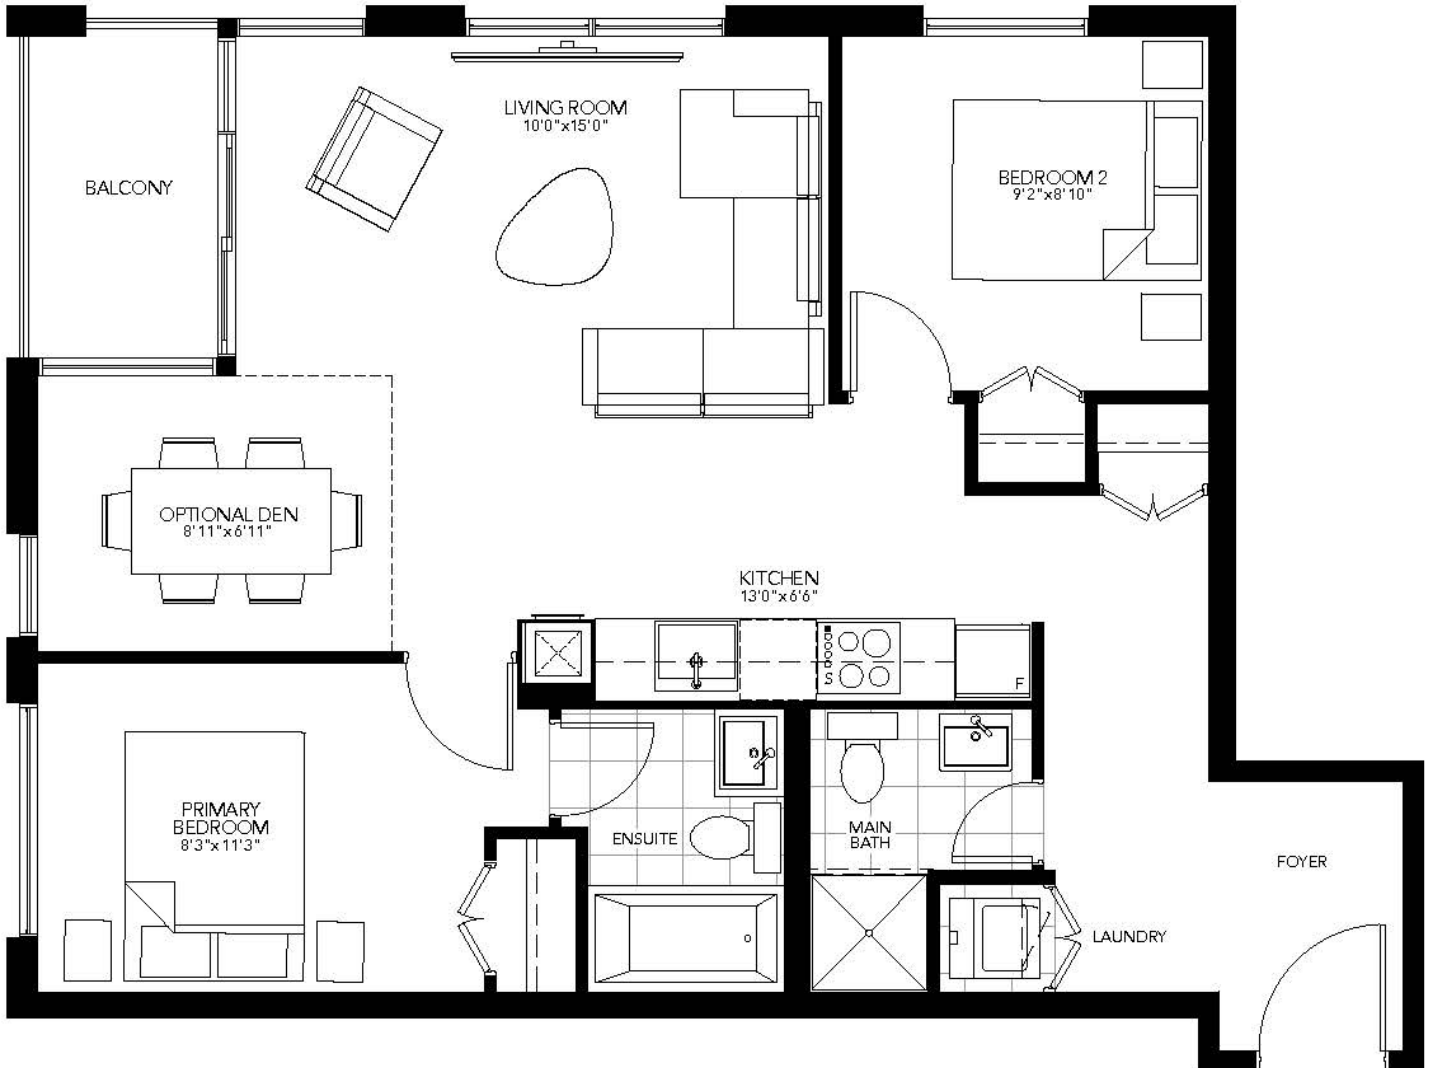

1035 SQ. FT.

1 LOFT BEDROOM + BEDROOM 2 | 2 BATHROOM

GEMINI
condos

FI LEVEL

MEZZANINE LEVEL

SECTION

1ST FLOOR
NORTH TOWER

TYPE B

TYPE D

804 SQ. FT.

2 BEDROOM + DEN | 2 BATHROOM

GEMINI
condos

2ND FLOOR
NORTH TOWER

TYPE A

759 SQ. FT.

2 BEDROOM + OPTIONAL DEN | 2 BATHROOM

GEMINI
condos

2ND FLOOR
NORTH TOWER

3RD FLOOR
NORTH TOWER

4TH FLOOR
NORTH TOWER

5TH FLOOR
NORTH TOWER

6TH FLOOR
NORTH TOWER

8TH FLOOR
NORTH TOWER

9TH FLOOR
NORTH TOWER