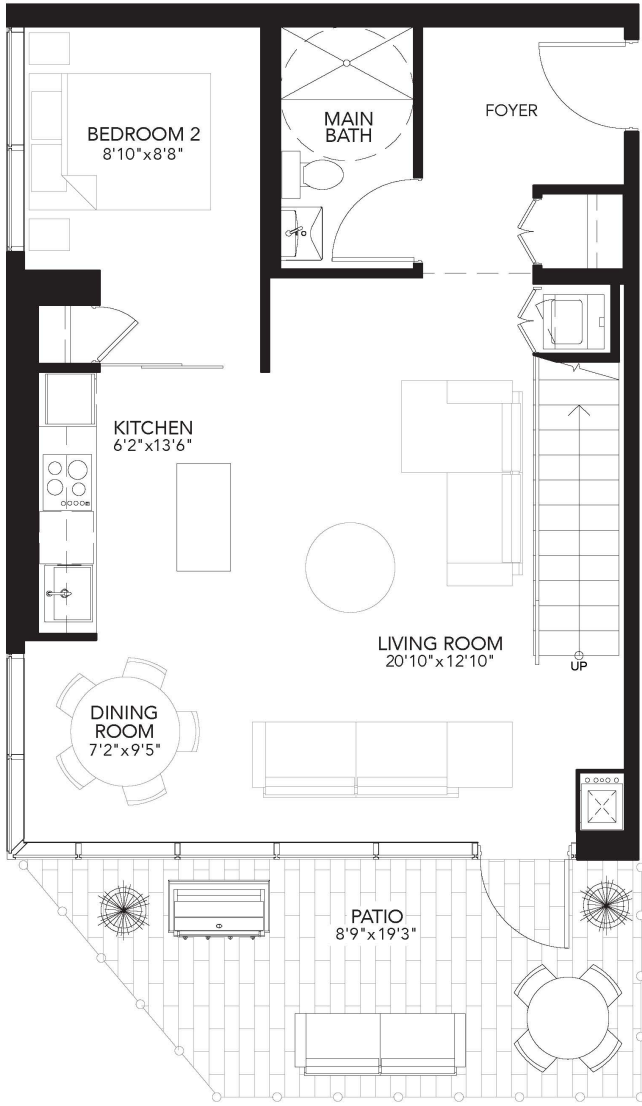

TYPE L2

1046 SQ. FT.

1 LOFT BEDROOM + 1 BEDROOM | 2 BATHROOM

GEMINI
condos

SECTION

MEZZANINE LEVEL

1ST FLOOR
NORTH TOWER

TYPE L7

1035 SQ. FT.

1 LOFT BEDROOM + BEDROOM 2 | 2 BATHROOM

GEMINI
condos

FI LEVEL

MEZZANINE LEVEL

SECTION

1ST FLOOR
NORTH TOWER

TYPE B

672 SQ. FT.

2 BEDROOM | 2 BATHROOM

GEMINI
condos

2ND FLOOR
NORTH TOWER

3RD FLOOR
NORTH TOWER

4TH FLOOR
NORTH TOWER

5TH FLOOR
NORTH TOWER

6TH FLOOR
NORTH TOWER

TYPE D

804 SQ. FT.

2 BEDROOM + DEN | 2 BATHROOM

GEMINI
condos

2ND FLOOR
NORTH TOWER

TYPE A

759 SQ. FT.

2 BEDROOM + OPTIONAL DEN | 2 BATHROOM