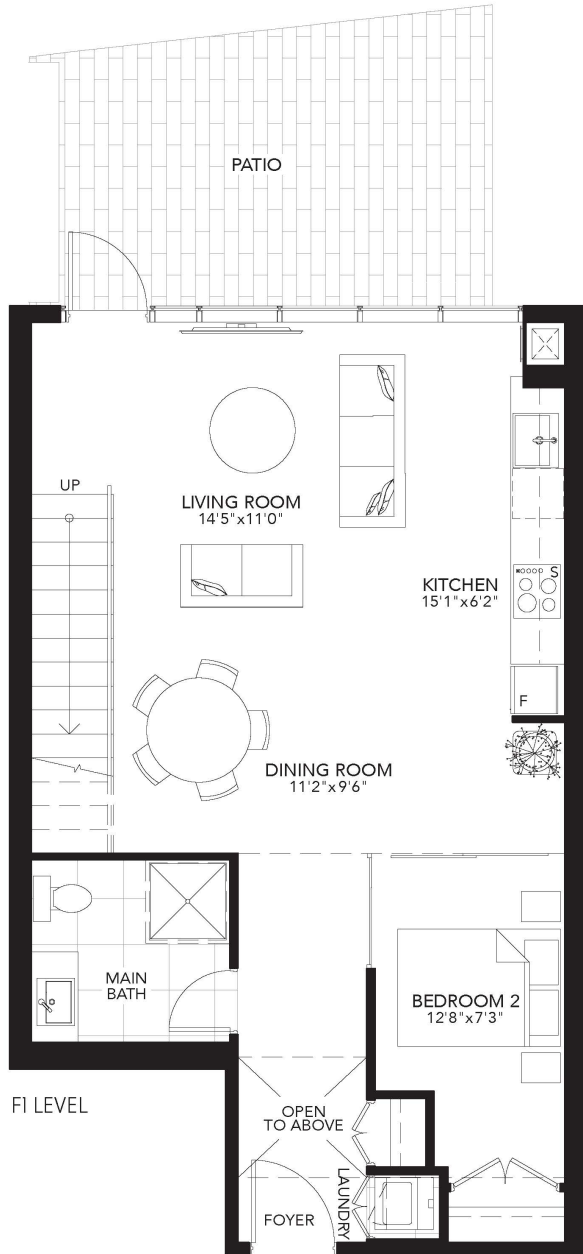

TYPE L2

1046 SQ. FT.

1 LOFT BEDROOM + 1 BEDROOM | 2 BATHROOM

GEMINI
condos

SECTION

MEZZANINE LEVEL

1ST FLOOR
NORTH TOWER

TYPE L7

1035 SQ. FT.

1 LOFT BEDROOM + BEDROOM 2 | 2 BATHROOM

GEMINI
condos

FI LEVEL

MEZZANINE LEVEL

SECTION

1ST FLOOR
NORTH TOWER

TYPE B

672 SQ. FT.

2 BEDROOM | 2 BATHROOM

GEMINI
condos

2ND FLOOR
NORTH TOWER

3RD FLOOR
NORTH TOWER

4TH FLOOR
NORTH TOWER

5TH FLOOR
NORTH TOWER

6TH FLOOR
NORTH TOWER

TYPE D

804 SQ. FT.

2 BEDROOM + DEN | 2 BATHROOM

GEMINI
condos

2ND FLOOR
NORTH TOWER

TYPE A

759 SQ. FT.

2 BEDROOM + OPTIONAL DEN | 2 BATHROOM