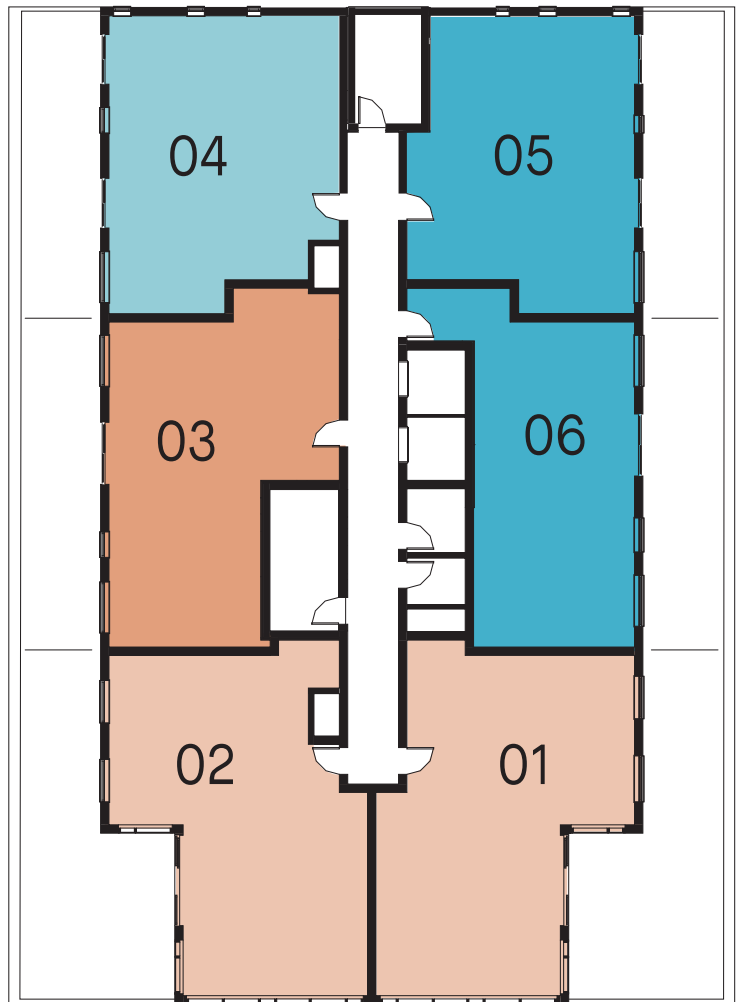

Porta

Keyplate

Floor 3

- 1 Bed + Media, 1 Bath
- 1 Bed, 1 Bath
- Studio, 1 Bath
- 2 Bed, 1 Bath
- 1 Bed + Den, 1 Bath
- 2 Bed, 2 Bath

Porta

Keyplate

Floors 4,5,6

-  1 Bed + Media, 1 Bath
-  2 Bed, 1 Bath
-  1 Bed + 1 Bath
-  2 Bed + Den, 1 Bath
-  2 Bed, 2 Bath

Porta

Keyplate

Floors 7,8,9,10,11

-  1 Bed, 1 Bath
-  1 Bed + Media, 1 Bath
-  1 Bed + Den, 2 Bath
-  1 Bed + Den, 1 Bath
-  2 Bed, 1 Bath
-  2 Bed, 2.5 Bath
-  2 Bed, 2 Bath

Porta

Keyplate

Floor 12

-  2 Bed, 2 Bath
-  2 Bed + Media, 2 Bath
-  2 Bed, 2.5 Bath
-  2 Bed + Den, 2 Bath

Porta

Keyplate

Floor 13

-  3 Bed, 3 Bath
-  3 Bed, 2.5 Bath