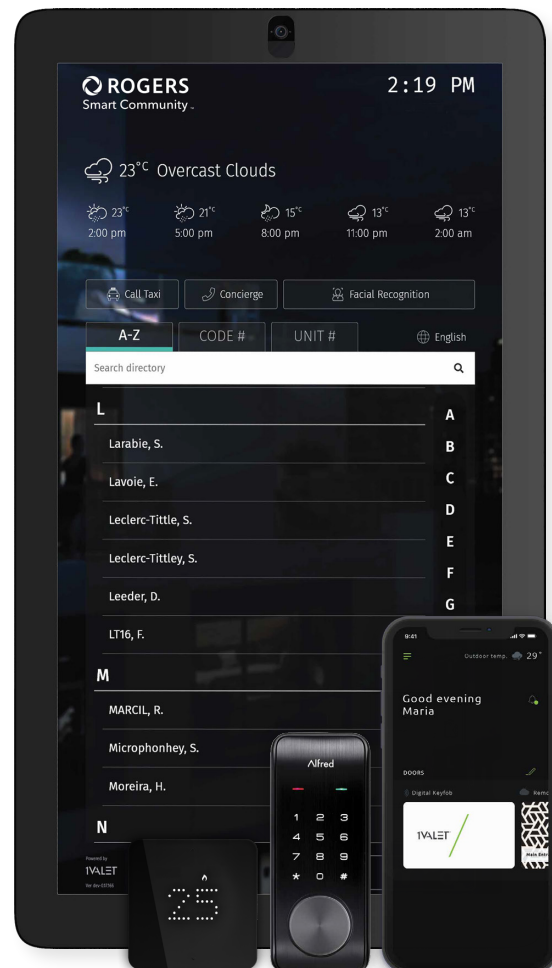

## Parcel Delivery

Never miss another delivery notification. Parcel Scanning Technology lets couriers safely enter the building simply by scanning the parcel, so you can receive your package the first time, every time.

## Facial Recognition Access

Forgot your keys or phone? No problem. Opting in to Facial Recognition entry lets you enter the building at the Entry System with only a smile.

## Guest Video Calling

See who's at the door, before letting them in. Video calling from the Entry System to the resident app.

Rogers is the exclusive telecommunications provider for the 1VALET Smart Building Platform.