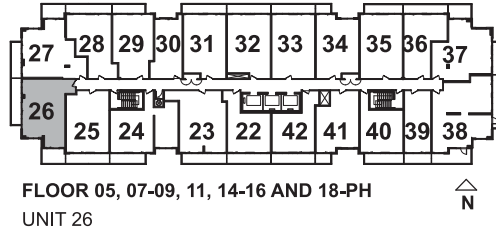

2 BEDROOM

SUITE 35

SUITE AREA: 680 SQ. FT.
BALCONY: 72 SQ. FT.

2 BEDROOM

SUITE 33

SUITE AREA: 689 SQ. FT.
BALCONY: 85 SQ. FT.

2 BEDROOM

SUITE 26