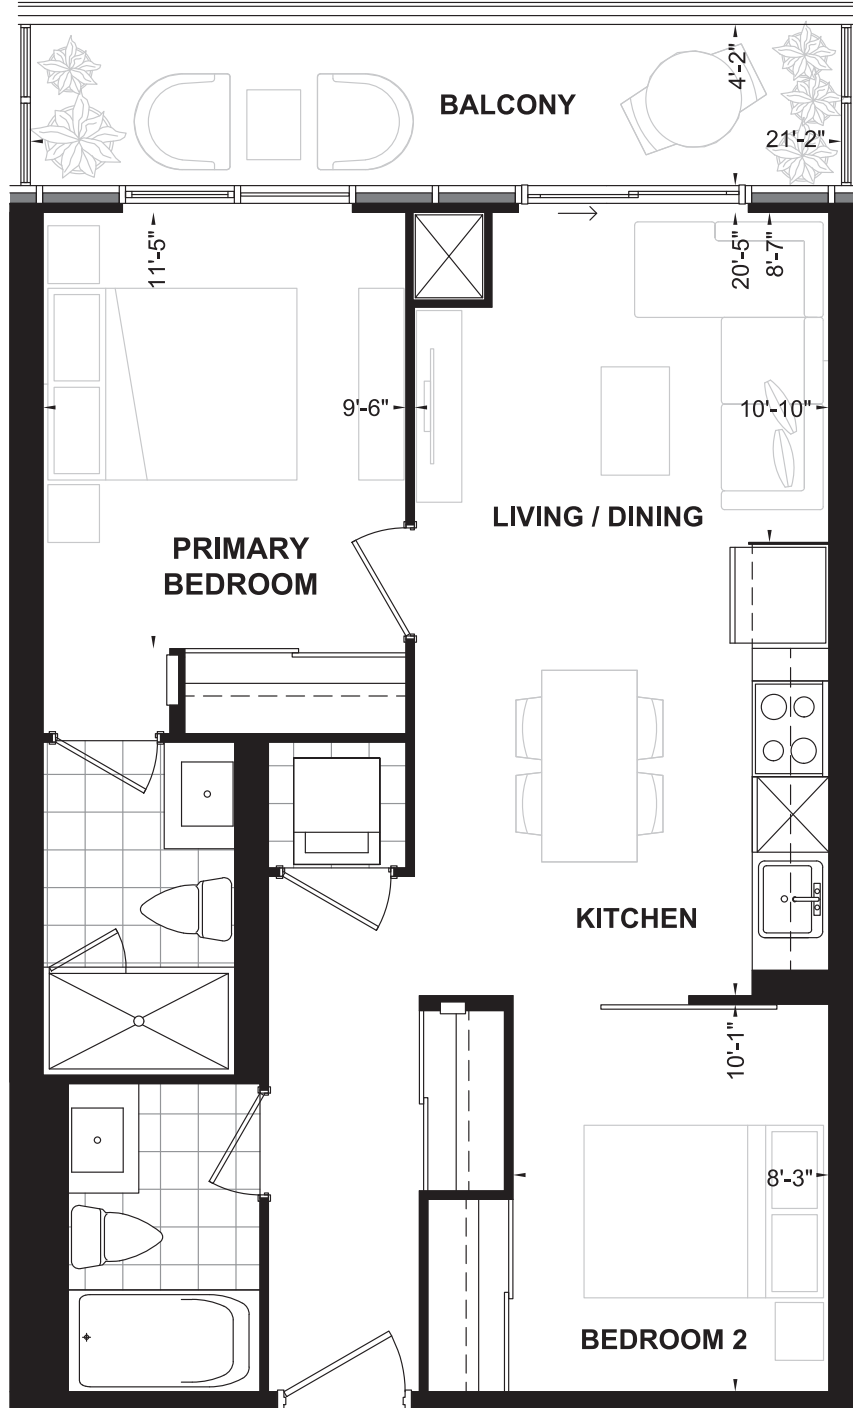

2 BEDROOM

SUITE 33

SUITE AREA: 689 SQ. FT.
BALCONY: 85 SQ. FT.