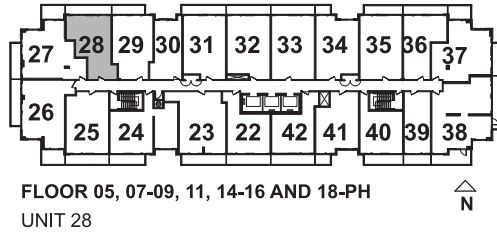

SUITE AREA: 556 SQ. FT.
BALCONY: 269 SQ.FT.

**EXTENT OF BALCONY
AT FLOOR 06, 10,
12 AND 17
120 SQ. FT.**

**EXTENT OF BALCONY
AT FLOOR 04-05, 07-09,
11, 14-16 AND 18-PH**

**1 BEDROOM
+FLEX
SUITE 41**

SUITE AREA: 584 SQ. FT.
BALCONY: 33 SQ. FT.

1 BEDROOM
+FLEX

SUITE 28

SUITE AREA: 588 SQ. FT.
BALCONY: 89 SQ. FT.

**1 BEDROOM
+FLEX
SUITE 29**

SUITE AREA: 610 SQ. FT.
BALCONY: 63 SQ. FT.

1 BEDROOM
+FLEX

SUITE 28

SUITE AREA: 588 SQ. FT.
BALCONY: 89 SQ. FT.

**EXTENT OF BALCONY
AT FLOOR 06, 10,
12 AND 17
110 SQ. FT.**

**EXTENT OF BALCONY
AT FLOOR 04-05, 07-09,
11, 14-16 AND 18-PH**

**1 BEDROOM
+FLEX**

SUITE 34

SUITE AREA: 634 SQ. FT.
BALCONY: 29 SQ. FT.

EXTENT OF BALCONY
AT FLOOR 06, 10,
12 AND 17
84 SQ. FT.