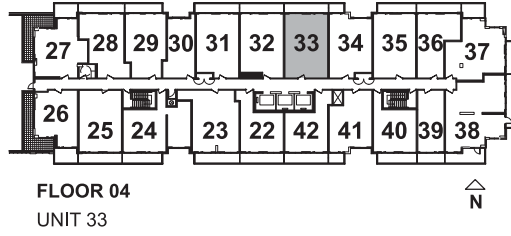

EXTENT OF BALCONY
AT FLOOR 04-05, 07-09,
11, 14-16 AND 18-PH

1 BEDROOM
+FLEX
SUITE 31

SUITE AREA: 659 SQ. FT.
BALCONY: 85 SQ. FT.

2 BEDROOM

SUITE 25

SUITE AREA: 653 SQ. FT.
BALCONY: 94 SQ. FT.

2 BEDROOM

SUITE 32

SUITE AREA: 661 SQ. FT.
BALCONY: 85 SQ. FT.

FLOOR 04
UNIT 425

2 BEDROOM

SUITE 425

SUITE AREA: 664 SQ. FT.
BALCONY: 94 SQ.FT.

EXTENT OF BALCONY
AT FLOOR 06, 10,
12 AND 17
82 SQ. FT.

EXTENT OF BALCONY
AT FLOOR 04-05, 07-09,
11, 14-16 AND 18-PH

2 BEDROOM

SUITE 35

SUITE AREA: 680 SQ. FT.
BALCONY: 72 SQ. FT.

2 BEDROOM

SUITE 33

SUITE AREA: 689 SQ. FT.
BALCONY: 85 SQ. FT.

2 BEDROOM

SUITE 26