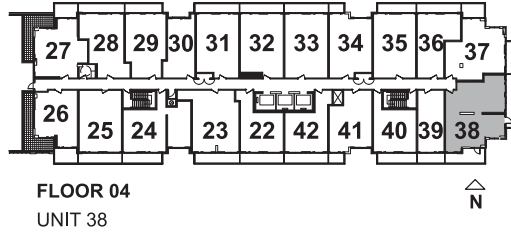

3 BEDROOM

SUITE 38

SUITE AREA: 960 SQ. FT.
BALCONY: 212 SQ. FT.