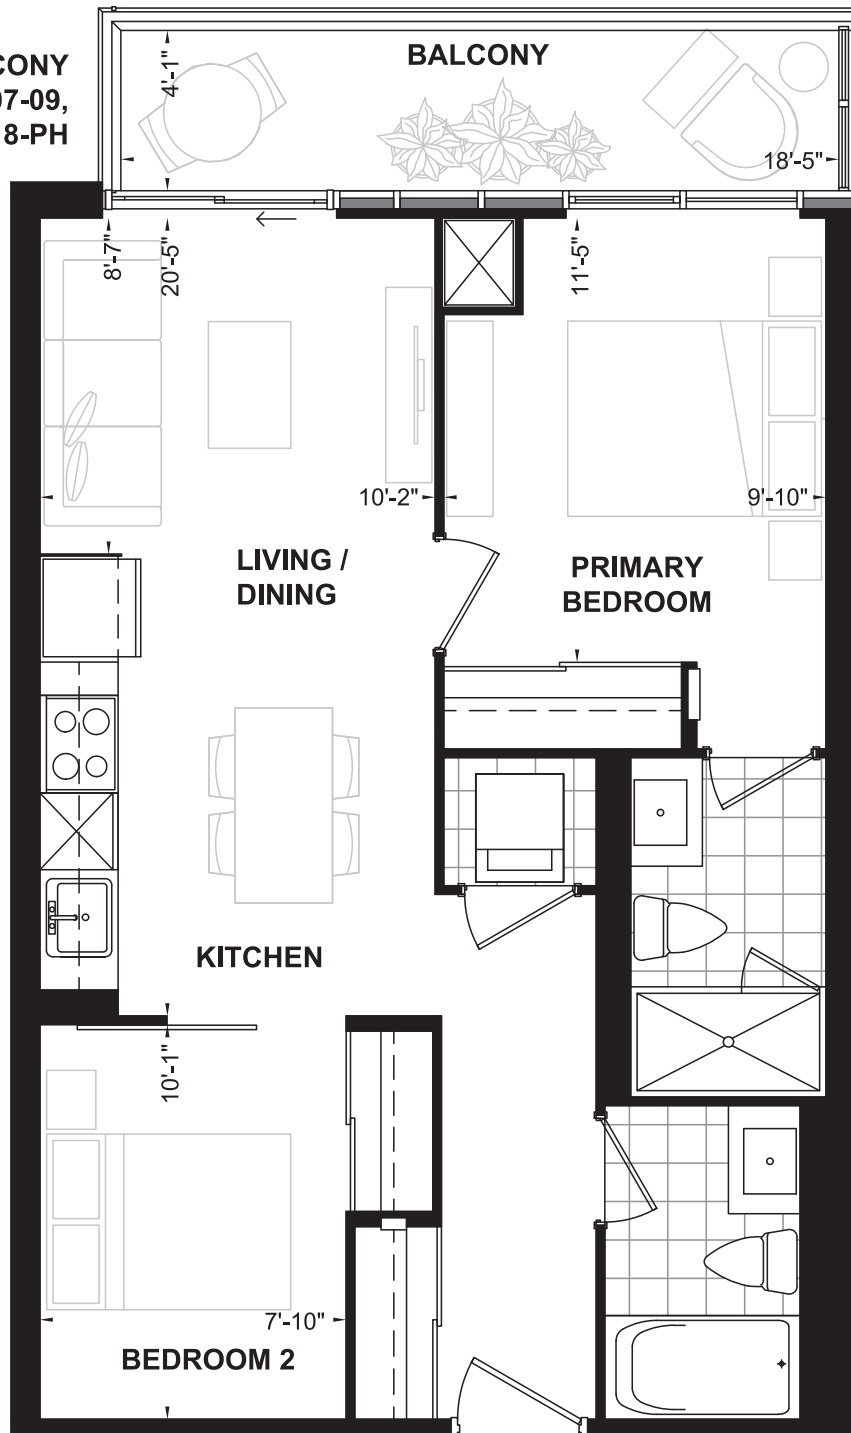

STUDIO

SUITE 39

SUITE AREA: 418 SQ. FT.
BALCONY: 59 SQ. FT.

EXTENT OF BALCONY
AT FLOOR 06, 10,
12 AND 17
78 SQ. FT.

STUDIO

SUITE 30

SUITE AREA: 441 SQ. FT.

EXTENT OF BALCONY AT FLOOR 06, 10, 12 AND 17
95 SQ. FT.

EXTENT OF BALCONY AT FLOOR 04-05, 07-09, 11, 14-16 AND 18-PH

1 BEDROOM

SUITE 40

SUITE AREA: 518 SQ. FT.
BALCONY: 84 SQ. FT.

1 BEDROOM

SUITE 22

SUITE AREA: 536 SQ. FT.
BALCONY: 95 SQ. FT.

1 BEDROOM

SUITE AREA: 556 SQ. FT.
BALCONY: 269 SQ.FT.

**EXTENT OF BALCONY
AT FLOOR 06, 10,
12 AND 17
120 SQ. FT.**

**EXTENT OF BALCONY
AT FLOOR 04-05, 07-09,
11, 14-16 AND 18-PH**

**1 BEDROOM
+FLEX
SUITE 41**

SUITE AREA: 584 SQ. FT.
BALCONY: 33 SQ. FT.

SUITE AREA: 661 SQ. FT.
BALCONY: 85 SQ. FT.

FLOOR 04
UNIT 425

2 BEDROOM

SUITE 425

SUITE AREA: 664 SQ. FT.
BALCONY: 94 SQ.FT.

EXTENT OF BALCONY
AT FLOOR 06, 10,
12 AND 17
82 SQ. FT.

EXTENT OF BALCONY
AT FLOOR 04-05, 07-09,
11, 14-16 AND 18-PH