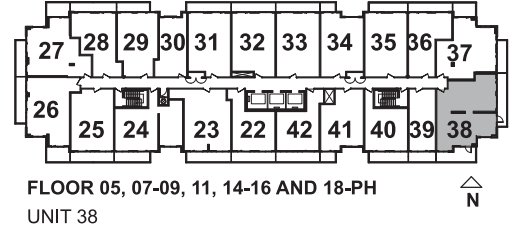

3 BEDROOM

SUITE 38

SUITE AREA: 960 SQ. FT.
BALCONY: 212 SQ. FT.