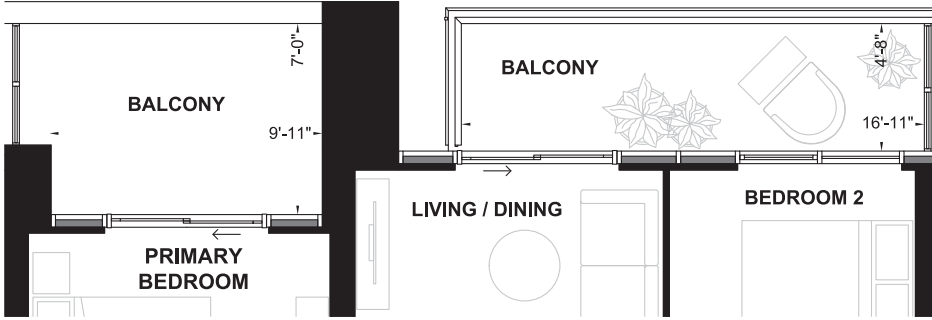

STUDIO

SUITE 39

SUITE AREA: 418 SQ. FT.
BALCONY: 59 SQ. FT.

EXTENT OF BALCONY
AT FLOOR 06, 10,
12 AND 17
78 SQ. FT.

STUDIO

SUITE 30

SUITE AREA: 441 SQ. FT.

EXTENT OF BALCONY AT FLOOR 06, 10, 12 AND 17
95 SQ. FT.

EXTENT OF BALCONY AT FLOOR 04-05, 07-09, 11, 14-16 AND 18-PH

2 BEDROOM

SUITE 23

SUITE AREA: 750 SQ. FT.
BALCONY: 96 SQ. FT.

**EXTENT OF BALCONY
AT FLOOR 06, 10, 12 AND 17
151 SQ. FT.**

**EXTENT OF BALCONY
AT FLOOR 04-05, 07-09,
11, 14-16 AND 18-PH**

2 BEDROOM

SUITE 24

SUITE AREA: 791 SQ. FT.
BALCONY: 76 SQ. FT.

3 BEDROOM

SUITE 38

SUITE AREA: 960 SQ. FT.
BALCONY: 212 SQ. FT.