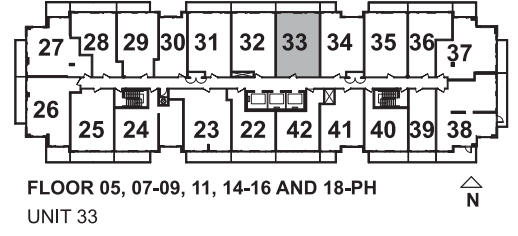

2 BEDROOM

SUITE 33

SUITE AREA: 689 SQ. FT.
BALCONY: 85 SQ. FT.