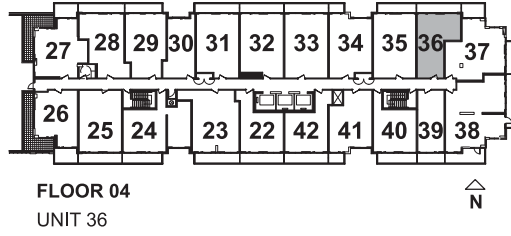

STUDIO

SUITE 39

SUITE AREA: 418 SQ. FT.
BALCONY: 59 SQ. FT.

EXTENT OF BALCONY
AT FLOOR 06, 10,
12 AND 17
78 SQ. FT.

STUDIO

SUITE 30

SUITE AREA: 441 SQ. FT.

EXTENT OF BALCONY AT FLOOR 06, 10, 12 AND 17
95 SQ. FT.

EXTENT OF BALCONY AT FLOOR 04-05, 07-09, 11, 14-16 AND 18-PH

1 BEDROOM

SUITE 40

SUITE AREA: 518 SQ. FT.
BALCONY: 84 SQ. FT.

1 BEDROOM

SUITE 22

SUITE AREA: 536 SQ. FT.
BALCONY: 95 SQ. FT.

1 BEDROOM

SUITE 42

SUITE AREA: 542 SQ. FT.
BALCONY: 95 SQ. FT.

1 BEDROOM

SUITE 36

SUITE AREA: 548 SQ. FT.
BALCONY: 84 SQ. FT.

FLOOR 04
UNIT 426

1 BEDROOM
+FLEX

SUITE 426

SUITE AREA: 556 SQ. FT.
BALCONY: 269 SQ.FT.

**EXTENT OF BALCONY
AT FLOOR 06, 10,
12 AND 17
120 SQ. FT.**

**EXTENT OF BALCONY
AT FLOOR 04-05, 07-09,
11, 14-16 AND 18-PH**

**1 BEDROOM
+FLEX
SUITE 41**

SUITE AREA: 584 SQ. FT.
BALCONY: 33 SQ. FT.