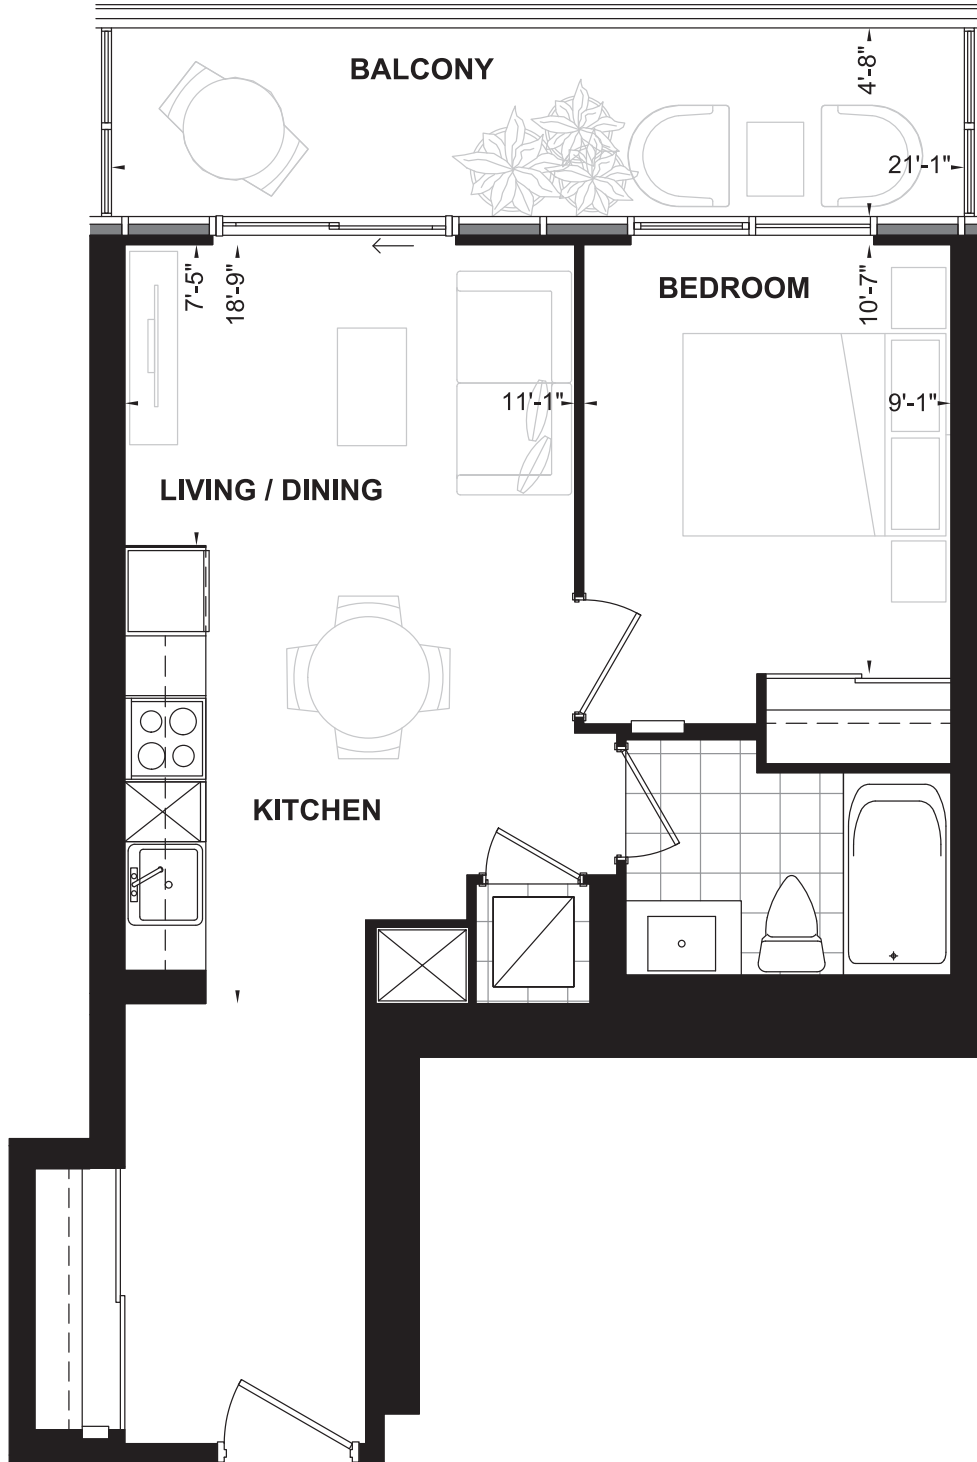

STUDIO

SUITE 39

SUITE AREA: 418 SQ. FT.
BALCONY: 59 SQ. FT.

EXTENT OF BALCONY
AT FLOOR 06, 10,
12 AND 17
78 SQ. FT.

STUDIO

SUITE 30

SUITE AREA: 441 SQ. FT.

EXTENT OF BALCONY AT FLOOR 06, 10, 12 AND 17
95 SQ. FT.

EXTENT OF BALCONY AT FLOOR 04-05, 07-09, 11, 14-16 AND 18-PH

1 BEDROOM

SUITE 40

SUITE AREA: 518 SQ. FT.
BALCONY: 84 SQ. FT.

1 BEDROOM

SUITE 22

SUITE AREA: 536 SQ. FT.
BALCONY: 95 SQ. FT.

1 BEDROOM

SUITE 42

SUITE AREA: 542 SQ. FT.
BALCONY: 95 SQ. FT.

1 BEDROOM

SUITE 36

SUITE AREA: 548 SQ. FT.
BALCONY: 84 SQ. FT.

FLOOR 04
UNIT 426

1 BEDROOM
+FLEX

SUITE 426

SUITE AREA: 556 SQ. FT.
BALCONY: 269 SQ.FT.

**EXTENT OF BALCONY
AT FLOOR 06, 10,
12 AND 17
120 SQ. FT.**

**EXTENT OF BALCONY
AT FLOOR 04-05, 07-09,
11, 14-16 AND 18-PH**

**1 BEDROOM
+FLEX
SUITE 41**

SUITE AREA: 584 SQ. FT.
BALCONY: 33 SQ. FT.