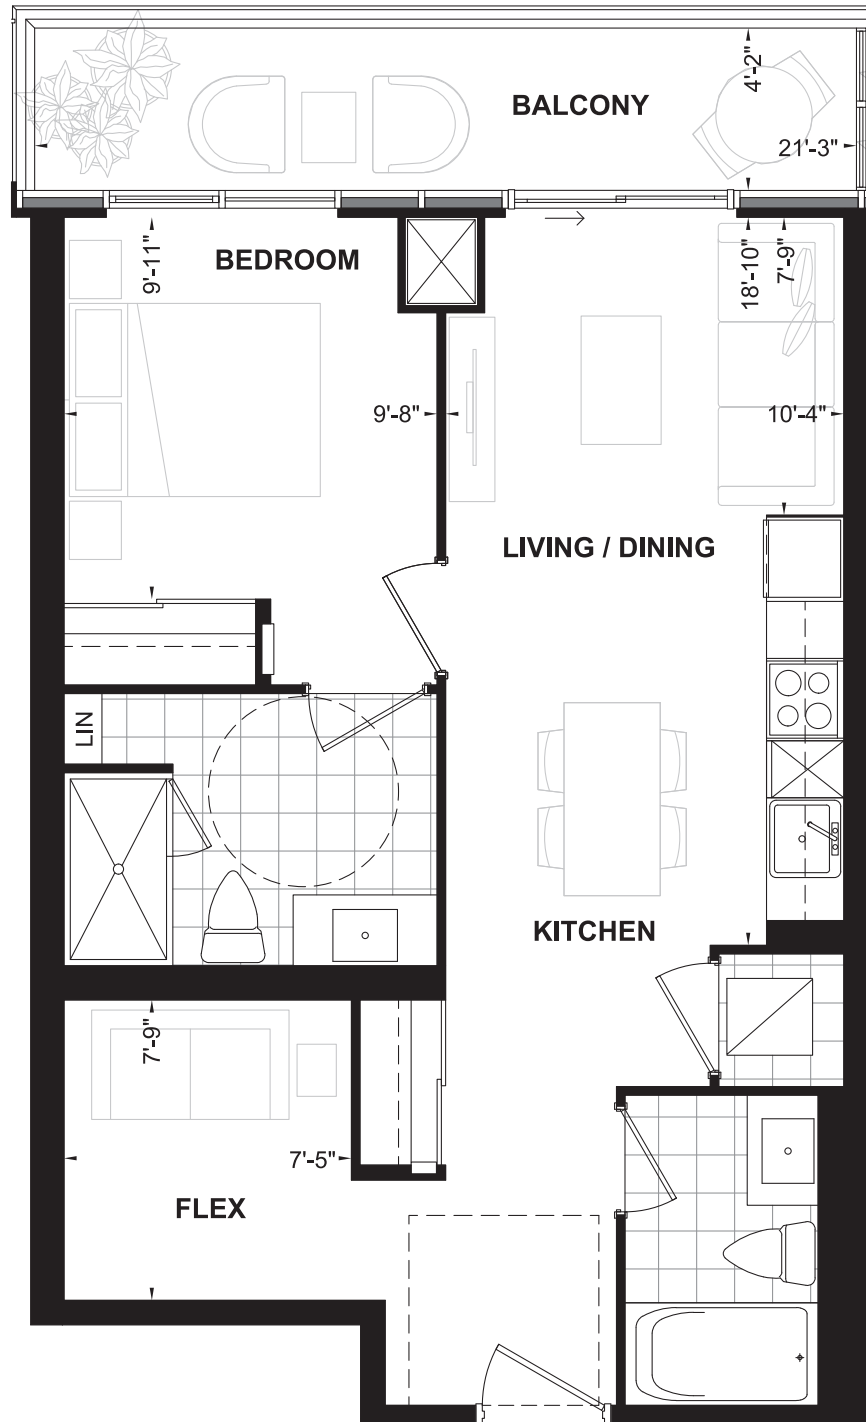

STUDIO

SUITE 39

SUITE AREA: 418 SQ. FT.
BALCONY: 59 SQ. FT.

EXTENT OF BALCONY
AT FLOOR 06, 10,
12 AND 17
78 SQ. FT.

STUDIO

SUITE 30

SUITE AREA: 441 SQ. FT.

EXTENT OF BALCONY AT FLOOR 06, 10, 12 AND 17
95 SQ. FT.

1 BEDROOM
+FLEX

SUITE 28

SUITE AREA: 588 SQ. FT.
BALCONY: 89 SQ. FT.

**1 BEDROOM
+FLEX
SUITE 29**

SUITE AREA: 610 SQ. FT.
BALCONY: 63 SQ. FT.

1 BEDROOM
+FLEX

SUITE 28

SUITE AREA: 588 SQ. FT.
BALCONY: 89 SQ. FT.

**EXTENT OF BALCONY
AT FLOOR 06, 10,
12 AND 17
110 SQ. FT.**

**EXTENT OF BALCONY
AT FLOOR 04-05, 07-09,
11, 14-16 AND 18-PH**

**1 BEDROOM
+FLEX**

SUITE 34

SUITE AREA: 634 SQ. FT.
BALCONY: 29 SQ. FT.

EXTENT OF BALCONY
AT FLOOR 06, 10,
12 AND 17
84 SQ. FT.

EXTENT OF BALCONY
AT FLOOR 04-05, 07-09,
11, 14-16 AND 18-PH

1 BEDROOM
+FLEX
SUITE 31

SUITE AREA: 659 SQ. FT.
BALCONY: 85 SQ. FT.

2 BEDROOM

SUITE 25

SUITE AREA: 653 SQ. FT.
BALCONY: 94 SQ. FT.

2 BEDROOM

SUITE 32