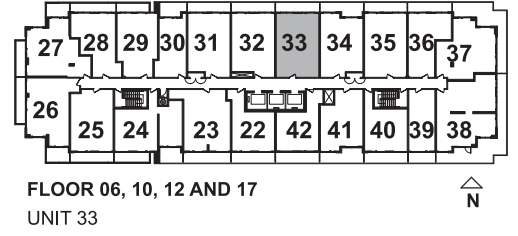

2 BEDROOM

SUITE 33

SUITE AREA: 689 SQ. FT.
BALCONY: 85 SQ. FT.