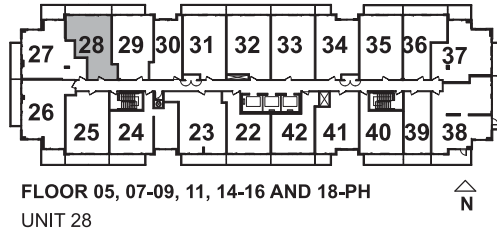

STUDIO

SUITE 39

SUITE AREA: 418 SQ. FT.
BALCONY: 59 SQ. FT.

EXTENT OF BALCONY
AT FLOOR 06, 10,
12 AND 17
78 SQ. FT.

STUDIO

SUITE 30

SUITE AREA: 441 SQ. FT.

EXTENT OF BALCONY AT FLOOR 06, 10, 12 AND 17
95 SQ. FT.

SUITE 42

SUITE AREA: 542 SQ. FT.
BALCONY: 95 SQ. FT.

1 BEDROOM

SUITE 36

SUITE AREA: 548 SQ. FT.
BALCONY: 84 SQ. FT.

FLOOR 04
UNIT 426

1 BEDROOM
+FLEX

SUITE 426

SUITE AREA: 556 SQ. FT.
BALCONY: 269 SQ.FT.

**EXTENT OF BALCONY
AT FLOOR 06, 10,
12 AND 17
120 SQ. FT.**

**EXTENT OF BALCONY
AT FLOOR 04-05, 07-09,
11, 14-16 AND 18-PH**

**1 BEDROOM
+FLEX
SUITE 41**

SUITE AREA: 584 SQ. FT.
BALCONY: 33 SQ. FT.

1 BEDROOM
+FLEX

SUITE 28

SUITE AREA: 588 SQ. FT.
BALCONY: 89 SQ. FT.

**1 BEDROOM
+FLEX
SUITE 29**

SUITE AREA: 610 SQ. FT.
BALCONY: 63 SQ. FT.

1 BEDROOM
+FLEX

SUITE 28

SUITE AREA: 588 SQ. FT.
BALCONY: 89 SQ. FT.