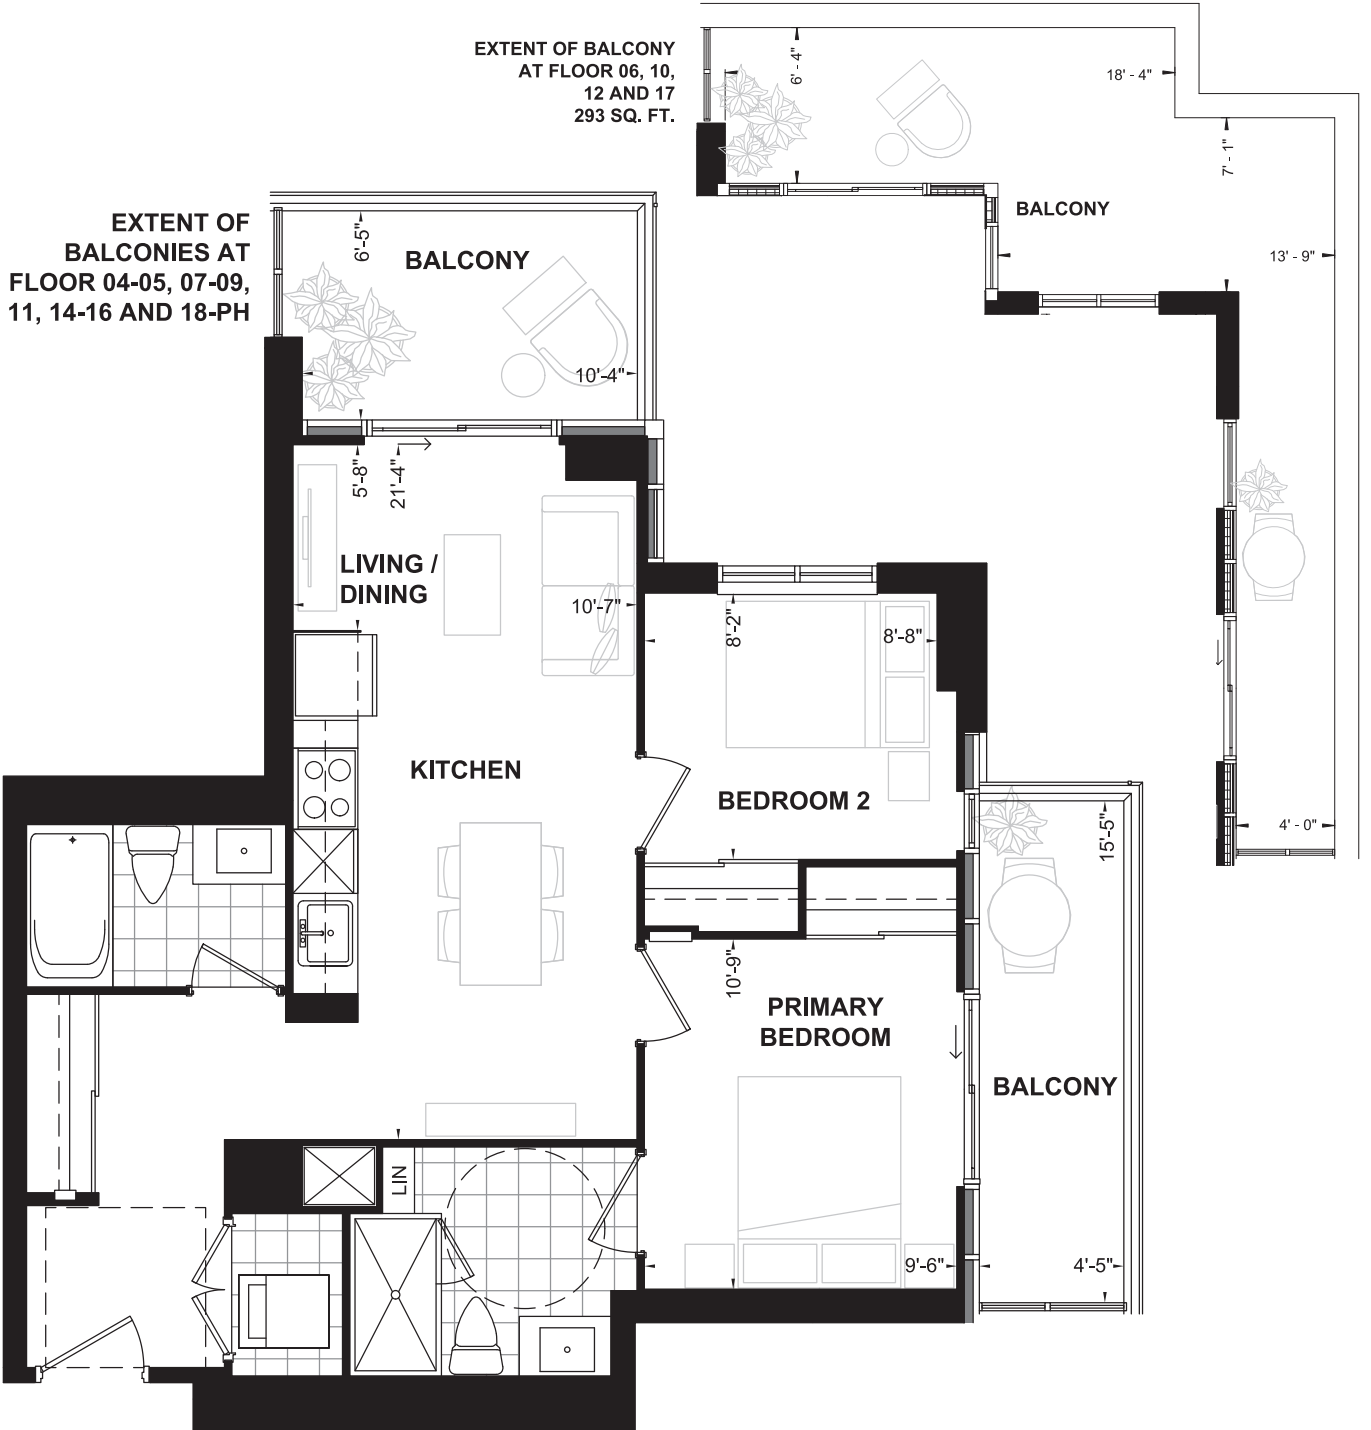

STUDIO

SUITE 39

SUITE AREA: 418 SQ. FT.
BALCONY: 59 SQ. FT.

EXTENT OF BALCONY
AT FLOOR 06, 10,
12 AND 17
78 SQ. FT.

STUDIO

SUITE 30

SUITE AREA: 441 SQ. FT.

EXTENT OF BALCONY AT FLOOR 06, 10, 12 AND 17
95 SQ. FT.

2 BEDROOM

SUITE 35

SUITE AREA: 680 SQ. FT.
BALCONY: 72 SQ. FT.

2 BEDROOM

SUITE 33

SUITE AREA: 689 SQ. FT.
BALCONY: 85 SQ. FT.

2 BEDROOM

SUITE 26

SUITE AREA: 717 SQ. FT.
BALCONY: 176 SQ. FT.

2 BEDROOM

SUITE 27

SUITE AREA: 729 SQ. FT.
BALCONY: 148 SQ. FT.

2 BEDROOM

SUITE 37

SUITE AREA: 737 SQ. FT.
BALCONY: 135 SQ. FT.

EXTENT OF BALCONY AT FLOOR 06, 10, 12 AND 17
103 SQ. FT.