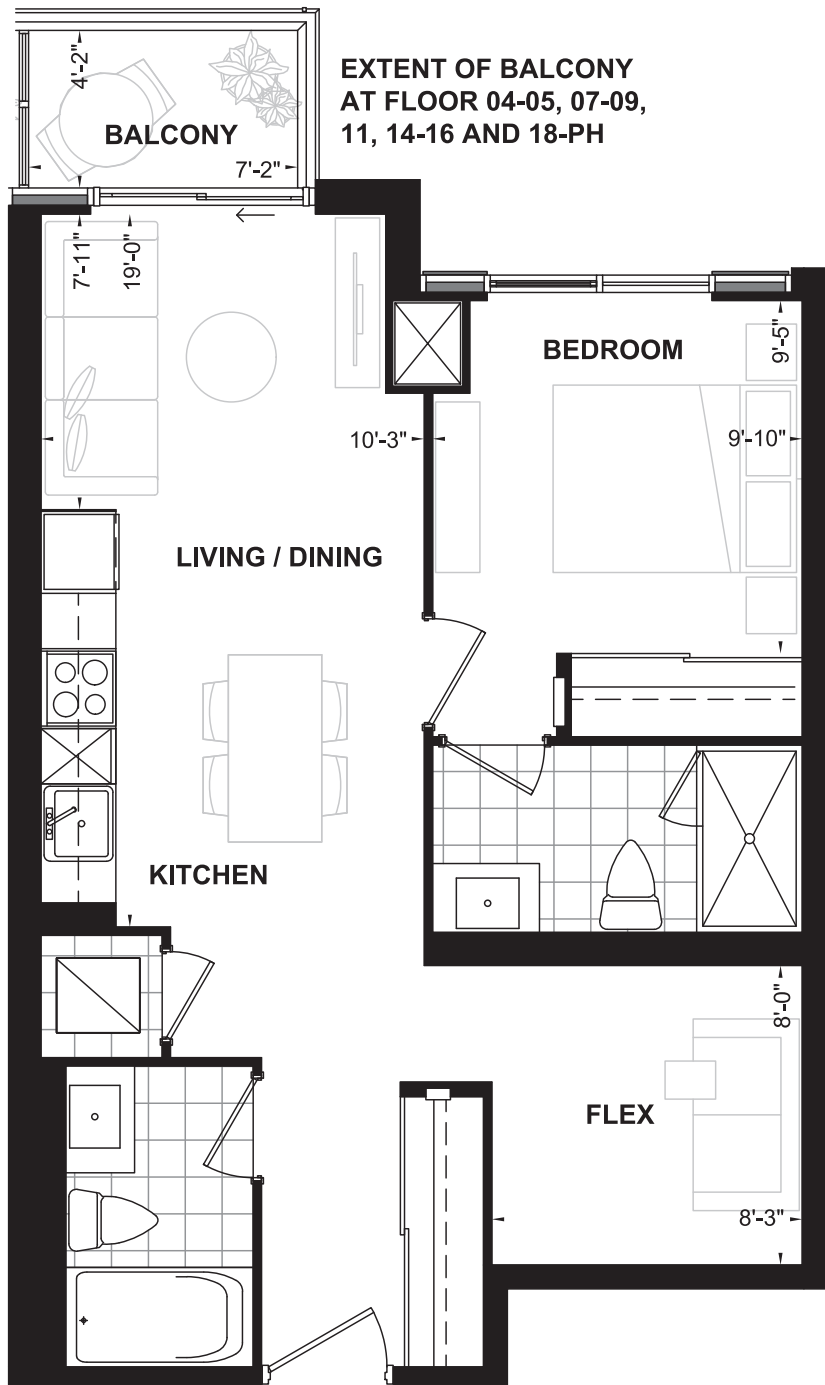

STUDIO

SUITE 39

SUITE AREA: 418 SQ. FT.
BALCONY: 59 SQ. FT.

EXTENT OF BALCONY
AT FLOOR 06, 10,
12 AND 17
78 SQ. FT.

STUDIO

SUITE 30

SUITE AREA: 441 SQ. FT.

EXTENT OF BALCONY AT FLOOR 06, 10, 12 AND 17
95 SQ. FT.

SUITE AREA: 556 SQ. FT.
BALCONY: 269 SQ.FT.

**EXTENT OF BALCONY
AT FLOOR 06, 10,
12 AND 17
120 SQ. FT.**

**EXTENT OF BALCONY
AT FLOOR 04-05, 07-09,
11, 14-16 AND 18-PH**

**1 BEDROOM
+FLEX
SUITE 41**

SUITE AREA: 584 SQ. FT.
BALCONY: 33 SQ. FT.

1 BEDROOM
+FLEX

SUITE 28

SUITE AREA: 588 SQ. FT.
BALCONY: 89 SQ. FT.

**1 BEDROOM
+FLEX
SUITE 29**

SUITE AREA: 610 SQ. FT.
BALCONY: 63 SQ. FT.

1 BEDROOM
+FLEX

SUITE 28

SUITE AREA: 588 SQ. FT.
BALCONY: 89 SQ. FT.

**EXTENT OF BALCONY
AT FLOOR 06, 10,
12 AND 17
110 SQ. FT.**

**EXTENT OF BALCONY
AT FLOOR 04-05, 07-09,
11, 14-16 AND 18-PH**

**1 BEDROOM
+FLEX**

SUITE 34

SUITE AREA: 634 SQ. FT.
BALCONY: 29 SQ. FT.

EXTENT OF BALCONY
AT FLOOR 06, 10,
12 AND 17
84 SQ. FT.