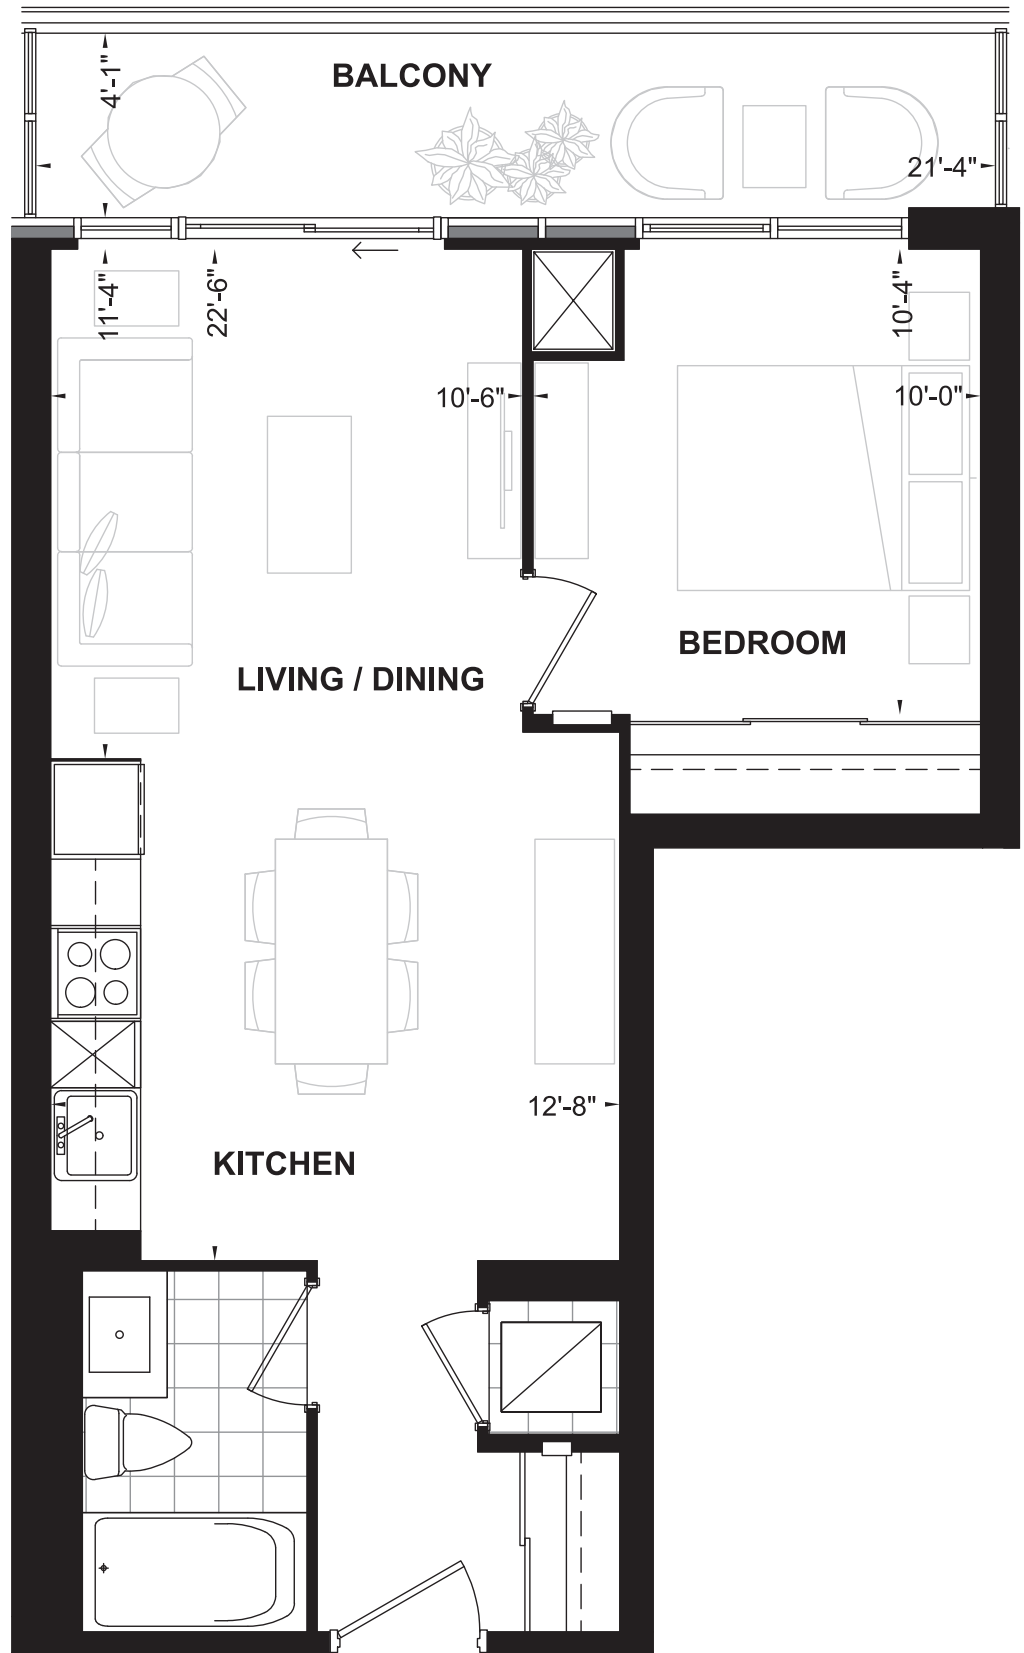

STUDIO

SUITE 39

SUITE AREA: 418 SQ. FT.
BALCONY: 59 SQ. FT.

EXTENT OF BALCONY
AT FLOOR 06, 10,
12 AND 17
78 SQ. FT.

STUDIO

SUITE 30

SUITE AREA: 441 SQ. FT.

EXTENT OF BALCONY AT FLOOR 06, 10, 12 AND 17
95 SQ. FT.

EXTENT OF BALCONY AT FLOOR 04-05, 07-09, 11, 14-16 AND 18-PH

1 BEDROOM

SUITE 40

SUITE AREA: 518 SQ. FT.
BALCONY: 84 SQ. FT.

1 BEDROOM

SUITE 22

SUITE AREA: 536 SQ. FT.
BALCONY: 95 SQ. FT.

1 BEDROOM

SUITE 42

SUITE AREA: 542 SQ. FT.
BALCONY: 95 SQ. FT.

1 BEDROOM

SUITE 36

SUITE AREA: 548 SQ. FT.
BALCONY: 84 SQ. FT.

FLOOR 04
UNIT 426

1 BEDROOM
+FLEX

SUITE 426

SUITE AREA: 556 SQ. FT.
BALCONY: 269 SQ.FT.

**EXTENT OF BALCONY
AT FLOOR 06, 10,
12 AND 17
120 SQ. FT.**

**EXTENT OF BALCONY
AT FLOOR 04-05, 07-09,
11, 14-16 AND 18-PH**

**1 BEDROOM
+FLEX
SUITE 41**

SUITE AREA: 584 SQ. FT.
BALCONY: 33 SQ. FT.