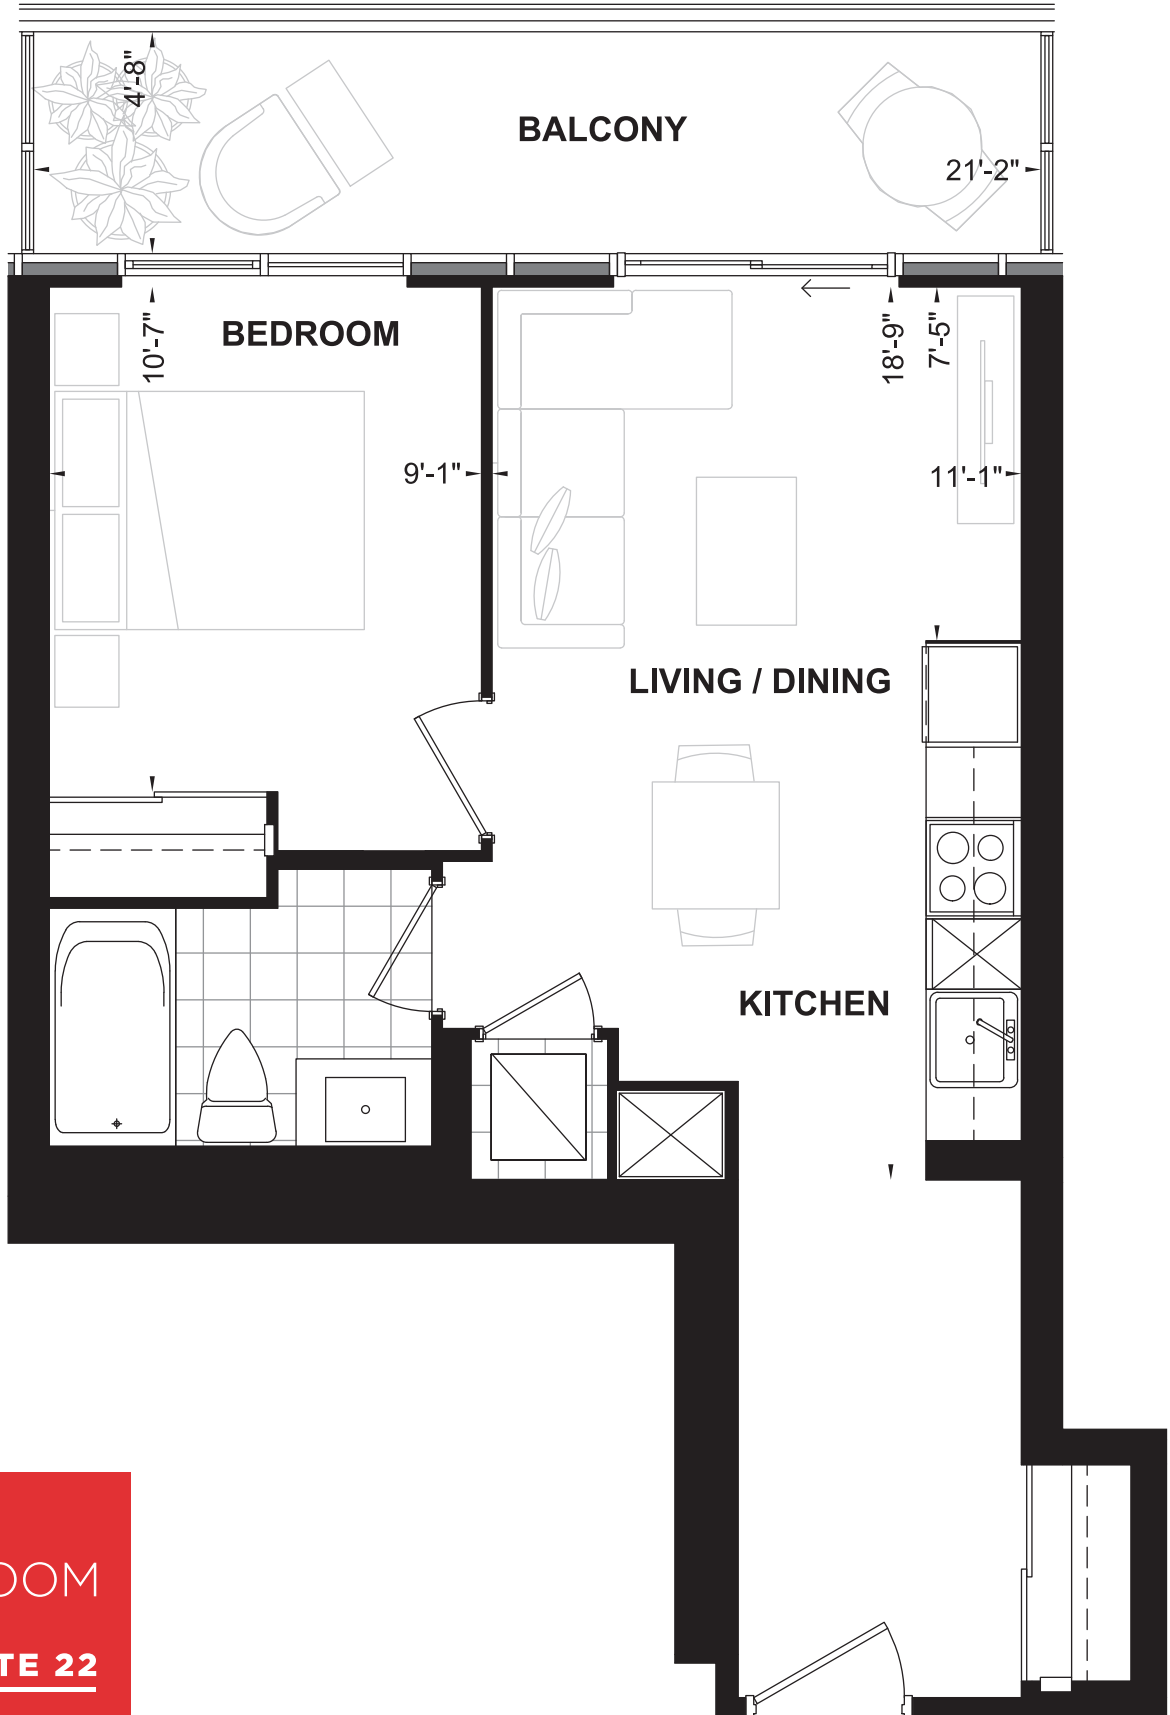

STUDIO

SUITE 39

SUITE AREA: 418 SQ. FT.
BALCONY: 59 SQ. FT.

EXTENT OF BALCONY
AT FLOOR 06, 10,
12 AND 17
78 SQ. FT.

STUDIO

SUITE 30

SUITE AREA: 441 SQ. FT.

EXTENT OF BALCONY AT FLOOR 06, 10, 12 AND 17
95 SQ. FT.

EXTENT OF BALCONY AT FLOOR 04-05, 07-09, 11, 14-16 AND 18-PH

1 BEDROOM

SUITE 40

SUITE AREA: 518 SQ. FT.
BALCONY: 84 SQ. FT.

1 BEDROOM

SUITE 22

SUITE AREA: 536 SQ. FT.
BALCONY: 95 SQ. FT.

1 BEDROOM

SUITE 42

SUITE AREA: 542 SQ. FT.
BALCONY: 95 SQ. FT.

1 BEDROOM

SUITE 36

SUITE AREA: 548 SQ. FT.
BALCONY: 84 SQ. FT.

FLOOR 04
UNIT 426

1 BEDROOM
+FLEX

SUITE 426

SUITE AREA: 556 SQ. FT.
BALCONY: 269 SQ.FT.

**EXTENT OF BALCONY
AT FLOOR 06, 10,
12 AND 17
120 SQ. FT.**

**EXTENT OF BALCONY
AT FLOOR 04-05, 07-09,
11, 14-16 AND 18-PH**

**1 BEDROOM
+FLEX
SUITE 41**

SUITE AREA: 584 SQ. FT.
BALCONY: 33 SQ. FT.