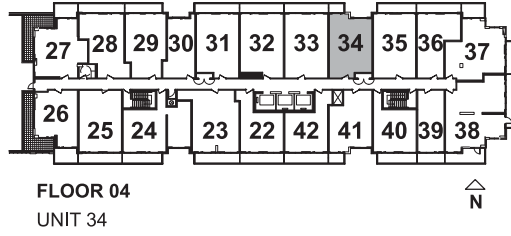

SUITE AREA: 556 SQ. FT.
BALCONY: 269 SQ.FT.

**EXTENT OF BALCONY
AT FLOOR 06, 10,
12 AND 17
120 SQ. FT.**

**EXTENT OF BALCONY
AT FLOOR 04-05, 07-09,
11, 14-16 AND 18-PH**

**1 BEDROOM
+FLEX
SUITE 41**

SUITE AREA: 584 SQ. FT.
BALCONY: 33 SQ. FT.

1 BEDROOM
+FLEX

SUITE 28

SUITE AREA: 588 SQ. FT.
BALCONY: 89 SQ. FT.

**1 BEDROOM
+FLEX
SUITE 29**

SUITE AREA: 610 SQ. FT.
BALCONY: 63 SQ. FT.

1 BEDROOM
+FLEX

SUITE 28

SUITE AREA: 588 SQ. FT.
BALCONY: 89 SQ. FT.

**EXTENT OF BALCONY
AT FLOOR 06, 10,
12 AND 17
110 SQ. FT.**

**EXTENT OF BALCONY
AT FLOOR 04-05, 07-09,
11, 14-16 AND 18-PH**

**1 BEDROOM
+FLEX**

SUITE 34

SUITE AREA: 634 SQ. FT.
BALCONY: 29 SQ. FT.

EXTENT OF BALCONY
AT FLOOR 06, 10,
12 AND 17
84 SQ. FT.