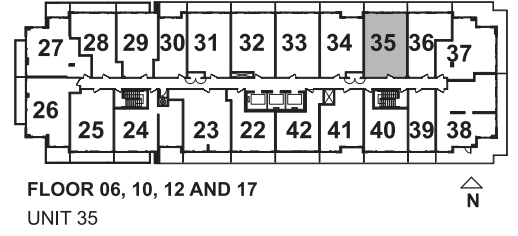

EXTENT OF BALCONY
AT FLOOR 04-05, 07-09,
11, 14-16 AND 18-PH

1 BEDROOM
+FLEX
SUITE 31

SUITE AREA: 659 SQ. FT.
BALCONY: 85 SQ. FT.

2 BEDROOM

SUITE 25

SUITE AREA: 653 SQ. FT.
BALCONY: 94 SQ. FT.

2 BEDROOM

SUITE 32

SUITE AREA: 661 SQ. FT.
BALCONY: 85 SQ. FT.

FLOOR 04
UNIT 425

2 BEDROOM

SUITE 425

SUITE AREA: 664 SQ. FT.
BALCONY: 94 SQ.FT.

EXTENT OF BALCONY
AT FLOOR 06, 10,
12 AND 17
82 SQ. FT.

EXTENT OF BALCONY
AT FLOOR 04-05, 07-09,
11, 14-16 AND 18-PH