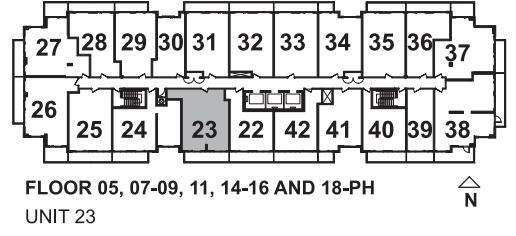

SUITE AREA: 717 SQ. FT.
BALCONY: 176 SQ. FT.

2 BEDROOM

SUITE 27

SUITE AREA: 729 SQ. FT.
BALCONY: 148 SQ. FT.

2 BEDROOM

SUITE 37

SUITE AREA: 737 SQ. FT.
BALCONY: 135 SQ. FT.

EXTENT OF BALCONY AT FLOOR 06, 10, 12 AND 17
103 SQ. FT.