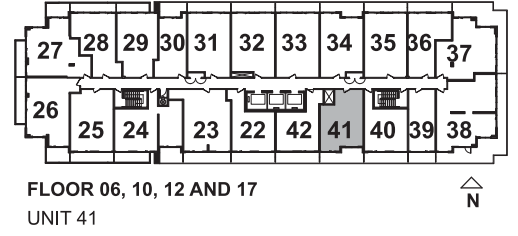

EXTENT OF BALCONY AT FLOOR 04-05, 07-09, 11, 14-16 AND 18-PH

1 BEDROOM

SUITE 40

SUITE AREA: 518 SQ. FT.
BALCONY: 84 SQ. FT.

1 BEDROOM

SUITE 22

SUITE AREA: 536 SQ. FT.
BALCONY: 95 SQ. FT.

1 BEDROOM

SUITE 42

SUITE AREA: 542 SQ. FT.
BALCONY: 95 SQ. FT.

1 BEDROOM

SUITE 36

SUITE AREA: 548 SQ. FT.
BALCONY: 84 SQ. FT.

FLOOR 04
UNIT 426

1 BEDROOM
+FLEX

SUITE 426

SUITE AREA: 556 SQ. FT.
BALCONY: 269 SQ.FT.

**EXTENT OF BALCONY
AT FLOOR 06, 10,
12 AND 17
120 SQ. FT.**

**EXTENT OF BALCONY
AT FLOOR 04-05, 07-09,
11, 14-16 AND 18-PH**

**1 BEDROOM
+FLEX
SUITE 41**

SUITE AREA: 584 SQ. FT.
BALCONY: 33 SQ. FT.

1 BEDROOM
+FLEX

SUITE 28

SUITE AREA: 588 SQ. FT.
BALCONY: 89 SQ. FT.

**1 BEDROOM
+FLEX
SUITE 29**

SUITE AREA: 610 SQ. FT.
BALCONY: 63 SQ. FT.

1 BEDROOM
+FLEX

SUITE 28

SUITE AREA: 588 SQ. FT.
BALCONY: 89 SQ. FT.