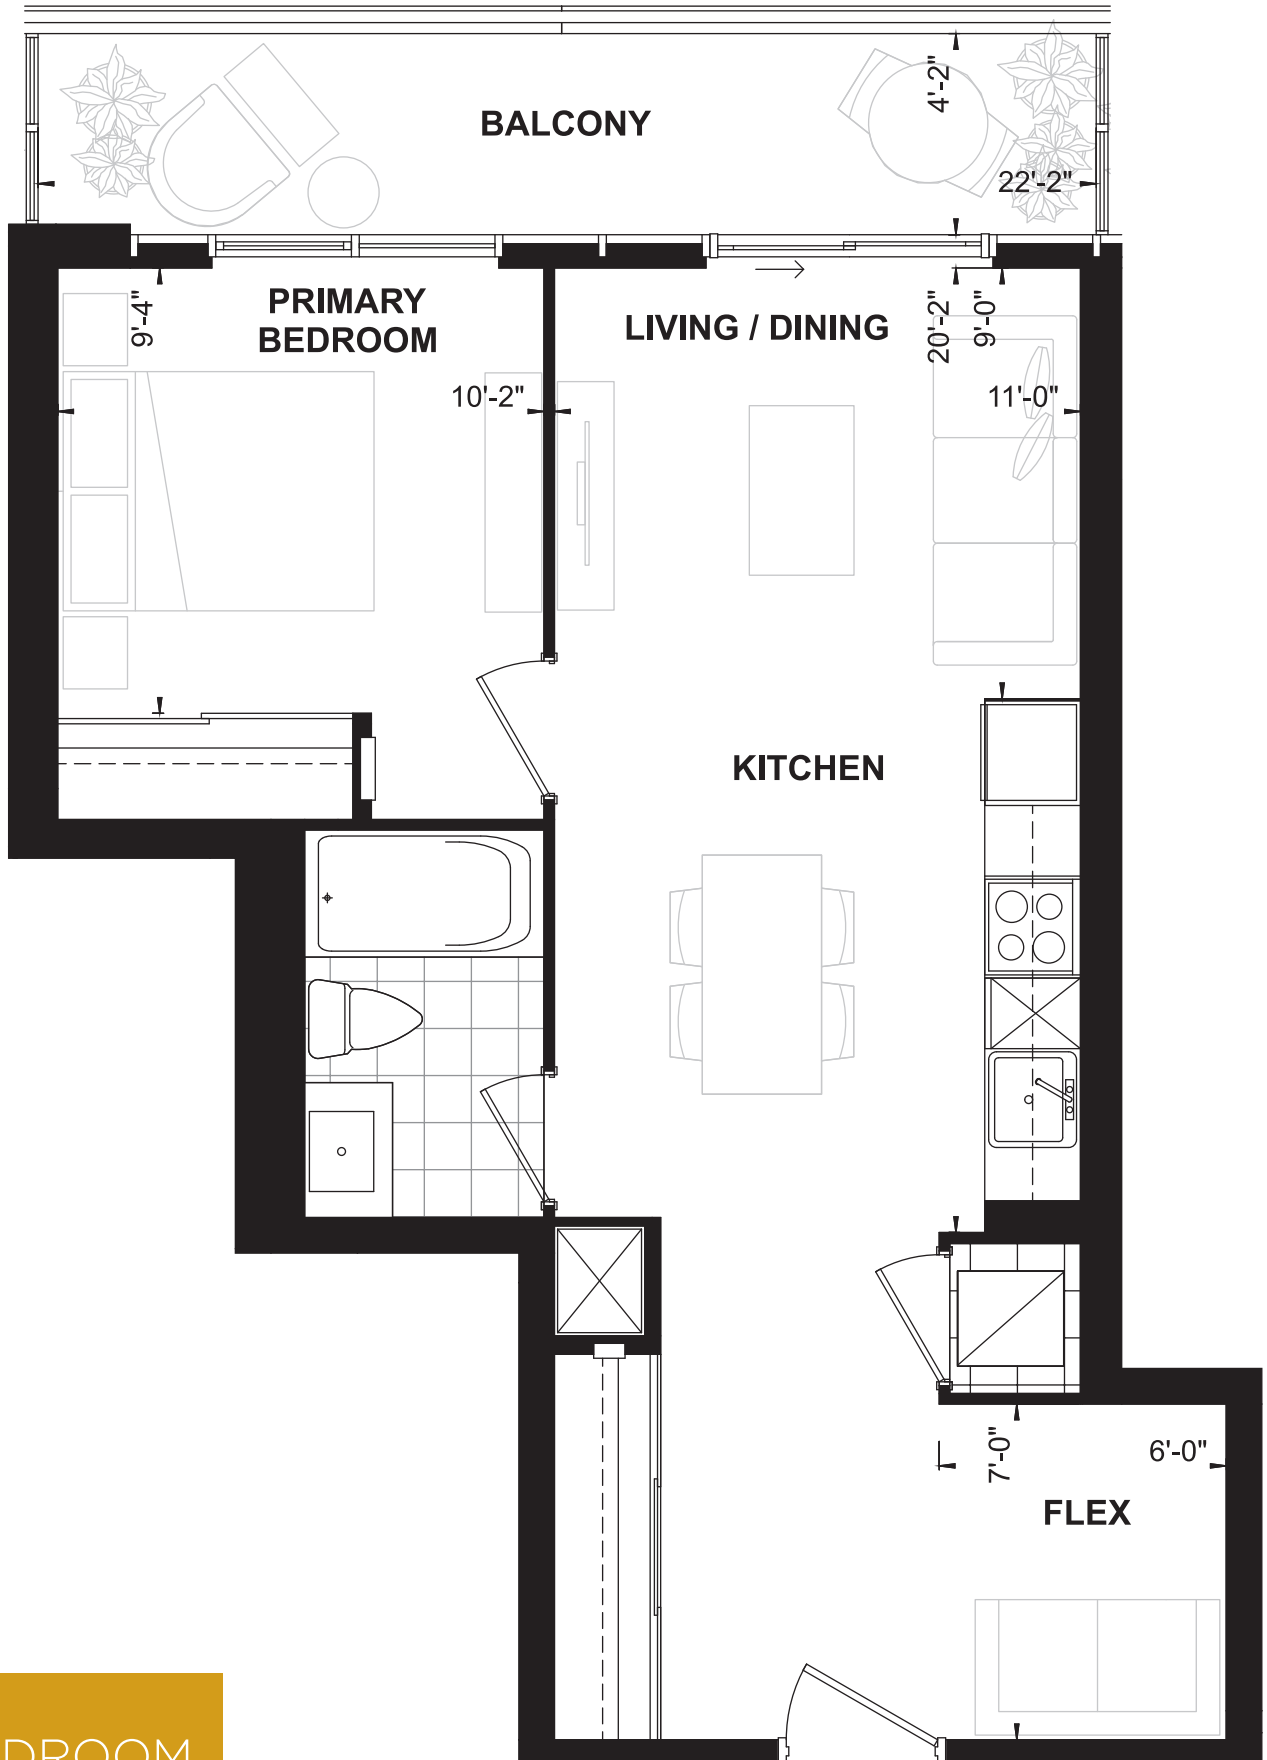

EXTENT OF BALCONY AT FLOOR 04-05, 07-09, 11, 14-16 AND 18-PH

1 BEDROOM

SUITE 40

SUITE AREA: 518 SQ. FT.
BALCONY: 84 SQ. FT.

1 BEDROOM

SUITE 22

SUITE AREA: 536 SQ. FT.
BALCONY: 95 SQ. FT.

1 BEDROOM

SUITE AREA: 556 SQ. FT.
BALCONY: 269 SQ.FT.

**EXTENT OF BALCONY
AT FLOOR 06, 10,
12 AND 17
120 SQ. FT.**

**EXTENT OF BALCONY
AT FLOOR 04-05, 07-09,
11, 14-16 AND 18-PH**

**1 BEDROOM
+FLEX
SUITE 41**

SUITE AREA: 584 SQ. FT.
BALCONY: 33 SQ. FT.

1 BEDROOM
+FLEX

SUITE 28

SUITE AREA: 588 SQ. FT.
BALCONY: 89 SQ. FT.

**1 BEDROOM
+FLEX
SUITE 29**

SUITE AREA: 610 SQ. FT.
BALCONY: 63 SQ. FT.

1 BEDROOM
+FLEX

SUITE 28

SUITE AREA: 588 SQ. FT.
BALCONY: 89 SQ. FT.

**EXTENT OF BALCONY
AT FLOOR 06, 10,
12 AND 17
110 SQ. FT.**

**EXTENT OF BALCONY
AT FLOOR 04-05, 07-09,
11, 14-16 AND 18-PH**

**1 BEDROOM
+FLEX**

SUITE 34

SUITE AREA: 634 SQ. FT.
BALCONY: 29 SQ. FT.

EXTENT OF BALCONY
AT FLOOR 06, 10,
12 AND 17
84 SQ. FT.