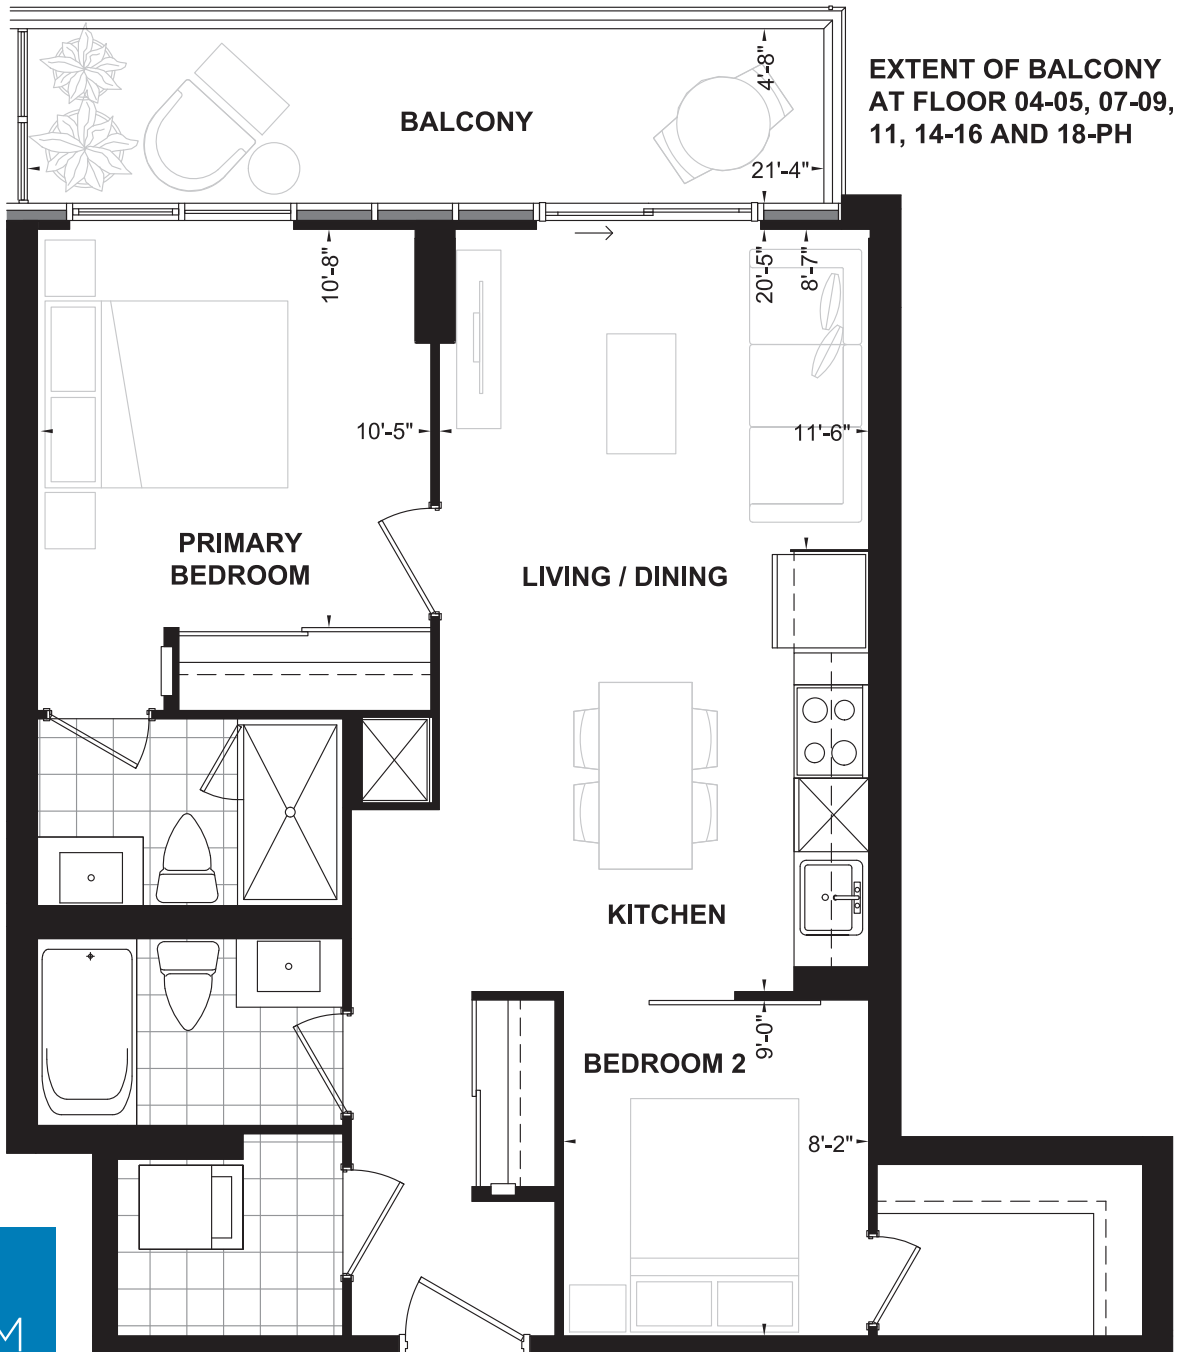

STUDIO

SUITE 39

SUITE AREA: 418 SQ. FT.
BALCONY: 59 SQ. FT.

EXTENT OF BALCONY
AT FLOOR 06, 10,
12 AND 17
78 SQ. FT.

STUDIO

SUITE 30

SUITE AREA: 441 SQ. FT.

EXTENT OF BALCONY AT FLOOR 06, 10, 12 AND 17
95 SQ. FT.

EXTENT OF BALCONY AT FLOOR 04-05, 07-09, 11, 14-16 AND 18-PH

1 BEDROOM

SUITE 40

SUITE AREA: 518 SQ. FT.
BALCONY: 84 SQ. FT.

1 BEDROOM

SUITE 22

SUITE AREA: 536 SQ. FT.
BALCONY: 95 SQ. FT.

1 BEDROOM

1 BEDROOM
+FLEX

SUITE 28

SUITE AREA: 588 SQ. FT.
BALCONY: 89 SQ. FT.

**1 BEDROOM
+FLEX
SUITE 29**

SUITE AREA: 610 SQ. FT.
BALCONY: 63 SQ. FT.

1 BEDROOM
+FLEX

SUITE 28

SUITE AREA: 588 SQ. FT.
BALCONY: 89 SQ. FT.

SUITE AREA: 717 SQ. FT.
BALCONY: 176 SQ. FT.

2 BEDROOM

SUITE 27

SUITE AREA: 729 SQ. FT.
BALCONY: 148 SQ. FT.

2 BEDROOM

SUITE 37

SUITE AREA: 737 SQ. FT.
BALCONY: 135 SQ. FT.

EXTENT OF BALCONY AT FLOOR 06, 10, 12 AND 17
103 SQ. FT.