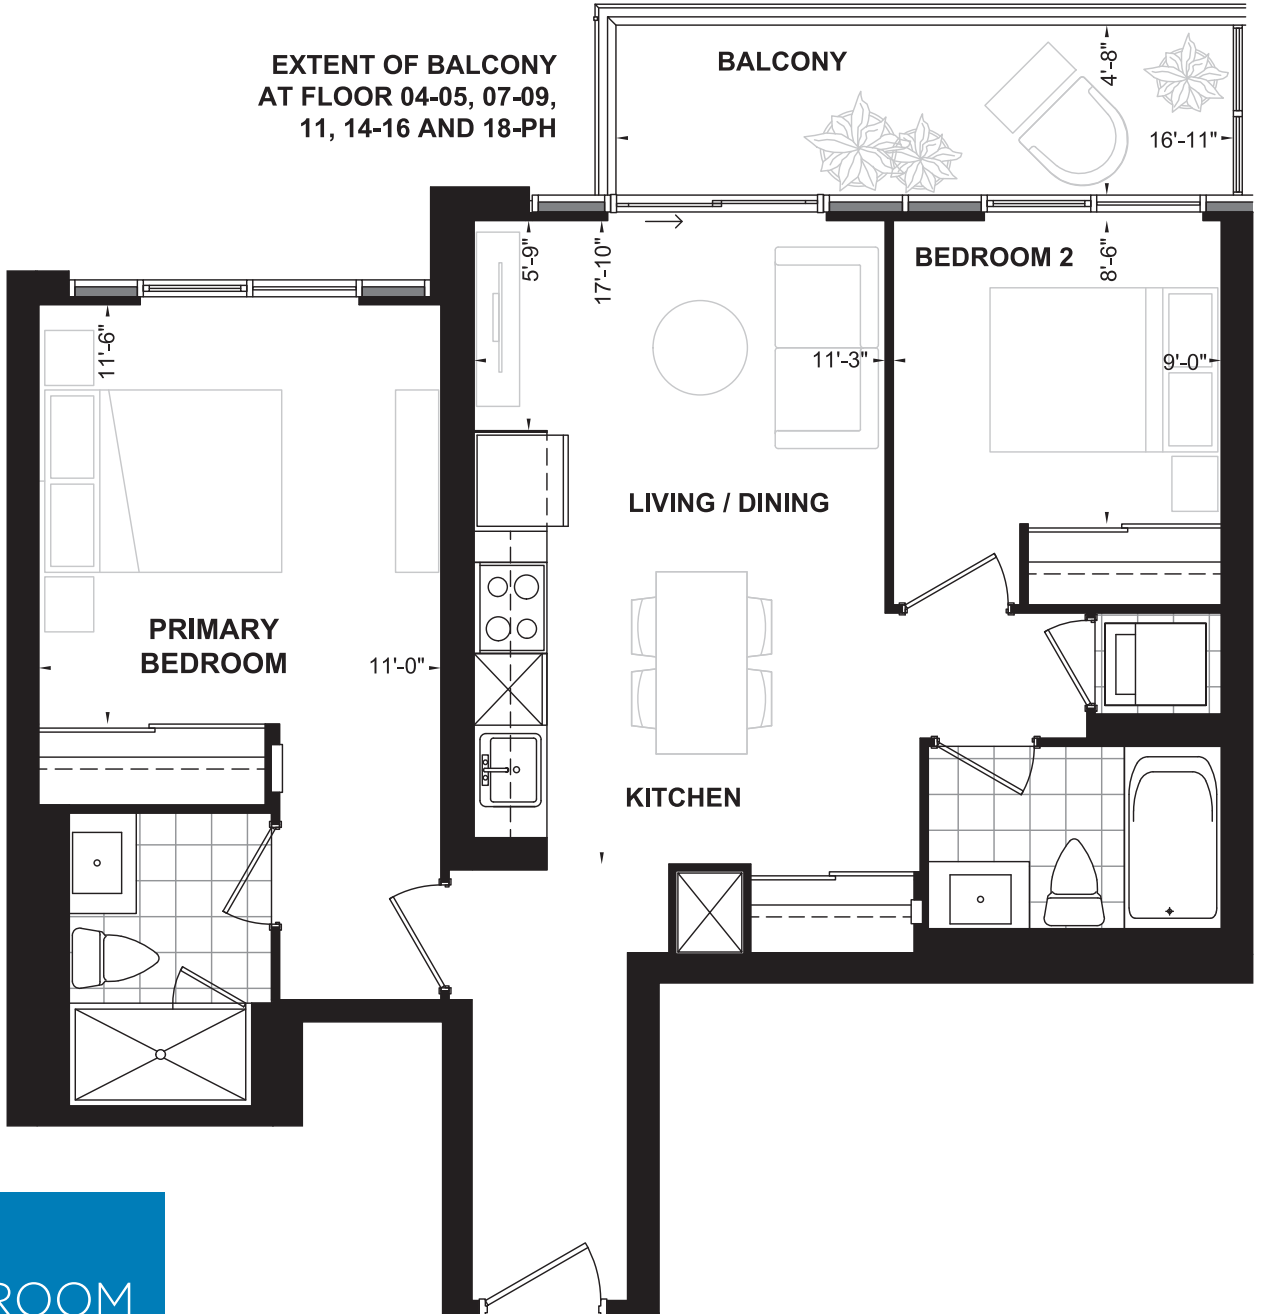

STUDIO

SUITE 39

SUITE AREA: 418 SQ. FT.
BALCONY: 59 SQ. FT.

EXTENT OF BALCONY
AT FLOOR 06, 10,
12 AND 17
78 SQ. FT.

STUDIO

SUITE 30

SUITE AREA: 441 SQ. FT.

EXTENT OF BALCONY AT FLOOR 06, 10, 12 AND 17
95 SQ. FT.

SUITE AREA: 556 SQ. FT.
BALCONY: 269 SQ.FT.

**EXTENT OF BALCONY
AT FLOOR 06, 10,
12 AND 17
120 SQ. FT.**

**EXTENT OF BALCONY
AT FLOOR 04-05, 07-09,
11, 14-16 AND 18-PH**

**1 BEDROOM
+FLEX
SUITE 41**

SUITE AREA: 584 SQ. FT.
BALCONY: 33 SQ. FT.

1 BEDROOM
+FLEX

SUITE 28

SUITE AREA: 588 SQ. FT.
BALCONY: 89 SQ. FT.

**1 BEDROOM
+FLEX
SUITE 29**

SUITE AREA: 610 SQ. FT.
BALCONY: 63 SQ. FT.

1 BEDROOM
+FLEX

SUITE 28

SUITE AREA: 588 SQ. FT.
BALCONY: 89 SQ. FT.

EXTENT OF BALCONY AT FLOOR 04-05, 07-09, 11, 14-16 AND 18-PH

2 BEDROOM

SUITE 23

SUITE AREA: 750 SQ. FT.
BALCONY: 96 SQ. FT.

**EXTENT OF BALCONY
AT FLOOR 06, 10, 12 AND 17
151 SQ. FT.**

**EXTENT OF BALCONY
AT FLOOR 04-05, 07-09,
11, 14-16 AND 18-PH**