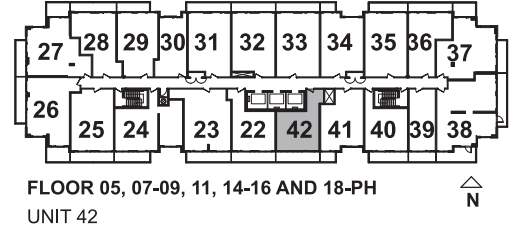

STUDIO

SUITE 39

SUITE AREA: 418 SQ. FT.
BALCONY: 59 SQ. FT.

EXTENT OF BALCONY
AT FLOOR 06, 10,
12 AND 17
78 SQ. FT.

STUDIO

SUITE 30

SUITE AREA: 441 SQ. FT.

EXTENT OF BALCONY AT FLOOR 06, 10, 12 AND 17
95 SQ. FT.

EXTENT OF BALCONY AT FLOOR 04-05, 07-09, 11, 14-16 AND 18-PH

1 BEDROOM

SUITE 40

SUITE AREA: 518 SQ. FT.
BALCONY: 84 SQ. FT.

1 BEDROOM

SUITE 22

SUITE AREA: 536 SQ. FT.
BALCONY: 95 SQ. FT.

1 BEDROOM

SUITE 42

SUITE AREA: 542 SQ. FT.
BALCONY: 95 SQ. FT.

1 BEDROOM

SUITE 36

SUITE AREA: 548 SQ. FT.
BALCONY: 84 SQ. FT.

FLOOR 04
UNIT 426

1 BEDROOM
+FLEX

SUITE 426

SUITE AREA: 556 SQ. FT.
BALCONY: 269 SQ.FT.

**EXTENT OF BALCONY
AT FLOOR 06, 10,
12 AND 17
120 SQ. FT.**

**EXTENT OF BALCONY
AT FLOOR 04-05, 07-09,
11, 14-16 AND 18-PH**

**1 BEDROOM
+FLEX
SUITE 41**

SUITE AREA: 584 SQ. FT.
BALCONY: 33 SQ. FT.