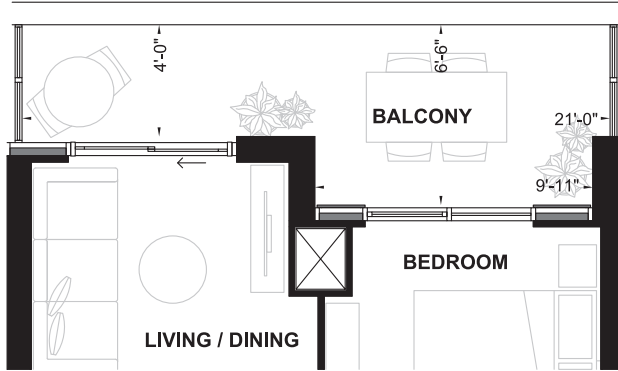

SUITE AREA: 556 SQ. FT.
BALCONY: 269 SQ.FT.

**EXTENT OF BALCONY
AT FLOOR 06, 10,
12 AND 17
120 SQ. FT.**

**EXTENT OF BALCONY
AT FLOOR 04-05, 07-09,
11, 14-16 AND 18-PH**

**1 BEDROOM
+FLEX
SUITE 41**

SUITE AREA: 584 SQ. FT.
BALCONY: 33 SQ. FT.

1 BEDROOM
+FLEX

SUITE 28

SUITE AREA: 588 SQ. FT.
BALCONY: 89 SQ. FT.

**1 BEDROOM
+FLEX
SUITE 29**

SUITE AREA: 610 SQ. FT.
BALCONY: 63 SQ. FT.

1 BEDROOM
+FLEX

SUITE 28

SUITE AREA: 588 SQ. FT.
BALCONY: 89 SQ. FT.

**EXTENT OF BALCONY
AT FLOOR 06, 10,
12 AND 17
110 SQ. FT.**

**EXTENT OF BALCONY
AT FLOOR 04-05, 07-09,
11, 14-16 AND 18-PH**

**1 BEDROOM
+FLEX**

SUITE 34

SUITE AREA: 634 SQ. FT.
BALCONY: 29 SQ. FT.

EXTENT OF BALCONY
AT FLOOR 06, 10,
12 AND 17
84 SQ. FT.