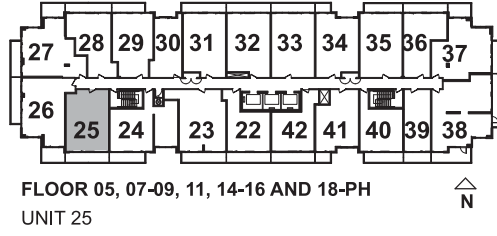

1 BEDROOM
+FLEX

SUITE 28

SUITE AREA: 588 SQ. FT.
BALCONY: 89 SQ. FT.

**1 BEDROOM
+FLEX
SUITE 29**

SUITE AREA: 610 SQ. FT.
BALCONY: 63 SQ. FT.

1 BEDROOM
+FLEX

SUITE 28

SUITE AREA: 588 SQ. FT.
BALCONY: 89 SQ. FT.

**EXTENT OF BALCONY
AT FLOOR 06, 10,
12 AND 17
110 SQ. FT.**

**EXTENT OF BALCONY
AT FLOOR 04-05, 07-09,
11, 14-16 AND 18-PH**

**1 BEDROOM
+FLEX**

SUITE 34

SUITE AREA: 634 SQ. FT.
BALCONY: 29 SQ. FT.

EXTENT OF BALCONY
AT FLOOR 06, 10,
12 AND 17
84 SQ. FT.

EXTENT OF BALCONY
AT FLOOR 04-05, 07-09,
11, 14-16 AND 18-PH

1 BEDROOM
+FLEX
SUITE 31

SUITE AREA: 659 SQ. FT.
BALCONY: 85 SQ. FT.

2 BEDROOM

SUITE 25

SUITE AREA: 653 SQ. FT.
BALCONY: 94 SQ. FT.

2 BEDROOM

SUITE 32