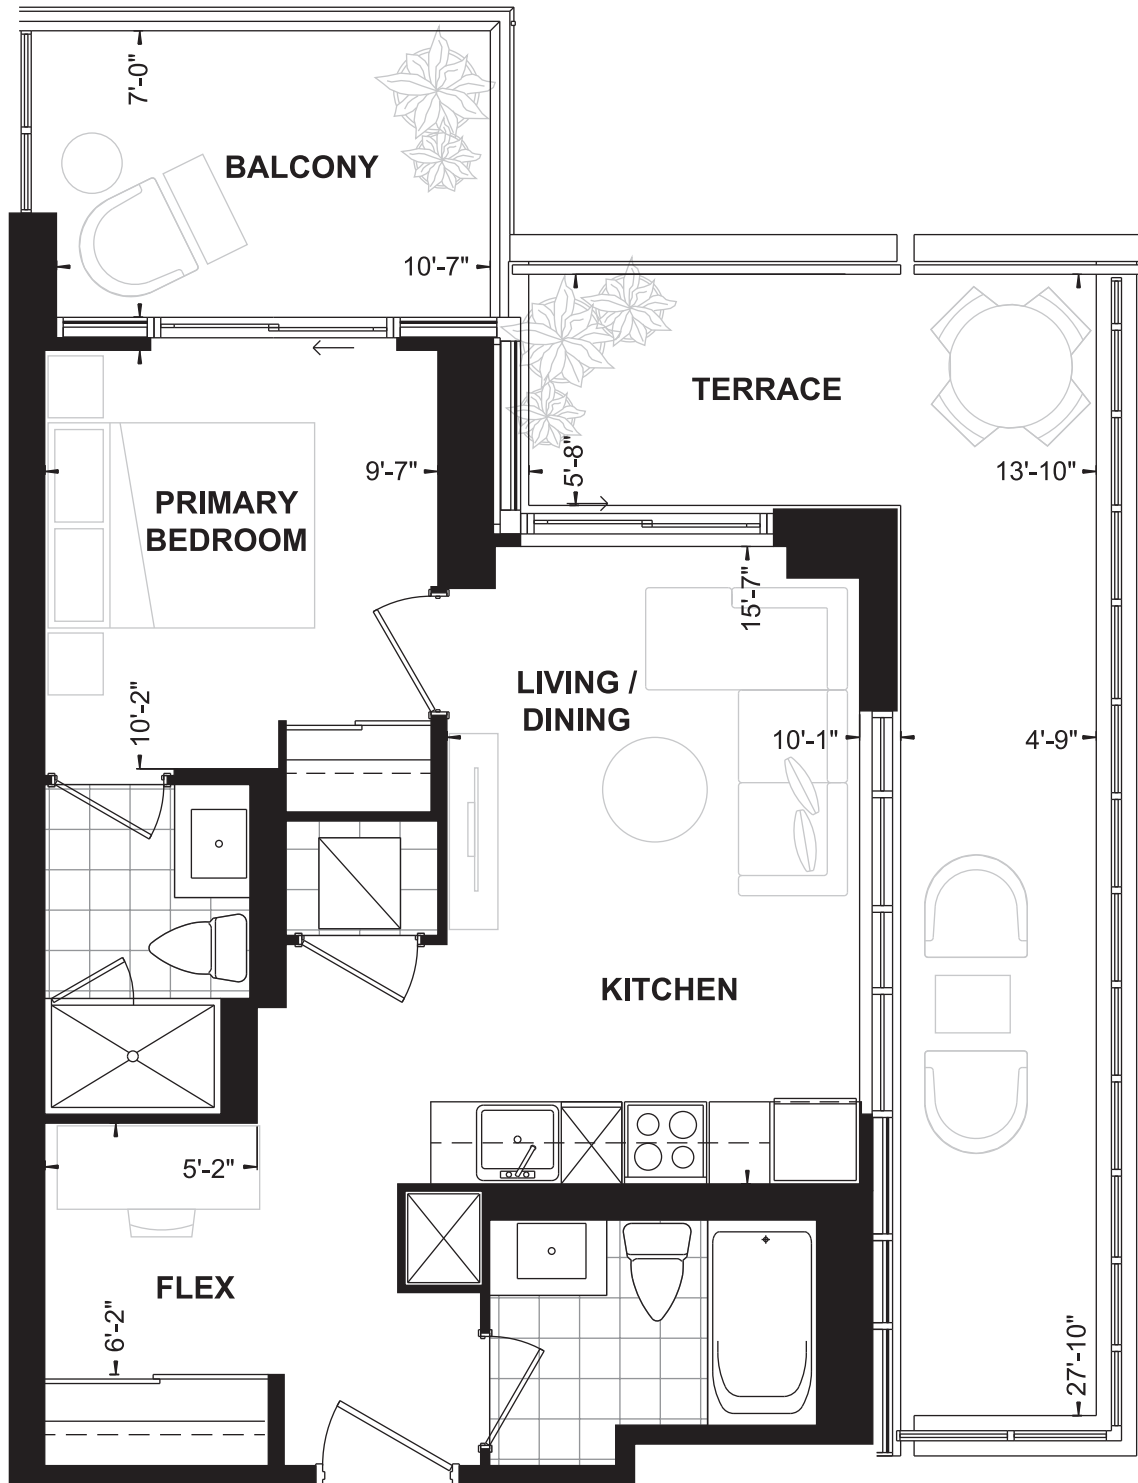

EXTENT OF BALCONY AT FLOOR 04-05, 07-09, 11, 14-16 AND 18-PH

1 BEDROOM

SUITE 40

SUITE AREA: 518 SQ. FT.
BALCONY: 84 SQ. FT.

1 BEDROOM

SUITE 22

SUITE AREA: 536 SQ. FT.
BALCONY: 95 SQ. FT.

1 BEDROOM

SUITE 42

SUITE AREA: 542 SQ. FT.
BALCONY: 95 SQ. FT.

1 BEDROOM

SUITE 36

SUITE AREA: 548 SQ. FT.
BALCONY: 84 SQ. FT.

FLOOR 04
UNIT 426

1 BEDROOM
+FLEX

SUITE 426

SUITE AREA: 556 SQ. FT.
BALCONY: 269 SQ.FT.

**EXTENT OF BALCONY
AT FLOOR 06, 10,
12 AND 17
120 SQ. FT.**

**EXTENT OF BALCONY
AT FLOOR 04-05, 07-09,
11, 14-16 AND 18-PH**

**1 BEDROOM
+FLEX
SUITE 41**

SUITE AREA: 584 SQ. FT.
BALCONY: 33 SQ. FT.

1 BEDROOM
+FLEX

SUITE 28

SUITE AREA: 588 SQ. FT.
BALCONY: 89 SQ. FT.

**1 BEDROOM
+FLEX
SUITE 29**

SUITE AREA: 610 SQ. FT.
BALCONY: 63 SQ. FT.

1 BEDROOM
+FLEX

SUITE 28

SUITE AREA: 588 SQ. FT.
BALCONY: 89 SQ. FT.