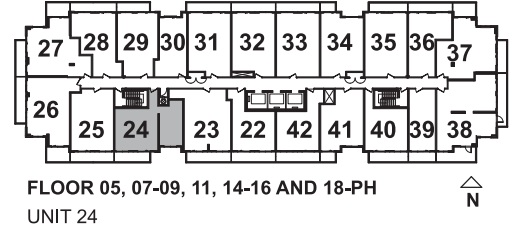

2 BEDROOM

SUITE 24

SUITE AREA: 791 SQ. FT.
BALCONY: 76 SQ. FT.