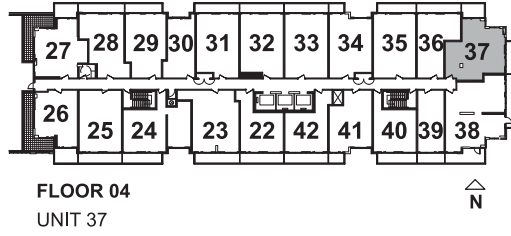

2 BEDROOM

SUITE 37

SUITE AREA: 737 SQ. FT.
BALCONY: 135 SQ. FT.