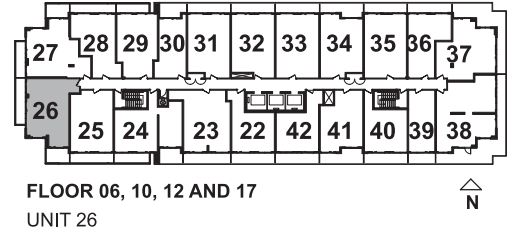

2 BEDROOM

SUITE 35

SUITE AREA: 680 SQ. FT.
BALCONY: 72 SQ. FT.

2 BEDROOM

SUITE 33

SUITE AREA: 689 SQ. FT.
BALCONY: 85 SQ. FT.

2 BEDROOM

SUITE 26