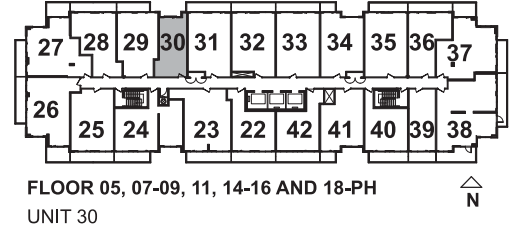

STUDIO

SUITE 39

SUITE AREA: 418 SQ. FT.
BALCONY: 59 SQ. FT.

EXTENT OF BALCONY
AT FLOOR 06, 10,
12 AND 17
78 SQ. FT.

STUDIO

SUITE 30

SUITE AREA: 441 SQ. FT.

EXTENT OF BALCONY AT FLOOR 06, 10, 12 AND 17
95 SQ. FT.

EXTENT OF BALCONY AT FLOOR 04-05, 07-09, 11, 14-16 AND 18-PH

1 BEDROOM

SUITE 40

SUITE AREA: 518 SQ. FT.
BALCONY: 84 SQ. FT.

1 BEDROOM

SUITE 22

SUITE AREA: 536 SQ. FT.
BALCONY: 95 SQ. FT.

1 BEDROOM