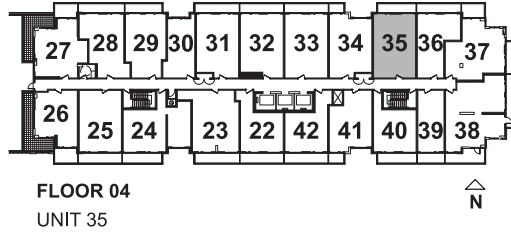

EXTENT OF BALCONY
AT FLOOR 04-05, 07-09,
11, 14-16 AND 18-PH

1 BEDROOM
+FLEX
SUITE 31

SUITE AREA: 659 SQ. FT.
BALCONY: 85 SQ. FT.

2 BEDROOM

SUITE 25

SUITE AREA: 653 SQ. FT.
BALCONY: 94 SQ. FT.

2 BEDROOM

SUITE 32

SUITE AREA: 661 SQ. FT.
BALCONY: 85 SQ. FT.

FLOOR 04
UNIT 425

2 BEDROOM

SUITE 425

SUITE AREA: 664 SQ. FT.
BALCONY: 94 SQ.FT.

EXTENT OF BALCONY
AT FLOOR 06, 10,
12 AND 17
82 SQ. FT.

EXTENT OF BALCONY
AT FLOOR 04-05, 07-09,
11, 14-16 AND 18-PH

2 BEDROOM

SUITE 35

SUITE AREA: 680 SQ. FT.
BALCONY: 72 SQ. FT.

2 BEDROOM

SUITE 33

SUITE AREA: 689 SQ. FT.
BALCONY: 85 SQ. FT.

2 BEDROOM

SUITE 26