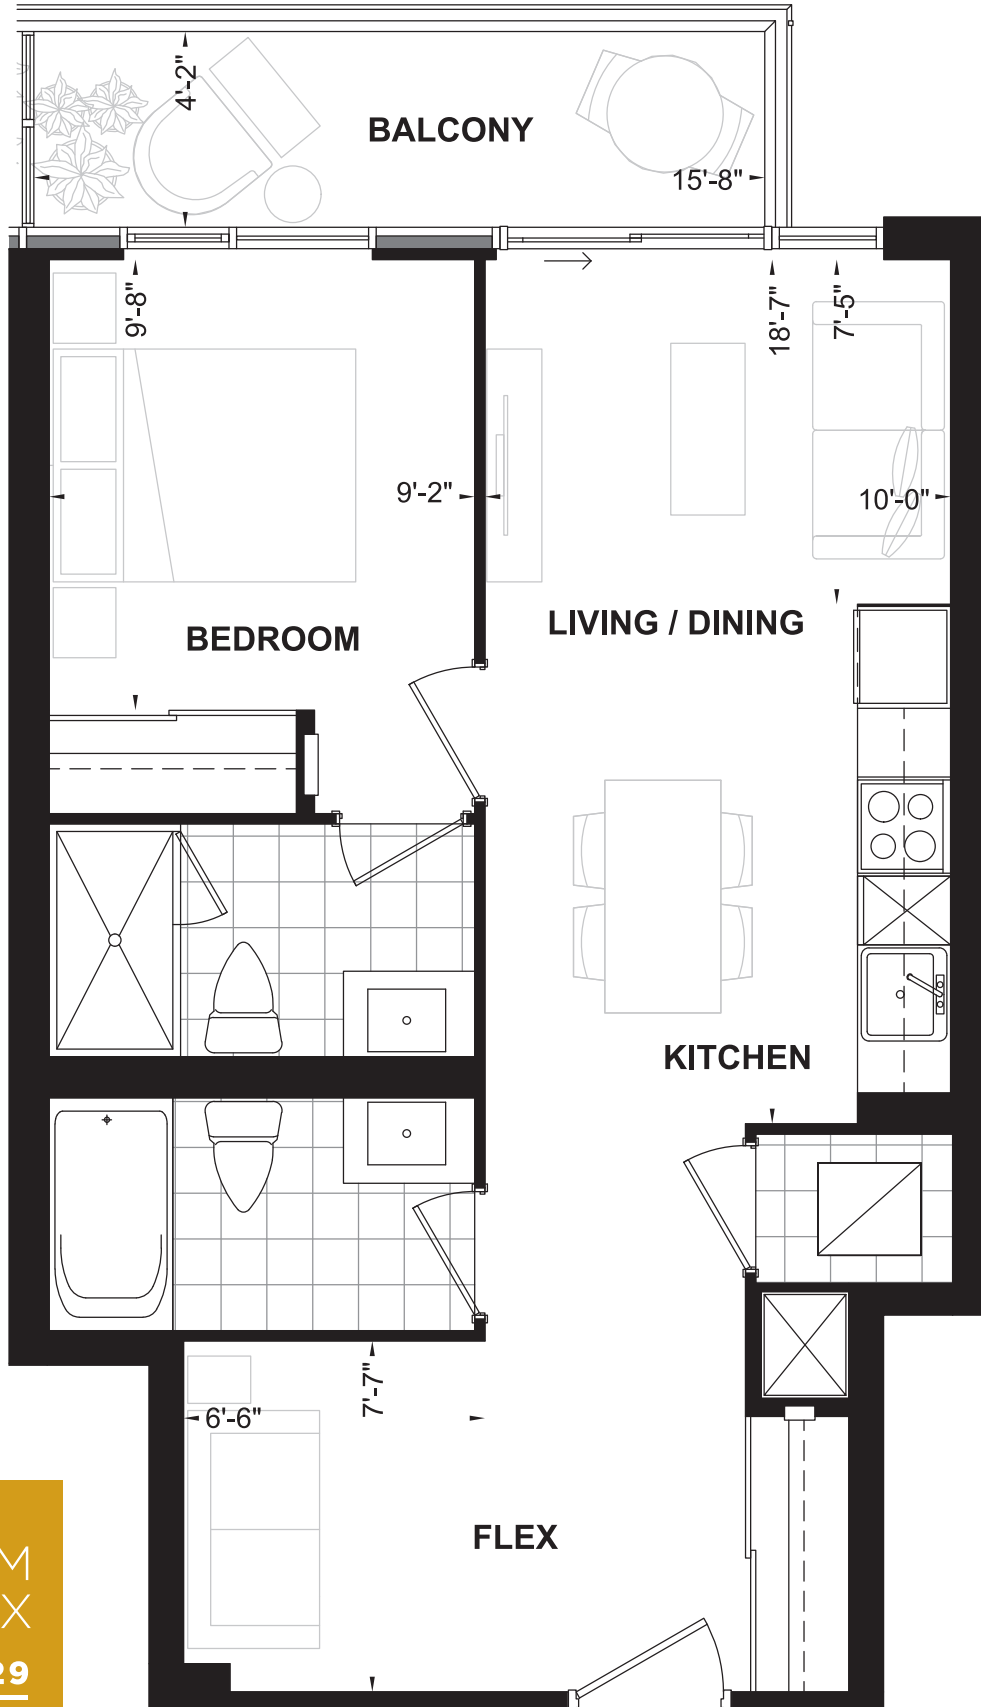

EXTENT OF BALCONY AT FLOOR 04-05, 07-09, 11, 14-16 AND 18-PH

1 BEDROOM

SUITE 40

SUITE AREA: 518 SQ. FT.
BALCONY: 84 SQ. FT.

1 BEDROOM

SUITE 22

SUITE AREA: 536 SQ. FT.
BALCONY: 95 SQ. FT.

1 BEDROOM

SUITE 42

SUITE AREA: 542 SQ. FT.
BALCONY: 95 SQ. FT.

1 BEDROOM

SUITE 36

SUITE AREA: 548 SQ. FT.
BALCONY: 84 SQ. FT.

FLOOR 04
UNIT 426

1 BEDROOM
+FLEX

SUITE 426

SUITE AREA: 556 SQ. FT.
BALCONY: 269 SQ.FT.

**EXTENT OF BALCONY
AT FLOOR 06, 10,
12 AND 17
120 SQ. FT.**

**EXTENT OF BALCONY
AT FLOOR 04-05, 07-09,
11, 14-16 AND 18-PH**

**1 BEDROOM
+FLEX
SUITE 41**

SUITE AREA: 584 SQ. FT.
BALCONY: 33 SQ. FT.

1 BEDROOM
+FLEX

SUITE 28

SUITE AREA: 588 SQ. FT.
BALCONY: 89 SQ. FT.

**1 BEDROOM
+FLEX
SUITE 29**

SUITE AREA: 610 SQ. FT.
BALCONY: 63 SQ. FT.

1 BEDROOM
+FLEX

SUITE 28

SUITE AREA: 588 SQ. FT.
BALCONY: 89 SQ. FT.