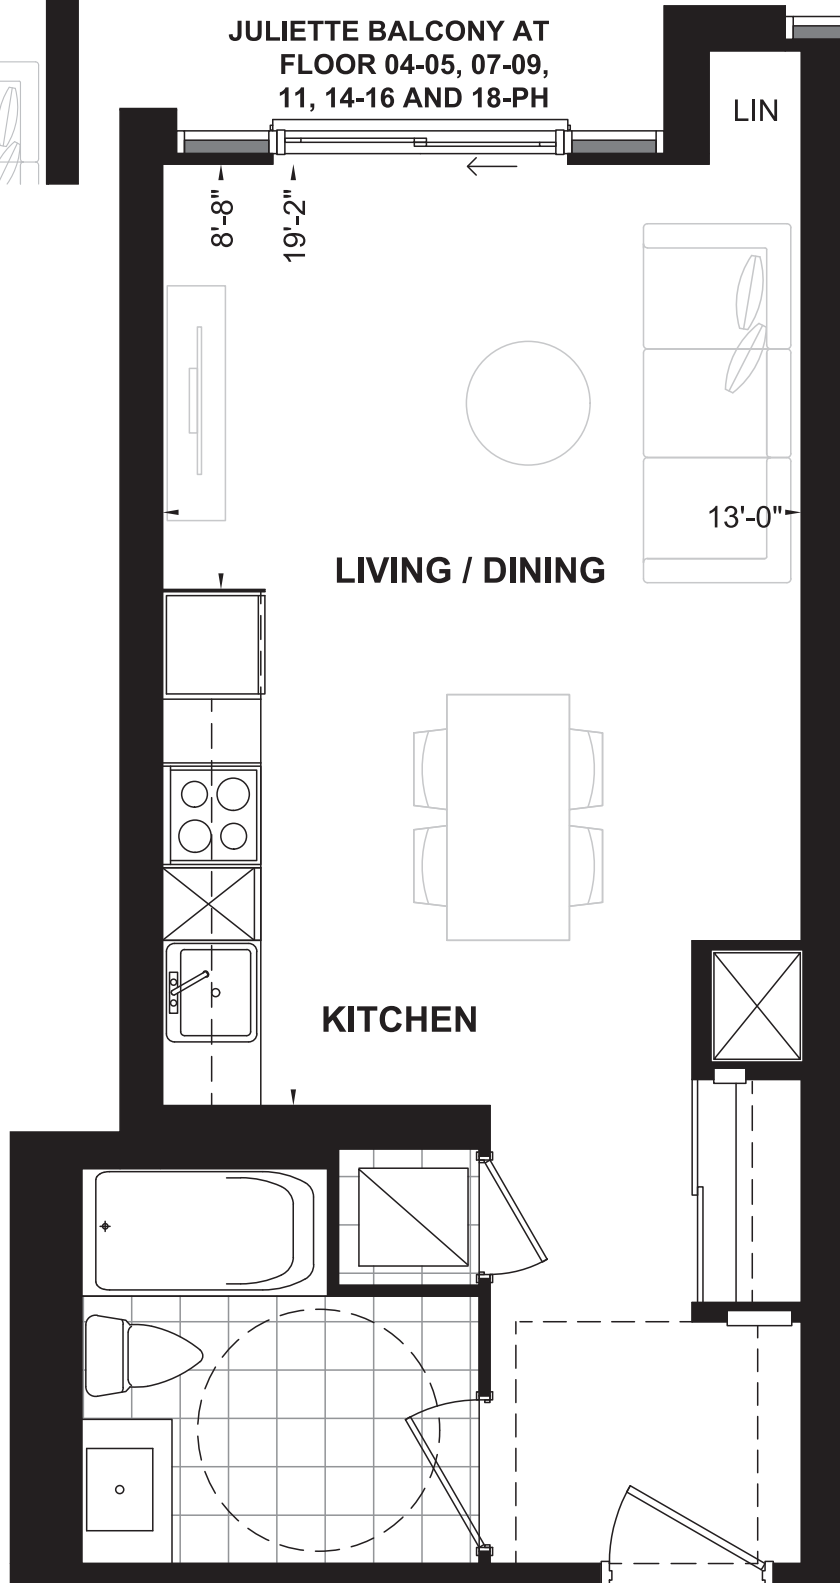

STUDIO

SUITE 39

SUITE AREA: 418 SQ. FT.
BALCONY: 59 SQ. FT.

EXTENT OF BALCONY
AT FLOOR 06, 10,
12 AND 17
78 SQ. FT.

STUDIO

SUITE 30

SUITE AREA: 441 SQ. FT.

EXTENT OF BALCONY AT FLOOR 06, 10, 12 AND 17
95 SQ. FT.

EXTENT OF BALCONY AT FLOOR 04-05, 07-09, 11, 14-16 AND 18-PH

1 BEDROOM

SUITE 40

SUITE AREA: 518 SQ. FT.
BALCONY: 84 SQ. FT.

1 BEDROOM

SUITE 22

SUITE AREA: 536 SQ. FT.
BALCONY: 95 SQ. FT.

1 BEDROOM

SUITE 42

SUITE AREA: 542 SQ. FT.
BALCONY: 95 SQ. FT.

1 BEDROOM

SUITE 36

SUITE AREA: 548 SQ. FT.
BALCONY: 84 SQ. FT.

FLOOR 04
UNIT 426

1 BEDROOM
+FLEX

SUITE 426

SUITE AREA: 556 SQ. FT.
BALCONY: 269 SQ.FT.

**EXTENT OF BALCONY
AT FLOOR 06, 10,
12 AND 17
120 SQ. FT.**

**EXTENT OF BALCONY
AT FLOOR 04-05, 07-09,
11, 14-16 AND 18-PH**

**1 BEDROOM
+FLEX
SUITE 41**

SUITE AREA: 584 SQ. FT.
BALCONY: 33 SQ. FT.