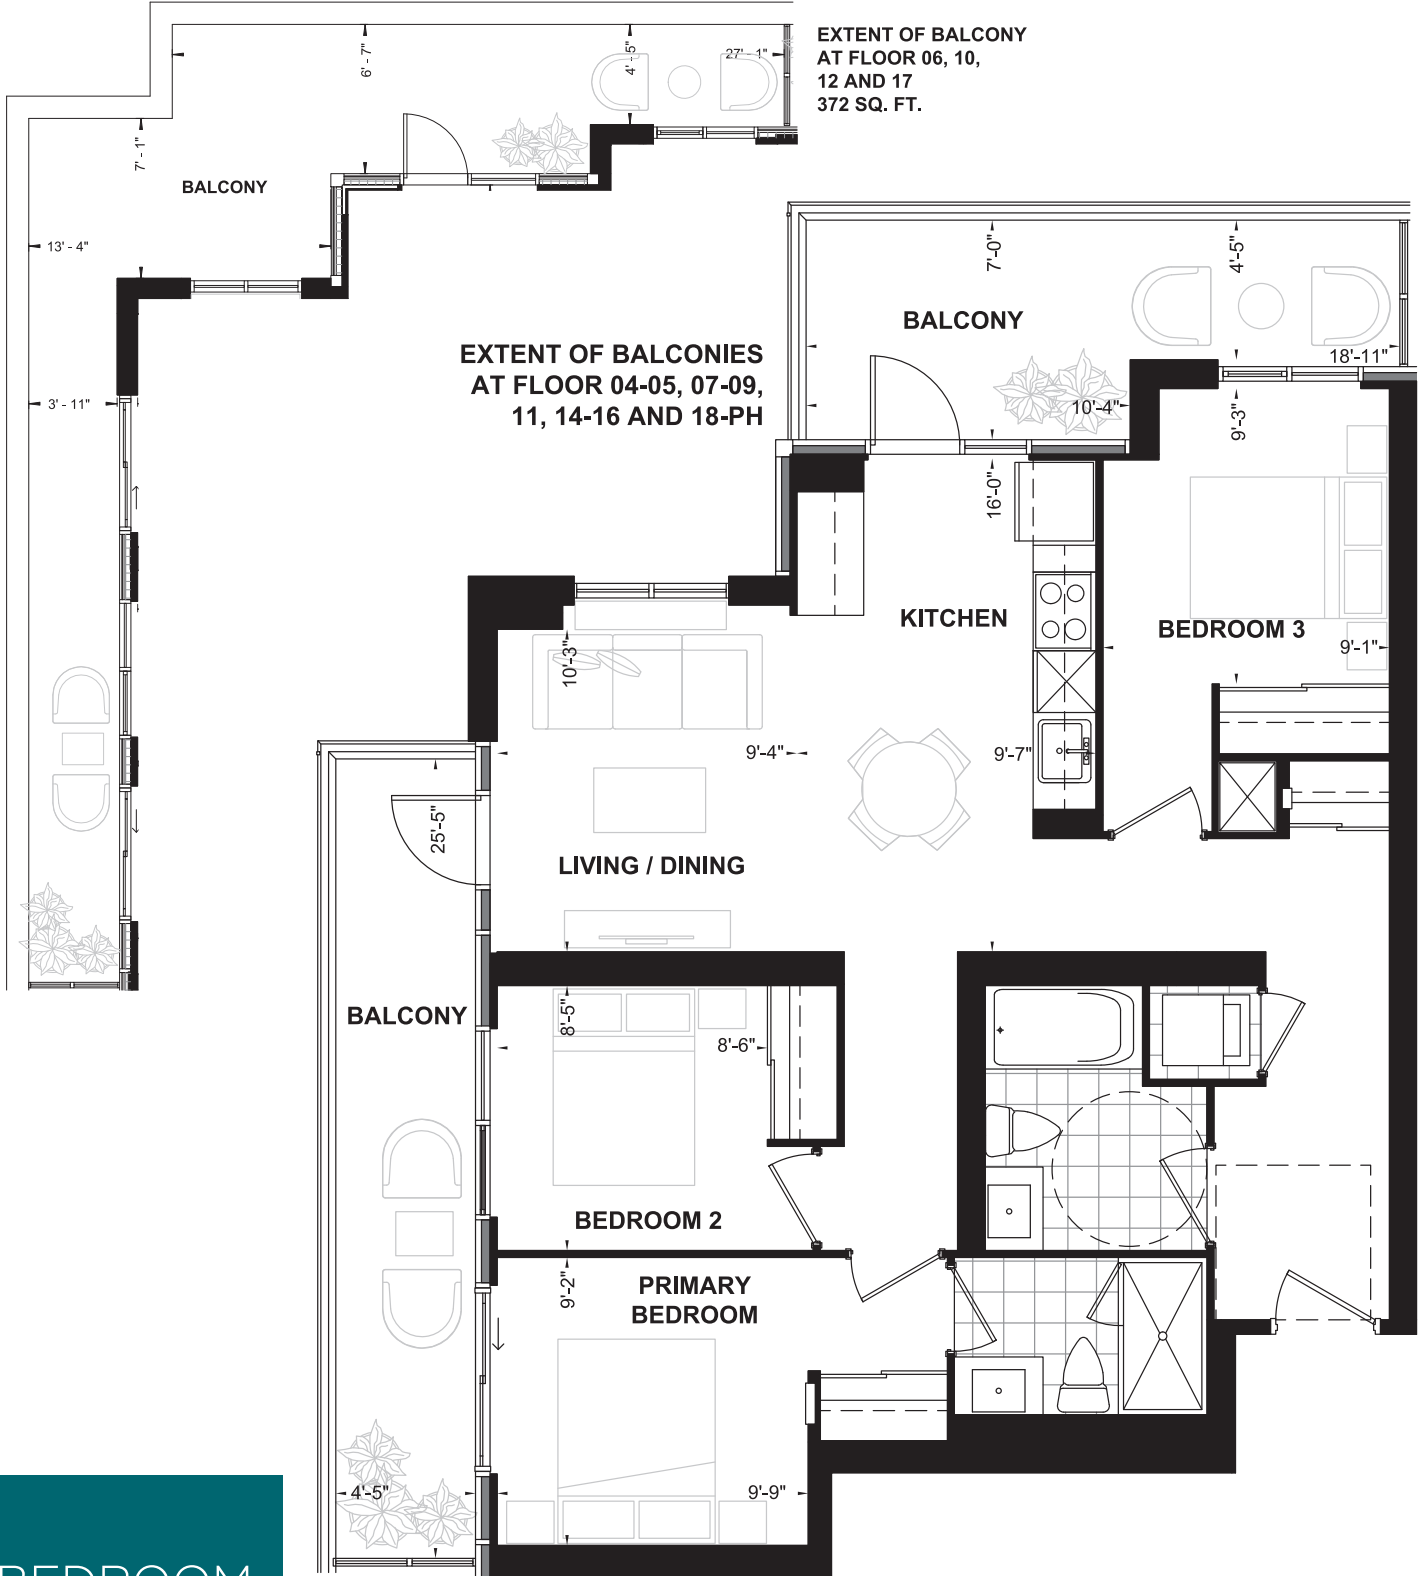

3 BEDROOM

SUITE 38

SUITE AREA: 960 SQ. FT.
BALCONY: 212 SQ. FT.