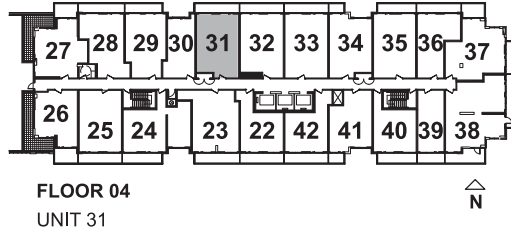

1 BEDROOM
+FLEX

SUITE 28

SUITE AREA: 588 SQ. FT.
BALCONY: 89 SQ. FT.

**1 BEDROOM
+FLEX
SUITE 29**

SUITE AREA: 610 SQ. FT.
BALCONY: 63 SQ. FT.

1 BEDROOM
+FLEX

SUITE 28

SUITE AREA: 588 SQ. FT.
BALCONY: 89 SQ. FT.

**EXTENT OF BALCONY
AT FLOOR 06, 10,
12 AND 17
110 SQ. FT.**

**EXTENT OF BALCONY
AT FLOOR 04-05, 07-09,
11, 14-16 AND 18-PH**

**1 BEDROOM
+FLEX**

SUITE 34

SUITE AREA: 634 SQ. FT.
BALCONY: 29 SQ. FT.

EXTENT OF BALCONY
AT FLOOR 06, 10,
12 AND 17
84 SQ. FT.

EXTENT OF BALCONY
AT FLOOR 04-05, 07-09,
11, 14-16 AND 18-PH

1 BEDROOM
+FLEX
SUITE 31

SUITE AREA: 659 SQ. FT.
BALCONY: 85 SQ. FT.

2 BEDROOM

SUITE 25

SUITE AREA: 653 SQ. FT.
BALCONY: 94 SQ. FT.

2 BEDROOM

SUITE 32