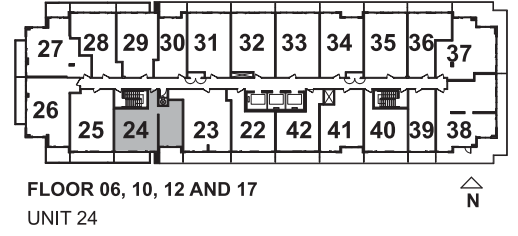

2 BEDROOM

SUITE 24

SUITE AREA: 791 SQ. FT.
BALCONY: 76 SQ. FT.