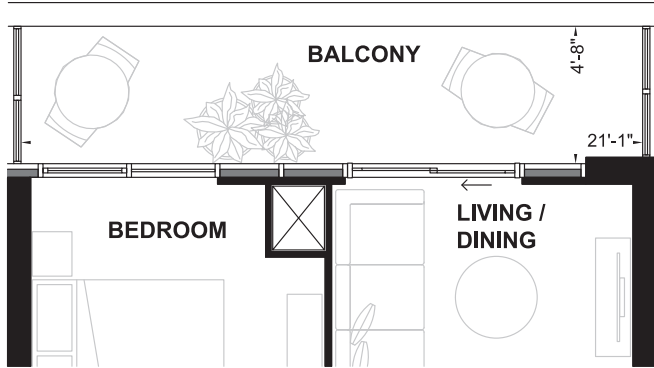

STUDIO

SUITE 39

SUITE AREA: 418 SQ. FT.
BALCONY: 59 SQ. FT.

EXTENT OF BALCONY
AT FLOOR 06, 10,
12 AND 17
78 SQ. FT.

STUDIO

SUITE 30

SUITE AREA: 441 SQ. FT.

EXTENT OF BALCONY AT FLOOR 06, 10, 12 AND 17
95 SQ. FT.

EXTENT OF BALCONY AT FLOOR 04-05, 07-09, 11, 14-16 AND 18-PH

1 BEDROOM

SUITE 40

SUITE AREA: 518 SQ. FT.
BALCONY: 84 SQ. FT.

1 BEDROOM

SUITE 22

SUITE AREA: 536 SQ. FT.
BALCONY: 95 SQ. FT.

1 BEDROOM

SUITE 42

SUITE AREA: 542 SQ. FT.
BALCONY: 95 SQ. FT.

1 BEDROOM

SUITE 36

SUITE AREA: 548 SQ. FT.
BALCONY: 84 SQ. FT.

FLOOR 04
UNIT 426

1 BEDROOM
+FLEX

SUITE 426