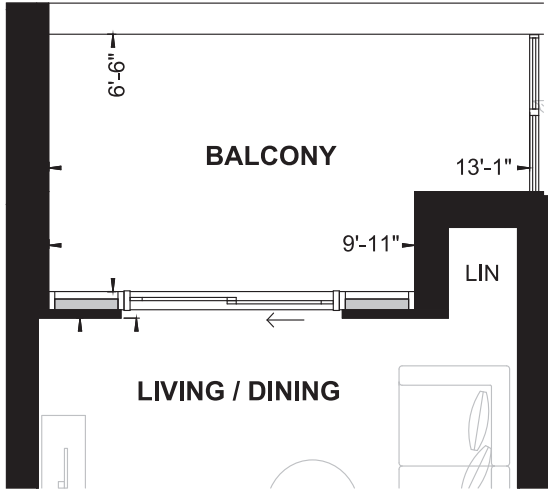

STUDIO

SUITE 39

SUITE AREA: 418 SQ. FT.
BALCONY: 59 SQ. FT.

EXTENT OF BALCONY
AT FLOOR 06, 10,
12 AND 17
78 SQ. FT.

STUDIO

SUITE 30

SUITE AREA: 441 SQ. FT.

EXTENT OF BALCONY AT FLOOR 06, 10, 12 AND 17
95 SQ. FT.

EXTENT OF BALCONY AT FLOOR 04-05, 07-09, 11, 14-16 AND 18-PH

1 BEDROOM

SUITE 40

SUITE AREA: 518 SQ. FT.
BALCONY: 84 SQ. FT.

1 BEDROOM

SUITE 22

SUITE AREA: 536 SQ. FT.
BALCONY: 95 SQ. FT.

1 BEDROOM

SUITE 42

SUITE AREA: 542 SQ. FT.
BALCONY: 95 SQ. FT.

1 BEDROOM

SUITE 36

SUITE AREA: 548 SQ. FT.
BALCONY: 84 SQ. FT.

FLOOR 04
UNIT 426

1 BEDROOM
+FLEX

SUITE 426