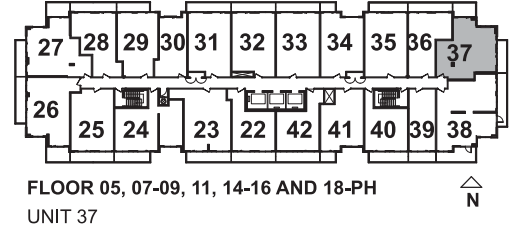

2 BEDROOM

SUITE 37

SUITE AREA: 737 SQ. FT.
BALCONY: 135 SQ. FT.