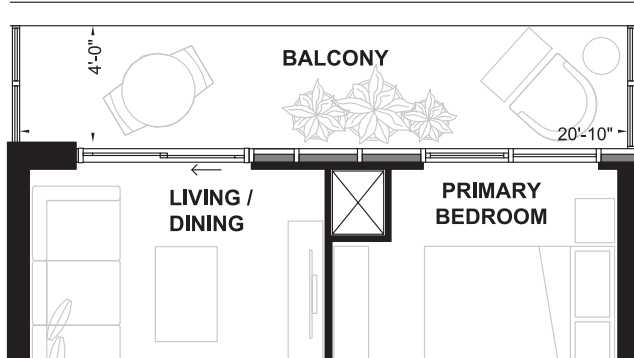

SUITE AREA: 661 SQ. FT.
BALCONY: 85 SQ. FT.

FLOOR 04
UNIT 425

2 BEDROOM

SUITE 425

SUITE AREA: 664 SQ. FT.
BALCONY: 94 SQ.FT.

EXTENT OF BALCONY
AT FLOOR 06, 10,
12 AND 17
82 SQ. FT.

EXTENT OF BALCONY
AT FLOOR 04-05, 07-09,
11, 14-16 AND 18-PH