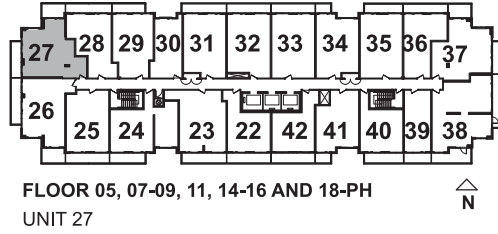

2 BEDROOM

SUITE 27

SUITE AREA: 729 SQ. FT.
BALCONY: 148 SQ. FT.