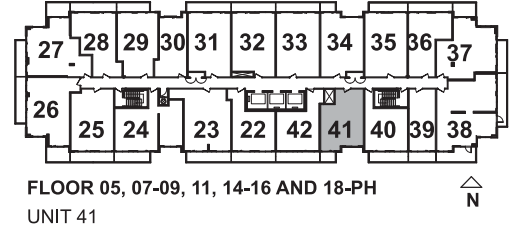

EXTENT OF BALCONY AT FLOOR 04-05, 07-09, 11, 14-16 AND 18-PH

1 BEDROOM

SUITE 40

SUITE AREA: 518 SQ. FT.
BALCONY: 84 SQ. FT.

1 BEDROOM

SUITE 22

SUITE AREA: 536 SQ. FT.
BALCONY: 95 SQ. FT.

1 BEDROOM

SUITE 42

SUITE AREA: 542 SQ. FT.
BALCONY: 95 SQ. FT.

1 BEDROOM

SUITE 36

SUITE AREA: 548 SQ. FT.
BALCONY: 84 SQ. FT.

FLOOR 04
UNIT 426

1 BEDROOM
+FLEX

SUITE 426

SUITE AREA: 556 SQ. FT.
BALCONY: 269 SQ.FT.

**EXTENT OF BALCONY
AT FLOOR 06, 10,
12 AND 17
120 SQ. FT.**

**EXTENT OF BALCONY
AT FLOOR 04-05, 07-09,
11, 14-16 AND 18-PH**

**1 BEDROOM
+FLEX
SUITE 41**

SUITE AREA: 584 SQ. FT.
BALCONY: 33 SQ. FT.

1 BEDROOM
+FLEX

SUITE 28

SUITE AREA: 588 SQ. FT.
BALCONY: 89 SQ. FT.

**1 BEDROOM
+FLEX
SUITE 29**

SUITE AREA: 610 SQ. FT.
BALCONY: 63 SQ. FT.

1 BEDROOM
+FLEX

SUITE 28

SUITE AREA: 588 SQ. FT.
BALCONY: 89 SQ. FT.