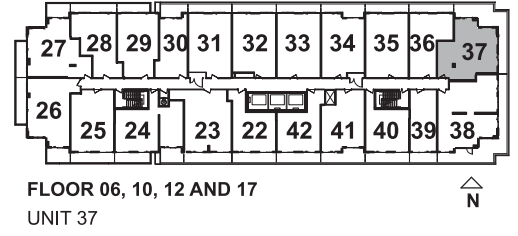

2 BEDROOM

SUITE 37

SUITE AREA: 737 SQ. FT.
BALCONY: 135 SQ. FT.