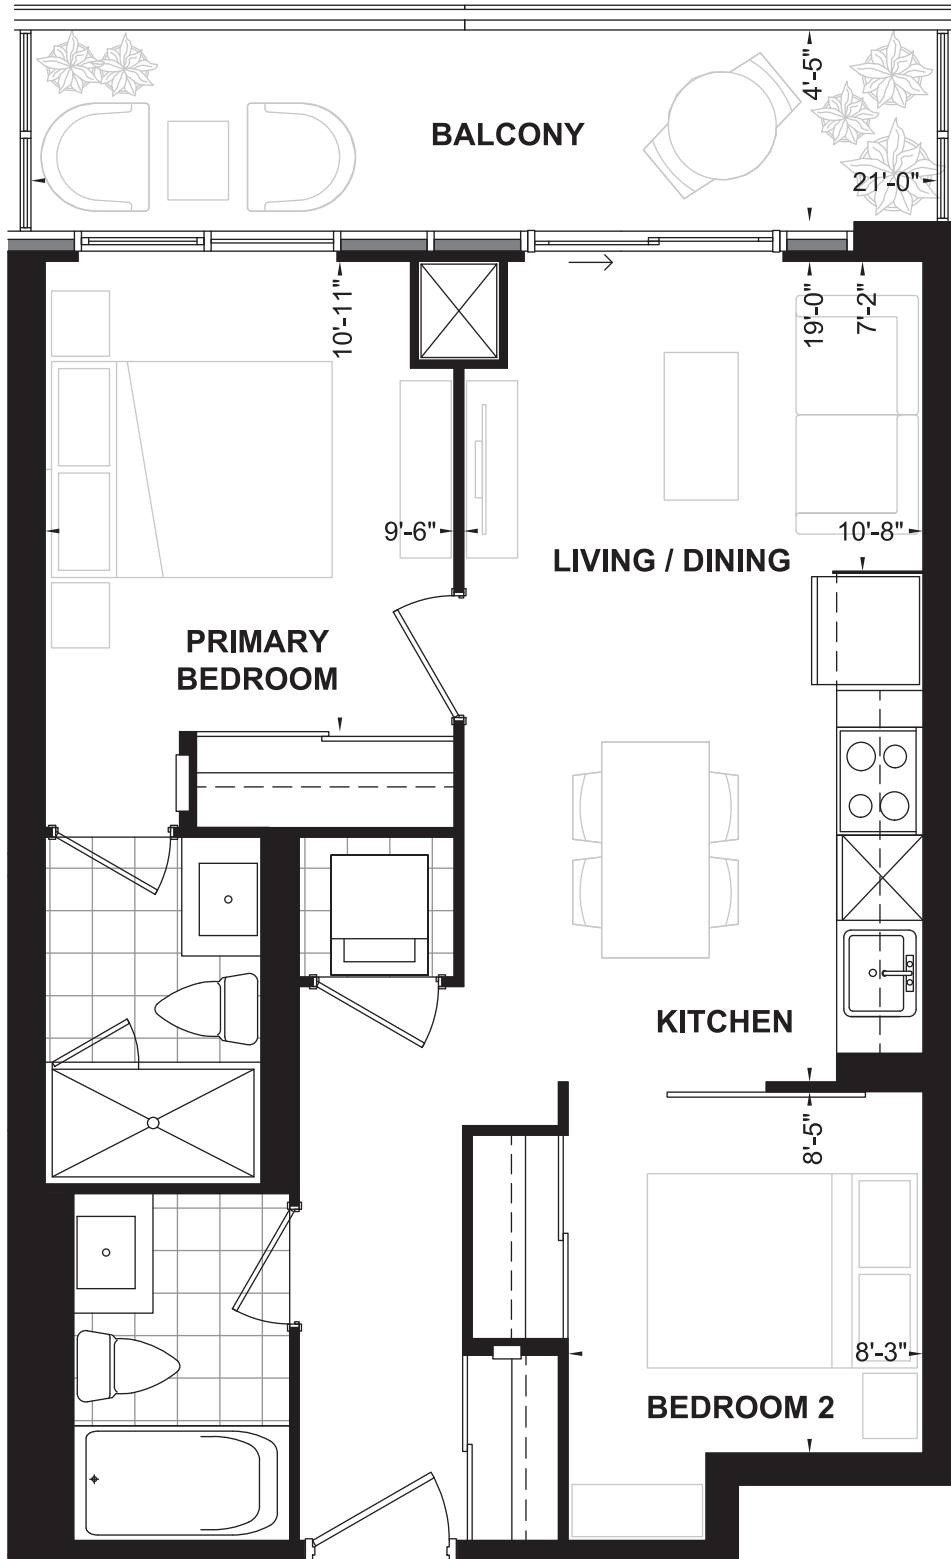

STUDIO

SUITE 39

SUITE AREA: 418 SQ. FT.
BALCONY: 59 SQ. FT.

EXTENT OF BALCONY
AT FLOOR 06, 10,
12 AND 17
78 SQ. FT.

STUDIO

SUITE 30

SUITE AREA: 441 SQ. FT.

EXTENT OF BALCONY AT FLOOR 06, 10, 12 AND 17
95 SQ. FT.

1 BEDROOM
+FLEX

SUITE 28

SUITE AREA: 588 SQ. FT.
BALCONY: 89 SQ. FT.

**1 BEDROOM
+FLEX
SUITE 29**

SUITE AREA: 610 SQ. FT.
BALCONY: 63 SQ. FT.

1 BEDROOM
+FLEX

SUITE 28

SUITE AREA: 588 SQ. FT.
BALCONY: 89 SQ. FT.

**EXTENT OF BALCONY
AT FLOOR 06, 10,
12 AND 17
110 SQ. FT.**

**EXTENT OF BALCONY
AT FLOOR 04-05, 07-09,
11, 14-16 AND 18-PH**

**1 BEDROOM
+FLEX**

SUITE 34

SUITE AREA: 634 SQ. FT.
BALCONY: 29 SQ. FT.

EXTENT OF BALCONY
AT FLOOR 06, 10,
12 AND 17
84 SQ. FT.

EXTENT OF BALCONY
AT FLOOR 04-05, 07-09,
11, 14-16 AND 18-PH

1 BEDROOM
+FLEX
SUITE 31

SUITE AREA: 659 SQ. FT.
BALCONY: 85 SQ. FT.

2 BEDROOM

SUITE 25

SUITE AREA: 653 SQ. FT.
BALCONY: 94 SQ. FT.

2 BEDROOM

SUITE 32