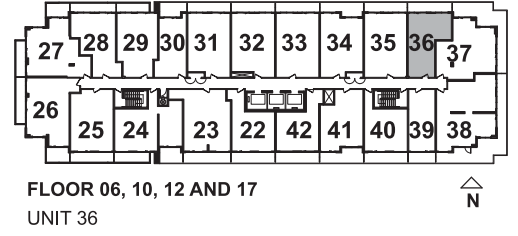

STUDIO

SUITE 39

SUITE AREA: 418 SQ. FT.
BALCONY: 59 SQ. FT.

EXTENT OF BALCONY
AT FLOOR 06, 10,
12 AND 17
78 SQ. FT.

STUDIO

SUITE 30

SUITE AREA: 441 SQ. FT.

EXTENT OF BALCONY AT FLOOR 06, 10, 12 AND 17
95 SQ. FT.

EXTENT OF BALCONY AT FLOOR 04-05, 07-09, 11, 14-16 AND 18-PH

1 BEDROOM

SUITE 40

SUITE AREA: 518 SQ. FT.
BALCONY: 84 SQ. FT.

1 BEDROOM

SUITE 22

SUITE AREA: 536 SQ. FT.
BALCONY: 95 SQ. FT.

1 BEDROOM

SUITE 42

SUITE AREA: 542 SQ. FT.
BALCONY: 95 SQ. FT.

1 BEDROOM

SUITE 36

SUITE AREA: 548 SQ. FT.
BALCONY: 84 SQ. FT.

FLOOR 04
UNIT 426

1 BEDROOM
+FLEX

SUITE 426

SUITE AREA: 556 SQ. FT.
BALCONY: 269 SQ.FT.

**EXTENT OF BALCONY
AT FLOOR 06, 10,
12 AND 17
120 SQ. FT.**

**EXTENT OF BALCONY
AT FLOOR 04-05, 07-09,
11, 14-16 AND 18-PH**

**1 BEDROOM
+FLEX
SUITE 41**

SUITE AREA: 584 SQ. FT.
BALCONY: 33 SQ. FT.