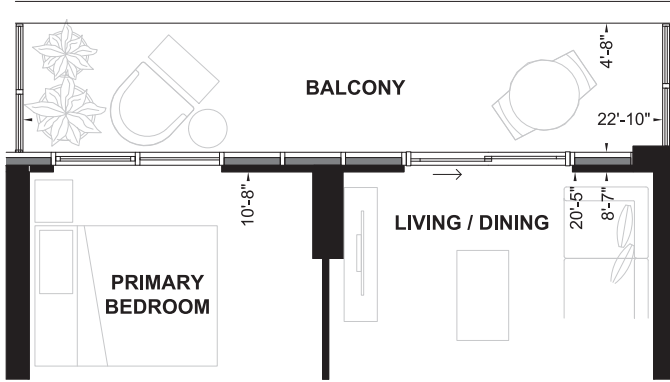

STUDIO

SUITE 39

SUITE AREA: 418 SQ. FT.
BALCONY: 59 SQ. FT.

EXTENT OF BALCONY
AT FLOOR 06, 10,
12 AND 17
78 SQ. FT.

STUDIO

SUITE 30

SUITE AREA: 441 SQ. FT.

EXTENT OF BALCONY AT FLOOR 06, 10, 12 AND 17
95 SQ. FT.

SUITE AREA: 717 SQ. FT.
BALCONY: 176 SQ. FT.

2 BEDROOM

SUITE 27

SUITE AREA: 729 SQ. FT.
BALCONY: 148 SQ. FT.

2 BEDROOM

SUITE 37

SUITE AREA: 737 SQ. FT.
BALCONY: 135 SQ. FT.

EXTENT OF BALCONY AT FLOOR 06, 10, 12 AND 17
103 SQ. FT.