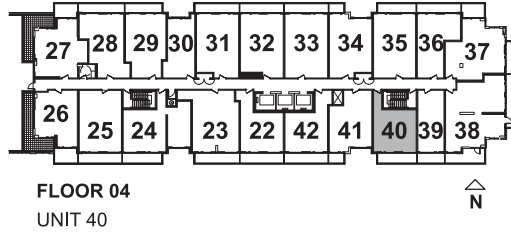

STUDIO

SUITE 39

SUITE AREA: 418 SQ. FT.
BALCONY: 59 SQ. FT.

EXTENT OF BALCONY
AT FLOOR 06, 10,
12 AND 17
78 SQ. FT.

STUDIO

SUITE 30

SUITE AREA: 441 SQ. FT.

EXTENT OF BALCONY AT FLOOR 06, 10, 12 AND 17
95 SQ. FT.

EXTENT OF BALCONY AT FLOOR 04-05, 07-09, 11, 14-16 AND 18-PH

1 BEDROOM

SUITE 40

SUITE AREA: 518 SQ. FT.
BALCONY: 84 SQ. FT.

1 BEDROOM

SUITE 22

SUITE AREA: 536 SQ. FT.
BALCONY: 95 SQ. FT.

1 BEDROOM