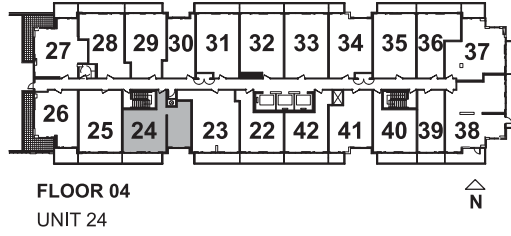

2 BEDROOM

SUITE 24

SUITE AREA: 791 SQ. FT.
BALCONY: 76 SQ. FT.