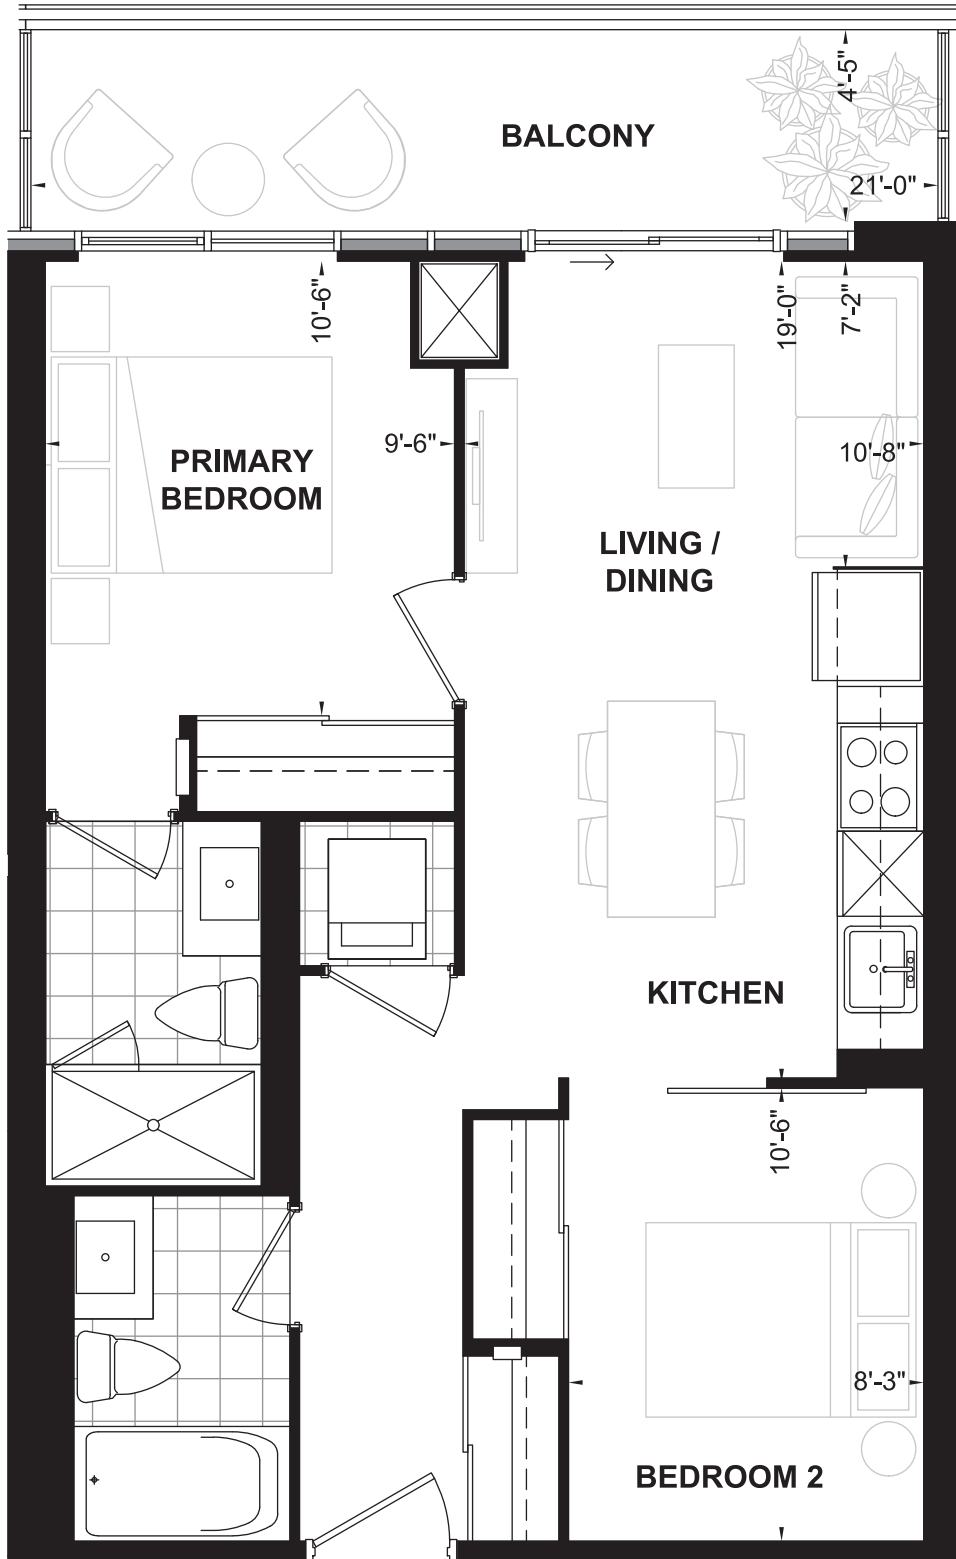

2 BEDROOM

SUITE 425

SUITE AREA: 664 SQ. FT.
BALCONY: 94 SQ.FT.