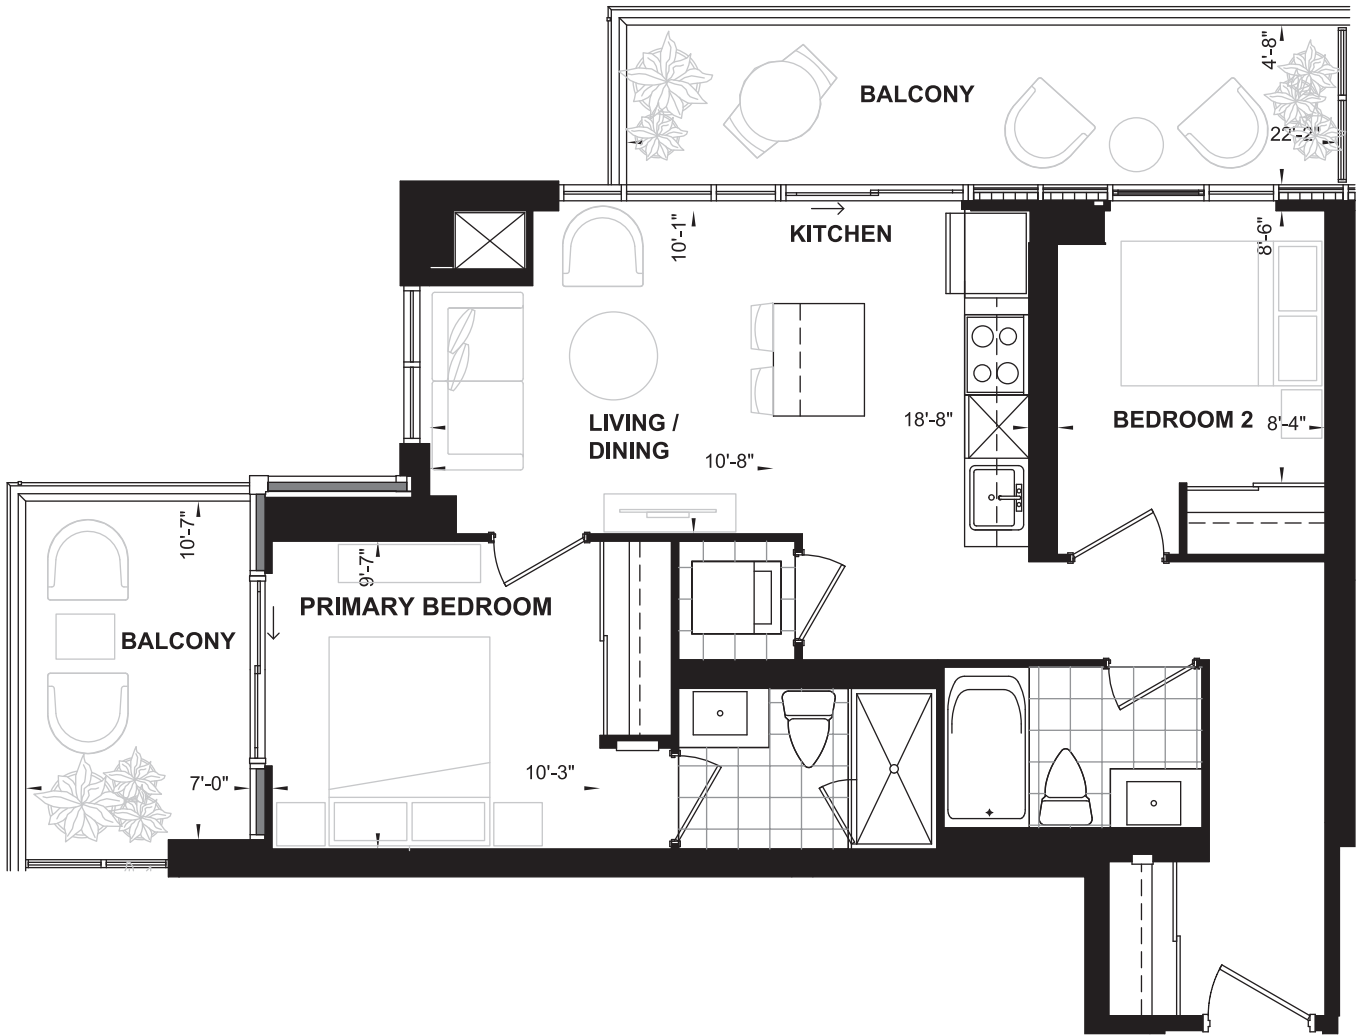

2 BEDROOM

SUITE 35

SUITE AREA: 680 SQ. FT.
BALCONY: 72 SQ. FT.

2 BEDROOM

SUITE 33

SUITE AREA: 689 SQ. FT.
BALCONY: 85 SQ. FT.

2 BEDROOM

SUITE 26

SUITE AREA: 717 SQ. FT.
BALCONY: 176 SQ. FT.

2 BEDROOM

SUITE 27

SUITE AREA: 729 SQ. FT.
BALCONY: 148 SQ. FT.

2 BEDROOM

SUITE 37

SUITE AREA: 737 SQ. FT.
BALCONY: 135 SQ. FT.

EXTENT OF BALCONY AT FLOOR 06, 10, 12 AND 17
103 SQ. FT.