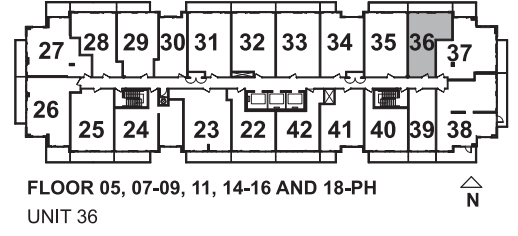

STUDIO

SUITE 39

SUITE AREA: 418 SQ. FT.
BALCONY: 59 SQ. FT.

EXTENT OF BALCONY
AT FLOOR 06, 10,
12 AND 17
78 SQ. FT.

STUDIO

SUITE 30

SUITE AREA: 441 SQ. FT.

EXTENT OF BALCONY AT FLOOR 06, 10, 12 AND 17
95 SQ. FT.

EXTENT OF BALCONY AT FLOOR 04-05, 07-09, 11, 14-16 AND 18-PH

1 BEDROOM

SUITE 40

SUITE AREA: 518 SQ. FT.
BALCONY: 84 SQ. FT.

1 BEDROOM

SUITE 22

SUITE AREA: 536 SQ. FT.
BALCONY: 95 SQ. FT.

1 BEDROOM

SUITE 42

SUITE AREA: 542 SQ. FT.
BALCONY: 95 SQ. FT.

1 BEDROOM

SUITE 36

SUITE AREA: 548 SQ. FT.
BALCONY: 84 SQ. FT.

FLOOR 04
UNIT 426

1 BEDROOM
+FLEX

SUITE 426

SUITE AREA: 556 SQ. FT.
BALCONY: 269 SQ.FT.

**EXTENT OF BALCONY
AT FLOOR 06, 10,
12 AND 17
120 SQ. FT.**

**EXTENT OF BALCONY
AT FLOOR 04-05, 07-09,
11, 14-16 AND 18-PH**

**1 BEDROOM
+FLEX
SUITE 41**

SUITE AREA: 584 SQ. FT.
BALCONY: 33 SQ. FT.