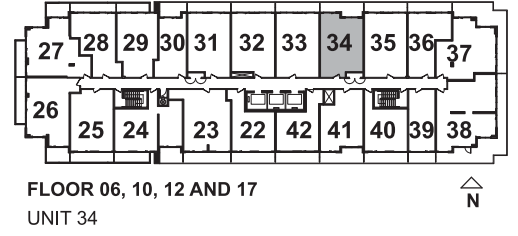

SUITE AREA: 556 SQ. FT.
BALCONY: 269 SQ.FT.

**EXTENT OF BALCONY
AT FLOOR 06, 10,
12 AND 17
120 SQ. FT.**

**EXTENT OF BALCONY
AT FLOOR 04-05, 07-09,
11, 14-16 AND 18-PH**

**1 BEDROOM
+FLEX
SUITE 41**

SUITE AREA: 584 SQ. FT.
BALCONY: 33 SQ. FT.

1 BEDROOM
+FLEX

SUITE 28

SUITE AREA: 588 SQ. FT.
BALCONY: 89 SQ. FT.

**1 BEDROOM
+FLEX
SUITE 29**

SUITE AREA: 610 SQ. FT.
BALCONY: 63 SQ. FT.

1 BEDROOM
+FLEX

SUITE 28

SUITE AREA: 588 SQ. FT.
BALCONY: 89 SQ. FT.

**EXTENT OF BALCONY
AT FLOOR 06, 10,
12 AND 17
110 SQ. FT.**

**EXTENT OF BALCONY
AT FLOOR 04-05, 07-09,
11, 14-16 AND 18-PH**

**1 BEDROOM
+FLEX**

SUITE 34

SUITE AREA: 634 SQ. FT.
BALCONY: 29 SQ. FT.

EXTENT OF BALCONY
AT FLOOR 06, 10,
12 AND 17
84 SQ. FT.