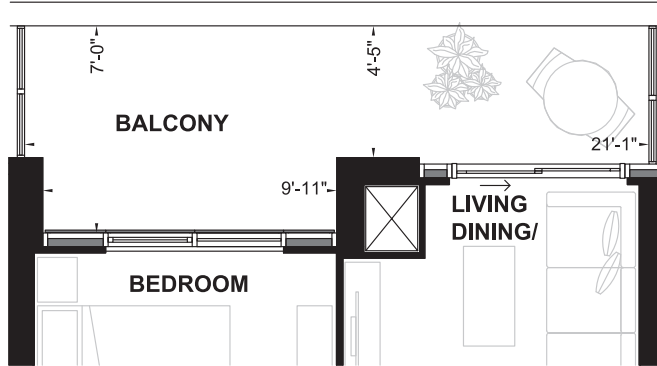

EXTENT OF BALCONY AT FLOOR 04-05, 07-09, 11, 14-16 AND 18-PH

1 BEDROOM

SUITE 40

SUITE AREA: 518 SQ. FT.
BALCONY: 84 SQ. FT.

1 BEDROOM

SUITE 22

SUITE AREA: 536 SQ. FT.
BALCONY: 95 SQ. FT.

1 BEDROOM

SUITE 42

SUITE AREA: 542 SQ. FT.
BALCONY: 95 SQ. FT.

1 BEDROOM

SUITE 36

SUITE AREA: 548 SQ. FT.
BALCONY: 84 SQ. FT.

FLOOR 04
UNIT 426

1 BEDROOM
+FLEX

SUITE 426

SUITE AREA: 556 SQ. FT.
BALCONY: 269 SQ.FT.

**EXTENT OF BALCONY
AT FLOOR 06, 10,
12 AND 17
120 SQ. FT.**

**EXTENT OF BALCONY
AT FLOOR 04-05, 07-09,
11, 14-16 AND 18-PH**

**1 BEDROOM
+FLEX
SUITE 41**

SUITE AREA: 584 SQ. FT.
BALCONY: 33 SQ. FT.

1 BEDROOM
+FLEX

SUITE 28

SUITE AREA: 588 SQ. FT.
BALCONY: 89 SQ. FT.

**1 BEDROOM
+FLEX
SUITE 29**

SUITE AREA: 610 SQ. FT.
BALCONY: 63 SQ. FT.

1 BEDROOM
+FLEX

SUITE 28

SUITE AREA: 588 SQ. FT.
BALCONY: 89 SQ. FT.