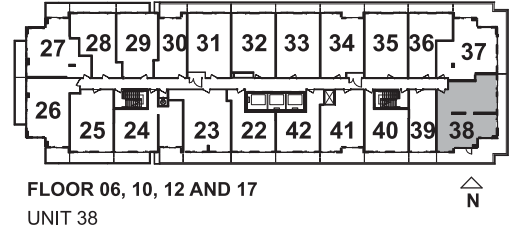

3 BEDROOM

SUITE 38

SUITE AREA: 960 SQ. FT.
BALCONY: 212 SQ. FT.