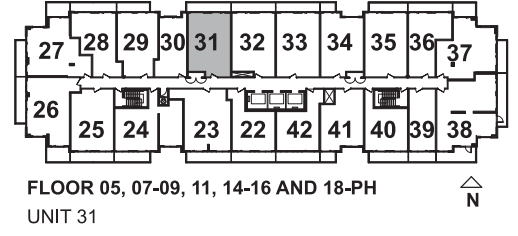

1 BEDROOM
+FLEX

SUITE 28

SUITE AREA: 588 SQ. FT.
BALCONY: 89 SQ. FT.

**1 BEDROOM
+FLEX
SUITE 29**

SUITE AREA: 610 SQ. FT.
BALCONY: 63 SQ. FT.

1 BEDROOM
+FLEX

SUITE 28

SUITE AREA: 588 SQ. FT.
BALCONY: 89 SQ. FT.

**EXTENT OF BALCONY
AT FLOOR 06, 10,
12 AND 17
110 SQ. FT.**

**EXTENT OF BALCONY
AT FLOOR 04-05, 07-09,
11, 14-16 AND 18-PH**

**1 BEDROOM
+FLEX**

SUITE 34

SUITE AREA: 634 SQ. FT.
BALCONY: 29 SQ. FT.

EXTENT OF BALCONY
AT FLOOR 06, 10,
12 AND 17
84 SQ. FT.

EXTENT OF BALCONY
AT FLOOR 04-05, 07-09,
11, 14-16 AND 18-PH

1 BEDROOM
+FLEX
SUITE 31

SUITE AREA: 659 SQ. FT.
BALCONY: 85 SQ. FT.

2 BEDROOM

SUITE 25

SUITE AREA: 653 SQ. FT.
BALCONY: 94 SQ. FT.

2 BEDROOM

SUITE 32