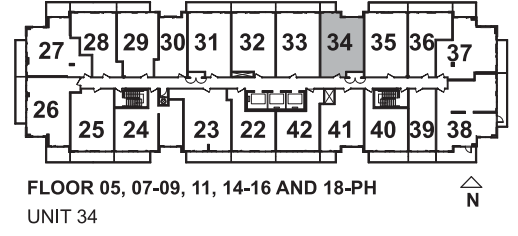

SUITE AREA: 556 SQ. FT.
BALCONY: 269 SQ.FT.

**EXTENT OF BALCONY
AT FLOOR 06, 10,
12 AND 17
120 SQ. FT.**

**EXTENT OF BALCONY
AT FLOOR 04-05, 07-09,
11, 14-16 AND 18-PH**

**1 BEDROOM
+FLEX
SUITE 41**

SUITE AREA: 584 SQ. FT.
BALCONY: 33 SQ. FT.

1 BEDROOM
+FLEX

SUITE 28

SUITE AREA: 588 SQ. FT.
BALCONY: 89 SQ. FT.

**1 BEDROOM
+FLEX
SUITE 29**

SUITE AREA: 610 SQ. FT.
BALCONY: 63 SQ. FT.

1 BEDROOM
+FLEX

SUITE 28

SUITE AREA: 588 SQ. FT.
BALCONY: 89 SQ. FT.

**EXTENT OF BALCONY
AT FLOOR 06, 10,
12 AND 17
110 SQ. FT.**

**EXTENT OF BALCONY
AT FLOOR 04-05, 07-09,
11, 14-16 AND 18-PH**

**1 BEDROOM
+FLEX**

SUITE 34

SUITE AREA: 634 SQ. FT.
BALCONY: 29 SQ. FT.

EXTENT OF BALCONY
AT FLOOR 06, 10,
12 AND 17
84 SQ. FT.