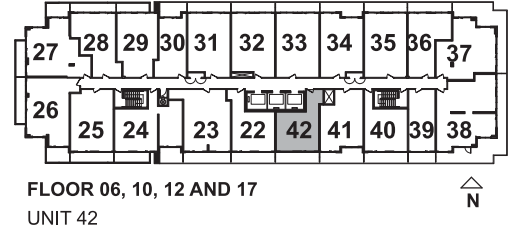

STUDIO

SUITE 39

SUITE AREA: 418 SQ. FT.
BALCONY: 59 SQ. FT.

EXTENT OF BALCONY
AT FLOOR 06, 10,
12 AND 17
78 SQ. FT.

STUDIO

SUITE 30

SUITE AREA: 441 SQ. FT.

EXTENT OF BALCONY AT FLOOR 06, 10, 12 AND 17
95 SQ. FT.

EXTENT OF BALCONY AT FLOOR 04-05, 07-09, 11, 14-16 AND 18-PH

1 BEDROOM

SUITE 40

SUITE AREA: 518 SQ. FT.
BALCONY: 84 SQ. FT.

1 BEDROOM

SUITE 22

SUITE AREA: 536 SQ. FT.
BALCONY: 95 SQ. FT.

1 BEDROOM

SUITE 42

SUITE AREA: 542 SQ. FT.
BALCONY: 95 SQ. FT.

1 BEDROOM

SUITE 36

SUITE AREA: 548 SQ. FT.
BALCONY: 84 SQ. FT.

FLOOR 04
UNIT 426

1 BEDROOM
+FLEX

SUITE 426

SUITE AREA: 556 SQ. FT.
BALCONY: 269 SQ.FT.

**EXTENT OF BALCONY
AT FLOOR 06, 10,
12 AND 17
120 SQ. FT.**

**EXTENT OF BALCONY
AT FLOOR 04-05, 07-09,
11, 14-16 AND 18-PH**

**1 BEDROOM
+FLEX
SUITE 41**

SUITE AREA: 584 SQ. FT.
BALCONY: 33 SQ. FT.