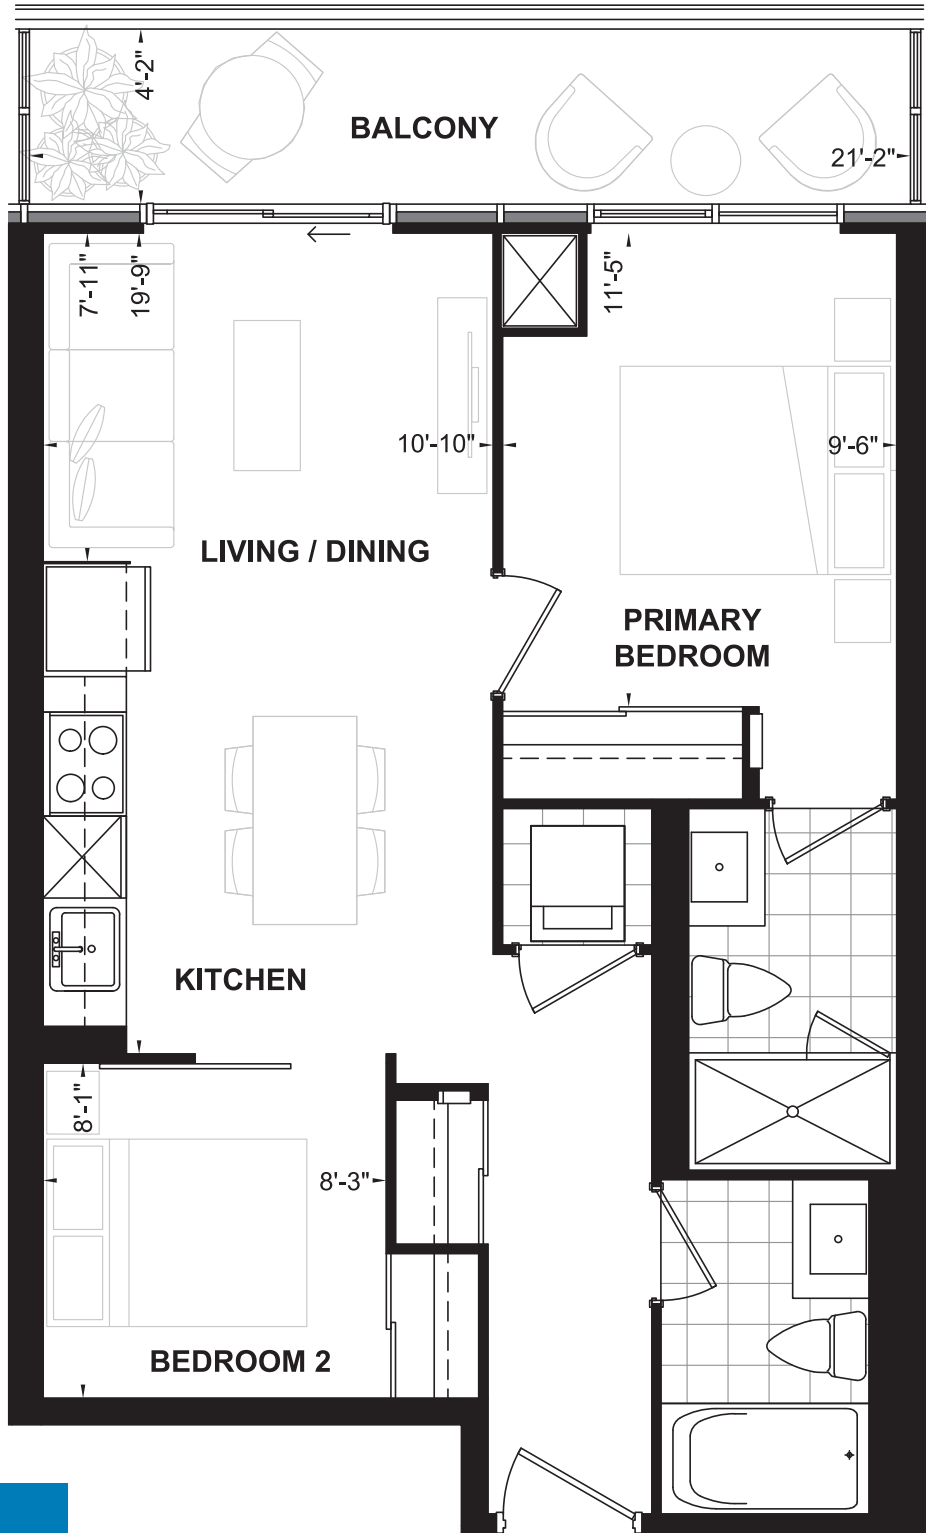

STUDIO

SUITE 39

SUITE AREA: 418 SQ. FT.
BALCONY: 59 SQ. FT.

EXTENT OF BALCONY
AT FLOOR 06, 10,
12 AND 17
78 SQ. FT.

STUDIO

SUITE 30

SUITE AREA: 441 SQ. FT.

EXTENT OF BALCONY AT FLOOR 06, 10, 12 AND 17
95 SQ. FT.

EXTENT OF BALCONY AT FLOOR 04-05, 07-09, 11, 14-16 AND 18-PH

1 BEDROOM

SUITE 40

SUITE AREA: 518 SQ. FT.
BALCONY: 84 SQ. FT.

1 BEDROOM

SUITE 22

SUITE AREA: 536 SQ. FT.
BALCONY: 95 SQ. FT.

1 BEDROOM

1 BEDROOM
+FLEX

SUITE 28

SUITE AREA: 588 SQ. FT.
BALCONY: 89 SQ. FT.

**1 BEDROOM
+FLEX
SUITE 29**

SUITE AREA: 610 SQ. FT.
BALCONY: 63 SQ. FT.

1 BEDROOM
+FLEX

SUITE 28

SUITE AREA: 588 SQ. FT.
BALCONY: 89 SQ. FT.

EXTENT OF BALCONY
AT FLOOR 04-05, 07-09,
11, 14-16 AND 18-PH

1 BEDROOM
+FLEX
SUITE 31

SUITE AREA: 659 SQ. FT.
BALCONY: 85 SQ. FT.

2 BEDROOM

SUITE 25

SUITE AREA: 653 SQ. FT.
BALCONY: 94 SQ. FT.

2 BEDROOM

SUITE 32