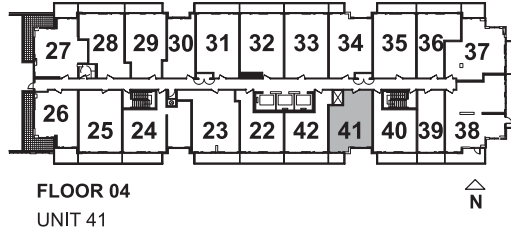

EXTENT OF BALCONY AT FLOOR 04-05, 07-09, 11, 14-16 AND 18-PH

1 BEDROOM

SUITE 40

SUITE AREA: 518 SQ. FT.
BALCONY: 84 SQ. FT.

1 BEDROOM

SUITE 22

SUITE AREA: 536 SQ. FT.
BALCONY: 95 SQ. FT.

1 BEDROOM

SUITE 42

SUITE AREA: 542 SQ. FT.
BALCONY: 95 SQ. FT.

1 BEDROOM

SUITE 36

SUITE AREA: 548 SQ. FT.
BALCONY: 84 SQ. FT.

FLOOR 04
UNIT 426

1 BEDROOM
+FLEX

SUITE 426

SUITE AREA: 556 SQ. FT.
BALCONY: 269 SQ.FT.

**EXTENT OF BALCONY
AT FLOOR 06, 10,
12 AND 17
120 SQ. FT.**

**EXTENT OF BALCONY
AT FLOOR 04-05, 07-09,
11, 14-16 AND 18-PH**

**1 BEDROOM
+FLEX
SUITE 41**

SUITE AREA: 584 SQ. FT.
BALCONY: 33 SQ. FT.

1 BEDROOM
+FLEX

SUITE 28

SUITE AREA: 588 SQ. FT.
BALCONY: 89 SQ. FT.

**1 BEDROOM
+FLEX
SUITE 29**

SUITE AREA: 610 SQ. FT.
BALCONY: 63 SQ. FT.

1 BEDROOM
+FLEX

SUITE 28

SUITE AREA: 588 SQ. FT.
BALCONY: 89 SQ. FT.