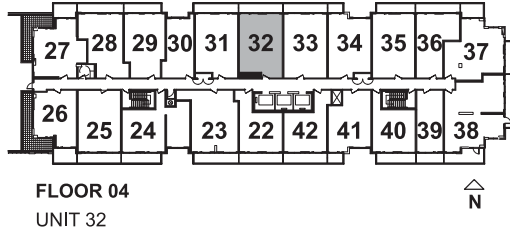

1 BEDROOM
+FLEX

SUITE 28

SUITE AREA: 588 SQ. FT.
BALCONY: 89 SQ. FT.

**1 BEDROOM
+FLEX
SUITE 29**

SUITE AREA: 610 SQ. FT.
BALCONY: 63 SQ. FT.

1 BEDROOM
+FLEX

SUITE 28

SUITE AREA: 588 SQ. FT.
BALCONY: 89 SQ. FT.

**EXTENT OF BALCONY
AT FLOOR 06, 10,
12 AND 17
110 SQ. FT.**

**EXTENT OF BALCONY
AT FLOOR 04-05, 07-09,
11, 14-16 AND 18-PH**

**1 BEDROOM
+FLEX**

SUITE 34

SUITE AREA: 634 SQ. FT.
BALCONY: 29 SQ. FT.

EXTENT OF BALCONY
AT FLOOR 06, 10,
12 AND 17
84 SQ. FT.

EXTENT OF BALCONY
AT FLOOR 04-05, 07-09,
11, 14-16 AND 18-PH

1 BEDROOM
+FLEX
SUITE 31

SUITE AREA: 659 SQ. FT.
BALCONY: 85 SQ. FT.

2 BEDROOM

SUITE 25

SUITE AREA: 653 SQ. FT.
BALCONY: 94 SQ. FT.

2 BEDROOM

SUITE 32