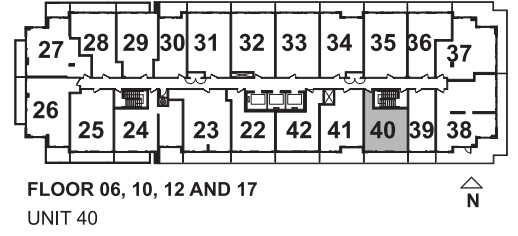

STUDIO

SUITE 39

SUITE AREA: 418 SQ. FT.
BALCONY: 59 SQ. FT.

EXTENT OF BALCONY
AT FLOOR 06, 10,
12 AND 17
78 SQ. FT.

STUDIO

SUITE 30

SUITE AREA: 441 SQ. FT.

EXTENT OF BALCONY AT FLOOR 06, 10, 12 AND 17
95 SQ. FT.

EXTENT OF BALCONY AT FLOOR 04-05, 07-09, 11, 14-16 AND 18-PH

1 BEDROOM

SUITE 40

SUITE AREA: 518 SQ. FT.
BALCONY: 84 SQ. FT.

1 BEDROOM

SUITE 22

SUITE AREA: 536 SQ. FT.
BALCONY: 95 SQ. FT.

1 BEDROOM