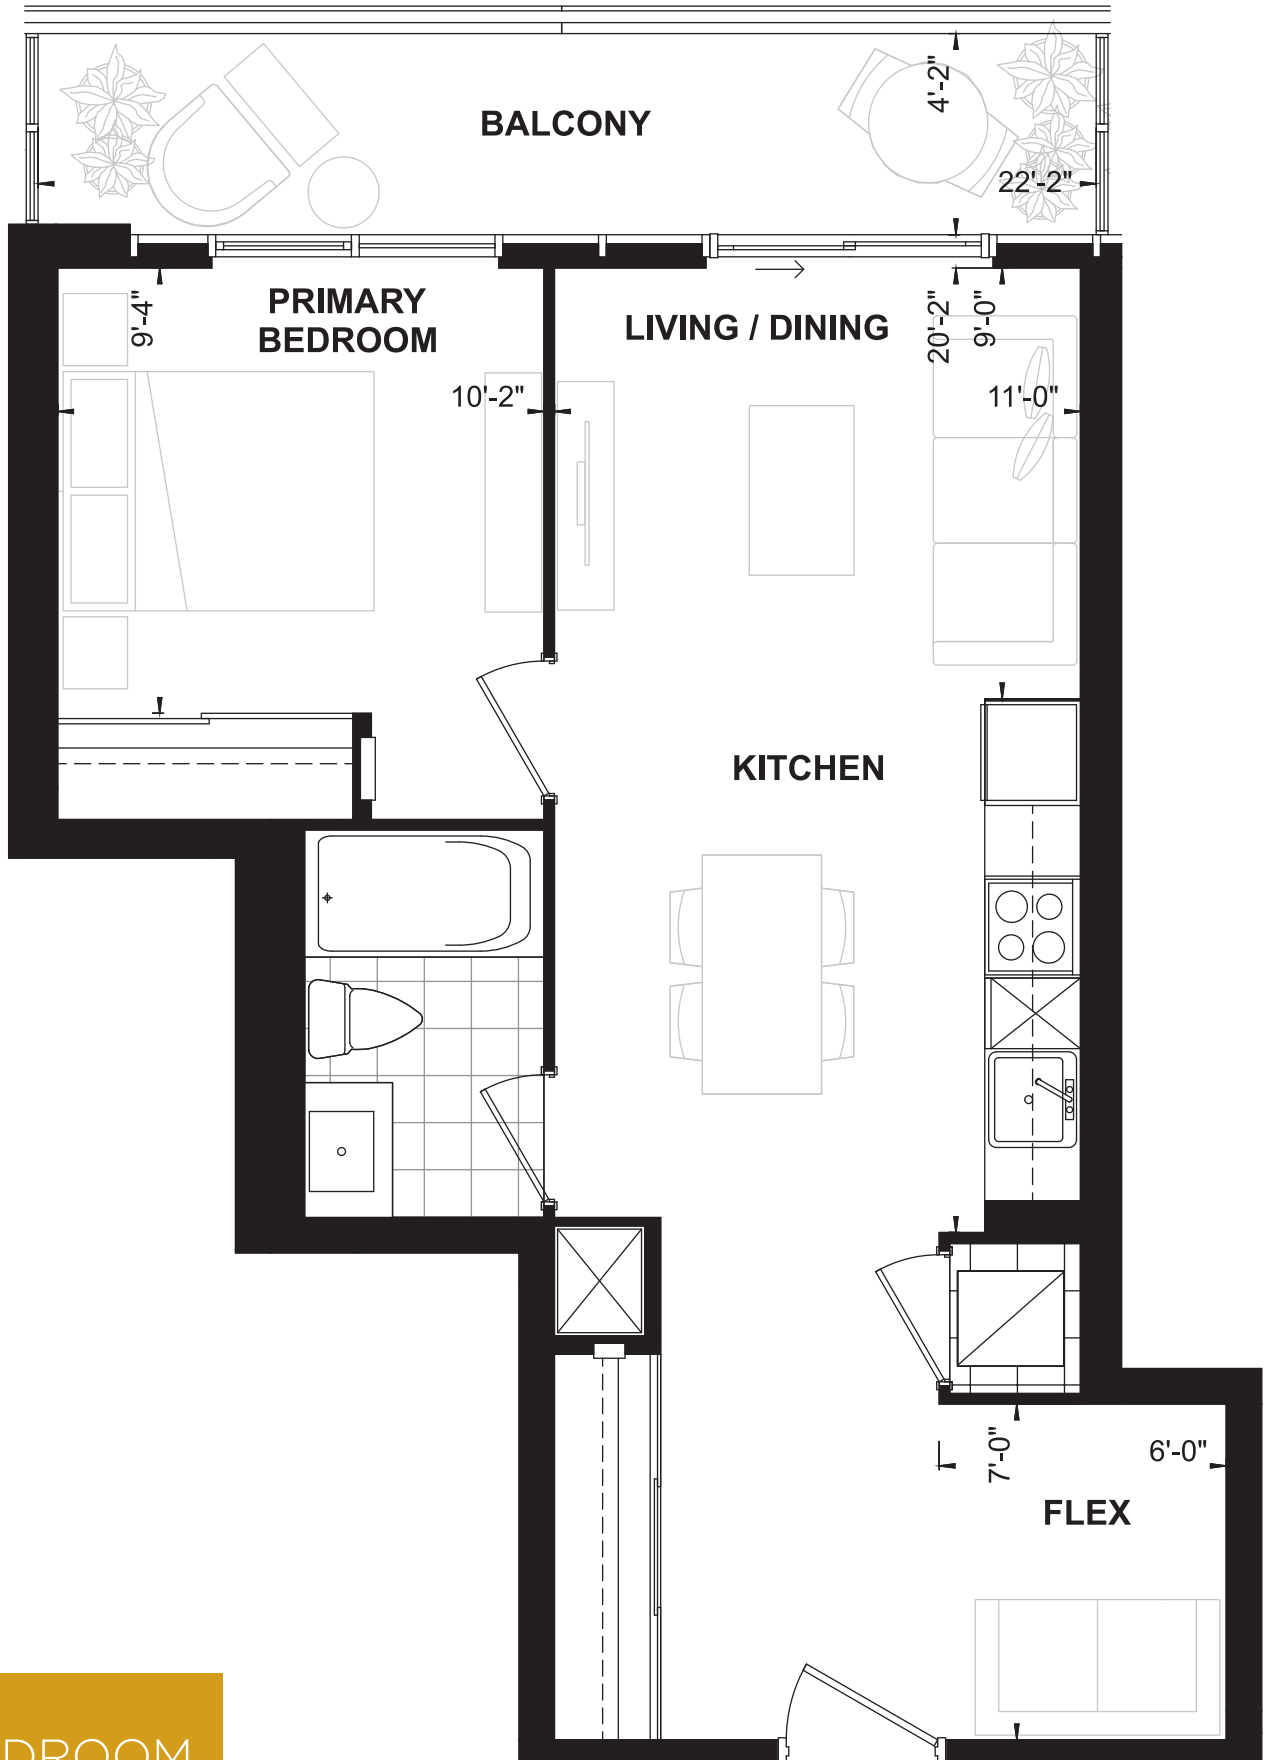

EXTENT OF BALCONY AT FLOOR 04-05, 07-09, 11, 14-16 AND 18-PH

1 BEDROOM

SUITE 40

SUITE AREA: 518 SQ. FT.
BALCONY: 84 SQ. FT.

1 BEDROOM

SUITE 22

SUITE AREA: 536 SQ. FT.
BALCONY: 95 SQ. FT.

1 BEDROOM

SUITE 42

SUITE AREA: 542 SQ. FT.
BALCONY: 95 SQ. FT.

1 BEDROOM

SUITE 36

SUITE AREA: 548 SQ. FT.
BALCONY: 84 SQ. FT.

FLOOR 04
UNIT 426

1 BEDROOM
+FLEX

SUITE 426

SUITE AREA: 556 SQ. FT.
BALCONY: 269 SQ.FT.

**EXTENT OF BALCONY
AT FLOOR 06, 10,
12 AND 17
120 SQ. FT.**

**EXTENT OF BALCONY
AT FLOOR 04-05, 07-09,
11, 14-16 AND 18-PH**

**1 BEDROOM
+FLEX
SUITE 41**

SUITE AREA: 584 SQ. FT.
BALCONY: 33 SQ. FT.

1 BEDROOM
+FLEX

SUITE 28

SUITE AREA: 588 SQ. FT.
BALCONY: 89 SQ. FT.

**1 BEDROOM
+FLEX
SUITE 29**

SUITE AREA: 610 SQ. FT.
BALCONY: 63 SQ. FT.

1 BEDROOM
+FLEX

SUITE 28

SUITE AREA: 588 SQ. FT.
BALCONY: 89 SQ. FT.