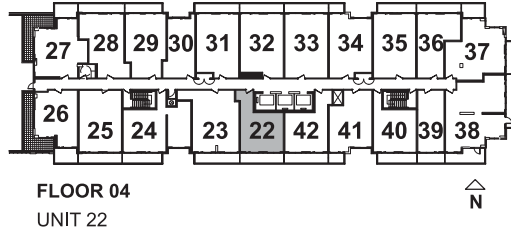

STUDIO

SUITE 39

SUITE AREA: 418 SQ. FT.
BALCONY: 59 SQ. FT.

EXTENT OF BALCONY
AT FLOOR 06, 10,
12 AND 17
78 SQ. FT.

STUDIO

SUITE 30

SUITE AREA: 441 SQ. FT.

EXTENT OF BALCONY AT FLOOR 06, 10, 12 AND 17
95 SQ. FT.

EXTENT OF BALCONY AT FLOOR 04-05, 07-09, 11, 14-16 AND 18-PH

1 BEDROOM

SUITE 40

SUITE AREA: 518 SQ. FT.
BALCONY: 84 SQ. FT.

1 BEDROOM

SUITE 22

SUITE AREA: 536 SQ. FT.
BALCONY: 95 SQ. FT.

1 BEDROOM