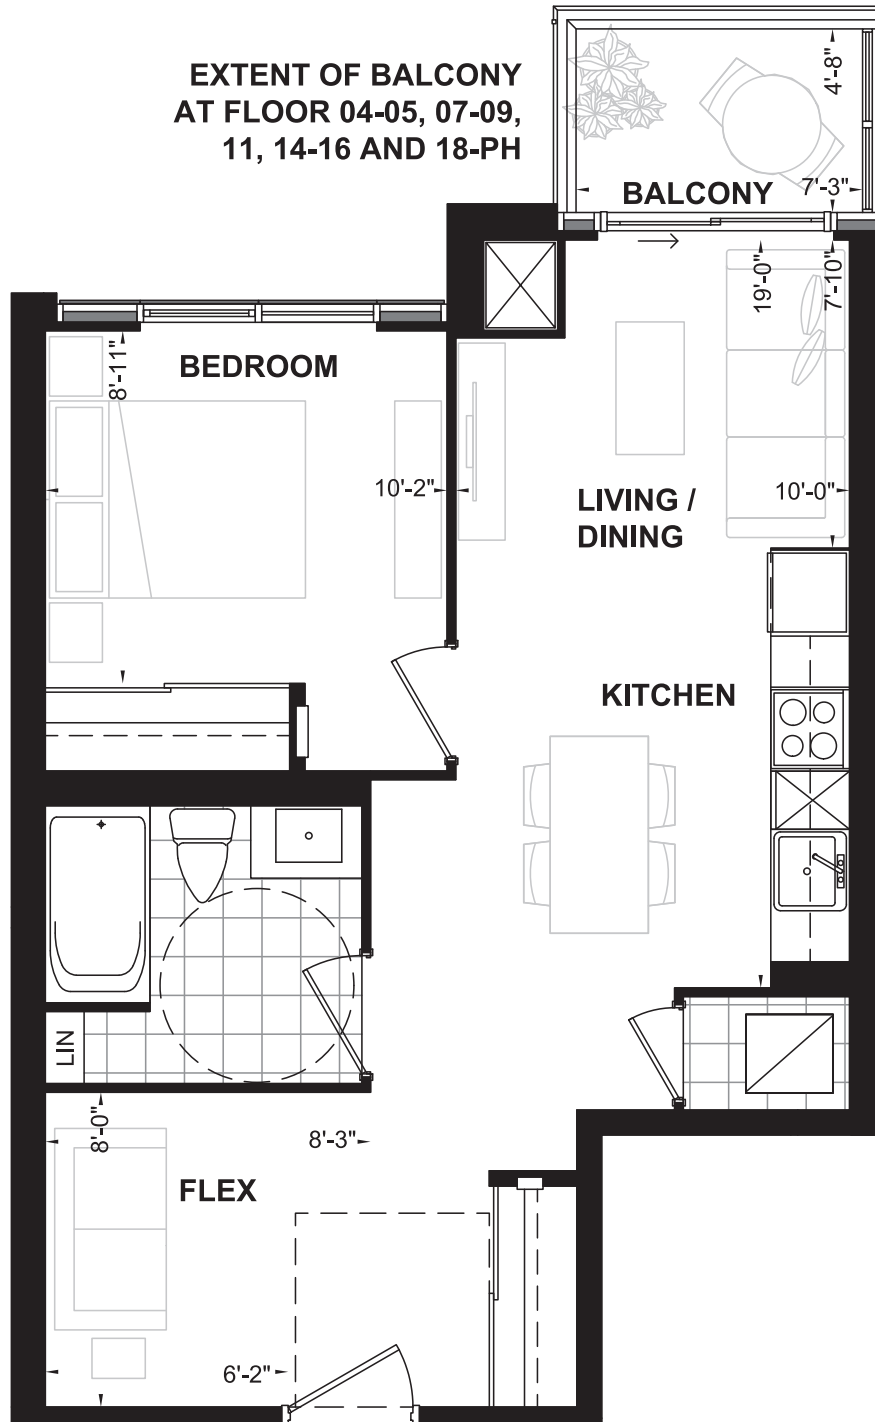

EXTENT OF BALCONY AT FLOOR 04-05, 07-09, 11, 14-16 AND 18-PH

1 BEDROOM

SUITE 40

SUITE AREA: 518 SQ. FT.
BALCONY: 84 SQ. FT.

1 BEDROOM

SUITE 22

SUITE AREA: 536 SQ. FT.
BALCONY: 95 SQ. FT.

1 BEDROOM

SUITE 42

SUITE AREA: 542 SQ. FT.
BALCONY: 95 SQ. FT.

1 BEDROOM

SUITE 36

SUITE AREA: 548 SQ. FT.
BALCONY: 84 SQ. FT.

FLOOR 04
UNIT 426

1 BEDROOM
+FLEX

SUITE 426

SUITE AREA: 556 SQ. FT.
BALCONY: 269 SQ.FT.

**EXTENT OF BALCONY
AT FLOOR 06, 10,
12 AND 17
120 SQ. FT.**

**EXTENT OF BALCONY
AT FLOOR 04-05, 07-09,
11, 14-16 AND 18-PH**

**1 BEDROOM
+FLEX
SUITE 41**

SUITE AREA: 584 SQ. FT.
BALCONY: 33 SQ. FT.

1 BEDROOM
+FLEX

SUITE 28

SUITE AREA: 588 SQ. FT.
BALCONY: 89 SQ. FT.

**1 BEDROOM
+FLEX
SUITE 29**

SUITE AREA: 610 SQ. FT.
BALCONY: 63 SQ. FT.

1 BEDROOM
+FLEX

SUITE 28

SUITE AREA: 588 SQ. FT.
BALCONY: 89 SQ. FT.