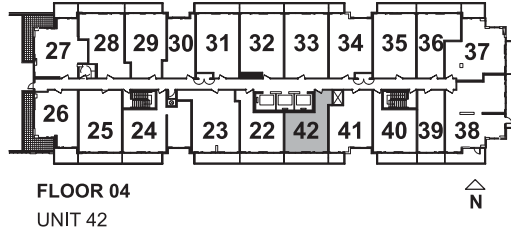

STUDIO

SUITE 39

SUITE AREA: 418 SQ. FT.
BALCONY: 59 SQ. FT.

EXTENT OF BALCONY
AT FLOOR 06, 10,
12 AND 17
78 SQ. FT.

STUDIO

SUITE 30

SUITE AREA: 441 SQ. FT.

EXTENT OF BALCONY AT FLOOR 06, 10, 12 AND 17
95 SQ. FT.

EXTENT OF BALCONY AT FLOOR 04-05, 07-09, 11, 14-16 AND 18-PH

1 BEDROOM

SUITE 40

SUITE AREA: 518 SQ. FT.
BALCONY: 84 SQ. FT.

1 BEDROOM

SUITE 22

SUITE AREA: 536 SQ. FT.
BALCONY: 95 SQ. FT.

1 BEDROOM

SUITE 42

SUITE AREA: 542 SQ. FT.
BALCONY: 95 SQ. FT.

1 BEDROOM

SUITE 36

SUITE AREA: 548 SQ. FT.
BALCONY: 84 SQ. FT.

FLOOR 04
UNIT 426

1 BEDROOM
+FLEX

SUITE 426

SUITE AREA: 556 SQ. FT.
BALCONY: 269 SQ.FT.

**EXTENT OF BALCONY
AT FLOOR 06, 10,
12 AND 17
120 SQ. FT.**

**EXTENT OF BALCONY
AT FLOOR 04-05, 07-09,
11, 14-16 AND 18-PH**

**1 BEDROOM
+FLEX
SUITE 41**

SUITE AREA: 584 SQ. FT.
BALCONY: 33 SQ. FT.