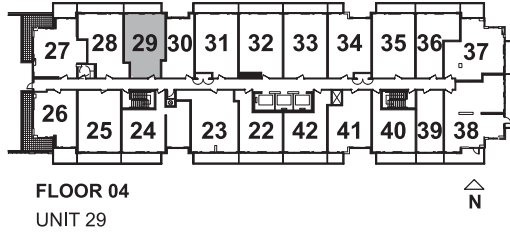

STUDIO

SUITE 39

SUITE AREA: 418 SQ. FT.
BALCONY: 59 SQ. FT.

EXTENT OF BALCONY
AT FLOOR 06, 10,
12 AND 17
78 SQ. FT.

STUDIO

SUITE 30

SUITE AREA: 441 SQ. FT.

EXTENT OF BALCONY AT FLOOR 06, 10, 12 AND 17
95 SQ. FT.

SUITE 42

SUITE AREA: 542 SQ. FT.
BALCONY: 95 SQ. FT.

1 BEDROOM

SUITE 36

SUITE AREA: 548 SQ. FT.
BALCONY: 84 SQ. FT.

FLOOR 04
UNIT 426

1 BEDROOM
+FLEX

SUITE 426

SUITE AREA: 556 SQ. FT.
BALCONY: 269 SQ.FT.

**EXTENT OF BALCONY
AT FLOOR 06, 10,
12 AND 17
120 SQ. FT.**

**EXTENT OF BALCONY
AT FLOOR 04-05, 07-09,
11, 14-16 AND 18-PH**

**1 BEDROOM
+FLEX
SUITE 41**

SUITE AREA: 584 SQ. FT.
BALCONY: 33 SQ. FT.

1 BEDROOM
+FLEX

SUITE 28

SUITE AREA: 588 SQ. FT.
BALCONY: 89 SQ. FT.

**1 BEDROOM
+FLEX
SUITE 29**

SUITE AREA: 610 SQ. FT.
BALCONY: 63 SQ. FT.

1 BEDROOM
+FLEX

SUITE 28

SUITE AREA: 588 SQ. FT.
BALCONY: 89 SQ. FT.