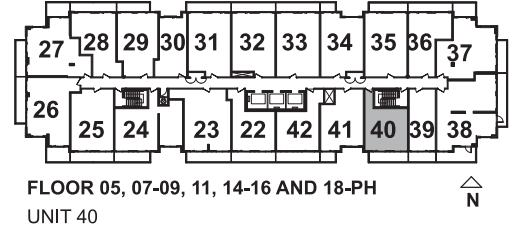

STUDIO

SUITE 39

SUITE AREA: 418 SQ. FT.
BALCONY: 59 SQ. FT.

EXTENT OF BALCONY
AT FLOOR 06, 10,
12 AND 17
78 SQ. FT.

STUDIO

SUITE 30

SUITE AREA: 441 SQ. FT.

EXTENT OF BALCONY AT FLOOR 06, 10, 12 AND 17
95 SQ. FT.

EXTENT OF BALCONY AT FLOOR 04-05, 07-09, 11, 14-16 AND 18-PH

1 BEDROOM

SUITE 40

SUITE AREA: 518 SQ. FT.
BALCONY: 84 SQ. FT.

1 BEDROOM

SUITE 22

SUITE AREA: 536 SQ. FT.
BALCONY: 95 SQ. FT.

1 BEDROOM