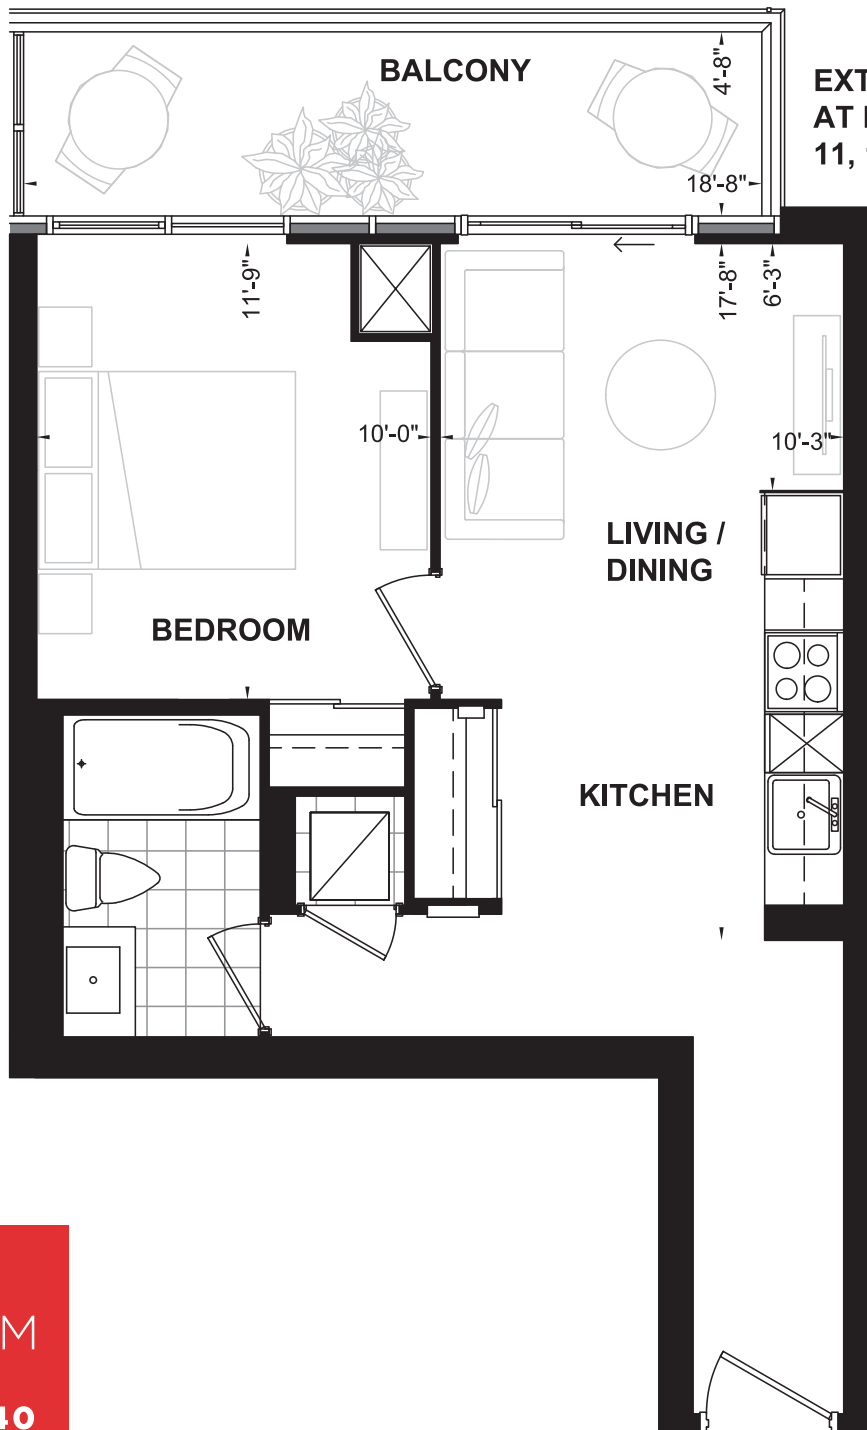

STUDIO

SUITE 39

SUITE AREA: 418 SQ. FT.
BALCONY: 59 SQ. FT.

EXTENT OF BALCONY
AT FLOOR 06, 10,
12 AND 17
78 SQ. FT.

STUDIO

SUITE 30

SUITE AREA: 441 SQ. FT.

EXTENT OF BALCONY AT FLOOR 06, 10, 12 AND 17
95 SQ. FT.

EXTENT OF BALCONY AT FLOOR 04-05, 07-09, 11, 14-16 AND 18-PH

1 BEDROOM

SUITE 40

SUITE AREA: 518 SQ. FT.
BALCONY: 84 SQ. FT.

1 BEDROOM

SUITE 22

SUITE AREA: 536 SQ. FT.
BALCONY: 95 SQ. FT.

1 BEDROOM

SUITE 42

SUITE AREA: 542 SQ. FT.
BALCONY: 95 SQ. FT.

1 BEDROOM

SUITE 36

SUITE AREA: 548 SQ. FT.
BALCONY: 84 SQ. FT.

FLOOR 04
UNIT 426

1 BEDROOM
+FLEX

SUITE 426

1 BEDROOM
+FLEX

SUITE 28

SUITE AREA: 588 SQ. FT.
BALCONY: 89 SQ. FT.

**1 BEDROOM
+FLEX
SUITE 29**

SUITE AREA: 610 SQ. FT.
BALCONY: 63 SQ. FT.

1 BEDROOM
+FLEX

SUITE 28

SUITE AREA: 588 SQ. FT.
BALCONY: 89 SQ. FT.