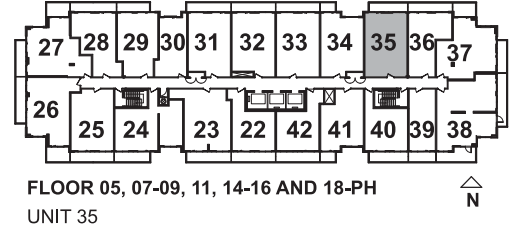

SUITE AREA: 661 SQ. FT.
BALCONY: 85 SQ. FT.

FLOOR 04
UNIT 425

2 BEDROOM

SUITE 425

SUITE AREA: 664 SQ. FT.
BALCONY: 94 SQ.FT.

EXTENT OF BALCONY
AT FLOOR 06, 10,
12 AND 17
82 SQ. FT.

EXTENT OF BALCONY
AT FLOOR 04-05, 07-09,
11, 14-16 AND 18-PH