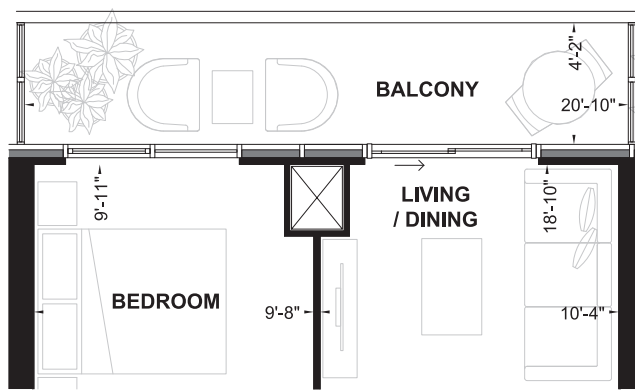

1 BEDROOM
+FLEX

SUITE 28

SUITE AREA: 588 SQ. FT.
BALCONY: 89 SQ. FT.

**1 BEDROOM
+FLEX
SUITE 29**

SUITE AREA: 610 SQ. FT.
BALCONY: 63 SQ. FT.

1 BEDROOM
+FLEX

SUITE 28

SUITE AREA: 588 SQ. FT.
BALCONY: 89 SQ. FT.

**EXTENT OF BALCONY
AT FLOOR 06, 10,
12 AND 17
110 SQ. FT.**

**EXTENT OF BALCONY
AT FLOOR 04-05, 07-09,
11, 14-16 AND 18-PH**

**1 BEDROOM
+FLEX**

SUITE 34

SUITE AREA: 634 SQ. FT.
BALCONY: 29 SQ. FT.

EXTENT OF BALCONY
AT FLOOR 06, 10,
12 AND 17
84 SQ. FT.

EXTENT OF BALCONY
AT FLOOR 04-05, 07-09,
11, 14-16 AND 18-PH

1 BEDROOM
+FLEX
SUITE 31

SUITE AREA: 659 SQ. FT.
BALCONY: 85 SQ. FT.

2 BEDROOM

SUITE 25

SUITE AREA: 653 SQ. FT.
BALCONY: 94 SQ. FT.

2 BEDROOM

SUITE 32