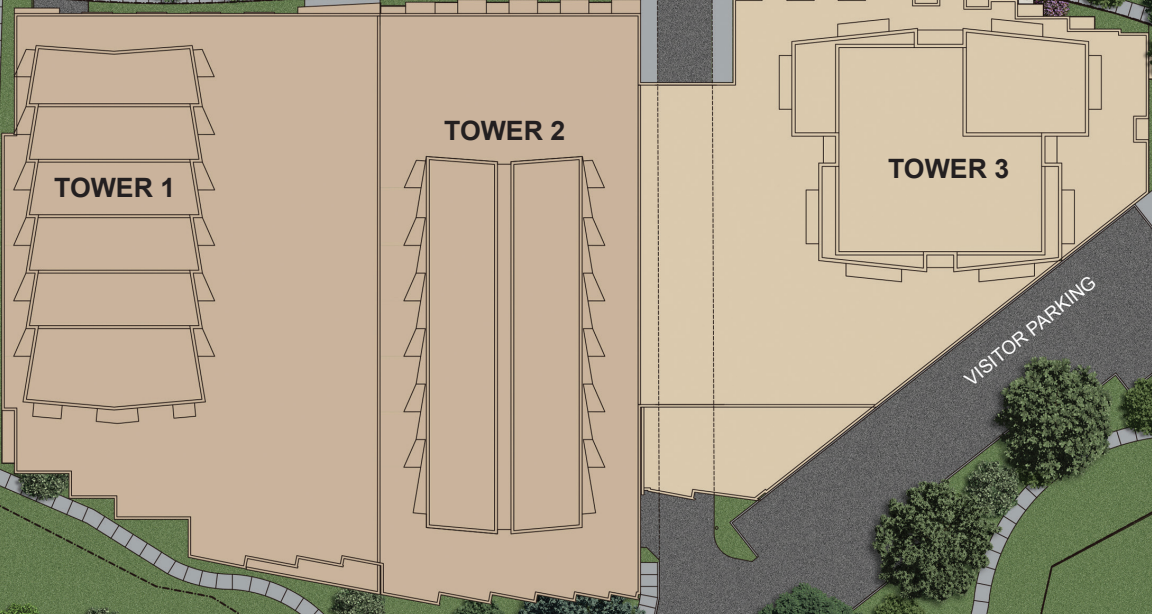

VUPPOINT

IN PICKERING

EXISTING
RETAIL

EXISTING
RETAIL

FUTURE WALNUT LANE

VISITOR PARKING

LIVERPOOL ROAD

RAMP TO HIGHWAY 401 WESTBOUND

HIGHWAY 401

Tribute OVER 35 YEARS
communities

Secure Capital

Landscaping is conceptual and final landscaping may vary from that shown on the the plan. Siting not yet determined. E. & O.E. August 2022