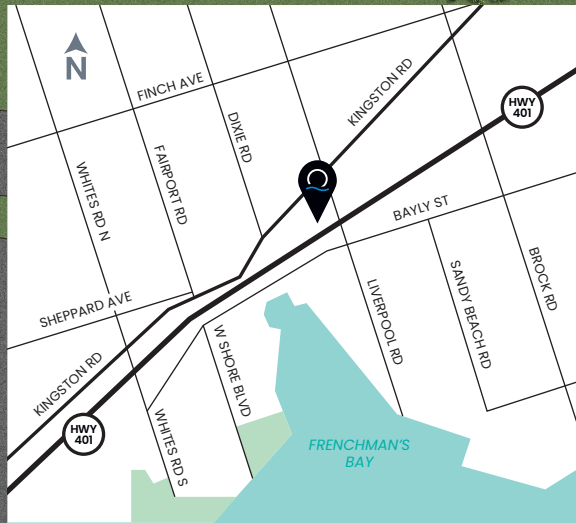

VUPPOINT

IN PICKERING

EXISTING
RETAIL

EXISTING
RETAIL

FUTURE WALNUT LANE

VISITOR PARKING

LIVERPOOL ROAD

RAMP TO HIGHWAY 401 WESTBOUND

HIGHWAY 401

Tribute OVER 35 YEARS
communities

Secure Capital

Landscaping is conceptual and final landscaping may vary from that shown on the the plan. Siting not yet determined. E. & O.E. August 2022