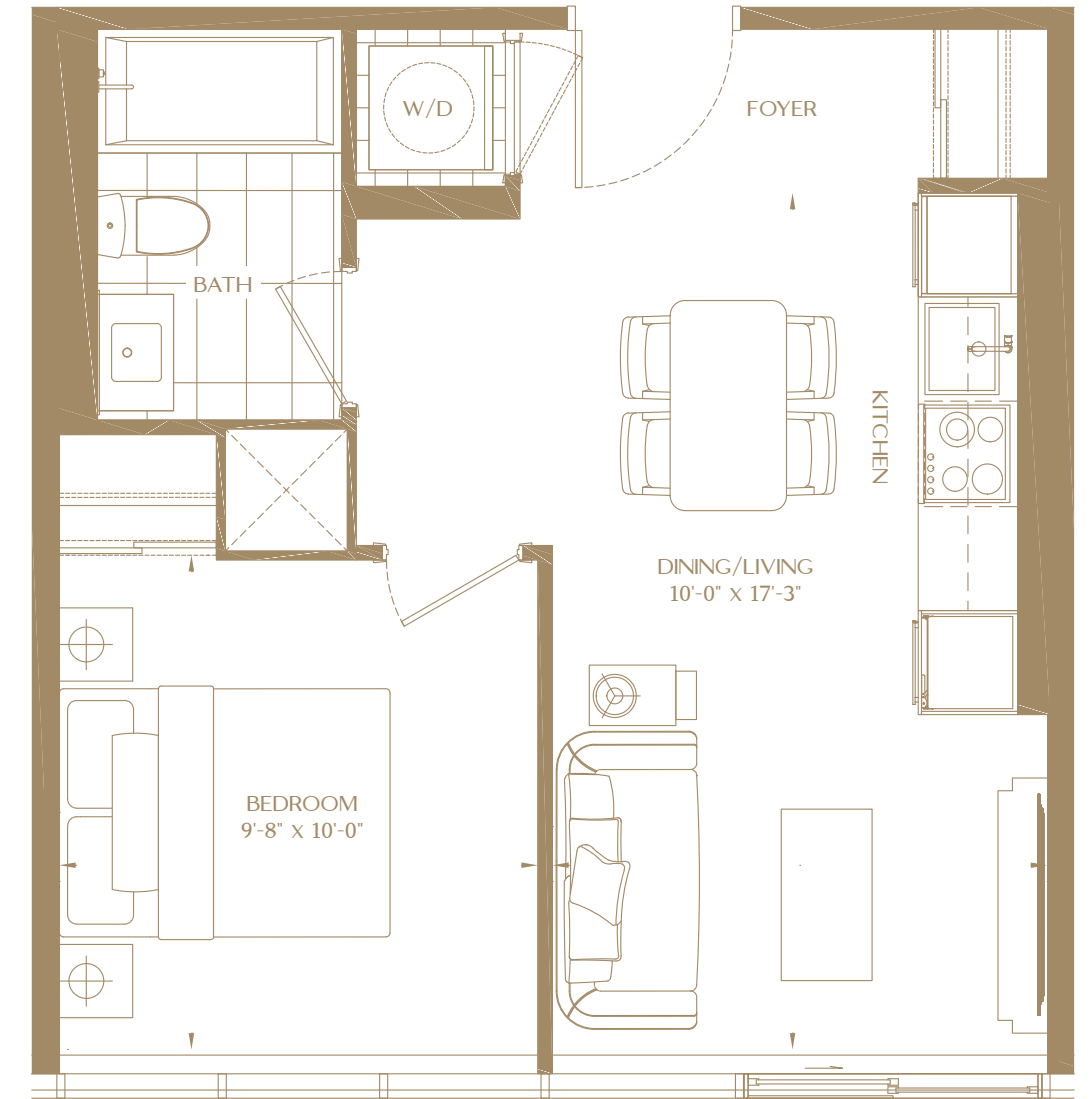

THE PLAZA COLLECTION
MODEL 1B-3
1 BED / 1 BATH
462 SQ FT