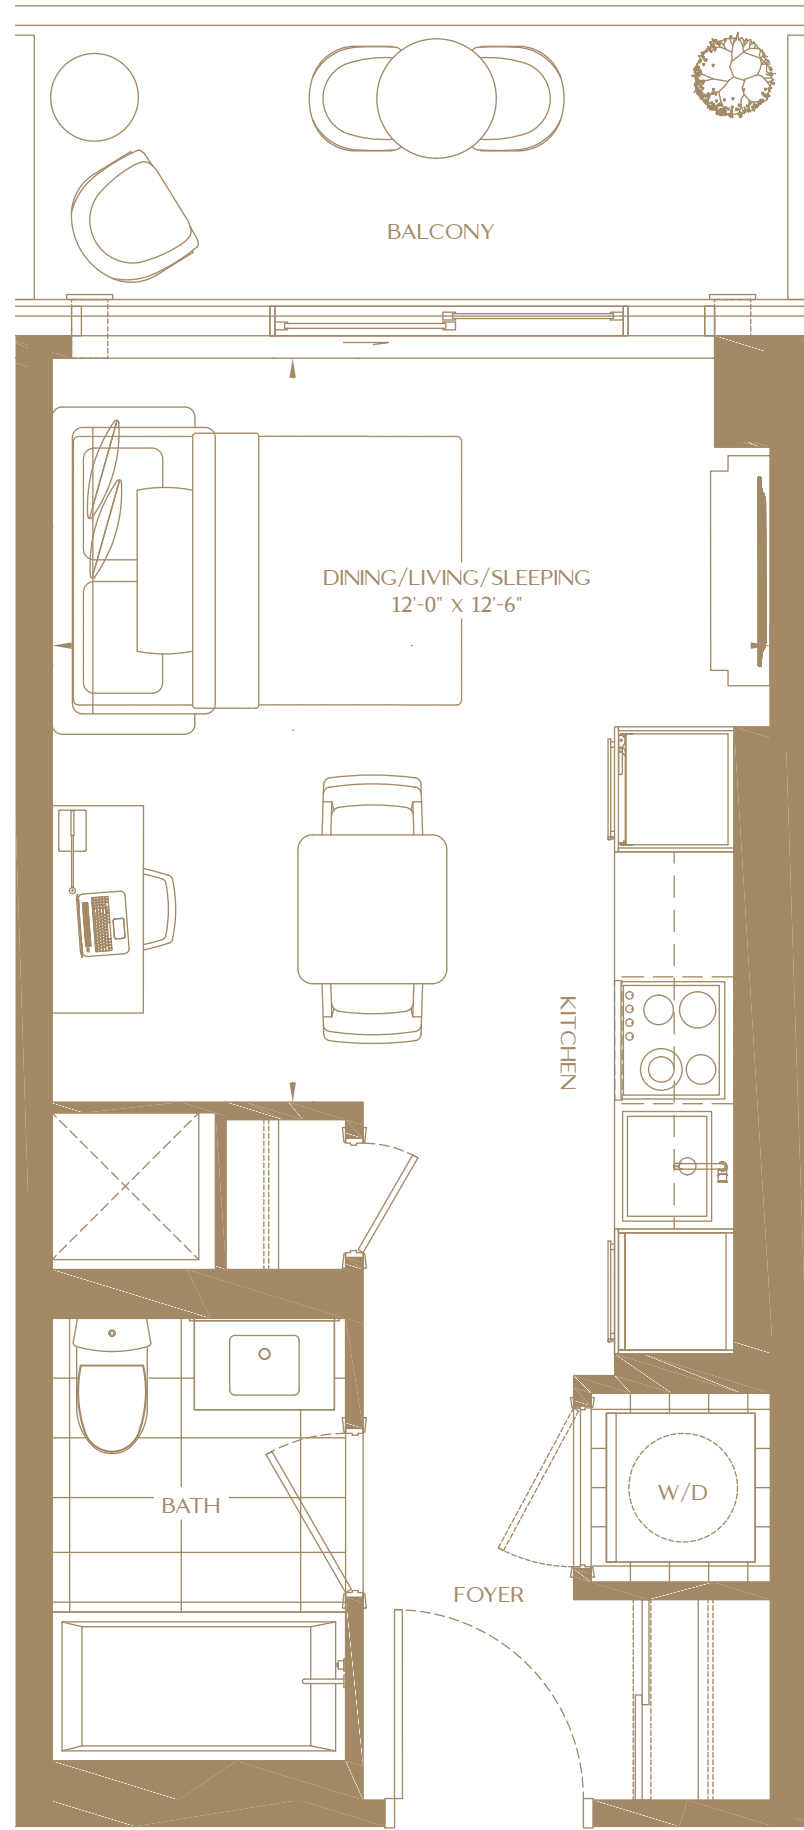

THE PLAZA COLLECTION
MODEL S-3
BACHELOR / 1 BATH
332 SQ FT (PLUS 64 SQ FT BALCONY)