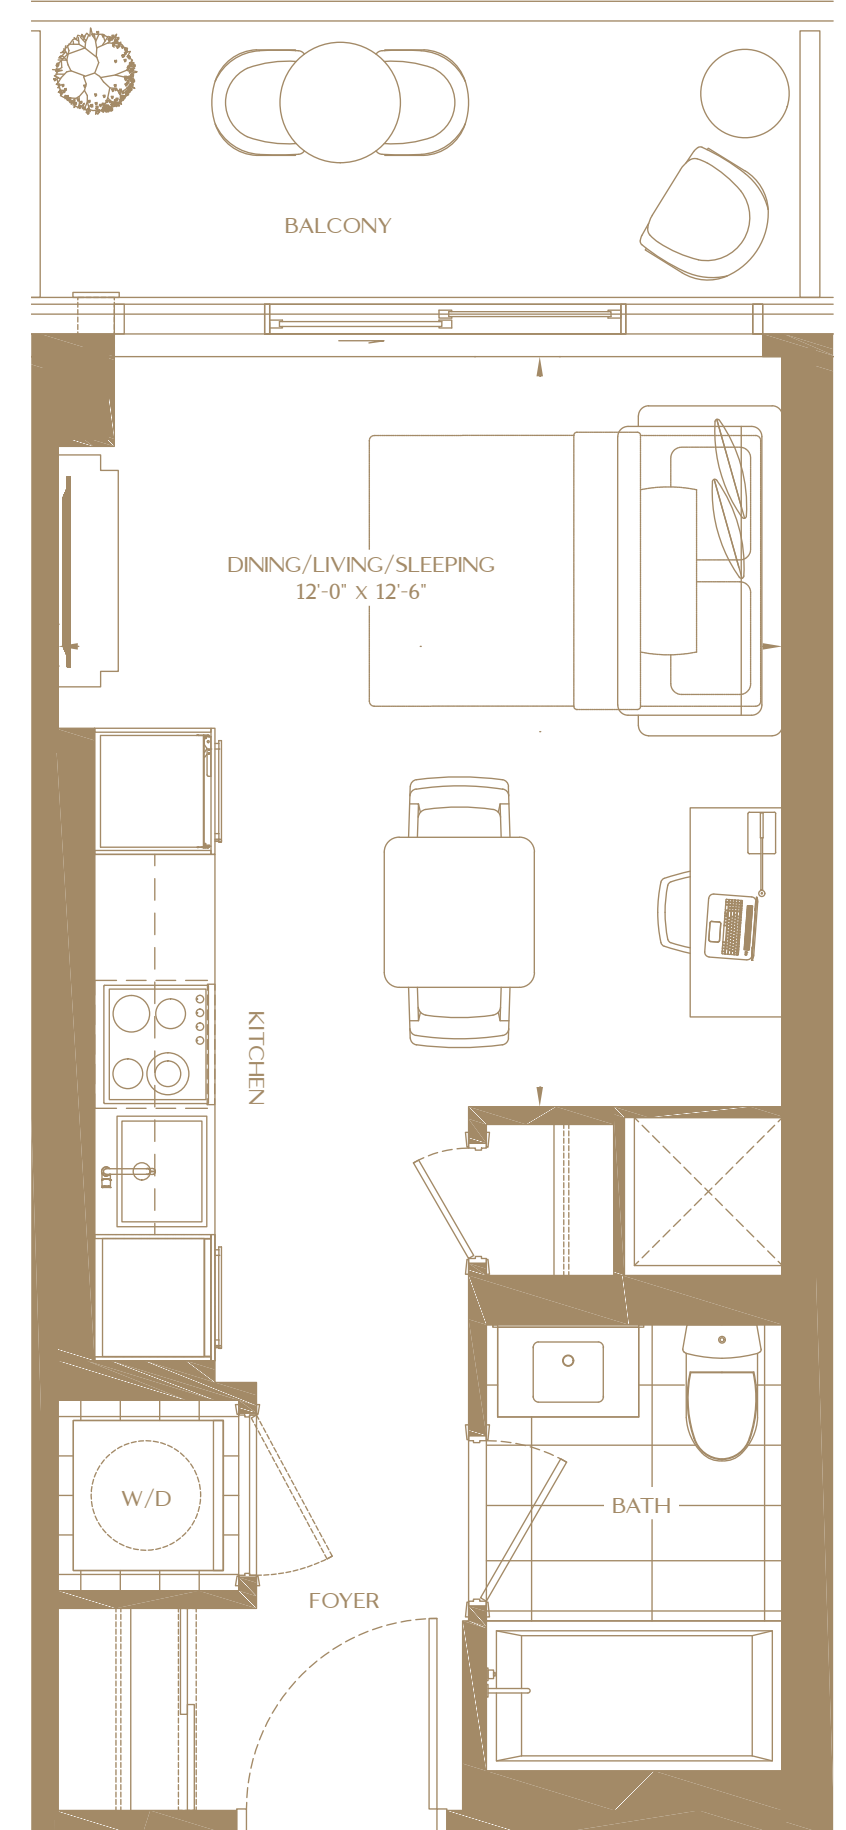

THE PLAZA COLLECTION
MODEL S-4
BACHELOR / 1 BATH
332 SQ FT (PLUS 64 SQ FT BALCONY)