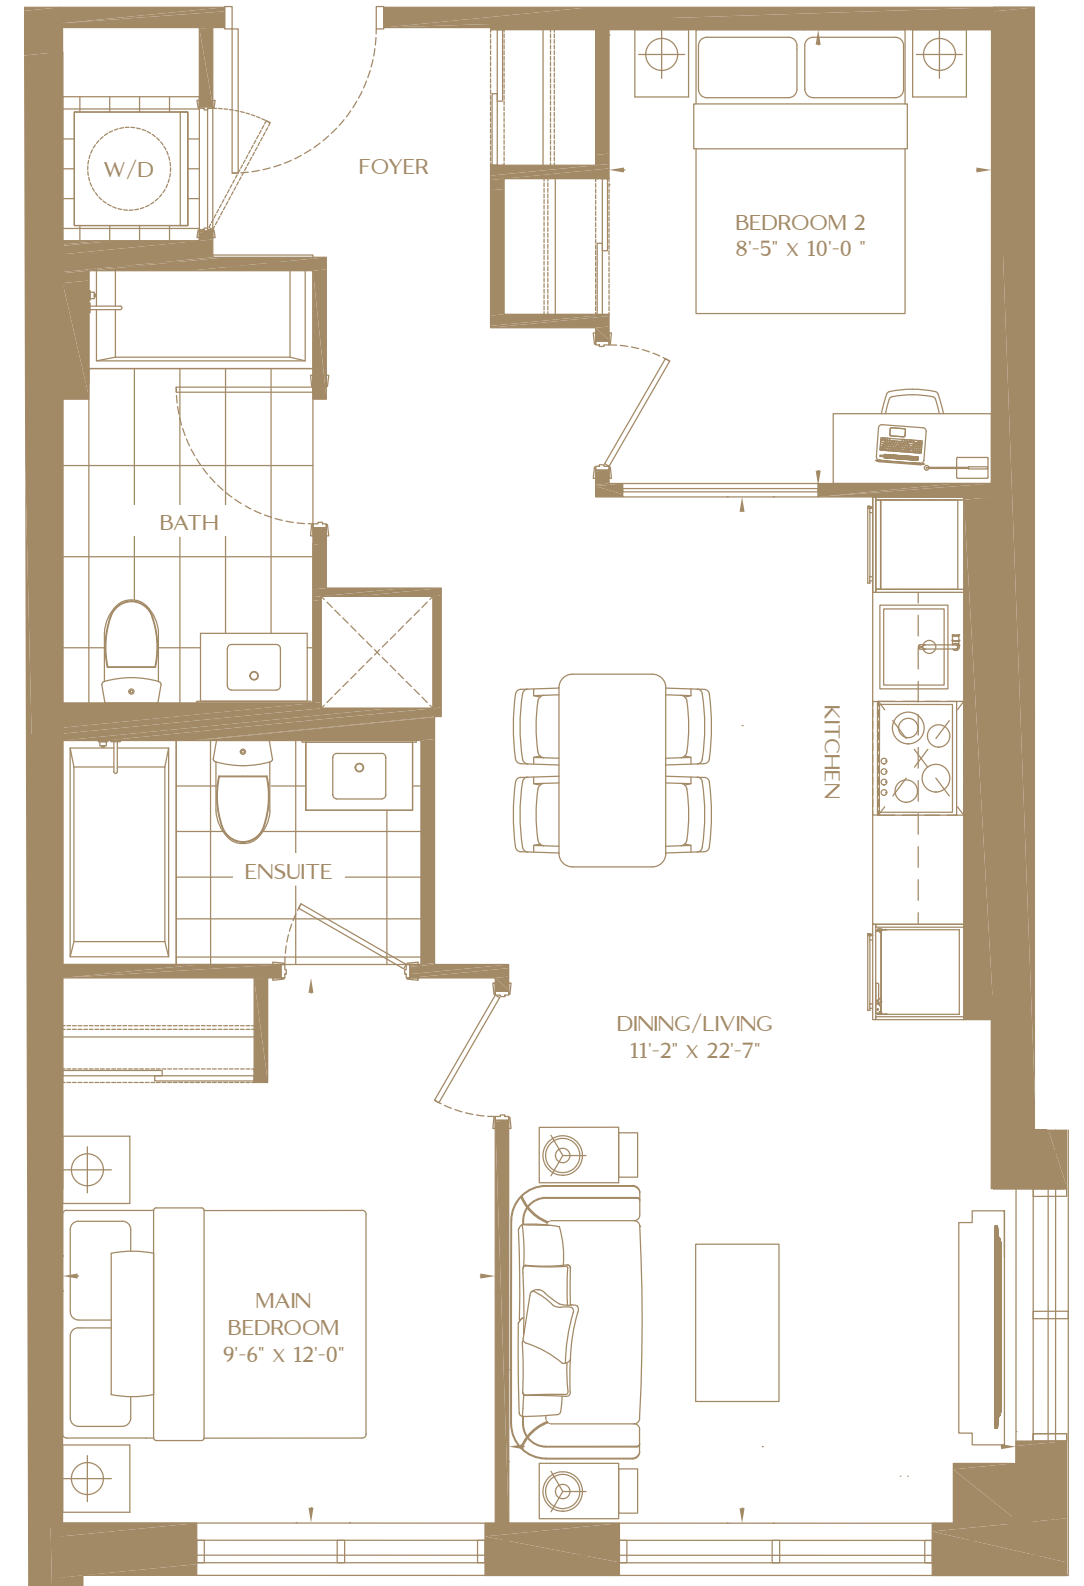

THE PLAZA COLLECTION
MODEL 2B-1
2 BED / 2 BATH
761 SQ FT