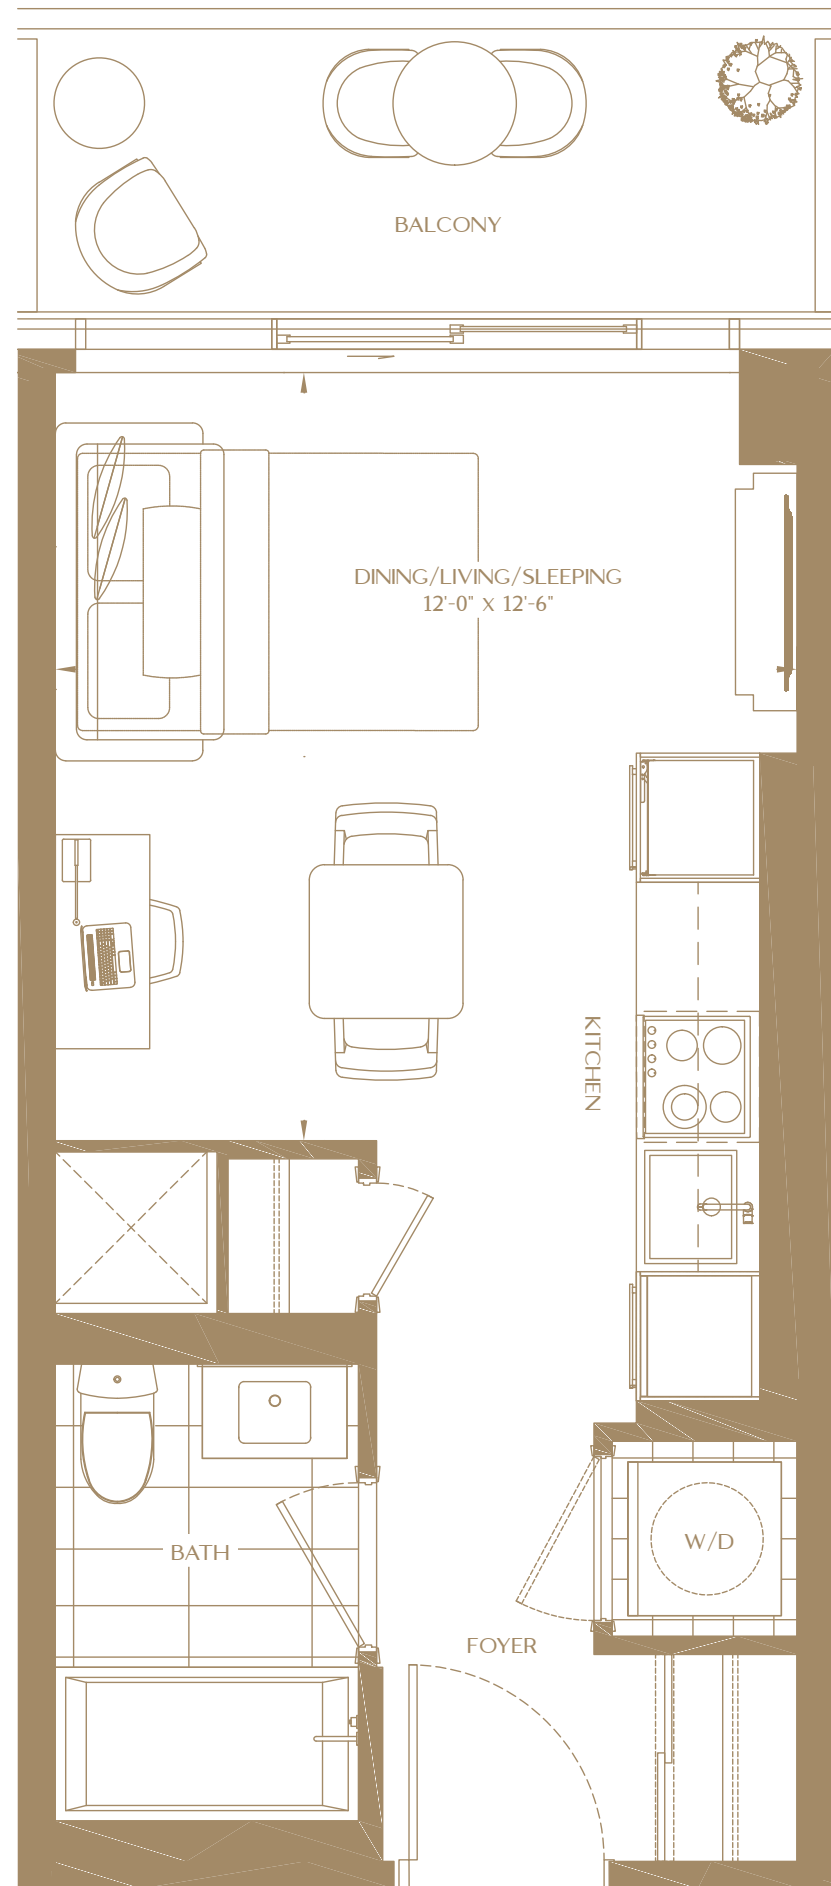

THE PLAZA COLLECTION
MODEL S-5
BACHELOR / 1 BATH
332 SQ FT (PLUS 64 SQ FT BALCONY)