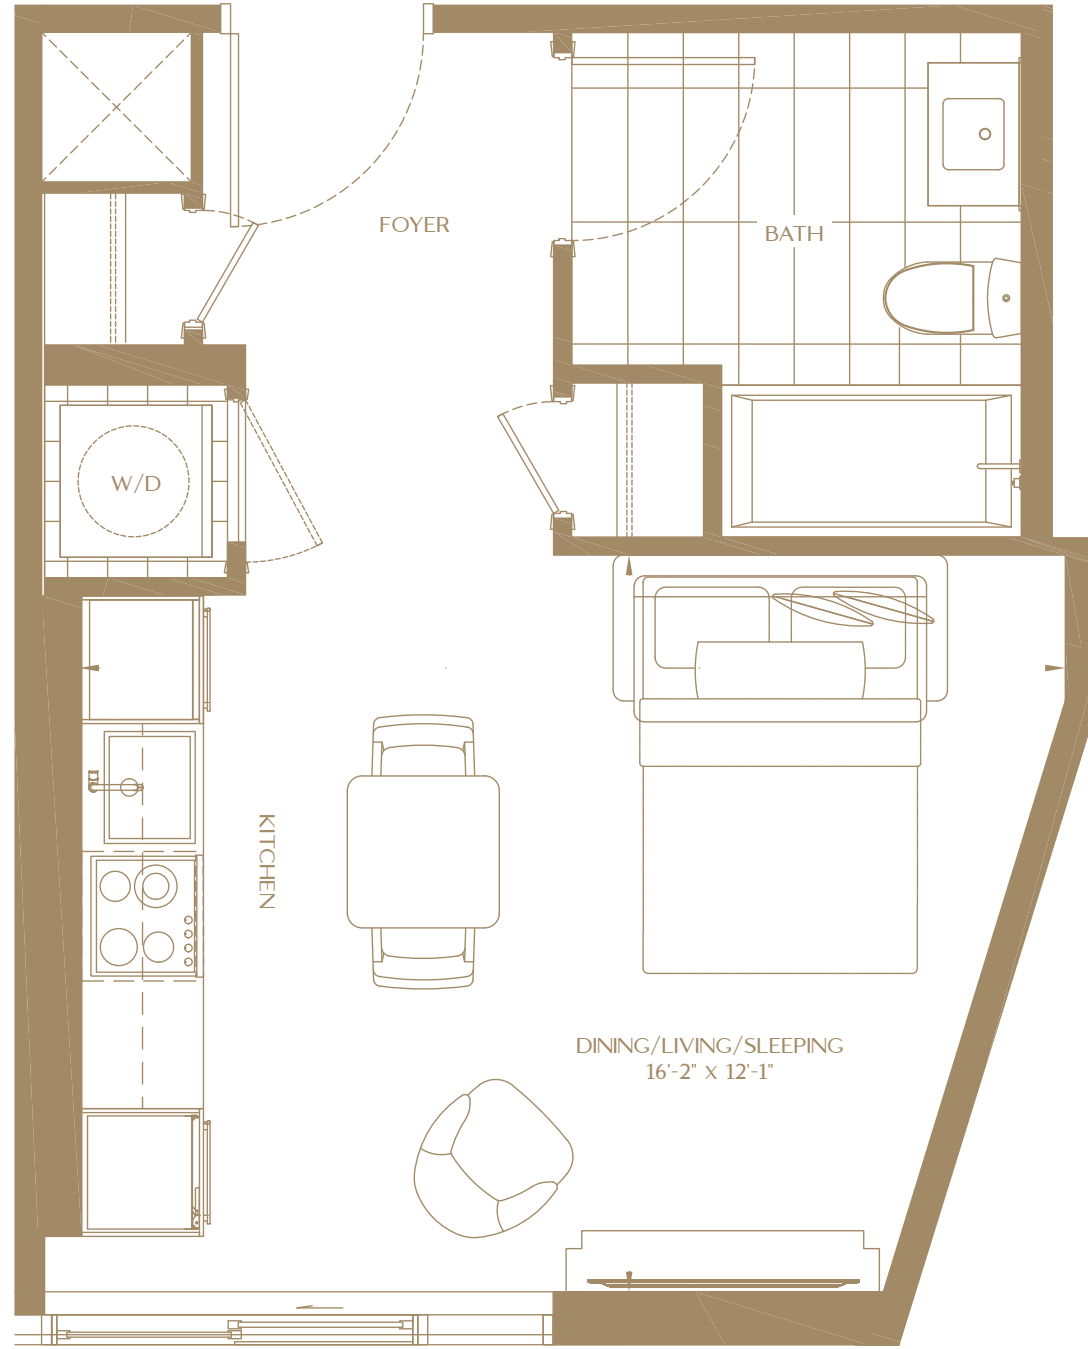

THE PLAZA COLLECTION
MODEL S-13
BACHELOR / 1 BATH
395 SQ FT