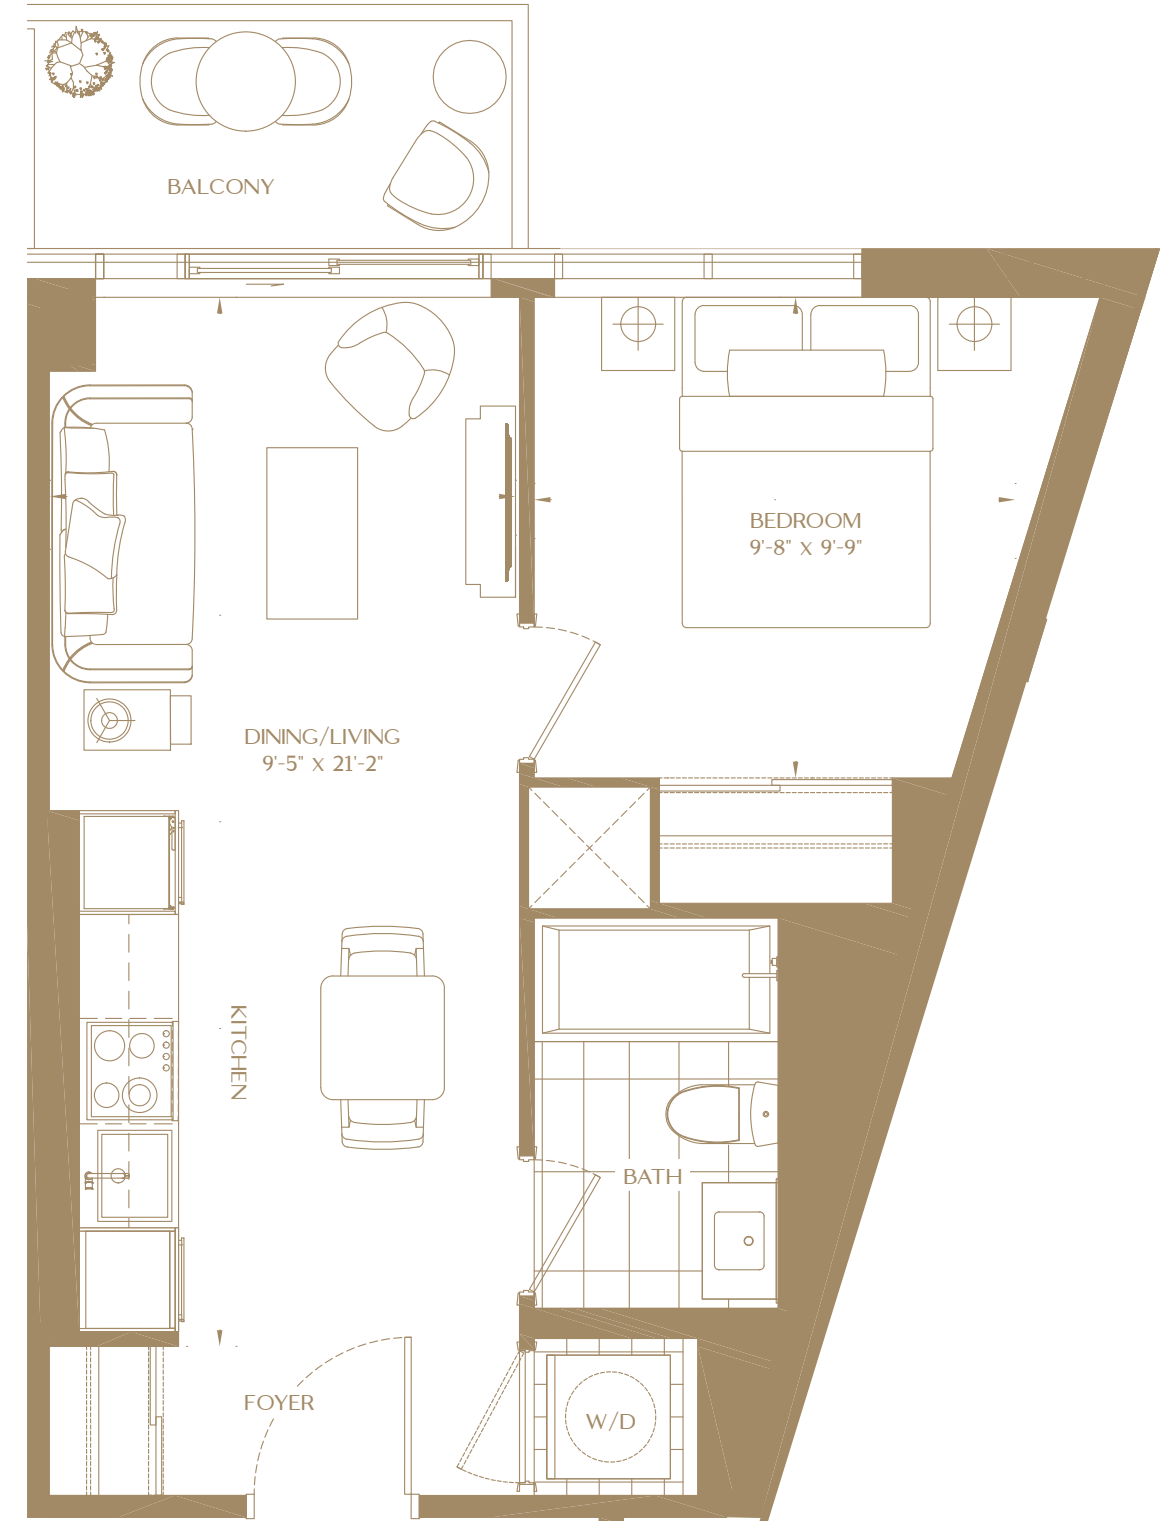

THE PLAZA COLLECTION
MODEL 1B-8
1 BED / 1 BATH
493 SQ FT (PLUS 53 SQ FT BALCONY)