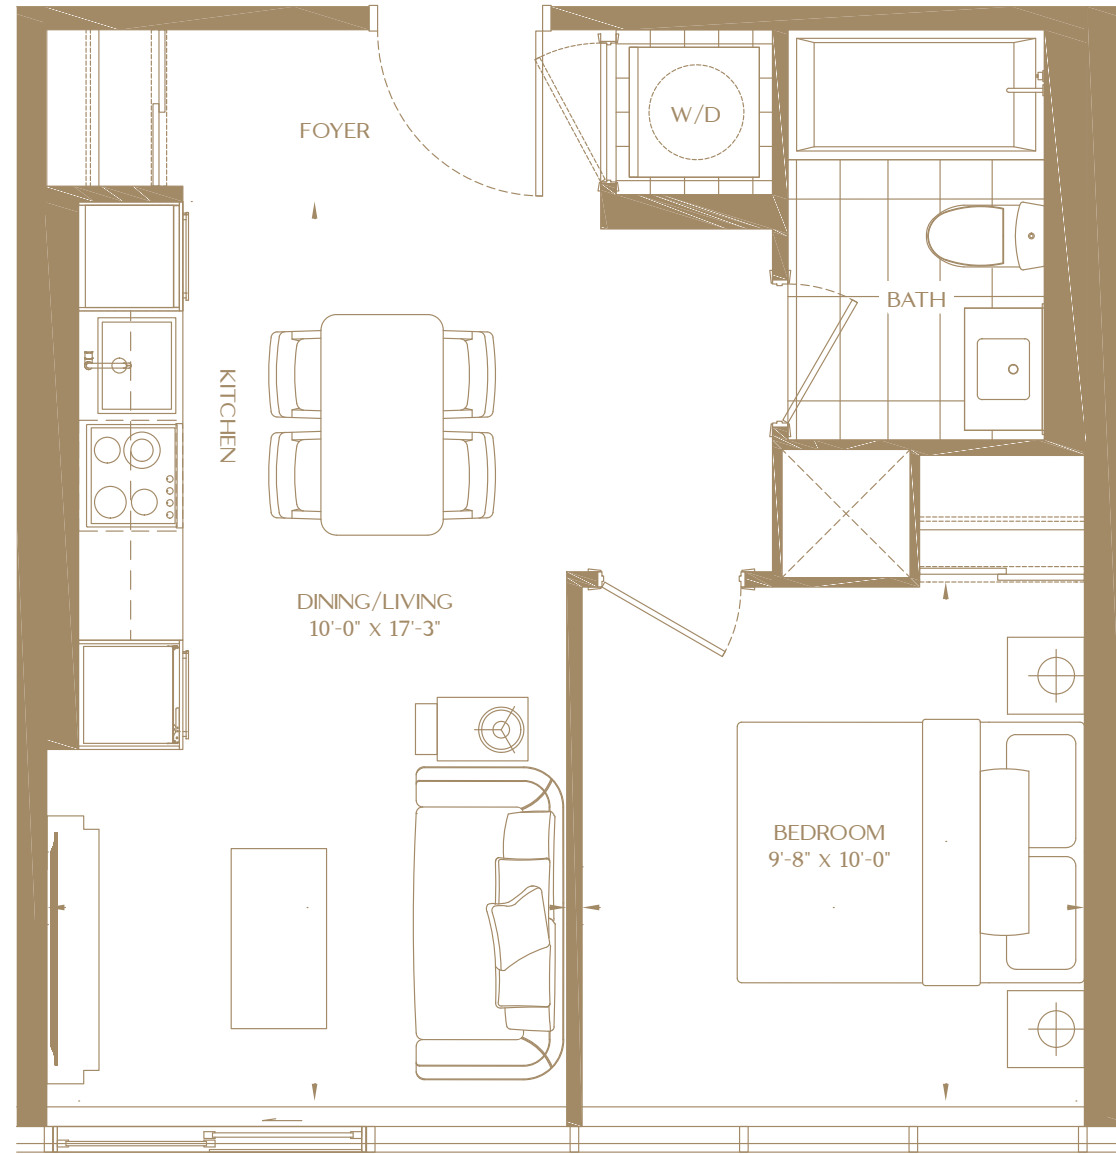

THE PLAZA COLLECTION
MODEL 1B-4
1 BED / 1 BATH
462 SQ FT