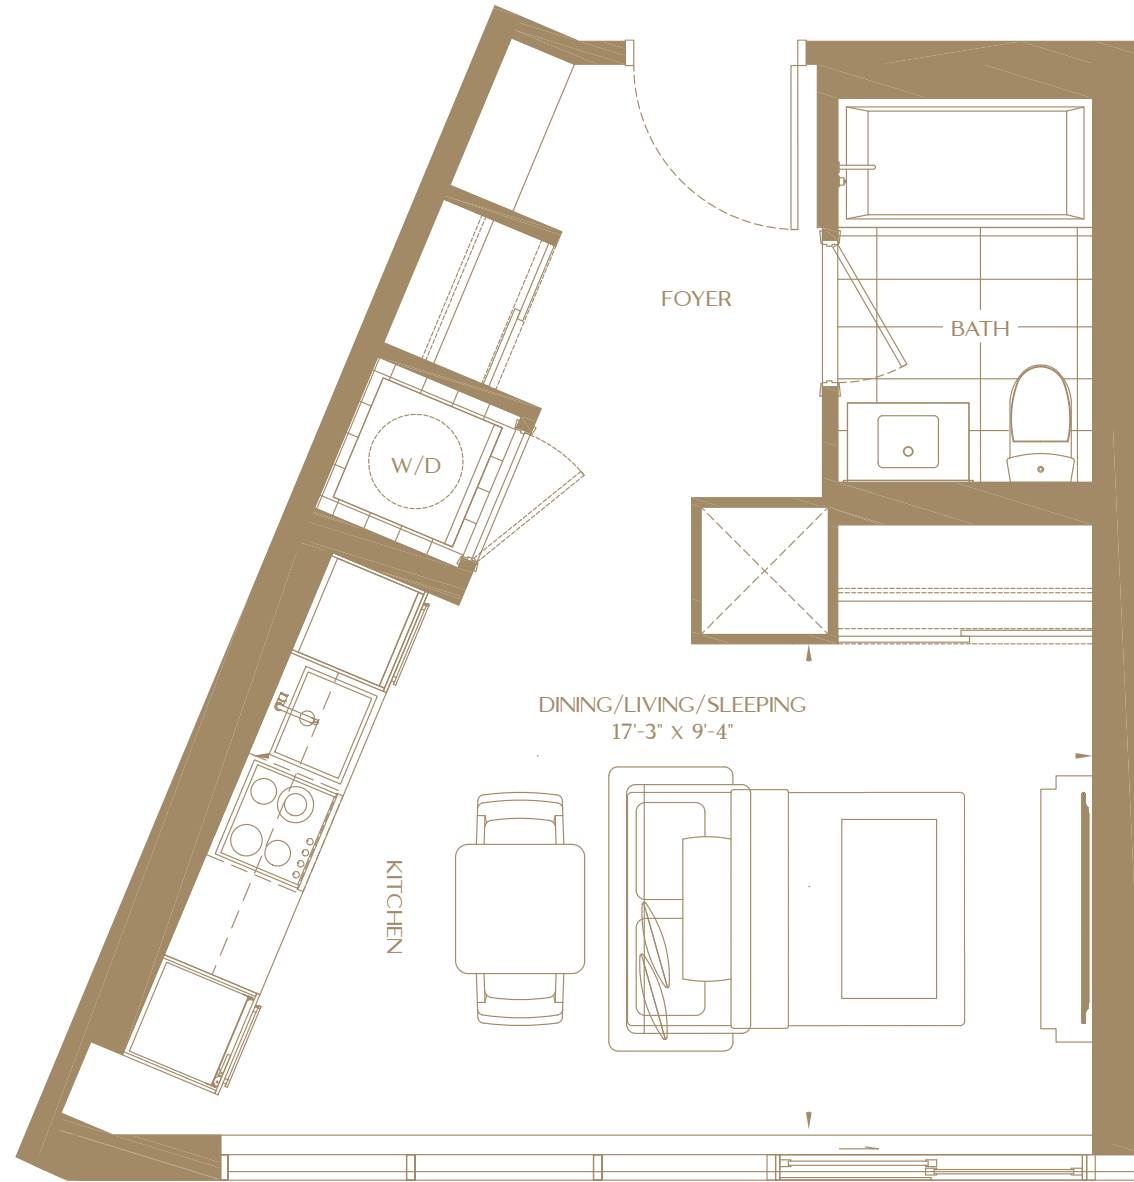

THE PLAZA COLLECTION
MODEL S-14
BACHELOR / 1 BATH
366 SQ FT