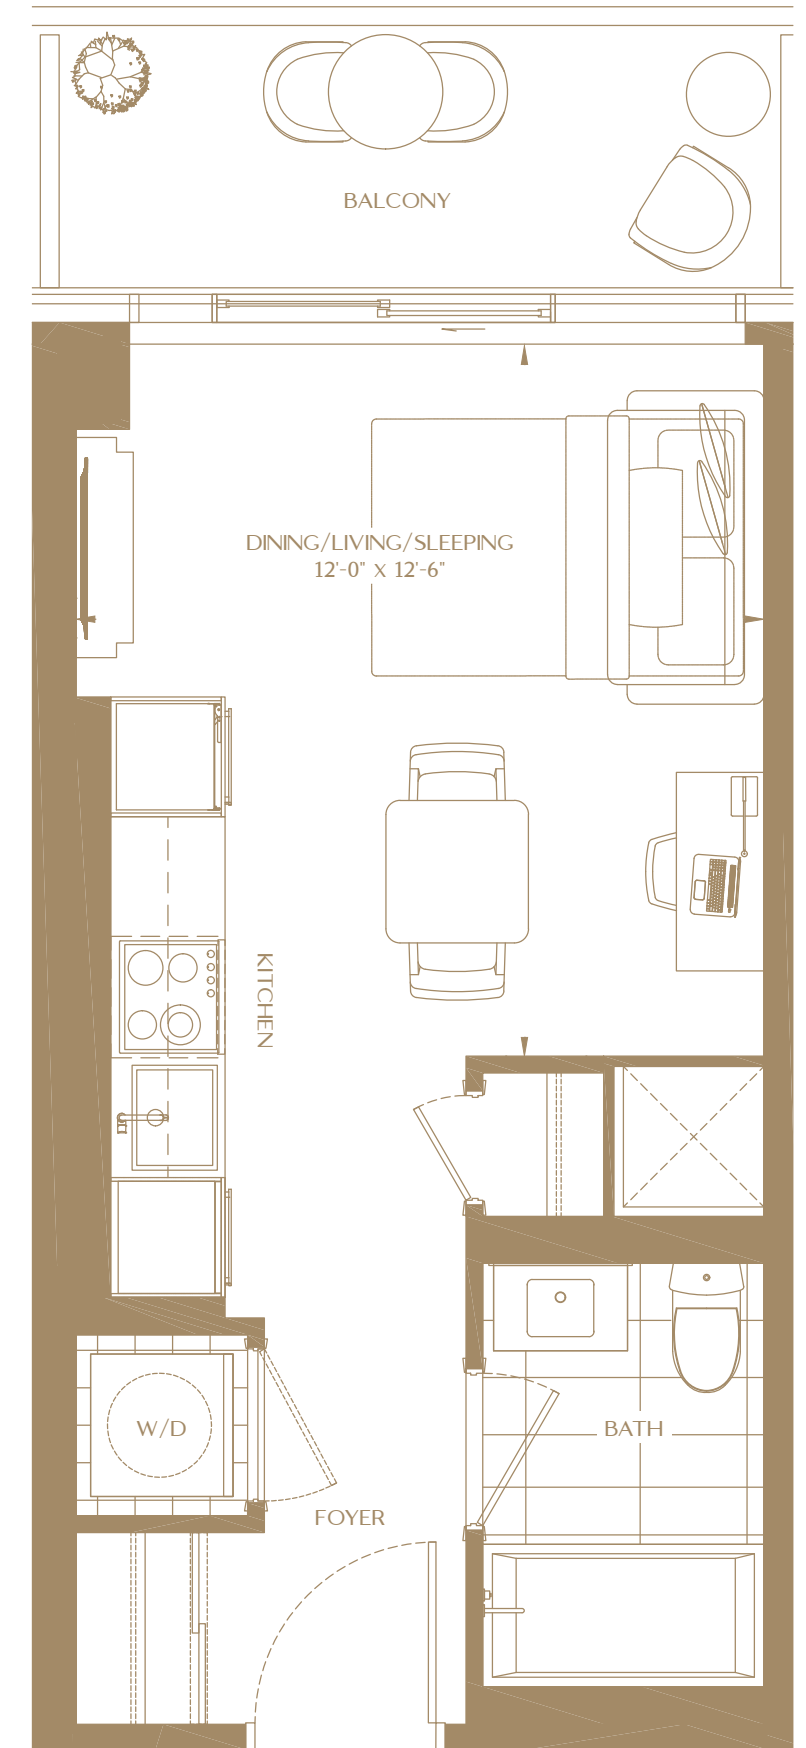

MODEL S-2

BACHELOR / 1 BATH

332 SQ FT (PLUS 64 SQ FT BALCONY)