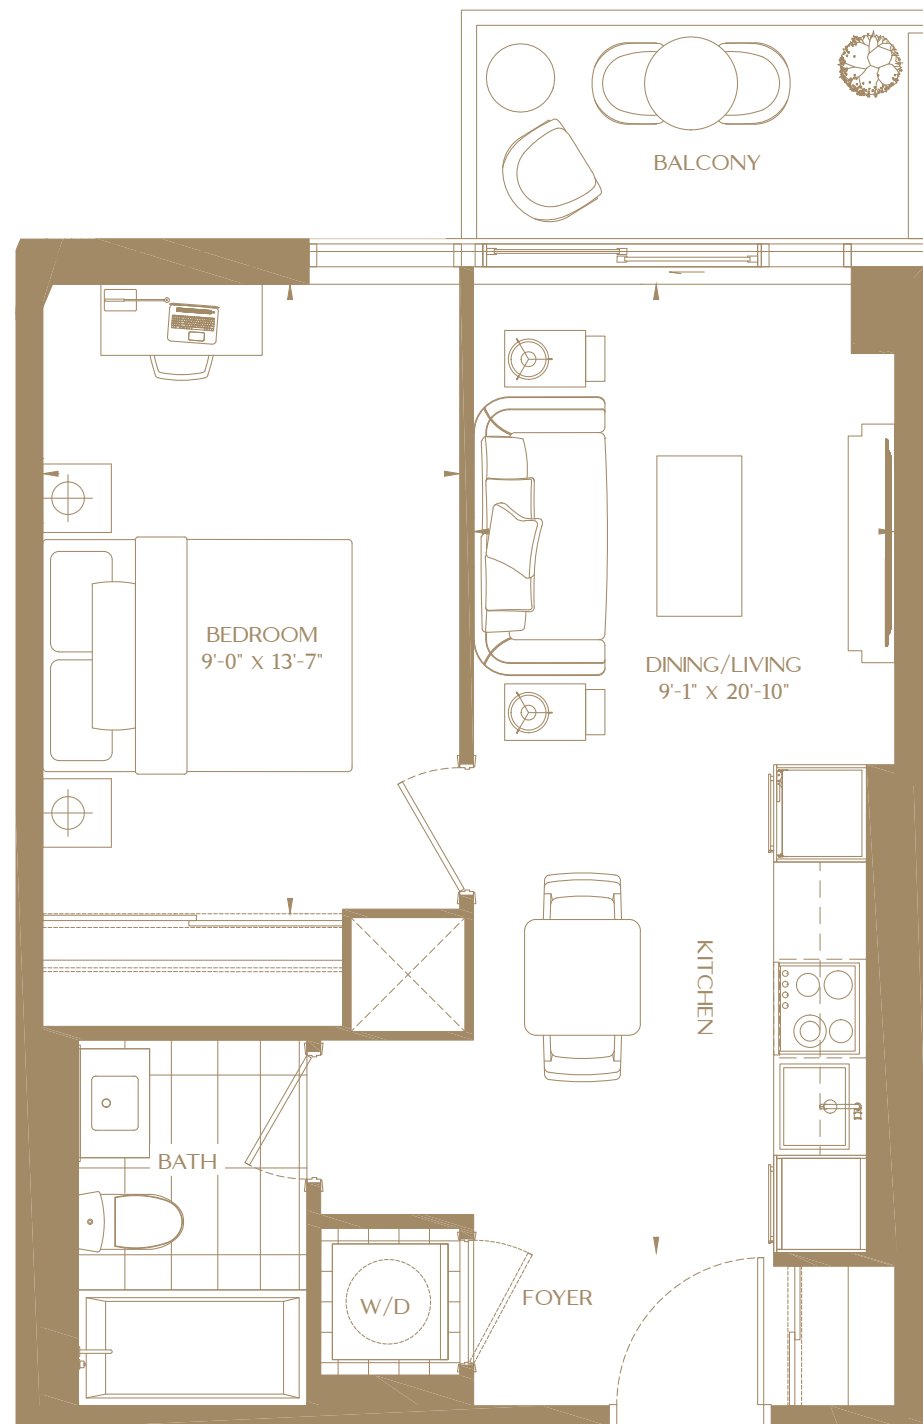

THE PLAZA COLLECTION

MODEL 1B-9

1 BED / 1 BATH

503 SQ FT (PLUS 48 SQ FT BALCONY)