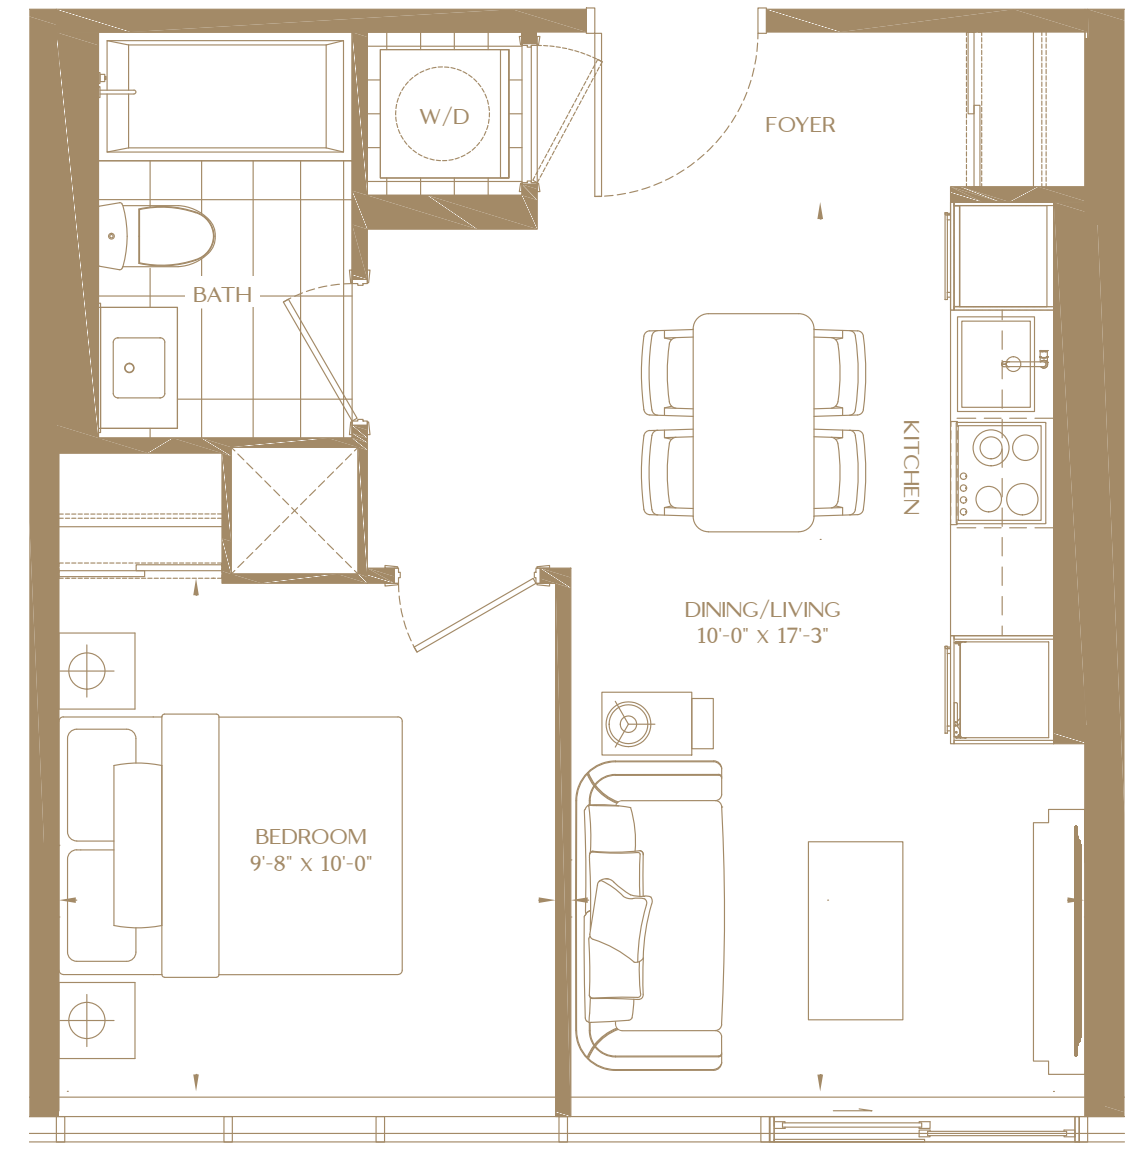

THE PLAZA COLLECTION
MODEL 1B-5
1 BED / 1 BATH
462 SQ FT