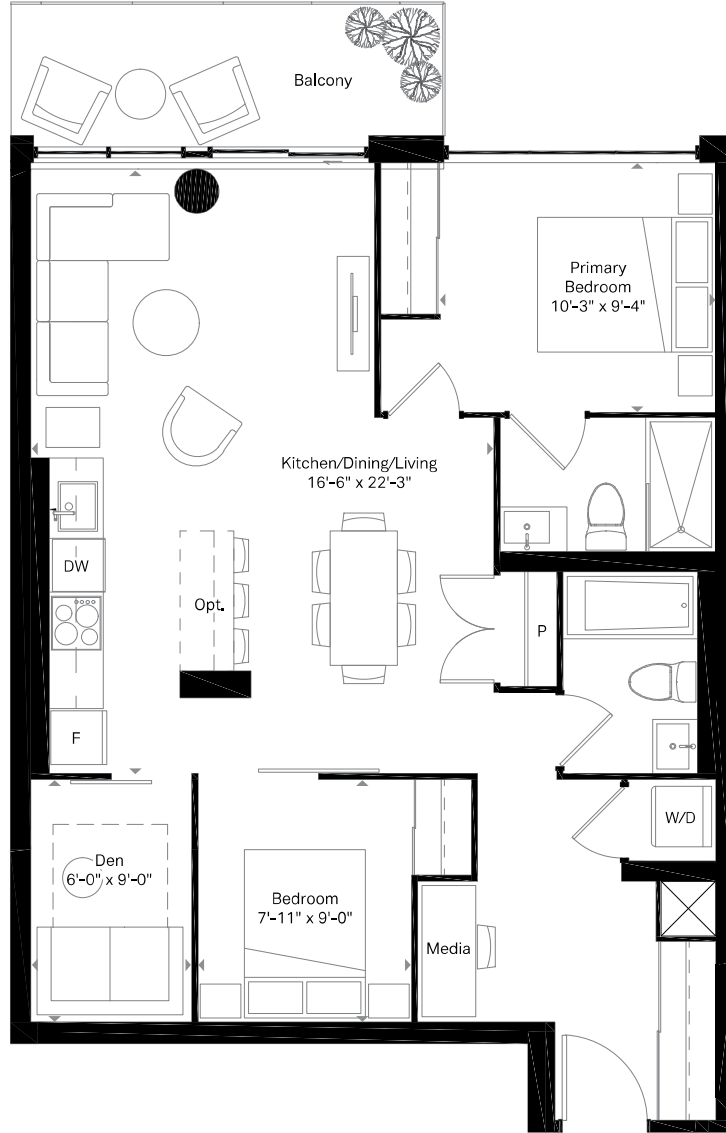

# B11

1 Bed + Media  
1 Bath

485 SQ. FT.  
Balcony 48 sq. ft.

# B5

1 Bed + Media  
1 Bath

528 SQ. FT.  
Balcony 32 sq. ft.

# Motto

Terrace on 7th floor  
Balcony on 8th & 9th floor

E7

2 Bed + Den  
2 Bath

921 SQ. FT.  
Balcony 90 sq. ft.

Motto

# E6A

2 Bed + Den  
2 Bath

1044 SQ. FT.  
Balcony 48 sq. ft.