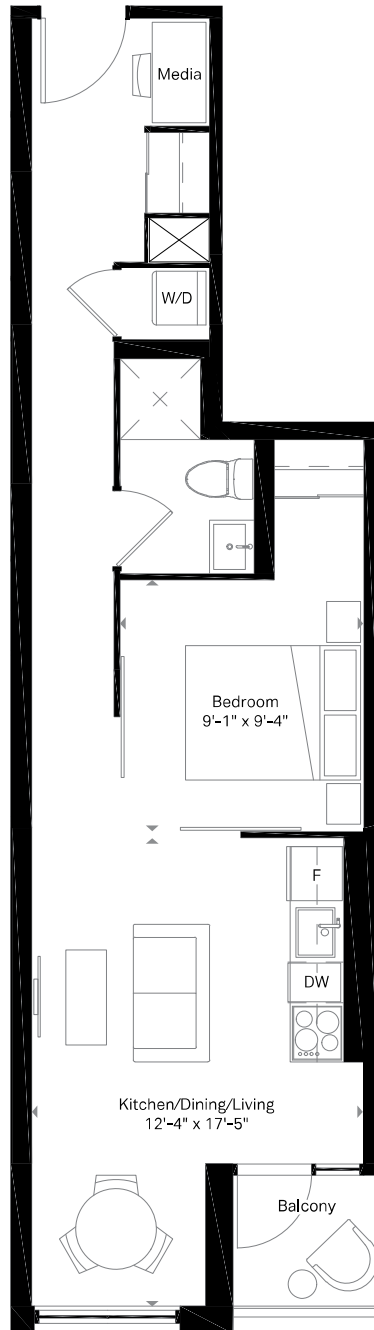

# B11

1 Bed + Media  
1 Bath

485 SQ. FT.  
Balcony 48 sq. ft.

# B5

1 Bed + Media  
1 Bath

528 SQ. FT.  
Balcony 32 sq. ft.

# Motto

2nd Floor

3rd Floor

# E4

2 Bed + Den  
2 Bath

816 SQ. FT.  
Terrace 68 sq. ft.