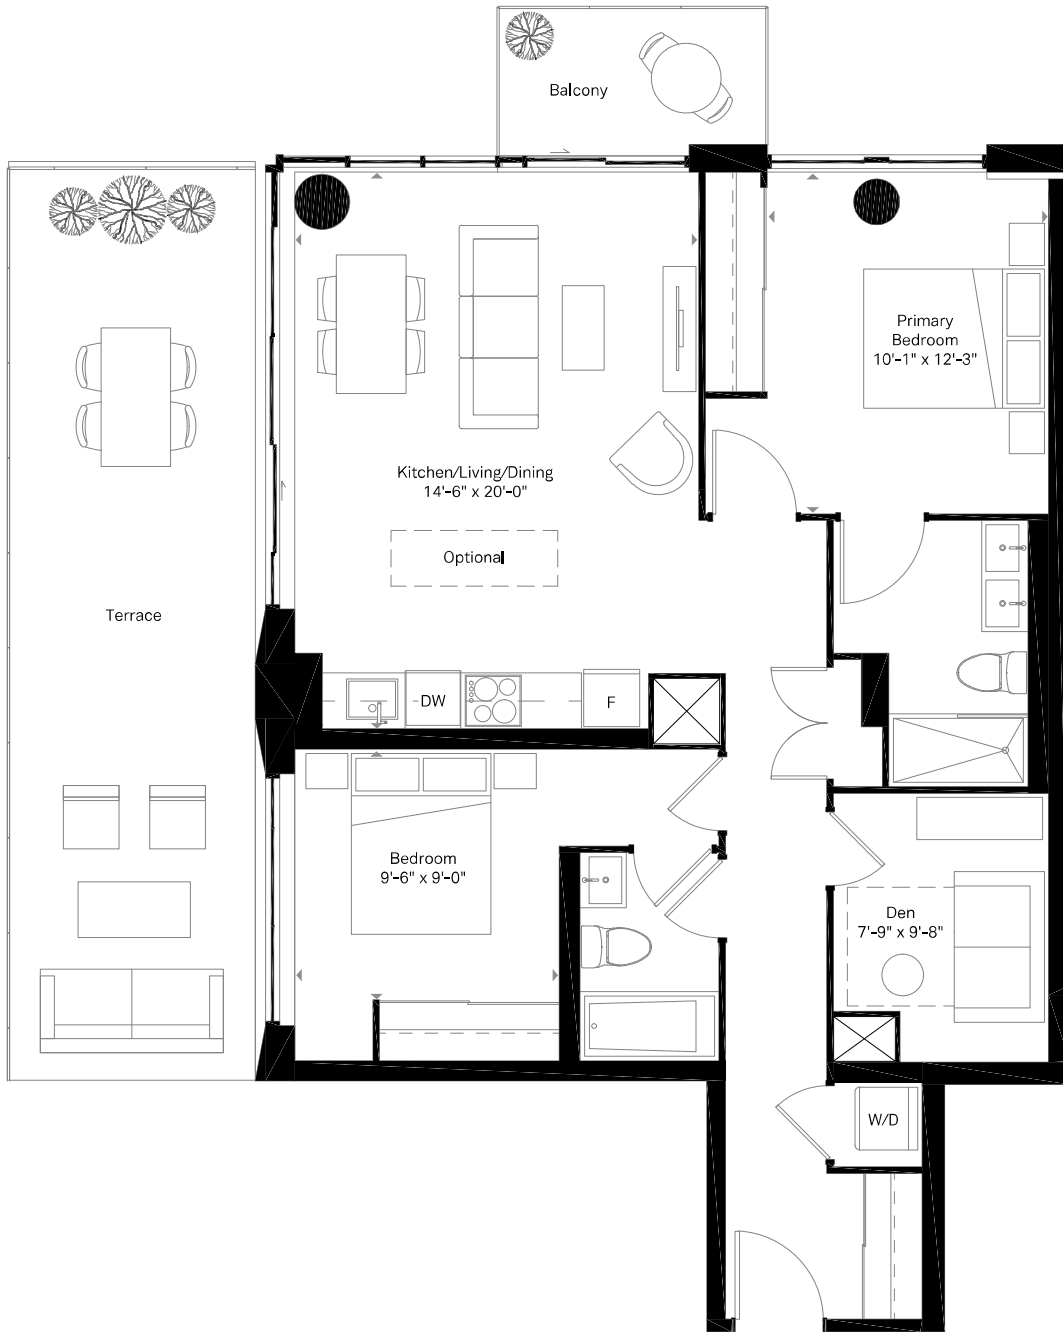

# B11

1 Bed + Media  
1 Bath

485 SQ. FT.  
Balcony 48 sq. ft.

# B5

1 Bed + Media  
1 Bath

528 SQ. FT.  
Balcony 32 sq. ft.

# Motto

E2

2 Bed + Den  
2 Bath

1002 SQ. FT.  
Terrace 413 sq. ft.

Motto

4th Floor

E6

2 Bed + Den  
2 Bath

1044 SQ. FT.  
Balcony/Terrace 48/331 sq. ft.

Motto

F3

3 Bed  
2 Bath

1012 SQ. FT.  
Terrace 62 sq. ft.

Motto

5th & 6th Floor

F4