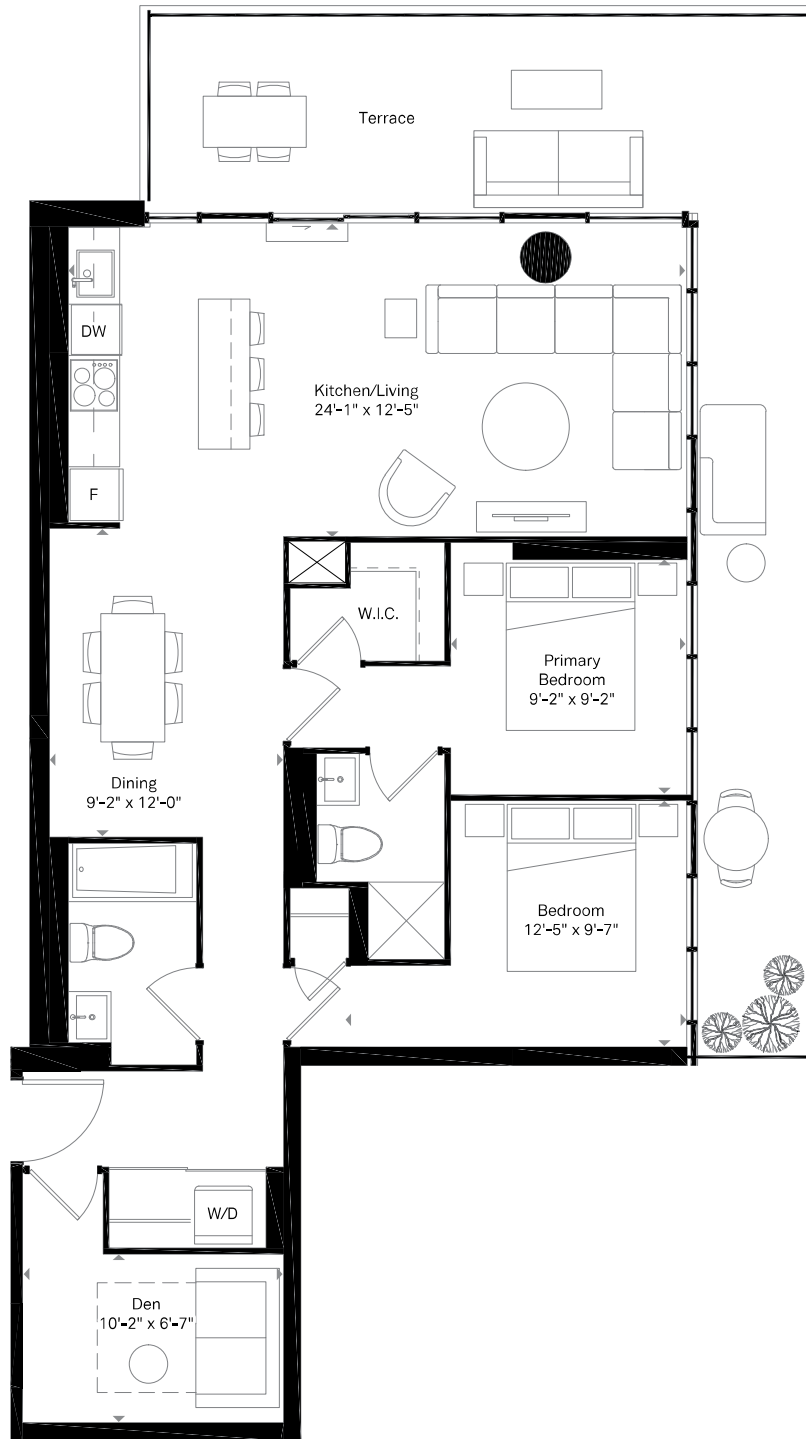

# B11

1 Bed + Media  
1 Bath

485 SQ. FT.  
Balcony 48 sq. ft.

# B5

1 Bed + Media  
1 Bath

528 SQ. FT.  
Balcony 32 sq. ft.

# Motto

E2

2 Bed + Den  
2 Bath

1002 SQ. FT.  
Terrace 413 sq. ft.

Motto

4th Floor

E6

2 Bed + Den  
2 Bath

1044 SQ. FT.  
Balcony/Terrace 48/331 sq. ft.

Motto

F3

3 Bed  
2 Bath

1012 SQ. FT.  
Terrace 62 sq. ft.

Motto

5th & 6th Floor

F4