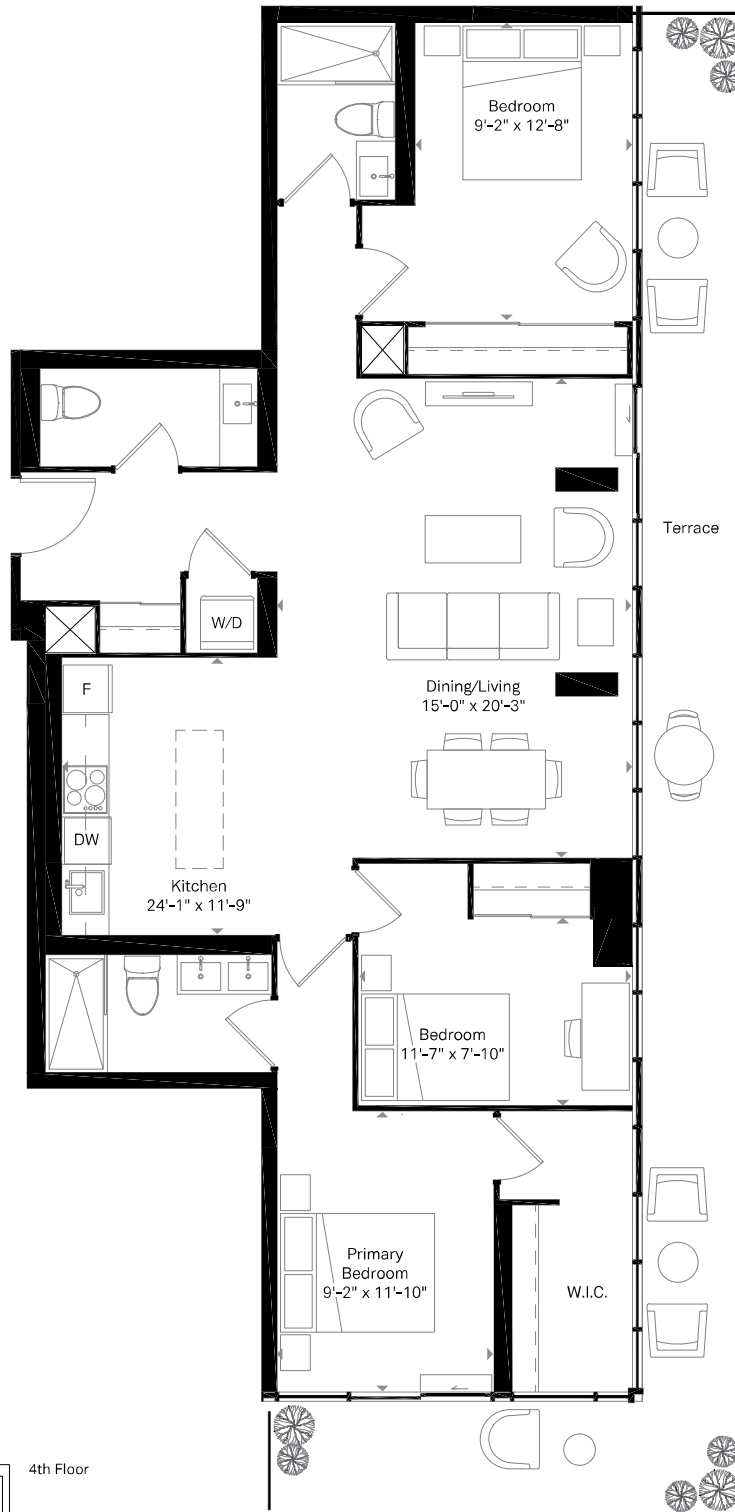

# B11

1 Bed + Media  
1 Bath

485 SQ. FT.  
Balcony 48 sq. ft.

# B5

1 Bed + Media  
1 Bath

528 SQ. FT.  
Balcony 32 sq. ft.

8th Floor

9th Floor

F5

3 Bed  
2 Bath

1188 SQ. FT.  
Balcony 61 sq. ft.

Motto

8th Floor

sierra

F1

3 Bed  
2.5 Bath

1235 SQ. FT.  
Terrace 423 sq. ft.

Motto

4th Floor

F2

3 Bed + Den  
2 Bath

1212 SQ. FT.  
Terrace 229 sq. ft.