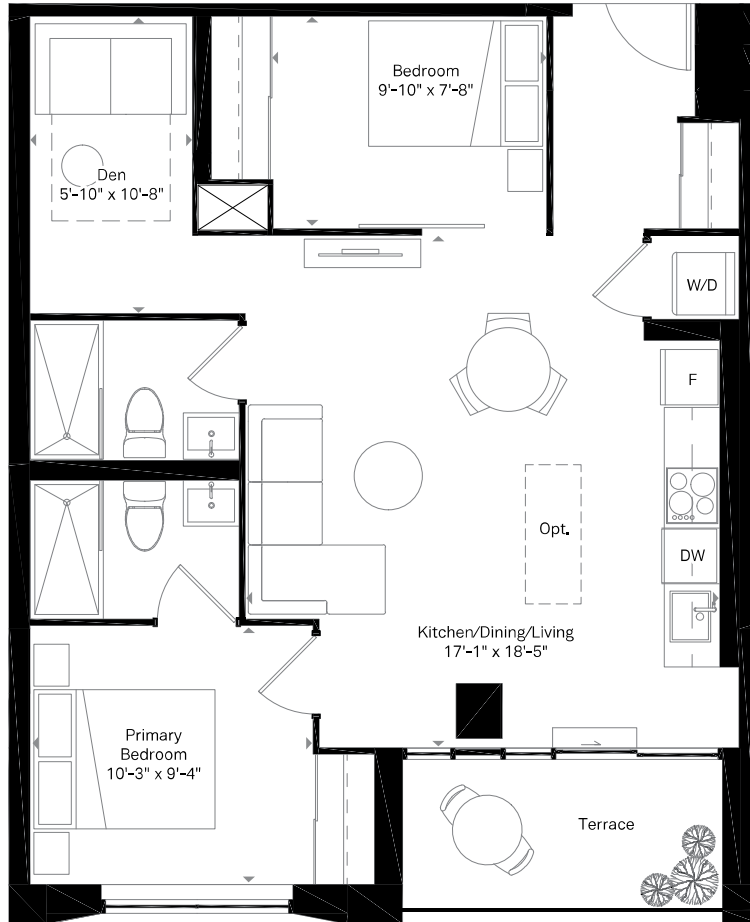

# B11

1 Bed + Media  
1 Bath

485 SQ. FT.  
Balcony 48 sq. ft.

# B5

1 Bed + Media  
1 Bath

528 SQ. FT.  
Balcony 32 sq. ft.

# Motto

2nd Floor

3rd Floor

# Motto

Terrace on 7th floor  
Balcony on 8th & 9th floor

E7

2 Bed + Den  
2 Bath

921 SQ. FT.  
Balcony 90 sq. ft.

Motto