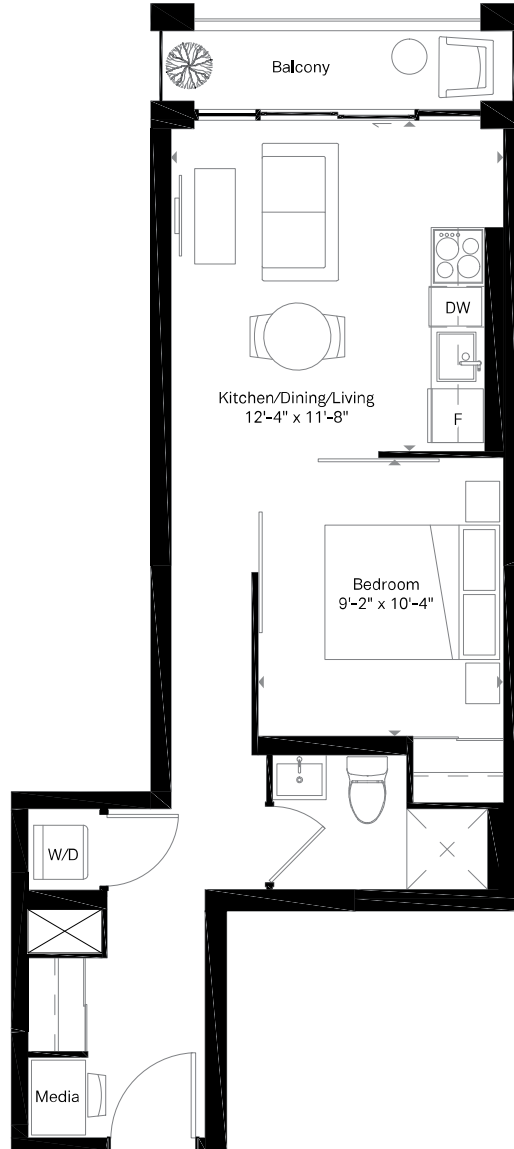

# B11

1 Bed + Media  
1 Bath

485 SQ. FT.  
Balcony 48 sq. ft.

# B5

1 Bed + Media  
1 Bath

528 SQ. FT.  
Balcony 32 sq. ft.

# Motto

2nd Floor

3rd Floor

Motto

4th Floor