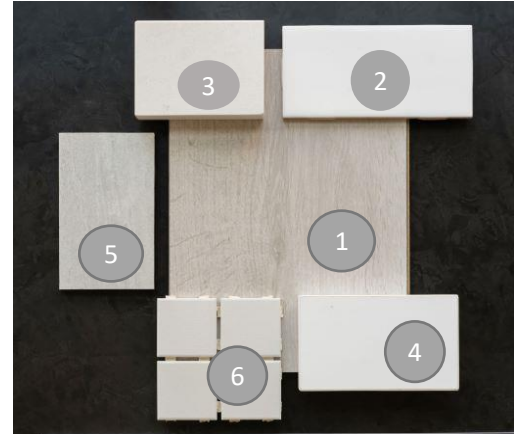

## COLLECTION 001

Light

1. Laminate Plank Flooring: Silver Ash
2. Kitchen Backsplash: White Subway Tile
3. Countertop in Kitchen & Bathroom: Whitest Snow
4. Cabinetry in Kitchen & Bathroom: Factory Bianco
5. Bathroom Tile: Tuscan White
6. Shower Tile: Artic Horizon

## COLLECTION 003

Dark

1. Laminate Plank Flooring: Cioccolato Oak
2. Kitchen Backsplash: White Subway Tile
3. Countertop in Kitchen & Bathroom: Charcoal Crown
4. Cabinetry in Kitchen & Bathroom: Factory Bianco
5. Bathroom Tile: Tuscan Grey
6. Shower Tile: Artic Horizon