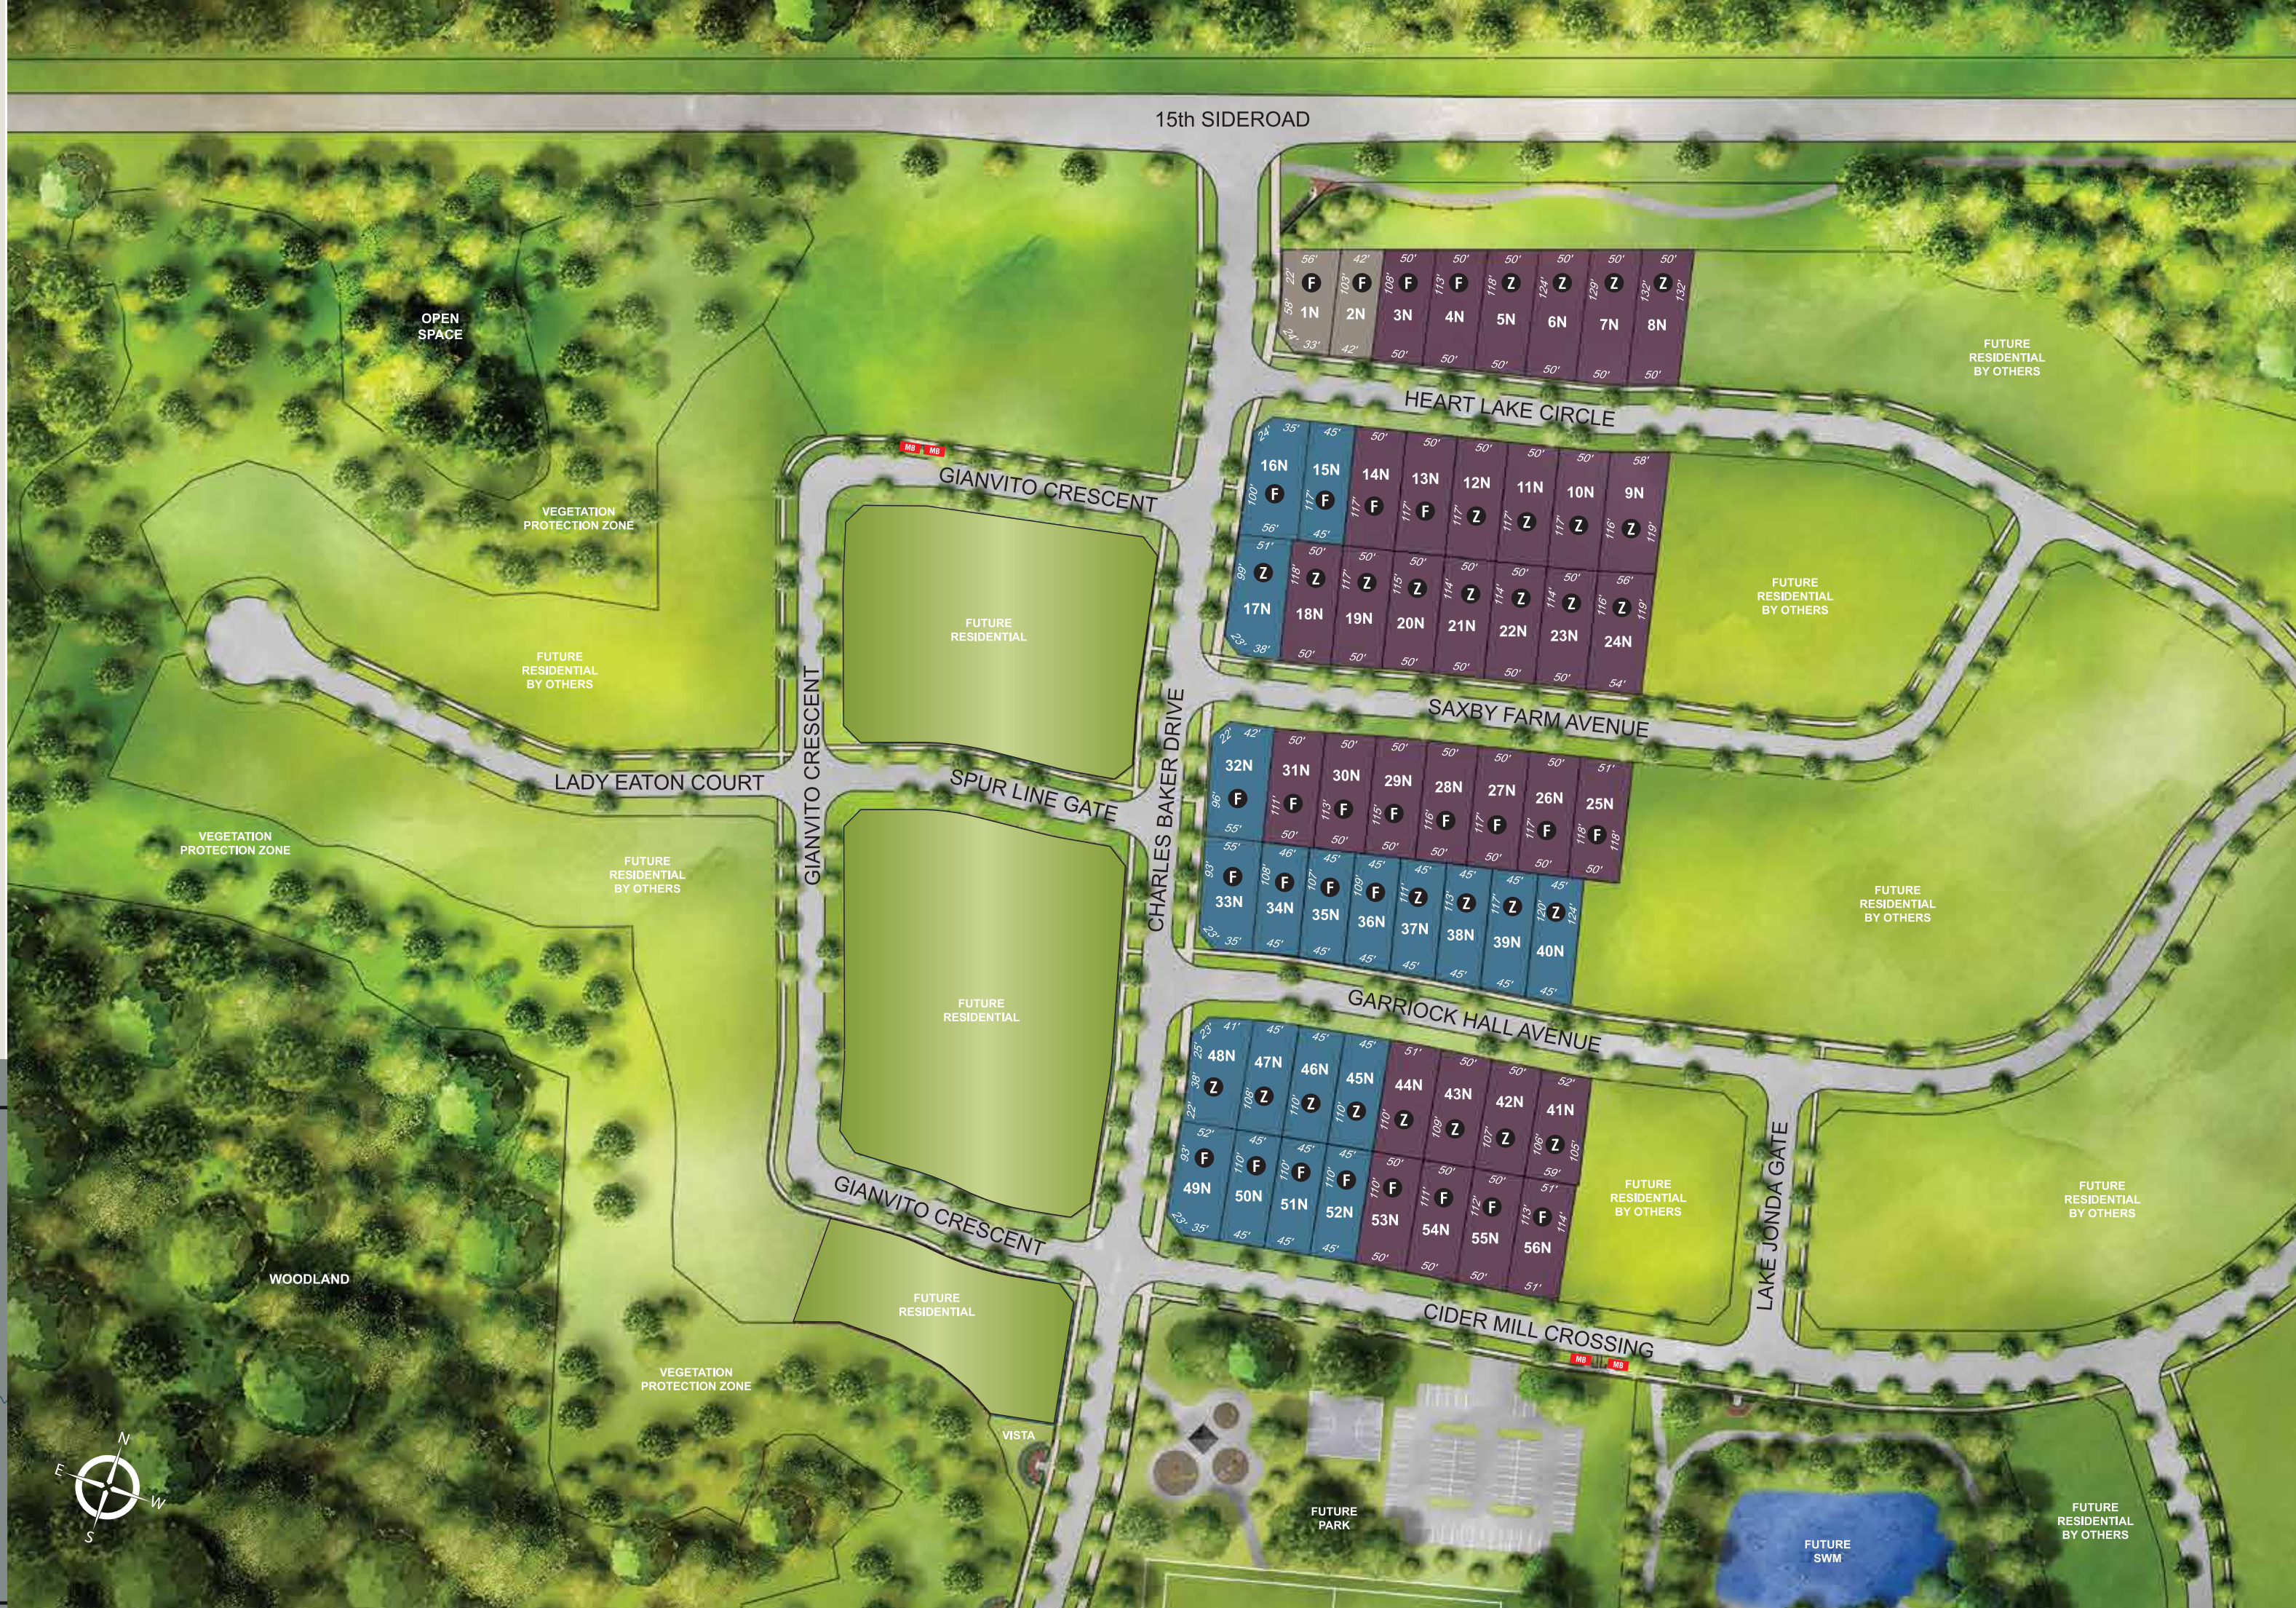

KING'S CALLING

KING CITY

SITE PLAN | NORTH

**Kc.**  
**KING'S CALLING**  
 KING CITY

42' DETACHED

45' DETACHED

50' DETACHED

**F** FERNBROOK HOMES   **Z** ZANCOR HOMES

**MB** PROPOSED MAILBOX

PROPOSED MULTI-USE PATH

**Fernbrook**  
 HOMES

**ZANCOR**  
 HOMES

SITE PLAN NOT TO SCALE. ILLUSTRATION IS ARTIST CONCEPT. SUBJECT TO CHANGE WITHOUT NOTICE. E. & O. E.