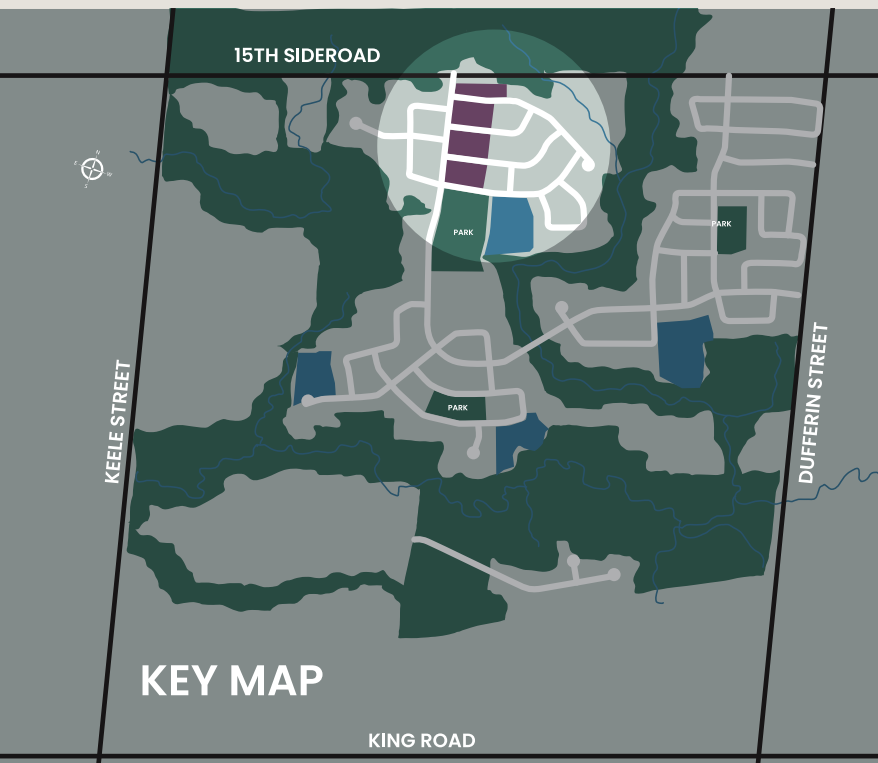

KING'S CALLING

KING CITY

SITE PLAN | NORTH

**Kc.**  
**KING'S CALLING**  
 KING CITY

42' DETACHED

45' DETACHED

50' DETACHED

**F** FERNBROOK HOMES   **Z** ZANCOR HOMES

**MB** PROPOSED MAILBOX

PROPOSED MULTI-USE PATH

**Fernbrook**  
 HOMES

**ZANCOR**  
 HOMES

SITE PLAN NOT TO SCALE. ILLUSTRATION IS ARTIST CONCEPT. SUBJECT TO CHANGE WITHOUT NOTICE. E. & O. E.